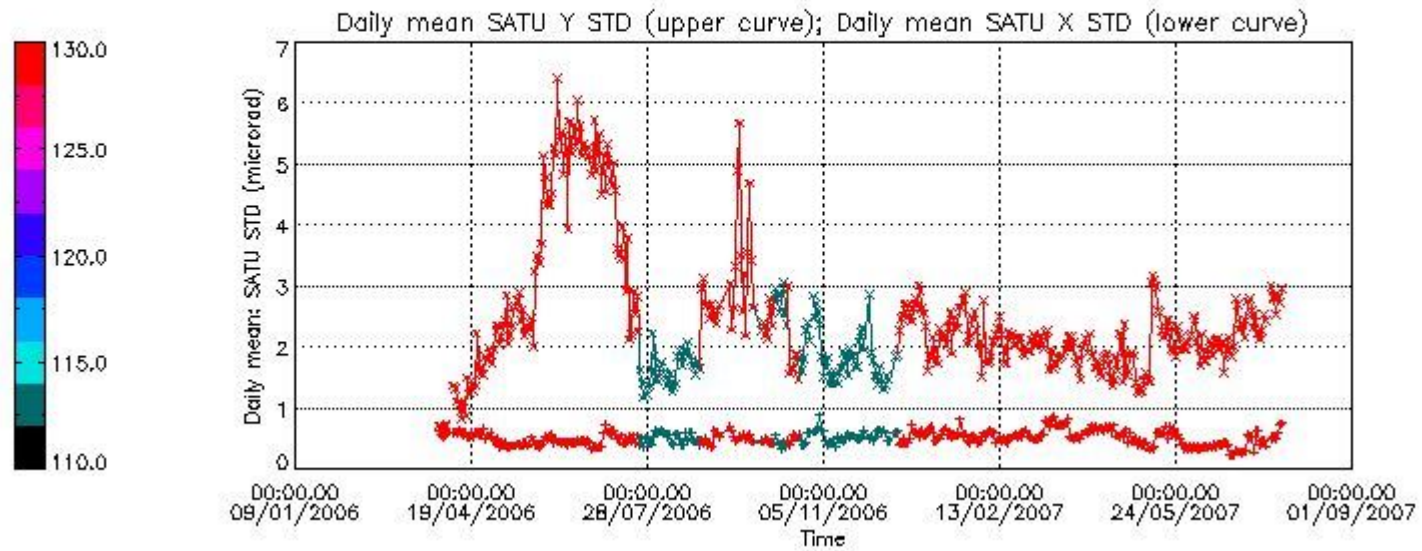

Type	Auxiliary Filename	Used since product	Used since product date
INST_PHYS_CHARACTERISTICS	GOM_INS_AXNIEC20050627_150713_20030716_120000_20100101_000000	1	23-JUL-2007 00:02:38
CALIBRATION_DATABASE	GOM_CAL_AXVIEC20070713_071616_20070710_000000_20100101_000000	1	23-JUL-2007 00:02:38
LEVEL-1B_PROC_CONFIG	GOM_PR1_AXNIEC20050627_151042_20020301_000000_20100101_000000	1	23-JUL-2007 00:02:38
STAR_CATALOGUE	GOM_CAT_AXVIEC20020121_161009_20020101_000000_20200101_000000	1	23-JUL-2007 00:02:38
STELLAR_SPECTRA_DATABANK	GOM_STS_AXNIEC20040308_103538_20020101_160000_20100101_000000	1	23-JUL-2007 00:02:38
ECMWF_FILE	AUX_ECF_AXNECM20070722_061113_20070722_210000_20070723_090000	1	23-JUL-2007 00:02:38
OPTIONAL_ECMWF_FILE	MISSING	1	23-JUL-2007 00:02:38
ORBIT_DATA_FILE	DOR_NAV_OPNPDE20070722_215511_000057382060_00086_28196_3829.N1	1	23-JUL-2007 00:02:38
ORBIT_DATA_FILE	DOR_NAV_OPNPDE20070722_233608_000057382060_00087_28197_3830.N1	17	23-JUL-2007 01:19:26
ORBIT_DATA_FILE	DOR_NAV_OPNPDE20070723_011706_000041442060_00088_28198_3831.N1	33	23-JUL-2007 02:42:14