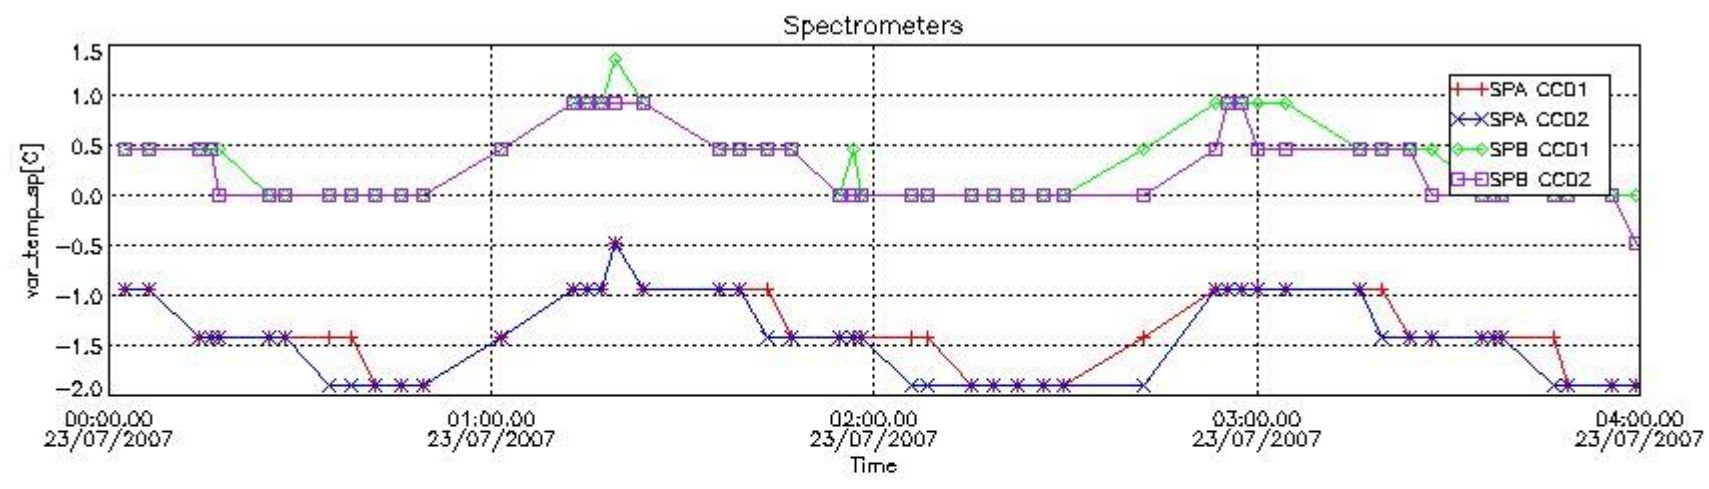

3. Plot of GOMOS spectrometers and photometers temperatures from level 1b data