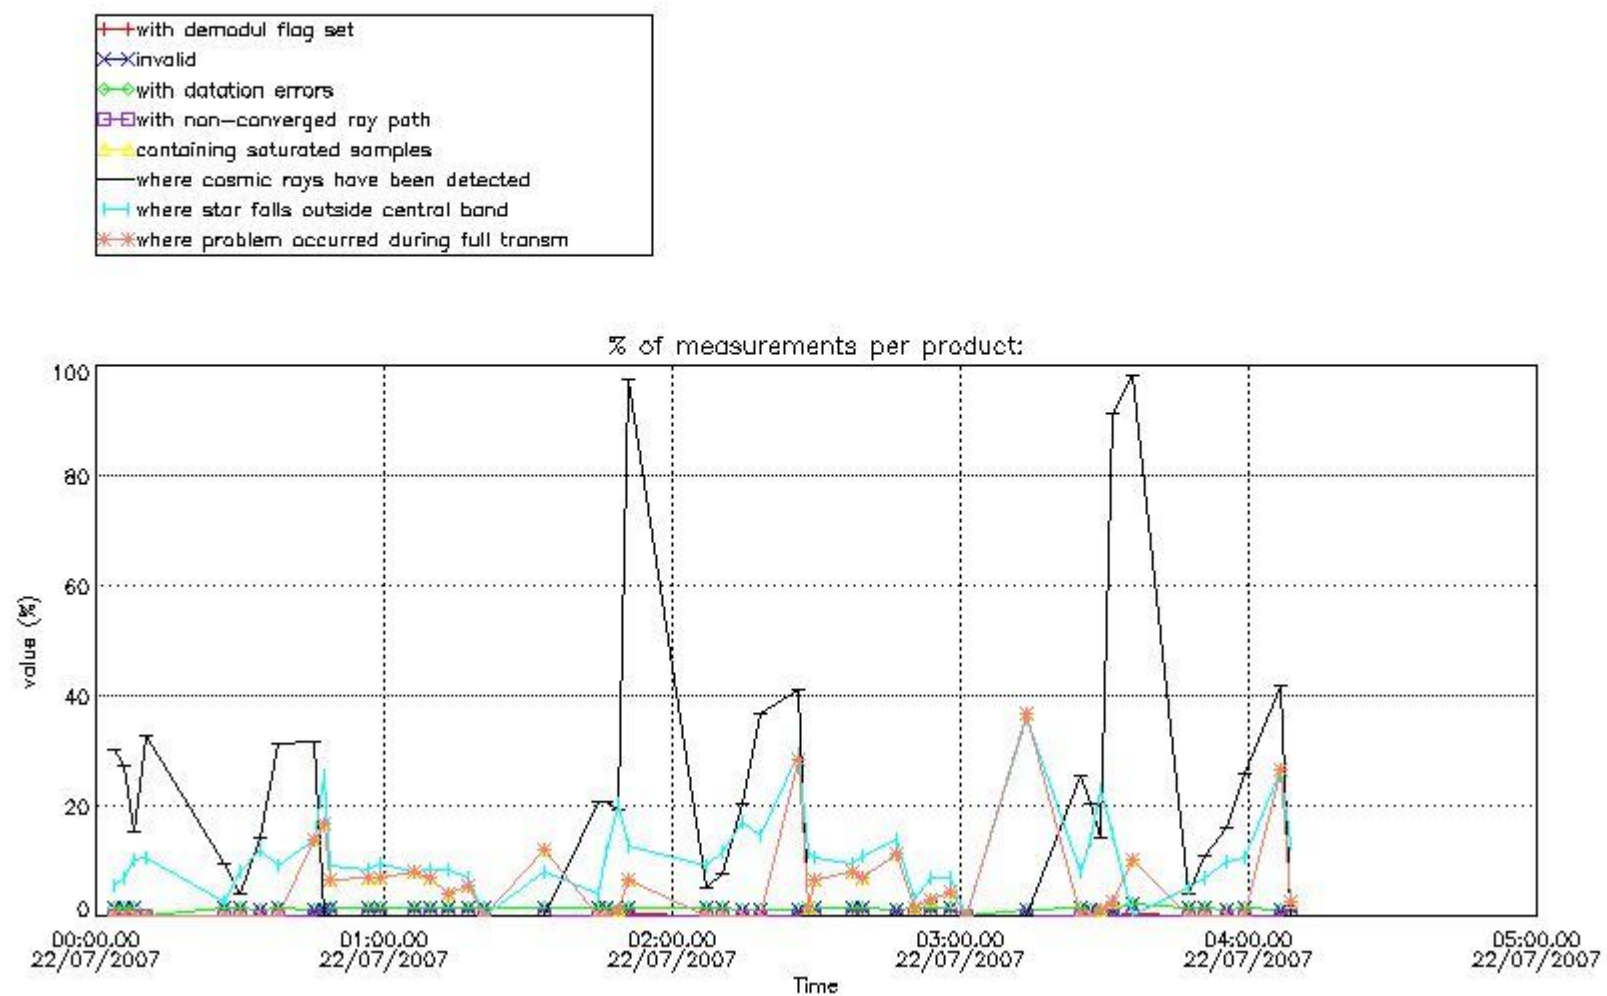

At least one measurement with demodulation flag set:	16.3265 %
Reference spectrum computed from DB:	0.00000 %
Reference spectrum with small number of measurements:	0.00000 %
SATU data not used:	0.00000 %

5.2 Plot quality information per product (time dependant)

5.3 Plot quality information per product (world map)