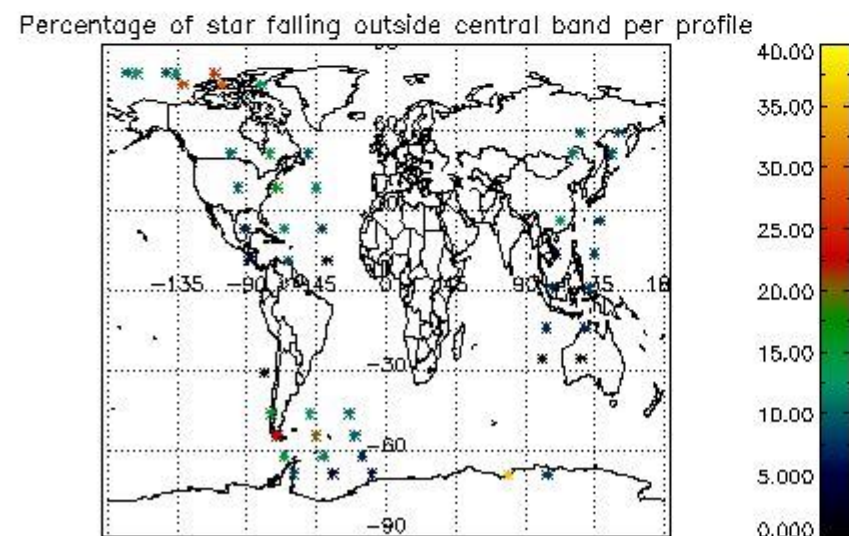

6. Statistics and plot of tangent altitude of the last measurement (DARK & BRIGHT products without errors)

6.1 Statistics on tangent altitude lost:

Statistics	DARK	BRIGHT	TWILIGHT
Mean:	18.964	17.813	NaN
St. deviation:	8.5135	5.8836	NaN
Maximum:	51.146	30.439	NaN
Minimum:	9.4562	4.3964	NaN
Number of data:	19.000	24.000	NaN

6.2 Plot for DARK limb products