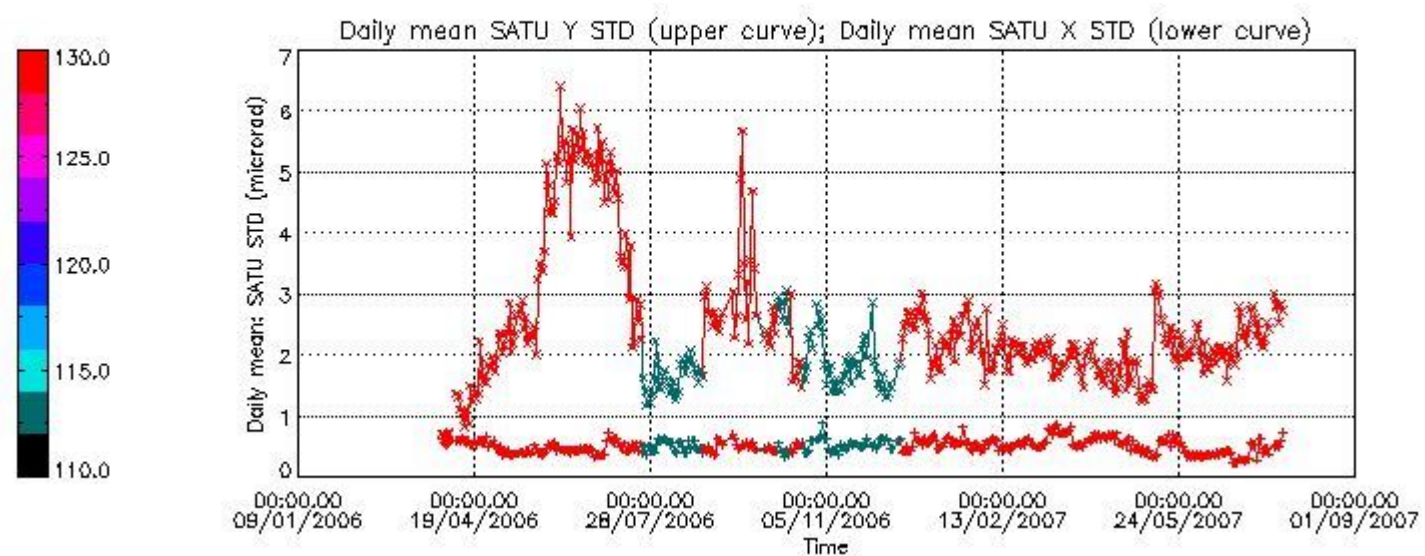

Number of data:	16600.	16600.	20150.	20150.

7.2.2 Trend of daily SATU NEA St. deviation since 1st April 2006 (dark limb)

The long term trend of the SATU 'X' and 'Y' standard deviations should be constant during the whole mission.

The colorbar represents the start tangent altitude (km) of the occultations.

Upper curve: STD of SATU Y axis

Lower curve: STD of SATU X axis

8. Auxiliary Data Files used for the production reported in section 2.4

The number reported in the third column indicates since which file (see list in section 2.4) the corresponding auxiliary file has been used. The fourth column is the date of those product files.

Type	Auxiliary Filename	Used since product	Used since product date
INST_PHYS_CHARACTERISTICS	GOM_INS_AXNIEC20050627_150713_20030716_120000_20100101_000000	1	22-JUL-2007 00:03:51
CALIBRATION_DATABASE	GOM_CAL_AXVIEC20070713_071616_20070710_000000_20100101_000000	1	22-JUL-2007 00:03:51
LEVEL-1B_PROC_CONFIG	GOM_PR1_AXNIEC20050627_151042_20020301_000000_20100101_000000	1	22-JUL-2007 00:03:51
STAR_CATALOGUE	GOM_CAT_AXVIEC20020121_161009_20020101_000000_20200101_000000	1	22-JUL-2007 00:03:51
STELLAR_SPECTRA_DATABANK	GOM_STS_AXNIEC20040308_103538_20020101_160000_20100101_000000	1	22-JUL-2007 00:03:51
ECMWF_FILE	AUX_ECF_AXNECM20070721_061112_20070721_210000_20070722_090000	1	22-JUL-2007 00:03:51
ECMWF_FILE	AUX_ECF_AXNECM20070721_235120_20070721_210000_20070722_090000	5	22-JUL-2007 00:26:28
ECMWF_FILE	AUX_ECF_AXNECM20070721_235116_20070722_030000_20070722_150000	38	22-JUL-2007 03:13:50
OPTIONAL_ECMWF_FILE	MISSING	1	22-JUL-2007 00:03:51
ORBIT_DATA_FILE	DOR_NAV_OPNPDE20070721_204615_000057382060_00071_28181_3822.N1	1	22-JUL-2007 00:03:51
ORBIT_DATA_FILE	DOR_NAV_OPNPDE20070721_222712_000057382060_00072_28182_3823.N1	5	22-JUL-2007 00:26:28
ORBIT_DATA_FILE	DOR_NAV_OPNPDE20070722_014347_000044632060_00074_28184_3825.N1	22	22-JUL-2007 01:48:38
ORBIT_DATA_FILE	DOR_NAV_OPNPDE20070722_030329_000057382060_00075_28185_3826.N1	38	22-JUL-2007 03:13:50