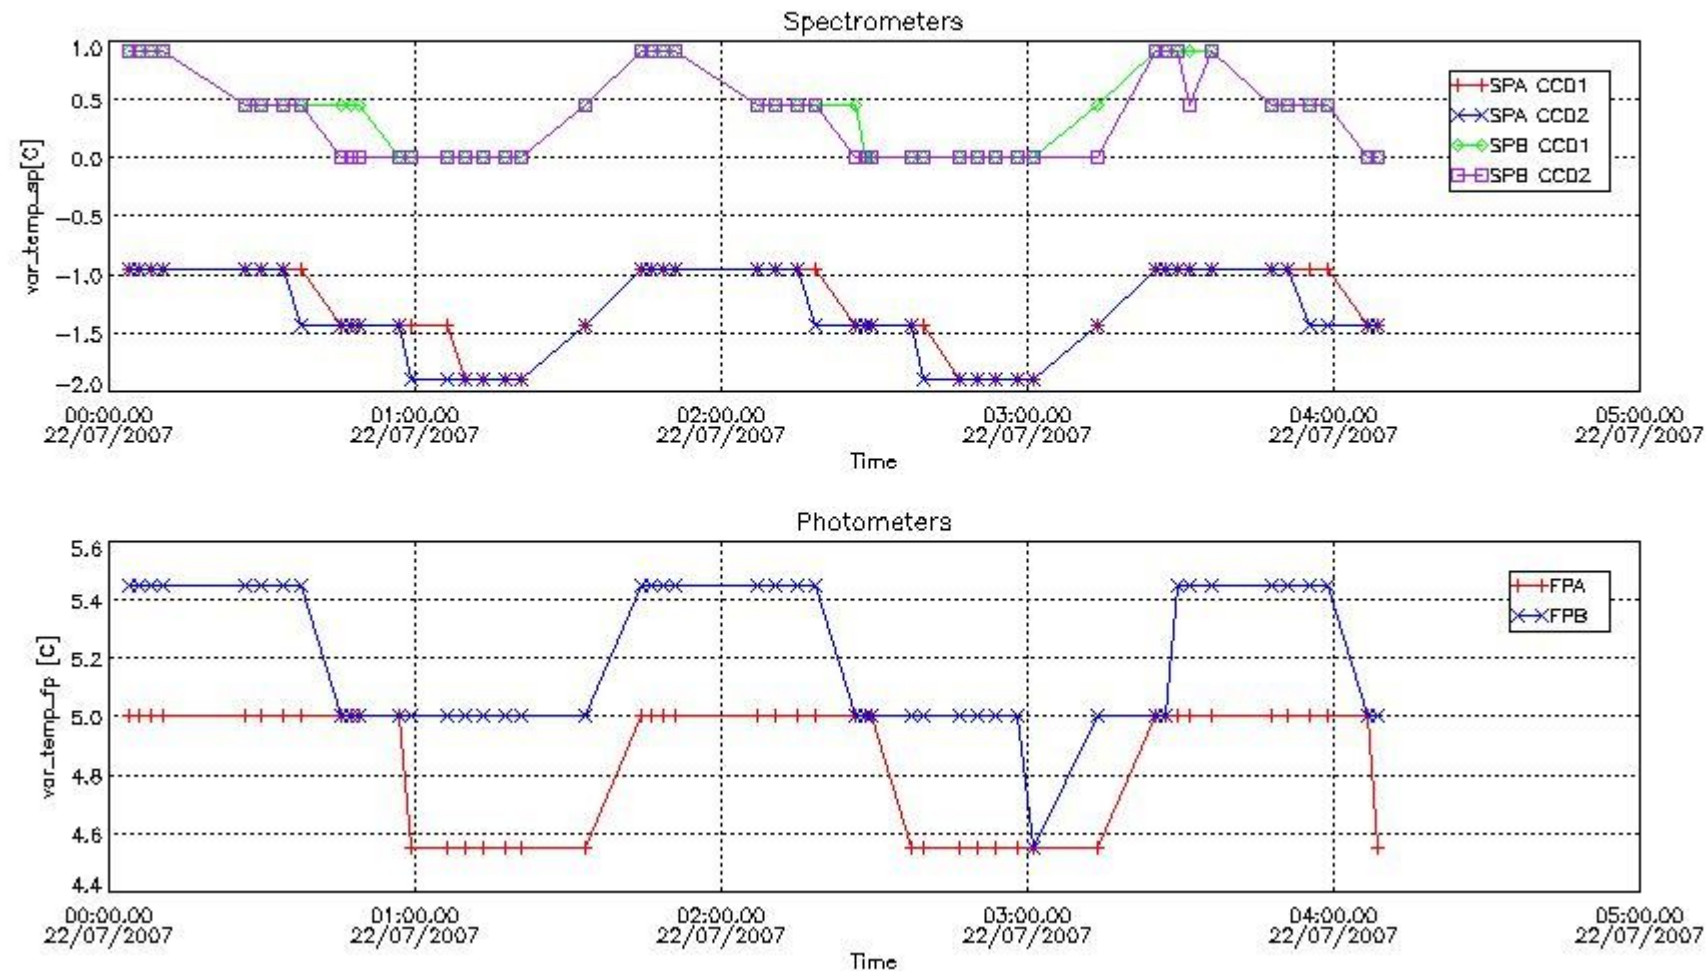

4. Overview of dark signal processing per product

The Dark Charge (DC) is a temperature-dependant signal added to the useful measurements and it is therefore subtracted from them during the processing. There are two phenomena that produce a continuous increase of the DC: the "hot pixels" (a pixel is "hot" when its DC exceeds by a significant amount its value measured on ground at the same temperature) and the "Random Telegraphic Signal" (abrupt change positive or negative of the CCD pixel signal, random in time, affecting only the DC part of the signal and not the photon generated signal).

In this section a list of products that did not use the Dark Sky Area (DSA) observation for the DC computation is given. It is also provided the mean DC plot per product for dark limb products with no error flag set.

4.1 All products used the DSA observation for the DC computation

4.2 Plot of mean dark charges per product: only products in DARK limb conditions without errors are used