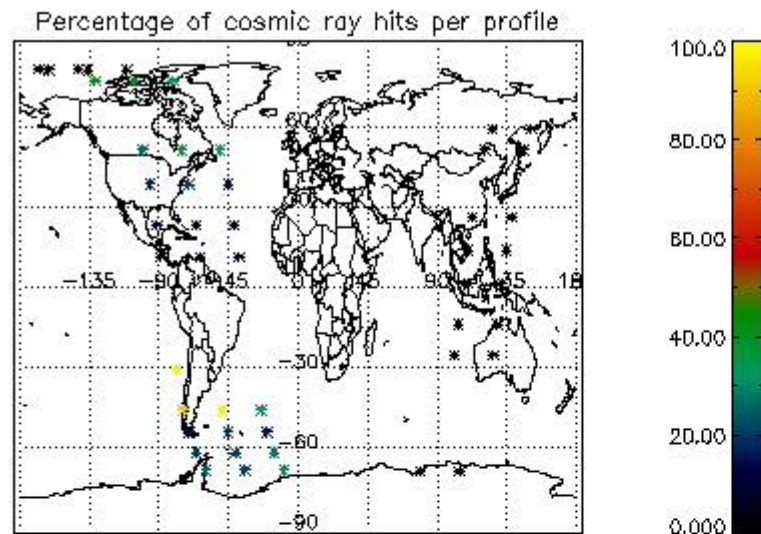

6. Statistics and plot of tangent altitude of the last measurement (DARK & BRIGHT products without errors)

6.1 Statistics on tangent altitude lost:

Statistics	DARK	BRIGHT	TWILIGHT
Mean:	18.964	17.813	NaN
St. deviation:	8.5135	5.8836	NaN
Maximum:	51.146	30.439	NaN
Minimum:	9.4562	4.3964	NaN
Number of data:	19.000	24.000	NaN

6.2 Plot for DARK limb products