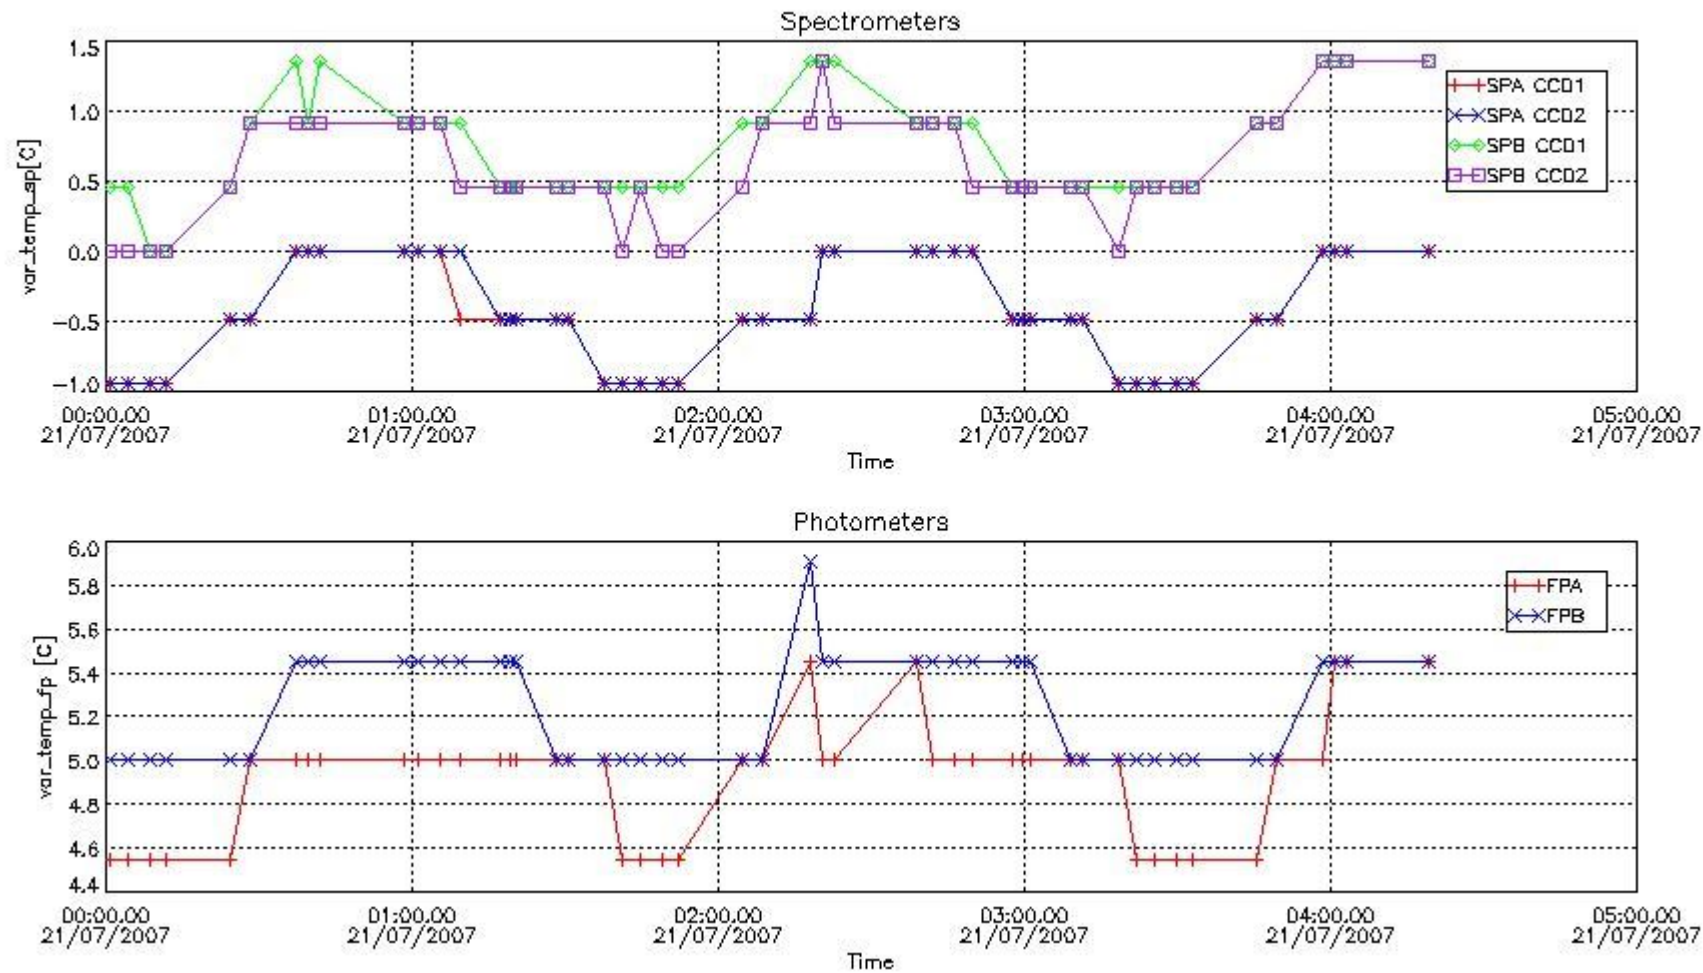

4. Overview of dark signal processing per product

The Dark Charge (DC) is a temperature-dependant signal added to the useful measurements and it is therefore subtracted from them during the processing. There are two phenomena that produce a continuous increase of the DC: the "hot pixels" (a pixel is "hot" when its DC exceeds by a significant amount its value measured on ground at the same temperature) and the "Random Telegraphic Signal" (abrupt change positive or negative of the CCD pixel signal, random in time, affecting only the DC part of the signal and not the photon generated signal).

In this section a list of products that did not use the Dark Sky Area (DSA) observation for the DC computation is given. It is also provided the mean DC plot per product for dark limb products with no error flag set.

4.1 All products used the DSA observation for the DC computation

4.2 Plot of mean dark charges per product: only products in DARK limb conditions without errors are used