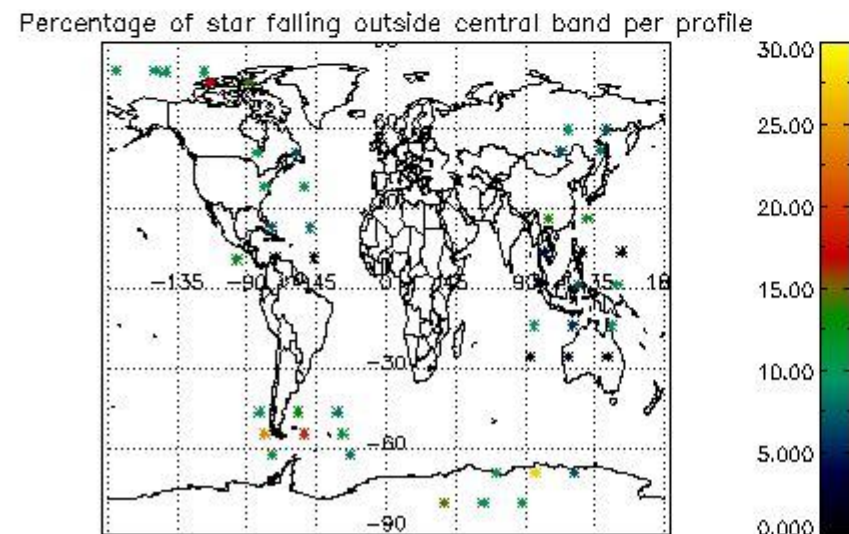

5.2 Plot quality information per product (time dependant)

5.3 Plot quality information per product (world map)

6. Statistics and plot of tangent altitude of the last measurement (DARK & BRIGHT products without errors)