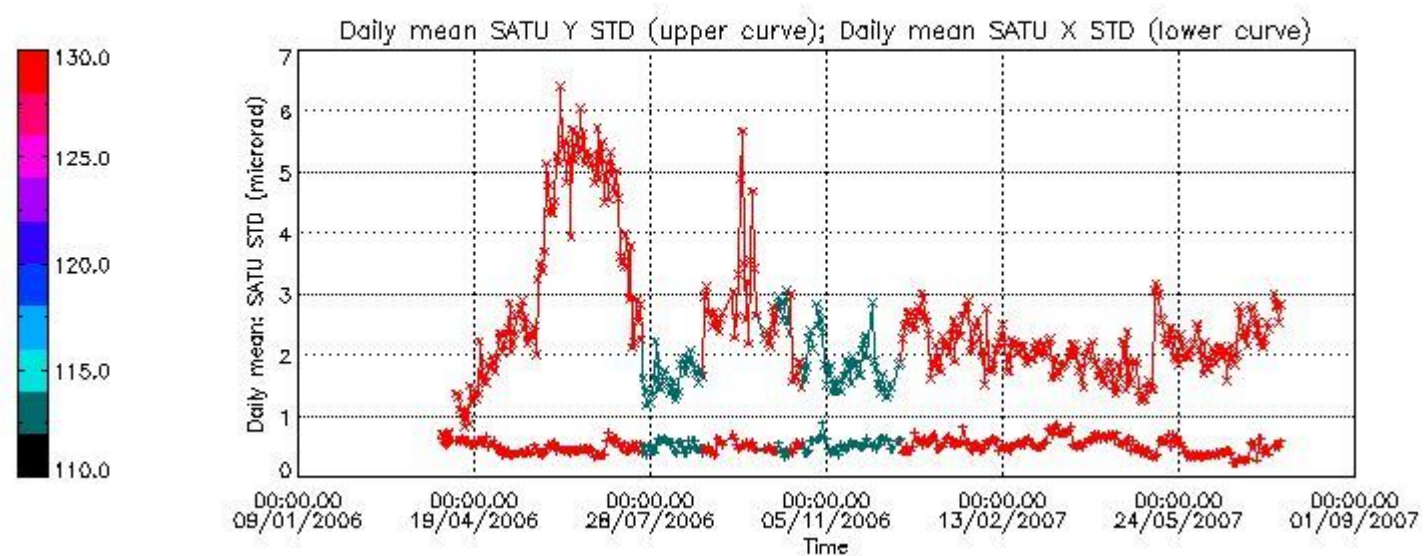

Number of data:	11400.	11400.	24900.	24900.

7.2.2 Trend of daily SATU NEA St. deviation since 1st April 2006 (dark limb)

The long term trend of the SATU 'X' and 'Y' standard deviations should be constant during the whole mission.

The colorbar represents the start tangent altitude (km) of the occultations.

Upper curve: STD of SATU Y axis

Lower curve: STD of SATU X axis

8. Auxiliary Data Files used for the production reported in section 2.4

The number reported in the third column indicates since which file (see list in section 2.4) the corresponding auxiliary file has been used. The fourth column is the date of those product files.

Type	Auxiliary Filename	Used since product	Used since product date
INST_PHYS_CHARACTERISTICS	GOM_INS_AXNIEC20050627_150713_20030716_120000_20100101_000000	1	21-JUL-2007 00:00:43
CALIBRATION_DATABASE	GOM_CAL_AXVIEC20070713_071616_20070710_000000_20100101_000000	1	21-JUL-2007 00:00:43
LEVEL-1B_PROC_CONFIG	GOM_PR1_AXNIEC20050627_151042_20020301_000000_20100101_000000	1	21-JUL-2007 00:00:43
STAR_CATALOGUE	GOM_CAT_AXVIEC20020121_161009_20020101_000000_20200101_000000	1	21-JUL-2007 00:00:43
STELLAR_SPECTRA_DATABANK	GOM_STS_AXNIEC20040308_103538_20020101_160000_20100101_000000	1	21-JUL-2007 00:00:43
ECMWF_FILE	AUX_ECF_AXNECM20070720_062112_20070720_210000_20070721_090000	1	21-JUL-2007 00:00:43
ECMWF_FILE	AUX_ECF_AXNECM20070720_181112_20070721_030000_20070721_150000	43	21-JUL-2007 03:45:26
OPTIONAL_ECMWF_FILE	MISSING	1	21-JUL-2007 00:00:43
ORBIT_DATA_FILE	DOR_NAV_OPNPDE20070720_211815_000057382060_00057_28167_3815.N1	1	21-JUL-2007 00:00:43
ORBIT_DATA_FILE	DOR_NAV_OPNPDE20070720_225912_000057382060_00058_28168_3816.N1	9	21-JUL-2007 00:41:58
ORBIT_DATA_FILE	DOR_NAV_OPNPDE20070721_004009_000054192060_00059_28169_3817.N1	26	21-JUL-2007 02:17:57
ORBIT_DATA_FILE	DOR_NAV_OPNPDE20070721_021547_000041442060_00060_28170_3818.N1	43	21-JUL-2007 03:45:26