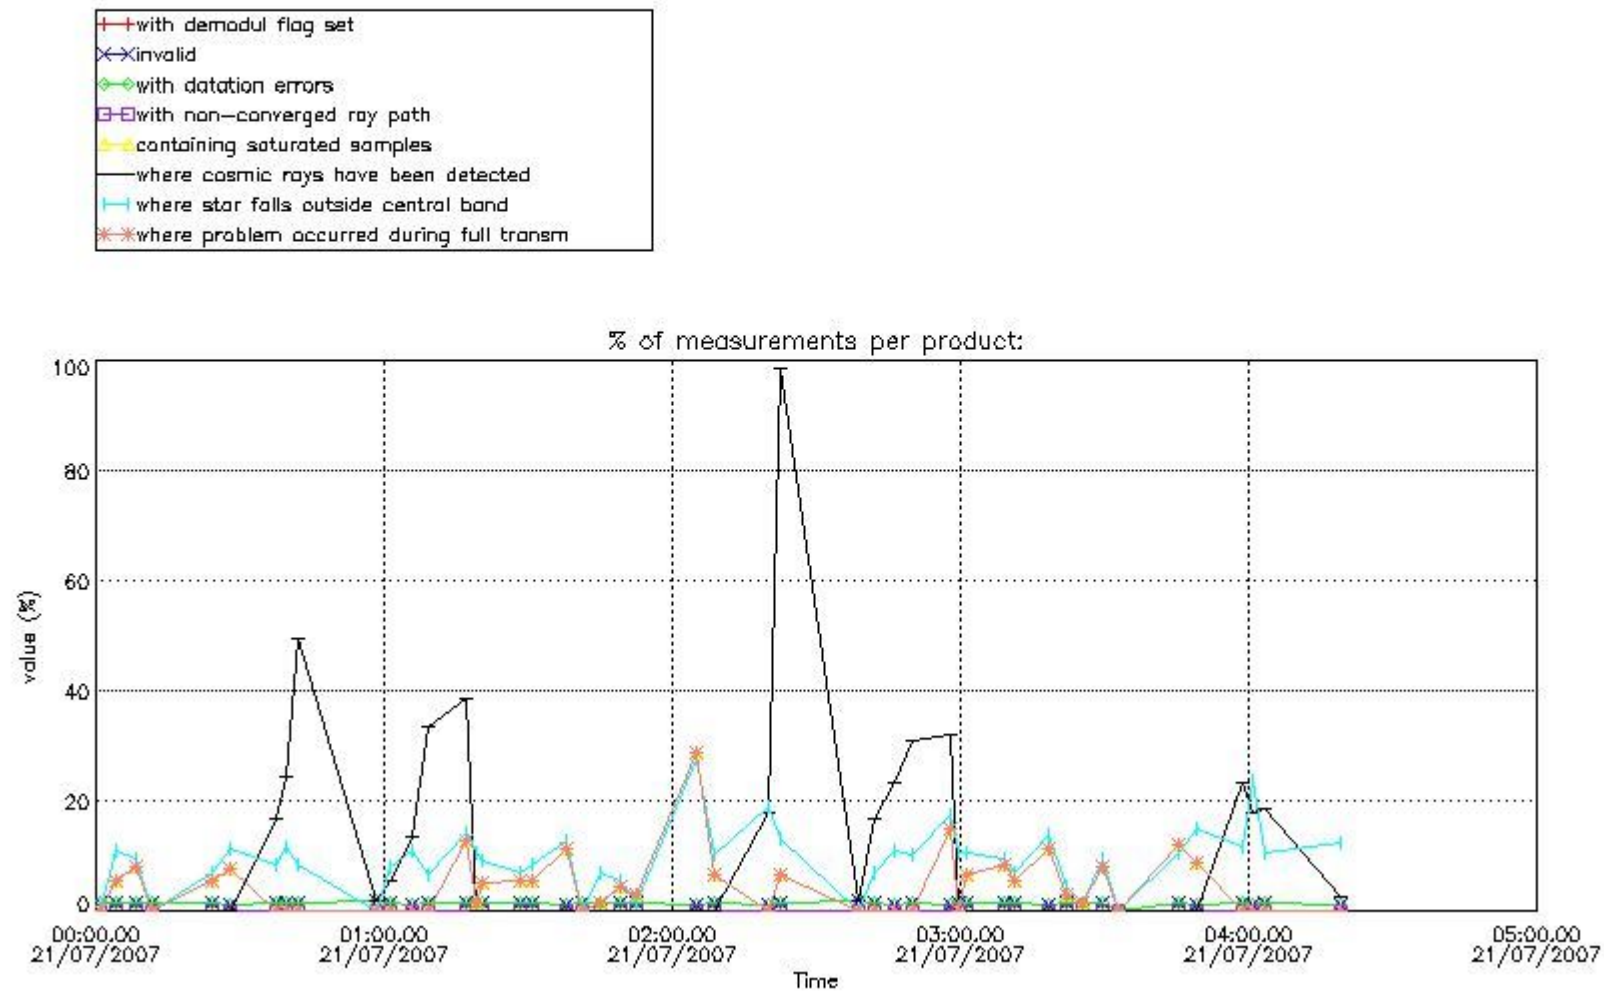

At least one measurement with demodulation flag set:	8.51064 %
Reference spectrum computed from DB:	0.00000 %
Reference spectrum with small number of measurements:	0.00000 %
SATU data not used:	0.00000 %

5.2 Plot quality information per product (time dependant)

5.3 Plot quality information per product (world map)