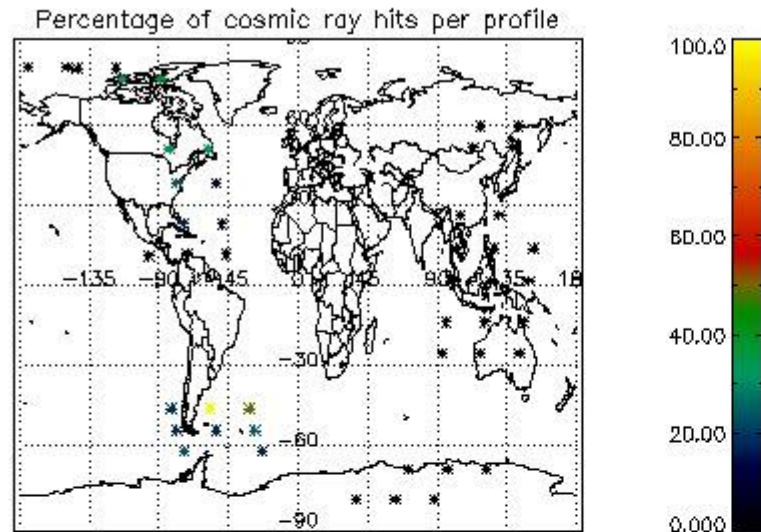

6. Statistics and plot of tangent altitude of the last measurement (DARK & BRIGHT products without errors)

6.1 Statistics on tangent altitude lost:

Statistics	DARK	BRIGHT	TWILIGHT
Mean:	22.773	19.797	NaN
St. deviation:	15.843	4.7142	NaN
Maximum:	57.845	30.467	NaN
Minimum:	9.9573	8.4883	NaN
Number of data:	13.000	30.000	NaN

6.2 Plot for DARK limb products