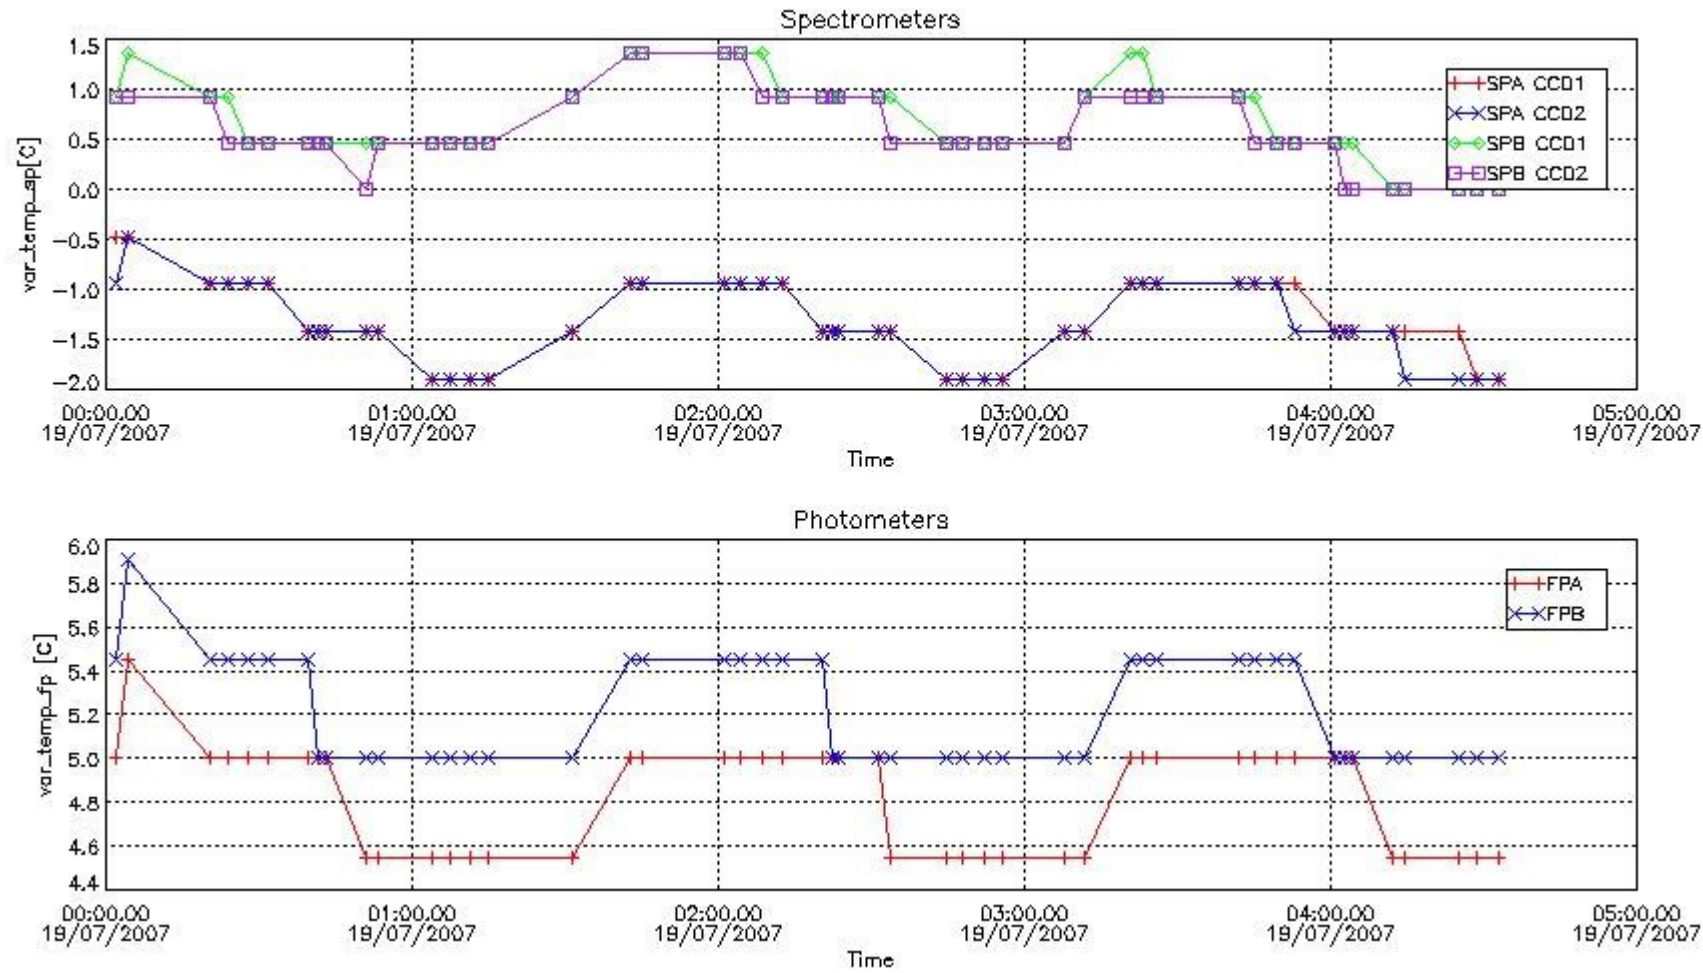

4. Overview of dark signal processing per product

The Dark Charge (DC) is a temperature-dependant signal added to the useful measurements and it is therefore subtracted from them during the processing. There are two phenomena that produce a continuous increase of the DC: the "hot pixels" (a pixel is "hot" when its DC exceeds by a significant amount its value measured on ground at the same temperature) and the "Random Telegraphic Signal" (abrupt change positive or negative of the CCD pixel signal, random in time, affecting only the DC part of the signal and not the photon generated signal).

In this section a list of products that did not use the Dark Sky Area (DSA) observation for the DC computation is given. It is also provided the mean DC plot per product for dark limb products with no error flag set.

4.1 All products used the DSA observation for the DC computation

4.2 Plot of mean dark charges per product: only products in DARK limb conditions without errors are used