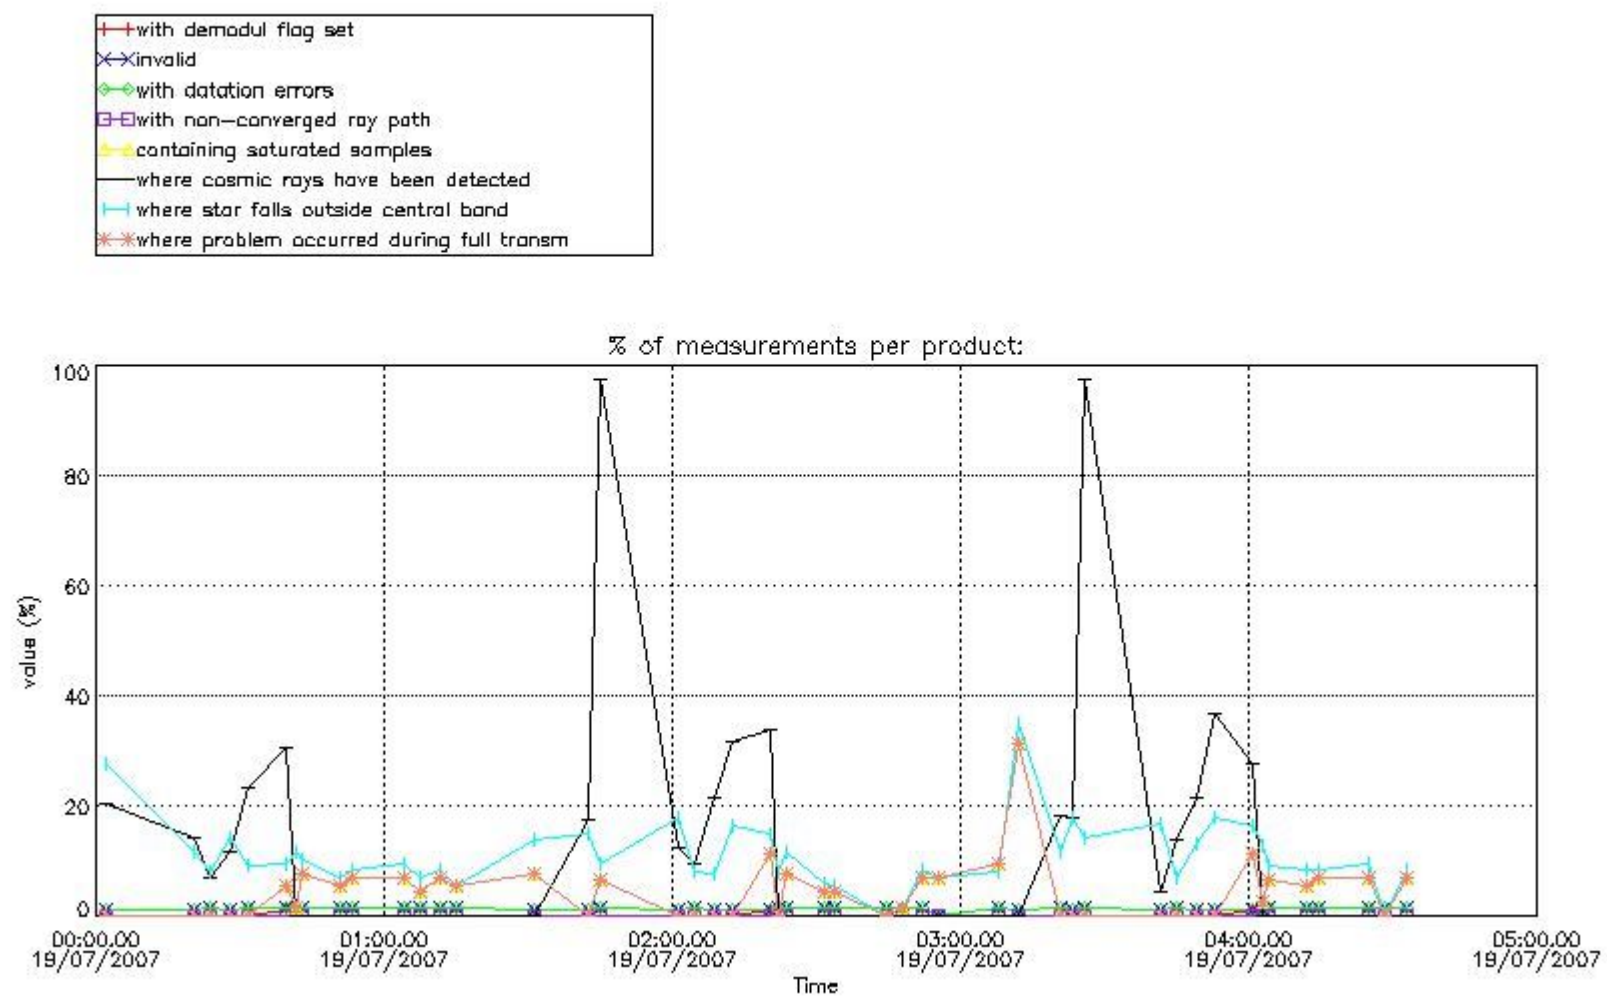

At least one measurement with demodulation flag set:	17.0213 %
Reference spectrum computed from DB:	0.00000 %
Reference spectrum with small number of measurements:	0.00000 %
SATU data not used:	0.00000 %

5.2 Plot quality information per product (time dependant)

5.3 Plot quality information per product (world map)