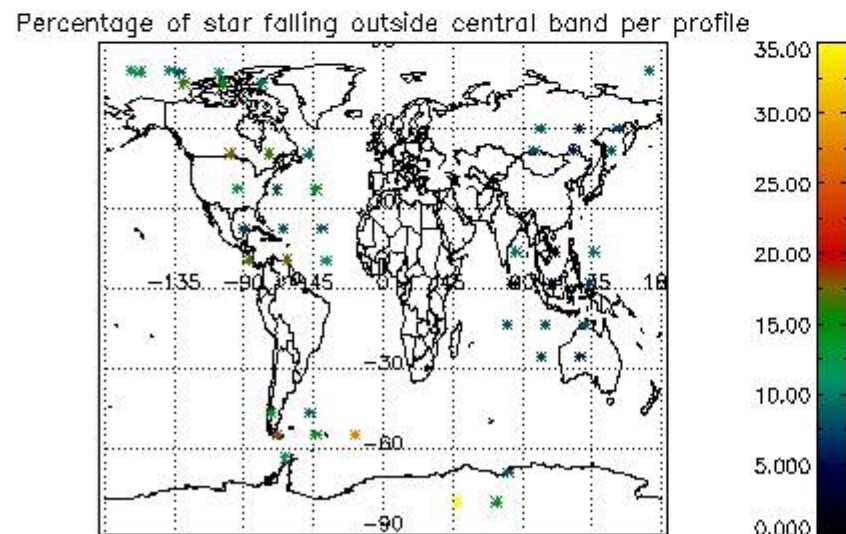

5.2 Plot quality information per product (time dependant)

5.3 Plot quality information per product (world map)

6. Statistics and plot of tangent altitude of the last measurement (DARK & BRIGHT products without errors)