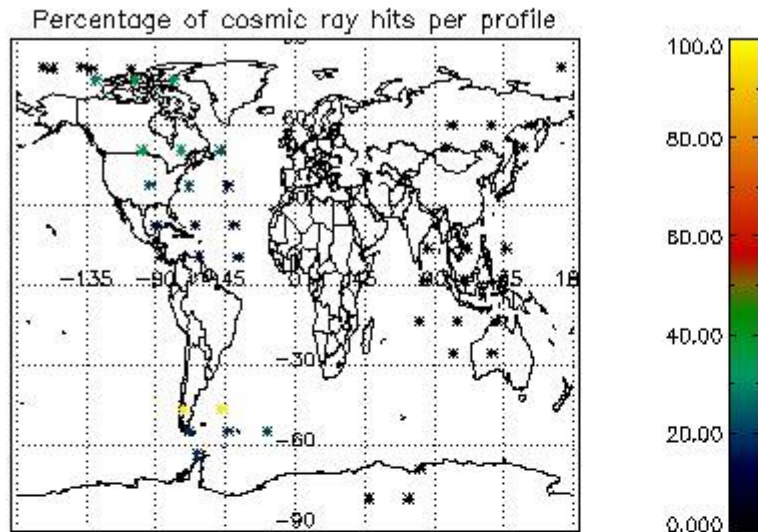

6. Statistics and plot of tangent altitude of the last measurement (DARK & BRIGHT products without errors)

6.1 Statistics on tangent altitude lost:

Statistics	DARK	BRIGHT	TWILIGHT
Mean:	15.465	19.567	NaN
St. deviation:	3.6672	4.1362	NaN
Maximum:	21.004	28.104	NaN
Minimum:	7.9366	4.7759	NaN
Number of data:	12.000	26.000	NaN

6.2 Plot for DARK limb products