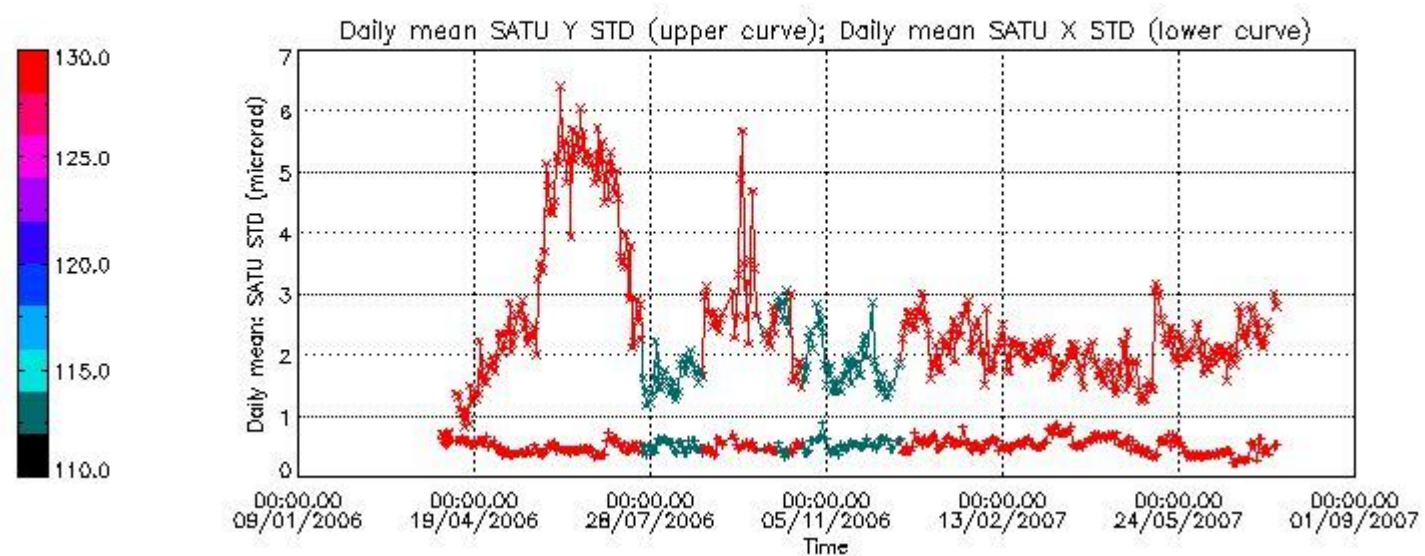

Number of data:	10600.	10600.	21600.	21600.

7.2.2 Trend of daily SATU NEA St. deviation since 1st April 2006 (dark limb)

The long term trend of the SATU 'X' and 'Y' standard deviations should be constant during the whole mission.

The colorbar represents the start tangent altitude (km) of the occultations.

Upper curve: STD of SATU Y axis

Lower curve: STD of SATU X axis

8. Auxiliary Data Files used for the production reported in section 2.4

The number reported in the third column indicates since which file (see list in section 2.4) the corresponding auxiliary file has been used. The fourth column is the date of those product files.

Type	Auxiliary Filename	Used since product	Used since product date
INST_PHYS_CHARACTERISTICS	GOM_INS_AXNIEC20050627_150713_20030716_120000_20100101_000000	1	19-JUL-2007 00:02:06
CALIBRATION_DATABASE	GOM_CAL_AXVIEC20070713_071616_20070710_000000_20100101_000000	1	19-JUL-2007 00:02:06
LEVEL-1B_PROC_CONFIG	GOM_PR1_AXNIEC20050627_151042_20020301_000000_20100101_000000	1	19-JUL-2007 00:02:06
STAR_CATALOGUE	GOM_CAT_AXVIEC20020121_161009_20020101_000000_20200101_000000	1	19-JUL-2007 00:02:06
STELLAR_SPECTRA_DATABANK	GOM_STS_AXNIEC20040308_103538_20020101_160000_20100101_000000	1	19-JUL-2007 00:02:06
ECMWF_FILE	AUX_ECF_AXNECM20070718_062112_20070718_210000_20070719_090000	1	19-JUL-2007 00:02:06
ECMWF_FILE	AUX_ECF_AXNECM20070718_182115_20070719_030000_20070719_150000	32	19-JUL-2007 03:08:02
OPTIONAL_ECMWF_FILE	MISSING	1	19-JUL-2007 00:02:06
ORBIT_DATA_FILE	DOR_NAV_OPNPDE20070718_211312_000038252060_00029_28139_3802.N1	1	19-JUL-2007 00:02:06
ORBIT_DATA_FILE	DOR_NAV_OPNPDE20070718_222216_000057382060_00029_28139_3803.N1	2	19-JUL-2007 00:04:30
ORBIT_DATA_FILE	DOR_NAV_OPNPDE20070719_000313_000054192060_00030_28140_3804.N1	17	19-JUL-2007 01:42:42
ORBIT_DATA_FILE	DOR_NAV_OPNPDE20070719_013851_000041442060_00031_28141_3805.N1	32	19-JUL-2007 03:08:02