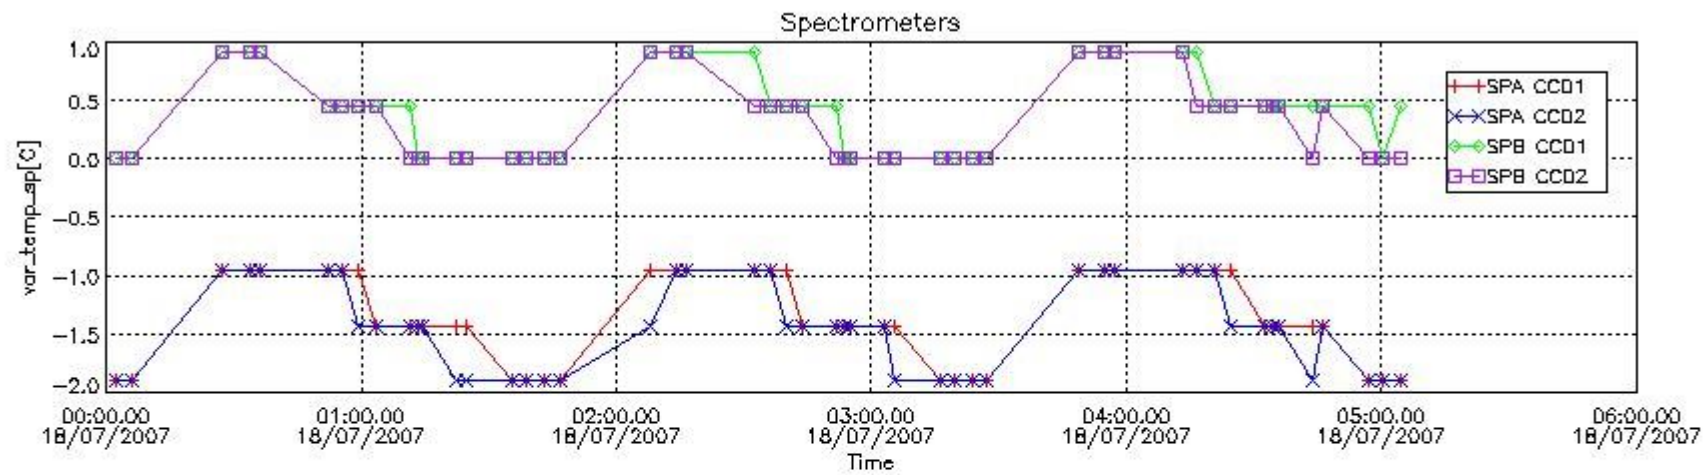

3. Plot of GOMOS spectrometers and photometers temperatures from level 1b data