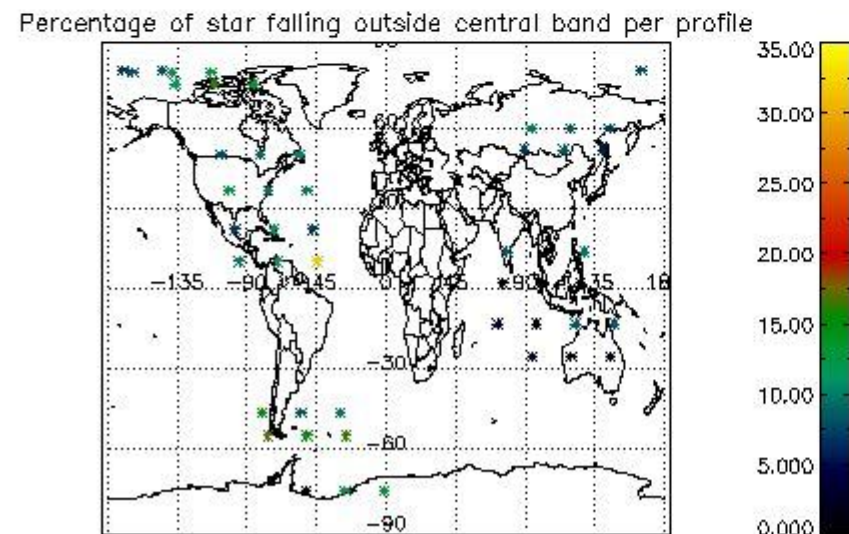

6. Statistics and plot of tangent altitude of the last measurement (DARK & BRIGHT products without errors)

6.1 Statistics on tangent altitude lost:

Statistics	DARK	BRIGHT	TWILIGHT
Mean:	15.844	22.108	23.349
St. deviation:	4.2618	3.9824	14.708
Maximum:	20.221	30.094	40.320
Minimum:	5.6353	16.359	14.327
Number of data:	12.000	25.000	3.0000

6.2 Plot for DARK limb products