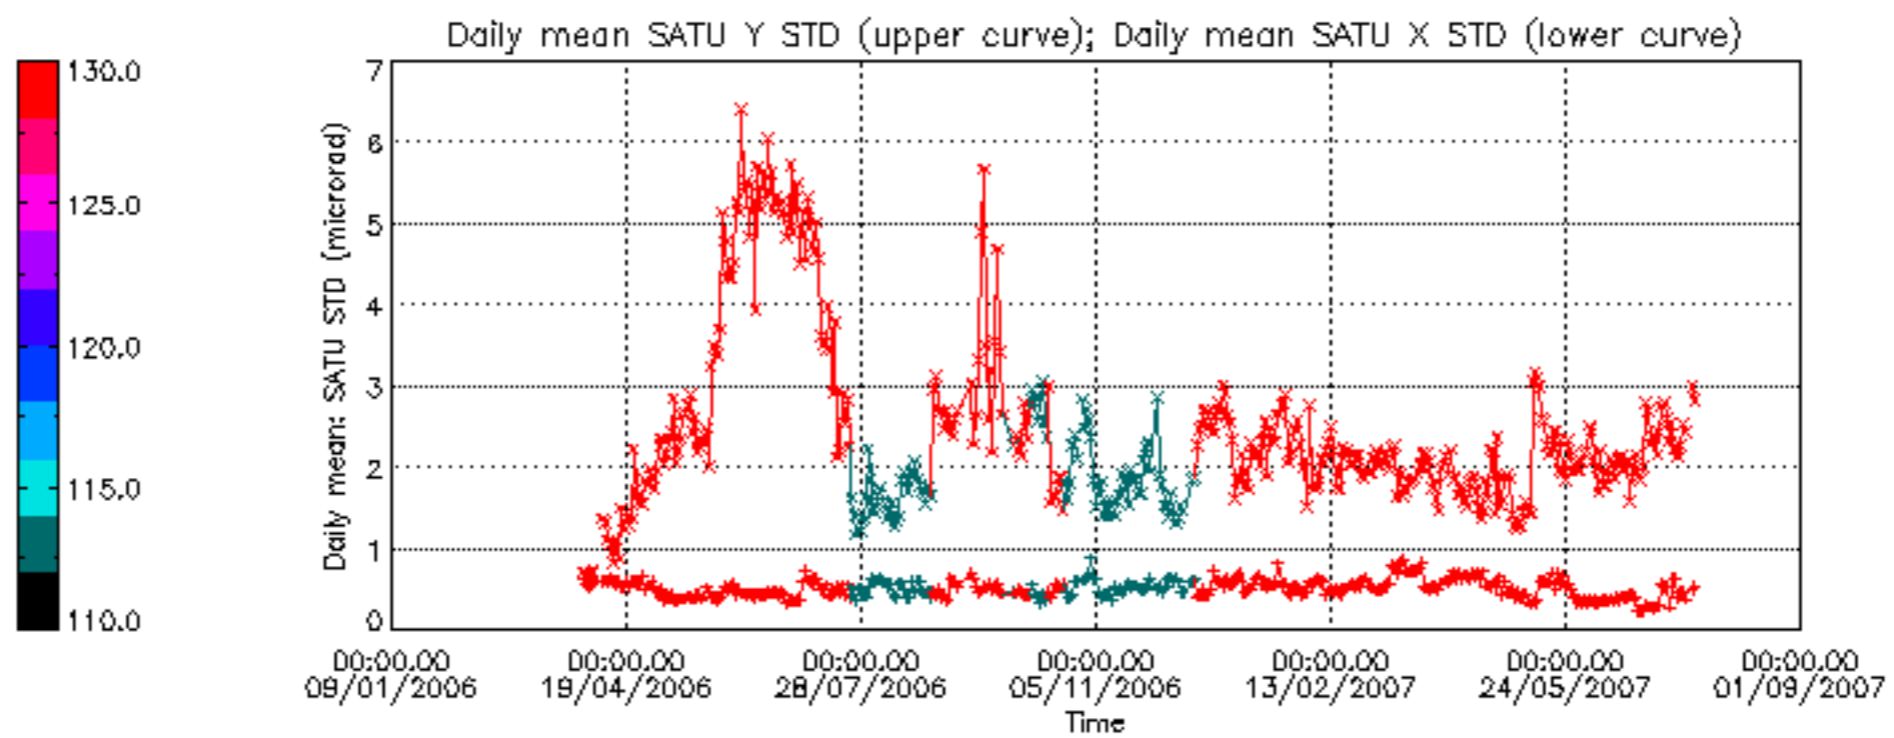

Tangent altitude at which the star is lost

Tangent altitude at which the star is lost

/nas3/ENVISAT/GOMOS/GOM\_NL\_\_0P/GOM\_NL\_\_0PNPDE20070701\_010945\_000043172059\_00274\_27883\_3884.N1

1; -836.3; 01-JUL-2007 01:09:45; Dark ; 37.0; 165; 34Gam Eri ; 2.95; 3200;occ; 74; 0;27883  
 2; -323.4; 01-JUL-2007 01:18:18; Dark ; 59.5; 0; ; 0.00; 0;occ; 119; 0;27883  
 3; 33.5; 01-JUL-2007 01:24:15; Dark ; 48.5; 9; Alp Eri ; 0.45; 24000;occ; 97; 0;27884  
 4; 480.3; 01-JUL-2007 01:31:42; Dark ; 41.0; 148; Alp Tuc ; 2.88; 4100;occ; 82; 0;27884  
 5; 742.9; 01-JUL-2007 01:36:04; Dark ; 41.0; 45; Alp Pav ; 1.94; 26000;occ; 82; 0;27884  
 6; 1062.1; 01-JUL-2007 01:41:23; Dark ; 38.0; 147; Alp Ara ; 2.88; 26000;occ; 76; 0;27884  
 7; 1170.1; 01-JUL-2007 01:43:11; Dark ; 41.5; 40; The Sco ; 1.86; 7100;occ; 83; 0;27884  
 8; 1269.9; 01-JUL-2007 01:44:51; Dark ; 41.0; 25; 35Lam Sco ; 1.62; 28000;occ; 82; 0;27884  
 9; 1354.5; 01-JUL-2007 01:46:16; Dark ; 44.5; 116; 19Del Sgr ; 2.70; 4100;occ; 89; 0;27884  
 10; 1642.0; 01-JUL-2007 01:51:03; Bright; 37.0; 86; 35Eta Oph ; 2.43; 10200;occ; 74; 0;27884  
 11; 1982.2; 01-JUL-2007 01:56:43; Bright; 36.0; 126; 60Bet Oph ; 2.77; 4250;occ; 72; 0;27884  
 12; 2122.3; 01-JUL-2007 01:59:04; Bright; 38.5; 59; 55Alp Oph ; 2.08; 8900;occ; 77; 0;27884  
 13; 2283.2; 01-JUL-2007 02:01:44; Bright; 35.5; 127; 27Bet Her ; 2.78; 4700;occ; 71; 0;27884  
 14; 2447.8; 01-JUL-2007 02:04:29; Bright; 36.5; 133; 40Zet Her ; 2.81; 6000;occ; 73; 0;27884  
 15; 2810.0; 01-JUL-2007 02:10:31; Bright; 38.0; 130; 23Bet Dra ; 2.80; 5800;occ; 76; 0;27884  
 16; 2952.4; 01-JUL-2007 02:12:54; Bright; 36.0; 119; 14Eta Dra ; 2.73; 4700;occ; 72; 0;27884  
 17; 3190.9; 01-JUL-2007 02:16:52; Bright; 32.5; 60; 7Bet UMi ; 2.08; 3950;occ; 65; 0;27884  
 18; 3445.4; 01-JUL-2007 02:21:07; Bright; 35.5; 49; 1Alp UMi ; 1.99; 6300;occ; 71; 0;27884