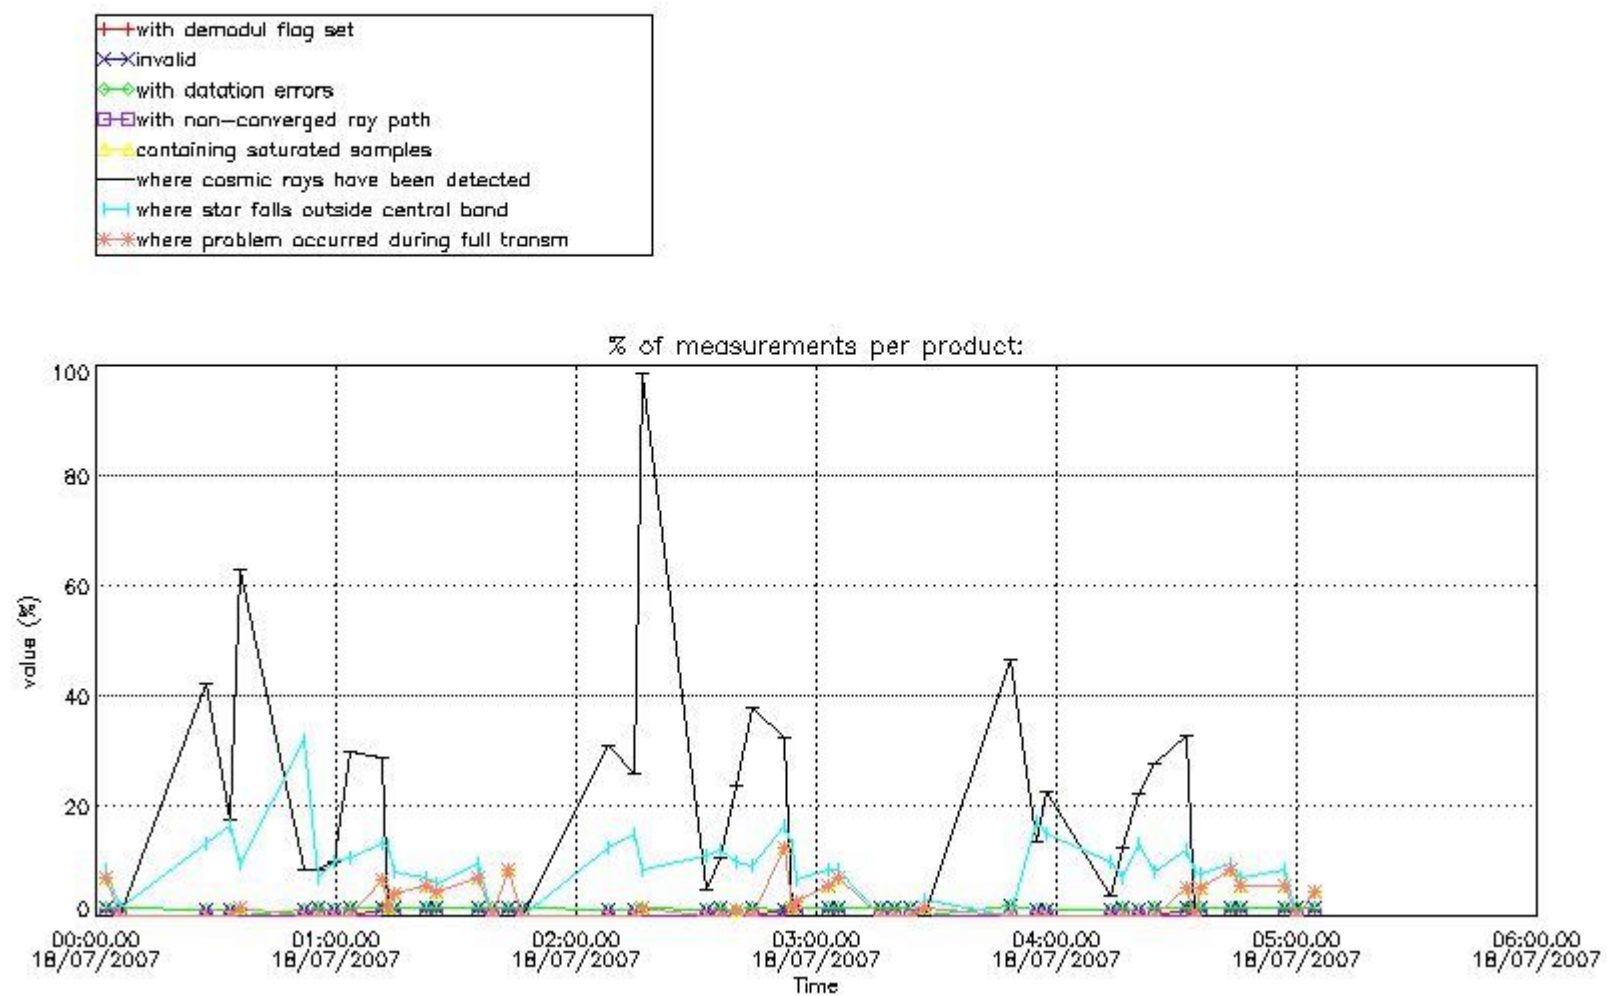

At least one measurement with demodulation flag set:	10.2041 %
Reference spectrum computed from DB:	0.00000 %
Reference spectrum with small number of measurements:	0.00000 %
SATU data not used:	0.00000 %

5.2 Plot quality information per product (time dependant)

5.3 Plot quality information per product (world map)