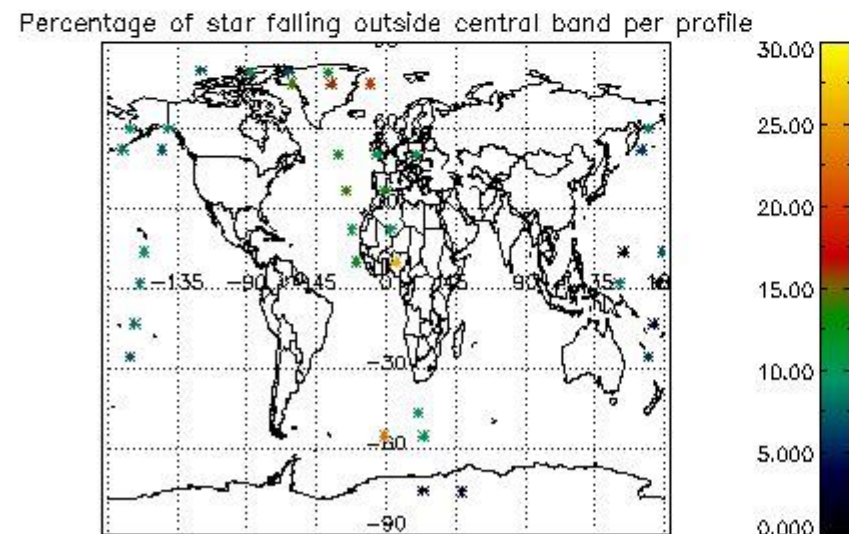

6. Statistics and plot of tangent altitude of the last measurement (DARK & BRIGHT products without errors)

6.1 Statistics on tangent altitude lost:

Statistics	DARK	BRIGHT	TWILIGHT
Mean:	15.266	22.814	21.623
St. deviation:	4.3734	7.6722	0.61681
Maximum:	19.116	45.518	22.059
Minimum:	8.0291	16.582	21.187
Number of data:	7.0000	22.000	2.0000

6.2 Plot for DARK limb products