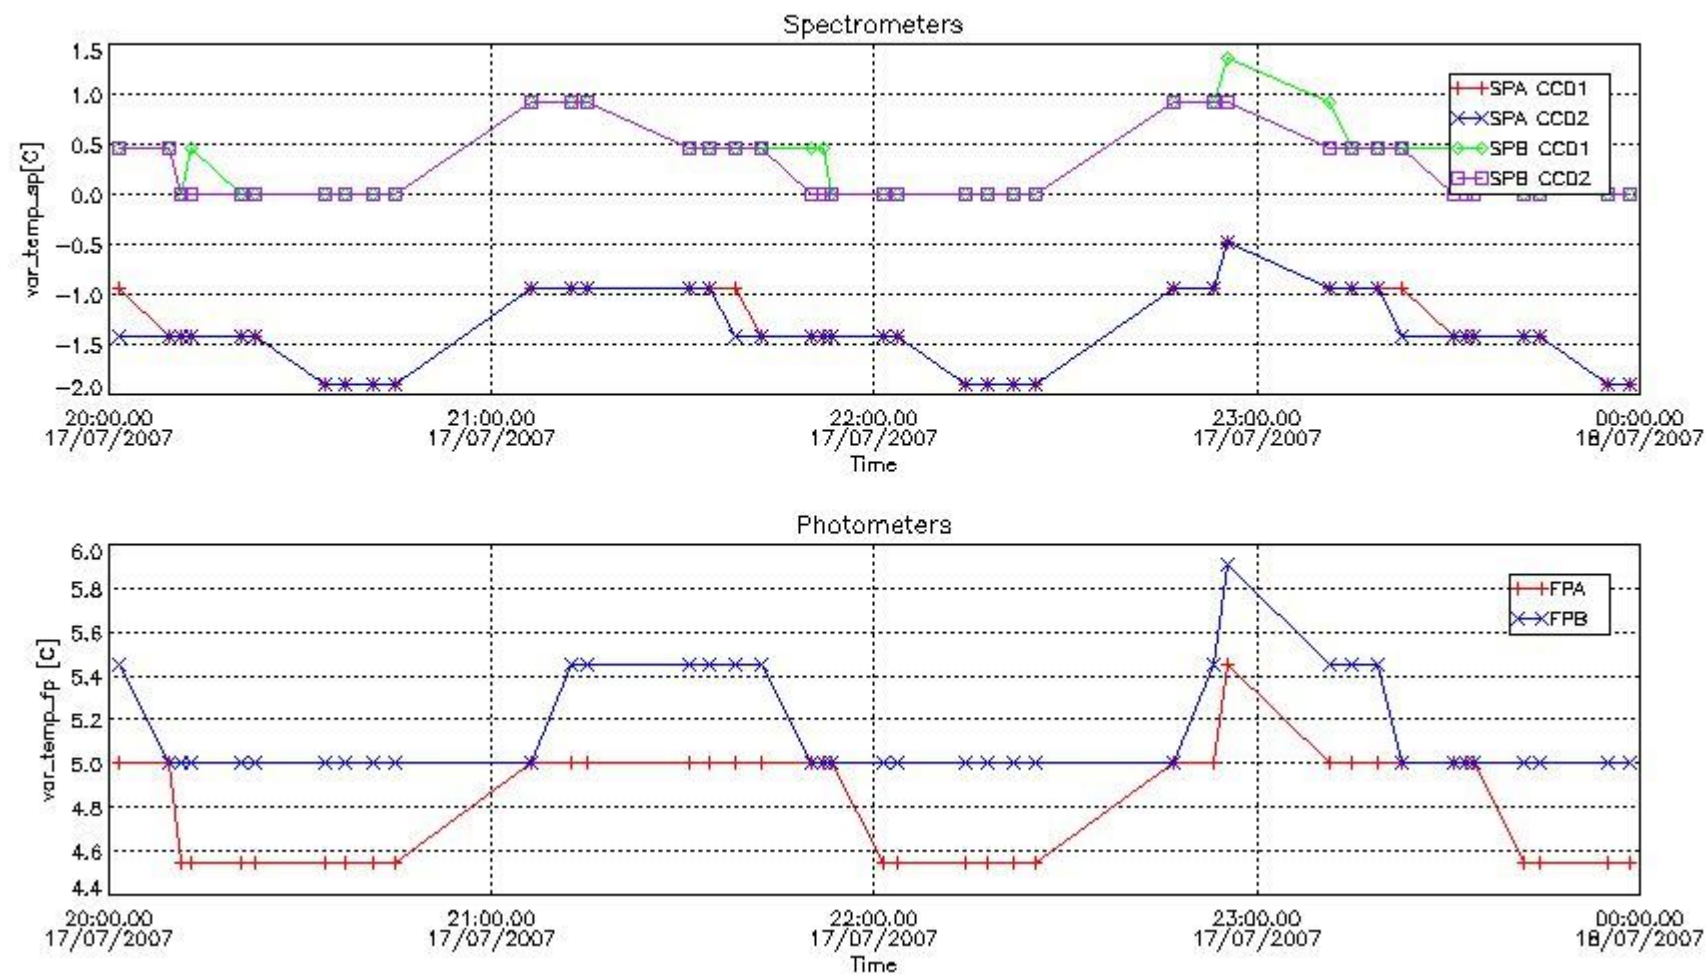

3. Plot of GOMOS spectrometers and photometers temperatures from level 1b data

4. Overview of dark signal processing per product

The Dark Charge (DC) is a temperature-dependant signal added to the useful measurements and it is therefore subtracted from them during the processing. There are two phenomena that produce a continuous increase of the DC: the "hot pixels" (a pixel is "hot" when its DC exceeds by a significant amount its value measured on ground at the same temperature) and the "Random Telegraphic Signal" (abrupt change positive or negative of the CCD pixel signal, random in time, affecting only the DC part of the signal and not the photon generated signal).

In this section a list of products that did not use the Dark Sky Area (DSA) observation for the DC computation is given. It is also provided the mean DC plot per product for dark limb products with no error flag set.

4.1 These products did not use the DSA observation for DC computation: