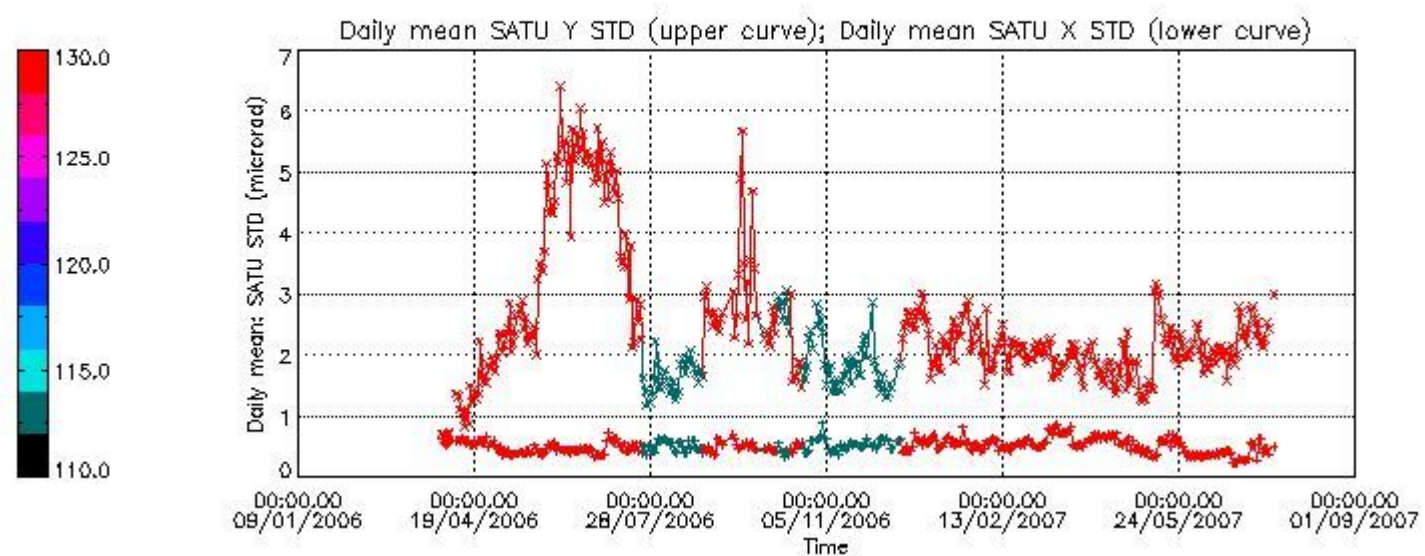

Number of data:	6100.0	6100.0	17900.	17900.

7.2.2 Trend of daily SATU NEA St. deviation since 1st April 2006 (dark limb)

The long term trend of the SATU 'X' and 'Y' standard deviations should be constant during the whole mission.

The colorbar represents the start tangent altitude (km) of the occultations.

Upper curve: STD of SATU Y axis

Lower curve: STD of SATU X axis

8. Auxiliary Data Files used for the production reported in section 2.4

The number reported in the third column indicates since which file (see list in section 2.4) the corresponding auxiliary file has been used. The fourth column is the date of those product files.

Type	Auxiliary Filename	Used since product	Used since product date
INST_PHYS_CHARACTERISTICS	GOM_INS_AXNIEC20050627_150713_20030716_120000_20100101_000000	1	17-JUL-2007 20:01:30
CALIBRATION_DATABASE	GOM_CAL_AXVIEC20070713_071616_20070710_000000_20100101_000000	1	17-JUL-2007 20:01:30
LEVEL-1B_PROC_CONFIG	GOM_PR1_AXNIEC20050627_151042_20020301_000000_20100101_000000	1	17-JUL-2007 20:01:30
STAR_CATALOGUE	GOM_CAT_AXVIEC20020121_161009_20020101_000000_20200101_000000	1	17-JUL-2007 20:01:30
STELLAR_SPECTRA_DATABANK	GOM_STS_AXNIEC20040308_103538_20020101_160000_20100101_000000	1	17-JUL-2007 20:01:30
ECMWF_FILE	AUX_ECF_AXNECM20070717_062111_20070717_150000_20070718_030000	1	17-JUL-2007 20:01:30
ECMWF_FILE	AUX_ECF_AXNECM20070717_062111_20070717_210000_20070718_090000	13	17-JUL-2007 21:14:53
OPTIONAL_ECMWF_FILE	MISSING	1	17-JUL-2007 20:01:30
ORBIT_DATA_FILE	DOR_NAV_OPNPDE20070717_195856_000041442060_00014_28124_3795.N1	1	17-JUL-2007 20:01:30
ORBIT_DATA_FILE	DOR_NAV_OPNPDE20070717_211319_000057382060_00014_28124_3796.N1	29	17-JUL-2007 22:55:29