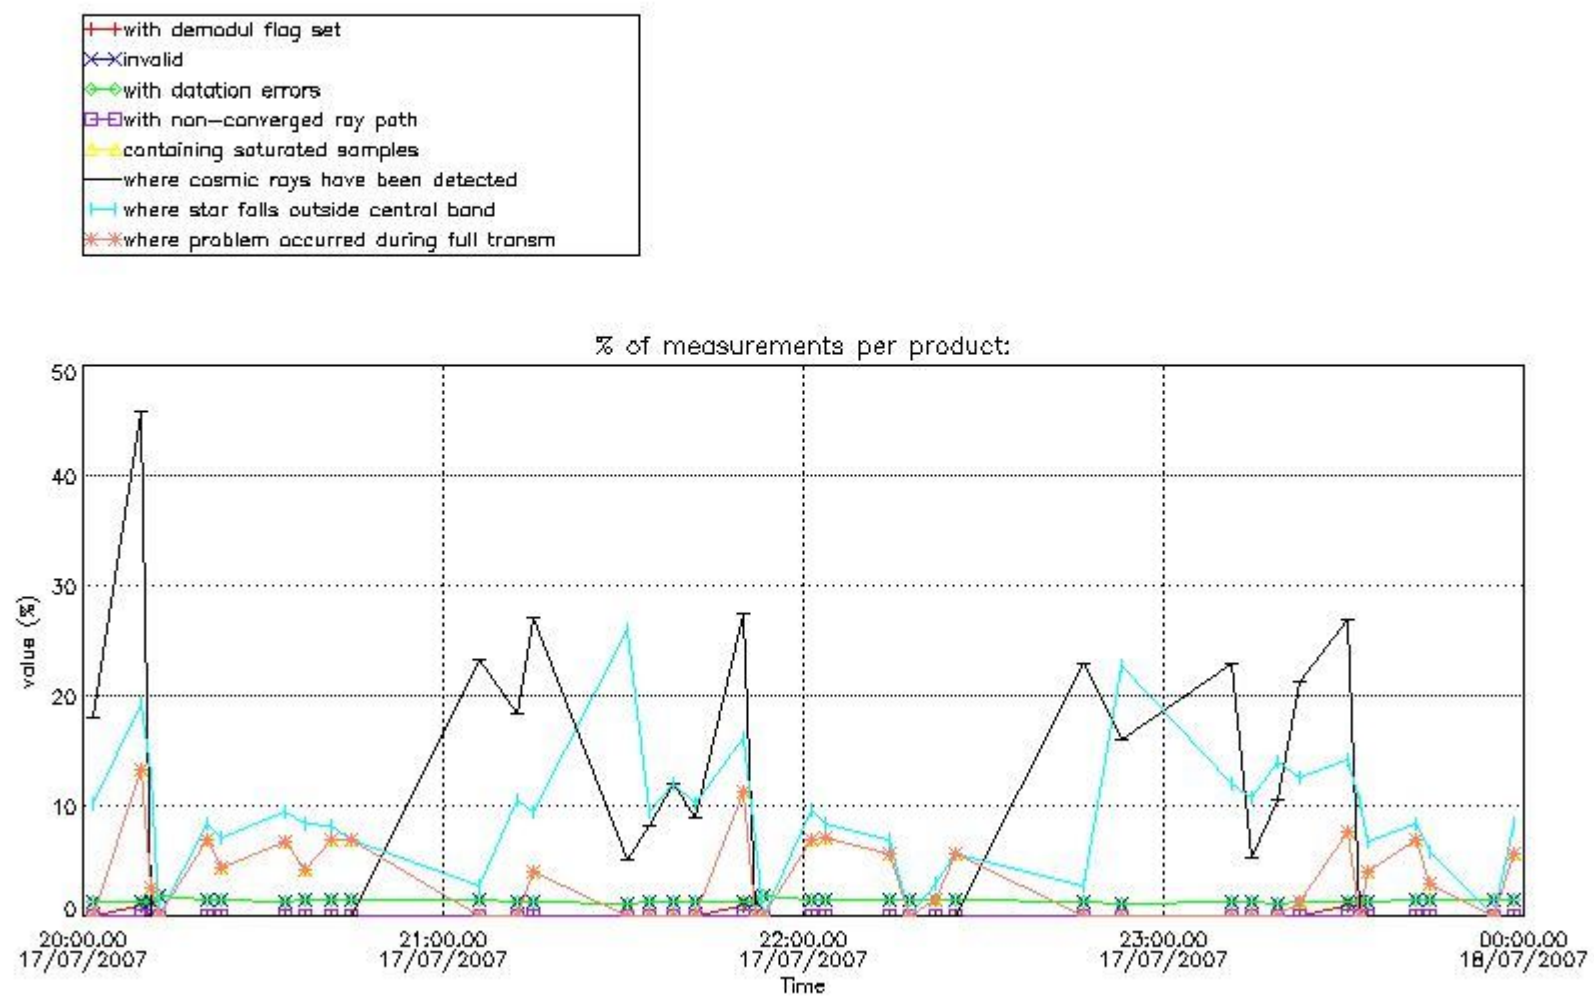

At least one measurement with demodulation flag set:	10.2564 %
Reference spectrum computed from DB:	0.00000 %
Reference spectrum with small number of measurements:	0.00000 %
SATU data not used:	0.00000 %

5.2 Plot quality information per product (time dependant)

5.3 Plot quality information per product (world map)