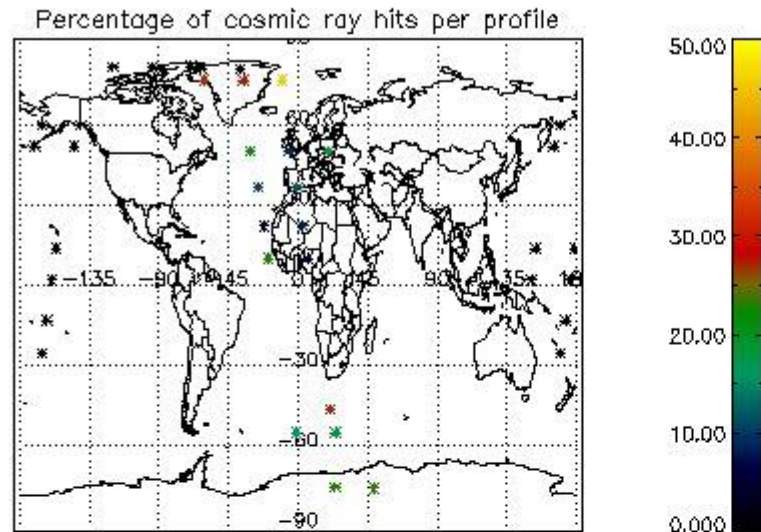

6. Statistics and plot of tangent altitude of the last measurement (DARK & BRIGHT products without errors)

6.1 Statistics on tangent altitude lost:

Statistics	DARK	BRIGHT	TWILIGHT
Mean:	15.266	22.814	21.623
St. deviation:	4.3734	7.6722	0.61681
Maximum:	19.116	45.518	22.059
Minimum:	8.0291	16.582	21.187
Number of data:	7.0000	22.000	2.0000

6.2 Plot for DARK limb products