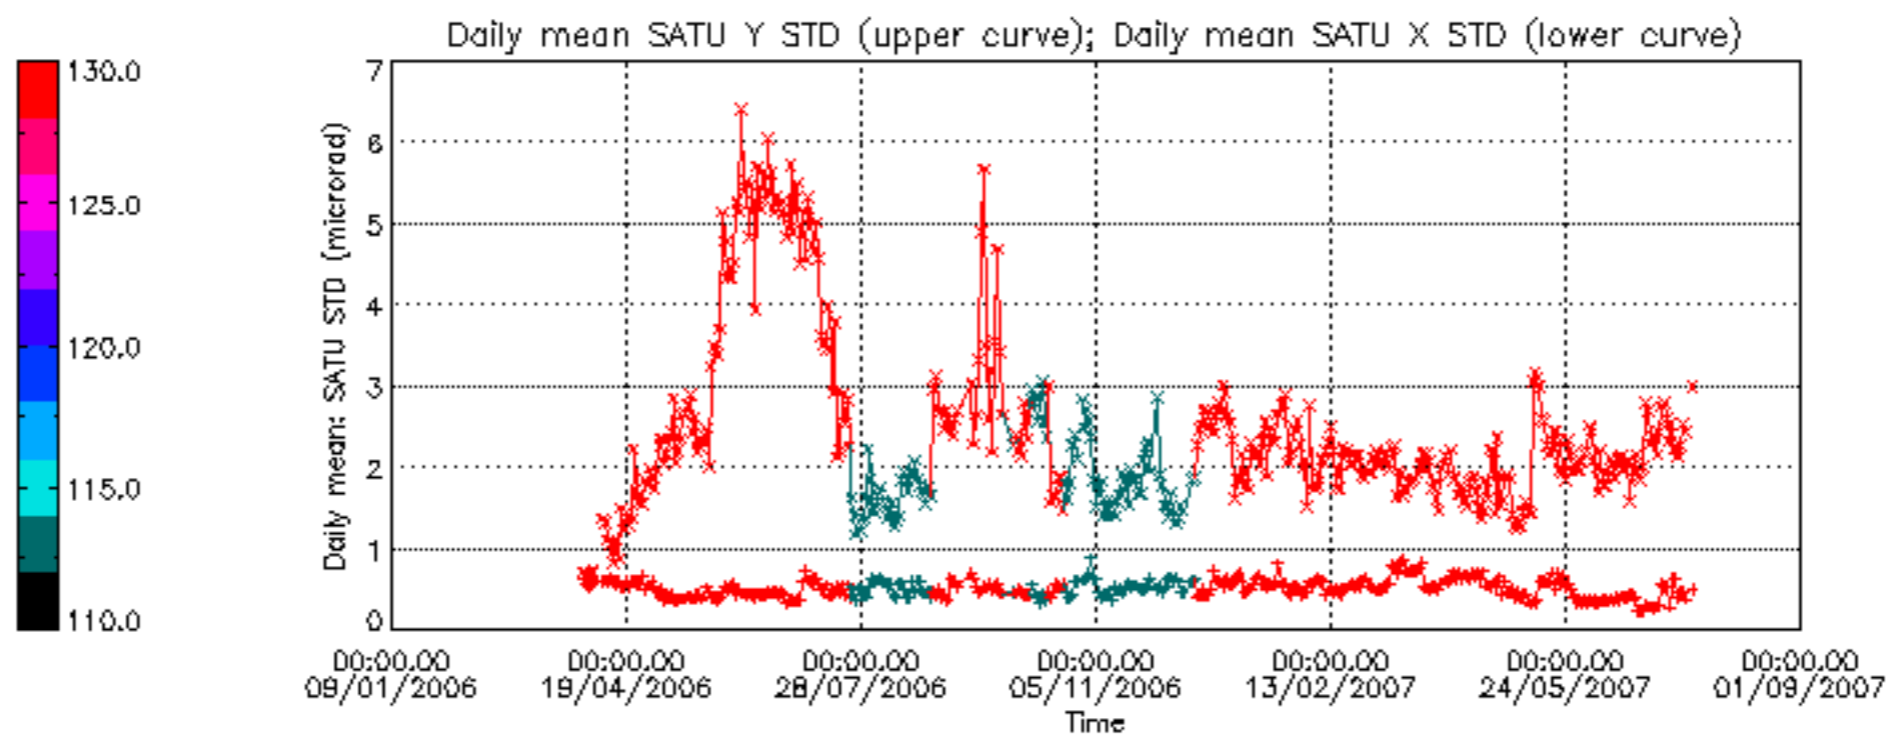

Tangent altitude at which the star is lost

Tangent altitude at which the star is lost

/nas3/ENVISAT/GOMOS/GOM_NL__0P/GOM_NL__0PNPDE20070701_010945_000043172059_00274_27883_3884.N1

1; -836.3; 01-JUL-2007 01:09:45; Dark ; 37.0; 165; 34Gam Eri ; 2.95; 3200;occ; 74; 0;27883
 2; -323.4; 01-JUL-2007 01:18:18; Dark ; 59.5; 0; ; 0.00; 0;occ; 119; 0;27883
 3; 33.5; 01-JUL-2007 01:24:15; Dark ; 48.5; 9; Alp Eri ; 0.45; 24000;occ; 97; 0;27884
 4; 480.3; 01-JUL-2007 01:31:42; Dark ; 41.0; 148; Alp Tuc ; 2.88; 4100;occ; 82; 0;27884
 5; 742.9; 01-JUL-2007 01:36:04; Dark ; 41.0; 45; Alp Pav ; 1.94; 26000;occ; 82; 0;27884
 6; 1062.1; 01-JUL-2007 01:41:23; Dark ; 38.0; 147; Alp Ara ; 2.88; 26000;occ; 76; 0;27884
 7; 1170.1; 01-JUL-2007 01:43:11; Dark ; 41.5; 40; The Sco ; 1.86; 7100;occ; 83; 0;27884
 8; 1269.9; 01-JUL-2007 01:44:51; Dark ; 41.0; 25; 35Lam Sco ; 1.62; 28000;occ; 82; 0;27884
 9; 1354.5; 01-JUL-2007 01:46:16; Dark ; 44.5; 116; 19Del Sgr ; 2.70; 4100;occ; 89; 0;27884
 10; 1642.0; 01-JUL-2007 01:51:03; Bright; 37.0; 86; 35Eta Oph ; 2.43; 10200;occ; 74; 0;27884
 11; 1982.2; 01-JUL-2007 01:56:43; Bright; 36.0; 126; 60Bet Oph ; 2.77; 4250;occ; 72; 0;27884
 12; 2122.3; 01-JUL-2007 01:59:04; Bright; 38.5; 59; 55Alp Oph ; 2.08; 8900;occ; 77; 0;27884
 13; 2283.2; 01-JUL-2007 02:01:44; Bright; 35.5; 127; 27Bet Her ; 2.78; 4700;occ; 71; 0;27884
 14; 2447.8; 01-JUL-2007 02:04:29; Bright; 36.5; 133; 40Zet Her ; 2.81; 6000;occ; 73; 0;27884
 15; 2810.0; 01-JUL-2007 02:10:31; Bright; 38.0; 130; 23Bet Dra ; 2.80; 5800;occ; 76; 0;27884
 16; 2952.4; 01-JUL-2007 02:12:54; Bright; 36.0; 119; 14Eta Dra ; 2.73; 4700;occ; 72; 0;27884
 17; 3190.9; 01-JUL-2007 02:16:52; Bright; 32.5; 60; 7Bet UMi ; 2.08; 3950;occ; 65; 0;27884
 18; 3445.4; 01-JUL-2007 02:21:07; Bright; 35.5; 49; 1Alp UMi ; 1.99; 6300;occ; 71; 0;27884