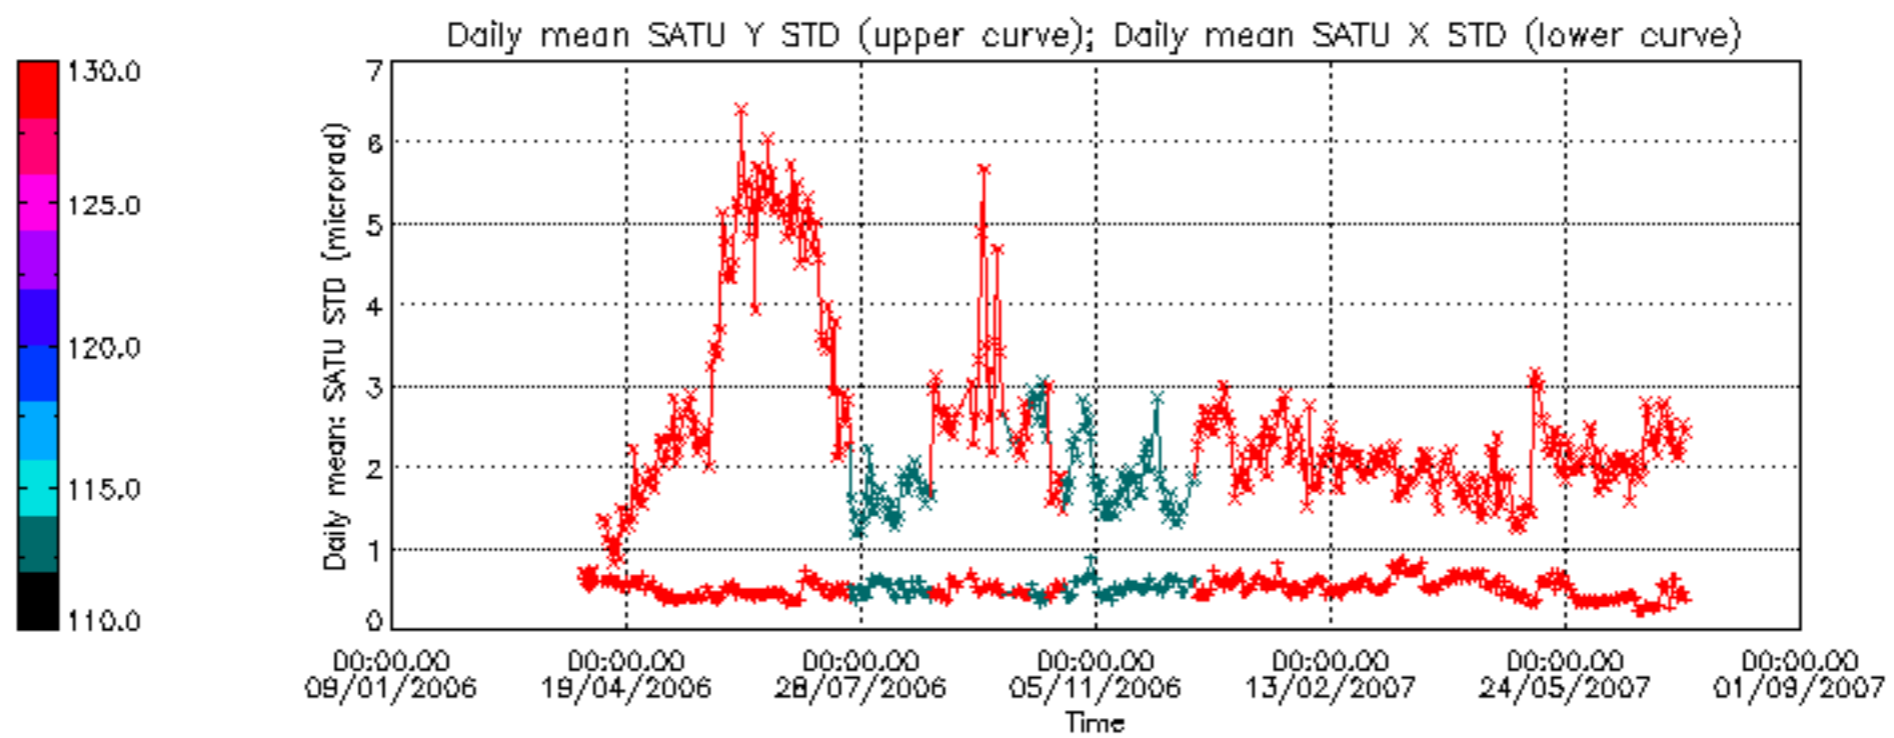

Percentage of cosmic ray hits per profile

Percentage of datation errors per profile

Percentage of star falling outside central band per profile

Percentage of saturation errors per profile

Tangent altitude at which the star is lost