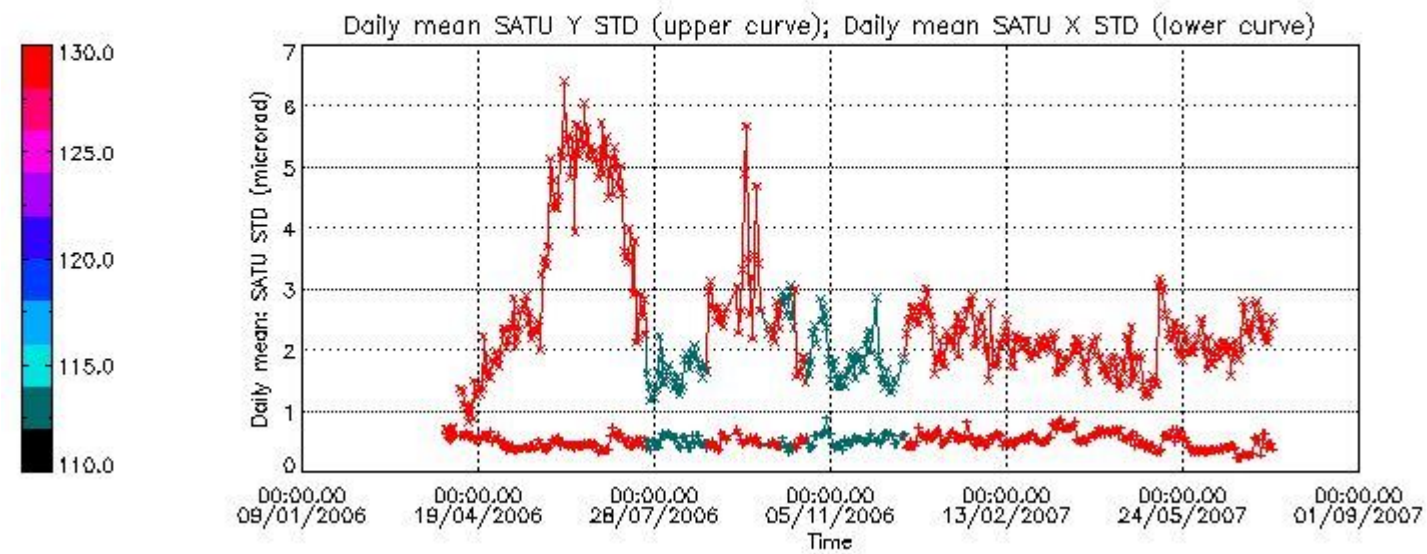

7.2.1 SATU NEA Statistics (table)

Statistics	SATU X (D)	SATU Y (D)	SATU X (B)	SATU Y (B)
Mean:	NaN	NaN	0.028977	-0.91918
St. deviation:	NaN	NaN	0.63788	3.1131
Maximum:	NaN	NaN	3.1000	6.5000
Minimum:	NaN	NaN	-3.5000	-10.200
Number of data:	NaN	NaN	7450.0	7450.0

7.2.2 Trend of daily SATU NEA St. deviation since 1st April 2006 (dark limb)

The long term trend of the SATU 'X' and 'Y' standard deviations should be constant during the whole mission.

The colorbar represents the start tangent altitude (km) of the occultations.

Upper curve: STD of SATU Y axis

Lower curve: STD of SATU X axis

8. Auxiliary Data Files used for the production reported in section 2.4

The number reported in the third column indicates since which file (see list in section 2.4) the corresponding auxiliary file has been used. The fourth column is the date of those product files.

Type	Auxiliary Filename	Used since product	Used since product date
INST_PHYS_CHARACTERISTICS	GOM_INS_AXNIEC20050627_150713_20030716_120000_20100101_000000	1	15-JUL-2007 21:04:34
CALIBRATION_DATABASE	GOM_CAL_AXVIEC20070713_071616_20070710_000000_20100101_000000	1	15-JUL-2007 21:04:34
LEVEL-1B_PROC_CONFIG	GOM_PR1_AXNIEC20050627_151042_20020301_000000_20100101_000000	1	15-JUL-2007 21:04:34
STAR_CATALOGUE	GOM_CAT_AXVIEC20020121_161009_20020101_000000_20200101_000000	1	15-JUL-2007 21:04:34
STELLAR_SPECTRA_DATABANK	GOM_STS_AXNIEC20040308_103538_20020101_160000_20100101_000000	1	15-JUL-2007 21:04:34
ECMWF_FILE	AUX_ECF_AXNECM20070715_062110_20070715_210000_20070716_090000	1	15-JUL-2007 21:04:34
OPTIONAL_ECMWF_FILE	MISSING	1	15-JUL-2007 21:04:34
ORBIT_DATA_FILE	DOR_NAV_OPNPDE20070715_210257_000041442059_00487_28096_3784.N1	1	15-JUL-2007 21:04:34