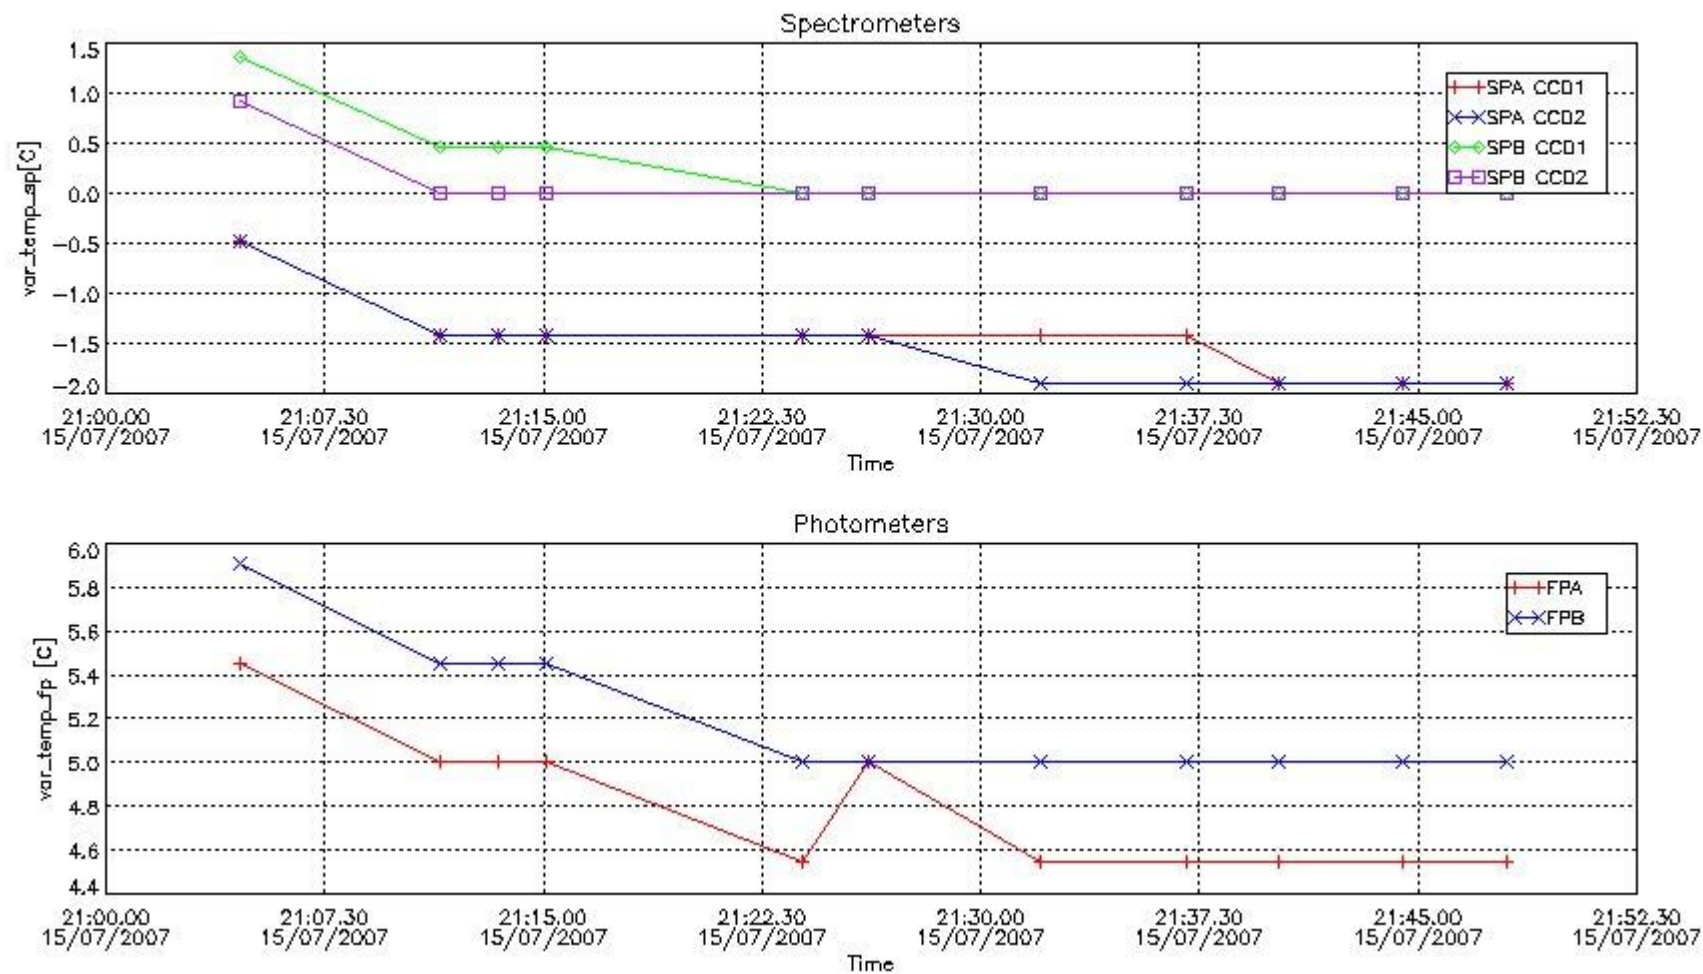

3. Plot of GOMOS spectrometers and photometers temperatures from level 1b data