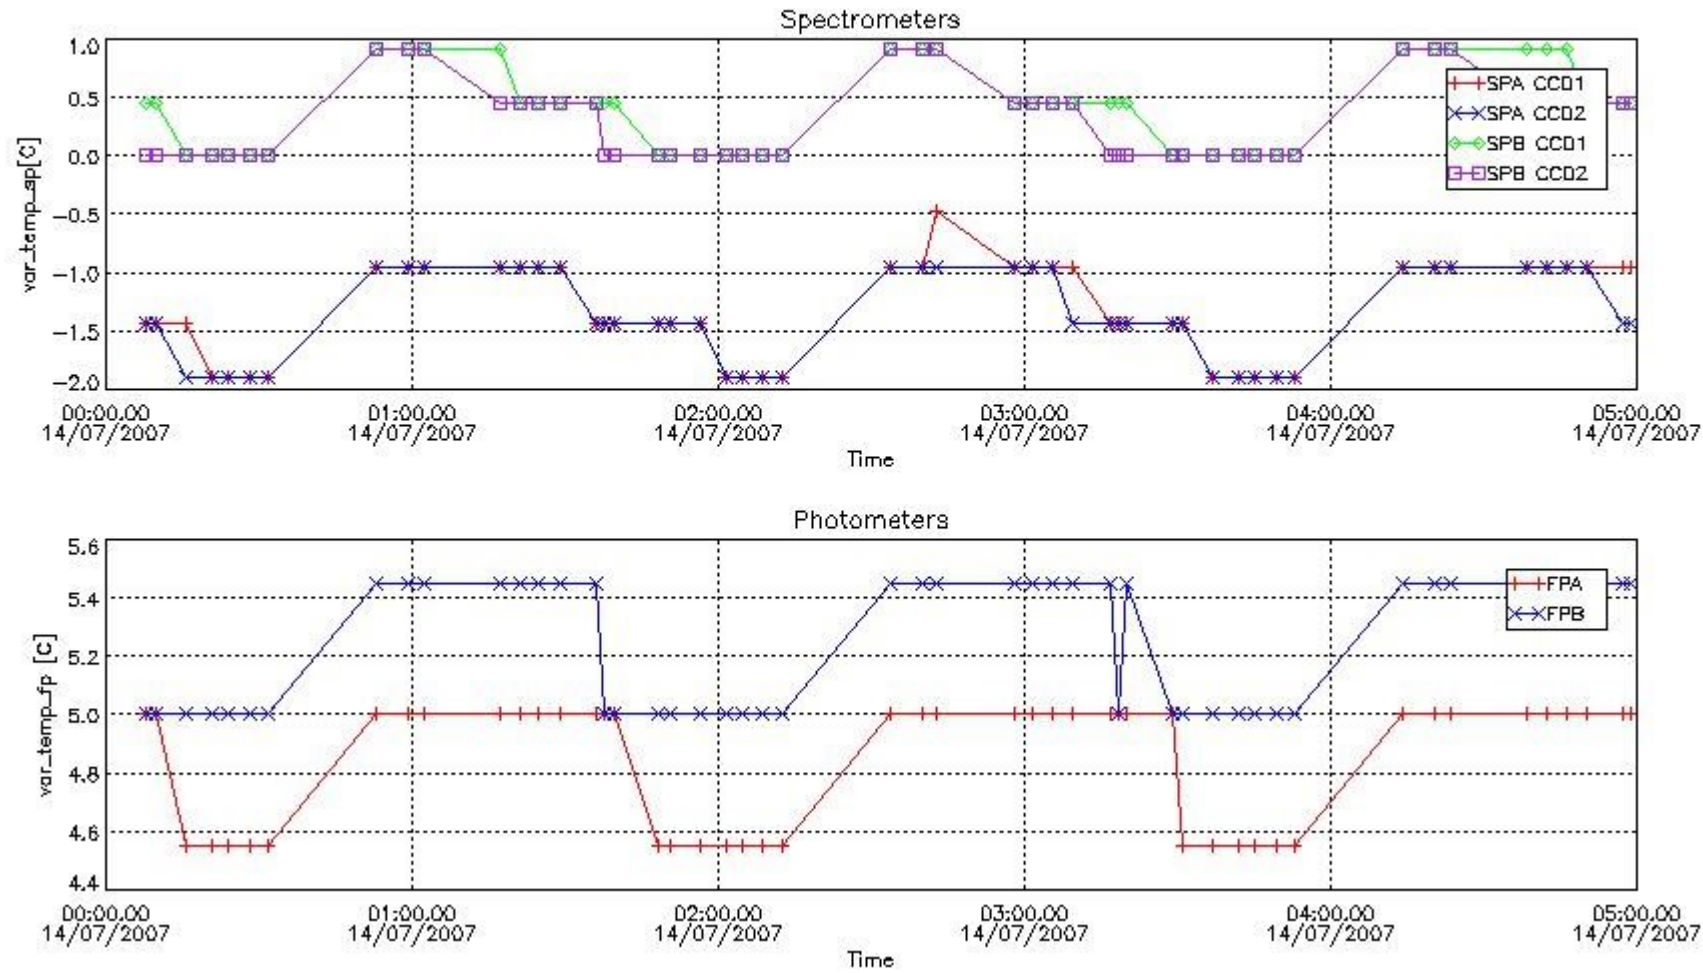

4. Overview of dark signal processing per product

The Dark Charge (DC) is a temperature-dependant signal added to the useful measurements and it is therefore subtracted from them during the processing. There are two phenomena that produce a continuous increase of the DC: the "hot pixels" (a pixel is "hot" when its DC exceeds by a significant amount its value measured on ground at the same temperature) and the "Random Telegraphic Signal" (abrupt change positive or negative of the CCD pixel signal, random in time, affecting only the DC part of the signal and not the photon generated signal).

In this section a list of products that did not use the Dark Sky Area (DSA) observation for the DC computation is given. It is also provided the mean DC plot per product for dark limb products with no error flag set.

4.1 All products used the DSA observation for the DC computation

4.2 Plot of mean dark charges per product: only products in DARK limb conditions without errors are used