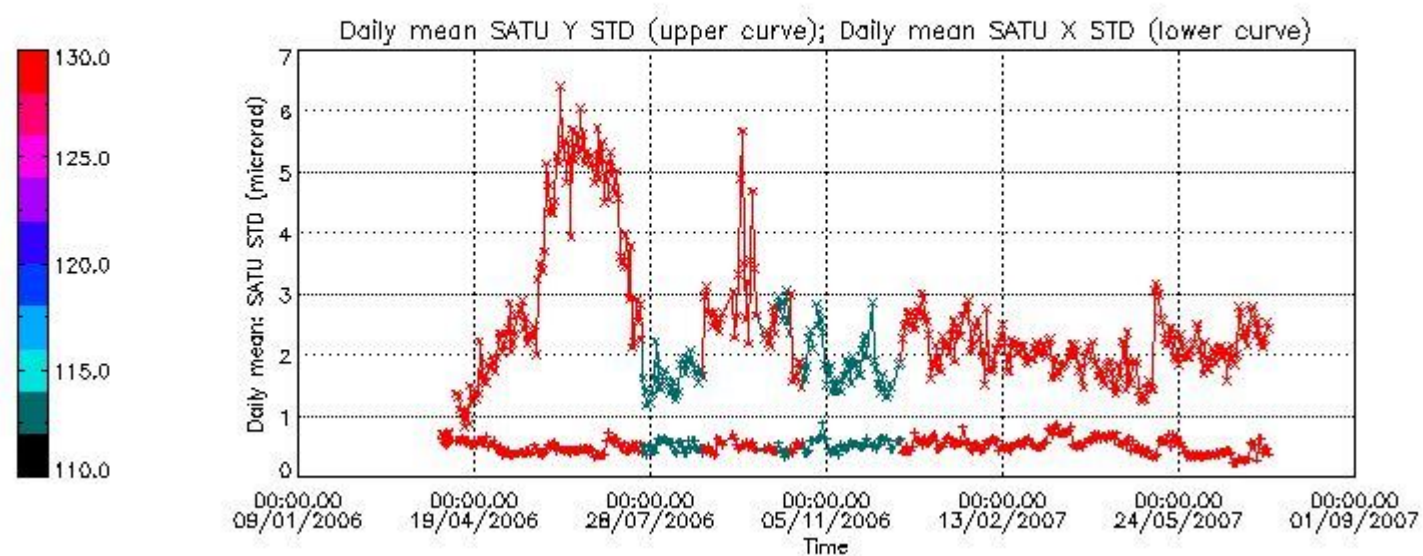

Number of data:	10800.	10800.	21450.	21450.

7.2.2 Trend of daily SATU NEA St. deviation since 1st April 2006 (dark limb)

The long term trend of the SATU 'X' and 'Y' standard deviations should be constant during the whole mission.

The colorbar represents the start tangent altitude (km) of the occultations.

Upper curve: STD of SATU Y axis
Lower curve: STD of SATU X axis

8. Auxiliary Data Files used for the production reported in section 2.4

The number reported in the third column indicates since which file (see list in section 2.4) the corresponding auxiliary file has been used. The fourth column is the date of those product files.

Type	Auxiliary Filename	Used since product	Used since product date
INST_PHYS_CHARACTERISTICS	GOM_INS_AXNIEC20050627_150713_20030716_120000_20100101_000000	1	14-JUL-2007 00:07:39
CALIBRATION_DATABASE	GOM_CAL_AXVIEC20070713_071616_20070710_000000_20100101_000000	1	14-JUL-2007 00:07:39
LEVEL-1B_PROC_CONFIG	GOM_PR1_AXNIEC20050627_151042_20020301_000000_20100101_000000	1	14-JUL-2007 00:07:39
STAR_CATALOGUE	GOM_CAT_AXVIEC20020121_161009_20020101_000000_20200101_000000	1	14-JUL-2007 00:07:39
STELLAR_SPECTRA_DATABANK	GOM_STS_AXNIEC20040308_103538_20020101_160000_20100101_000000	1	14-JUL-2007 00:07:39
ECMWF_FILE	AUX_ECF_AXNECM20070713_061112_20070713_210000_20070714_090000	1	14-JUL-2007 00:07:39
ECMWF_FILE	AUX_ECF_AXNECM20070713_182111_20070714_030000_20070714_150000	42	14-JUL-2007 04:14:11
OPTIONAL_ECMWF_FILE	MISSING	1	14-JUL-2007 00:07:39
ORBIT_DATA_FILE	DOR_NAV_OPNPDE20070713_214024_000057382059_00458_28067_3771.N1	1	14-JUL-2007 00:07:39
ORBIT_DATA_FILE	DOR_NAV_OPNPDE20070713_232121_000057382059_00459_28068_3772.N1	11	14-JUL-2007 01:17:19
ORBIT_DATA_FILE	DOR_NAV_OPNPDE20070714_010218_000041442059_00460_28069_3773.N1	25	14-JUL-2007 02:33:35
ORBIT_DATA_FILE	DOR_NAV_OPNPDE20070714_021122_000057382059_00461_28070_3774.N1	42	14-JUL-2007 04:14:11