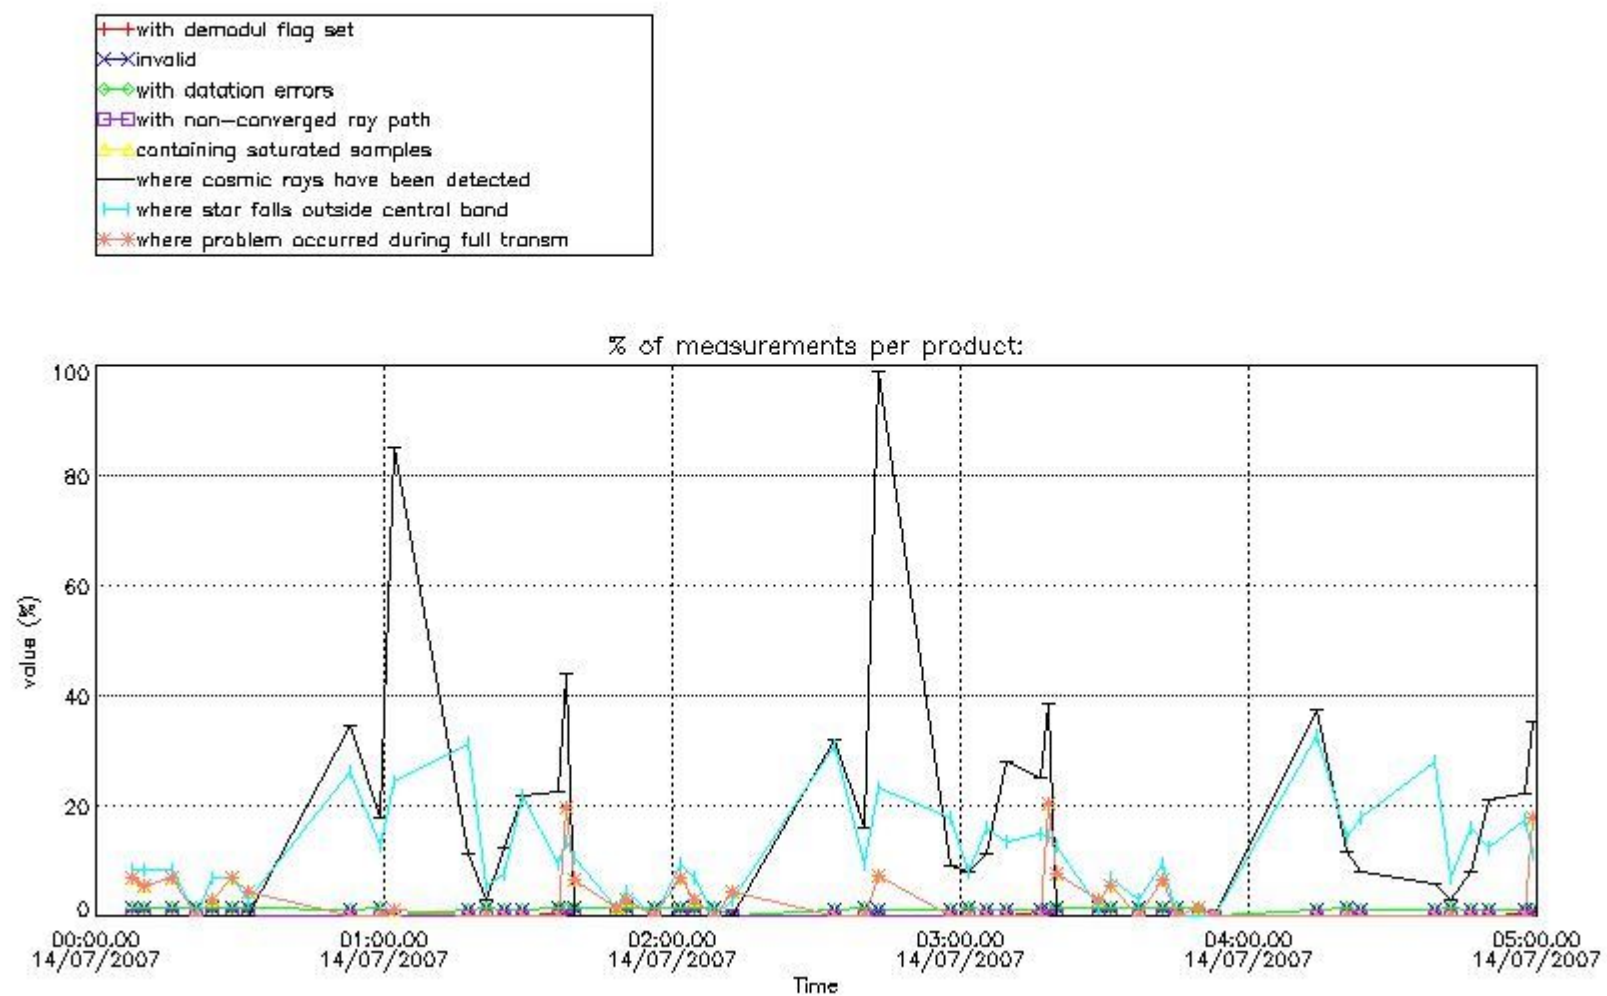

At least one measurement with demodulation flag set:	12.0000 %
Reference spectrum computed from DB:	0.00000 %
Reference spectrum with small number of measurements:	0.00000 %
SATU data not used:	0.00000 %

5.2 Plot quality information per product (time dependant)

5.3 Plot quality information per product (world map)