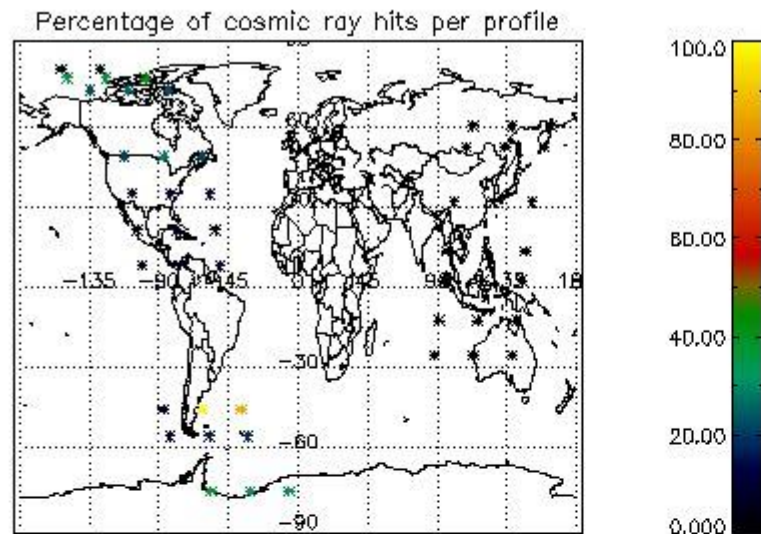

6. Statistics and plot of tangent altitude of the last measurement (DARK & BRIGHT products without errors)

6.1 Statistics on tangent altitude lost:

Statistics	DARK	BRIGHT	TWILIGHT
Mean:	13.818	22.070	6.5853
St. deviation:	5.1099	4.4195	1.5011
Maximum:	21.127	31.974	8.0831
Minimum:	5.5293	14.597	5.0810
Number of data:	12.000	26.000	3.0000

6.2 Plot for DARK limb products