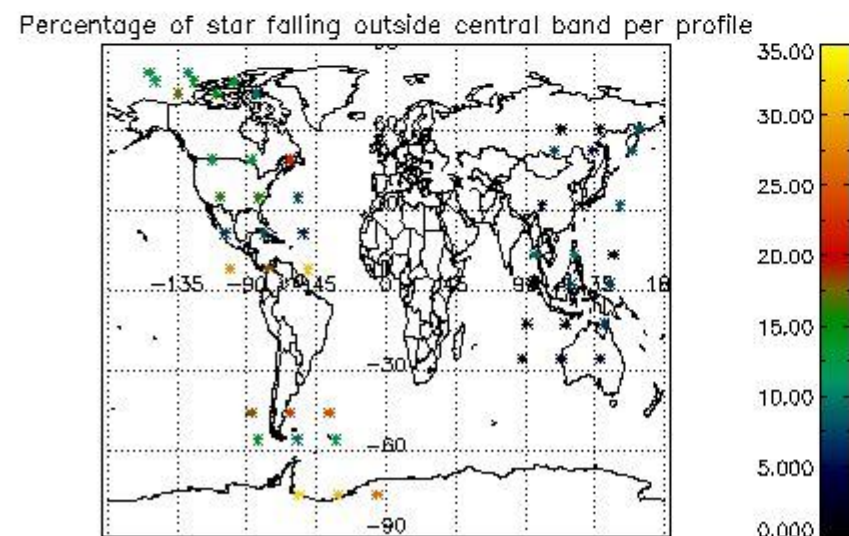

6. Statistics and plot of tangent altitude of the last measurement (DARK & BRIGHT products without errors)

6.1 Statistics on tangent altitude lost:

Statistics	DARK	BRIGHT	TWILIGHT
Mean:	13.818	22.070	6.5853
St. deviation:	5.1099	4.4195	1.5011
Maximum:	21.127	31.974	8.0831
Minimum:	5.5293	14.597	5.0810
Number of data:	12.000	26.000	3.0000

6.2 Plot for DARK limb products