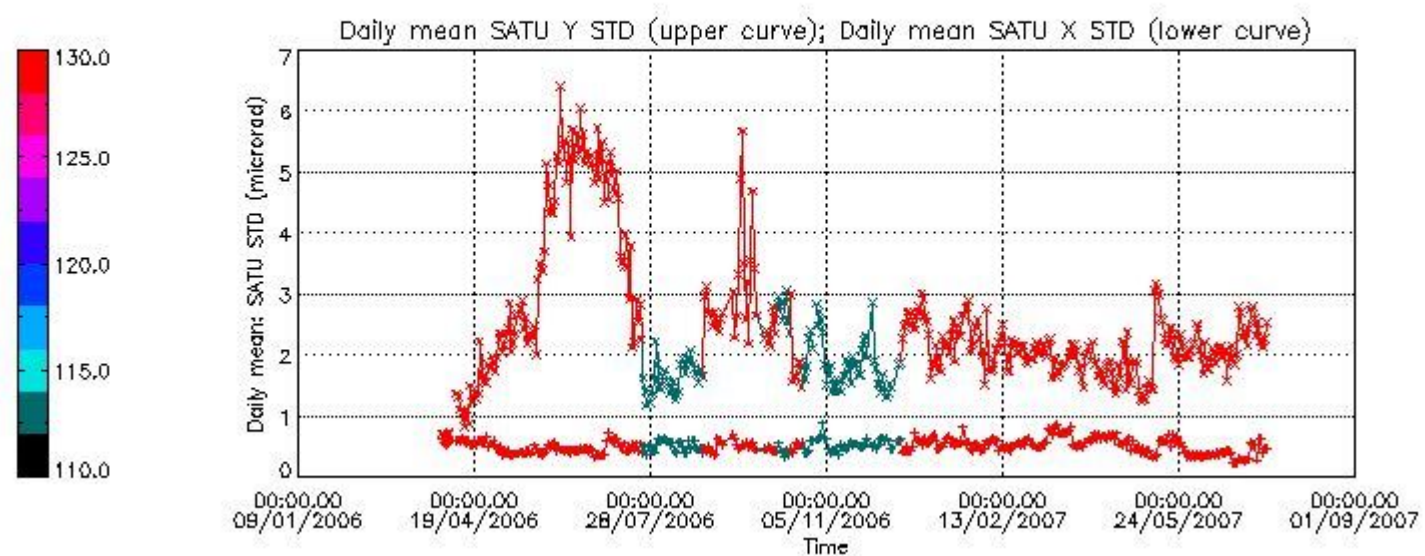

Number of data:	12750.	12750.	19850.	19850.

7.2.2 Trend of daily SATU NEA St. deviation since 1st April 2006 (dark limb)

The long term trend of the SATU 'X' and 'Y' standard deviations should be constant during the whole mission.

The colorbar represents the start tangent altitude (km) of the occultations.

Upper curve: STD of SATU Y axis

Lower curve: STD of SATU X axis

8. Auxiliary Data Files used for the production reported in section 2.4

The number reported in the third column indicates since which file (see list in section 2.4) the corresponding auxiliary file has been used. The fourth column is the date of those product files.

Type	Auxiliary Filename	Used since product	Used since product date
INST_PHYS_CHARACTERISTICS	GOM_INS_AXNIEC20050627_150713_20030716_120000_20100101_000000	1	13-JUL-2007 00:08:11
CALIBRATION_DATABASE	GOM_CAL_AXVIEC20070702_090425_20070701_000000_20100101_000000	1	13-JUL-2007 00:08:11
CALIBRATION_DATABASE	GOM_CAL_AXVIEC20070713_071616_20070710_000000_20100101_000000	19	13-JUL-2007 03:05:09
LEVEL-1B_PROC_CONFIG	GOM_PR1_AXNIEC20050627_151042_20020301_000000_20100101_000000	1	13-JUL-2007 00:08:11
STAR_CATALOGUE	GOM_CAT_AXVIEC20020121_161009_20020101_000000_20200101_000000	1	13-JUL-2007 00:08:11
STELLAR_SPECTRA_DATABANK	GOM_STS_AXNIEC20040308_103538_20020101_160000_20100101_000000	1	13-JUL-2007 00:08:11
ECMWF_FILE	AUX_ECF_AXNECM20070712_061110_20070712_210000_20070713_090000	1	13-JUL-2007 00:08:11
ECMWF_FILE	AUX_ECF_AXNECM20070712_182110_20070713_030000_20070713_150000	19	13-JUL-2007 03:05:09
OPTIONAL_ECMWF_FILE	MISSING	1	13-JUL-2007 00:08:11
ORBIT_DATA_FILE	DOR_NAV_OPNPDE20070712_220706_000060572059_00444_28053_3765.N1	1	13-JUL-2007 00:08:11
ORBIT_DATA_FILE	DOR_NAV_OPNPDE20070713_024323_000057382059_00447_28056_3768.N1	19	13-JUL-2007 03:05:09
ORBIT_DATA_FILE	DOR_NAV_OPNPDE20070713_042420_000057382059_00448_28057_3769.N1	33	13-JUL-2007 04:45:45