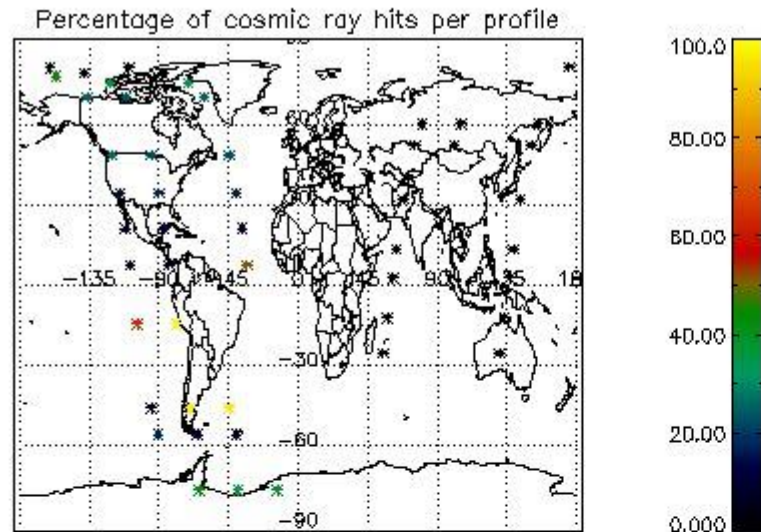

6. Statistics and plot of tangent altitude of the last measurement (DARK & BRIGHT products without errors)

6.1 Statistics on tangent altitude lost:

Statistics	DARK	BRIGHT	TWILIGHT
Mean:	16.441	20.123	8.9164
St. deviation:	2.9222	3.6507	2.5369
Maximum:	21.471	27.618	10.963
Minimum:	11.872	12.515	6.0782
Number of data:	14.000	24.000	3.0000

6.2 Plot for DARK limb products