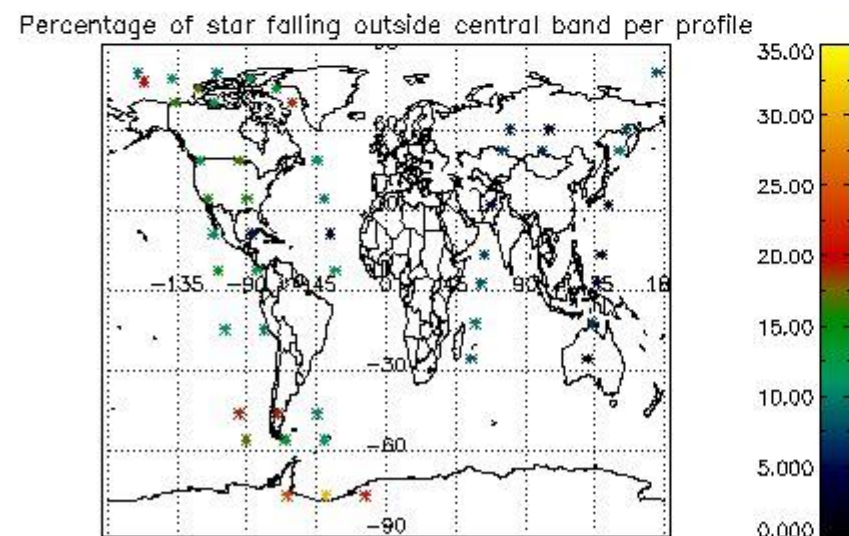

6. Statistics and plot of tangent altitude of the last measurement (DARK & BRIGHT products without errors)

6.1 Statistics on tangent altitude lost:

Statistics	DARK	BRIGHT	TWILIGHT
Mean:	16.441	20.123	8.9164
St. deviation:	2.9222	3.6507	2.5369
Maximum:	21.471	27.618	10.963
Minimum:	11.872	12.515	6.0782
Number of data:	14.000	24.000	3.0000

6.2 Plot for DARK limb products