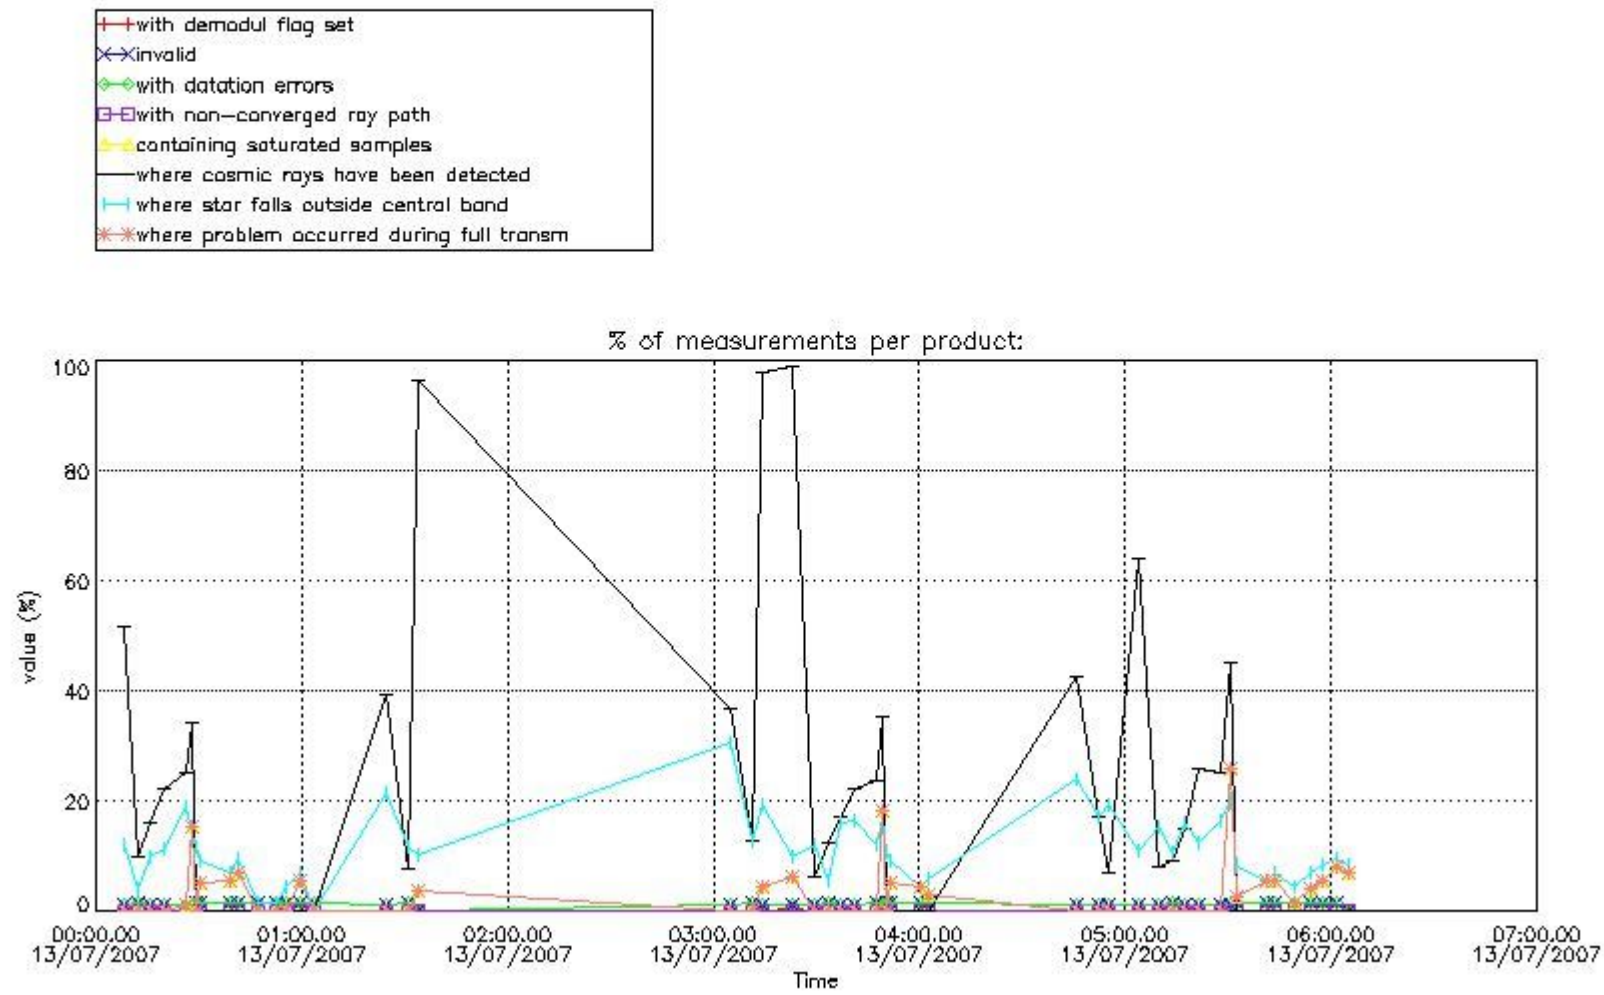

At least one measurement with demodulation flag set:	16.0000 %
Reference spectrum computed from DB:	0.00000 %
Reference spectrum with small number of measurements:	0.00000 %
SATU data not used:	0.00000 %

5.2 Plot quality information per product (time dependant)

5.3 Plot quality information per product (world map)