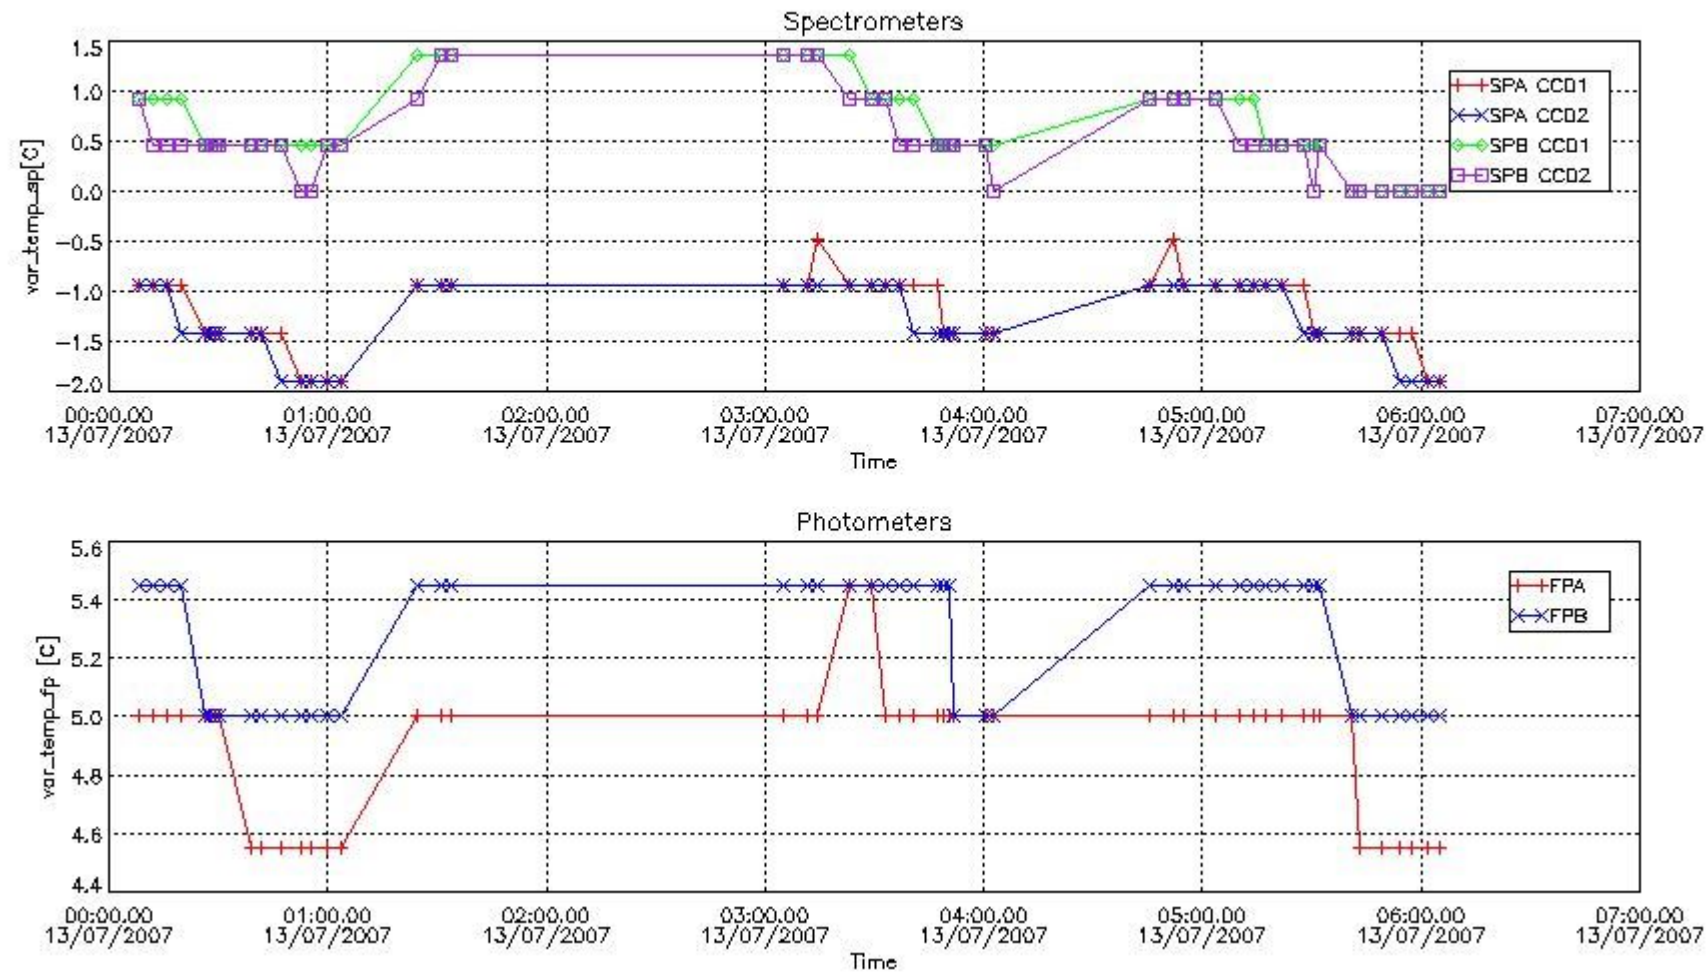

4. Overview of dark signal processing per product

The Dark Charge (DC) is a temperature-dependant signal added to the useful measurements and it is therefore subtracted from them during the processing. There are two phenomena that produce a continuous increase of the DC: the "hot pixels" (a pixel is "hot" when its DC exceeds by a significant amount its value measured on ground at the same temperature) and the "Random Telegraphic Signal" (abrupt change positive or negative of the CCD pixel signal, random in time, affecting only the DC part of the signal and not the photon generated signal).

In this section a list of products that did not use the Dark Sky Area (DSA) observation for the DC computation is given. It is also provided the mean DC plot per product for dark limb products with no error flag set.

4.1 All products used the DSA observation for the DC computation

4.2 Plot of mean dark charges per product: only products in DARK limb conditions without errors are used