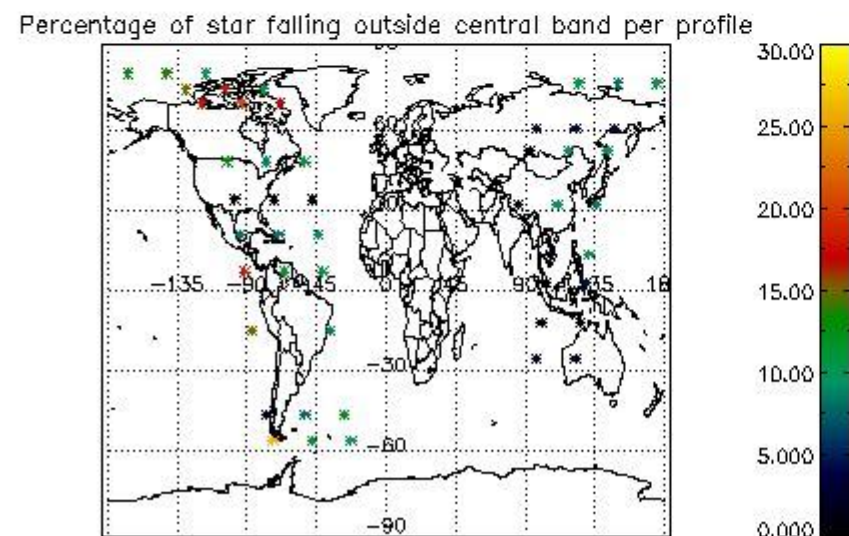

5.2 Plot quality information per product (time dependant)

5.3 Plot quality information per product (world map)

6. Statistics and plot of tangent altitude of the last measurement (DARK & BRIGHT products without errors)