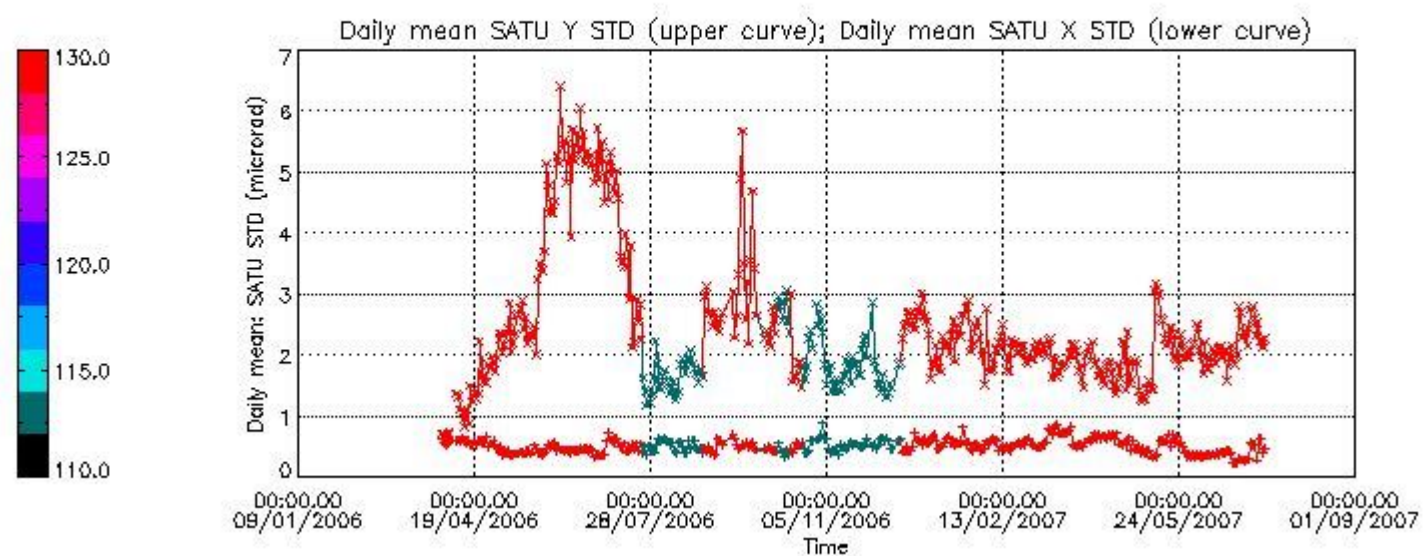

Number of data:	12800.	12800.	21900.	21900.

7.2.2 Trend of daily SATU NEA St. deviation since 1st April 2006 (dark limb)

The long term trend of the SATU 'X' and 'Y' standard deviations should be constant during the whole mission.

The colorbar represents the start tangent altitude (km) of the occultations.

Upper curve: STD of SATU Y axis

Lower curve: STD of SATU X axis

8. Auxiliary Data Files used for the production reported in section 2.4

The number reported in the third column indicates since which file (see list in section 2.4) the corresponding auxiliary file has been used. The fourth column is the date of those product files.

Type	Auxiliary Filename	Used since product	Used since product date
INST_PHYS_CHARACTERISTICS	GOM_INS_AXNIEC20050627_150713_20030716_120000_20100101_000000	1	12-JUL-2007 00:21:52
CALIBRATION_DATABASE	GOM_CAL_AXVIEC20070702_090425_20070701_000000_20100101_000000	1	12-JUL-2007 00:21:52
LEVEL-1B_PROC_CONFIG	GOM_PR1_AXNIEC20050627_151042_20020301_000000_20100101_000000	1	12-JUL-2007 00:21:52
STAR_CATALOGUE	GOM_CAT_AXVIEC20020121_161009_20020101_000000_20200101_000000	1	12-JUL-2007 00:21:52
STELLAR_SPECTRA_DATABANK	GOM_STS_AXNIEC20040308_103538_20020101_160000_20100101_000000	1	12-JUL-2007 00:21:52
ECMWF_FILE	AUX_ECF_AXNECM20070711_061110_20070711_210000_20070712_090000	1	12-JUL-2007 00:21:52
ECMWF_FILE	AUX_ECF_AXNECM20070711_181112_20070712_030000_20070712_150000	36	12-JUL-2007 03:43:04
OPTIONAL_ECMWF_FILE	MISSING	1	12-JUL-2007 00:21:52
ORBIT_DATA_FILE	DOR_NAV_OPNPDE20070711_205809_000060572059_00429_28038_3758.N1	1	12-JUL-2007 00:21:52
ORBIT_DATA_FILE	DOR_NAV_OPNPDE20070711_224425_000057382059_00430_28039_3759.N1	3	12-JUL-2007 00:33:29
ORBIT_DATA_FILE	DOR_NAV_OPNPDE20070712_002522_000054192059_00431_28040_3760.N1	19	12-JUL-2007 02:02:28
ORBIT_DATA_FILE	DOR_NAV_OPNPDE20070712_020100_000041442059_00432_28041_3761.N1	36	12-JUL-2007 03:43:04