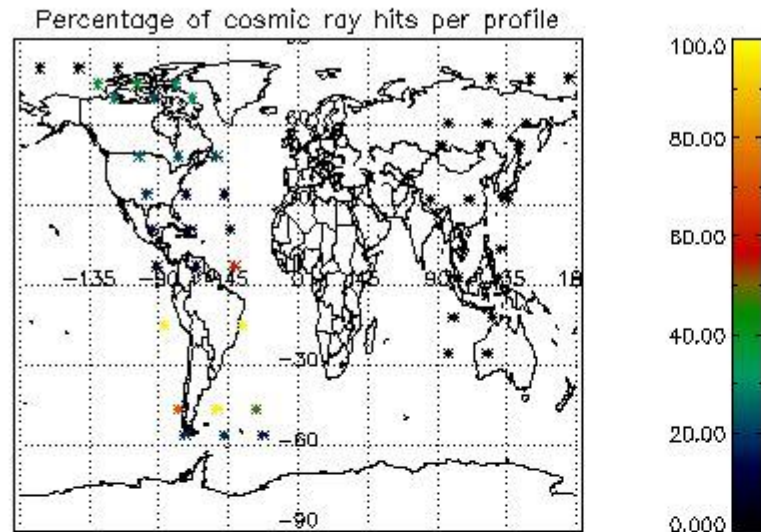

6. Statistics and plot of tangent altitude of the last measurement (DARK & BRIGHT products without errors)

6.1 Statistics on tangent altitude lost:

Statistics	DARK	BRIGHT	TWILIGHT
Mean:	17.048	21.015	NaN
St. deviation:	3.5905	4.4054	NaN
Maximum:	23.271	30.084	NaN
Minimum:	8.5020	14.186	NaN
Number of data:	14.000	26.000	NaN

6.2 Plot for DARK limb products