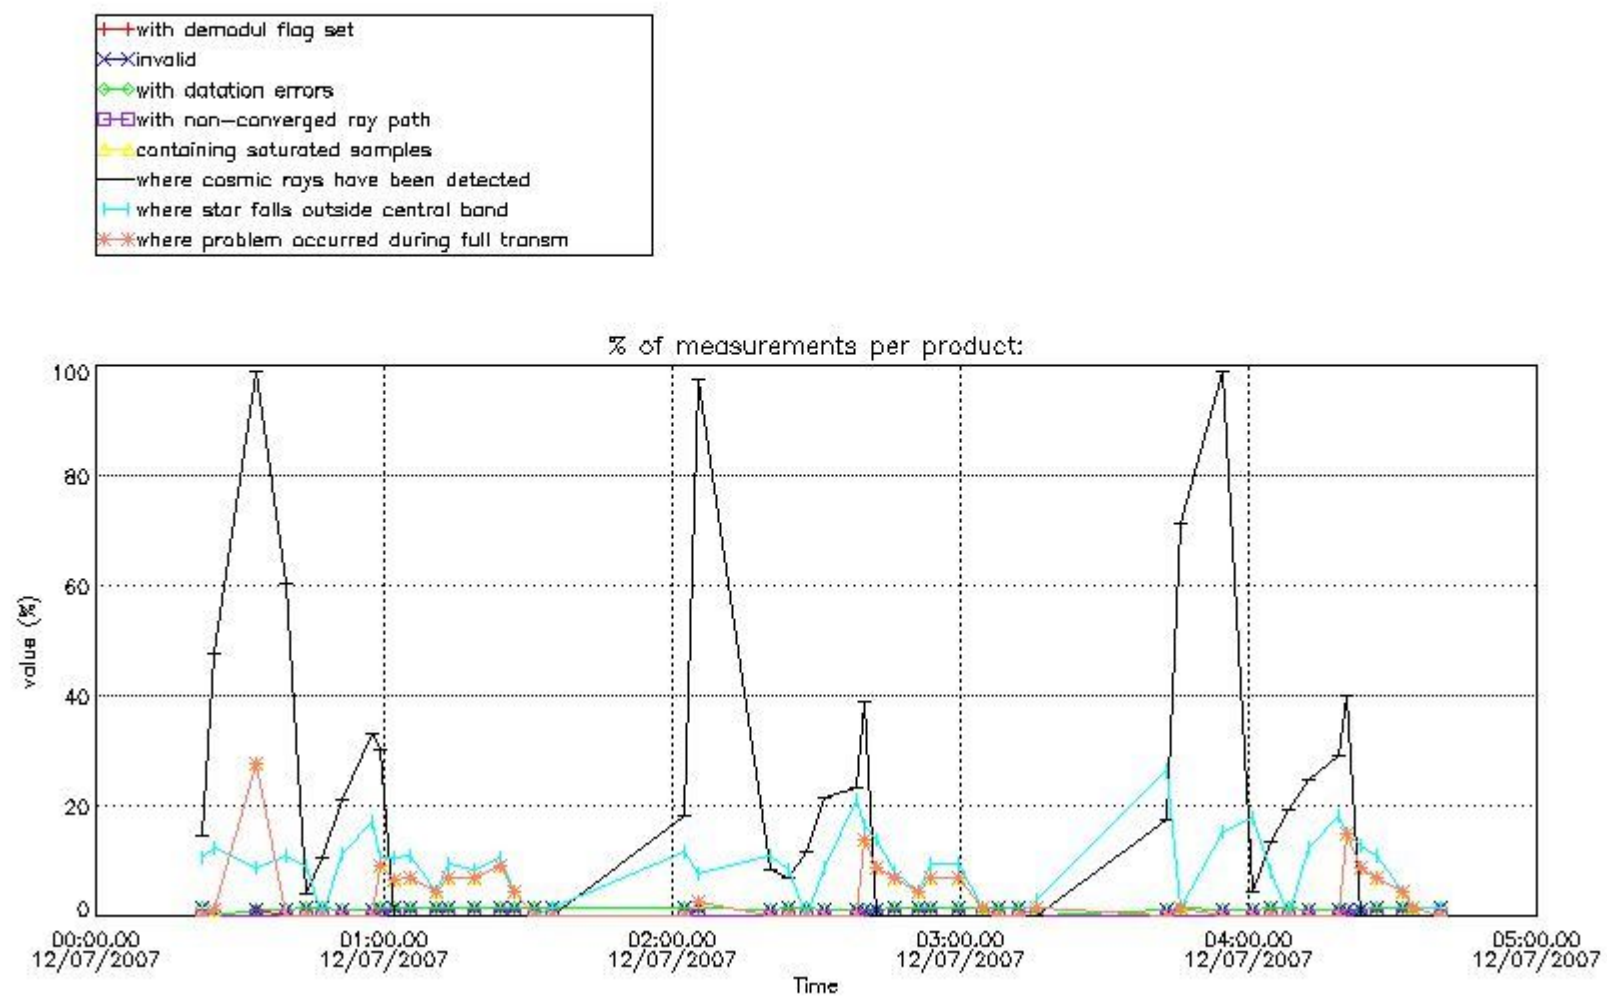

At least one measurement with demodulation flag set:	16.3265 %
Reference spectrum computed from DB:	0.00000 %
Reference spectrum with small number of measurements:	0.00000 %
SATU data not used:	0.00000 %

5.2 Plot quality information per product (time dependant)

5.3 Plot quality information per product (world map)