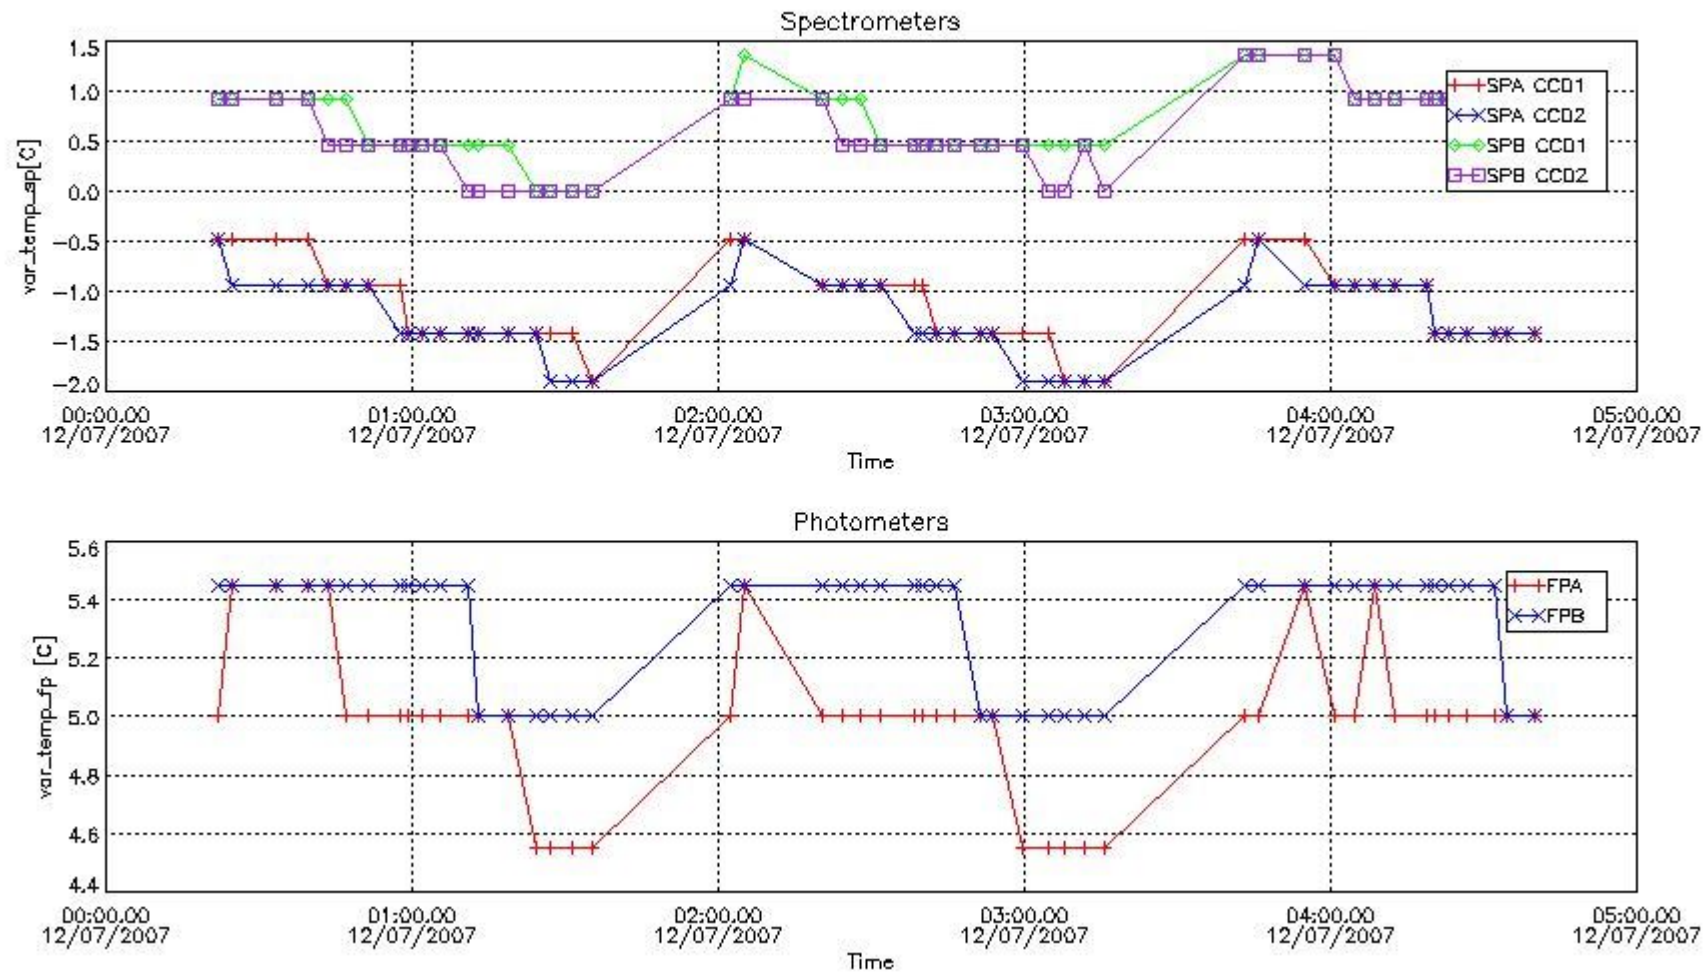

3. Plot of GOMOS spectrometers and photometers temperatures from level 1b data

4. Overview of dark signal processing per product

The Dark Charge (DC) is a temperature-dependant signal added to the useful measurements and it is therefore subtracted from them during the processing. There are two phenomena that produce a continuous increase of the DC: the "hot pixels" (a pixel is "hot" when its DC exceeds by a significant amount its value measured on ground at the same temperature) and the "Random Telegraphic Signal" (abrupt change positive or negative of the CCD pixel signal, random in time, affecting only the DC part of the signal and not the photon generated signal).

In this section a list of products that did not use the Dark Sky Area (DSA) observation for the DC computation is given. It is also provided the mean DC plot per product for dark limb products with no error flag set.

4.1 All products used the DSA observation for the DC computation

4.2 Plot of mean dark charges per product: only products in DARK limb conditions without errors are used