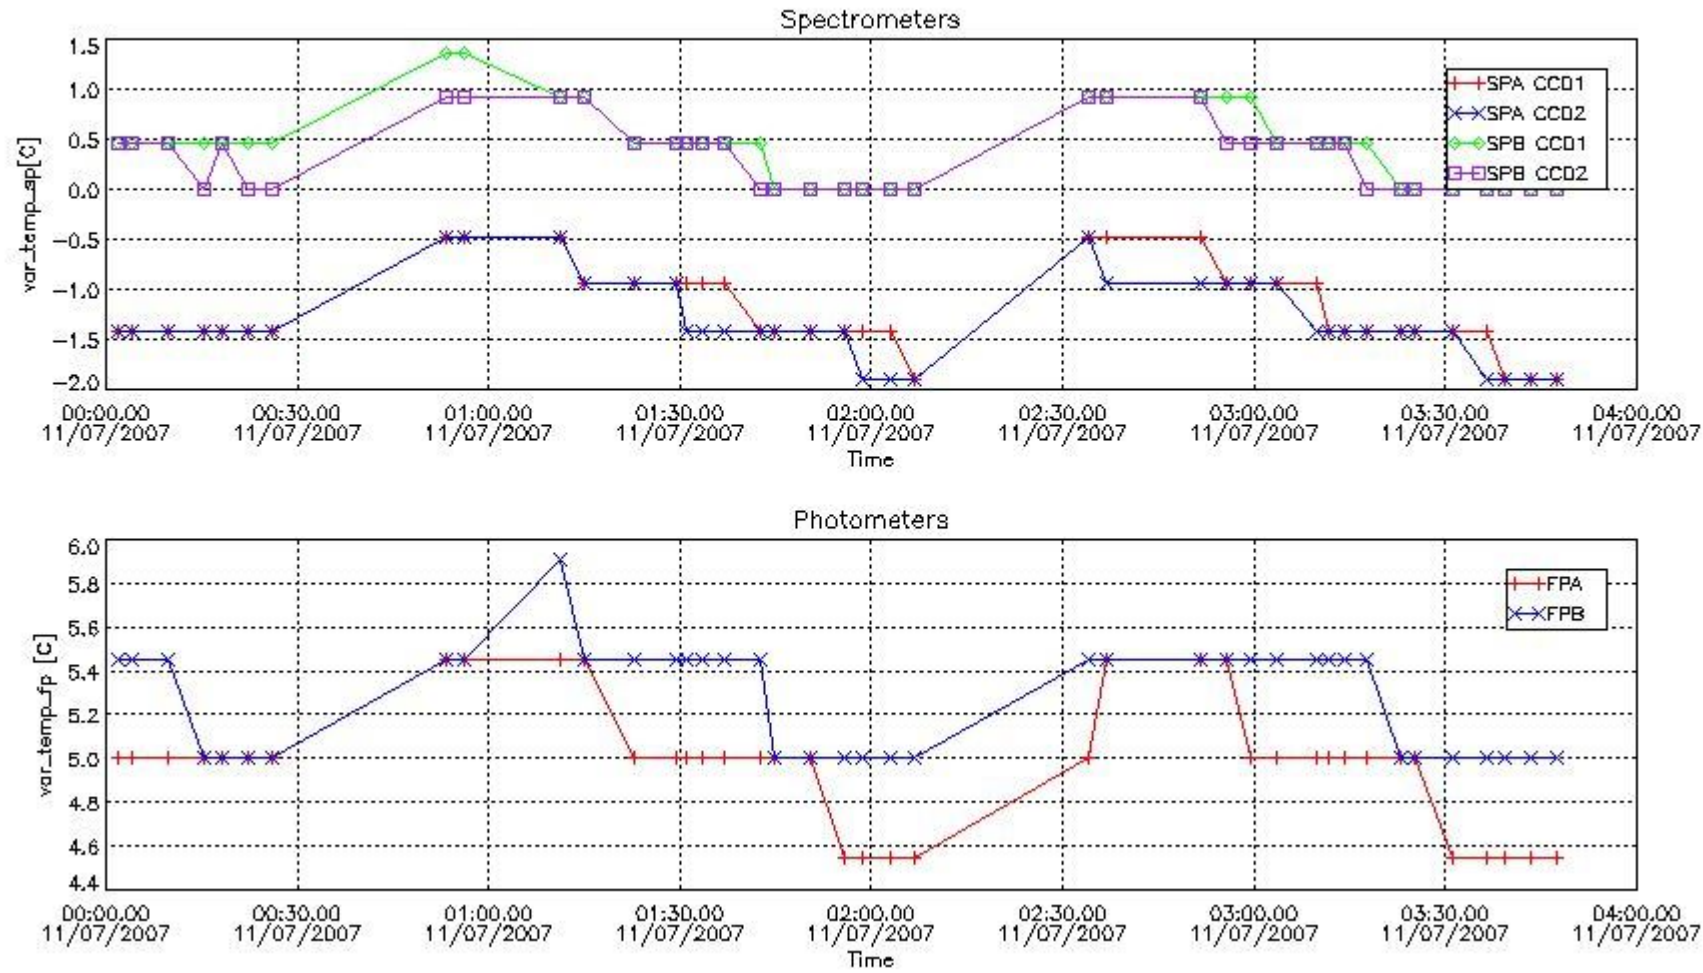

4. Overview of dark signal processing per product

The Dark Charge (DC) is a temperature-dependant signal added to the useful measurements and it is therefore subtracted from them during the processing. There are two phenomena that produce a continuous increase of the DC: the "hot pixels" (a pixel is "hot" when its DC exceeds by a significant amount its value measured on ground at the same temperature) and the "Random Telegraphic Signal" (abrupt change positive or negative of the CCD pixel signal, random in time, affecting only the DC part of the signal and not the photon generated signal).

In this section a list of products that did not use the Dark Sky Area (DSA) observation for the DC computation is given. It is also provided the mean DC plot per product for dark limb products with no error flag set.

4.1 All products used the DSA observation for the DC computation

4.2 Plot of mean dark charges per product: only products in DARK limb conditions without errors are used