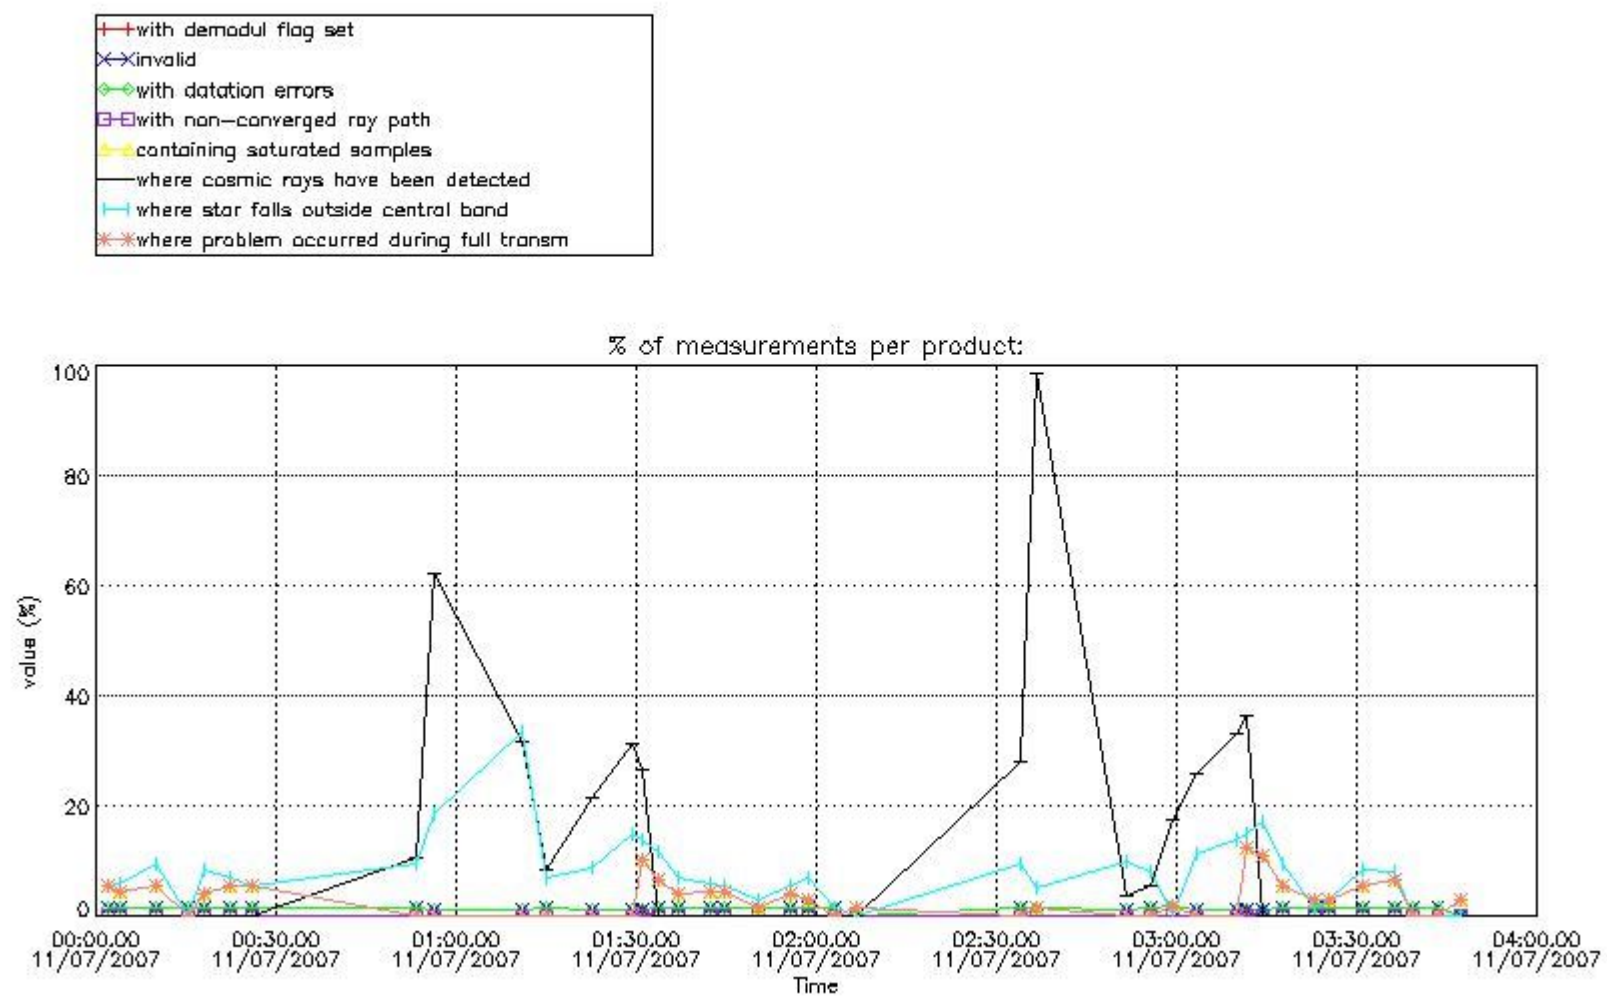

At least one measurement with demodulation flag set:	20.0000 %
Reference spectrum computed from DB:	0.00000 %
Reference spectrum with small number of measurements:	0.00000 %
SATU data not used:	0.00000 %

5.2 Plot quality information per product (time dependant)

5.3 Plot quality information per product (world map)