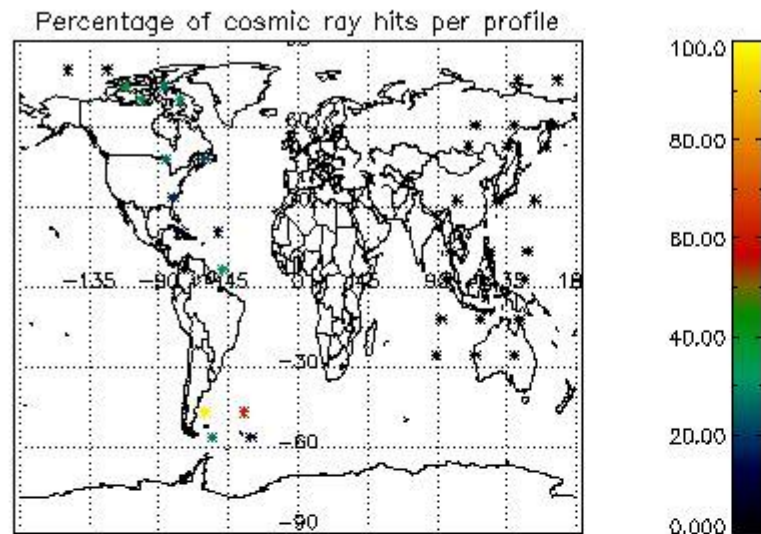

6. Statistics and plot of tangent altitude of the last measurement (DARK & BRIGHT products without errors)

6.1 Statistics on tangent altitude lost:

Statistics	DARK	BRIGHT	TWILIGHT
Mean:	16.076	22.353	NaN
St. deviation:	5.4591	3.9943	NaN
Maximum:	21.261	29.629	NaN
Minimum:	4.3029	14.266	NaN
Number of data:	8.0000	25.000	NaN

6.2 Plot for DARK limb products