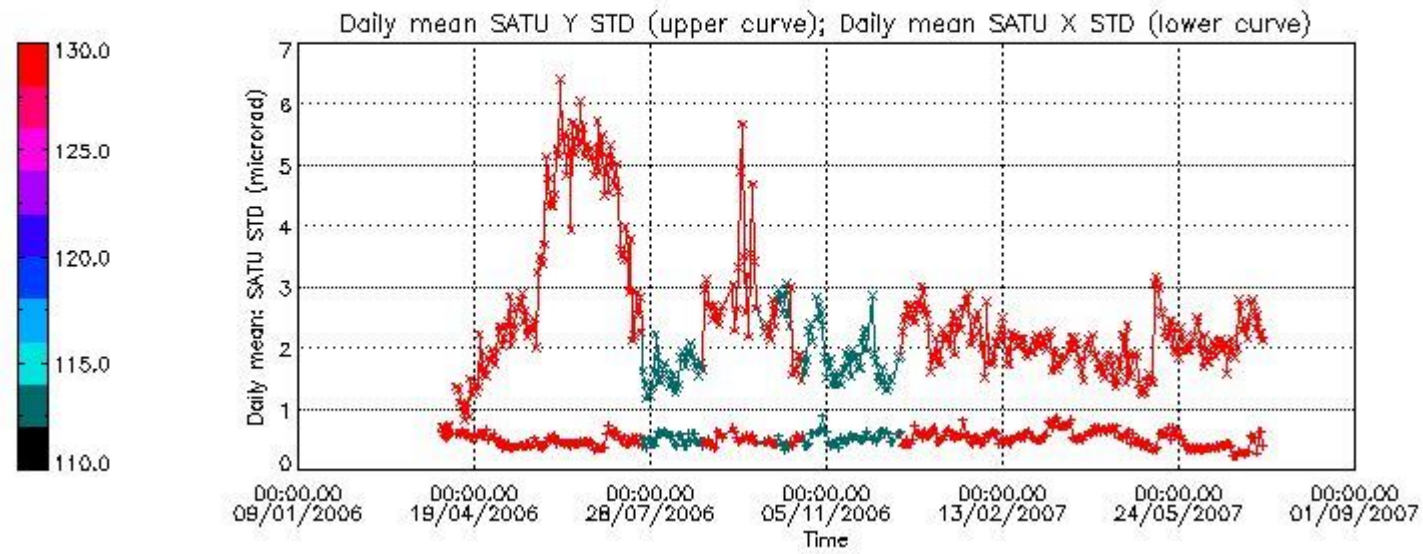

Number of data:	7100.0	7100.0	20550.	20550.

7.2.2 Trend of daily SATU NEA St. deviation since 1st April 2006 (dark limb)

The long term trend of the SATU 'X' and 'Y' standard deviations should be constant during the whole mission.

The colorbar represents the start tangent altitude (km) of the occultations.

Upper curve: STD of SATU Y axis

Lower curve: STD of SATU X axis

8. Auxiliary Data Files used for the production reported in section 2.4

The number reported in the third column indicates since which file (see list in section 2.4) the corresponding auxiliary file has been used. The fourth column is the date of those product files.

Type	Auxiliary Filename	Used since product	Used since product date
INST_PHYS_CHARACTERISTICS	GOM_INS_AXNIEC20050627_150713_20030716_120000_20100101_000000	1	11-JUL-2007 00:01:50
CALIBRATION_DATABASE	GOM_CAL_AXVIEC20070702_090425_20070701_000000_20100101_000000	1	11-JUL-2007 00:01:50
LEVEL-1B_PROC_CONFIG	GOM_PR1_AXNIEC20050627_151042_20020301_000000_20100101_000000	1	11-JUL-2007 00:01:50
STAR_CATALOGUE	GOM_CAT_AXVIEC20020121_161009_20020101_000000_20200101_000000	1	11-JUL-2007 00:01:50
STELLAR_SPECTRA_DATABANK	GOM_STS_AXNIEC20040308_103538_20020101_160000_20100101_000000	1	11-JUL-2007 00:01:50
ECMWF_FILE	AUX_ECF_AXNECM20070710_061112_20070710_210000_20070711_090000	1	11-JUL-2007 00:01:50
OPTIONAL_ECMWF_FILE	MISSING	1	11-JUL-2007 00:01:50
ORBIT_DATA_FILE	DOR_NAV_OPNPDE20070710_213009_000060572059_00415_28024_3751.N1	1	11-JUL-2007 00:01:50
ORBIT_DATA_FILE	DOR_NAV_OPNPDE20070710_231106_000057382059_00416_28025_3752.N1	9	11-JUL-2007 00:56:11
ORBIT_DATA_FILE	DOR_NAV_OPNPDE20070711_005203_000041442059_00417_28026_3753.N1	24	11-JUL-2007 02:34:03