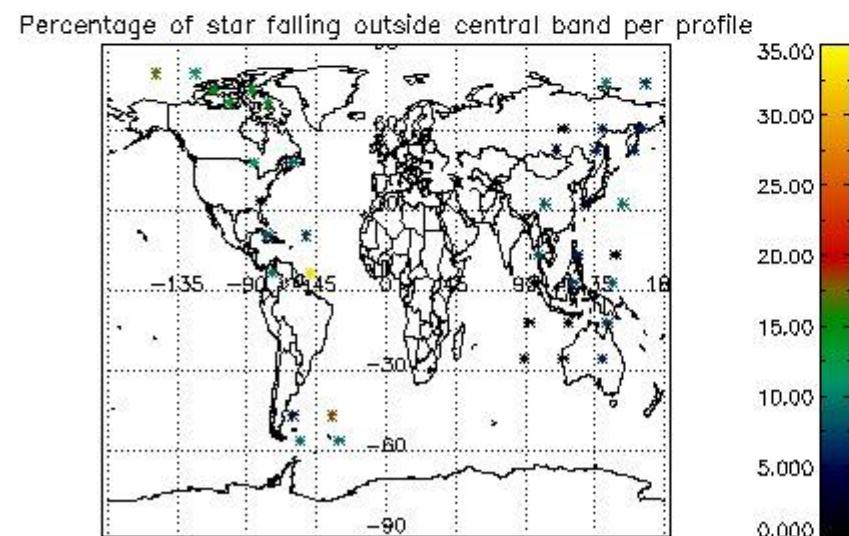

6. Statistics and plot of tangent altitude of the last measurement (DARK & BRIGHT products without errors)

6.1 Statistics on tangent altitude lost:

Statistics	DARK	BRIGHT	TWILIGHT
Mean:	16.076	22.353	NaN
St. deviation:	5.4591	3.9943	NaN
Maximum:	21.261	29.629	NaN
Minimum:	4.3029	14.266	NaN
Number of data:	8.0000	25.000	NaN

6.2 Plot for DARK limb products