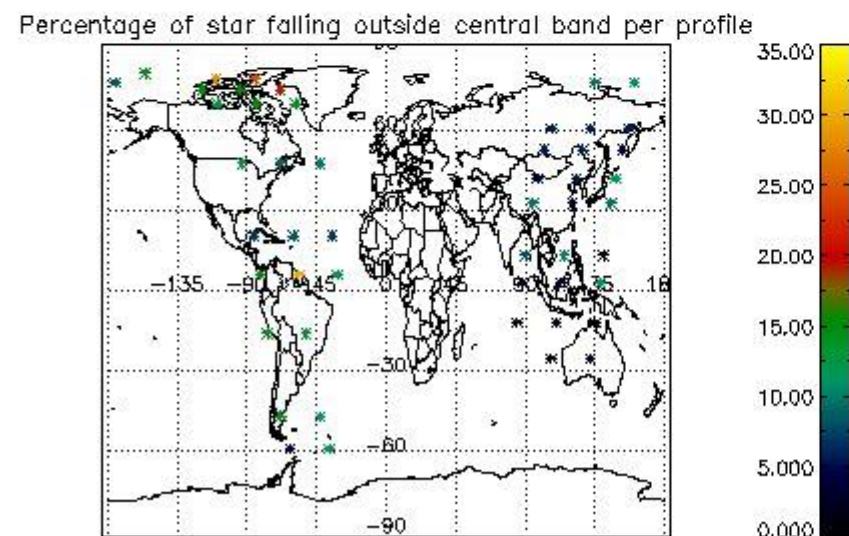

6. Statistics and plot of tangent altitude of the last measurement (DARK & BRIGHT products without errors)

6.1 Statistics on tangent altitude lost:

Statistics	DARK	BRIGHT	TWILIGHT
Mean:	16.596	21.213	NaN
St. deviation:	4.2299	5.3394	NaN
Maximum:	21.678	32.660	NaN
Minimum:	6.0257	7.5971	NaN
Number of data:	12.000	29.000	NaN

6.2 Plot for DARK limb products