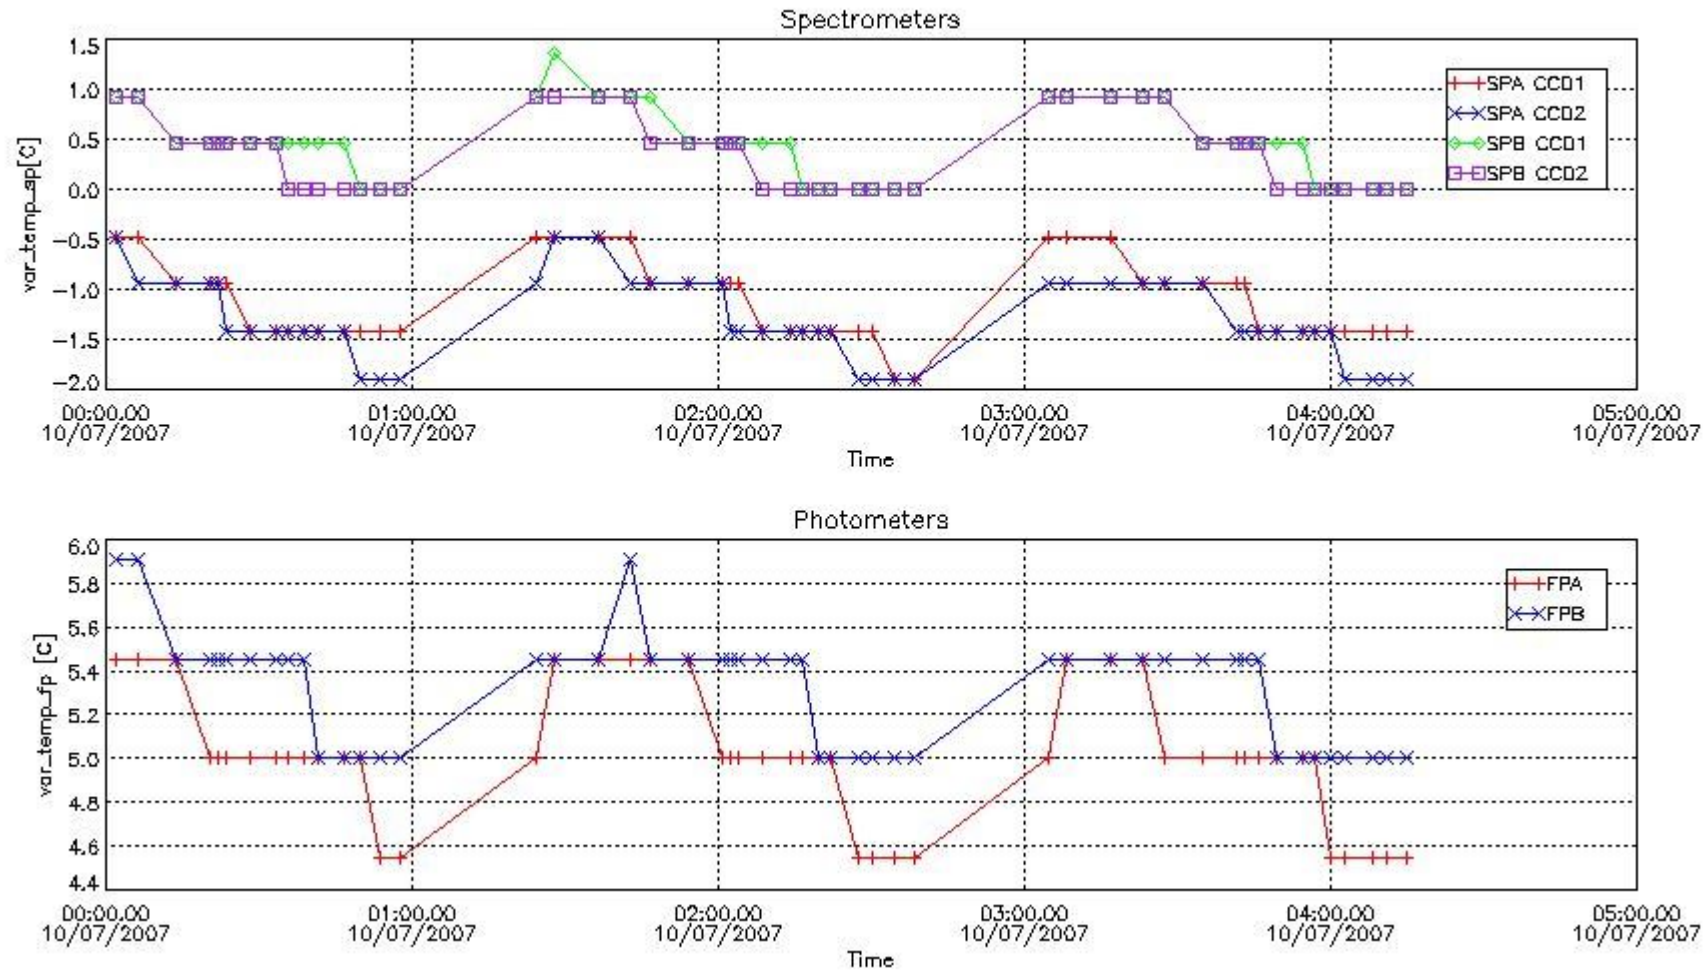

4. Overview of dark signal processing per product

The Dark Charge (DC) is a temperature-dependant signal added to the useful measurements and it is therefore subtracted from them during the processing. There are two phenomena that produce a continuous increase of the DC: the "hot pixels" (a pixel is "hot" when its DC exceeds by a significant amount its value measured on ground at the same temperature) and the "Random Telegraphic Signal" (abrupt change positive or negative of the CCD pixel signal, random in time, affecting only the DC part of the signal and not the photon generated signal).

In this section a list of products that did not use the Dark Sky Area (DSA) observation for the DC computation is given. It is also provided the mean DC plot per product for dark limb products with no error flag set.

4.1 All products used the DSA observation for the DC computation

4.2 Plot of mean dark charges per product: only products in DARK limb conditions without errors are used