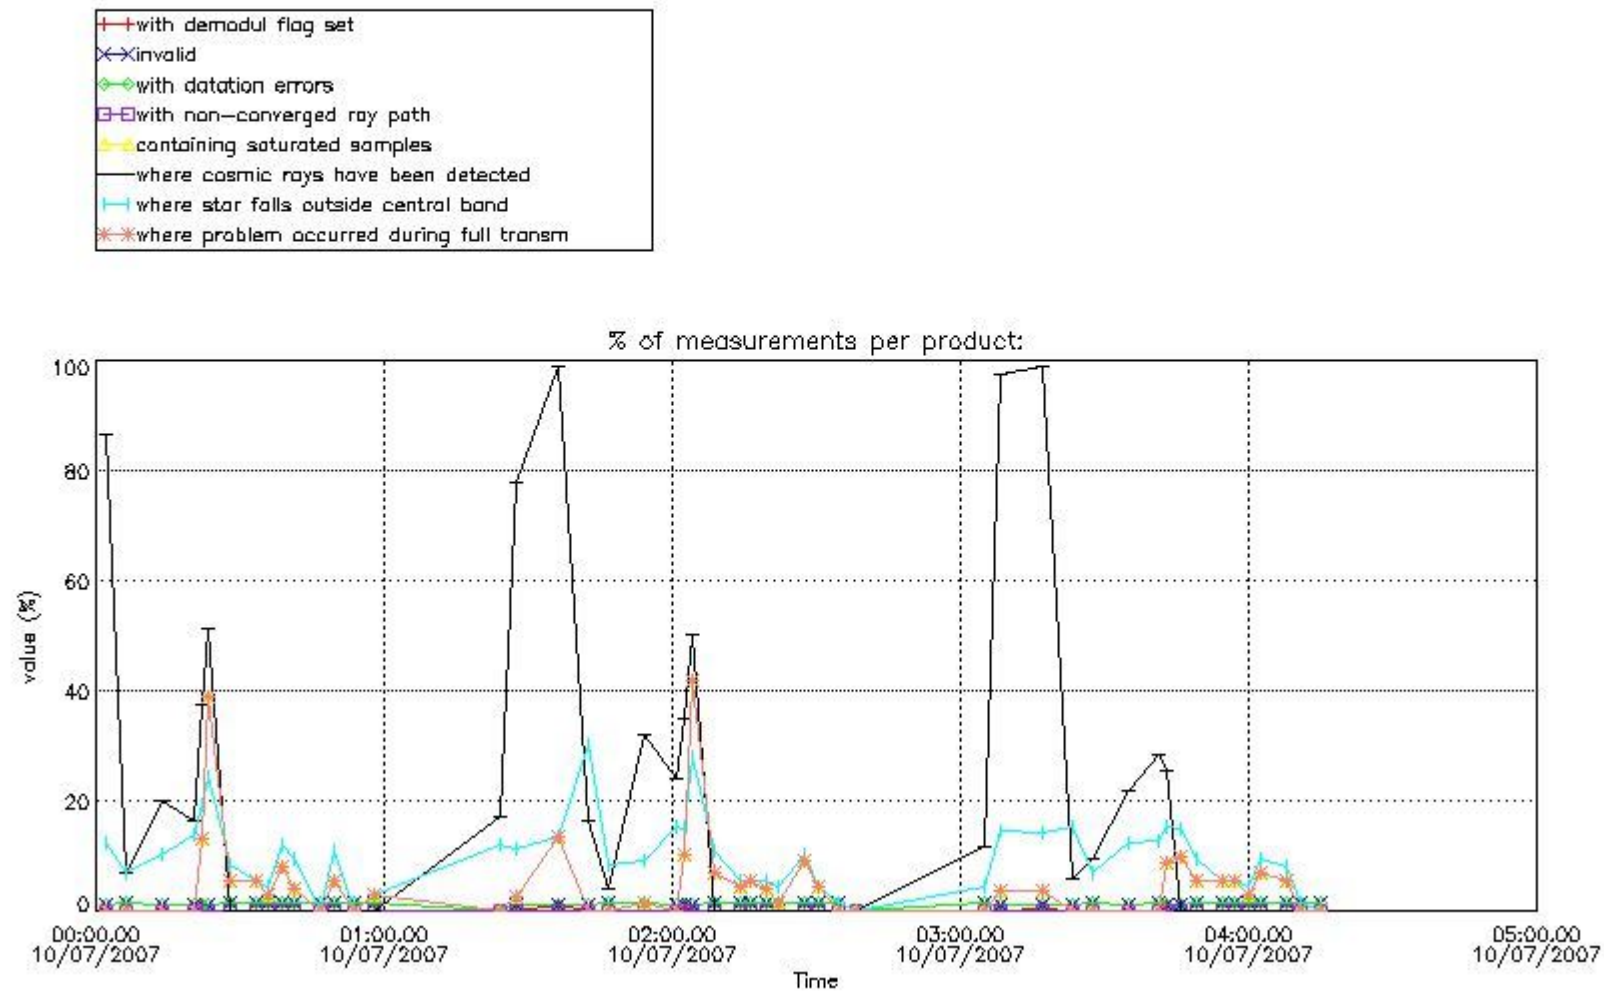

At least one measurement with demodulation flag set:	22.0000 %
Reference spectrum computed from DB:	0.00000 %
Reference spectrum with small number of measurements:	0.00000 %
SATU data not used:	0.00000 %

5.2 Plot quality information per product (time dependant)

5.3 Plot quality information per product (world map)