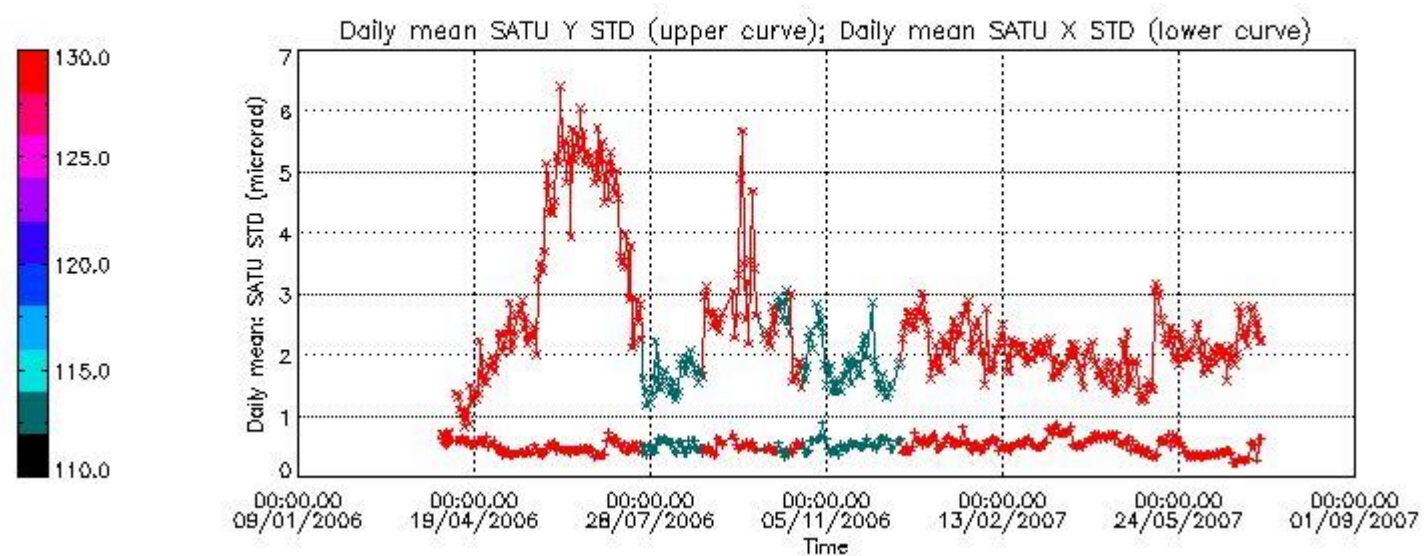

Number of data:	10700.	10700.	24200.	24200.

7.2.2 Trend of daily SATU NEA St. deviation since 1st April 2006 (dark limb)

The long term trend of the SATU 'X' and 'Y' standard deviations should be constant during the whole mission.

The colorbar represents the start tangent altitude (km) of the occultations.

Upper curve: STD of SATU Y axis

Lower curve: STD of SATU X axis

8. Auxiliary Data Files used for the production reported in section 2.4

The number reported in the third column indicates since which file (see list in section 2.4) the corresponding auxiliary file has been used. The fourth column is the date of those product files.

Type	Auxiliary Filename	Used since product	Used since product date
INST_PHYS_CHARACTERISTICS	GOM_INS_AXNIEC20050627_150713_20030716_120000_20100101_000000	1	10-JUL-2007 00:02:01
CALIBRATION_DATABASE	GOM_CAL_AXVIEC20070702_090425_20070701_000000_20100101_000000	1	10-JUL-2007 00:02:01
LEVEL-1B_PROC_CONFIG	GOM_PR1_AXNIEC20050627_151042_20020301_000000_20100101_000000	1	10-JUL-2007 00:02:01
STAR_CATALOGUE	GOM_CAT_AXVIEC20020121_161009_20020101_000000_20200101_000000	1	10-JUL-2007 00:02:01
STELLAR_SPECTRA_DATABANK	GOM_STS_AXNIEC20040308_103538_20020101_160000_20100101_000000	1	10-JUL-2007 00:02:01
ECMWF_FILE	AUX_ECF_AXNECM20070709_062111_20070709_210000_20070710_090000	1	10-JUL-2007 00:02:01
ECMWF_FILE	AUX_ECF_AXNECM20070709_181111_20070710_030000_20070710_150000	34	10-JUL-2007 03:04:50
OPTIONAL_ECMWF_FILE	MISSING	1	10-JUL-2007 00:02:01
ORBIT_DATA_FILE	DOR_NAV_OPNPDE20070709_220210_000060572059_00401_28010_3745.N1	1	10-JUL-2007 00:02:01
ORBIT_DATA_FILE	DOR_NAV_OPNPDE20070709_234307_000057382059_00402_28011_3746.N1	17	10-JUL-2007 01:27:42
ORBIT_DATA_FILE	DOR_NAV_OPNPDE20070710_012404_000041442059_00403_28012_3747.N1	34	10-JUL-2007 03:04:50