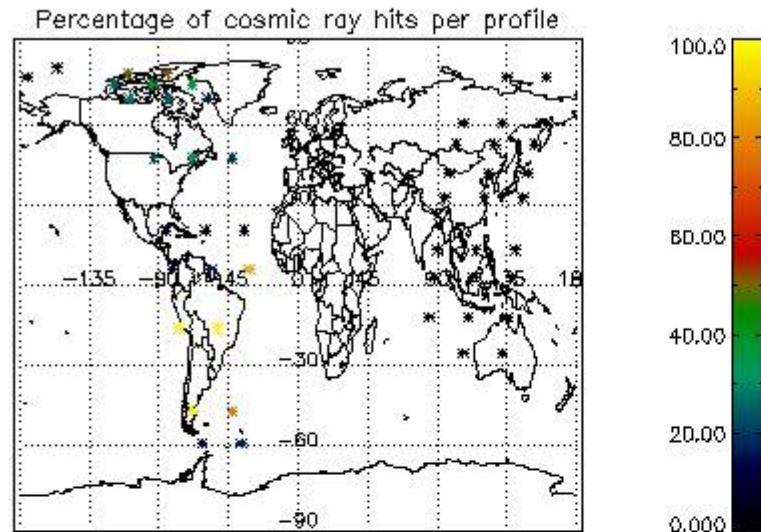

6. Statistics and plot of tangent altitude of the last measurement (DARK & BRIGHT products without errors)

6.1 Statistics on tangent altitude lost:

Statistics	DARK	BRIGHT	TWILIGHT
Mean:	16.596	21.213	NaN
St. deviation:	4.2299	5.3394	NaN
Maximum:	21.678	32.660	NaN
Minimum:	6.0257	7.5971	NaN
Number of data:	12.000	29.000	NaN

6.2 Plot for DARK limb products