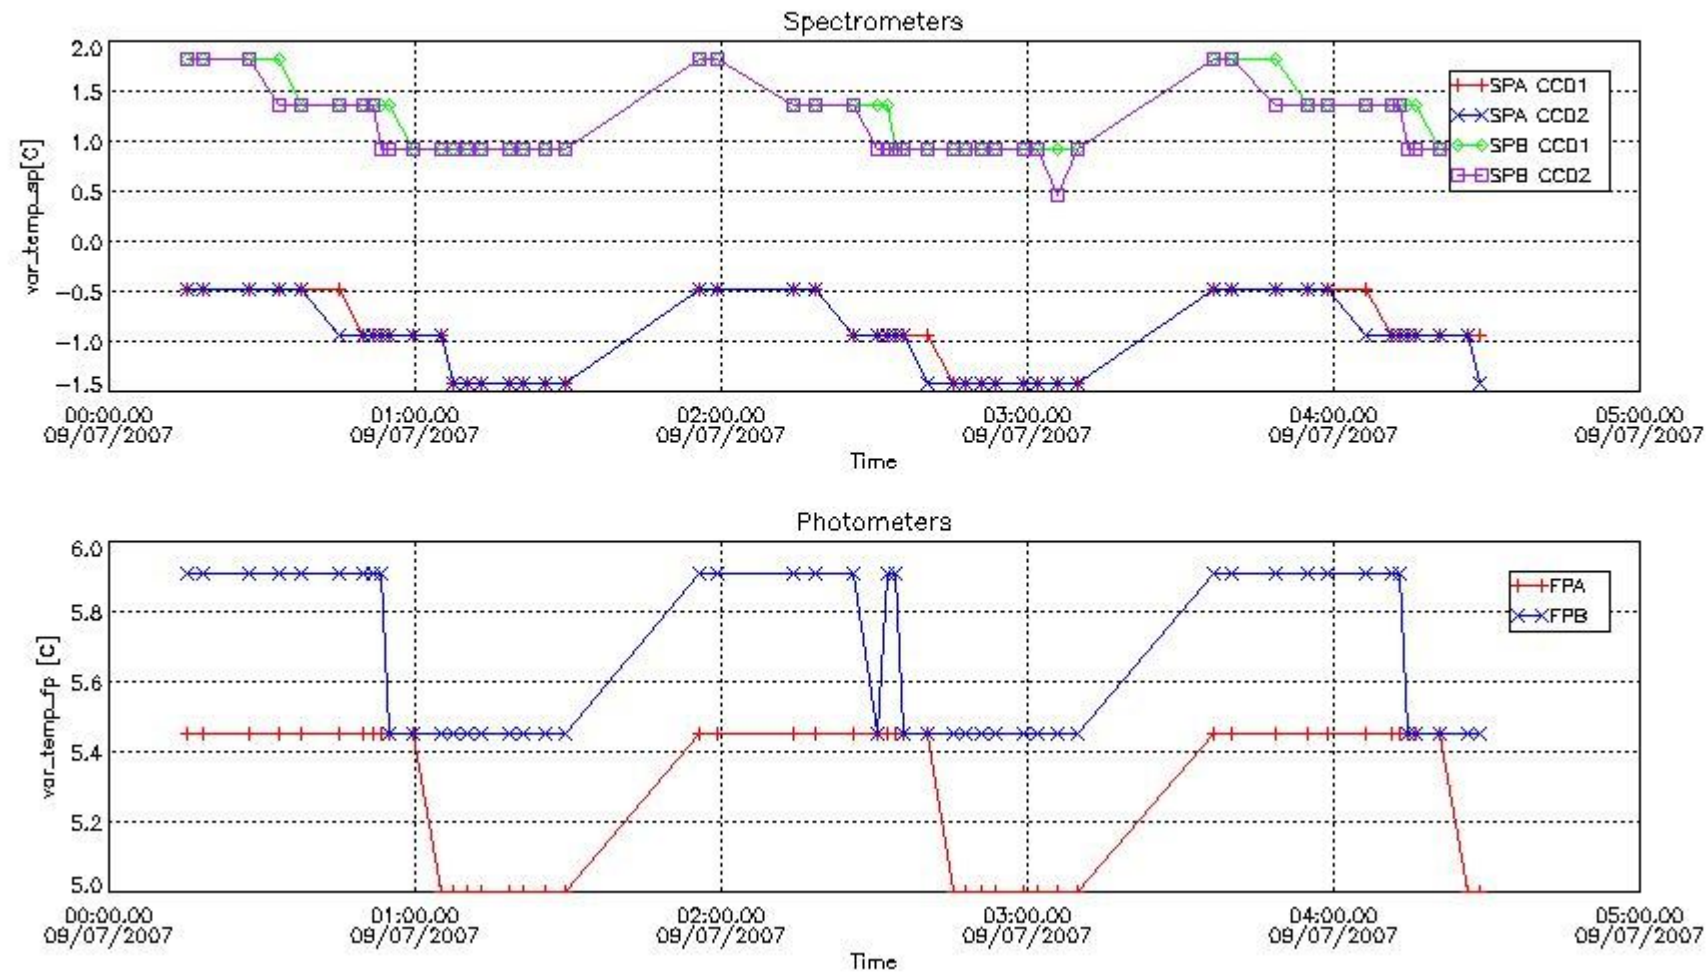

4. Overview of dark signal processing per product

The Dark Charge (DC) is a temperature-dependant signal added to the useful measurements and it is therefore subtracted from them during the processing. There are two phenomena that produce a continuous increase of the DC: the "hot pixels" (a pixel is "hot" when its DC exceeds by a significant amount its value measured on ground at the same temperature) and the "Random Telegraphic Signal" (abrupt change positive or negative of the CCD pixel signal, random in time, affecting only the DC part of the signal and not the photon generated signal).

In this section a list of products that did not use the Dark Sky Area (DSA) observation for the DC computation is given. It is also provided the mean DC plot per product for dark limb products with no error flag set.

4.1 All products used the DSA observation for the DC computation

4.2 Plot of mean dark charges per product: only products in DARK limb conditions without errors are used