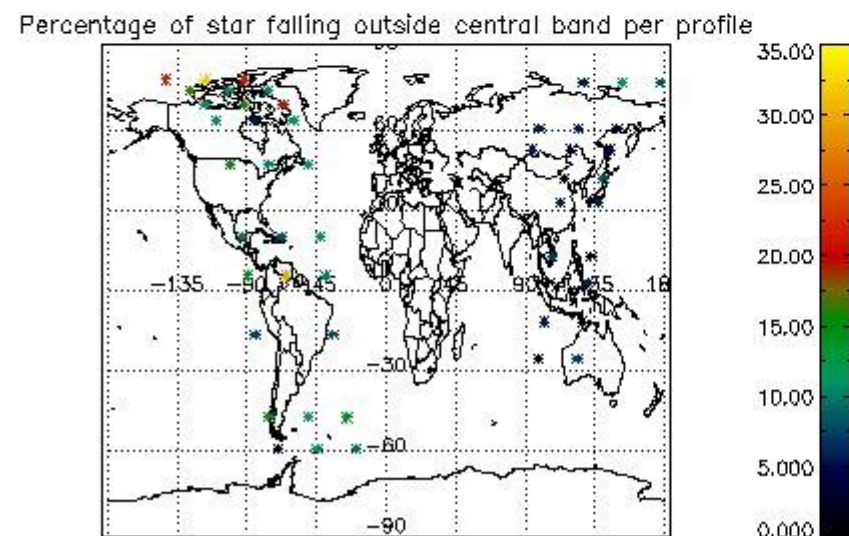

6. Statistics and plot of tangent altitude of the last measurement (DARK & BRIGHT products without errors)

6.1 Statistics on tangent altitude lost:

Statistics	DARK	BRIGHT	TWILIGHT
Mean:	16.900	20.734	NaN
St. deviation:	3.9054	5.2118	NaN
Maximum:	22.470	28.063	NaN
Minimum:	5.9391	5.0941	NaN
Number of data:	14.000	24.000	NaN

6.2 Plot for DARK limb products