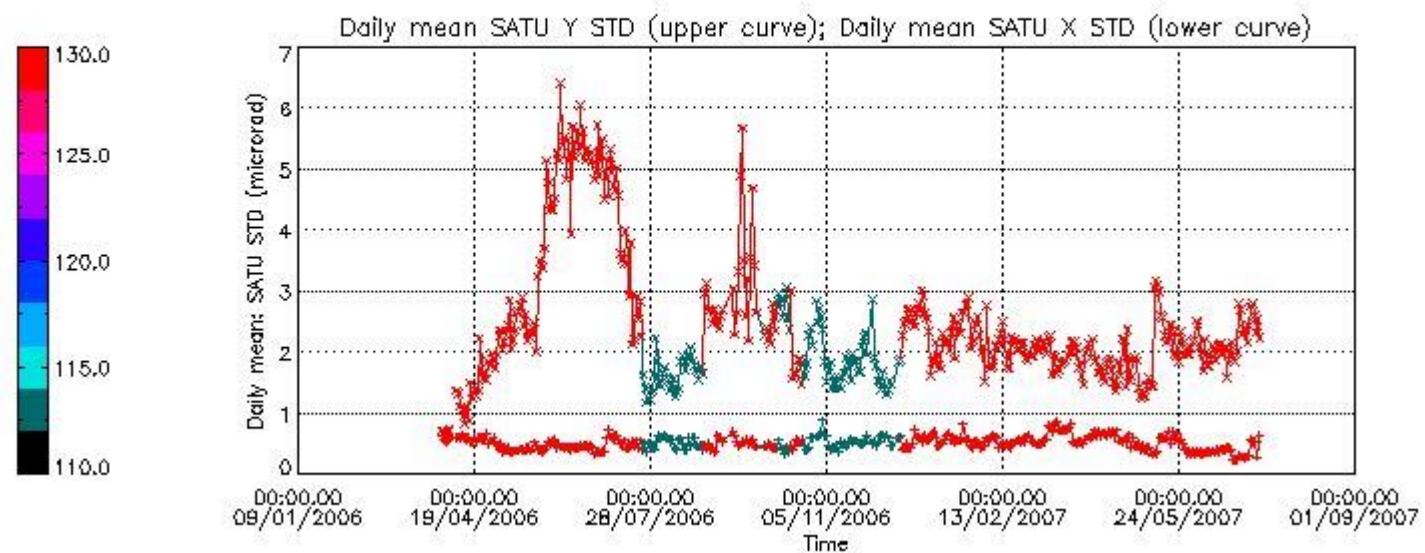

Number of data:	12550.	12550.	19900.	19900.

7.2.2 Trend of daily SATU NEA St. deviation since 1st April 2006 (dark limb)

The long term trend of the SATU 'X' and 'Y' standard deviations should be constant during the whole mission.

The colorbar represents the start tangent altitude (km) of the occultations.

Upper curve: STD of SATU Y axis
Lower curve: STD of SATU X axis

8. Auxiliary Data Files used for the production reported in section 2.4

The number reported in the third column indicates since which file (see list in section 2.4) the corresponding auxiliary file has been used. The fourth column is the date of those product files.

Type	Auxiliary Filename	Used since product	Used since product date
INST_PHYS_CHARACTERISTICS	GOM_INS_AXNIEC20050627_150713_20030716_120000_20100101_000000	1	09-JUL-2007 00:15:12
CALIBRATION_DATABASE	GOM_CAL_AXVIEC20070702_090425_20070701_000000_20100101_000000	1	09-JUL-2007 00:15:12
LEVEL-1B_PROC_CONFIG	GOM_PR1_AXNIEC20050627_151042_20020301_000000_20100101_000000	1	09-JUL-2007 00:15:12
STAR_CATALOGUE	GOM_CAT_AXVIEC20020121_161009_20020101_000000_20200101_000000	1	09-JUL-2007 00:15:12
STELLAR_SPECTRA_DATABANK	GOM_STS_AXNIEC20040308_103538_20020101_160000_20100101_000000	1	09-JUL-2007 00:15:12
ECMWF_FILE	AUX_ECF_AXNECM20070708_062110_20070708_210000_20070709_090000	1	09-JUL-2007 00:15:12
ECMWF_FILE	AUX_ECF_AXNECM20070708_182110_20070709_030000_20070709_150000	38	09-JUL-2007 03:36:25
OPTIONAL_ECMWF_FILE	MISSING	1	09-JUL-2007 00:15:12
ORBIT_DATA_FILE	DOR_NAV_OPNPDE20070708_205313_000057382059_00386_27995_3738.N1	1	09-JUL-2007 00:15:12
ORBIT_DATA_FILE	DOR_NAV_OPNPDE20070708_223410_000060572059_00387_27996_3739.N1	3	09-JUL-2007 00:27:19
ORBIT_DATA_FILE	DOR_NAV_OPNPDE20070709_001507_000057382059_00388_27997_3740.N1	21	09-JUL-2007 01:59:13
ORBIT_DATA_FILE	DOR_NAV_OPNPDE20070709_015604_000041442059_00389_27998_3741.N1	38	09-JUL-2007 03:36:25