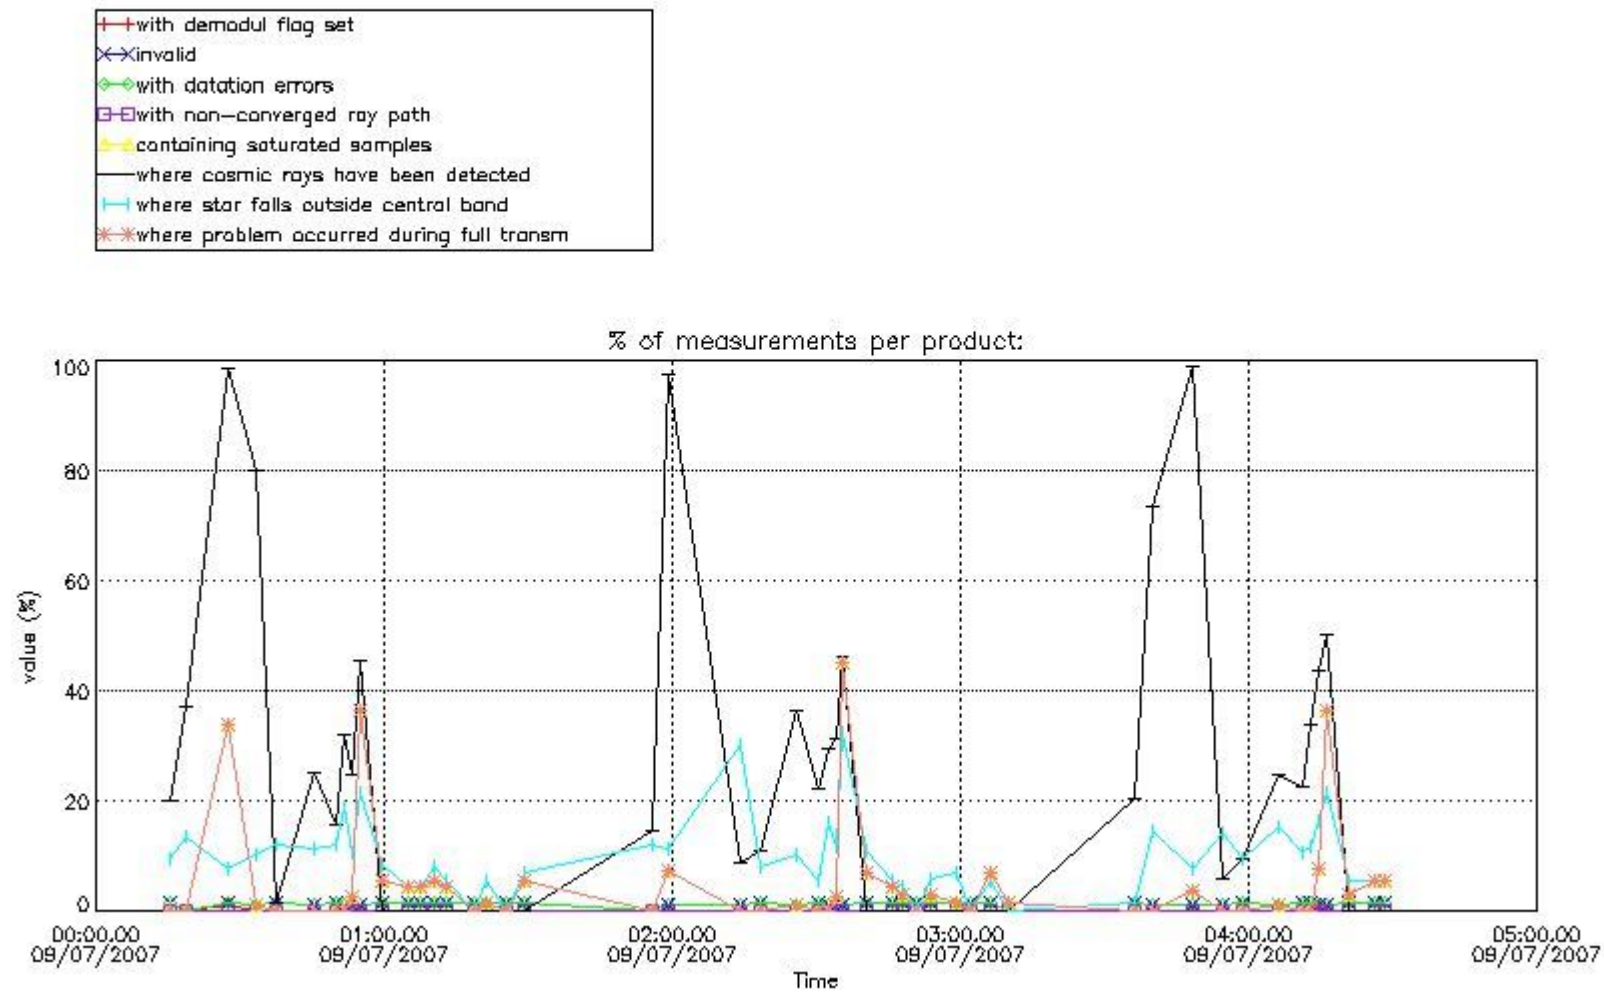

At least one measurement with demodulation flag set:	26.0000 %
Reference spectrum computed from DB:	0.00000 %
Reference spectrum with small number of measurements:	0.00000 %
SATU data not used:	0.00000 %

5.2 Plot quality information per product (time dependant)

5.3 Plot quality information per product (world map)