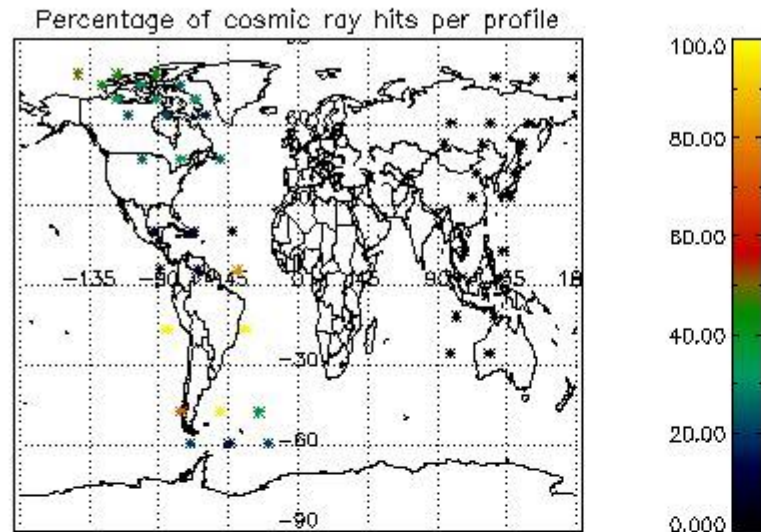

6. Statistics and plot of tangent altitude of the last measurement (DARK & BRIGHT products without errors)

6.1 Statistics on tangent altitude lost:

Statistics	DARK	BRIGHT	TWILIGHT
Mean:	16.900	20.734	NaN
St. deviation:	3.9054	5.2118	NaN
Maximum:	22.470	28.063	NaN
Minimum:	5.9391	5.0941	NaN
Number of data:	14.000	24.000	NaN

6.2 Plot for DARK limb products