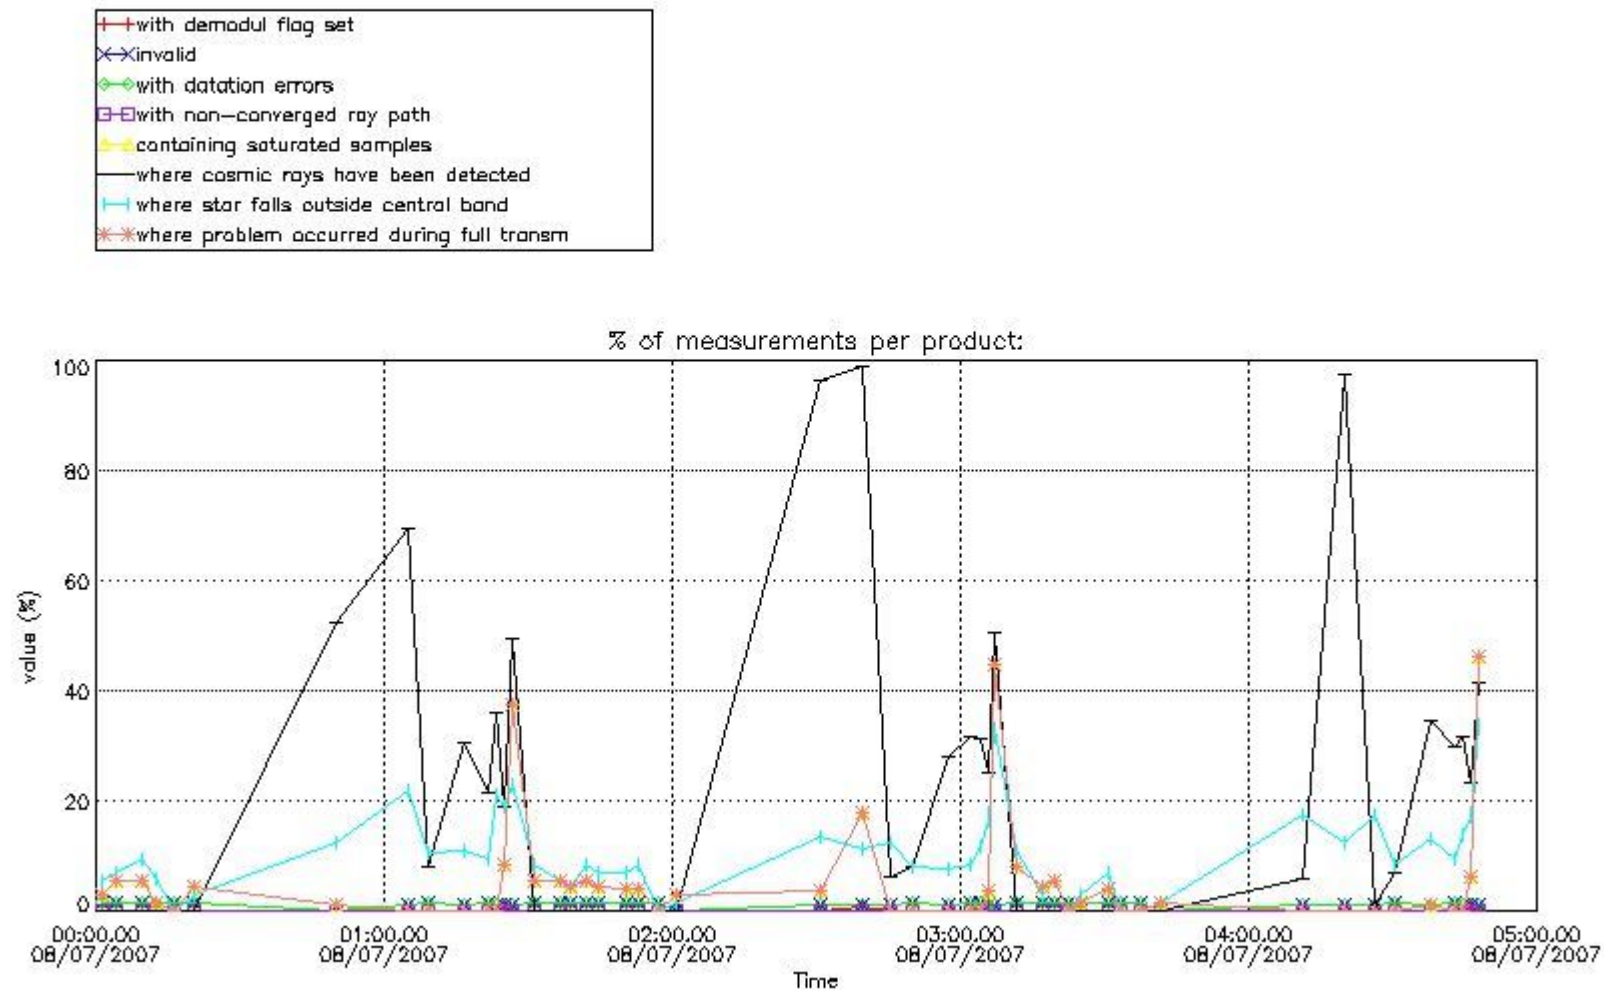

At least one measurement with demodulation flag set:	20.0000 %
Reference spectrum computed from DB:	0.00000 %
Reference spectrum with small number of measurements:	0.00000 %
SATU data not used:	0.00000 %

5.2 Plot quality information per product (time dependant)

5.3 Plot quality information per product (world map)