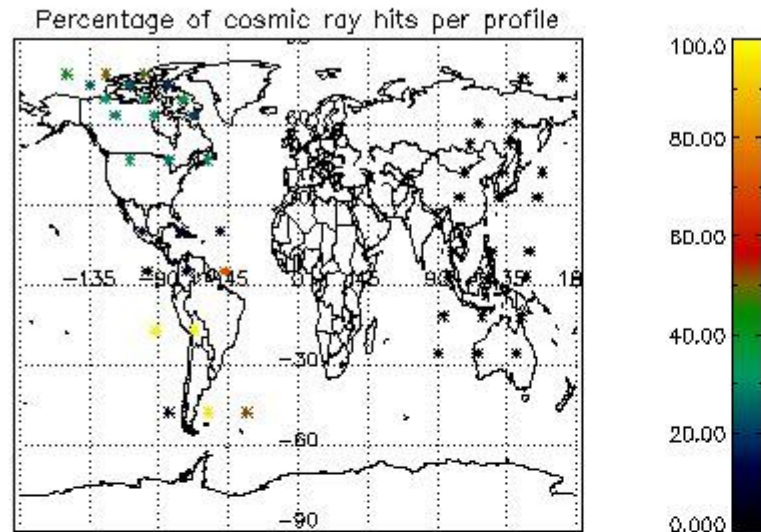

6. Statistics and plot of tangent altitude of the last measurement (DARK & BRIGHT products without errors)

6.1 Statistics on tangent altitude lost:

Statistics	DARK	BRIGHT	TWILIGHT
Mean:	16.104	21.023	NaN
St. deviation:	3.0031	6.1876	NaN
Maximum:	21.048	30.079	NaN
Minimum:	10.988	4.1423	NaN
Number of data:	11.000	27.000	NaN

6.2 Plot for DARK limb products