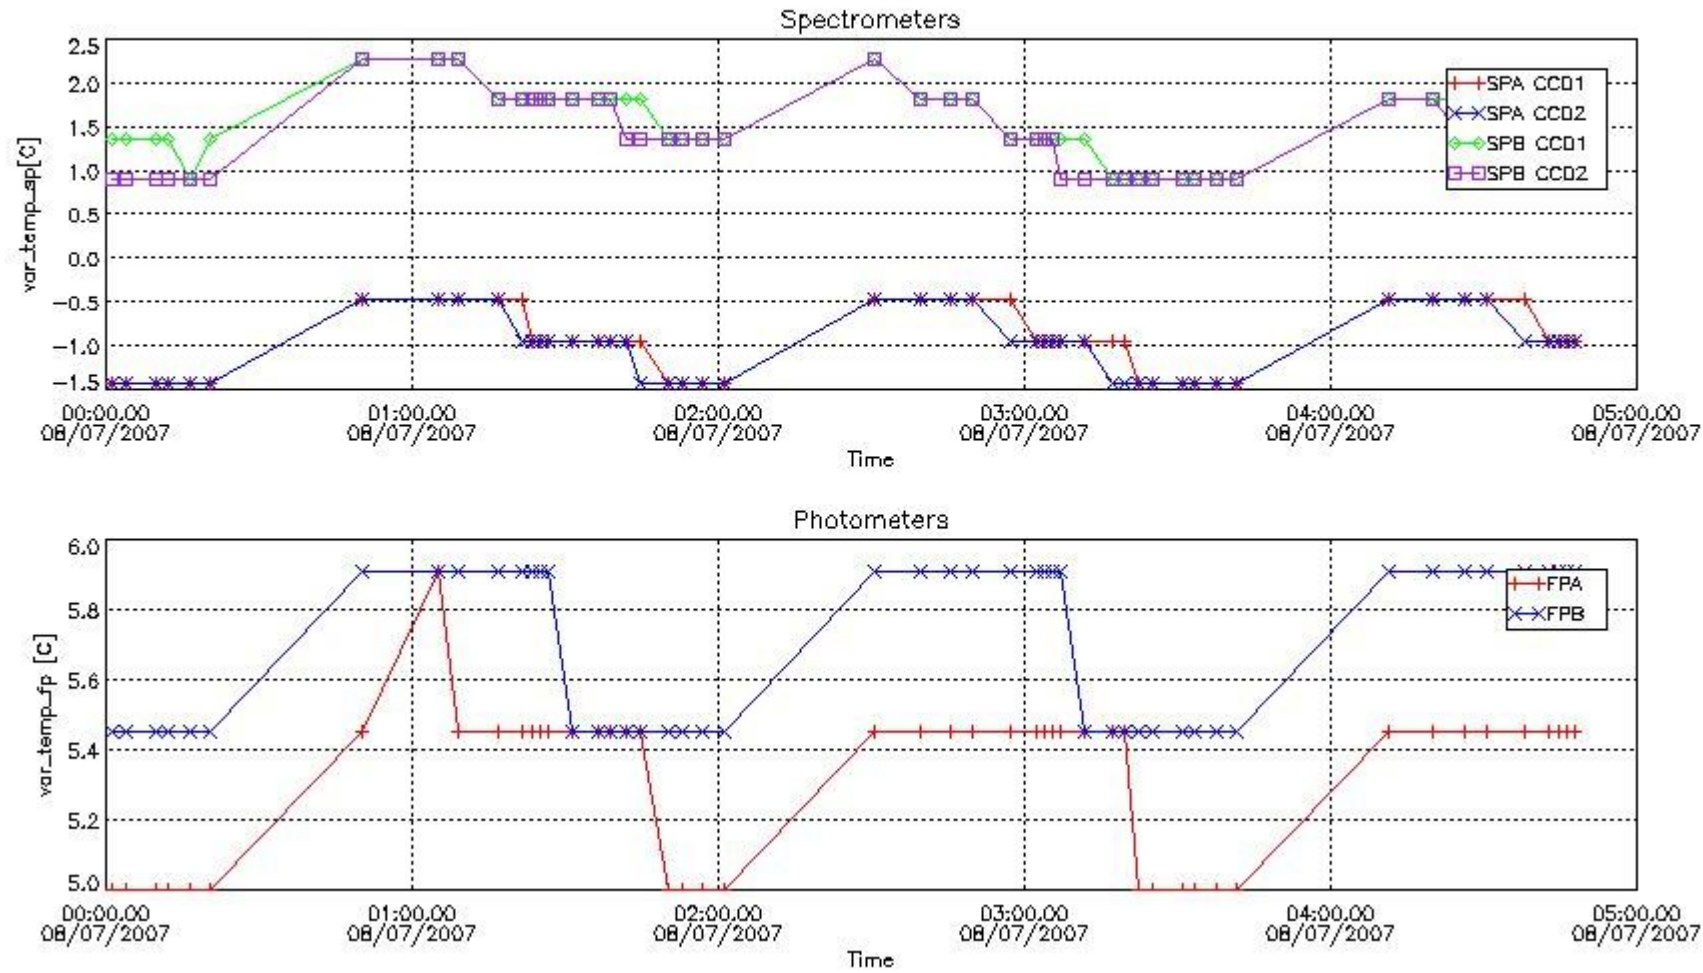

4. Overview of dark signal processing per product

The Dark Charge (DC) is a temperature-dependant signal added to the useful measurements and it is therefore subtracted from them during the processing. There are two phenomena that produce a continuous increase of the DC: the "hot pixels" (a pixel is "hot" when its DC exceeds by a significant amount its value measured on ground at the same temperature) and the "Random Telegraphic Signal" (abrupt change positive or negative of the CCD pixel signal, random in time, affecting only the DC part of the signal and not the photon generated signal).

In this section a list of products that did not use the Dark Sky Area (DSA) observation for the DC computation is given. It is also provided the mean DC plot per product for dark limb products with no error flag set.

4.1 All products used the DSA observation for the DC computation

4.2 Plot of mean dark charges per product: only products in DARK limb conditions without errors are used