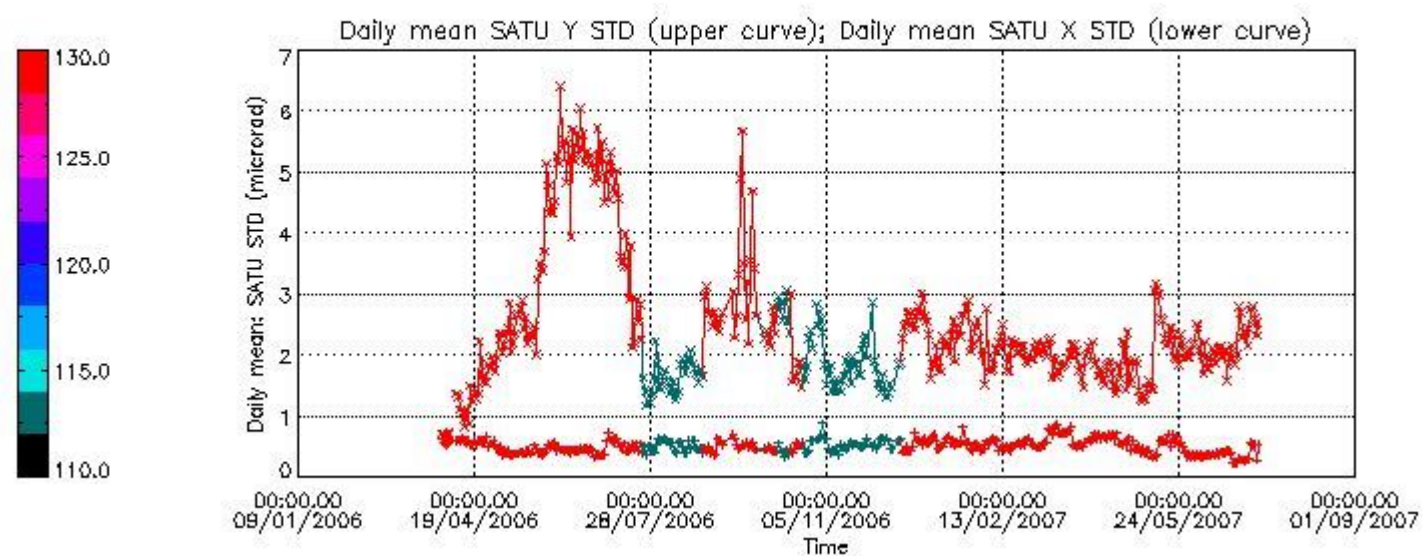

Number of data:	9900.0	9900.0	22150.	22150.

7.2.2 Trend of daily SATU NEA St. deviation since 1st April 2006 (dark limb)

The long term trend of the SATU 'X' and 'Y' standard deviations should be constant during the whole mission.

The colorbar represents the start tangent altitude (km) of the occultations.

Upper curve: STD of SATU Y axis

Lower curve: STD of SATU X axis

8. Auxiliary Data Files used for the production reported in section 2.4

The number reported in the third column indicates since which file (see list in section 2.4) the corresponding auxiliary file has been used. The fourth column is the date of those product files.

Type	Auxiliary Filename	Used since product	Used since product date
INST_PHYS_CHARACTERISTICS	GOM_INS_AXNIEC20050627_150713_20030716_120000_20100101_000000	1	08-JUL-2007 00:01:19
CALIBRATION_DATABASE	GOM_CAL_AXVIEC20070702_090425_20070701_000000_20100101_000000	1	08-JUL-2007 00:01:19
LEVEL-1B_PROC_CONFIG	GOM_PR1_AXNIEC20050627_151042_20020301_000000_20100101_000000	1	08-JUL-2007 00:01:19
STAR_CATALOGUE	GOM_CAT_AXVIEC20020121_161009_20020101_000000_20200101_000000	1	08-JUL-2007 00:01:19
STELLAR_SPECTRA_DATABANK	GOM_STS_AXNIEC20040308_103538_20020101_160000_20100101_000000	1	08-JUL-2007 00:01:19
ECMWF_FILE	AUX_ECF_AXNECM20070707_062110_20070707_210000_20070708_090000	1	08-JUL-2007 00:01:19
ECMWF_FILE	AUX_ECF_AXNECM20070707_182111_20070708_030000_20070708_150000	42	08-JUL-2007 04:11:22
OPTIONAL_ECMWF_FILE	MISSING	1	08-JUL-2007 00:01:19
ORBIT_DATA_FILE	DOR_NAV_OPNPDE20070707_212513_000057382059_00372_27981_3731.N1	1	08-JUL-2007 00:01:19
ORBIT_DATA_FILE	DOR_NAV_OPNPDE20070707_230610_000057382059_00373_27982_3732.N1	8	08-JUL-2007 01:05:00
ORBIT_DATA_FILE	DOR_NAV_OPNPDE20070708_004707_000041442059_00374_27983_3733.N1	24	08-JUL-2007 02:30:45
ORBIT_DATA_FILE	DOR_NAV_OPNPDE20070708_020131_000057382059_00375_27984_3734.N1	42	08-JUL-2007 04:11:22