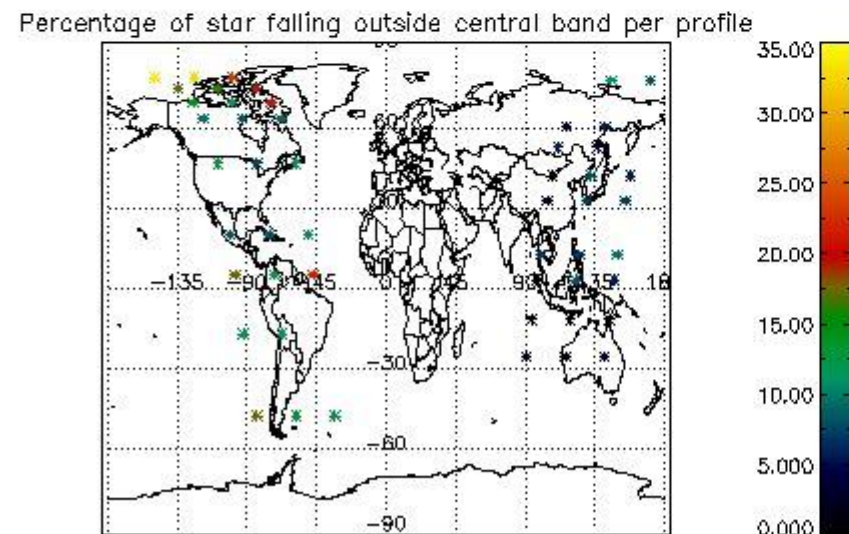

6. Statistics and plot of tangent altitude of the last measurement (DARK & BRIGHT products without errors)

6.1 Statistics on tangent altitude lost:

Statistics	DARK	BRIGHT	TWILIGHT
Mean:	16.104	21.023	NaN
St. deviation:	3.0031	6.1876	NaN
Maximum:	21.048	30.079	NaN
Minimum:	10.988	4.1423	NaN
Number of data:	11.000	27.000	NaN

6.2 Plot for DARK limb products