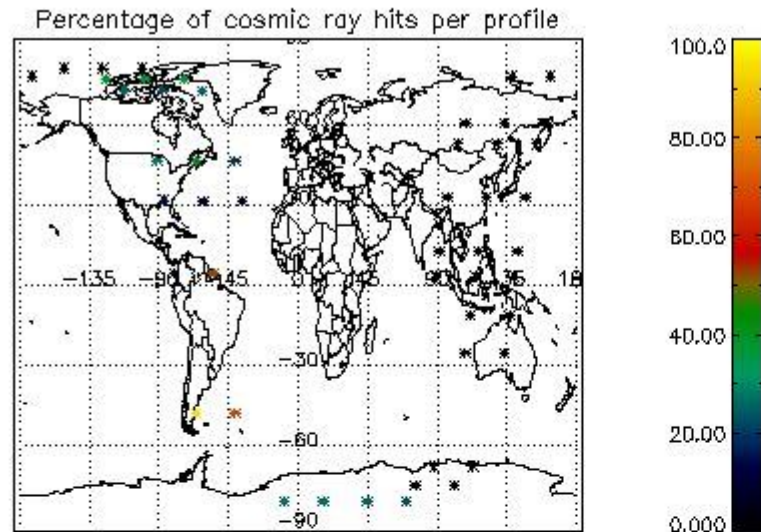

6. Statistics and plot of tangent altitude of the last measurement (DARK & BRIGHT products without errors)

6.1 Statistics on tangent altitude lost:

Statistics	DARK	BRIGHT	TWILIGHT
Mean:	12.857	20.625	16.918
St. deviation:	1.9090	4.6254	0.88613
Maximum:	15.509	28.613	17.545
Minimum:	11.004	5.7209	16.292
Number of data:	4.0000	31.000	2.0000

6.2 Plot for DARK limb products