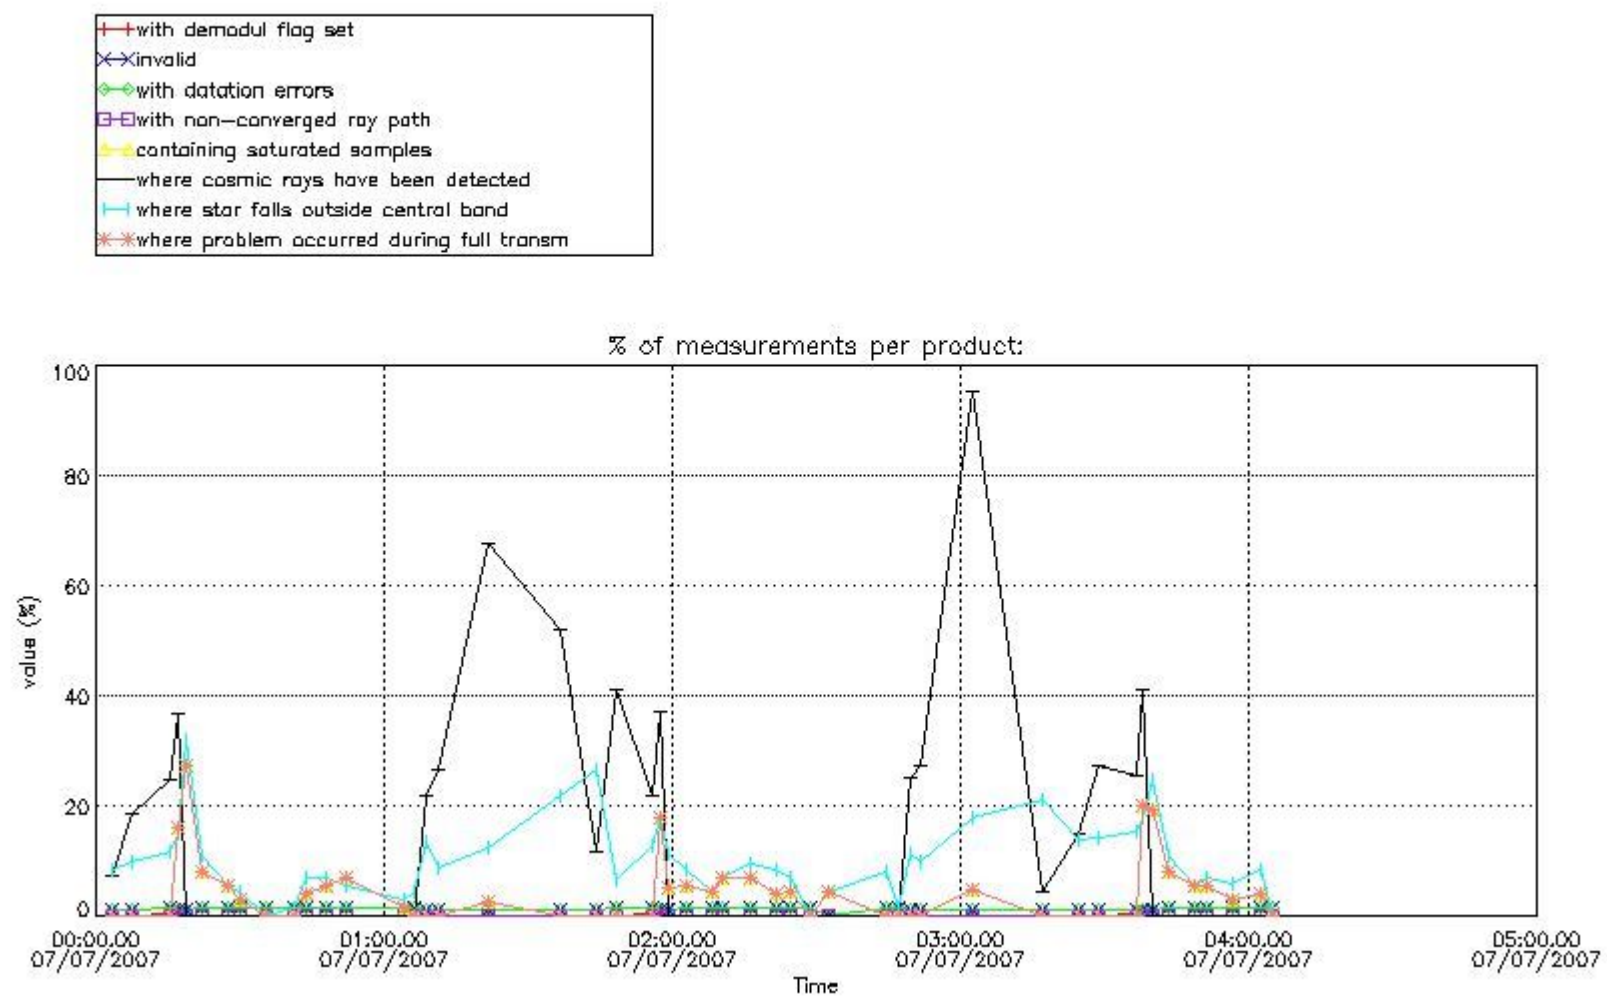

At least one measurement with demodulation flag set:	22.4490 %
Reference spectrum computed from DB:	0.00000 %
Reference spectrum with small number of measurements:	0.00000 %
SATU data not used:	0.00000 %

5.2 Plot quality information per product (time dependant)

5.3 Plot quality information per product (world map)