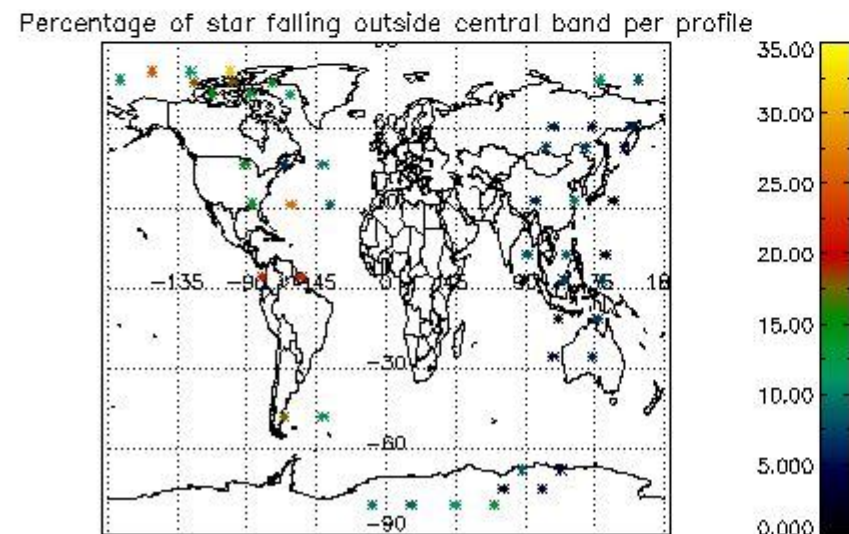

5.2 Plot quality information per product (time dependant)

5.3 Plot quality information per product (world map)

6. Statistics and plot of tangent altitude of the last measurement (DARK & BRIGHT products without errors)