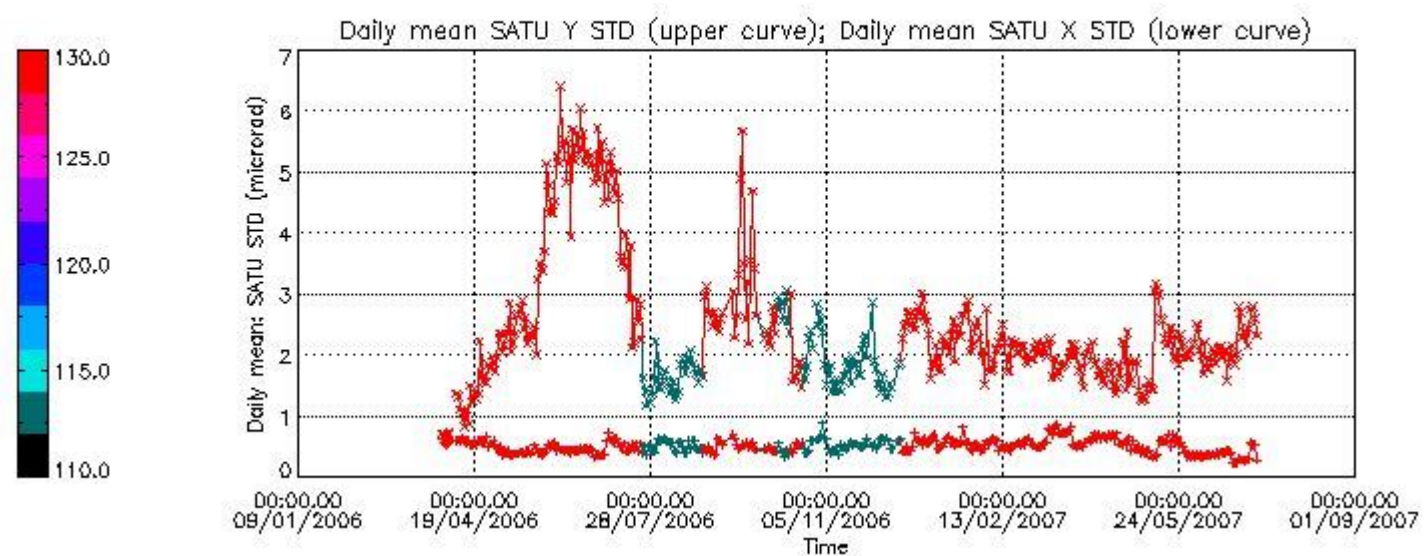

Number of data:	3700.0	3700.0	25650.	25650.

7.2.2 Trend of daily SATU NEA St. deviation since 1st April 2006 (dark limb)

The long term trend of the SATU 'X' and 'Y' standard deviations should be constant during the whole mission.

The colorbar represents the start tangent altitude (km) of the occultations.

Upper curve: STD of SATU Y axis

Lower curve: STD of SATU X axis

8. Auxiliary Data Files used for the production reported in section 2.4

The number reported in the third column indicates since which file (see list in section 2.4) the corresponding auxiliary file has been used. The fourth column is the date of those product files.

Type	Auxiliary Filename	Used since product	Used since product date
INST_PHYS_CHARACTERISTICS	GOM_INS_AXNIEC20050627_150713_20030716_120000_20100101_000000	1	07-JUL-2007 00:03:26
CALIBRATION_DATABASE	GOM_CAL_AXVIEC20070702_090425_20070701_000000_20100101_000000	1	07-JUL-2007 00:03:26
LEVEL-1B_PROC_CONFIG	GOM_PR1_AXNIEC20050627_151042_20020301_000000_20100101_000000	1	07-JUL-2007 00:03:26
STAR_CATALOGUE	GOM_CAT_AXVIEC20020121_161009_20020101_000000_20200101_000000	1	07-JUL-2007 00:03:26
STELLAR_SPECTRA_DATABANK	GOM_STS_AXNIEC20040308_103538_20020101_160000_20100101_000000	1	07-JUL-2007 00:03:26
ECMWF_FILE	AUX_ECF_AXNECM20070706_061111_20070706_210000_20070707_090000	1	07-JUL-2007 00:03:26
OPTIONAL_ECMWF_FILE	MISSING	1	07-JUL-2007 00:03:26
ORBIT_DATA_FILE	DOR_NAV_OPNPDE20070706_215714_000057382059_00358_27967_3725.N1	1	07-JUL-2007 00:03:26
ORBIT_DATA_FILE	DOR_NAV_OPNPDE20070706_233811_000057382059_00359_27968_3726.N1	18	07-JUL-2007 01:21:41
ORBIT_DATA_FILE	DOR_NAV_OPNPDE20070707_011908_000041442059_00360_27969_3727.N1	33	07-JUL-2007 02:44:39