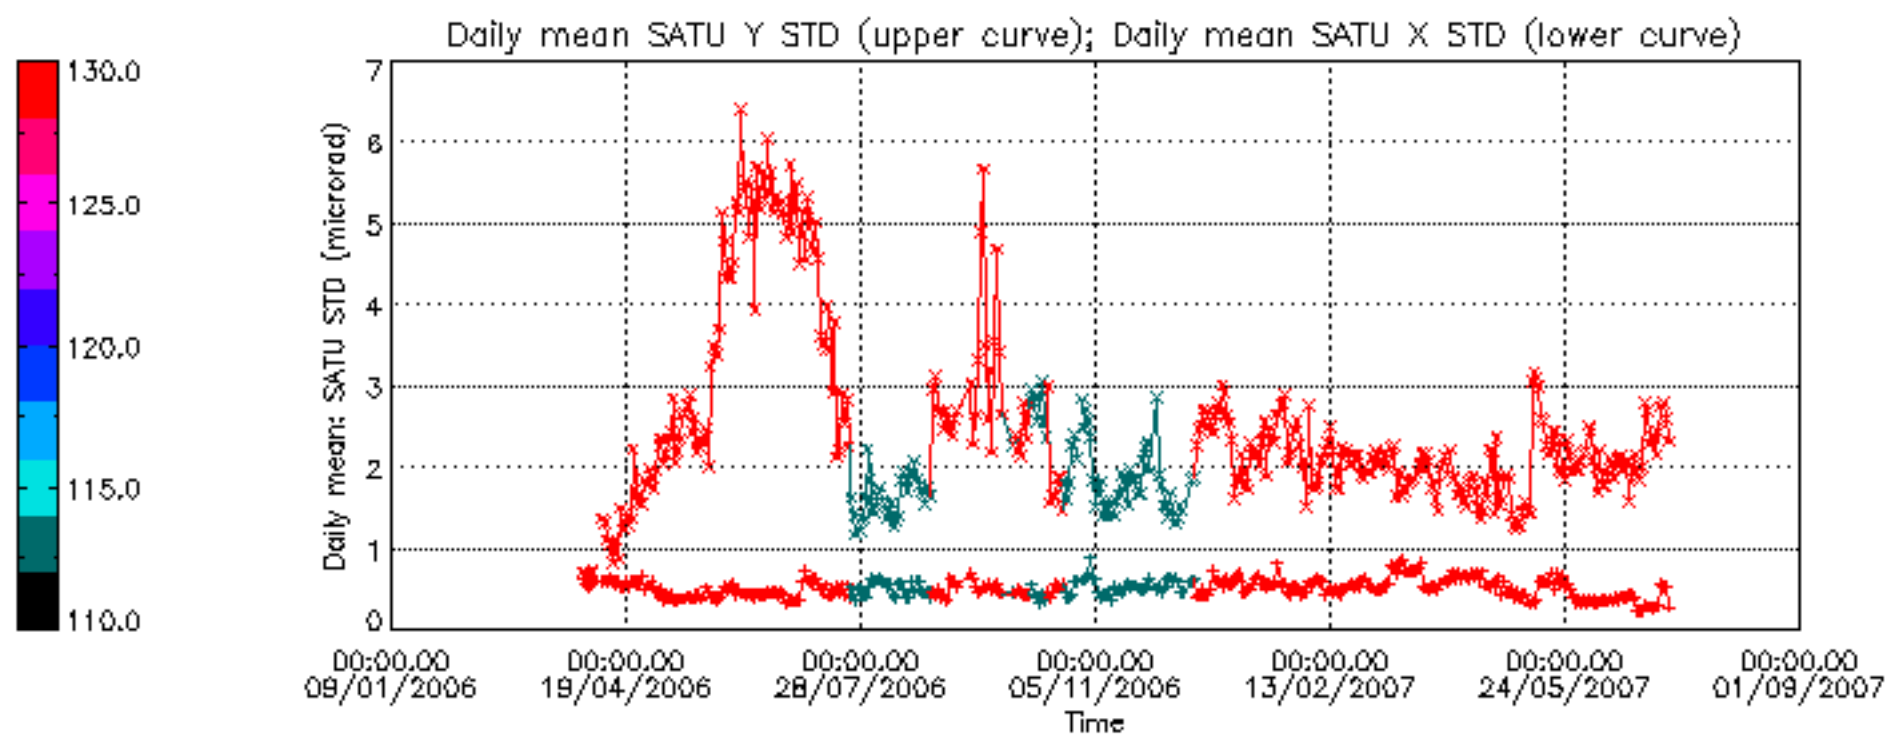

Tangent altitude at which the star is lost

Tangent altitude at which the star is lost

/nas3/ENVISAT/GOMOS/GOM_NL__0P/GOM_NL__0PNPDE20070701_010945_000043172059_00274_27883_3884.N1

1; -836.3; 01-JUL-2007 01:09:45; Dark ; 37.0; 165; 34Gam Eri ; 2.95; 3200;occ; 74; 0;27883
 2; -323.4; 01-JUL-2007 01:18:18; Dark ; 59.5; 0; ; 0.00; 0;occ; 119; 0;27883
 3; 33.5; 01-JUL-2007 01:24:15; Dark ; 48.5; 9; Alp Eri ; 0.45; 24000;occ; 97; 0;27884
 4; 480.3; 01-JUL-2007 01:31:42; Dark ; 41.0; 148; Alp Tuc ; 2.88; 4100;occ; 82; 0;27884
 5; 742.9; 01-JUL-2007 01:36:04; Dark ; 41.0; 45; Alp Pav ; 1.94; 26000;occ; 82; 0;27884
 6; 1062.1; 01-JUL-2007 01:41:23; Dark ; 38.0; 147; Alp Ara ; 2.88; 26000;occ; 76; 0;27884
 7; 1170.1; 01-JUL-2007 01:43:11; Dark ; 41.5; 40; The Sco ; 1.86; 7100;occ; 83; 0;27884
 8; 1269.9; 01-JUL-2007 01:44:51; Dark ; 41.0; 25; 35Lam Sco ; 1.62; 28000;occ; 82; 0;27884
 9; 1354.5; 01-JUL-2007 01:46:16; Dark ; 44.5; 116; 19Del Sgr ; 2.70; 4100;occ; 89; 0;27884
 10; 1642.0; 01-JUL-2007 01:51:03; Bright; 37.0; 86; 35Eta Oph ; 2.43; 10200;occ; 74; 0;27884
 11; 1982.2; 01-JUL-2007 01:56:43; Bright; 36.0; 126; 60Bet Oph ; 2.77; 4250;occ; 72; 0;27884
 12; 2122.3; 01-JUL-2007 01:59:04; Bright; 38.5; 59; 55Alp Oph ; 2.08; 8900;occ; 77; 0;27884
 13; 2283.2; 01-JUL-2007 02:01:44; Bright; 35.5; 127; 27Bet Her ; 2.78; 4700;occ; 71; 0;27884
 14; 2447.8; 01-JUL-2007 02:04:29; Bright; 36.5; 133; 40Zet Her ; 2.81; 6000;occ; 73; 0;27884
 15; 2810.0; 01-JUL-2007 02:10:31; Bright; 38.0; 130; 23Bet Dra ; 2.80; 5800;occ; 76; 0;27884
 16; 2952.4; 01-JUL-2007 02:12:54; Bright; 36.0; 119; 14Eta Dra ; 2.73; 4700;occ; 72; 0;27884
 17; 3190.9; 01-JUL-2007 02:16:52; Bright; 32.5; 60; 7Bet UMi ; 2.08; 3950;occ; 65; 0;27884
 18; 3445.4; 01-JUL-2007 02:21:07; Bright; 35.5; 49; 1Alp UMi ; 1.99; 6300;occ; 71; 0;27884