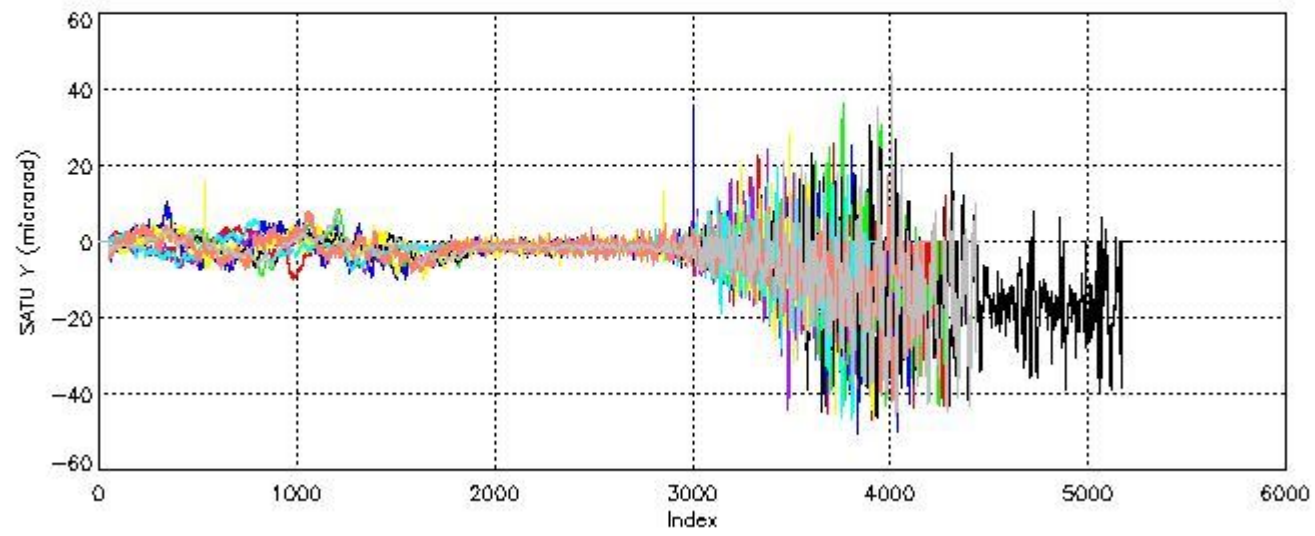

7.2 Statistics on SATU Noise Equivalent Angle (NEA) for DARK (D) and BRIGHT (B) products above 105 kms

The Star Acquisition and Tracking Unit (it is the CCD that tracks the star while it is occulted) Noise Equivalent Angle consists of the statistical angular variation of the SATU data above the atmosphere.

Statistics (in microradians) above 105 km are computed for every occultation, giving four values per occultation: one in the 'X' direction and one in the 'Y' direction for dark and bright limbs. A mean value per day in every direction and limb is calculated and monitored in order to assess instrument performance in terms of star pointing.

7.2.1 SATU NEA Statistics (table)

Statistics	SATU X (D)	SATU Y (D)	SATU X (B)	SATU Y (B)
Mean:	0.10428	-0.97149	0.073312	-1.0555
St. deviation:	0.52670	2.5874	0.83255	2.6919
Maximum:	4.2000	15.600	6.6000	9.1000
Minimum:	-3.3000	-8.9000	-5.5000	-10.600