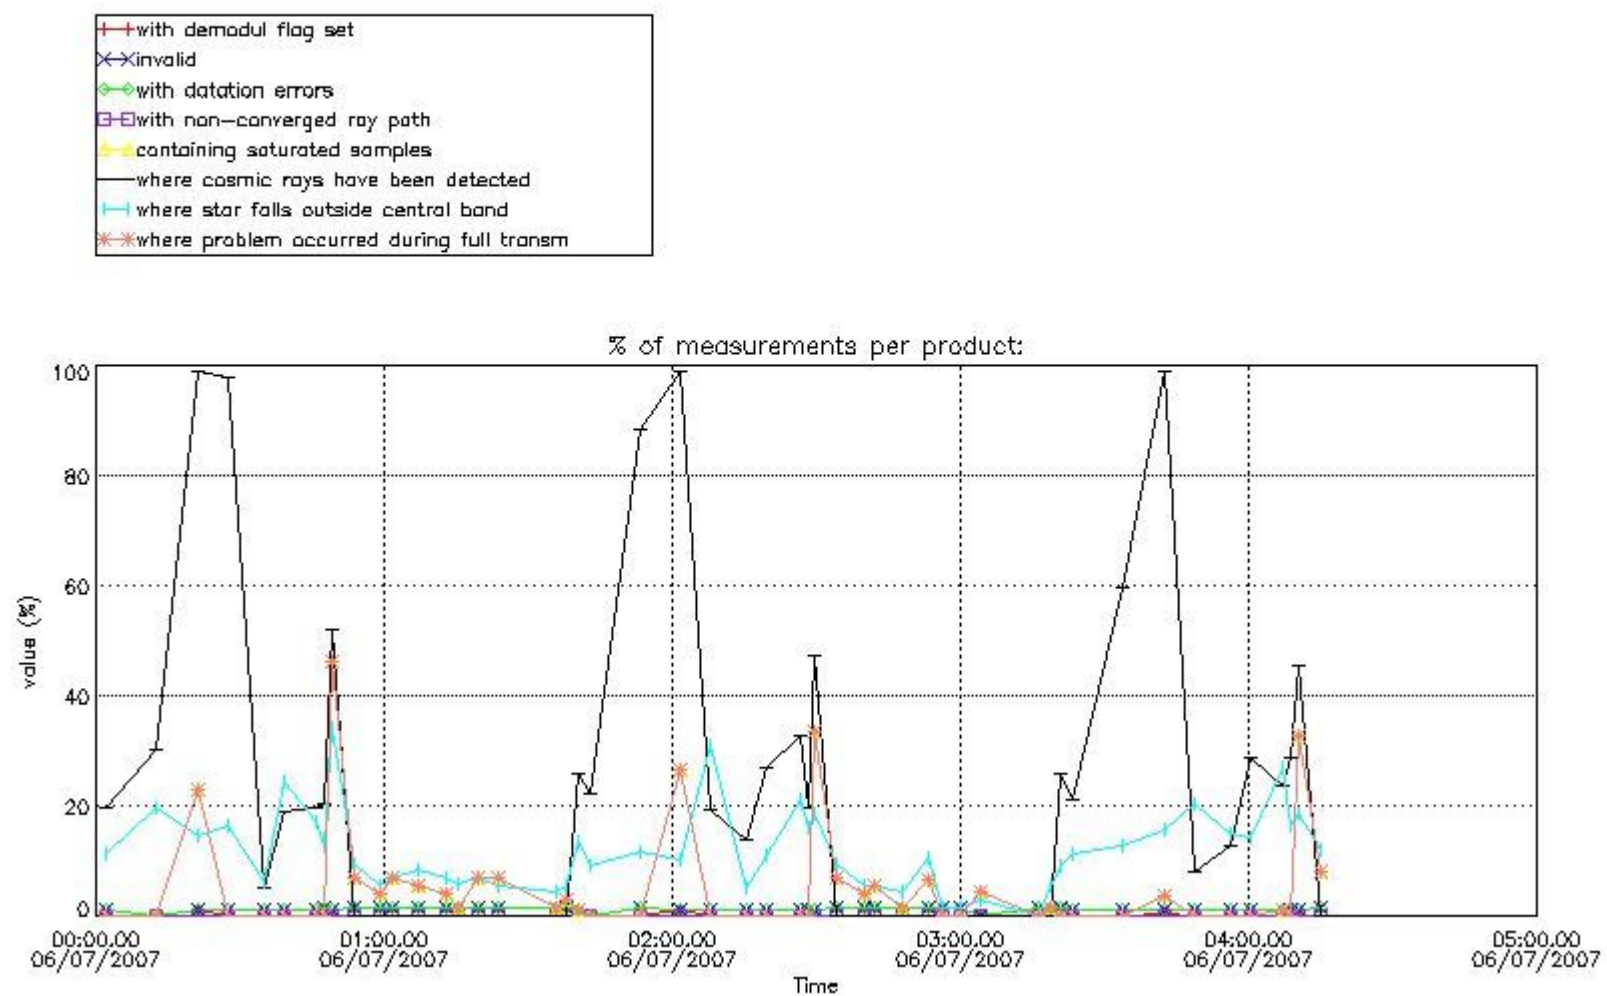

At least one measurement with demodulation flag set:	34.0000 %
Reference spectrum computed from DB:	0.00000 %
Reference spectrum with small number of measurements:	0.00000 %
SATU data not used:	0.00000 %

5.2 Plot quality information per product (time dependant)

5.3 Plot quality information per product (world map)