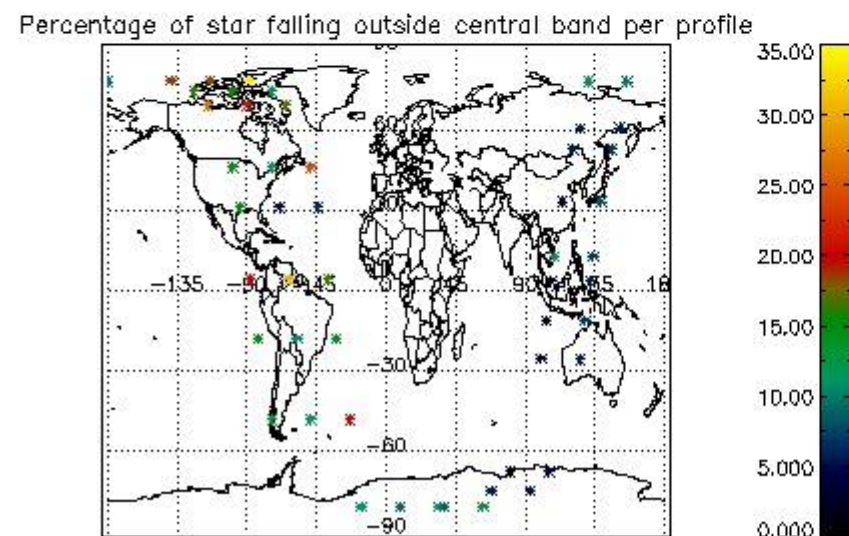

6. Statistics and plot of tangent altitude of the last measurement (DARK & BRIGHT products without errors)

6.1 Statistics on tangent altitude lost:

Statistics	DARK	BRIGHT	TWILIGHT
Mean:	13.857	20.285	17.244
St. deviation:	3.7207	5.4322	1.4513
Maximum:	18.217	31.193	18.888
Minimum:	5.4534	4.0473	16.142
Number of data:	9.0000	26.000	3.0000

6.2 Plot for DARK limb products