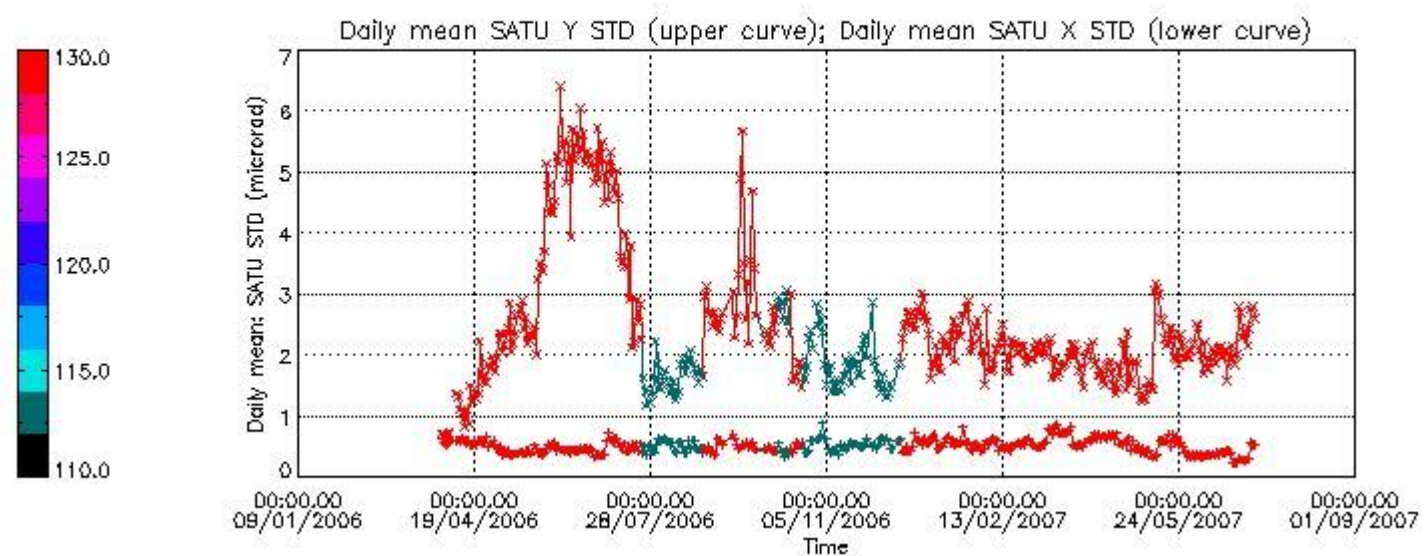

Number of data:	8250.0	8250.0	21700.	21700.

7.2.2 Trend of daily SATU NEA St. deviation since 1st April 2006 (dark limb)

The long term trend of the SATU 'X' and 'Y' standard deviations should be constant during the whole mission.

The colorbar represents the start tangent altitude (km) of the occultations.

Upper curve: STD of SATU Y axis

Lower curve: STD of SATU X axis

8. Auxiliary Data Files used for the production reported in section 2.4

The number reported in the third column indicates since which file (see list in section 2.4) the corresponding auxiliary file has been used. The fourth column is the date of those product files.

Type	Auxiliary Filename	Used since product	Used since product date
INST_PHYS_CHARACTERISTICS	GOM_INS_AXNIEC20050627_150713_20030716_120000_20100101_000000	1	06-JUL-2007 00:02:08
CALIBRATION_DATABASE	GOM_CAL_AXVIEC20070702_090425_20070701_000000_20100101_000000	1	06-JUL-2007 00:02:08
LEVEL-1B_PROC_CONFIG	GOM_PR1_AXNIEC20050627_151042_20020301_000000_20100101_000000	1	06-JUL-2007 00:02:08
STAR_CATALOGUE	GOM_CAT_AXVIEC20020121_161009_20020101_000000_20200101_000000	1	06-JUL-2007 00:02:08
STELLAR_SPECTRA_DATABANK	GOM_STS_AXNIEC20040308_103538_20020101_160000_20100101_000000	1	06-JUL-2007 00:02:08
ECMWF_FILE	AUX_ECF_AXNECM20070705_062110_20070705_210000_20070706_090000	1	06-JUL-2007 00:02:08
ECMWF_FILE	AUX_ECF_AXNECM20070705_181110_20070706_030000_20070706_150000	38	06-JUL-2007 03:16:16
OPTIONAL_ECMWF_FILE	MISSING	1	06-JUL-2007 00:02:08
ORBIT_DATA_FILE	DOR_NAV_OPNPDE20070705_204258_000063762059_00343_27952_3718.N1	1	06-JUL-2007 00:02:08
ORBIT_DATA_FILE	DOR_NAV_OPNPDE20070705_222914_000057382059_00344_27953_3719.N1	3	06-JUL-2007 00:21:11
ORBIT_DATA_FILE	DOR_NAV_OPNPDE20070706_001011_000057382059_00345_27954_3720.N1	22	06-JUL-2007 01:53:13
ORBIT_DATA_FILE	DOR_NAV_OPNPDE20070706_015108_000041442059_00346_27955_3721.N1	38	06-JUL-2007 03:16:16