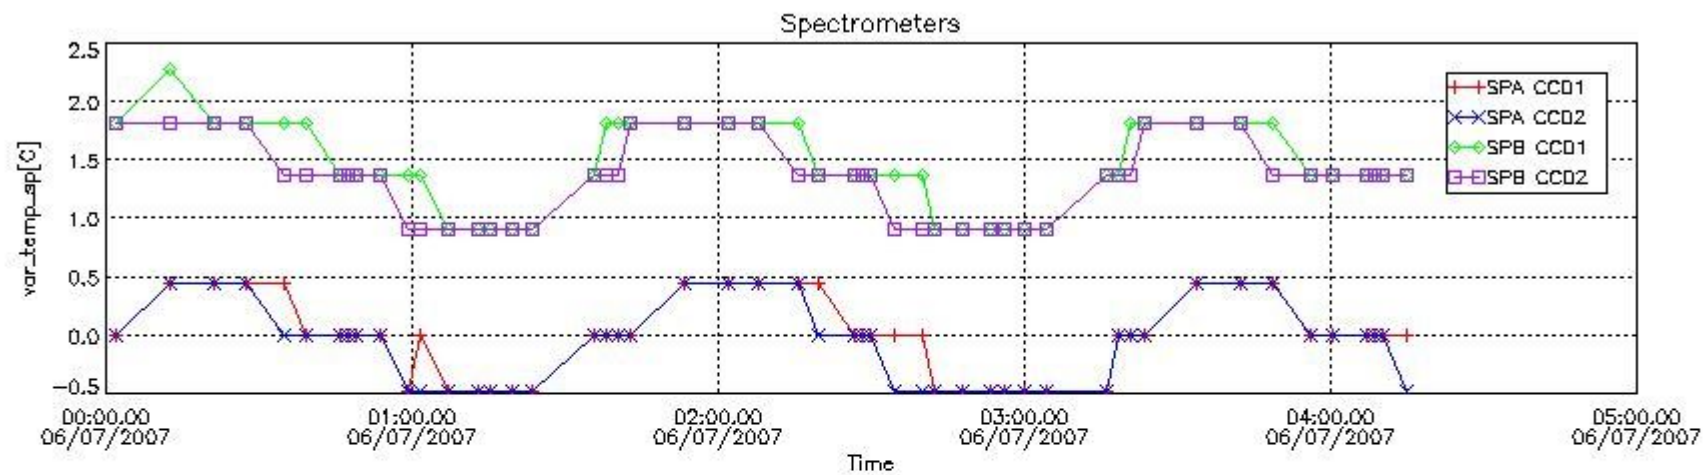

3. Plot of GOMOS spectrometers and photometers temperatures from level 1b data