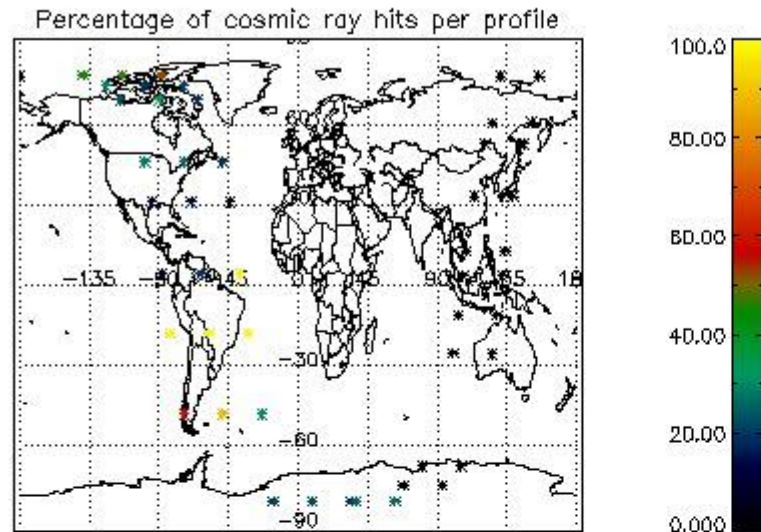

6. Statistics and plot of tangent altitude of the last measurement (DARK & BRIGHT products without errors)

6.1 Statistics on tangent altitude lost:

Statistics	DARK	BRIGHT	TWILIGHT
Mean:	13.857	20.285	17.244
St. deviation:	3.7207	5.4322	1.4513
Maximum:	18.217	31.193	18.888
Minimum:	5.4534	4.0473	16.142
Number of data:	9.0000	26.000	3.0000

6.2 Plot for DARK limb products