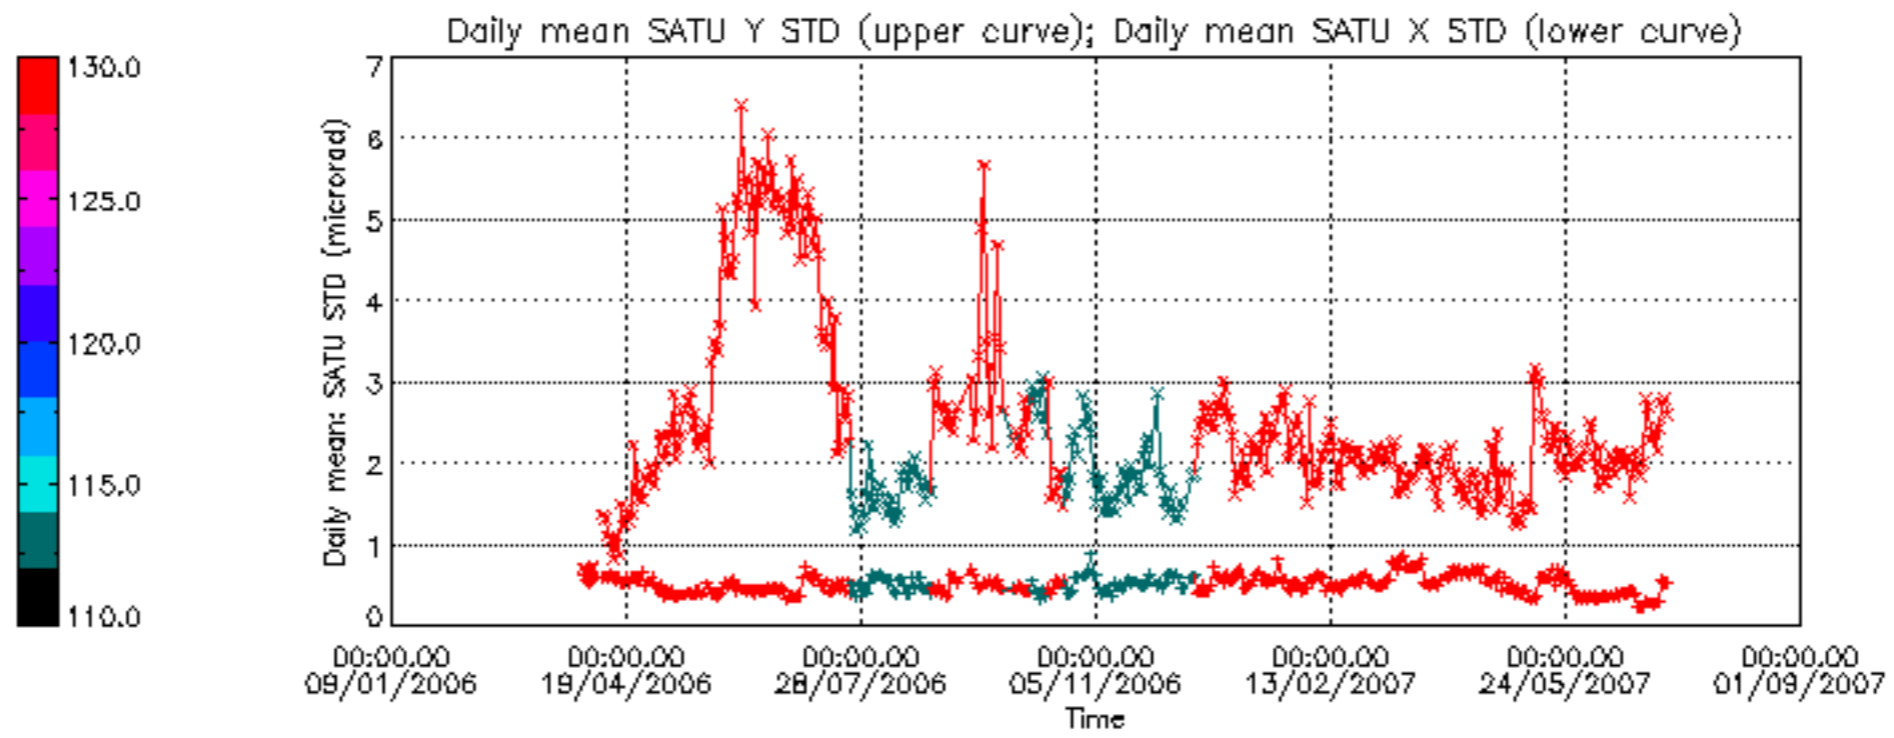

Tangent altitude at which the star is lost

Tangent altitude at which the star is lost

/nas3/ENVISAT/GOMOS/GOM_NL__0P/GOM_NL__0PNPDE20070701_010945_000043172059_00274_27883_3884.N1

1; -836.3; 01-JUL-2007 01:09:45; Dark ; 37.0; 165; 34Gam Eri ; 2.95; 3200;occ; 74; 0;27883
 2; -323.4; 01-JUL-2007 01:18:18; Dark ; 59.5; 0; ; 0.00; 0;occ; 119; 0;27883
 3; 33.5; 01-JUL-2007 01:24:15; Dark ; 48.5; 9; Alp Eri ; 0.45; 24000;occ; 97; 0;27884
 4; 480.3; 01-JUL-2007 01:31:42; Dark ; 41.0; 148; Alp Tuc ; 2.88; 4100;occ; 82; 0;27884
 5; 742.9; 01-JUL-2007 01:36:04; Dark ; 41.0; 45; Alp Pav ; 1.94; 26000;occ; 82; 0;27884
 6; 1062.1; 01-JUL-2007 01:41:23; Dark ; 38.0; 147; Alp Ara ; 2.88; 26000;occ; 76; 0;27884
 7; 1170.1; 01-JUL-2007 01:43:11; Dark ; 41.5; 40; The Sco ; 1.86; 7100;occ; 83; 0;27884
 8; 1269.9; 01-JUL-2007 01:44:51; Dark ; 41.0; 25; 35Lam Sco ; 1.62; 28000;occ; 82; 0;27884
 9; 1354.5; 01-JUL-2007 01:46:16; Dark ; 44.5; 116; 19Del Sgr ; 2.70; 4100;occ; 89; 0;27884
 10; 1642.0; 01-JUL-2007 01:51:03; Bright; 37.0; 86; 35Eta Oph ; 2.43; 10200;occ; 74; 0;27884
 11; 1982.2; 01-JUL-2007 01:56:43; Bright; 36.0; 126; 60Bet Oph ; 2.77; 4250;occ; 72; 0;27884
 12; 2122.3; 01-JUL-2007 01:59:04; Bright; 38.5; 59; 55Alp Oph ; 2.08; 8900;occ; 77; 0;27884
 13; 2283.2; 01-JUL-2007 02:01:44; Bright; 35.5; 127; 27Bet Her ; 2.78; 4700;occ; 71; 0;27884
 14; 2447.8; 01-JUL-2007 02:04:29; Bright; 36.5; 133; 40Zet Her ; 2.81; 6000;occ; 73; 0;27884
 15; 2810.0; 01-JUL-2007 02:10:31; Bright; 38.0; 130; 23Bet Dra ; 2.80; 5800;occ; 76; 0;27884
 16; 2952.4; 01-JUL-2007 02:12:54; Bright; 36.0; 119; 14Eta Dra ; 2.73; 4700;occ; 72; 0;27884
 17; 3190.9; 01-JUL-2007 02:16:52; Bright; 32.5; 60; 7Bet UMi ; 2.08; 3950;occ; 65; 0;27884
 18; 3445.4; 01-JUL-2007 02:21:07; Bright; 35.5; 49; 1Alp UMi ; 1.99; 6300;occ; 71; 0;27884