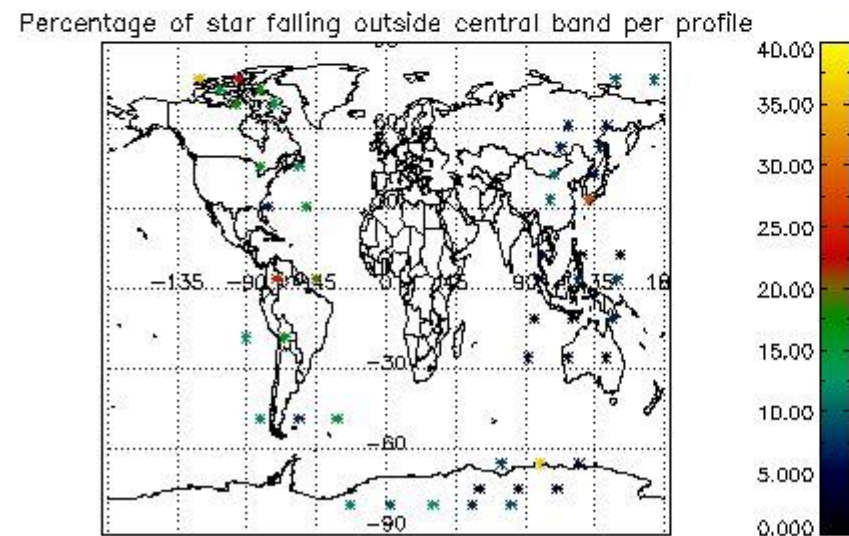

5.2 Plot quality information per product (time dependant)

5.3 Plot quality information per product (world map)

6. Statistics and plot of tangent altitude of the last measurement (DARK & BRIGHT products without errors)