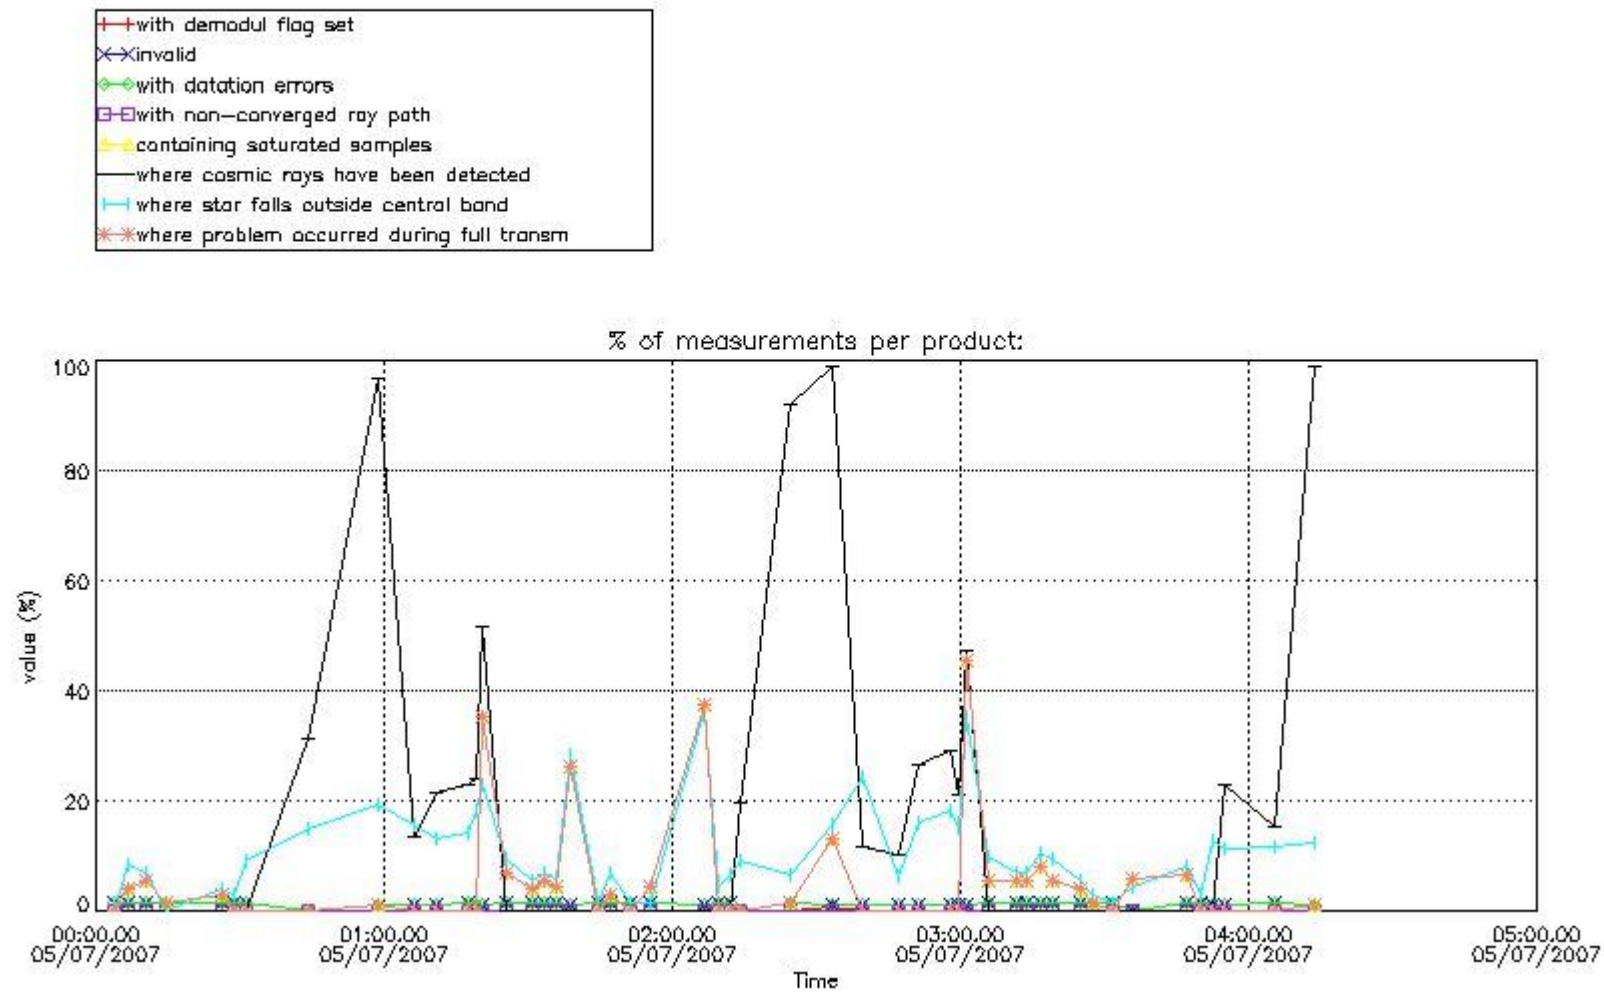

At least one measurement with demodulation flag set:	12.0000 %
Reference spectrum computed from DB:	0.00000 %
Reference spectrum with small number of measurements:	0.00000 %
SATU data not used:	0.00000 %

5.2 Plot quality information per product (time dependant)

5.3 Plot quality information per product (world map)