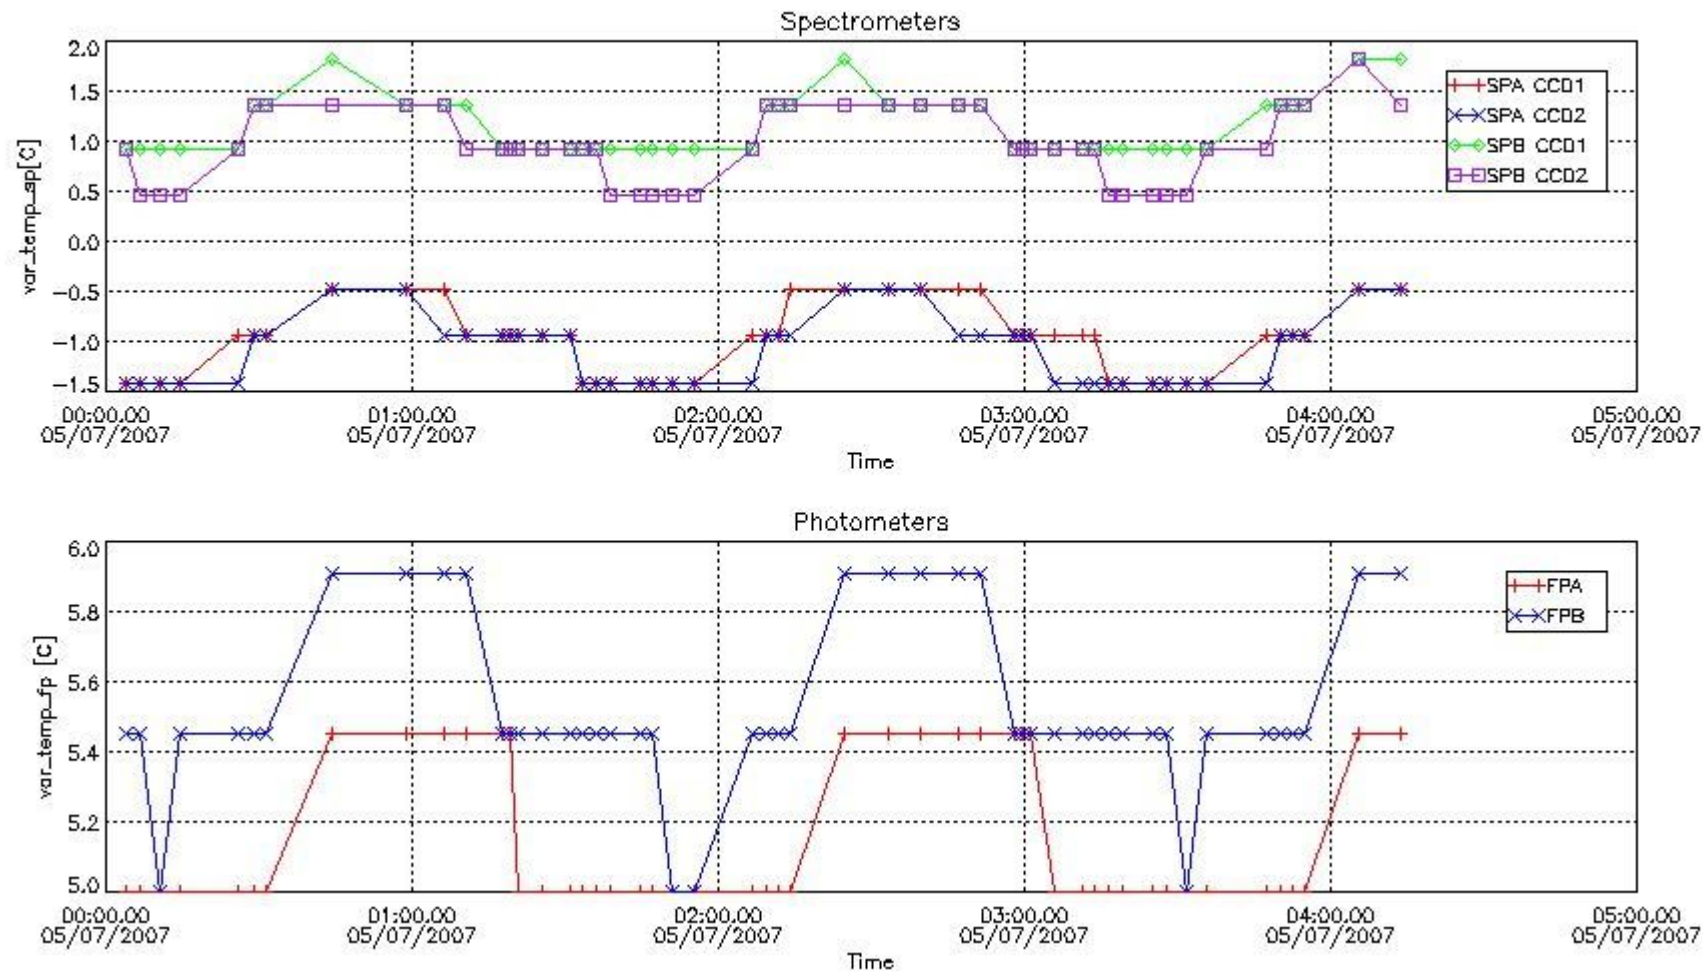

4. Overview of dark signal processing per product

The Dark Charge (DC) is a temperature-dependant signal added to the useful measurements and it is therefore subtracted from them during the processing. There are two phenomena that produce a continuous increase of the DC: the "hot pixels" (a pixel is "hot" when its DC exceeds by a significant amount its value measured on ground at the same temperature) and the "Random Telegraphic Signal" (abrupt change positive or negative of the CCD pixel signal, random in time, affecting only the DC part of the signal and not the photon generated signal).

In this section a list of products that did not use the Dark Sky Area (DSA) observation for the DC computation is given. It is also provided the mean DC plot per product for dark limb products with no error flag set.

4.1 All products used the DSA observation for the DC computation

4.2 Plot of mean dark charges per product: only products in DARK limb conditions without errors are used