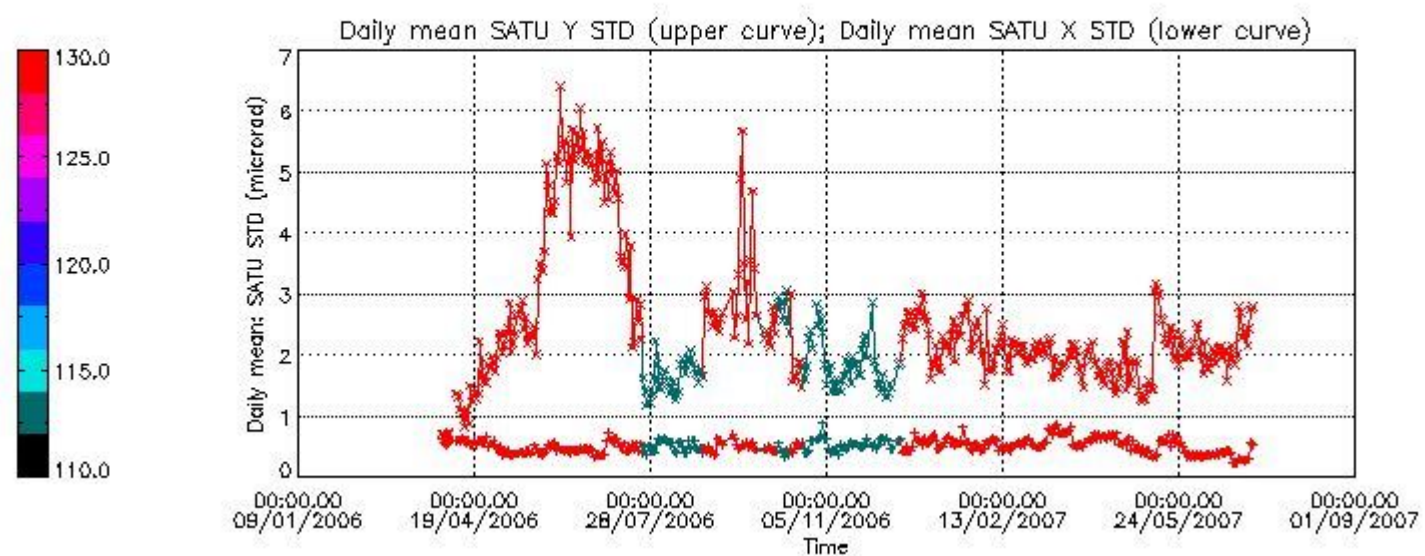

Number of data:	6300.0	6300.0	27200.	27200.

7.2.2 Trend of daily SATU NEA St. deviation since 1st April 2006 (dark limb)

The long term trend of the SATU 'X' and 'Y' standard deviations should be constant during the whole mission.

The colorbar represents the start tangent altitude (km) of the occultations.

Upper curve: STD of SATU Y axis

Lower curve: STD of SATU X axis

8. Auxiliary Data Files used for the production reported in section 2.4

The number reported in the third column indicates since which file (see list in section 2.4) the corresponding auxiliary file has been used. The fourth column is the date of those product files.

Type	Auxiliary Filename	Used since product	Used since product date
INST_PHYS_CHARACTERISTICS	GOM_INS_AXNIEC20050627_150713_20030716_120000_20100101_000000	1	05-JUL-2007 00:03:56
CALIBRATION_DATABASE	GOM_CAL_AXVIEC20070702_090425_20070701_000000_20100101_000000	1	05-JUL-2007 00:03:56
LEVEL-1B_PROC_CONFIG	GOM_PR1_AXNIEC20050627_151042_20020301_000000_20100101_000000	1	05-JUL-2007 00:03:56
STAR_CATALOGUE	GOM_CAT_AXVIEC20020121_161009_20020101_000000_20200101_000000	1	05-JUL-2007 00:03:56
STELLAR_SPECTRA_DATABANK	GOM_STS_AXNIEC20040308_103538_20020101_160000_20100101_000000	1	05-JUL-2007 00:03:56
ECMWF_FILE	AUX_ECF_AXNECM20070704_061111_20070704_210000_20070705_090000	1	05-JUL-2007 00:03:56
ECMWF_FILE	AUX_ECF_AXNECM20070704_181452_20070705_030000_20070705_150000	45	05-JUL-2007 03:47:15
OPTIONAL_ECMWF_FILE	MISSING	1	05-JUL-2007 00:03:56
ORBIT_DATA_FILE	DOR_NAV_OPNPDE20070704_200554_000041442059_00329_27938_3711.N1	1	05-JUL-2007 00:03:56
ORBIT_DATA_FILE	DOR_NAV_OPNPDE20070704_230115_000057382059_00330_27939_3712.N1	9	05-JUL-2007 00:58:52
ORBIT_DATA_FILE	DOR_NAV_OPNPDE20070705_004212_000054192059_00331_27940_3713.N1	28	05-JUL-2007 02:24:46
ORBIT_DATA_FILE	DOR_NAV_OPNPDE20070705_021750_000044632059_00332_27941_3714.N1	45	05-JUL-2007 03:47:15