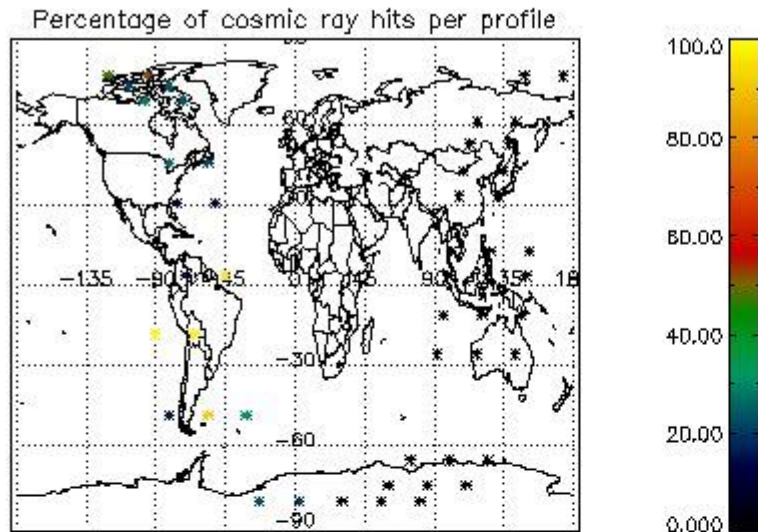

6. Statistics and plot of tangent altitude of the last measurement (DARK & BRIGHT products without errors)

6.1 Statistics on tangent altitude lost:

Statistics	DARK	BRIGHT	TWILIGHT
Mean:	14.611	20.324	17.495
St. deviation:	2.9874	6.1548	1.1855
Maximum:	18.464	29.911	18.333
Minimum:	8.9702	3.8116	16.657
Number of data:	7.0000	33.000	2.0000

6.2 Plot for DARK limb products