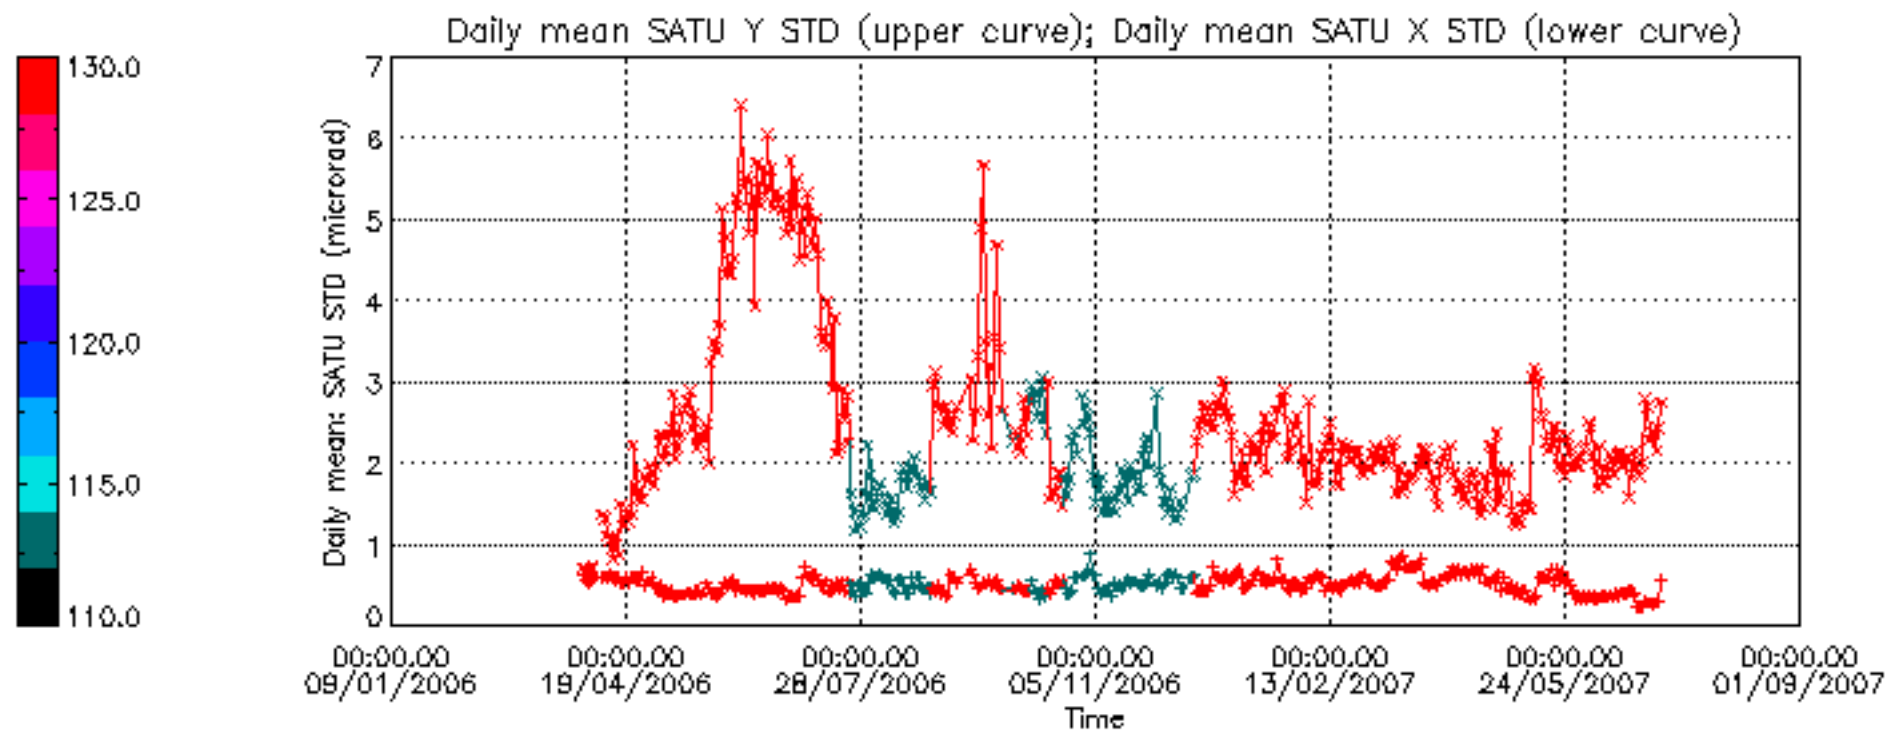

Tangent altitude at which the star is lost

Tangent altitude at which the star is lost

/nas3/ENVISAT/GOMOS/GOM_NL__0P/GOM_NL__0PNPDE20070701_010945_000043172059_00274_27883_3884.N1

1; -836.3; 01-JUL-2007 01:09:45; Dark ; 37.0; 165; 34Gam Eri ; 2.95; 3200;occ; 74; 0;27883
 2; -323.4; 01-JUL-2007 01:18:18; Dark ; 59.5; 0; ; 0.00; 0;occ; 119; 0;27883
 3; 33.5; 01-JUL-2007 01:24:15; Dark ; 48.5; 9; Alp Eri ; 0.45; 24000;occ; 97; 0;27884
 4; 480.3; 01-JUL-2007 01:31:42; Dark ; 41.0; 148; Alp Tuc ; 2.88; 4100;occ; 82; 0;27884
 5; 742.9; 01-JUL-2007 01:36:04; Dark ; 41.0; 45; Alp Pav ; 1.94; 26000;occ; 82; 0;27884
 6; 1062.1; 01-JUL-2007 01:41:23; Dark ; 38.0; 147; Alp Ara ; 2.88; 26000;occ; 76; 0;27884
 7; 1170.1; 01-JUL-2007 01:43:11; Dark ; 41.5; 40; The Sco ; 1.86; 7100;occ; 83; 0;27884
 8; 1269.9; 01-JUL-2007 01:44:51; Dark ; 41.0; 25; 35Lam Sco ; 1.62; 28000;occ; 82; 0;27884
 9; 1354.5; 01-JUL-2007 01:46:16; Dark ; 44.5; 116; 19Del Sgr ; 2.70; 4100;occ; 89; 0;27884
 10; 1642.0; 01-JUL-2007 01:51:03; Bright; 37.0; 86; 35Eta Oph ; 2.43; 10200;occ; 74; 0;27884
 11; 1982.2; 01-JUL-2007 01:56:43; Bright; 36.0; 126; 60Bet Oph ; 2.77; 4250;occ; 72; 0;27884
 12; 2122.3; 01-JUL-2007 01:59:04; Bright; 38.5; 59; 55Alp Oph ; 2.08; 8900;occ; 77; 0;27884
 13; 2283.2; 01-JUL-2007 02:01:44; Bright; 35.5; 127; 27Bet Her ; 2.78; 4700;occ; 71; 0;27884
 14; 2447.8; 01-JUL-2007 02:04:29; Bright; 36.5; 133; 40Zet Her ; 2.81; 6000;occ; 73; 0;27884
 15; 2810.0; 01-JUL-2007 02:10:31; Bright; 38.0; 130; 23Bet Dra ; 2.80; 5800;occ; 76; 0;27884
 16; 2952.4; 01-JUL-2007 02:12:54; Bright; 36.0; 119; 14Eta Dra ; 2.73; 4700;occ; 72; 0;27884
 17; 3190.9; 01-JUL-2007 02:16:52; Bright; 32.5; 60; 7Bet UMi ; 2.08; 3950;occ; 65; 0;27884
 18; 3445.4; 01-JUL-2007 02:21:07; Bright; 35.5; 49; 1Alp UMi ; 1.99; 6300;occ; 71; 0;27884