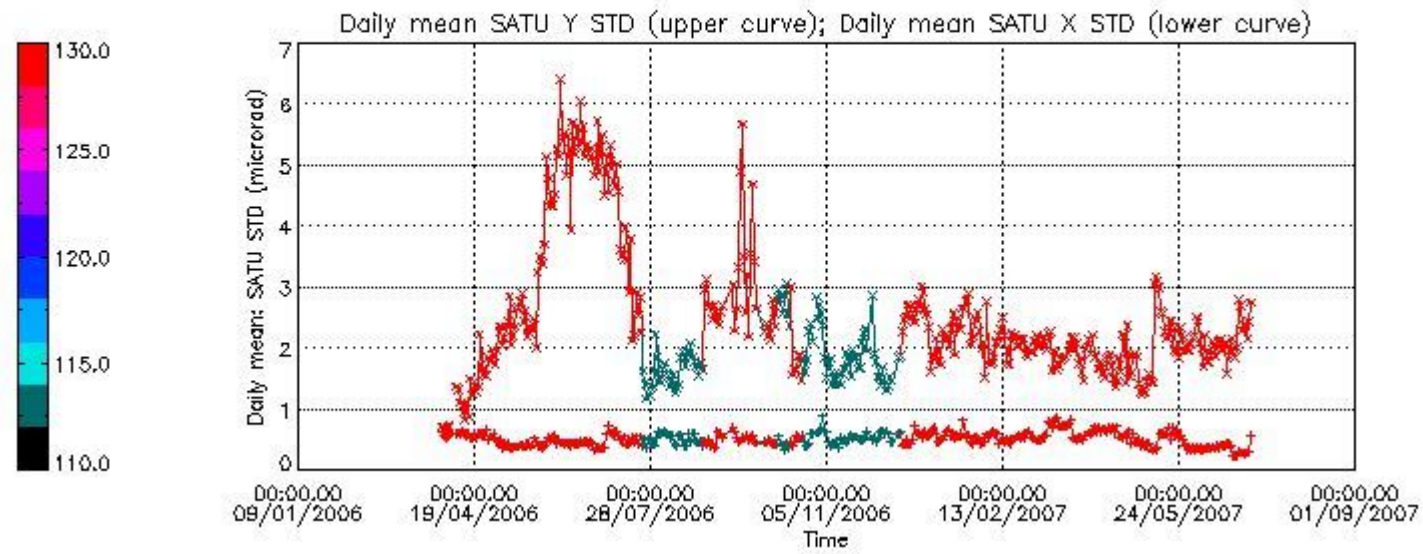

Number of data:	2650.0	2650.0	28300.	28300.

7.2.2 Trend of daily SATU NEA St. deviation since 1st April 2006 (dark limb)

The long term trend of the SATU 'X' and 'Y' standard deviations should be constant during the whole mission.

The colorbar represents the start tangent altitude (km) of the occultations.

Upper curve: STD of SATU Y axis

Lower curve: STD of SATU X axis

8. Auxiliary Data Files used for the production reported in section 2.4

The number reported in the third column indicates since which file (see list in section 2.4) the corresponding auxiliary file has been used. The fourth column is the date of those product files.

Type	Auxiliary Filename	Used since product	Used since product date
INST_PHYS_CHARACTERISTICS	GOM_INS_AXNIEC20050627_150713_20030716_120000_20100101_000000	1	04-JUL-2007 00:01:33
CALIBRATION_DATABASE	GOM_CAL_AXVIEC20070702_090425_20070701_000000_20100101_000000	1	04-JUL-2007 00:01:33
LEVEL-1B_PROC_CONFIG	GOM_PR1_AXNIEC20050627_151042_20020301_000000_20100101_000000	1	04-JUL-2007 00:01:33
STAR_CATALOGUE	GOM_CAT_AXVIEC20020121_161009_20020101_000000_20200101_000000	1	04-JUL-2007 00:01:33
STELLAR_SPECTRA_DATABANK	GOM_STS_AXNIEC20040308_103538_20020101_160000_20100101_000000	1	04-JUL-2007 00:01:33
ECMWF_FILE	AUX_ECF_AXNECM20070703_061112_20070703_210000_20070704_090000	1	04-JUL-2007 00:01:33
OPTIONAL_ECMWF_FILE	MISSING	1	04-JUL-2007 00:01:33
ORBIT_DATA_FILE	DOR_NAV_OPNPDE20070703_215218_000057382059_00315_27924_3705.N1	1	04-JUL-2007 00:01:33
ORBIT_DATA_FILE	DOR_NAV_OPNPDE20070703_233315_000057382059_00316_27925_3706.N1	18	04-JUL-2007 01:37:52
ORBIT_DATA_FILE	DOR_NAV_OPNPDE20070704_011412_000038252059_00317_27926_3707.N1	33	04-JUL-2007 02:38:17