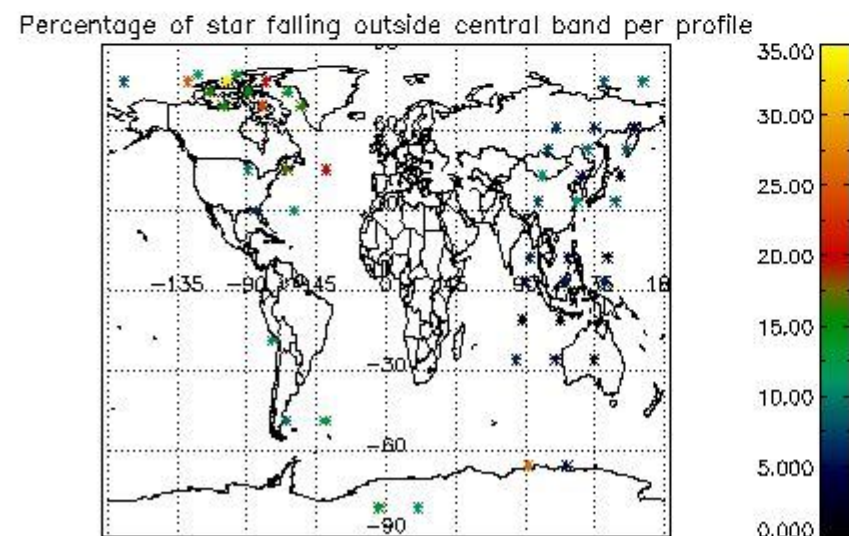

6. Statistics and plot of tangent altitude of the last measurement (DARK & BRIGHT products without errors)

6.1 Statistics on tangent altitude lost:

Statistics	DARK	BRIGHT	TWILIGHT
Mean:	16.748	20.322	15.546
St. deviation:	1.1909	5.5045	1.0045
Maximum:	17.458	29.774	16.257
Minimum:	15.373	4.1959	14.836
Number of data:	3.0000	34.000	2.0000

6.2 Plot for DARK limb products