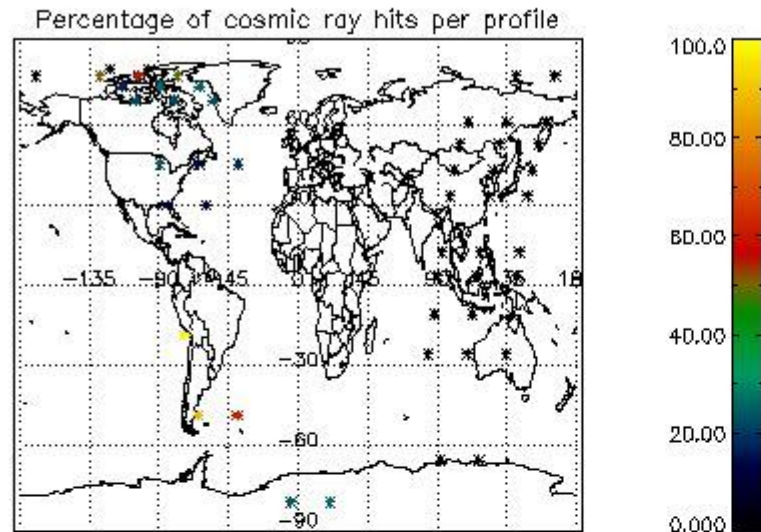

6. Statistics and plot of tangent altitude of the last measurement (DARK & BRIGHT products without errors)

6.1 Statistics on tangent altitude lost:

Statistics	DARK	BRIGHT	TWILIGHT
Mean:	16.748	20.322	15.546
St. deviation:	1.1909	5.5045	1.0045
Maximum:	17.458	29.774	16.257
Minimum:	15.373	4.1959	14.836
Number of data:	3.0000	34.000	2.0000

6.2 Plot for DARK limb products