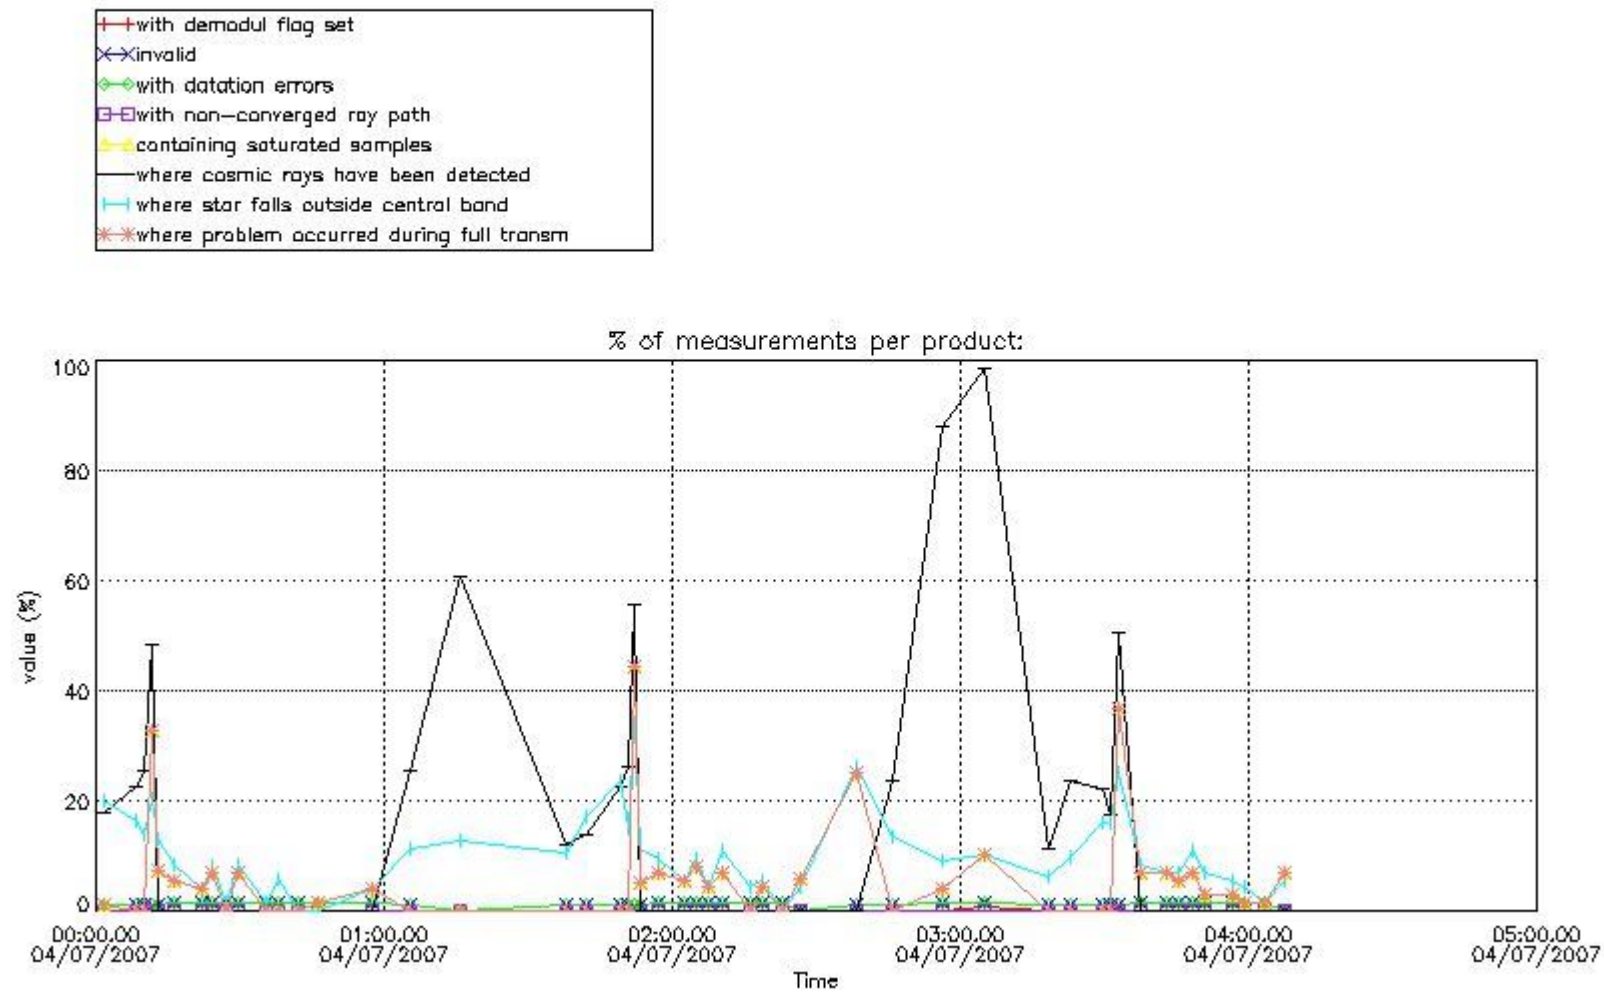

At least one measurement with demodulation flag set:	14.0000 %
Reference spectrum computed from DB:	0.00000 %
Reference spectrum with small number of measurements:	0.00000 %
SATU data not used:	0.00000 %

5.2 Plot quality information per product (time dependant)

5.3 Plot quality information per product (world map)