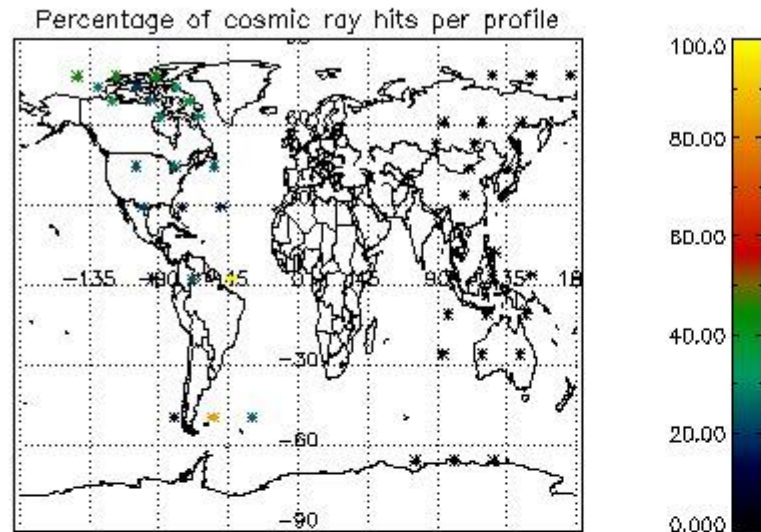

6. Statistics and plot of tangent altitude of the last measurement (DARK & BRIGHT products without errors)

6.1 Statistics on tangent altitude lost:

Statistics	DARK	BRIGHT	TWILIGHT
Mean:	14.587	19.912	NaN
St. deviation:	2.0665	4.4982	NaN
Maximum:	18.446	27.448	NaN
Minimum:	12.534	10.295	NaN
Number of data:	6.0000	30.000	NaN

6.2 Plot for DARK limb products