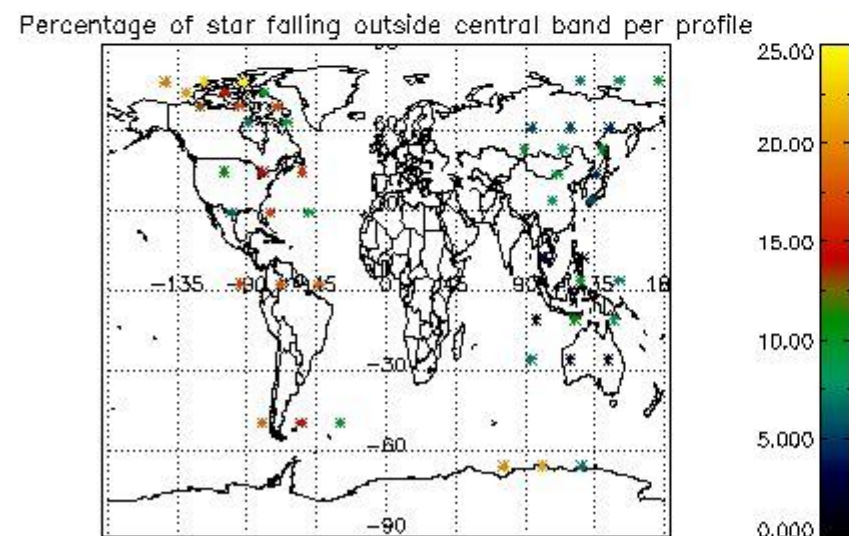

6. Statistics and plot of tangent altitude of the last measurement (DARK & BRIGHT products without errors)

6.1 Statistics on tangent altitude lost:

Statistics	DARK	BRIGHT	TWILIGHT
Mean:	14.587	19.912	NaN
St. deviation:	2.0665	4.4982	NaN
Maximum:	18.446	27.448	NaN
Minimum:	12.534	10.295	NaN
Number of data:	6.0000	30.000	NaN

6.2 Plot for DARK limb products