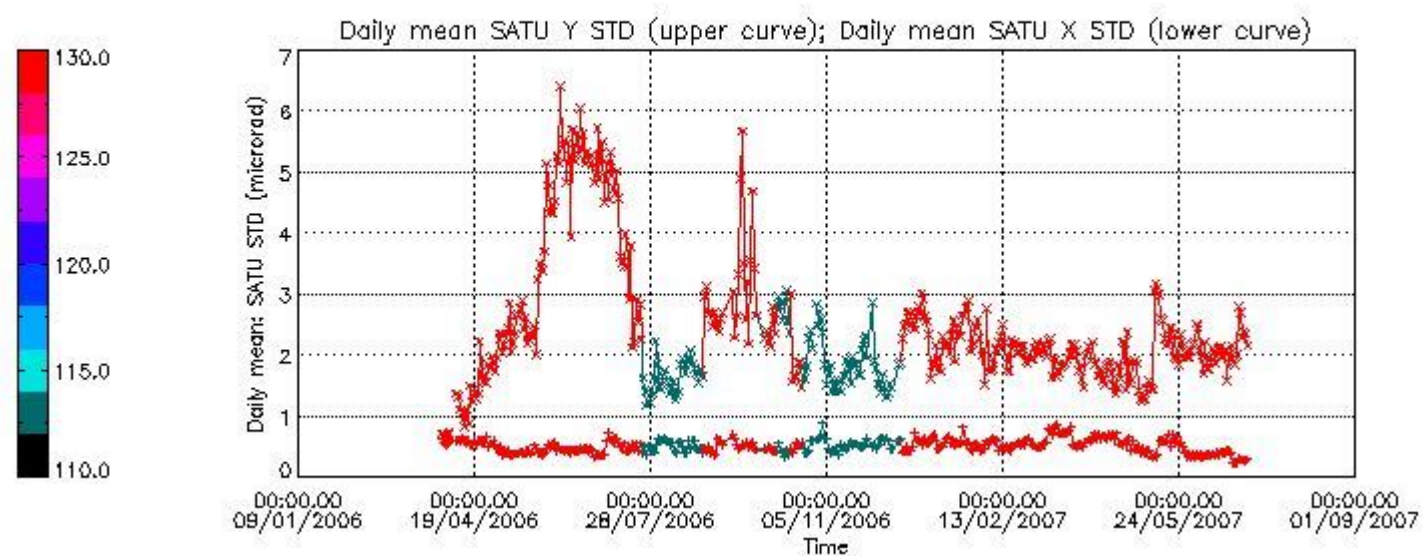

Number of data:	5250.0	5250.0	24650.	24650.

7.2.2 Trend of daily SATU NEA St. deviation since 1st April 2006 (dark limb)

The long term trend of the SATU 'X' and 'Y' standard deviations should be constant during the whole mission.

The colorbar represents the start tangent altitude (km) of the occultations.

Upper curve: STD of SATU Y axis

Lower curve: STD of SATU X axis

8. Auxiliary Data Files used for the production reported in section 2.4

The number reported in the third column indicates since which file (see list in section 2.4) the corresponding auxiliary file has been used. The fourth column is the date of those product files.

Type	Auxiliary Filename	Used since product	Used since product date
INST_PHYS_CHARACTERISTICS	GOM_INS_AXNIEC20050627_150713_20030716_120000_20100101_000000	1	02-JUL-2007 00:00:41
CALIBRATION_DATABASE	GOM_CAL_AXVIEC20070618_075311_20070617_000000_20100101_000000	1	02-JUL-2007 00:00:41
LEVEL-1B_PROC_CONFIG	GOM_PR1_AXNIEC20050627_151042_20020301_000000_20100101_000000	1	02-JUL-2007 00:00:41
STAR_CATALOGUE	GOM_CAT_AXVIEC20020121_161009_20020101_000000_20200101_000000	1	02-JUL-2007 00:00:41
STELLAR_SPECTRA_DATABANK	GOM_STS_AXNIEC20040308_103538_20020101_160000_20100101_000000	1	02-JUL-2007 00:00:41
ECMWF_FILE	AUX_ECF_AXNECM20070701_063112_20070701_210000_20070702_090000	1	02-JUL-2007 00:00:41
ECMWF_FILE	AUX_ECF_AXNECM20070701_181112_20070702_030000_20070702_150000	40	02-JUL-2007 03:41:31
OPTIONAL_ECMWF_FILE	MISSING	1	02-JUL-2007 00:00:41
ORBIT_DATA_FILE	DOR_NAV_OPNPDE20070701_211522_000057382059_00286_27895_3691.N1	1	02-JUL-2007 00:00:41
ORBIT_DATA_FILE	DOR_NAV_OPNPDE20070701_225619_000057382059_00287_27896_3692.N1	6	02-JUL-2007 00:52:45
ORBIT_DATA_FILE	DOR_NAV_OPNPDE20070702_003716_000054192059_00288_27897_3693.N1	23	02-JUL-2007 02:18:48
ORBIT_DATA_FILE	DOR_NAV_OPNPDE20070702_021254_000044632059_00289_27898_3694.N1	40	02-JUL-2007 03:41:31