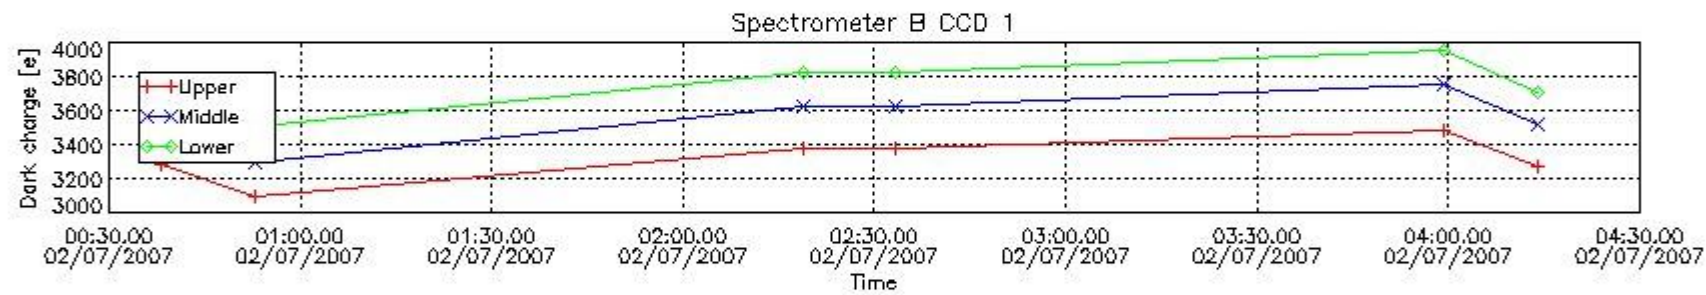

5. Demodulation flag and quality information monitoring

In this section it is presented the modulation information extracted from the pcd (product confidence data) at measurement level and information extracted from the Quality Summary dataset. Only products without errors (error flag in the MPH set to "0") are used.

5.1 Percentage of products during reporting period with: