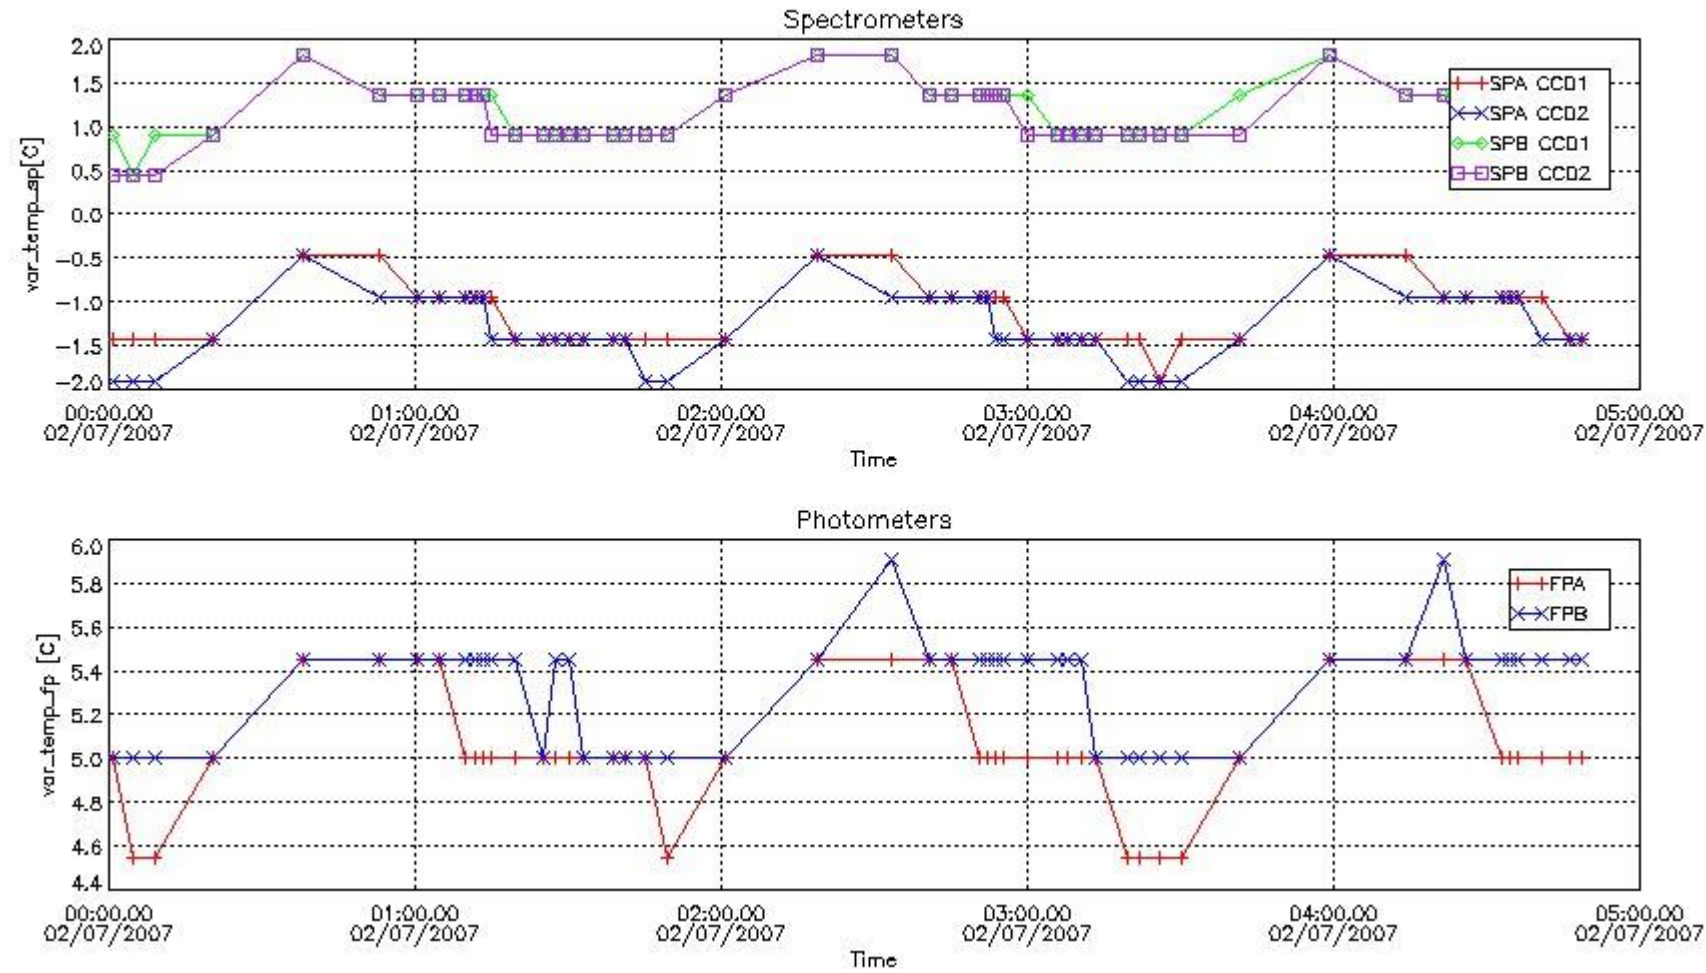

4. Overview of dark signal processing per product

The Dark Charge (DC) is a temperature-dependant signal added to the useful measurements and it is therefore subtracted from them during the processing. There are two phenomena that produce a continuous increase of the DC: the "hot pixels" (a pixel is "hot" when its DC exceeds by a significant amount its value measured on ground at the same temperature) and the "Random Telegraphic Signal" (abrupt change positive or negative of the CCD pixel signal, random in time, affecting only the DC part of the signal and not the photon generated signal).

In this section a list of products that did not use the Dark Sky Area (DSA) observation for the DC computation is given. It is also provided the mean DC plot per product for dark limb products with no error flag set.

4.1 All products used the DSA observation for the DC computation

4.2 Plot of mean dark charges per product: only products in DARK limb conditions without errors are used