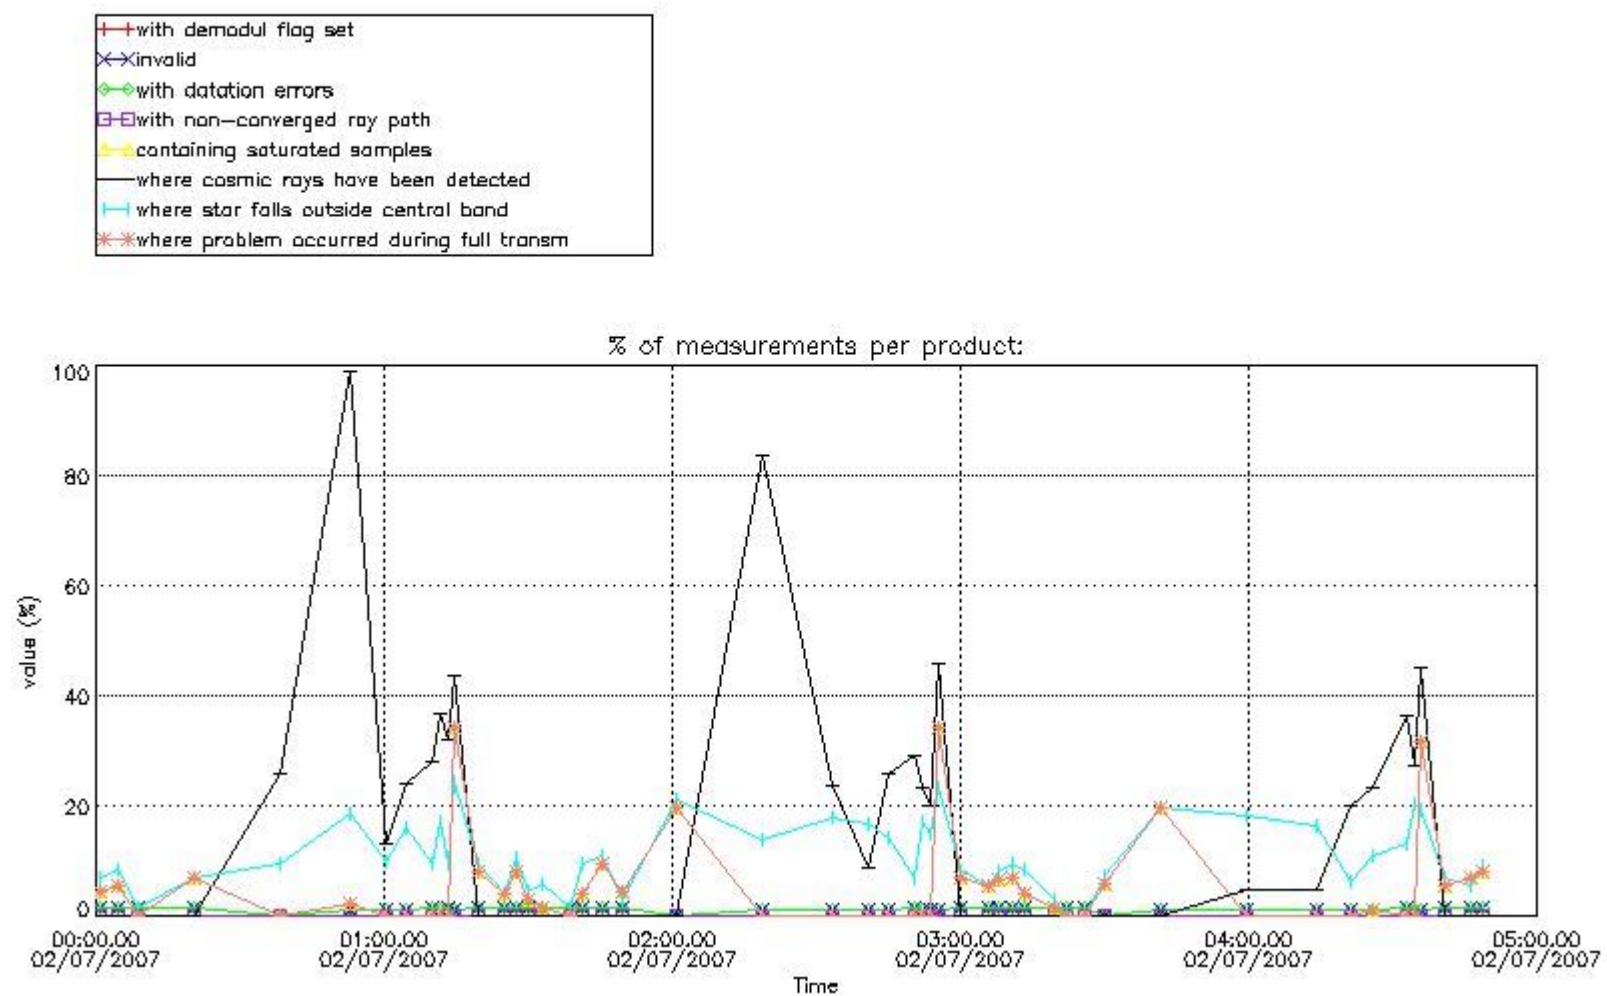

At least one measurement with demodulation flag set:	12.0000 %
Reference spectrum computed from DB:	0.00000 %
Reference spectrum with small number of measurements:	0.00000 %
SATU data not used:	0.00000 %

5.2 Plot quality information per product (time dependant)

5.3 Plot quality information per product (world map)