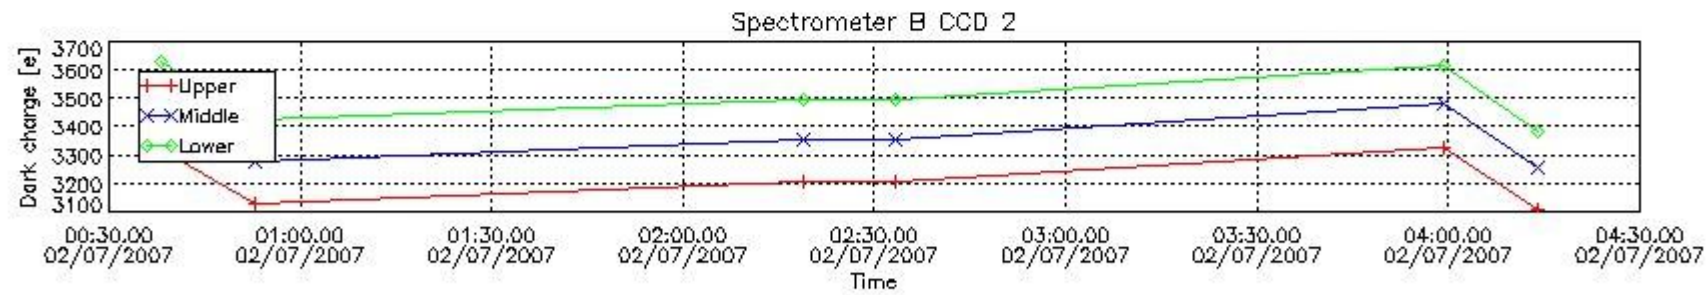

5. Demodulation flag and quality information monitoring

In this section it is presented the modulation information extracted from the pcd (product confidence data) at measurement level and information extracted from the Quality Summary dataset. Only products without errors (error flag in the MPH set to "0") are used.

5.1 Percentage of products during reporting period with: