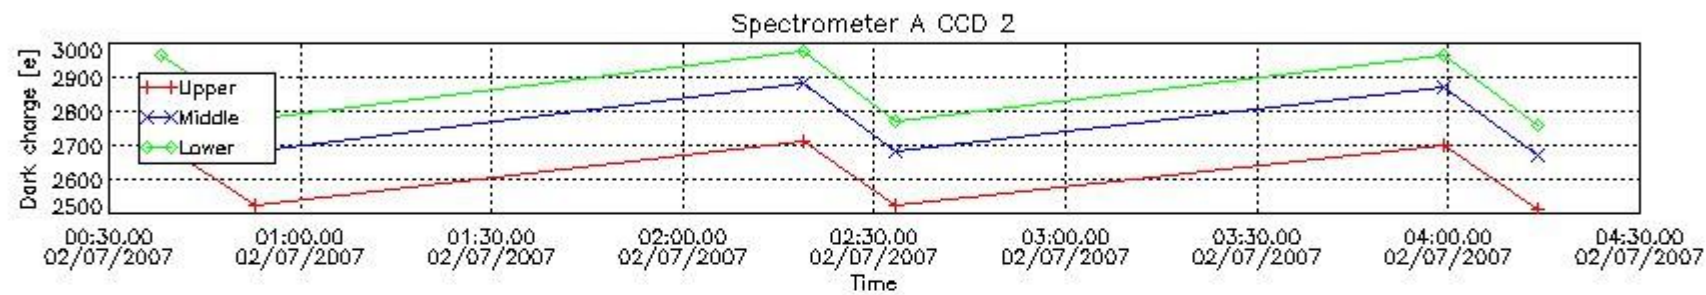

5. Demodulation flag and quality information monitoring

In this section it is presented the modulation information extracted from the pcd (product confidence data) at measurement level and information extracted from the Quality Summary dataset. Only products without errors (error flag in the MPH set to "0") are used.

5.1 Percentage of products during reporting period with: