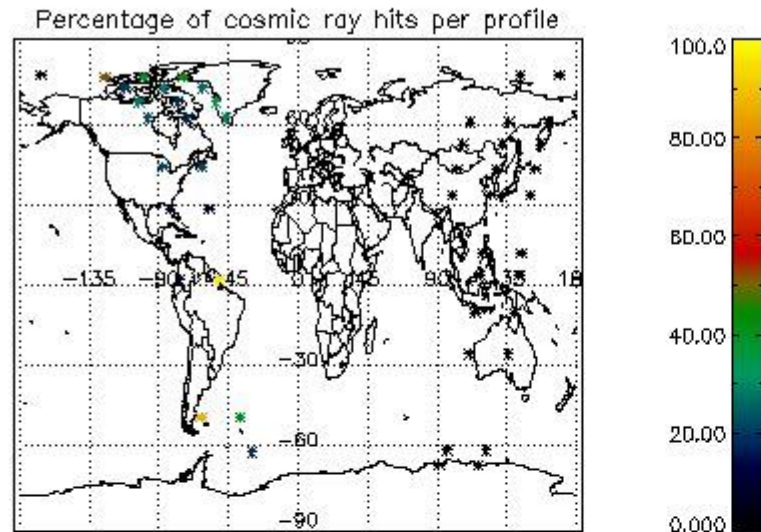

6. Statistics and plot of tangent altitude of the last measurement (DARK & BRIGHT products without errors)

6.1 Statistics on tangent altitude lost:

Statistics	DARK	BRIGHT	TWILIGHT
Mean:	15.490	20.301	NaN
St. deviation:	6.9983	5.4479	NaN
Maximum:	26.149	29.193	NaN
Minimum:	8.0283	4.0005	NaN
Number of data:	5.0000	31.000	NaN

6.2 Plot for DARK limb products