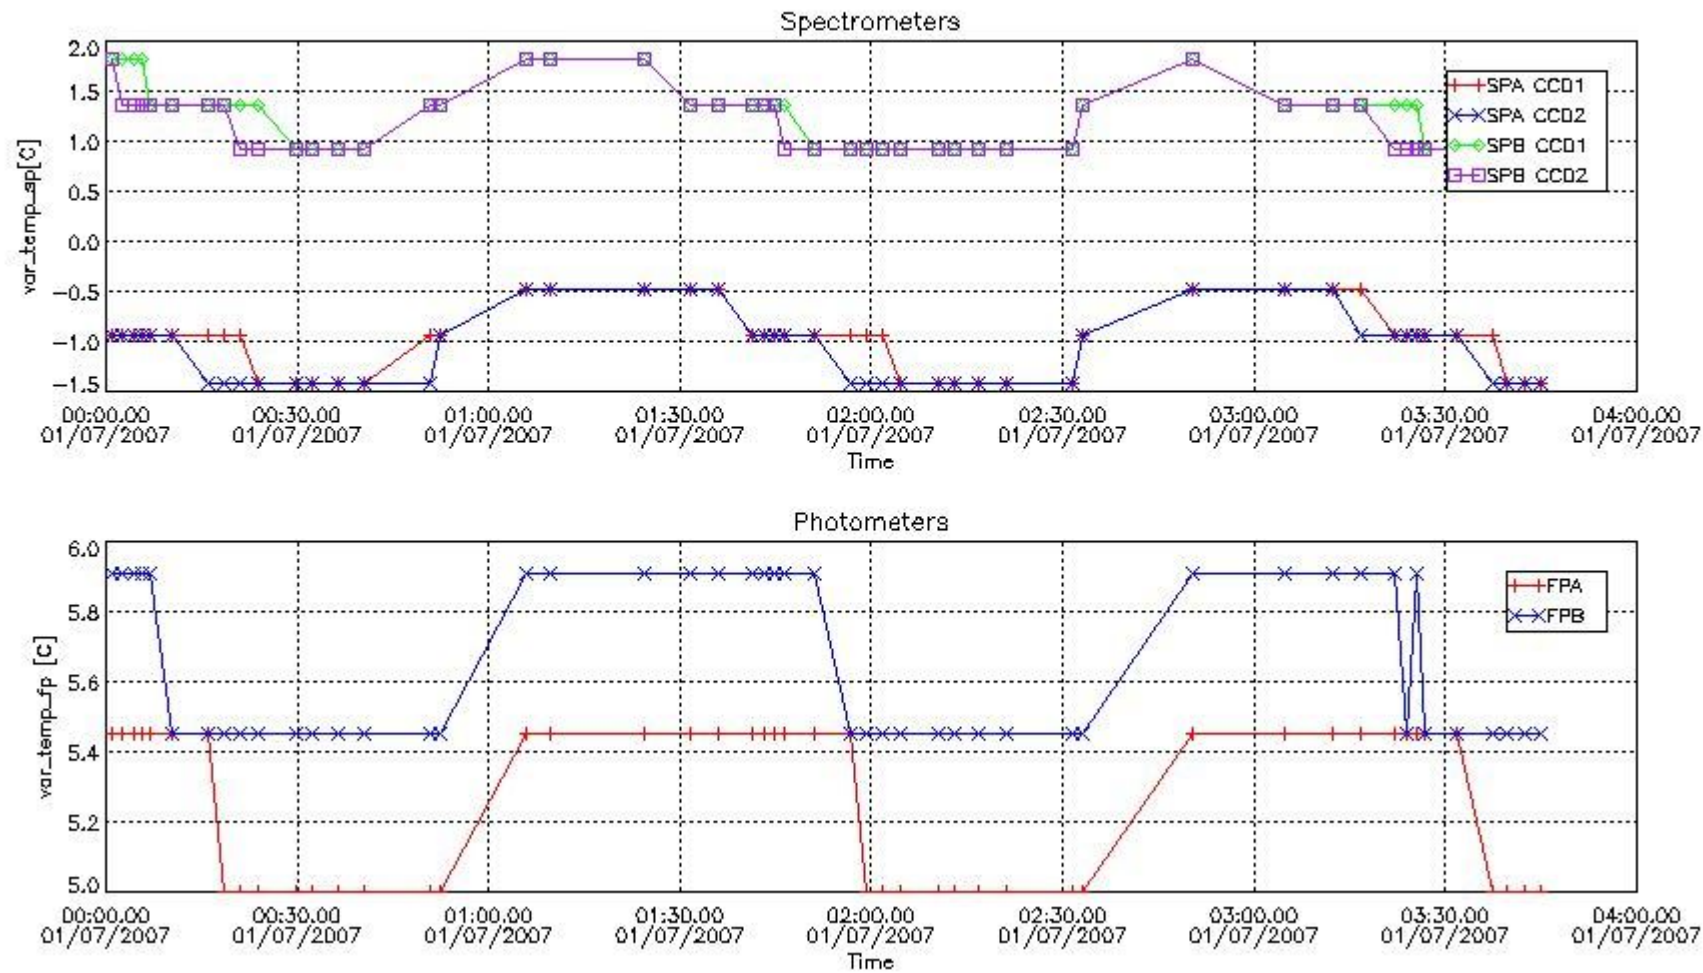

4. Overview of dark signal processing per product

The Dark Charge (DC) is a temperature-dependant signal added to the useful measurements and it is therefore subtracted from them during the processing. There are two phenomena that produce a continuous increase of the DC: the "hot pixels" (a pixel is "hot" when its DC exceeds by a significant amount its value measured on ground at the same temperature) and the "Random Telegraphic Signal" (abrupt change positive or negative of the CCD pixel signal, random in time, affecting only the DC part of the signal and not the photon generated signal).

In this section a list of products that did not use the Dark Sky Area (DSA) observation for the DC computation is given. It is also provided the mean DC plot per product for dark limb products with no error flag set.

4.1 All products used the DSA observation for the DC computation

4.2 Plot of mean dark charges per product: only products in DARK limb conditions without errors are used