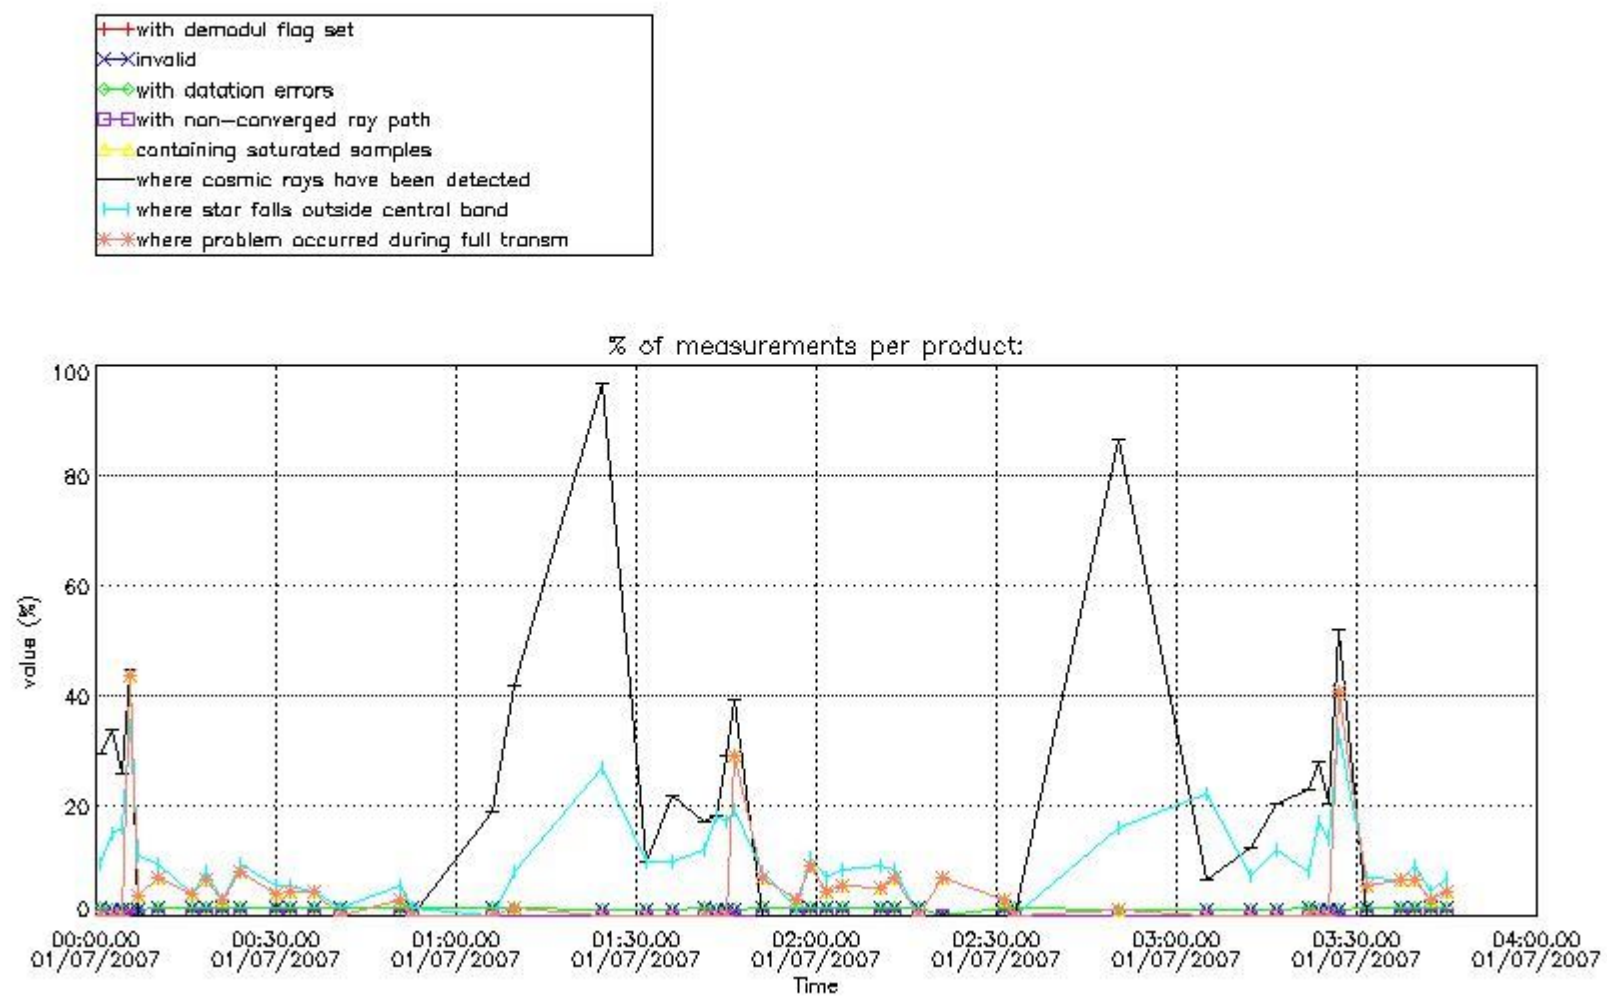

At least one measurement with demodulation flag set:	16.3265 %
Reference spectrum computed from DB:	0.00000 %
Reference spectrum with small number of measurements:	0.00000 %
SATU data not used:	0.00000 %

5.2 Plot quality information per product (time dependant)

5.3 Plot quality information per product (world map)