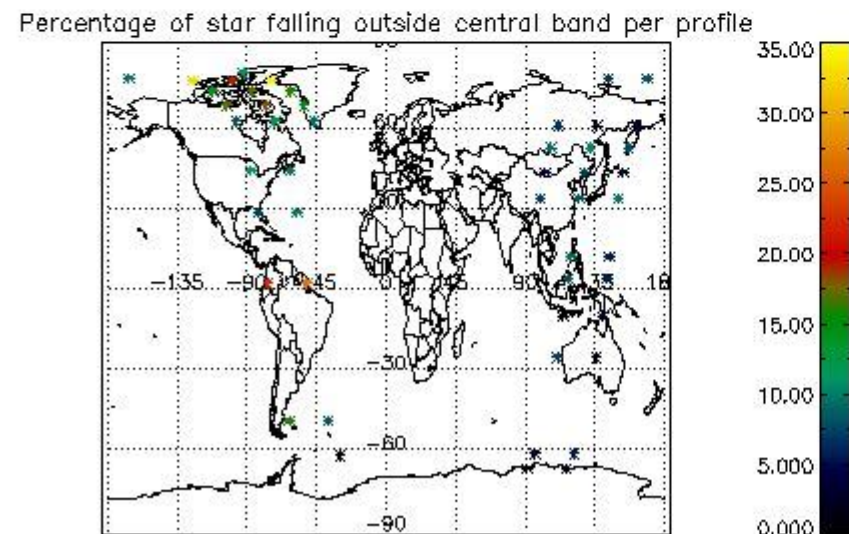

5.2 Plot quality information per product (time dependant)

5.3 Plot quality information per product (world map)

6. Statistics and plot of tangent altitude of the last measurement (DARK & BRIGHT products without errors)