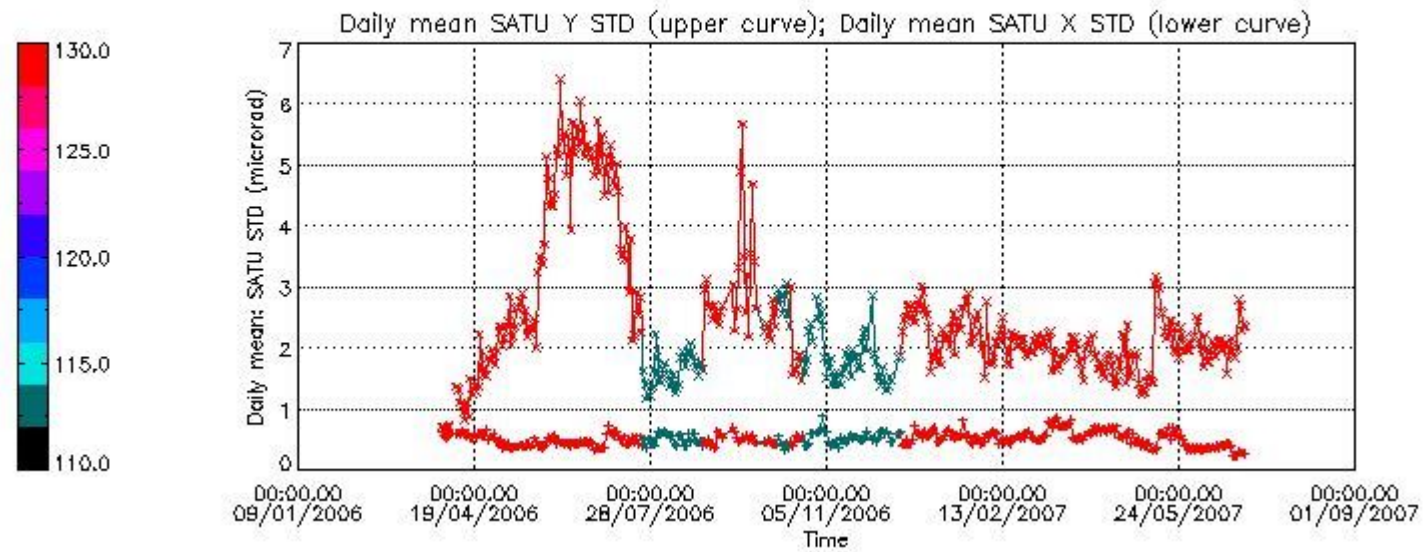

Number of data:	4450.0	4450.0	25700.	25700.

7.2.2 Trend of daily SATU NEA St. deviation since 1st April 2006 (dark limb)

The long term trend of the SATU 'X' and 'Y' standard deviations should be constant during the whole mission.

The colorbar represents the start tangent altitude (km) of the occultations.

Upper curve: STD of SATU Y axis

Lower curve: STD of SATU X axis

8. Auxiliary Data Files used for the production reported in section 2.4

The number reported in the third column indicates since which file (see list in section 2.4) the corresponding auxiliary file has been used. The fourth column is the date of those product files.

Type	Auxiliary Filename	Used since product	Used since product date
INST_PHYS_CHARACTERISTICS	GOM_INS_AXNIEC20050627_150713_20030716_120000_20100101_000000	1	01-JUL-2007 00:00:47
CALIBRATION_DATABASE	GOM_CAL_AXVIEC20070618_075311_20070617_000000_20100101_000000	1	01-JUL-2007 00:00:47
LEVEL-1B_PROC_CONFIG	GOM_PR1_AXNIEC20050627_151042_20020301_000000_20100101_000000	1	01-JUL-2007 00:00:47
STAR_CATALOGUE	GOM_CAT_AXVIEC20020121_161009_20020101_000000_20200101_000000	1	01-JUL-2007 00:00:47
STELLAR_SPECTRA_DATABANK	GOM_STS_AXNIEC20040308_103538_20020101_160000_20100101_000000	1	01-JUL-2007 00:00:47
ECMWF_FILE	AUX_ECF_AXNECM20070630_062112_20070630_150000_20070701_030000	1	01-JUL-2007 00:00:47
ECMWF_FILE	AUX_ECF_AXNECM20070701_012112_20070630_210000_20070701_090000	18	01-JUL-2007 01:09:45
OPTIONAL_ECMWF_FILE	MISSING	1	01-JUL-2007 00:00:47
ORBIT_DATA_FILE	DOR_NAV_OPNPDE20070630_214203_000060572059_00272_27881_3684.N1	1	01-JUL-2007 00:00:47
ORBIT_DATA_FILE	DOR_NAV_OPNPDE20070630_232819_000057382059_00273_27882_3685.N1	18	01-JUL-2007 01:09:45
ORBIT_DATA_FILE	DOR_NAV_OPNPDE20070701_010916_000038262059_00274_27883_3686.N1	35	01-JUL-2007 02:31:25