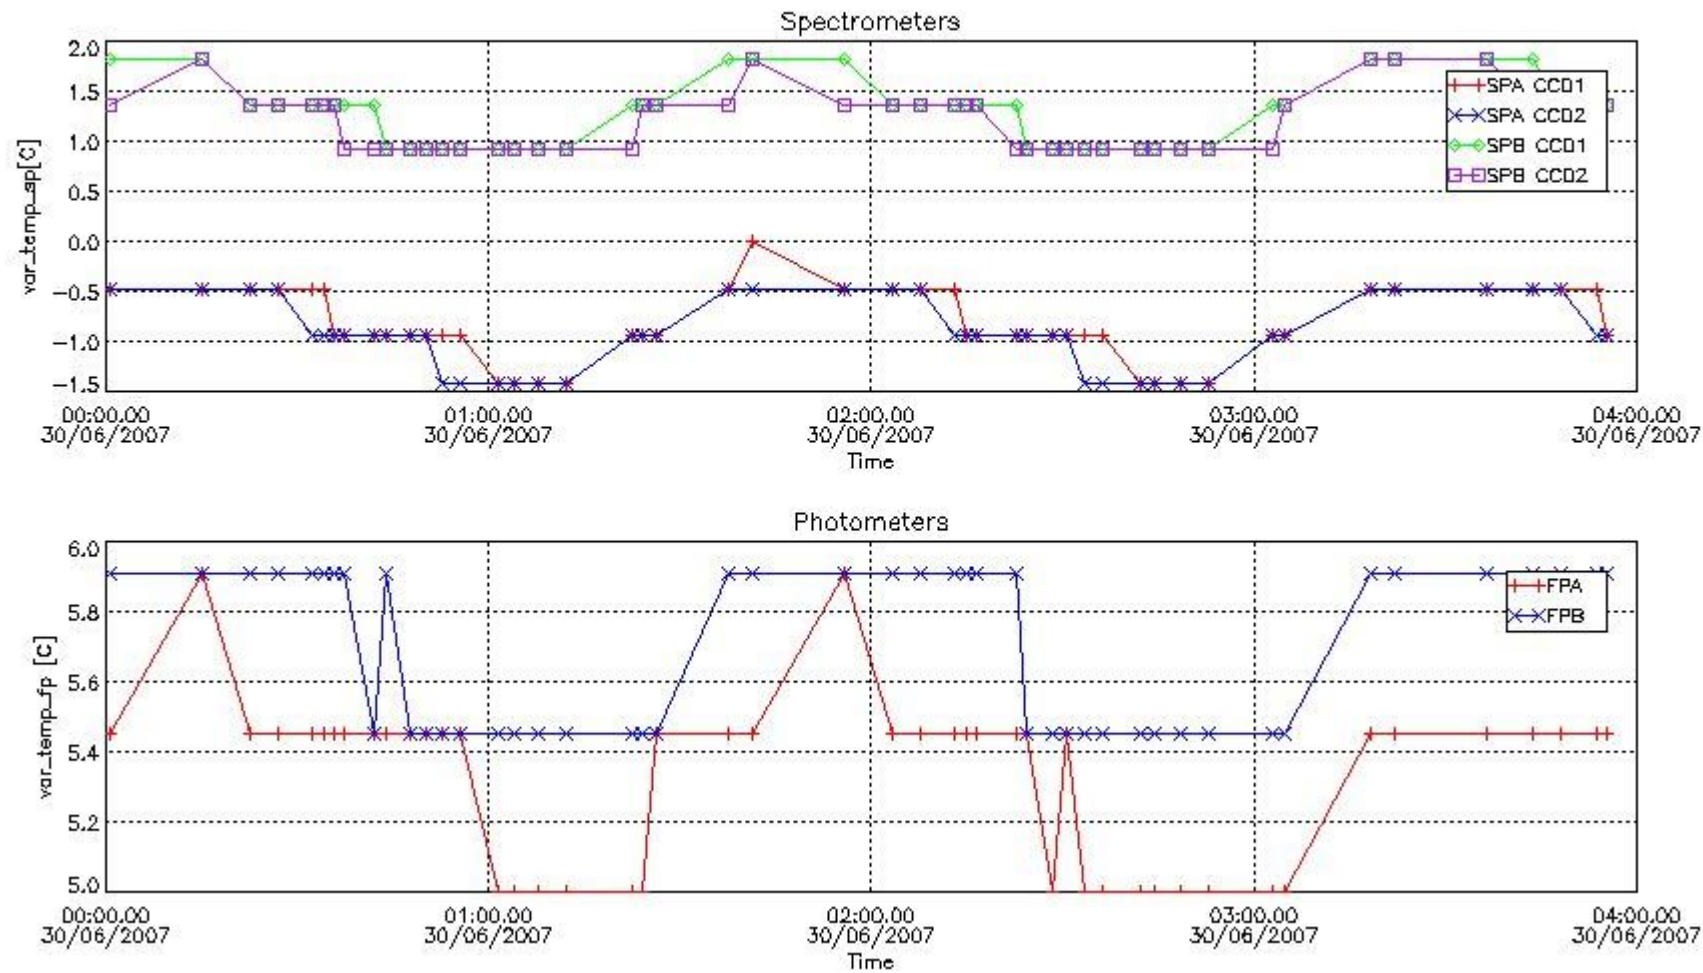

4. Overview of dark signal processing per product

The Dark Charge (DC) is a temperature-dependant signal added to the useful measurements and it is therefore subtracted from them during the processing. There are two phenomena that produce a continuous increase of the DC: the "hot pixels" (a pixel is "hot" when its DC exceeds by a significant amount its value measured on ground at the same temperature) and the "Random Telegraphic Signal" (abrupt change positive or negative of the CCD pixel signal, random in time, affecting only the DC part of the signal and not the photon generated signal).

In this section a list of products that did not use the Dark Sky Area (DSA) observation for the DC computation is given. It is also provided the mean DC plot per product for dark limb products with no error flag set.

4.1 All products used the DSA observation for the DC computation

4.2 Plot of mean dark charges per product: only products in DARK limb conditions without errors are used