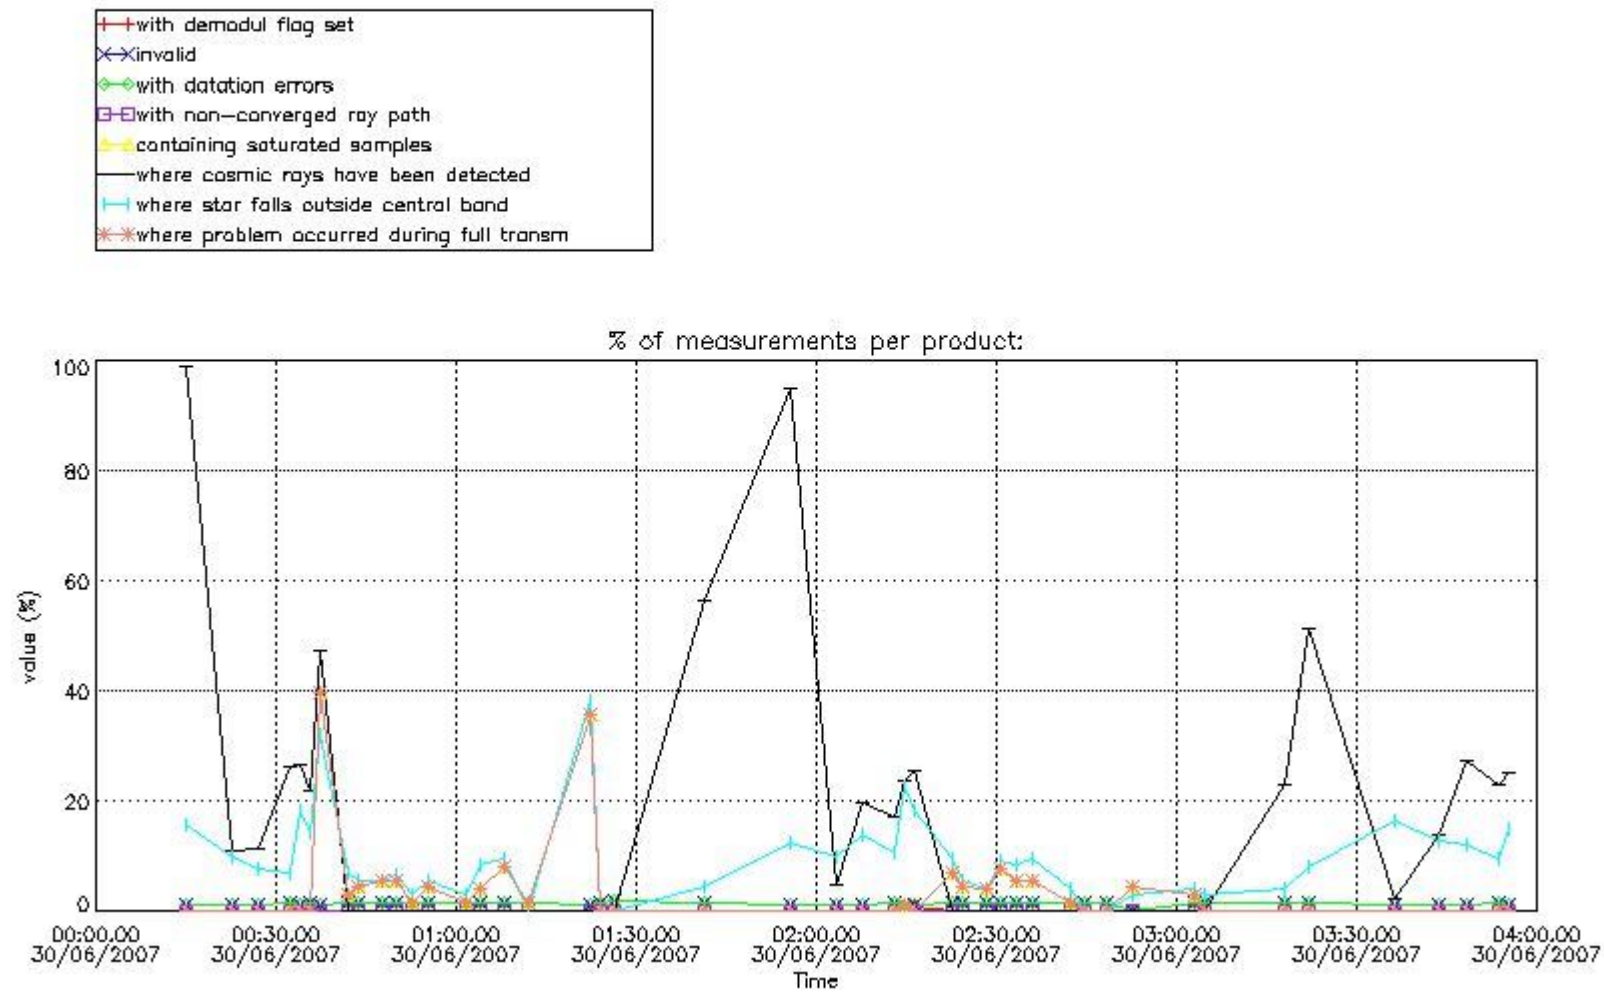

At least one measurement with demodulation flag set:	17.3913 %
Reference spectrum computed from DB:	0.00000 %
Reference spectrum with small number of measurements:	0.00000 %
SATU data not used:	0.00000 %

5.2 Plot quality information per product (time dependant)

5.3 Plot quality information per product (world map)