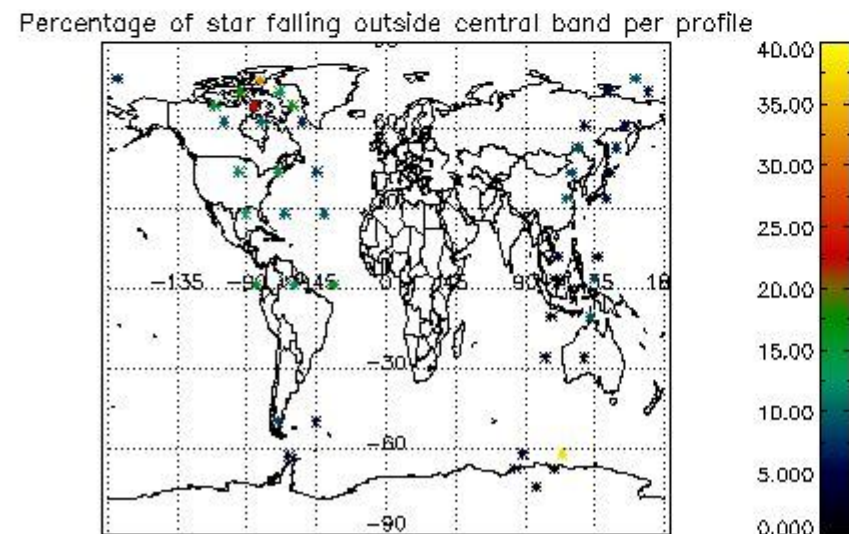

6. Statistics and plot of tangent altitude of the last measurement (DARK & BRIGHT products without errors)

6.1 Statistics on tangent altitude lost:

Statistics	DARK	BRIGHT	TWILIGHT
Mean:	17.923	21.821	NaN
St. deviation:	2.9503	6.9525	NaN
Maximum:	21.298	41.440	NaN
Minimum:	14.086	3.8768	NaN
Number of data:	6.0000	26.000	NaN

6.2 Plot for DARK limb products