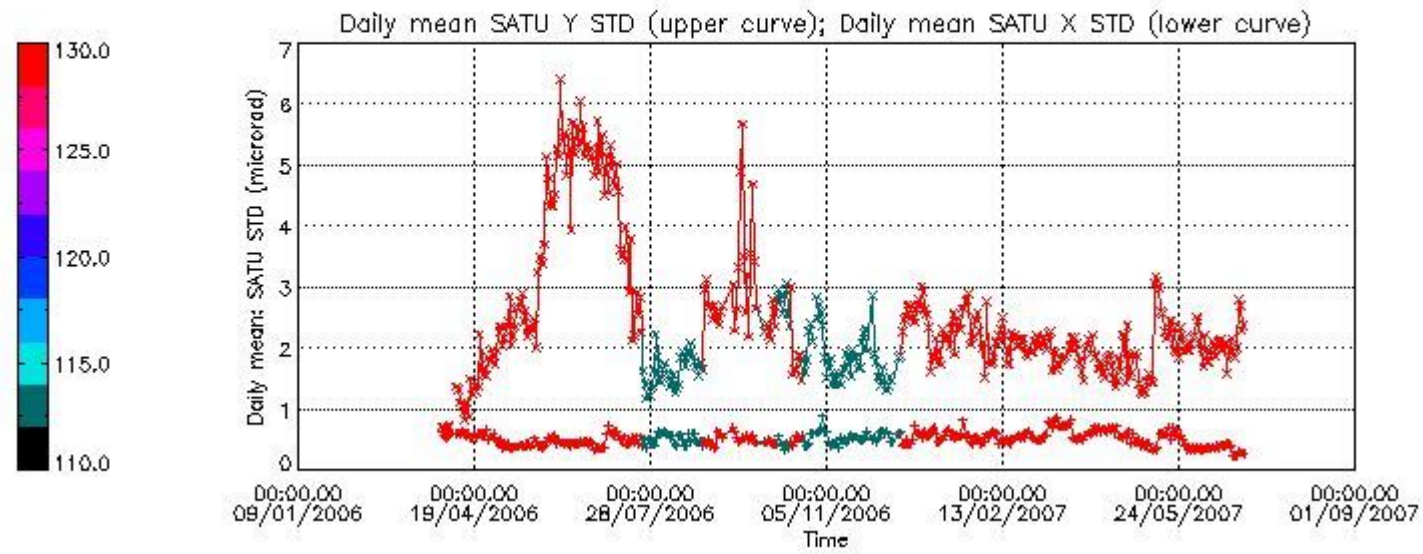

Number of data:	5400.0	5400.0	21750.	21750.

7.2.2 Trend of daily SATU NEA St. deviation since 1st April 2006 (dark limb)

The long term trend of the SATU 'X' and 'Y' standard deviations should be constant during the whole mission.

The colorbar represents the start tangent altitude (km) of the occultations.

Upper curve: STD of SATU Y axis

Lower curve: STD of SATU X axis

8. Auxiliary Data Files used for the production reported in section 2.4

The number reported in the third column indicates since which file (see list in section 2.4) the corresponding auxiliary file has been used. The fourth column is the date of those product files.

Type	Auxiliary Filename	Used since product	Used since product date
INST_PHYS_CHARACTERISTICS	GOM_INS_AXNIEC20050627_150713_20030716_120000_20100101_000000	1	30-JUN-2007 00:00:42
CALIBRATION_DATABASE	GOM_CAL_AXVIEC20070618_075311_20070617_000000_20100101_000000	1	30-JUN-2007 00:00:42
LEVEL-1B_PROC_CONFIG	GOM_PR1_AXNIEC20050627_151042_20020301_000000_20100101_000000	1	30-JUN-2007 00:00:42
STAR_CATALOGUE	GOM_CAT_AXVIEC20020121_161009_20020101_000000_20200101_000000	1	30-JUN-2007 00:00:42
STELLAR_SPECTRA_DATABANK	GOM_STS_AXNIEC20040308_103538_20020101_160000_20100101_000000	1	30-JUN-2007 00:00:42
ECMWF_FILE	AUX_ECF_AXNECM20070629_061112_20070629_210000_20070630_090000	1	30-JUN-2007 00:00:42
ECMWF_FILE	AUX_ECF_AXNECM20070629_181114_20070630_030000_20070630_150000	40	30-JUN-2007 03:03:02
OPTIONAL_ECMWF_FILE	MISSING	1	30-JUN-2007 00:00:42
ORBIT_DATA_FILE	DOR_NAV_OPNPDE20070629_221404_000060572059_00258_27867_3678.N1	1	30-JUN-2007 00:00:42
ORBIT_DATA_FILE	DOR_NAV_OPNPDE20070630_000020_000054192059_00259_27868_3679.N1	22	30-JUN-2007 01:37:32
ORBIT_DATA_FILE	DOR_NAV_OPNPDE20070630_013558_000041442059_00260_27869_3680.N1	40	30-JUN-2007 03:03:02