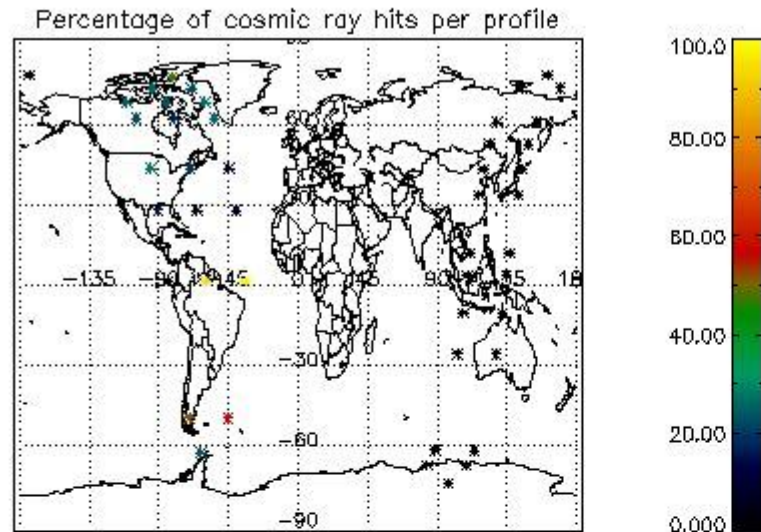

6. Statistics and plot of tangent altitude of the last measurement (DARK & BRIGHT products without errors)

6.1 Statistics on tangent altitude lost:

Statistics	DARK	BRIGHT	TWILIGHT
Mean:	17.923	21.821	NaN
St. deviation:	2.9503	6.9525	NaN
Maximum:	21.298	41.440	NaN
Minimum:	14.086	3.8768	NaN
Number of data:	6.0000	26.000	NaN

6.2 Plot for DARK limb products