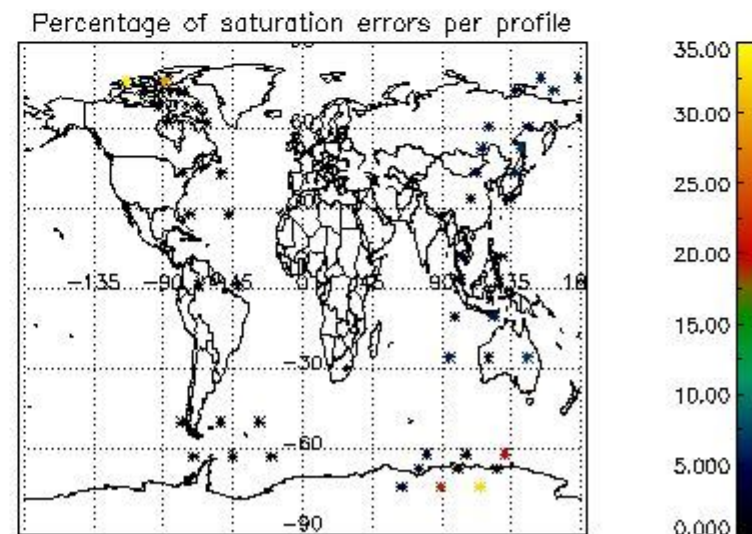

6. Statistics and plot of tangent altitude of the last measurement (DARK & BRIGHT products without errors)

6.1 Statistics on tangent altitude lost:

Statistics	DARK	BRIGHT	TWILIGHT
Mean:	16.694	20.095	NaN
St. deviation:	5.2912	5.8913	NaN
Maximum:	23.235	31.447	NaN
Minimum:	8.7327	4.4165	NaN
Number of data:	8.0000	32.000	NaN

6.2 Plot for DARK limb products