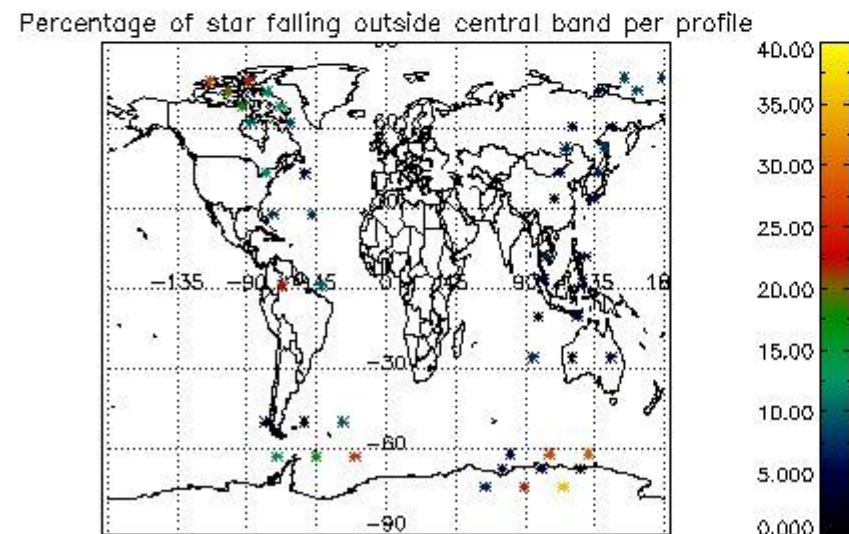

6. Statistics and plot of tangent altitude of the last measurement (DARK & BRIGHT products without errors)

6.1 Statistics on tangent altitude lost:

Statistics	DARK	BRIGHT	TWILIGHT
Mean:	16.694	20.095	NaN
St. deviation:	5.2912	5.8913	NaN
Maximum:	23.235	31.447	NaN
Minimum:	8.7327	4.4165	NaN
Number of data:	8.0000	32.000	NaN

6.2 Plot for DARK limb products