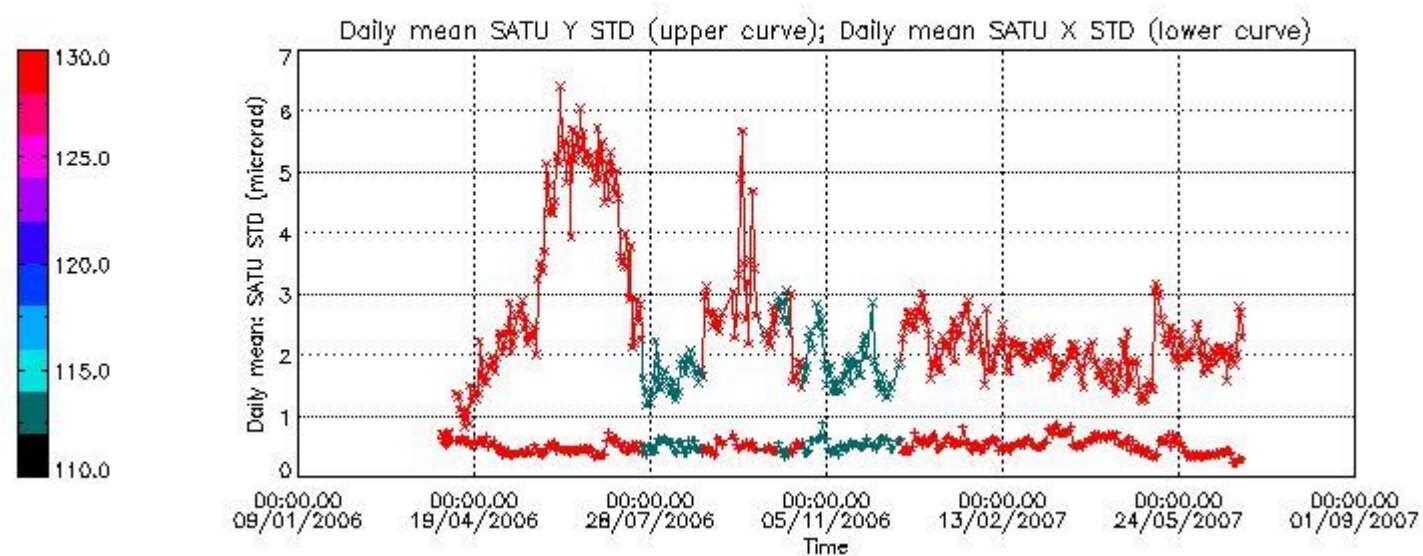

Number of data:	7250.0	7250.0	26850.	26850.

7.2.2 Trend of daily SATU NEA St. deviation since 1st April 2006 (dark limb)

The long term trend of the SATU 'X' and 'Y' standard deviations should be constant during the whole mission.

The colorbar represents the start tangent altitude (km) of the occultations.

Upper curve: STD of SATU Y axis
Lower curve: STD of SATU X axis

8. Auxiliary Data Files used for the production reported in section 2.4

The number reported in the third column indicates since which file (see list in section 2.4) the corresponding auxiliary file has been used. The fourth column is the date of those product files.

Type	Auxiliary Filename	Used since product	Used since product date
INST_PHYS_CHARACTERISTICS	GOM_INS_AXNIEC20050627_150713_20030716_120000_20100101_000000	1	29-JUN-2007 00:03:09
CALIBRATION_DATABASE	GOM_CAL_AXVIEC20070618_075311_20070617_000000_20100101_000000	1	29-JUN-2007 00:03:09
LEVEL-1B_PROC_CONFIG	GOM_PR1_AXNIEC20050627_151042_20020301_000000_20100101_000000	1	29-JUN-2007 00:03:09
STAR_CATALOGUE	GOM_CAT_AXVIEC20020121_161009_20020101_000000_20200101_000000	1	29-JUN-2007 00:03:09
STELLAR_SPECTRA_DATABANK	GOM_STS_AXNIEC20040308_103538_20020101_160000_20100101_000000	1	29-JUN-2007 00:03:09
ECMWF_FILE	AUX_ECF_AXNECM20070628_062112_20070628_210000_20070629_090000	1	29-JUN-2007 00:03:09
ECMWF_FILE	AUX_ECF_AXNECM20070628_181113_20070629_030000_20070629_150000	46	29-JUN-2007 03:34:39
OPTIONAL_ECMWF_FILE	MISSING	1	29-JUN-2007 00:03:09
ORBIT_DATA_FILE	DOR_NAV_OPNPDE20070628_225123_000057382059_00244_27853_3672.N1	1	29-JUN-2007 00:03:09
ORBIT_DATA_FILE	DOR_NAV_OPNPDE20070629_003220_000054192059_00245_27854_3673.N1	7	29-JUN-2007 00:46:39
ORBIT_DATA_FILE	DOR_NAV_OPNPDE20070629_020758_000041442059_00246_27855_3674.N1	28	29-JUN-2007 02:12:51
ORBIT_DATA_FILE	DOR_NAV_OPNPDE20070629_032221_000057382059_00247_27856_3675.N1	46	29-JUN-2007 03:34:39