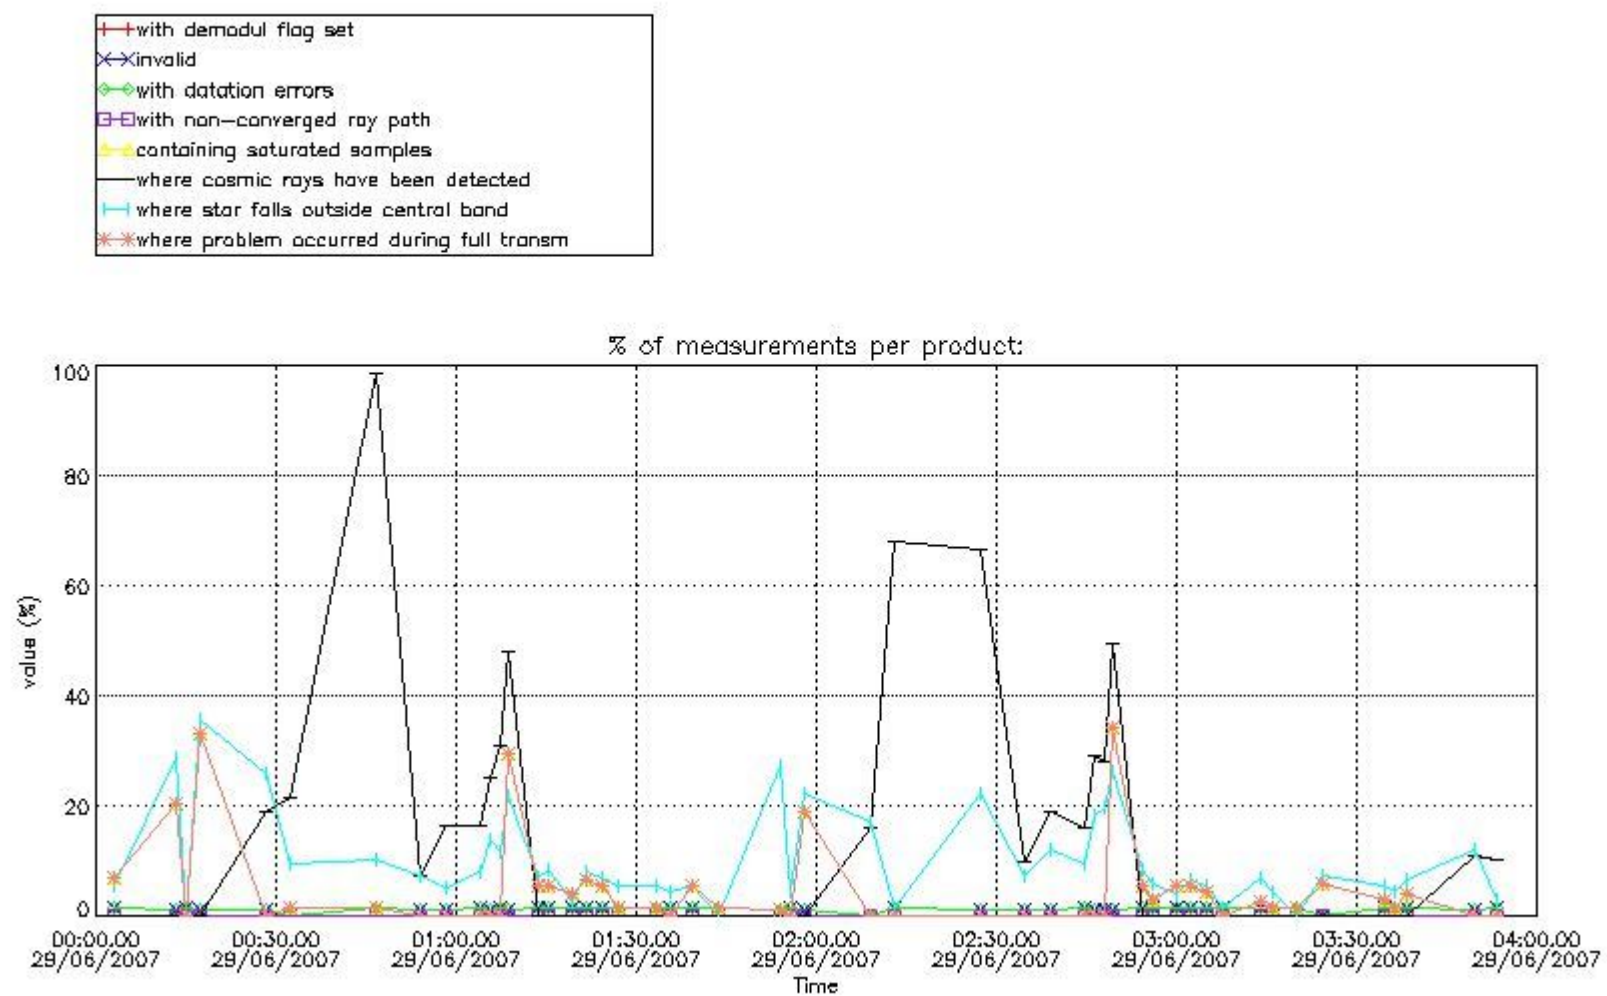

At least one measurement with demodulation flag set:	10.0000 %
Reference spectrum computed from DB:	0.00000 %
Reference spectrum with small number of measurements:	0.00000 %
SATU data not used:	0.00000 %

5.2 Plot quality information per product (time dependant)

5.3 Plot quality information per product (world map)