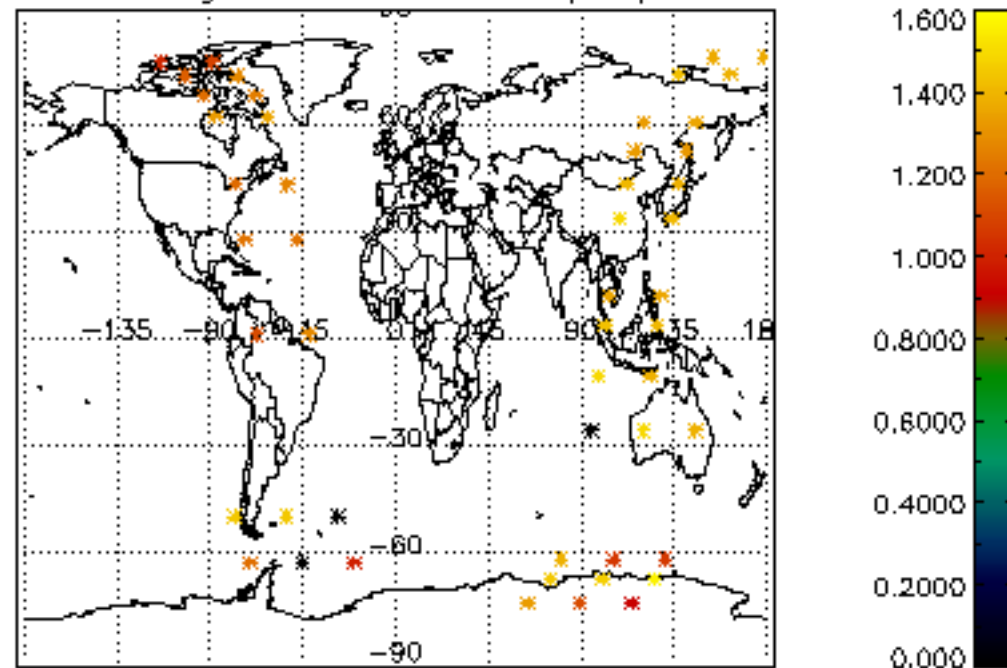

Percentage of datation errors per profile