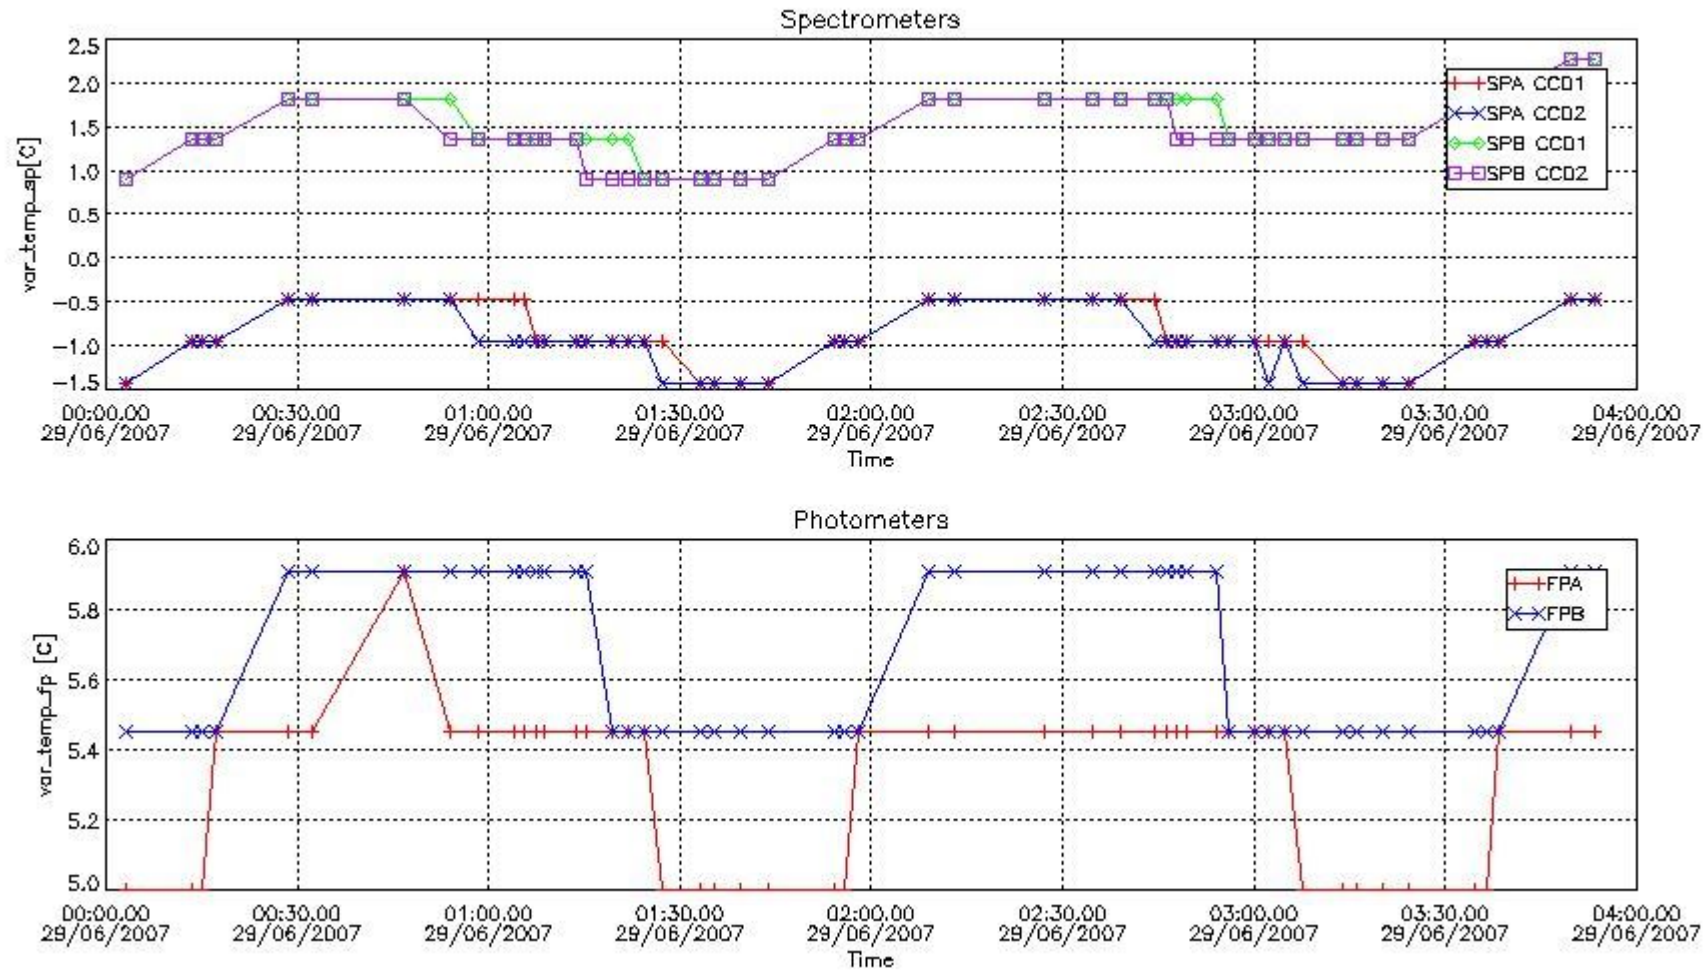

4. Overview of dark signal processing per product

The Dark Charge (DC) is a temperature-dependant signal added to the useful measurements and it is therefore subtracted from them during the processing. There are two phenomena that produce a continuous increase of the DC: the "hot pixels" (a pixel is "hot" when its DC exceeds by a significant amount its value measured on ground at the same temperature) and the "Random Telegraphic Signal" (abrupt change positive or negative of the CCD pixel signal, random in time, affecting only the DC part of the signal and not the photon generated signal).

In this section a list of products that did not use the Dark Sky Area (DSA) observation for the DC computation is given. It is also provided the mean DC plot per product for dark limb products with no error flag set.

4.1 All products used the DSA observation for the DC computation

4.2 Plot of mean dark charges per product: only products in DARK limb conditions without errors are used