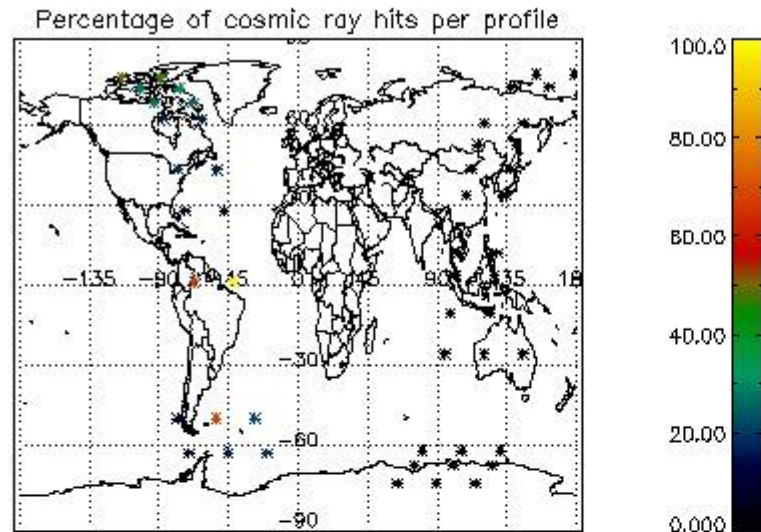

6. Statistics and plot of tangent altitude of the last measurement (DARK & BRIGHT products without errors)

6.1 Statistics on tangent altitude lost:

Statistics	DARK	BRIGHT	TWILIGHT
Mean:	16.694	20.095	NaN
St. deviation:	5.2912	5.8913	NaN
Maximum:	23.235	31.447	NaN
Minimum:	8.7327	4.4165	NaN
Number of data:	8.0000	32.000	NaN

6.2 Plot for DARK limb products