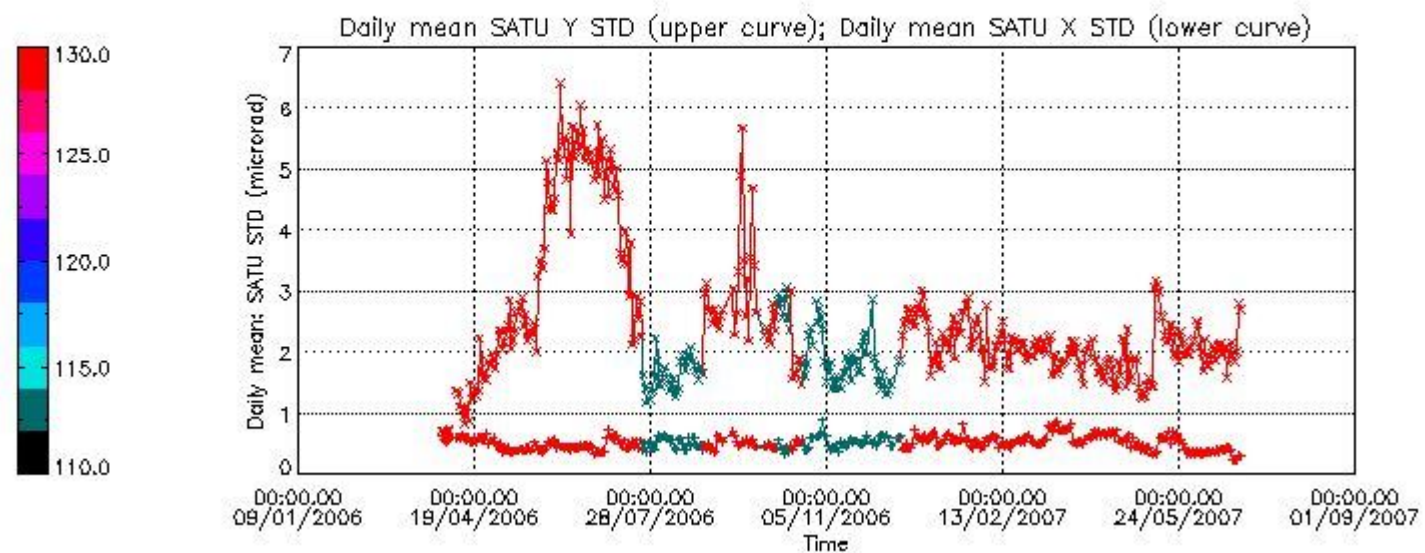

Number of data:	5350.0	5350.0	28300.	28300.

7.2.2 Trend of daily SATU NEA St. deviation since 1st April 2006 (dark limb)

The long term trend of the SATU 'X' and 'Y' standard deviations should be constant during the whole mission.

The colorbar represents the start tangent altitude (km) of the occultations.

Upper curve: STD of SATU Y axis

Lower curve: STD of SATU X axis

8. Auxiliary Data Files used for the production reported in section 2.4

The number reported in the third column indicates since which file (see list in section 2.4) the corresponding auxiliary file has been used. The fourth column is the date of those product files.

Type	Auxiliary Filename	Used since product	Used since product date
INST_PHYS_CHARACTERISTICS	GOM_INS_AXNIEC20050627_150713_20030716_120000_20100101_000000	1	28-JUN-2007 00:04:36
CALIBRATION_DATABASE	GOM_CAL_AXVIEC20070618_075311_20070617_000000_20100101_000000	1	28-JUN-2007 00:04:36
LEVEL-1B_PROC_CONFIG	GOM_PR1_AXNIEC20050627_151042_20020301_000000_20100101_000000	1	28-JUN-2007 00:04:36
STAR_CATALOGUE	GOM_CAT_AXVIEC20020121_161009_20020101_000000_20200101_000000	1	28-JUN-2007 00:04:36
STELLAR_SPECTRA_DATABANK	GOM_STS_AXNIEC20040308_103538_20020101_160000_20100101_000000	1	28-JUN-2007 00:04:36
ECMWF_FILE	AUX_ECF_AXNECM20070627_062111_20070627_210000_20070628_090000	1	28-JUN-2007 00:04:36
OPTIONAL_ECMWF_FILE	MISSING	1	28-JUN-2007 00:04:36
ORBIT_DATA_FILE	DOR_NAV_OPNPDE20070627_214226_000057382059_00229_27838_3664.N1	1	28-JUN-2007 00:04:36
ORBIT_DATA_FILE	DOR_NAV_OPNPDE20070627_232323_000057382059_00230_27839_3665.N1	15	28-JUN-2007 01:18:09
ORBIT_DATA_FILE	DOR_NAV_OPNPDE20070628_010420_000038252059_00231_27840_3666.N1	31	28-JUN-2007 02:25:41