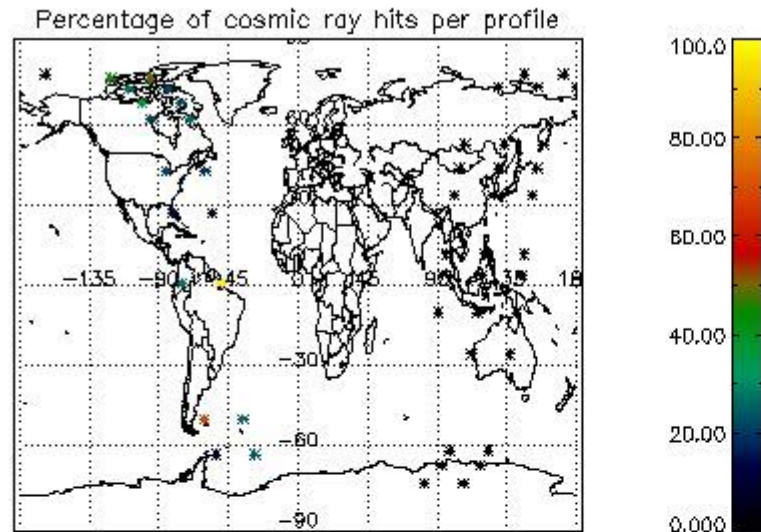

6. Statistics and plot of tangent altitude of the last measurement (DARK & BRIGHT products without errors)

6.1 Statistics on tangent altitude lost:

Statistics	DARK	BRIGHT	TWILIGHT
Mean:	14.087	20.391	NaN
St. deviation:	3.8832	5.3819	NaN
Maximum:	18.944	30.598	NaN
Minimum:	10.108	3.7614	NaN
Number of data:	6.0000	34.000	NaN

6.2 Plot for DARK limb products