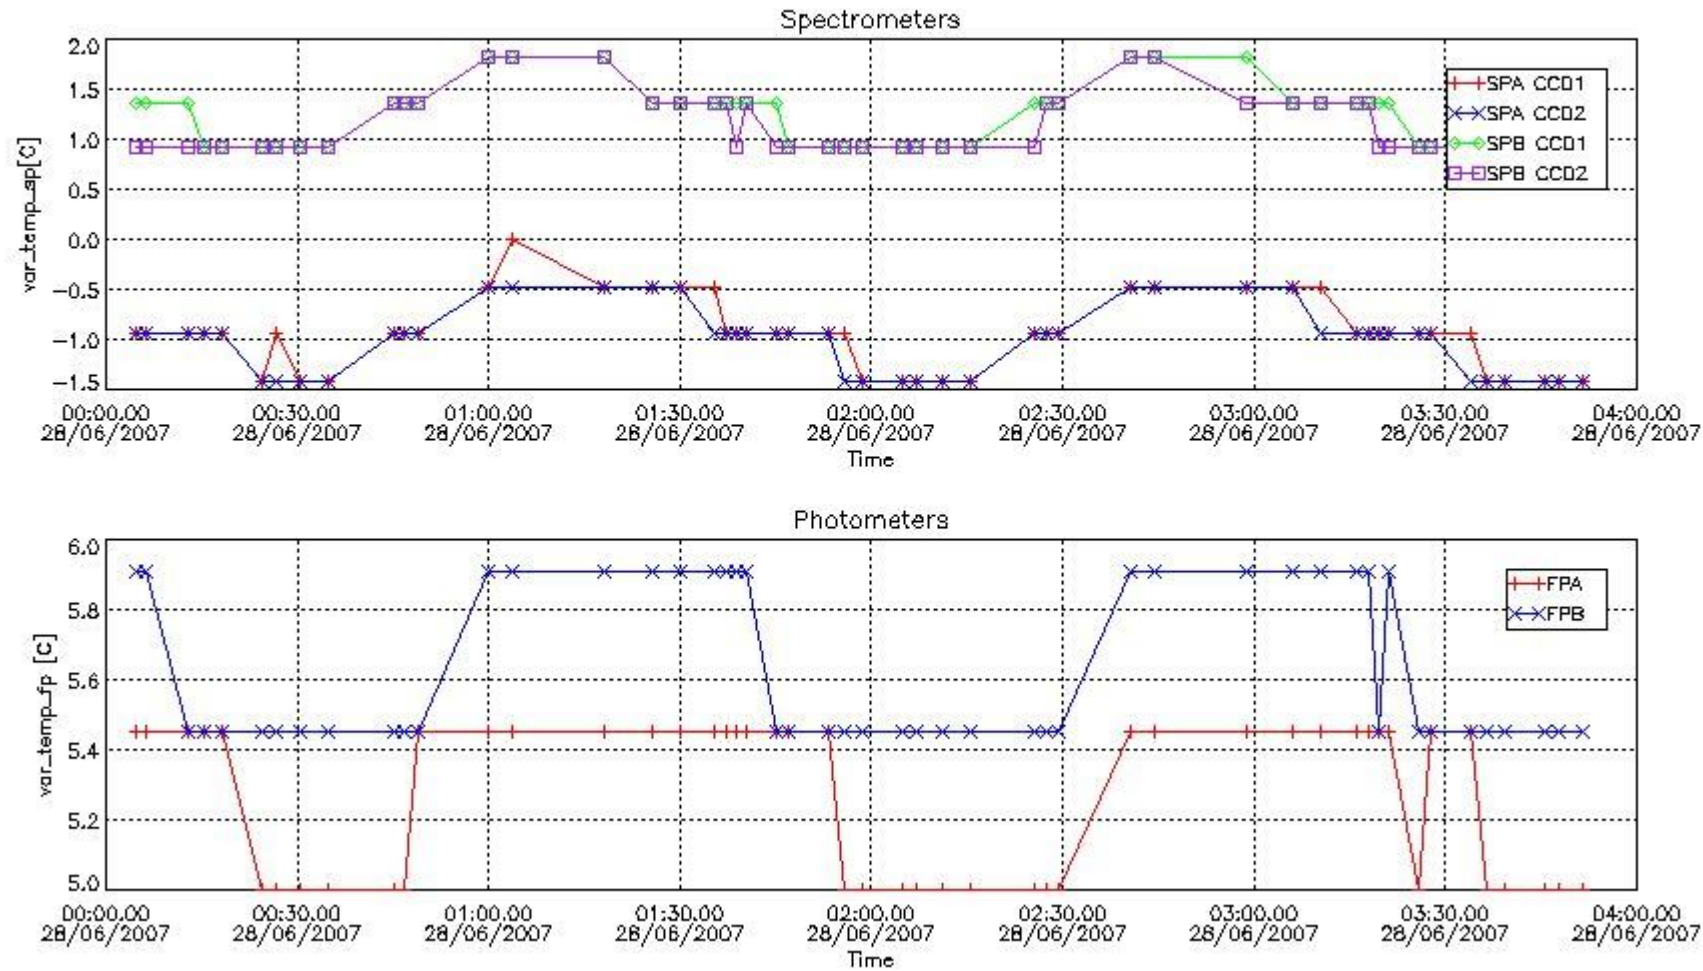

4. Overview of dark signal processing per product

The Dark Charge (DC) is a temperature-dependant signal added to the useful measurements and it is therefore subtracted from them during the processing. There are two phenomena that produce a continuous increase of the DC: the "hot pixels" (a pixel is "hot" when its DC exceeds by a significant amount its value measured on ground at the same temperature) and the "Random Telegraphic Signal" (abrupt change positive or negative of the CCD pixel signal, random in time, affecting only the DC part of the signal and not the photon generated signal).

In this section a list of products that did not use the Dark Sky Area (DSA) observation for the DC computation is given. It is also provided the mean DC plot per product for dark limb products with no error flag set.

4.1 All products used the DSA observation for the DC computation

4.2 Plot of mean dark charges per product: only products in DARK limb conditions without errors are used