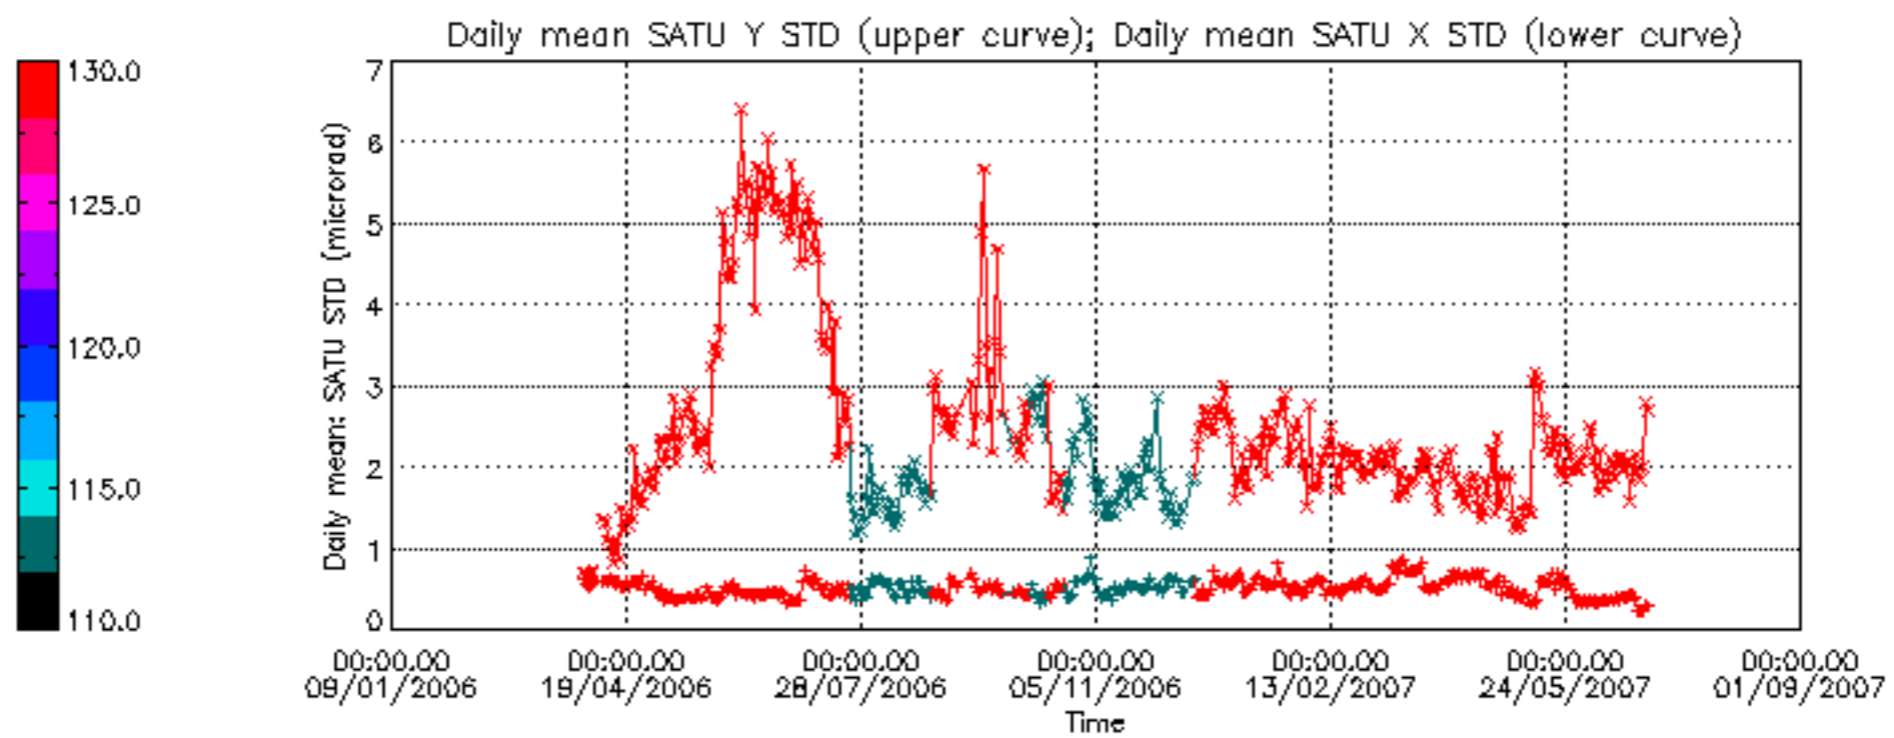

Percentage of cosmic ray hits per profile

Percentage of datation errors per profile

Percentage of star falling outside central band per profile

Percentage of saturation errors per profile

Tangent altitude at which the star is lost