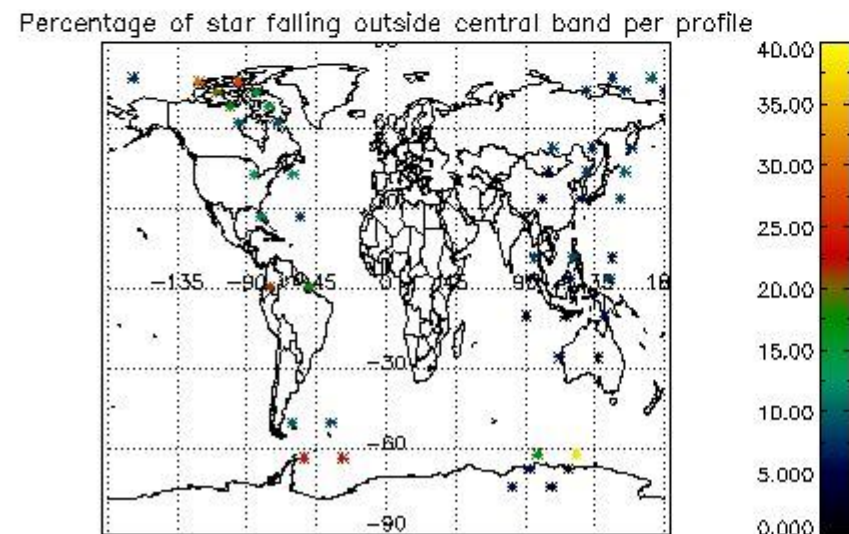

6. Statistics and plot of tangent altitude of the last measurement (DARK & BRIGHT products without errors)

6.1 Statistics on tangent altitude lost:

Statistics	DARK	BRIGHT	TWILIGHT
Mean:	14.087	20.391	NaN
St. deviation:	3.8832	5.3819	NaN
Maximum:	18.944	30.598	NaN
Minimum:	10.108	3.7614	NaN
Number of data:	6.0000	34.000	NaN

6.2 Plot for DARK limb products