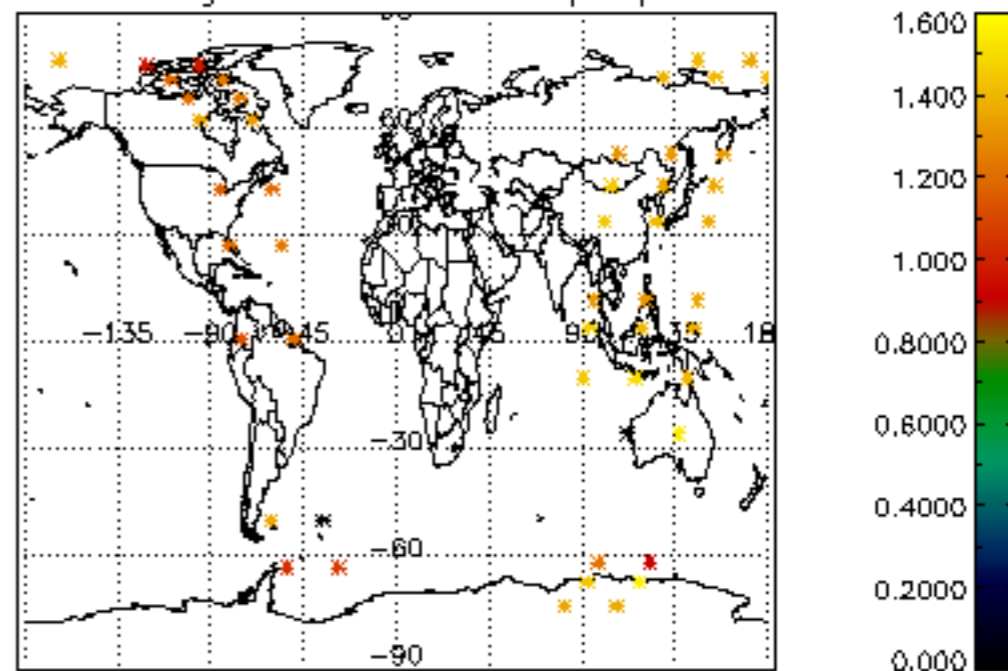

Percentage of datation errors per profile