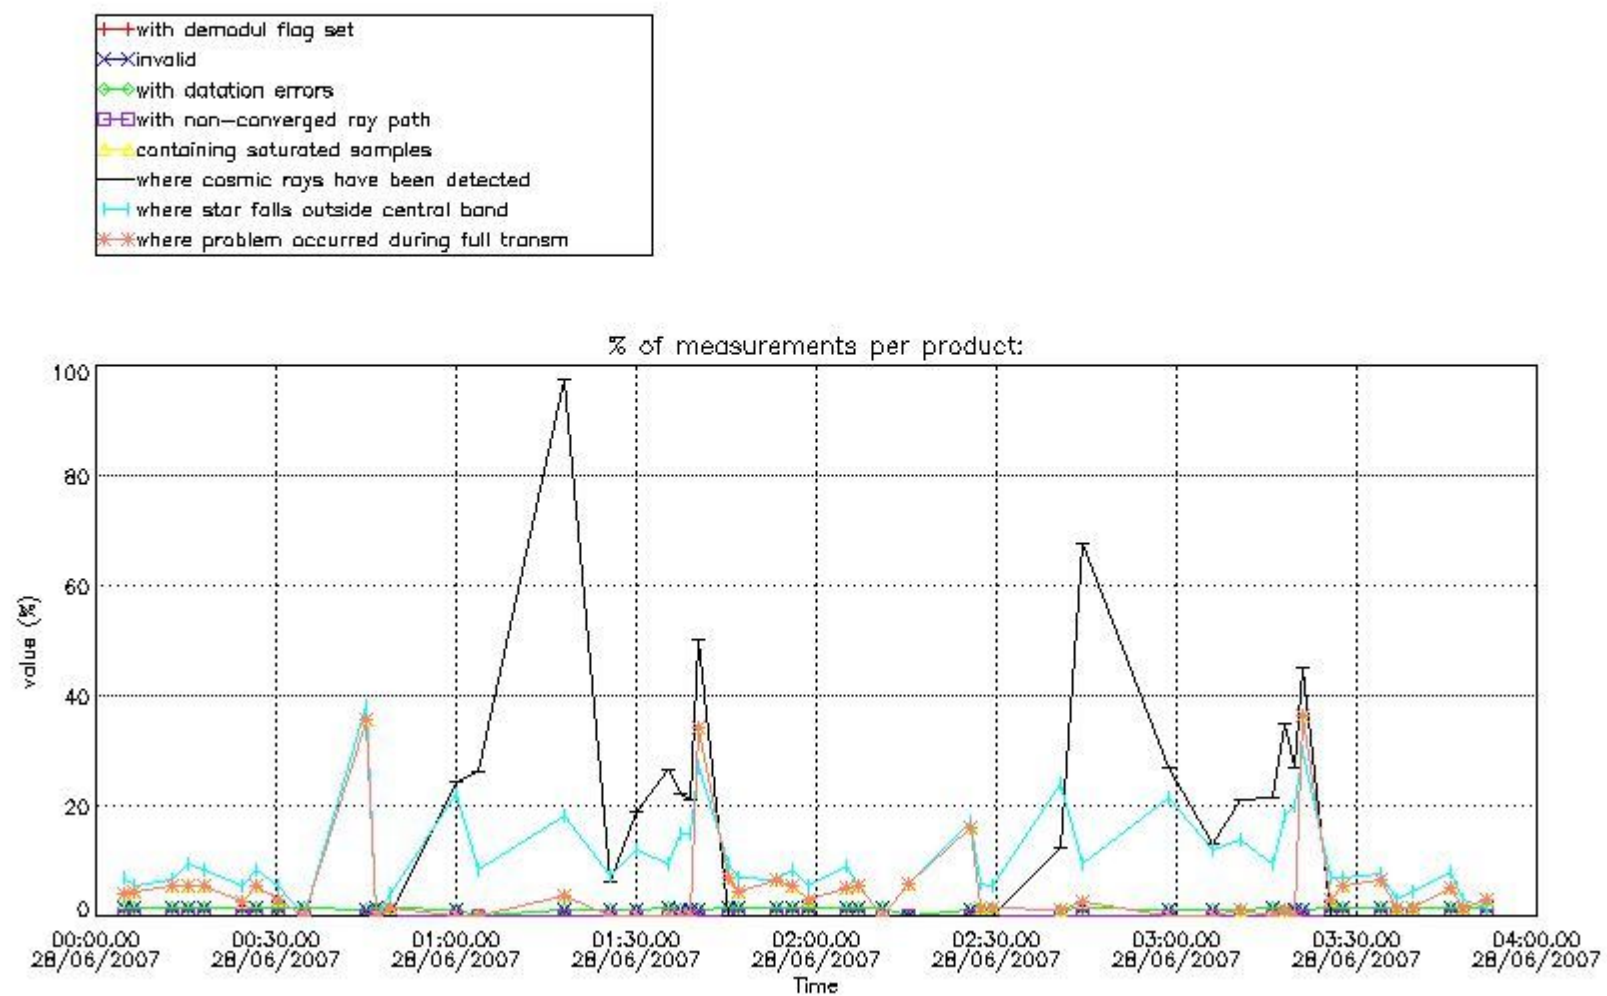

At least one measurement with demodulation flag set:	12.0000 %
Reference spectrum computed from DB:	0.00000 %
Reference spectrum with small number of measurements:	0.00000 %
SATU data not used:	0.00000 %

5.2 Plot quality information per product (time dependant)

5.3 Plot quality information per product (world map)