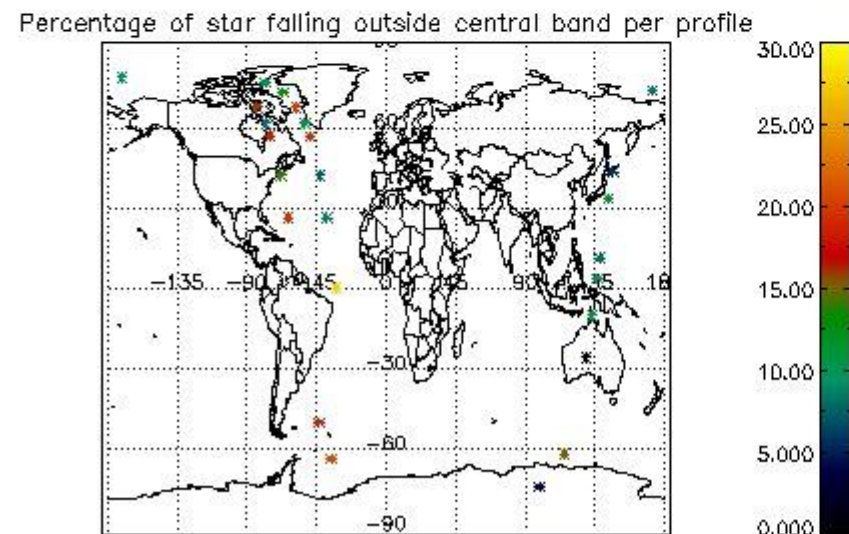

6. Statistics and plot of tangent altitude of the last measurement (DARK & BRIGHT products without errors)

6.1 Statistics on tangent altitude lost:

Statistics	DARK	BRIGHT	TWILIGHT
Mean:	10.444	20.211	NaN
St. deviation:	2.7955	3.4604	NaN
Maximum:	12.588	28.852	NaN
Minimum:	7.2819	16.973	NaN
Number of data:	3.0000	11.000	NaN

6.2 Plot for DARK limb products