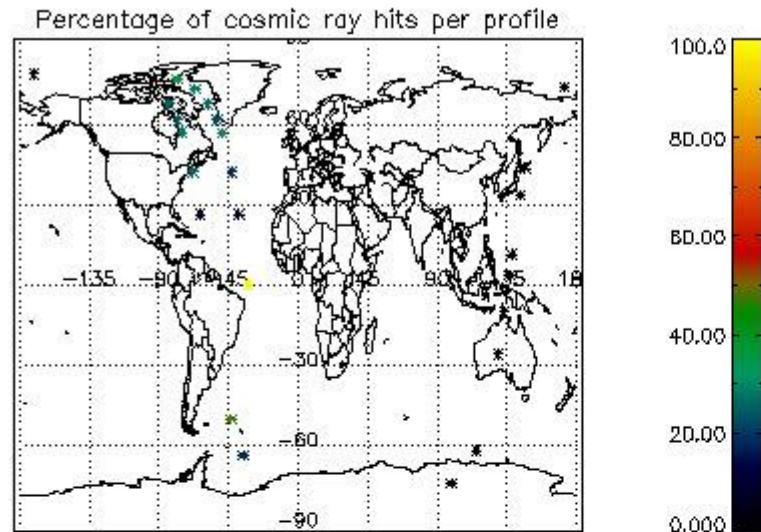

6. Statistics and plot of tangent altitude of the last measurement (DARK & BRIGHT products without errors)

6.1 Statistics on tangent altitude lost:

Statistics	DARK	BRIGHT	TWILIGHT
Mean:	10.444	20.211	NaN
St. deviation:	2.7955	3.4604	NaN
Maximum:	12.588	28.852	NaN
Minimum:	7.2819	16.973	NaN
Number of data:	3.0000	11.000	NaN

6.2 Plot for DARK limb products