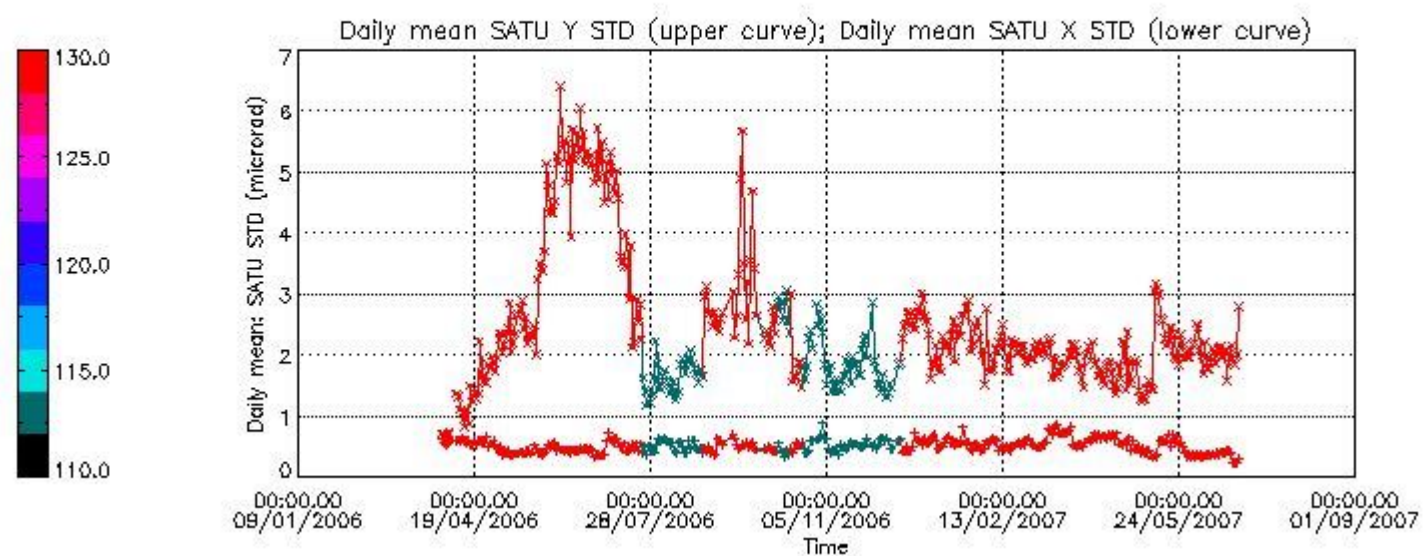

Number of data:	2700.0	2700.0	9150.0	9150.0

7.2.2 Trend of daily SATU NEA St. deviation since 1st April 2006 (dark limb)

The long term trend of the SATU 'X' and 'Y' standard deviations should be constant during the whole mission.

The colorbar represents the start tangent altitude (km) of the occultations.

Upper curve: STD of SATU Y axis

Lower curve: STD of SATU X axis

8. Auxiliary Data Files used for the production reported in section 2.4

The number reported in the third column indicates since which file (see list in section 2.4) the corresponding auxiliary file has been used. The fourth column is the date of those product files.

Type	Auxiliary Filename	Used since product	Used since product date
INST_PHYS_CHARACTERISTICS	GOM_INS_AXNIEC20050627_150713_20030716_120000_20100101_000000	1	27-JUN-2007 00:09:03
CALIBRATION_DATABASE	GOM_CAL_AXVIEC20070618_075311_20070617_000000_20100101_000000	1	27-JUN-2007 00:09:03
LEVEL-1B_PROC_CONFIG	GOM_PR1_AXNIEC20050627_151042_20020301_000000_20100101_000000	1	27-JUN-2007 00:09:03
STAR_CATALOGUE	GOM_CAT_AXVIEC20020121_161009_20020101_000000_20200101_000000	1	27-JUN-2007 00:09:03
STELLAR_SPECTRA_DATABANK	GOM_STS_AXNIEC20040308_103538_20020101_160000_20100101_000000	1	27-JUN-2007 00:09:03
ECMWF_FILE	AUX_ECF_AXNECM20070626_062111_20070626_210000_20070627_090000	1	27-JUN-2007 00:09:03
OPTIONAL_ECMWF_FILE	MISSING	1	27-JUN-2007 00:09:03
ORBIT_DATA_FILE	DOR_NAV_OPNPDE20070626_235524_000054192059_00216_27825_3659.N1	1	27-JUN-2007 00:09:03
ORBIT_DATA_FILE	DOR_NAV_OPNPDE20070627_013102_000041442059_00217_27826_3660.N1	20	27-JUN-2007 01:35:23