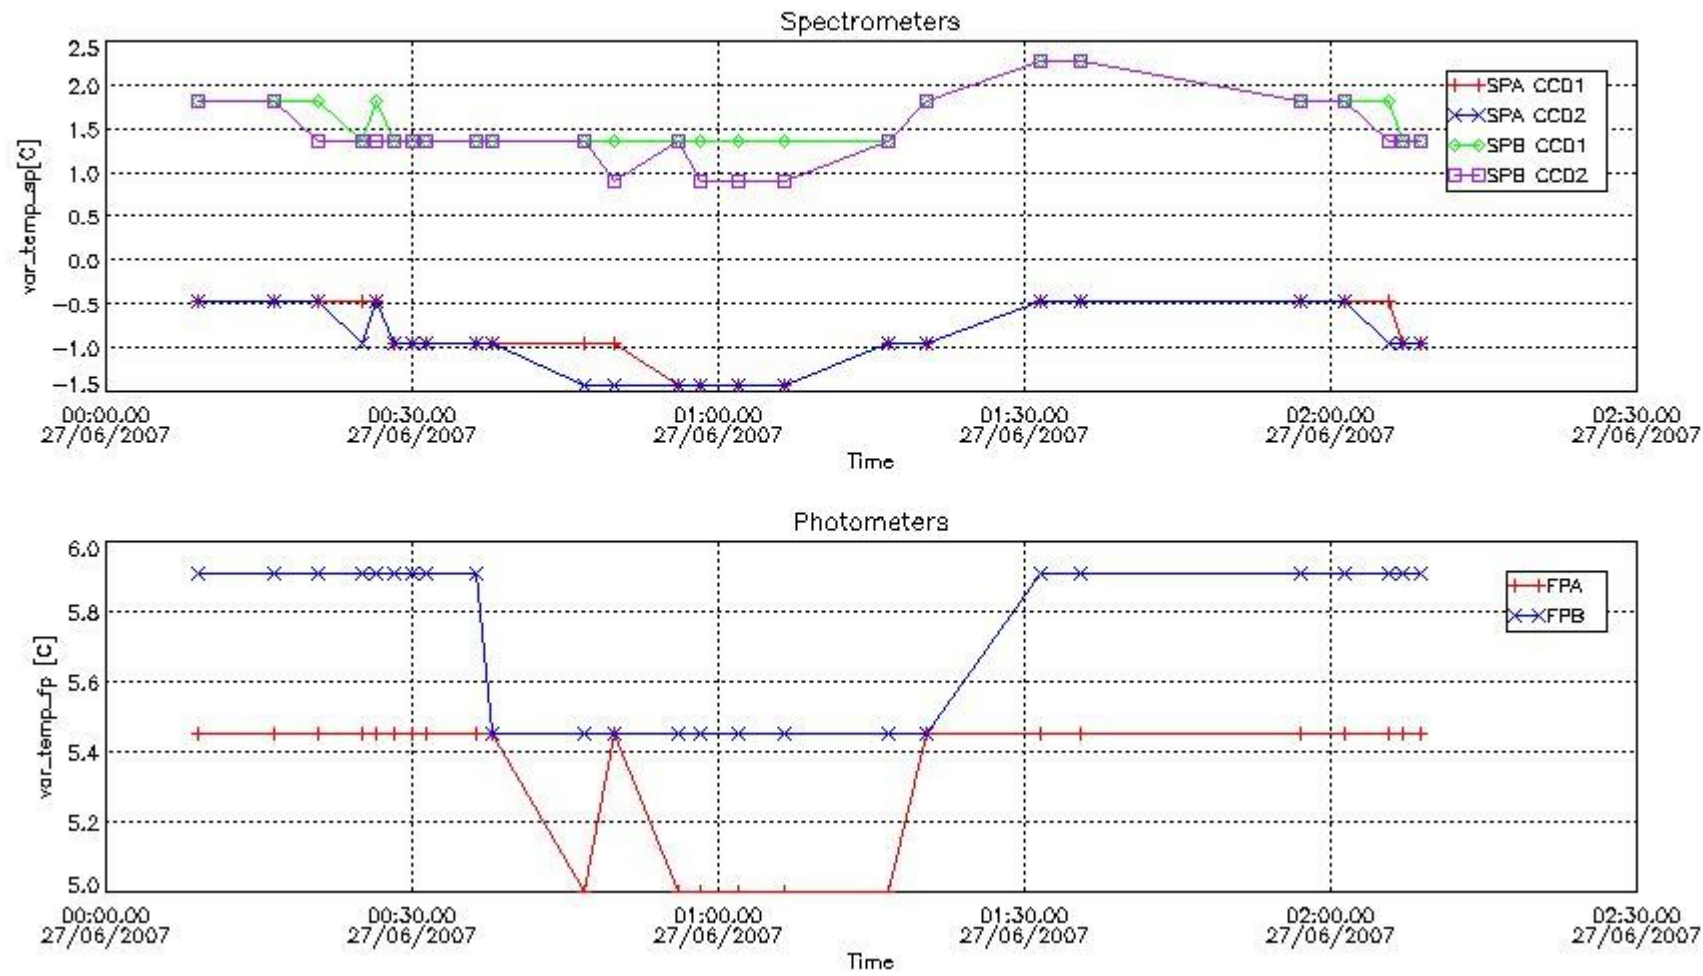

23	GOM_TRA_1PNPDE20070627_020542_000000362059_00218_27827_0648.N1	27-JUN-2007 02:05:42	Straylight	35.500	141	Bet Ara	2.8400	4600.0	71	27827	No
24	GOM_TRA_1PNPDE20070627_020703_000000372059_00218_27827_0649.N1	27-JUN-2007 02:07:03	Straylight	37.000	147	Alp Ara	2.8770	26000.	74	27827	No
25	GOM_TRA_1PNPDE20070627_020850_000000412059_00218_27827_0650.N1	27-JUN-2007 02:08:50	Twilight_and_stray	41.000	40	The Sco	1.8590	7100.0	82	27827	No

3. Plot of GOMOS spectrometers and photometers temperatures from level 1b data

4. Overview of dark signal processing per product

The Dark Charge (DC) is a temperature-dependant signal added to the useful measurements and it is therefore subtracted from them during the processing. There are two phenomena that produce a continuous increase of the DC: the "hot pixels" (a pixel is "hot" when its DC exceeds by a significant amount its value measured on ground at the same temperature) and the "Random Telegraphic Signal" (abrupt change positive or negative of the CCD pixel signal, random in time, affecting only the DC part of the signal and not the photon generated signal).

In this section a list of products that did not use the Dark Sky Area (DSA) observation for the DC computation is given. It is also provided the mean DC plot per product for dark limb products with no error flag set.

4.1 All products used the DSA observation for the DC computation

4.2 Plot of mean dark charges per product: only products in DARK limb conditions without errors are used