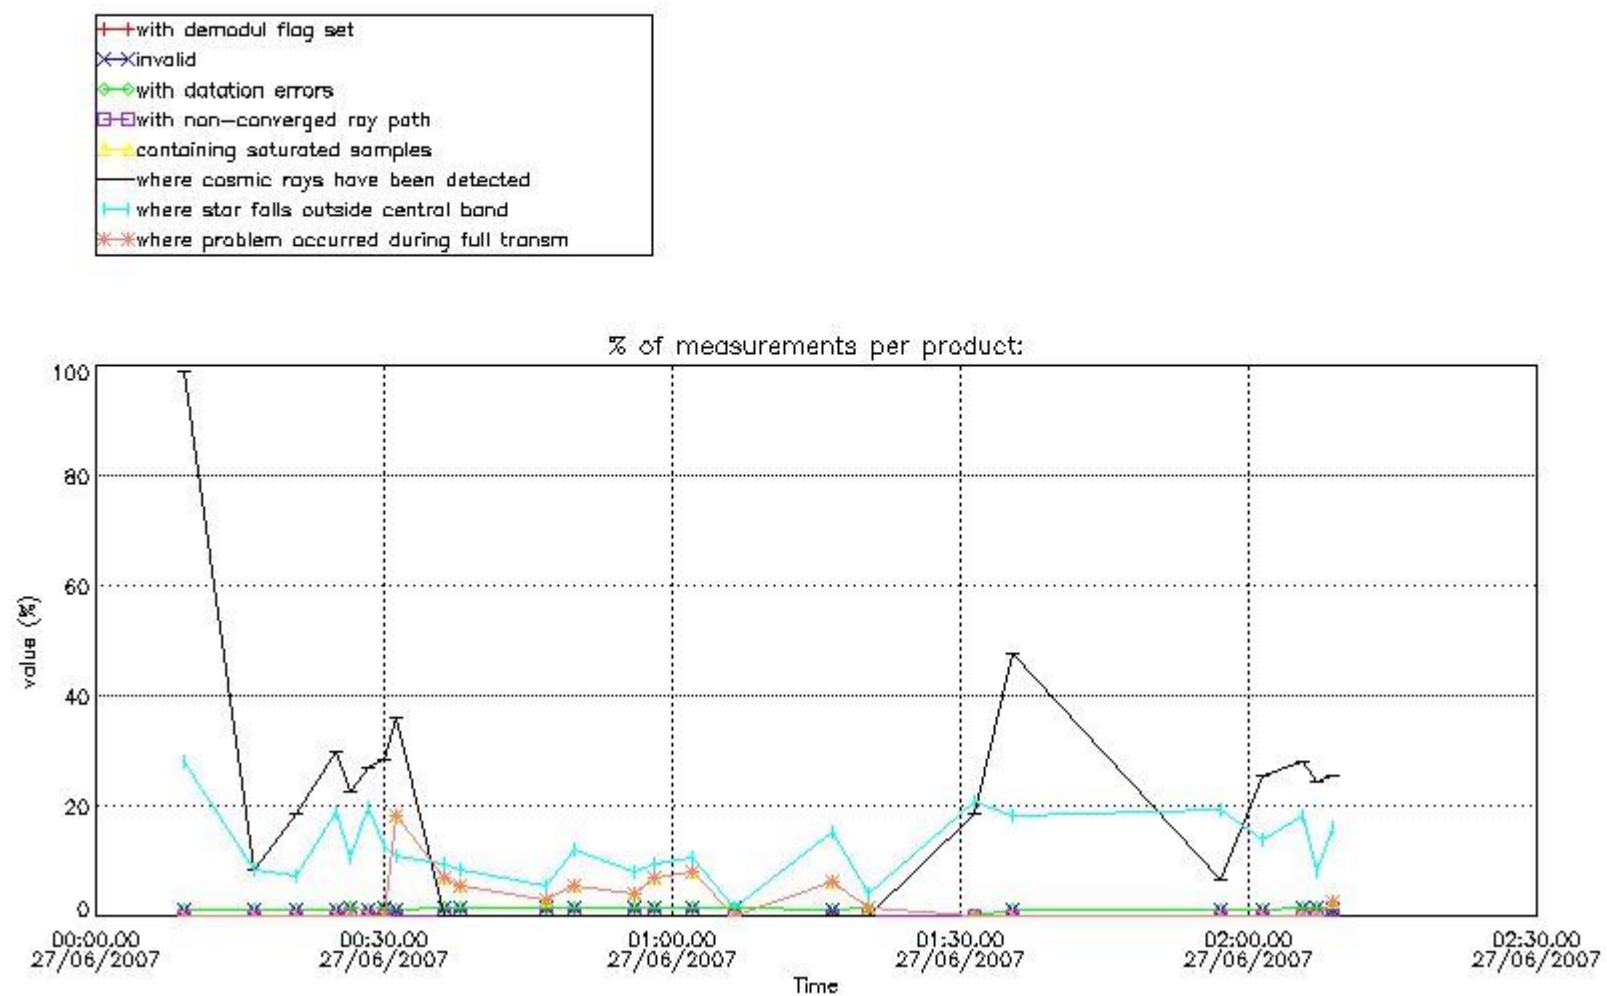

At least one measurement with demodulation flag set:	28.0000 %
Reference spectrum computed from DB:	0.00000 %
Reference spectrum with small number of measurements:	0.00000 %
SATU data not used:	0.00000 %

5.2 Plot quality information per product (time dependant)

5.3 Plot quality information per product (world map)