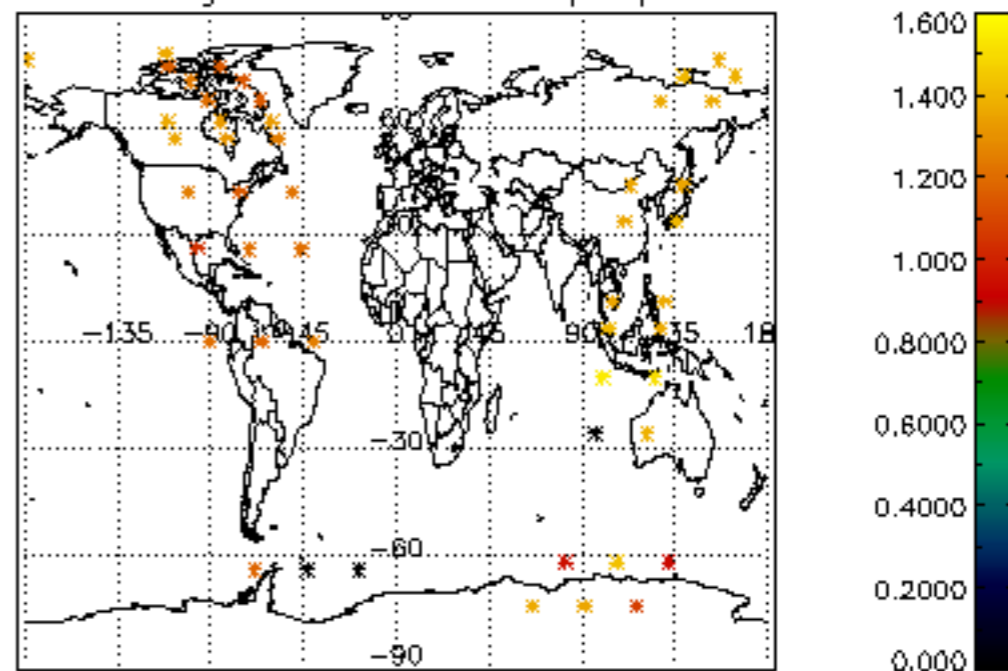

Percentage of cosmic ray hits per profile

Percentage of datation errors per profile

Percentage of star falling outside central band per profile

Percentage of saturation errors per profile

Tangent altitude at which the star is lost