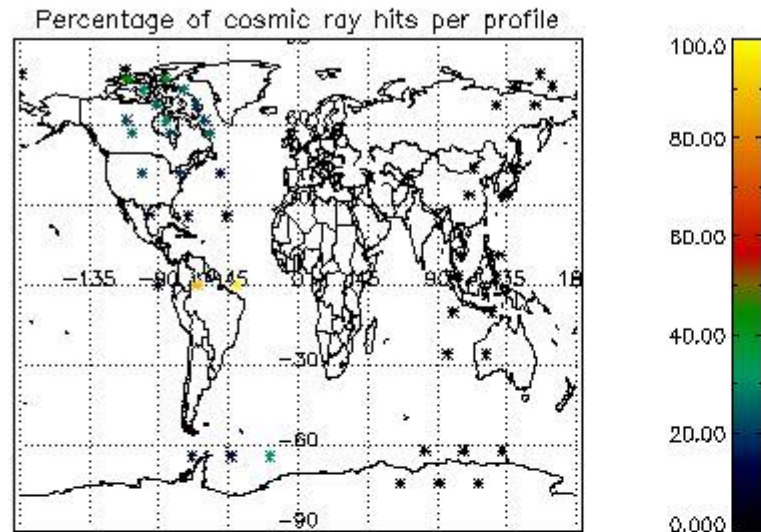

6. Statistics and plot of tangent altitude of the last measurement (DARK & BRIGHT products without errors)

6.1 Statistics on tangent altitude lost:

Statistics	DARK	BRIGHT	TWILIGHT
Mean:	14.722	19.412	NaN
St. deviation:	1.1601	5.5193	NaN
Maximum:	16.941	28.300	NaN
Minimum:	13.813	4.0055	NaN
Number of data:	6.0000	27.000	NaN

6.2 Plot for DARK limb products