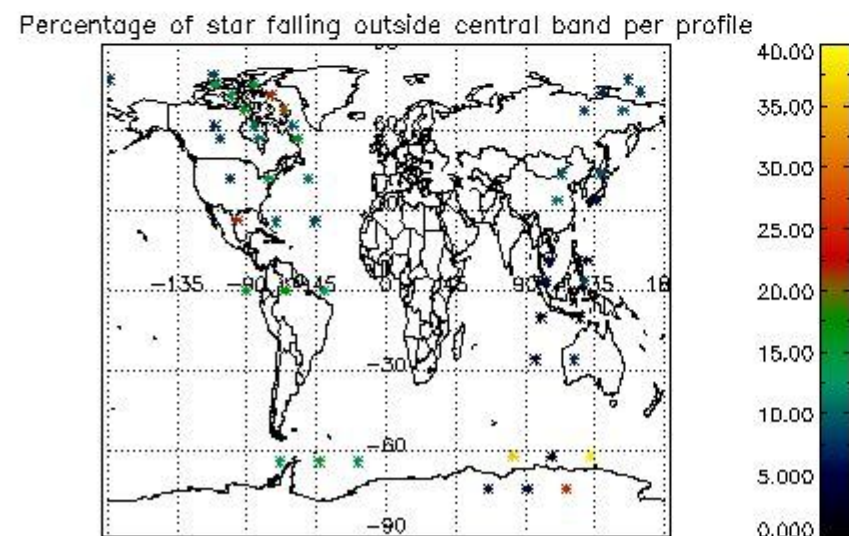

6. Statistics and plot of tangent altitude of the last measurement (DARK & BRIGHT products without errors)

6.1 Statistics on tangent altitude lost:

Statistics	DARK	BRIGHT	TWILIGHT
Mean:	14.722	19.412	NaN
St. deviation:	1.1601	5.5193	NaN
Maximum:	16.941	28.300	NaN
Minimum:	13.813	4.0055	NaN
Number of data:	6.0000	27.000	NaN

6.2 Plot for DARK limb products