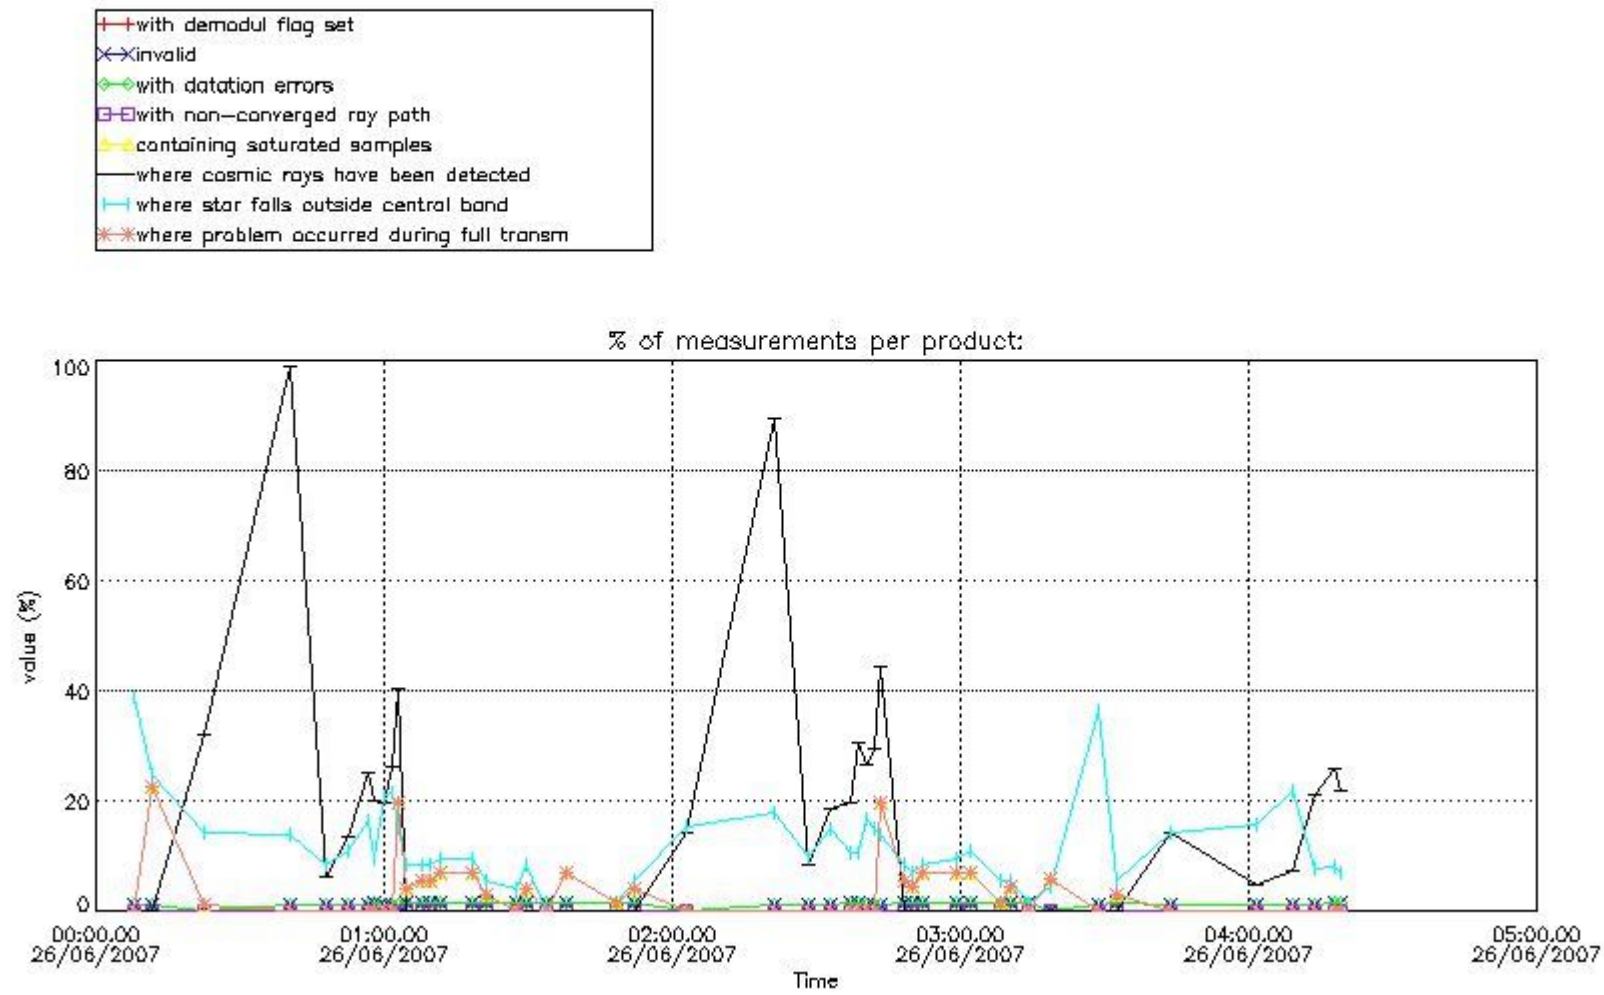

At least one measurement with demodulation flag set:	16.3265 %
Reference spectrum computed from DB:	0.00000 %
Reference spectrum with small number of measurements:	0.00000 %
SATU data not used:	0.00000 %

5.2 Plot quality information per product (time dependant)

5.3 Plot quality information per product (world map)