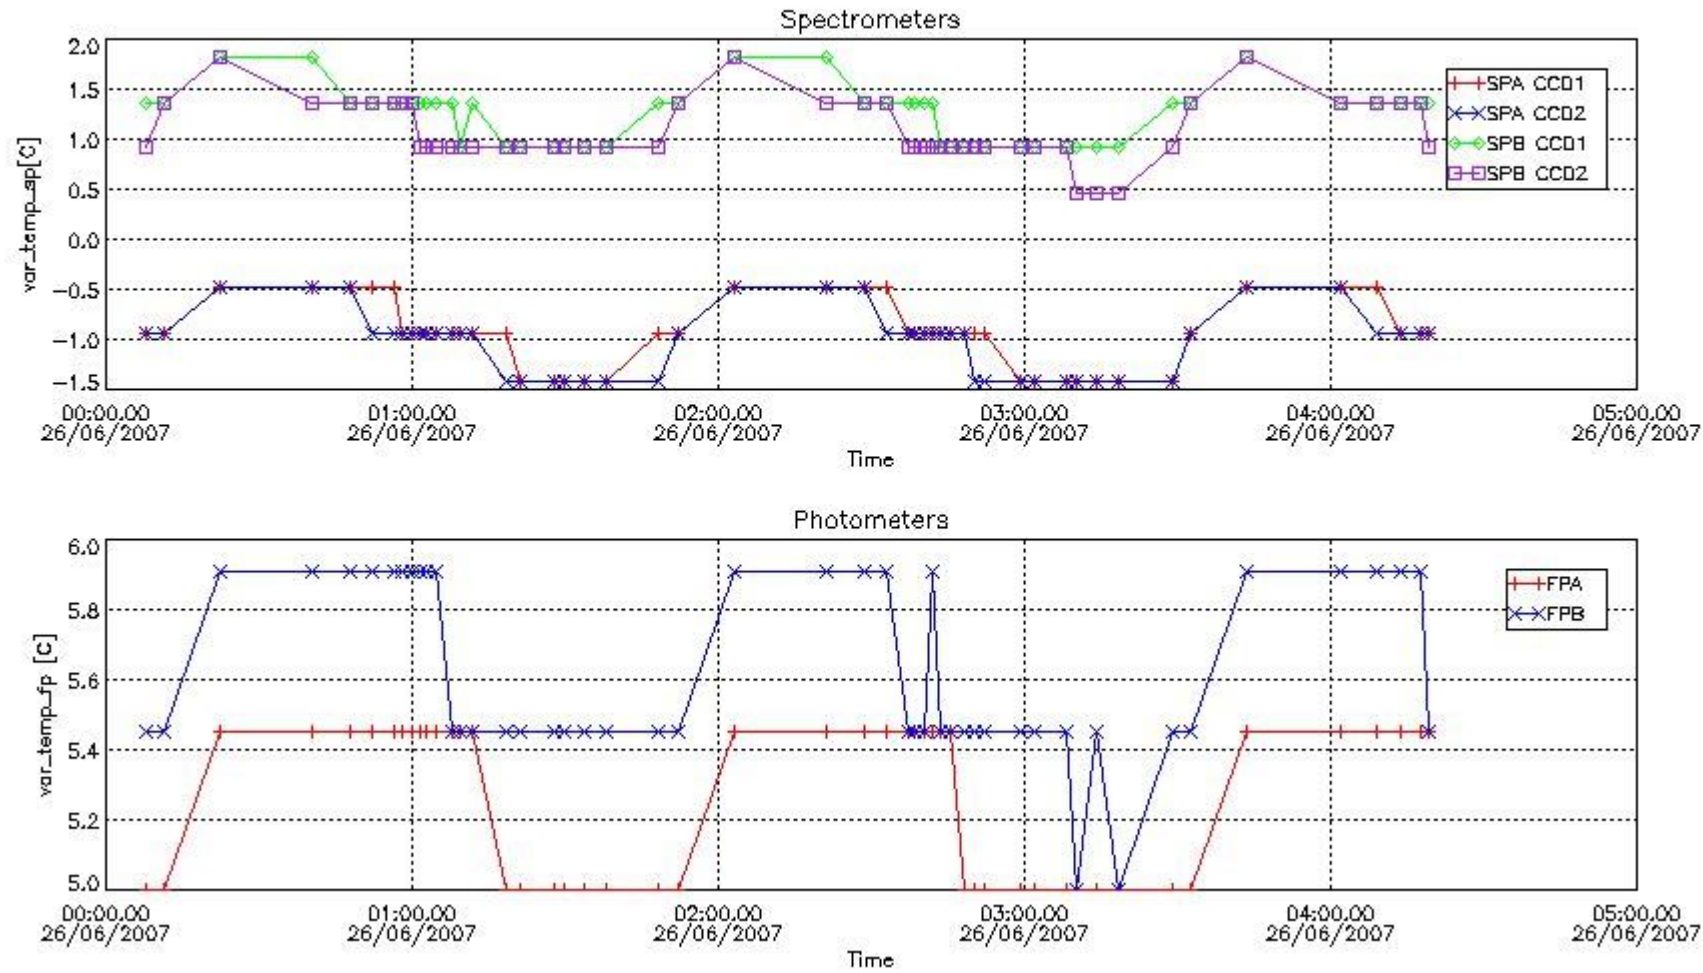

4. Overview of dark signal processing per product

The Dark Charge (DC) is a temperature-dependant signal added to the useful measurements and it is therefore subtracted from them during the processing. There are two phenomena that produce a continuous increase of the DC: the "hot pixels" (a pixel is "hot" when its DC exceeds by a significant amount its value measured on ground at the same temperature) and the "Random Telegraphic Signal" (abrupt change positive or negative of the CCD pixel signal, random in time, affecting only the DC part of the signal and not the photon generated signal).

In this section a list of products that did not use the Dark Sky Area (DSA) observation for the DC computation is given. It is also provided the mean DC plot per product for dark limb products with no error flag set.

4.1 All products used the DSA observation for the DC computation

4.2 Plot of mean dark charges per product: only products in DARK limb conditions without errors are used