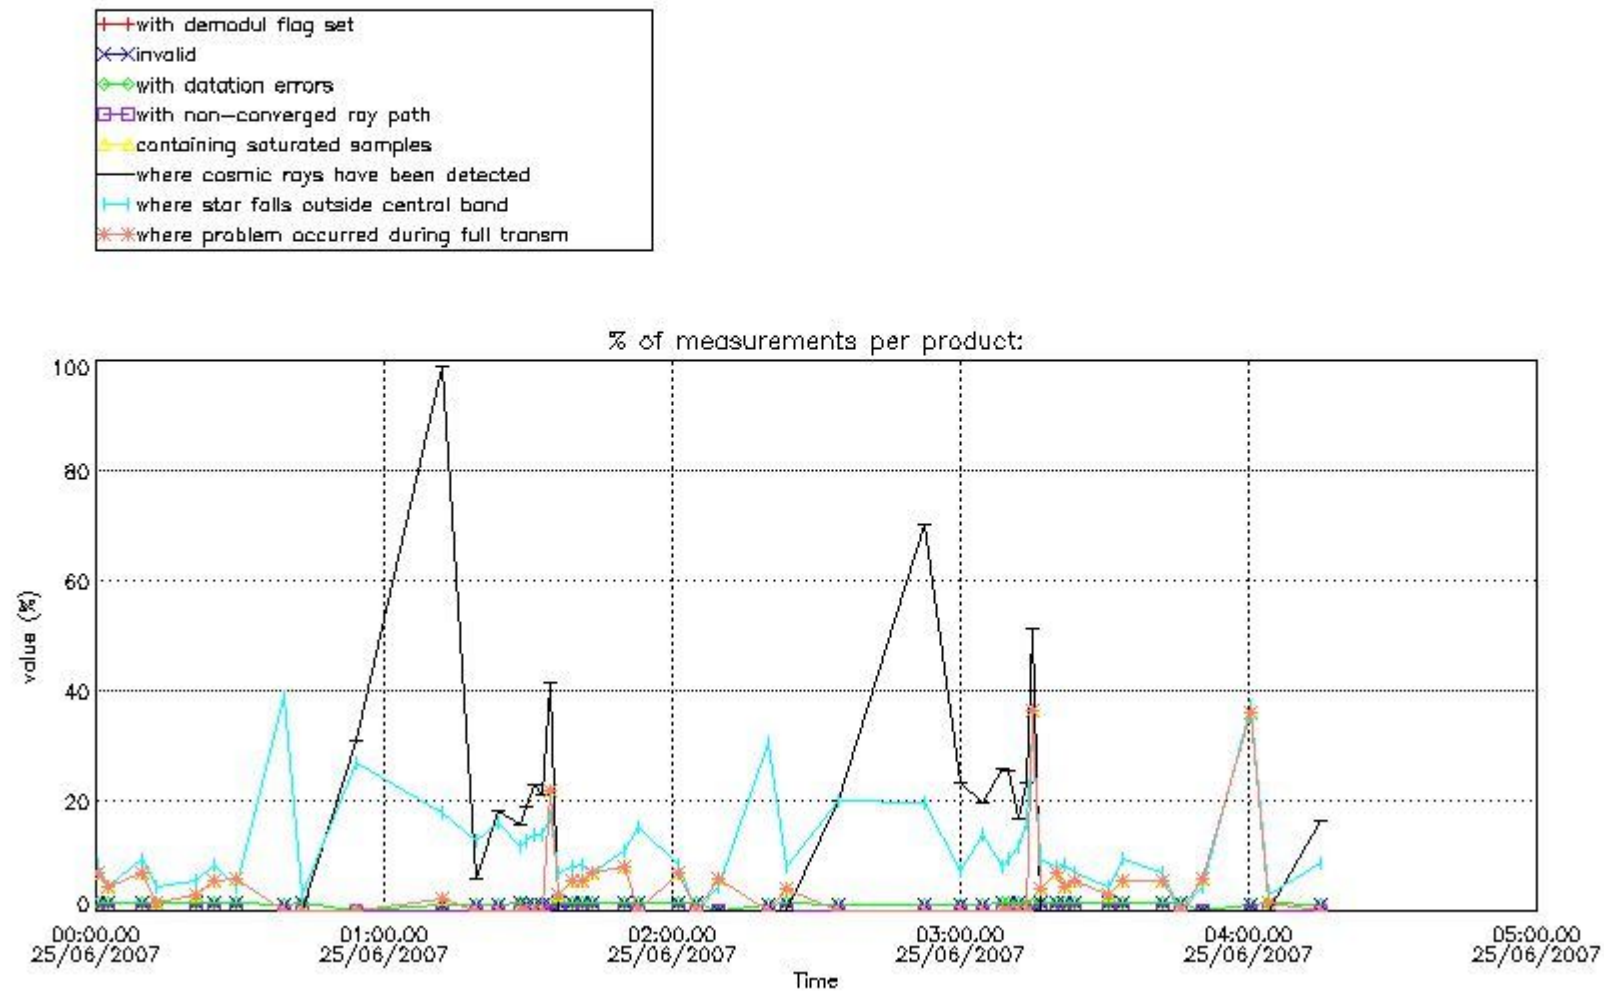

At least one measurement with demodulation flag set:	14.0000 %
Reference spectrum computed from DB:	0.00000 %
Reference spectrum with small number of measurements:	0.00000 %
SATU data not used:	0.00000 %

5.2 Plot quality information per product (time dependant)

5.3 Plot quality information per product (world map)