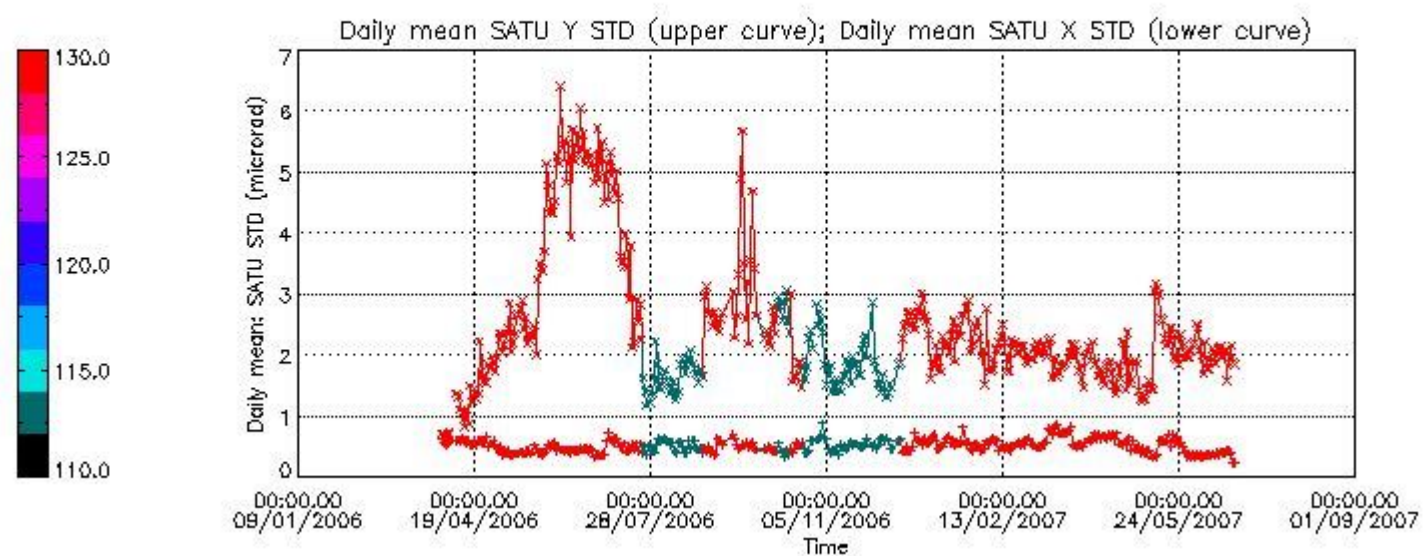

Number of data:	4500.0	4500.0	27100.	27100.

7.2.2 Trend of daily SATU NEA St. deviation since 1st April 2006 (dark limb)

The long term trend of the SATU 'X' and 'Y' standard deviations should be constant during the whole mission.

The colorbar represents the start tangent altitude (km) of the occultations.

Upper curve: STD of SATU Y axis

Lower curve: STD of SATU X axis

8. Auxiliary Data Files used for the production reported in section 2.4

The number reported in the third column indicates since which file (see list in section 2.4) the corresponding auxiliary file has been used. The fourth column is the date of those product files.

Type	Auxiliary Filename	Used since product	Used since product date
INST_PHYS_CHARACTERISTICS	GOM_INS_AXNIEC20050627_150713_20030716_120000_20100101_000000	1	25-JUN-2007 00:00:29
CALIBRATION_DATABASE	GOM_CAL_AXVIEC20070618_075311_20070617_000000_20100101_000000	1	25-JUN-2007 00:00:29
LEVEL-1B_PROC_CONFIG	GOM_PR1_AXNIEC20050627_151042_20020301_000000_20100101_000000	1	25-JUN-2007 00:00:29
STAR_CATALOGUE	GOM_CAT_AXVIEC20020121_161009_20020101_000000_20200101_000000	1	25-JUN-2007 00:00:29
STELLAR_SPECTRA_DATABANK	GOM_STS_AXNIEC20040308_103538_20020101_160000_20100101_000000	1	25-JUN-2007 00:00:29
ECMWF_FILE	AUX_ECF_AXNECM20070624_061112_20070624_210000_20070625_090000	1	25-JUN-2007 00:00:29
ECMWF_FILE	AUX_ECF_AXNECM20070624_181112_20070625_030000_20070625_150000	48	25-JUN-2007 04:00:32
OPTIONAL_ECMWF_FILE	MISSING	1	25-JUN-2007 00:00:29
ORBIT_DATA_FILE	DOR_NAV_OPNPDE20070624_213731_000057382059_00186_27795_3644.N1	1	25-JUN-2007 00:00:29
ORBIT_DATA_FILE	DOR_NAV_OPNPDE20070624_231828_000057382059_00187_27796_3645.N1	11	25-JUN-2007 01:12:05
ORBIT_DATA_FILE	DOR_NAV_OPNPDE20070625_005406_000044632059_00188_27797_3646.N1	28	25-JUN-2007 02:19:57
ORBIT_DATA_FILE	DOR_NAV_OPNPDE20070625_021348_000054192059_00189_27798_3647.N1	48	25-JUN-2007 04:00:32