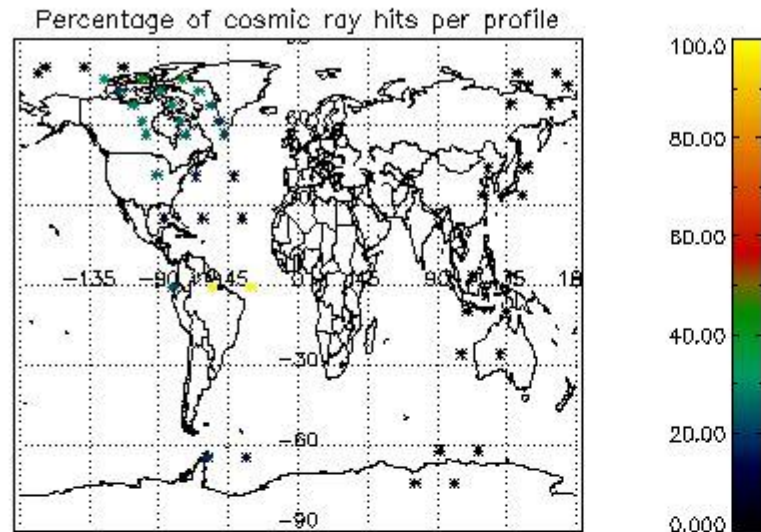

6. Statistics and plot of tangent altitude of the last measurement (DARK & BRIGHT products without errors)

6.1 Statistics on tangent altitude lost:

Statistics	DARK	BRIGHT	TWILIGHT
Mean:	11.411	20.342	NaN
St. deviation:	3.3984	4.8873	NaN
Maximum:	15.957	30.450	NaN
Minimum:	6.7108	10.579	NaN
Number of data:	5.0000	27.000	NaN

6.2 Plot for DARK limb products