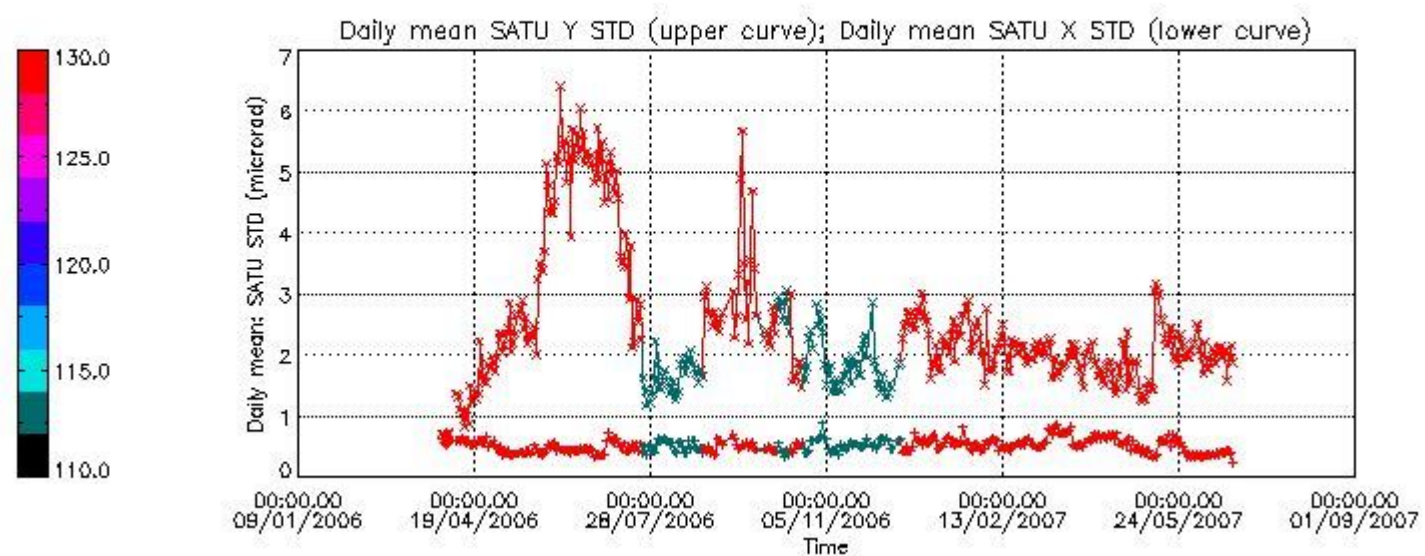

Number of data:	4500.0	4500.0	22550.	22550.

7.2.2 Trend of daily SATU NEA St. deviation since 1st April 2006 (dark limb)

The long term trend of the SATU 'X' and 'Y' standard deviations should be constant during the whole mission.

The colorbar represents the start tangent altitude (km) of the occultations.

Upper curve: STD of SATU Y axis

Lower curve: STD of SATU X axis

8. Auxiliary Data Files used for the production reported in section 2.4

The number reported in the third column indicates since which file (see list in section 2.4) the corresponding auxiliary file has been used. The fourth column is the date of those product files.

Type	Auxiliary Filename	Used since product	Used since product date
INST_PHYS_CHARACTERISTICS	GOM_INS_AXNIEC20050627_150713_20030716_120000_20100101_000000	1	24-JUN-2007 00:03:00
CALIBRATION_DATABASE	GOM_CAL_AXVIEC20070618_075311_20070617_000000_20100101_000000	1	24-JUN-2007 00:03:00
LEVEL-1B_PROC_CONFIG	GOM_PR1_AXNIEC20050627_151042_20020301_000000_20100101_000000	1	24-JUN-2007 00:03:00
STAR_CATALOGUE	GOM_CAT_AXVIEC20020121_161009_20020101_000000_20200101_000000	1	24-JUN-2007 00:03:00
STELLAR_SPECTRA_DATABANK	GOM_STS_AXNIEC20040308_103538_20020101_160000_20100101_000000	1	24-JUN-2007 00:03:00
ECMWF_FILE	AUX_ECF_AXNECM20070624_012112_20070623_210000_20070624_090000	1	24-JUN-2007 00:03:00
OPTIONAL_ECMWF_FILE	MISSING	1	24-JUN-2007 00:03:00
ORBIT_DATA_FILE	DOR_NAV_OPNPDE20070623_235028_000054192059_00173_27782_3639.N1	1	24-JUN-2007 00:03:00
ORBIT_DATA_FILE	DOR_NAV_OPNPDE20070624_012606_000041442059_00174_27783_3640.N1	38	24-JUN-2007 02:51:34