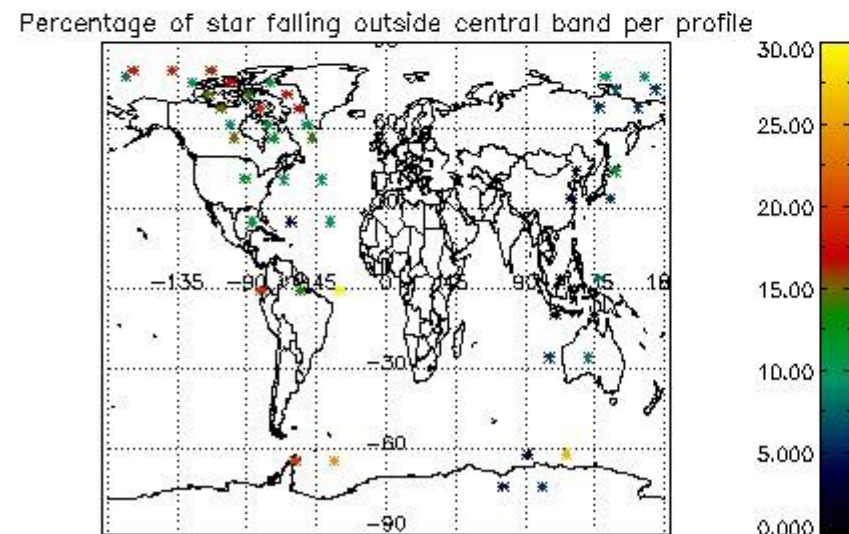

6. Statistics and plot of tangent altitude of the last measurement (DARK & BRIGHT products without errors)

6.1 Statistics on tangent altitude lost:

Statistics	DARK	BRIGHT	TWILIGHT
Mean:	11.411	20.342	NaN
St. deviation:	3.3984	4.8873	NaN
Maximum:	15.957	30.450	NaN
Minimum:	6.7108	10.579	NaN
Number of data:	5.0000	27.000	NaN

6.2 Plot for DARK limb products