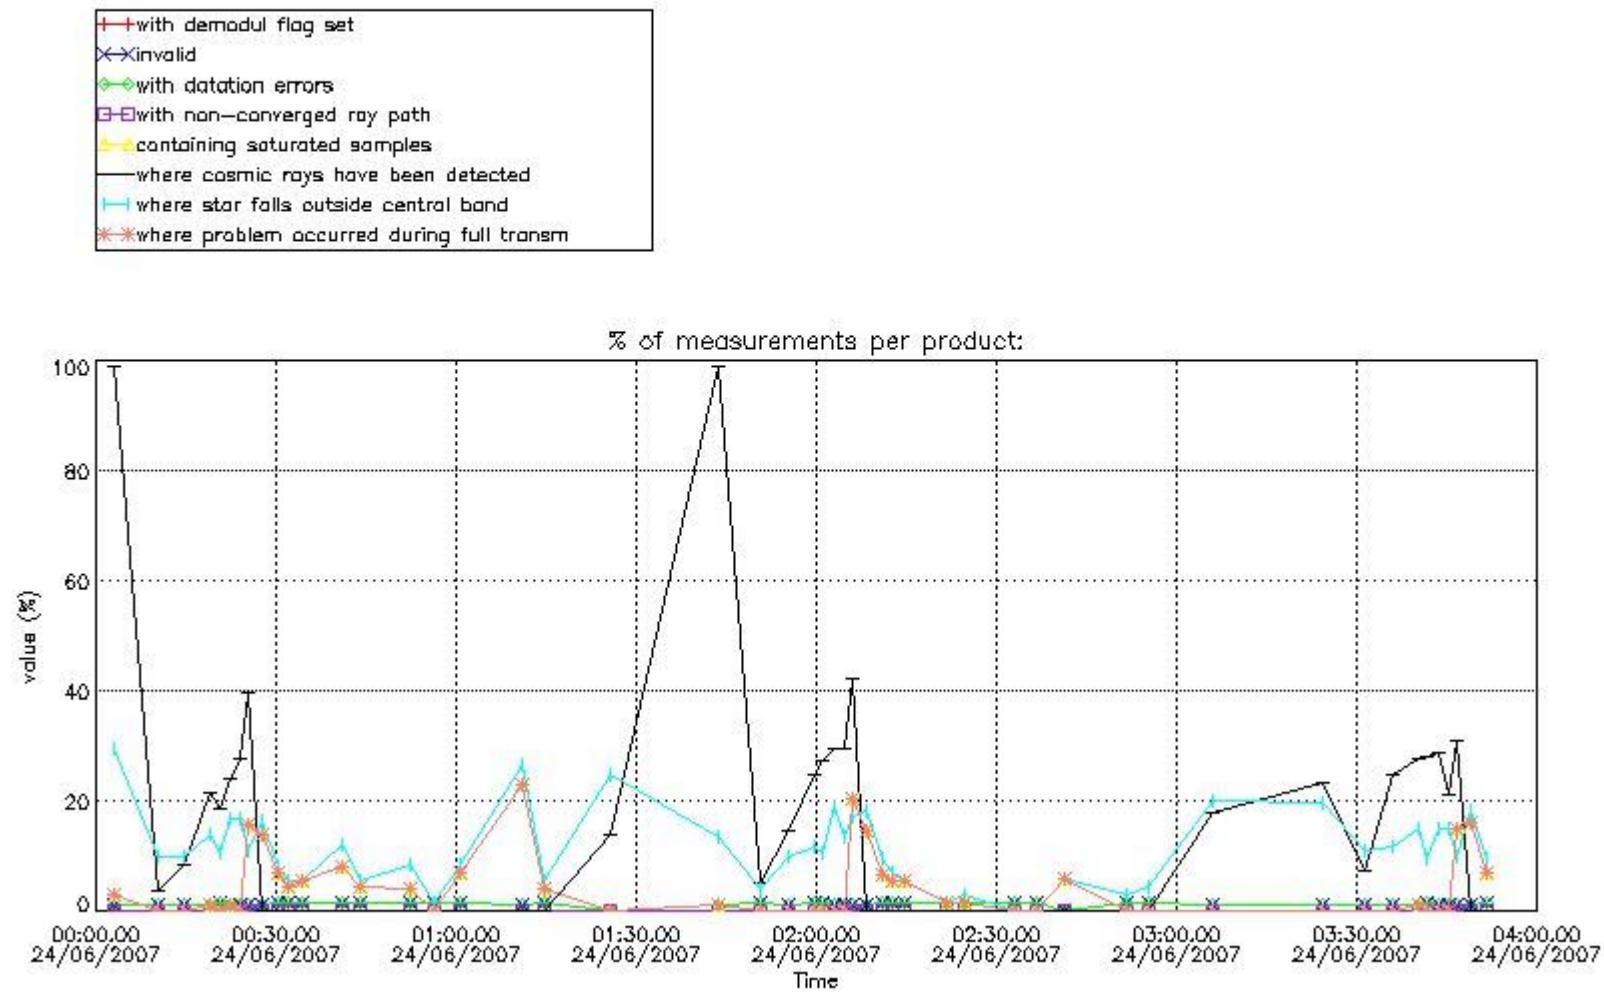

At least one measurement with demodulation flag set:	14.0000 %
Reference spectrum computed from DB:	0.00000 %
Reference spectrum with small number of measurements:	0.00000 %
SATU data not used:	0.00000 %

5.2 Plot quality information per product (time dependant)

5.3 Plot quality information per product (world map)