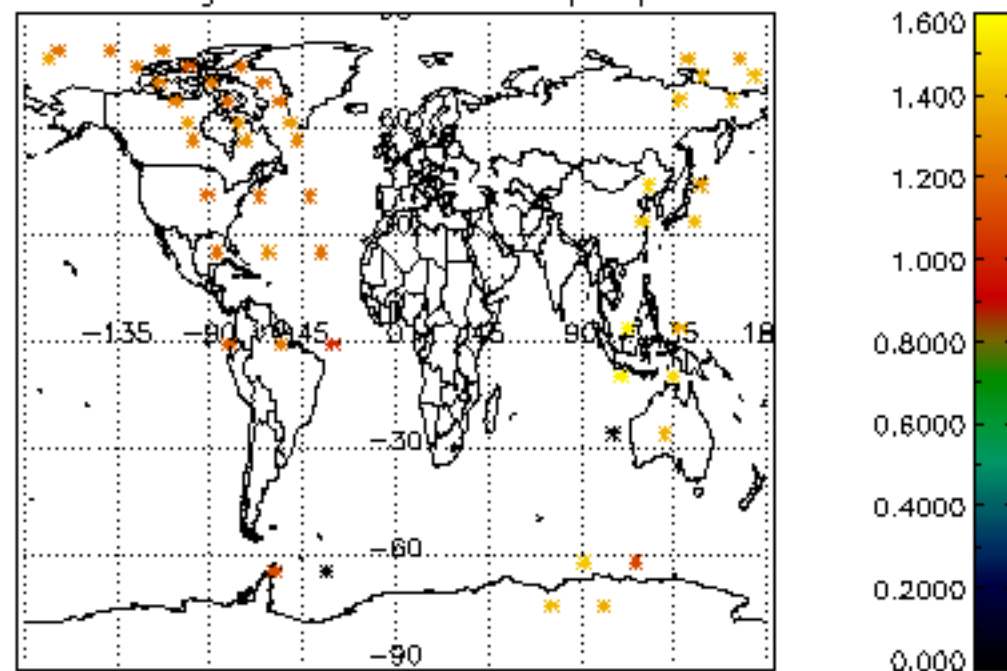

Percentage of datation errors per profile