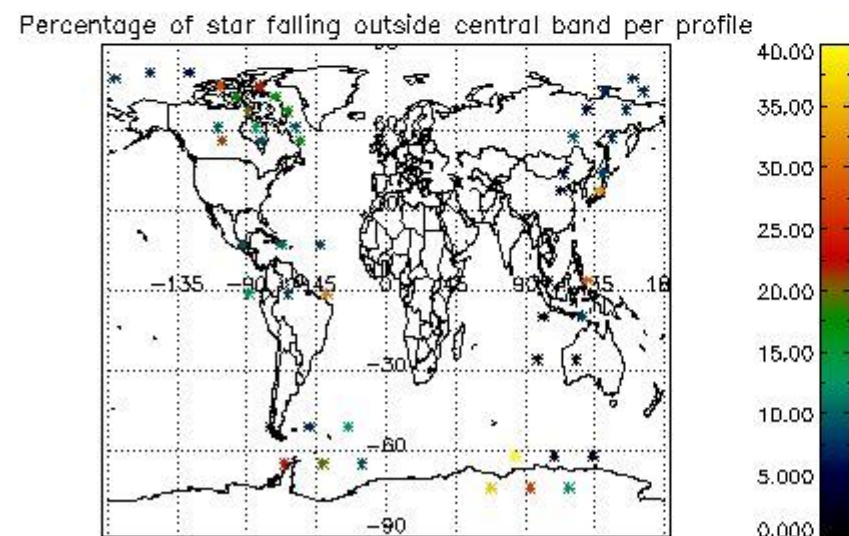

6. Statistics and plot of tangent altitude of the last measurement (DARK & BRIGHT products without errors)

6.1 Statistics on tangent altitude lost:

Statistics	DARK	BRIGHT	TWILIGHT
Mean:	16.329	18.306	NaN
St. deviation:	4.9566	7.1172	NaN
Maximum:	23.952	27.696	NaN
Minimum:	5.7413	3.6406	NaN
Number of data:	12.000	28.000	NaN

6.2 Plot for DARK limb products