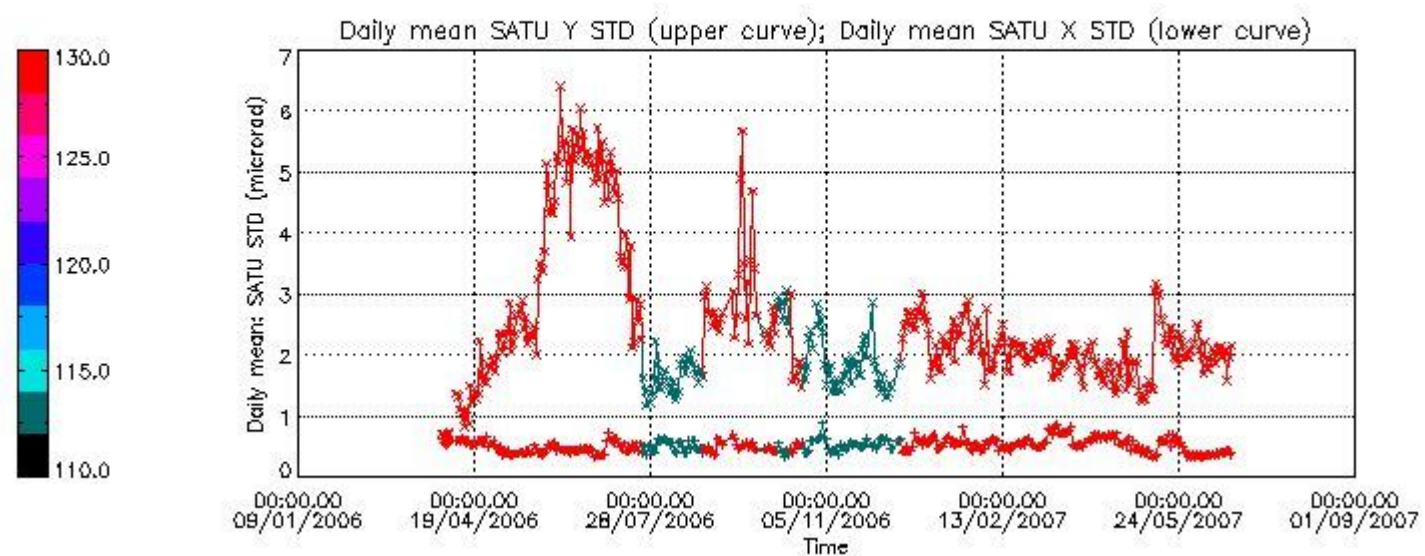

Number of data:	10500.	10500.	23300.	23300.

7.2.2 Trend of daily SATU NEA St. deviation since 1st April 2006 (dark limb)

The long term trend of the SATU 'X' and 'Y' standard deviations should be constant during the whole mission.

The colorbar represents the start tangent altitude (km) of the occultations.

Upper curve: STD of SATU Y axis

Lower curve: STD of SATU X axis

8. Auxiliary Data Files used for the production reported in section 2.4

The number reported in the third column indicates since which file (see list in section 2.4) the corresponding auxiliary file has been used. The fourth column is the date of those product files.

Type	Auxiliary Filename	Used since product	Used since product date
INST_PHYS_CHARACTERISTICS	GOM_INS_AXNIEC20050627_150713_20030716_120000_20100101_000000	1	23-JUN-2007 00:01:59
CALIBRATION_DATABASE	GOM_CAL_AXVIEC20070618_075311_20070617_000000_20100101_000000	1	23-JUN-2007 00:01:59
LEVEL-1B_PROC_CONFIG	GOM_PR1_AXNIEC20050627_151042_20020301_000000_20100101_000000	1	23-JUN-2007 00:01:59
STAR_CATALOGUE	GOM_CAT_AXVIEC20020121_161009_20020101_000000_20200101_000000	1	23-JUN-2007 00:01:59
STELLAR_SPECTRA_DATABANK	GOM_STS_AXNIEC20040308_103538_20020101_160000_20100101_000000	1	23-JUN-2007 00:01:59
ECMWF_FILE	AUX_ECF_AXNECM20070622_062109_20070622_210000_20070623_090000	1	23-JUN-2007 00:01:59
ECMWF_FILE	AUX_ECF_AXNECM20070622_181111_20070623_030000_20070623_150000	43	23-JUN-2007 03:23:10
OPTIONAL_ECMWF_FILE	MISSING	1	23-JUN-2007 00:01:59
ORBIT_DATA_FILE	DOR_NAV_OPNPDE20070622_205516_000060572059_00157_27766_3631.N1	1	23-JUN-2007 00:01:59
ORBIT_DATA_FILE	DOR_NAV_OPNPDE20070622_224131_000057382059_00158_27767_3632.N1	5	23-JUN-2007 00:34:31
ORBIT_DATA_FILE	DOR_NAV_OPNPDE20070623_002229_000054192059_00159_27768_3633.N1	25	23-JUN-2007 02:01:05
ORBIT_DATA_FILE	DOR_NAV_OPNPDE20070623_015807_000041442059_00160_27769_3634.N1	43	23-JUN-2007 03:23:10