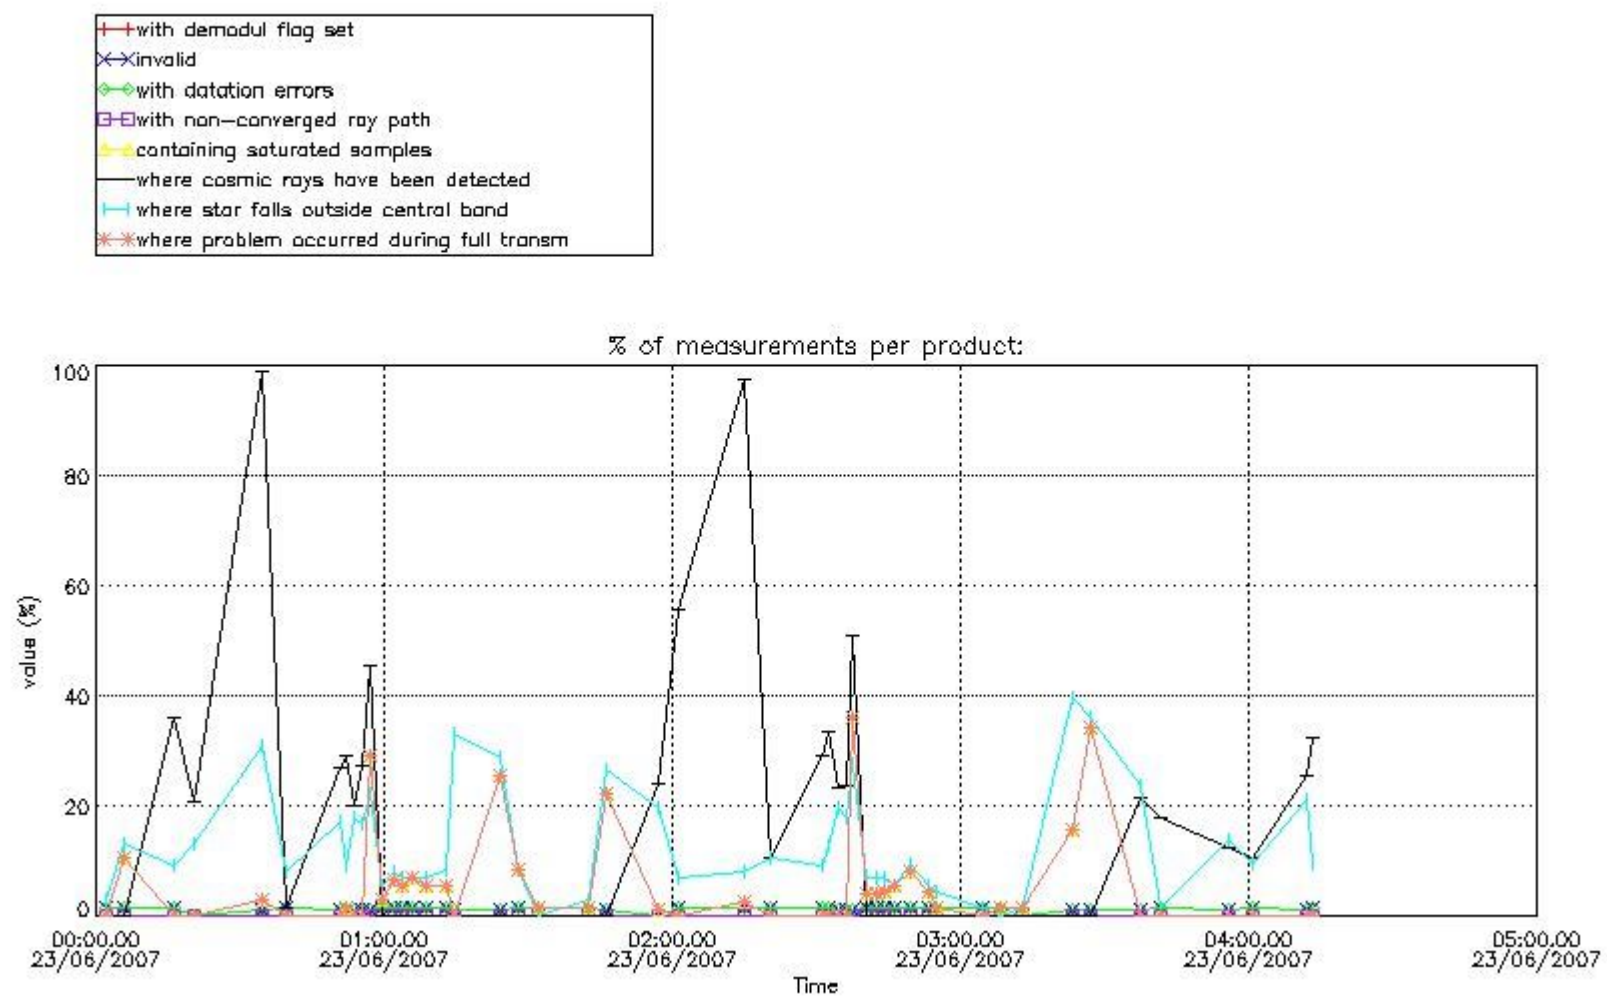

At least one measurement with demodulation flag set:	10.0000 %
Reference spectrum computed from DB:	0.00000 %
Reference spectrum with small number of measurements:	0.00000 %
SATU data not used:	0.00000 %

5.2 Plot quality information per product (time dependant)

5.3 Plot quality information per product (world map)