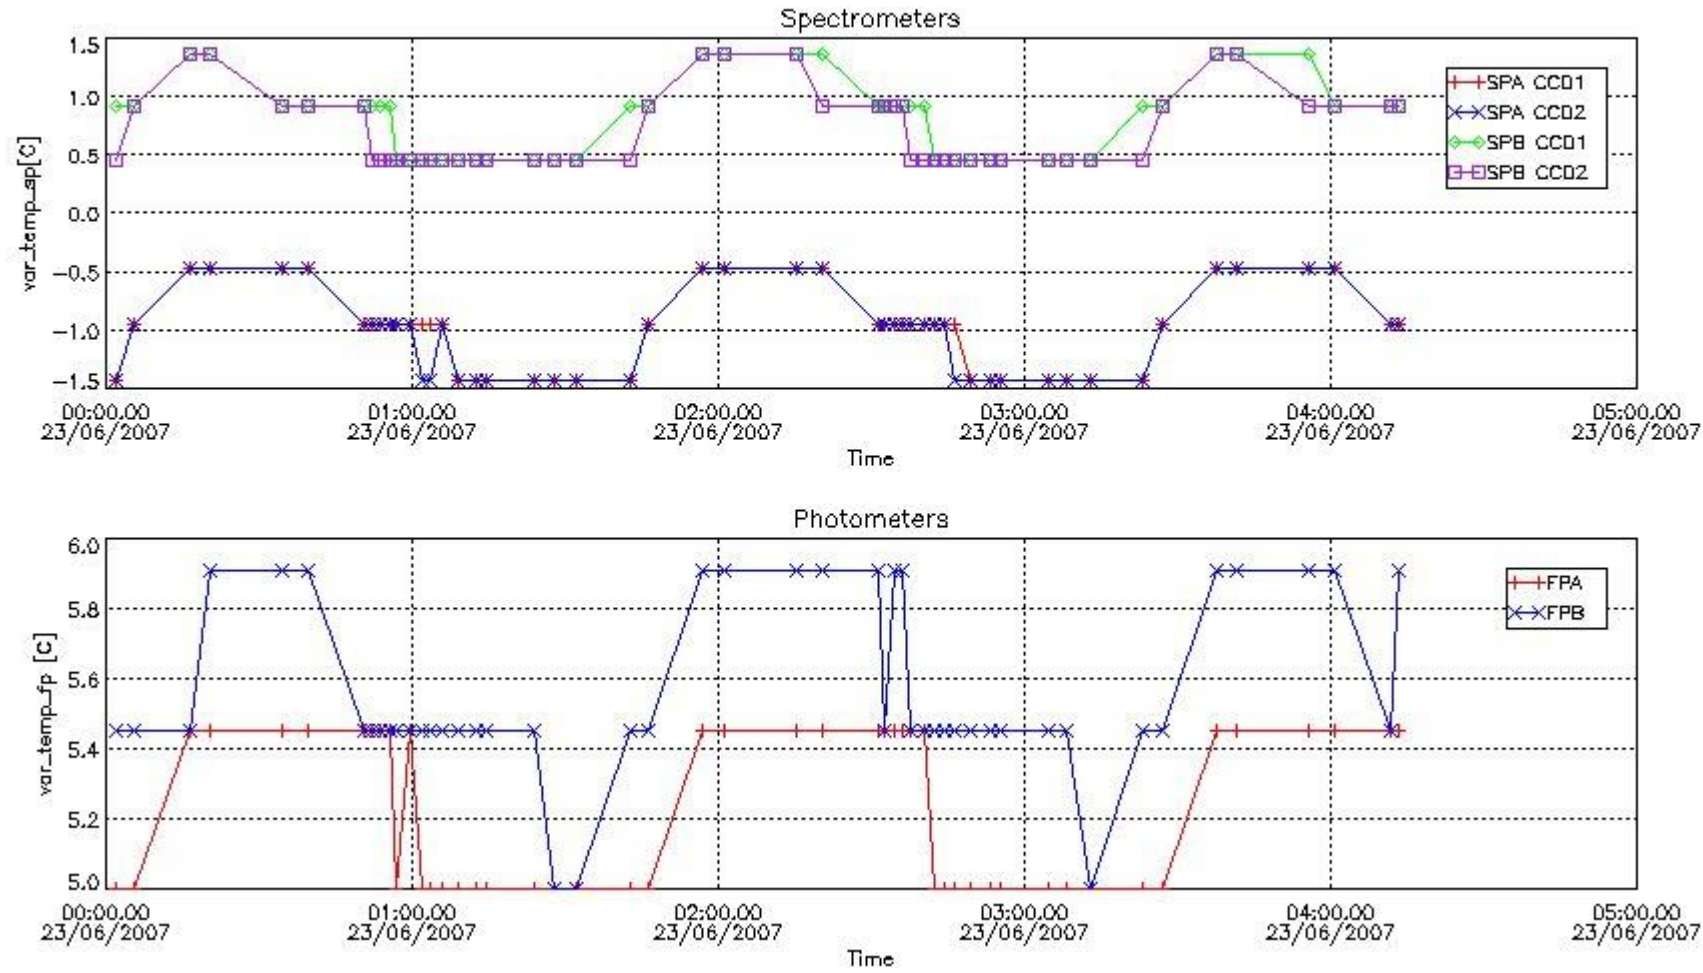

48	GOM_TRA_1PNPDE20070623_040051_000000382059_00162_27771_9806.N1	23-JUN-2007 04:00:51	Dark	37.500	135	Bet Hyi	2.8200	5800.0	75	27771	No
49	GOM_TRA_1PNPDE20070623_041153_000000432059_00162_27771_9807.N1	23-JUN-2007 04:11:53	Straylight	43.000	141	Bet Ara	2.8400	4600.0	86	27771	No
50	GOM_TRA_1PNPDE20070623_041318_000000372059_00162_27771_9808.N1	23-JUN-2007 04:13:18	Straylight	37.000	147	Alp Ara	2.8770	26000.	74	27771	No

3. Plot of GOMOS spectrometers and photometers temperatures from level 1b data

4. Overview of dark signal processing per product

The Dark Charge (DC) is a temperature-dependant signal added to the useful measurements and it is therefore subtracted from them during the processing. There are two phenomena that produce a continuous increase of the DC: the "hot pixels" (a pixel is "hot" when its DC exceeds by a significant amount its value measured on ground at the same temperature) and the "Random Telegraphic Signal" (abrupt change positive or negative of the CCD pixel signal, random in time, affecting only the DC part of the signal and not the photon generated signal).

In this section a list of products that did not use the Dark Sky Area (DSA) observation for the DC computation is given. It is also provided the mean DC plot per product for dark limb products with no error flag set.

4.1 All products used the DSA observation for the DC computation

4.2 Plot of mean dark charges per product: only products in DARK limb conditions without errors are used