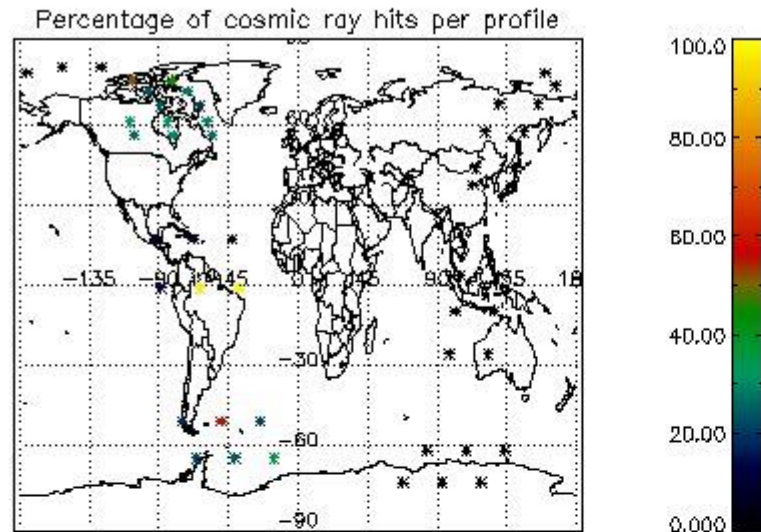

6. Statistics and plot of tangent altitude of the last measurement (DARK & BRIGHT products without errors)

6.1 Statistics on tangent altitude lost:

Statistics	DARK	BRIGHT	TWILIGHT
Mean:	16.329	18.306	NaN
St. deviation:	4.9566	7.1172	NaN
Maximum:	23.952	27.696	NaN
Minimum:	5.7413	3.6406	NaN
Number of data:	12.000	28.000	NaN

6.2 Plot for DARK limb products