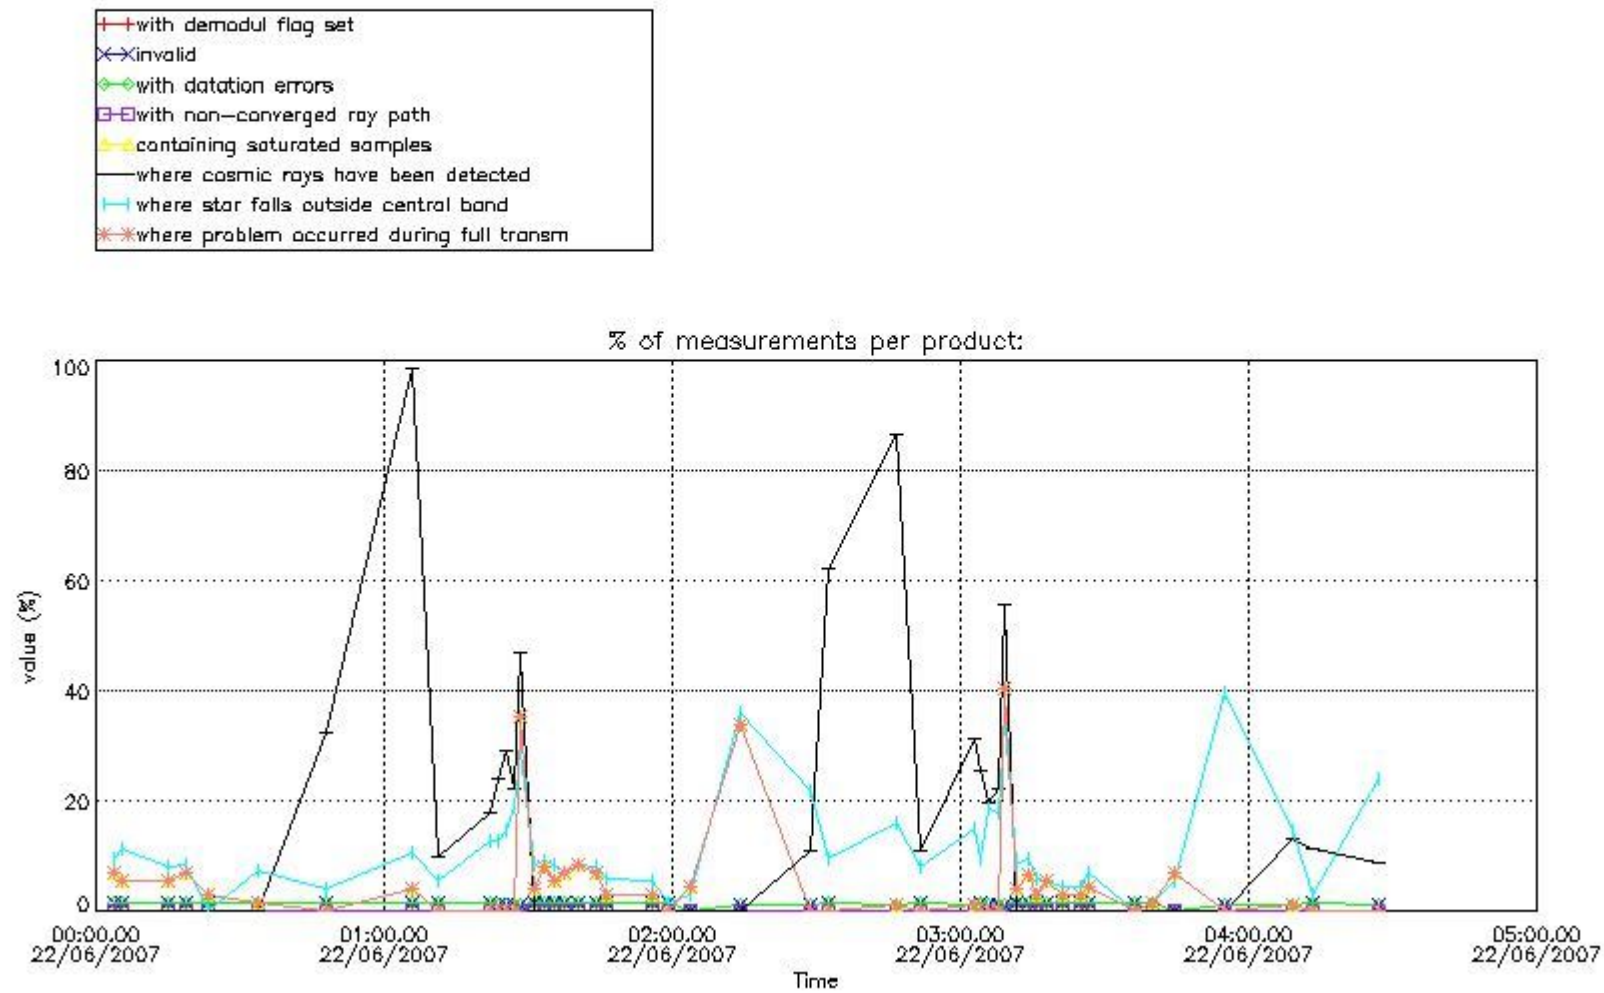

At least one measurement with demodulation flag set:	12.5000 %
Reference spectrum computed from DB:	0.00000 %
Reference spectrum with small number of measurements:	0.00000 %
SATU data not used:	0.00000 %

5.2 Plot quality information per product (time dependant)

5.3 Plot quality information per product (world map)