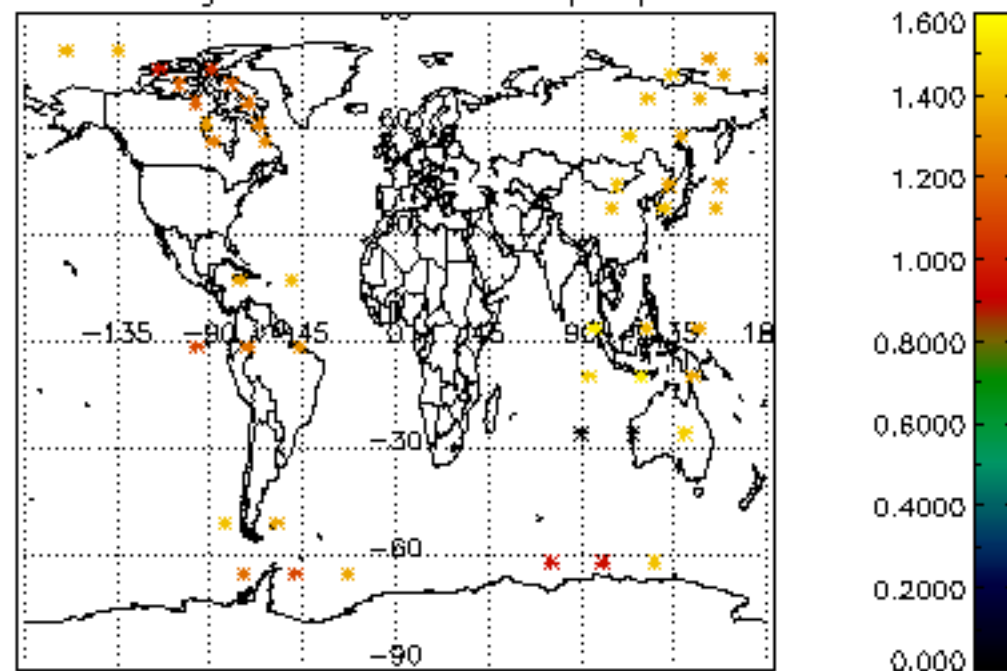

Percentage of datation errors per profile