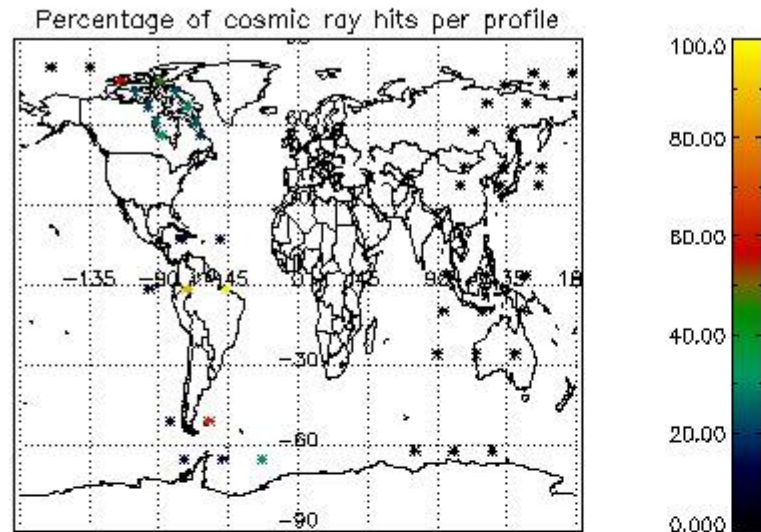

6. Statistics and plot of tangent altitude of the last measurement (DARK & BRIGHT products without errors)

6.1 Statistics on tangent altitude lost:

Statistics	DARK	BRIGHT	TWILIGHT
Mean:	16.835	19.449	NaN
St. deviation:	4.3498	6.4053	NaN
Maximum:	21.732	29.235	NaN
Minimum:	9.7941	4.1051	NaN
Number of data:	10.000	30.000	NaN

6.2 Plot for DARK limb products