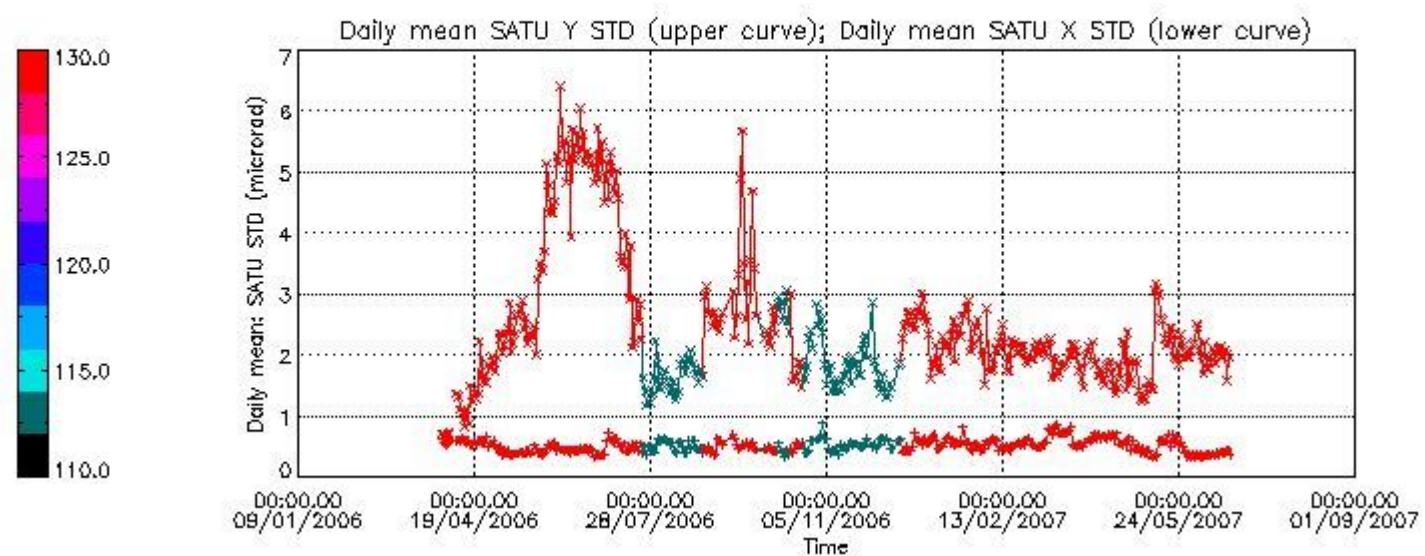

Number of data:	8750.0	8750.0	24800.	24800.

7.2.2 Trend of daily SATU NEA St. deviation since 1st April 2006 (dark limb)

The long term trend of the SATU 'X' and 'Y' standard deviations should be constant during the whole mission.

The colorbar represents the start tangent altitude (km) of the occultations.

Upper curve: STD of SATU Y axis

Lower curve: STD of SATU X axis

8. Auxiliary Data Files used for the production reported in section 2.4

The number reported in the third column indicates since which file (see list in section 2.4) the corresponding auxiliary file has been used. The fourth column is the date of those product files.

Type	Auxiliary Filename	Used since product	Used since product date
INST_PHYS_CHARACTERISTICS	GOM_INS_AXNIEC20050627_150713_20030716_120000_20100101_000000	1	22-JUN-2007 00:03:44
CALIBRATION_DATABASE	GOM_CAL_AXVIEC20070618_075311_20070617_000000_20100101_000000	1	22-JUN-2007 00:03:44
LEVEL-1B_PROC_CONFIG	GOM_PR1_AXNIEC20050627_151042_20020301_000000_20100101_000000	1	22-JUN-2007 00:03:44
STAR_CATALOGUE	GOM_CAT_AXVIEC20020121_161009_20020101_000000_20200101_000000	1	22-JUN-2007 00:03:44
STELLAR_SPECTRA_DATABANK	GOM_STS_AXNIEC20040308_103538_20020101_160000_20100101_000000	1	22-JUN-2007 00:03:44
ECMWF_FILE	AUX_ECF_AXNECM20070621_062111_20070621_210000_20070622_090000	1	22-JUN-2007 00:03:44
ECMWF_FILE	AUX_ECF_AXNECM20070621_181844_20070622_030000_20070622_150000	46	22-JUN-2007 03:54:47
OPTIONAL_ECMWF_FILE	MISSING	1	22-JUN-2007 00:03:44
ORBIT_DATA_FILE	DOR_NAV_OPNPDE20070621_212716_000060572059_00143_27752_3624.N1	1	22-JUN-2007 00:03:44
ORBIT_DATA_FILE	DOR_NAV_OPNPDE20070621_230813_000057382059_00144_27753_3625.N1	8	22-JUN-2007 00:52:04
ORBIT_DATA_FILE	DOR_NAV_OPNPDE20070622_004910_000041442059_00145_27754_3626.N1	26	22-JUN-2007 02:14:11
ORBIT_DATA_FILE	DOR_NAV_OPNPDE20070622_034430_000057382059_00147_27756_3628.N1	46	22-JUN-2007 03:54:47