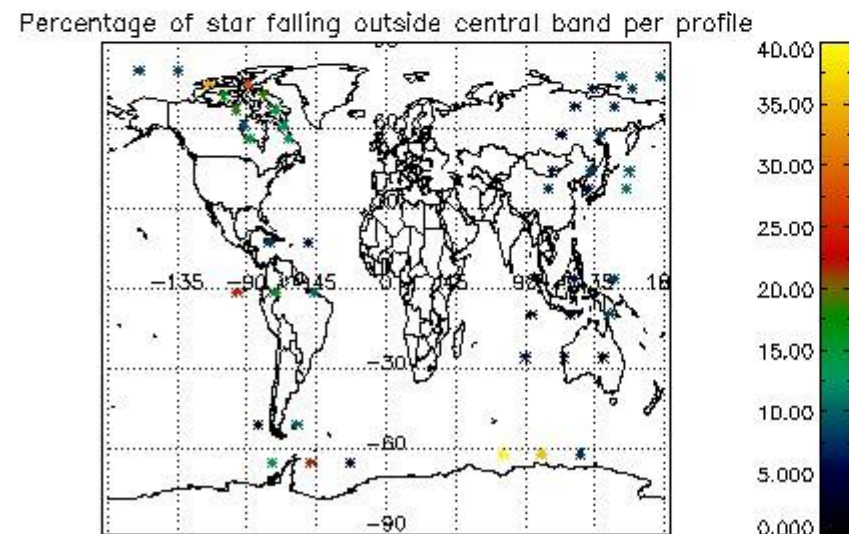

6. Statistics and plot of tangent altitude of the last measurement (DARK & BRIGHT products without errors)

6.1 Statistics on tangent altitude lost:

Statistics	DARK	BRIGHT	TWILIGHT
Mean:	16.835	19.449	NaN
St. deviation:	4.3498	6.4053	NaN
Maximum:	21.732	29.235	NaN
Minimum:	9.7941	4.1051	NaN
Number of data:	10.000	30.000	NaN

6.2 Plot for DARK limb products