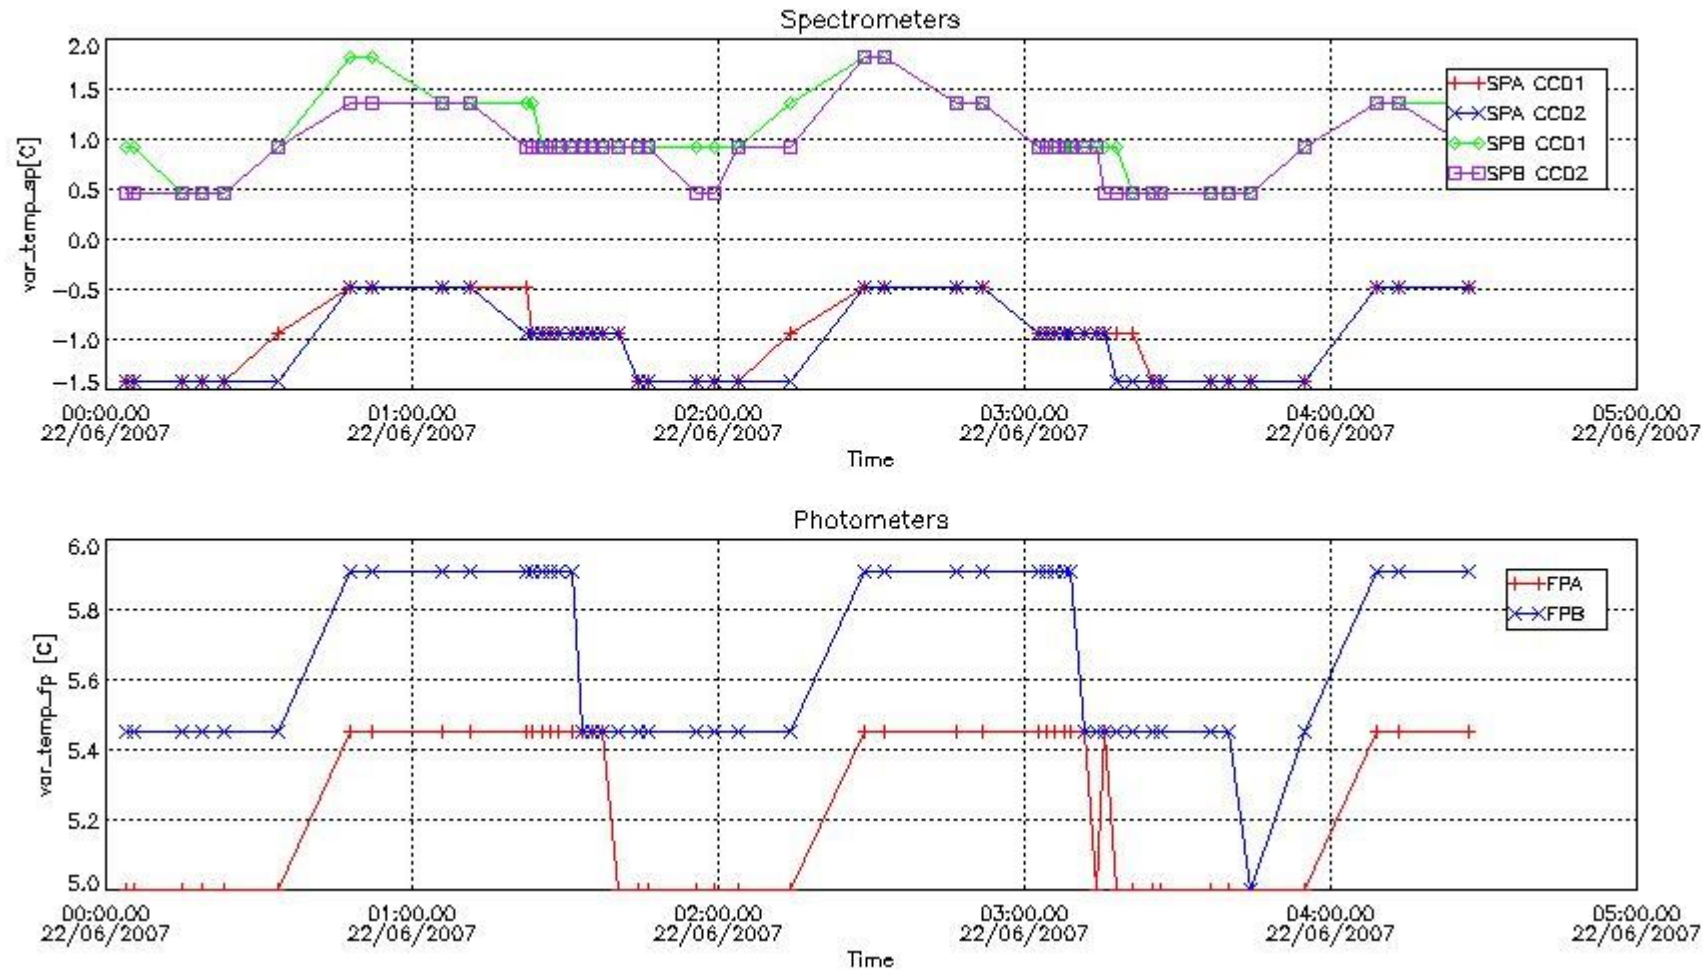

4. Overview of dark signal processing per product

The Dark Charge (DC) is a temperature-dependant signal added to the useful measurements and it is therefore subtracted from them during the processing. There are two phenomena that produce a continuous increase of the DC: the "hot pixels" (a pixel is "hot" when its DC exceeds by a significant amount its value measured on ground at the same temperature) and the "Random Telegraphic Signal" (abrupt change positive or negative of the CCD pixel signal, random in time, affecting only the DC part of the signal and not the photon generated signal).

In this section a list of products that did not use the Dark Sky Area (DSA) observation for the DC computation is given. It is also provided the mean DC plot per product for dark limb products with no error flag set.

4.1 All products used the DSA observation for the DC computation

4.2 Plot of mean dark charges per product: only products in DARK limb conditions without errors are used