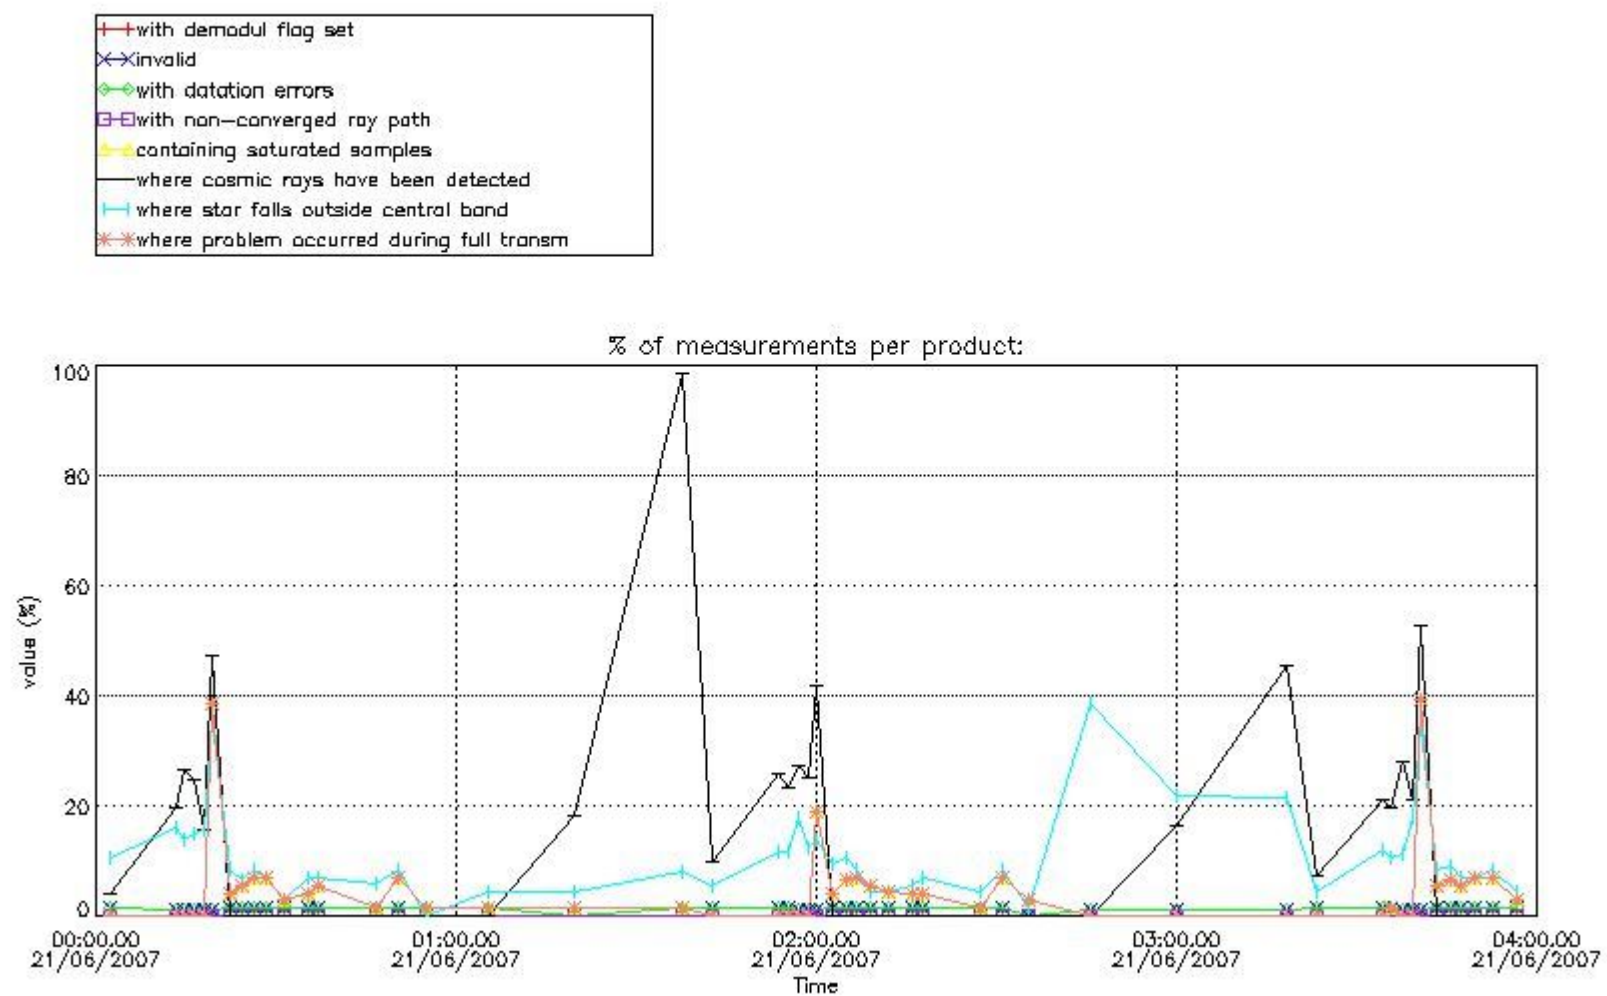

At least one measurement with demodulation flag set:	12.0000 %
Reference spectrum computed from DB:	0.00000 %
Reference spectrum with small number of measurements:	0.00000 %
SATU data not used:	0.00000 %

5.2 Plot quality information per product (time dependant)

5.3 Plot quality information per product (world map)