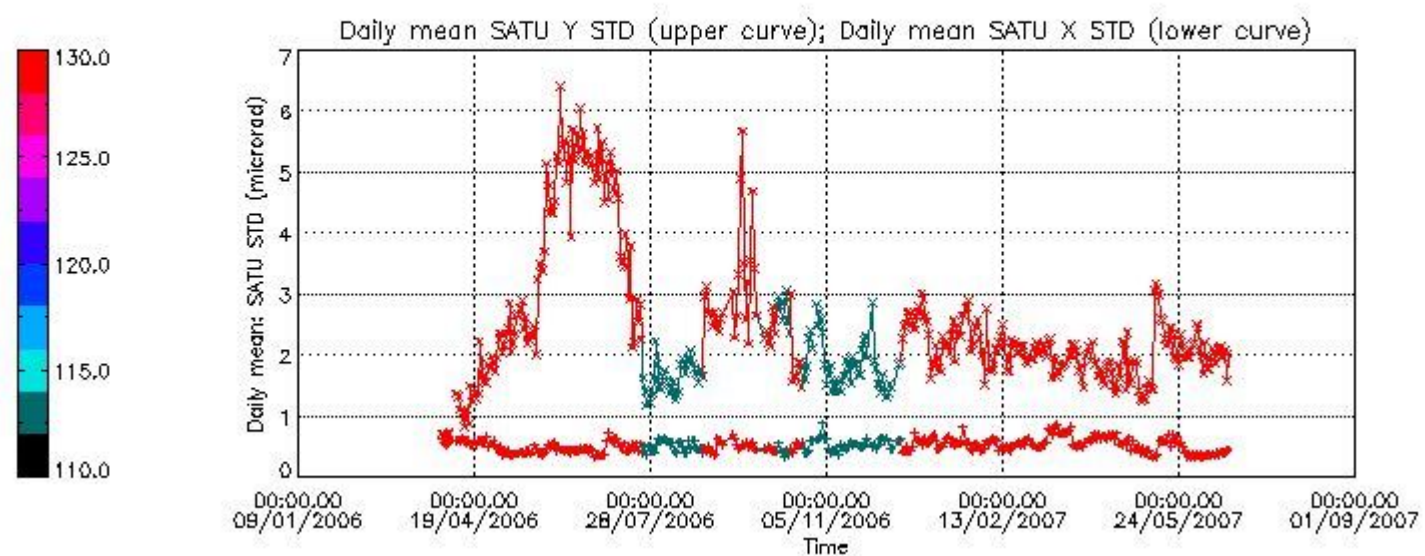

Number of data:	6150.0	6150.0	25550.	25550.

7.2.2 Trend of daily SATU NEA St. deviation since 1st April 2006 (dark limb)

The long term trend of the SATU 'X' and 'Y' standard deviations should be constant during the whole mission.

The colorbar represents the start tangent altitude (km) of the occultations.

Upper curve: STD of SATU Y axis

Lower curve: STD of SATU X axis

8. Auxiliary Data Files used for the production reported in section 2.4

The number reported in the third column indicates since which file (see list in section 2.4) the corresponding auxiliary file has been used. The fourth column is the date of those product files.

Type	Auxiliary Filename	Used since product	Used since product date
INST_PHYS_CHARACTERISTICS	GOM_INS_AXNIEC20050627_150713_20030716_120000_20100101_000000	1	21-JUN-2007 00:02:11
CALIBRATION_DATABASE	GOM_CAL_AXVIEC20070618_075311_20070617_000000_20100101_000000	1	21-JUN-2007 00:02:11
LEVEL-1B_PROC_CONFIG	GOM_PR1_AXNIEC20050627_151042_20020301_000000_20100101_000000	1	21-JUN-2007 00:02:11
STAR_CATALOGUE	GOM_CAT_AXVIEC20020121_161009_20020101_000000_20200101_000000	1	21-JUN-2007 00:02:11
STELLAR_SPECTRA_DATABANK	GOM_STS_AXNIEC20040308_103538_20020101_160000_20100101_000000	1	21-JUN-2007 00:02:11
ECMWF_FILE	AUX_ECF_AXNECM20070620_062114_20070620_210000_20070621_090000	1	21-JUN-2007 00:02:11
OPTIONAL_ECMWF_FILE	MISSING	1	21-JUN-2007 00:02:11
ORBIT_DATA_FILE	DOR_NAV_OPNPDE20070620_215916_000057382059_00129_27738_3618.N1	1	21-JUN-2007 00:02:11
ORBIT_DATA_FILE	DOR_NAV_OPNPDE20070620_234013_000057382059_00130_27739_3619.N1	19	21-JUN-2007 01:37:33
ORBIT_DATA_FILE	DOR_NAV_OPNPDE20070621_012110_000041442059_00131_27740_3620.N1	36	21-JUN-2007 02:45:48