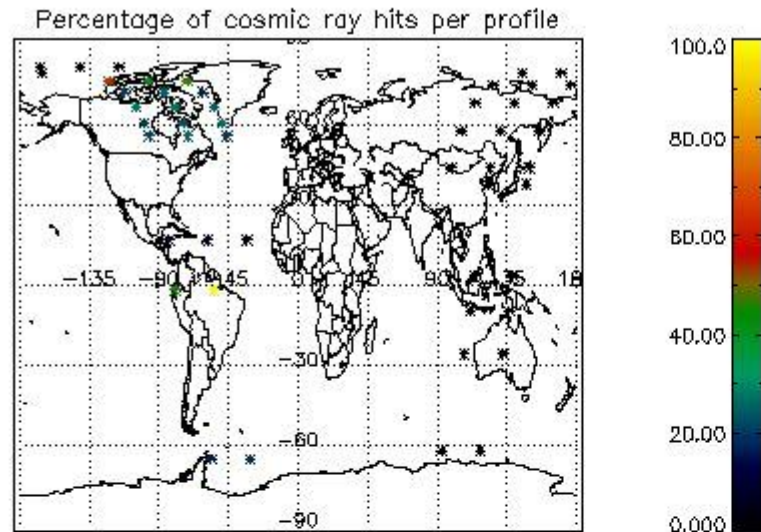

6. Statistics and plot of tangent altitude of the last measurement (DARK & BRIGHT products without errors)

6.1 Statistics on tangent altitude lost:

Statistics	DARK	BRIGHT	TWILIGHT
Mean:	18.141	19.199	NaN
St. deviation:	5.2970	5.4930	NaN
Maximum:	23.292	27.362	NaN
Minimum:	10.303	3.9572	NaN
Number of data:	7.0000	31.000	NaN

6.2 Plot for DARK limb products