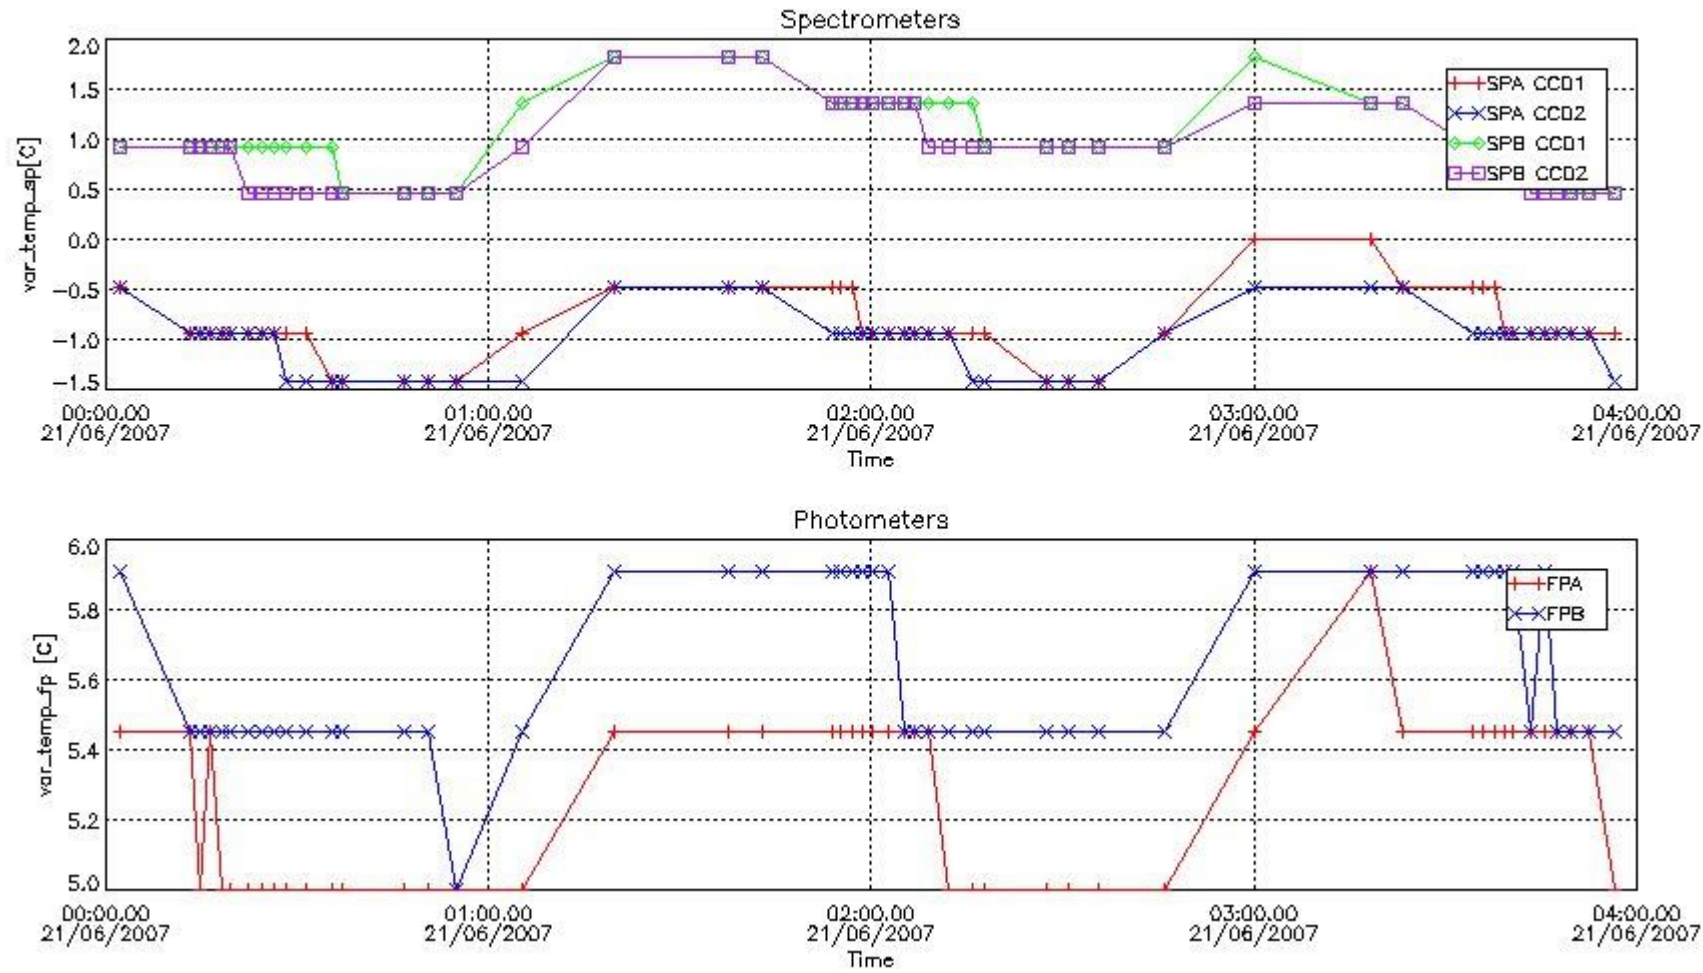

4. Overview of dark signal processing per product

The Dark Charge (DC) is a temperature-dependant signal added to the useful measurements and it is therefore subtracted from them during the processing. There are two phenomena that produce a continuous increase of the DC: the "hot pixels" (a pixel is "hot" when its DC exceeds by a significant amount its value measured on ground at the same temperature) and the "Random Telegraphic Signal" (abrupt change positive or negative of the CCD pixel signal, random in time, affecting only the DC part of the signal and not the photon generated signal).

In this section a list of products that did not use the Dark Sky Area (DSA) observation for the DC computation is given. It is also provided the mean DC plot per product for dark limb products with no error flag set.

4.1 All products used the DSA observation for the DC computation

4.2 Plot of mean dark charges per product: only products in DARK limb conditions without errors are used