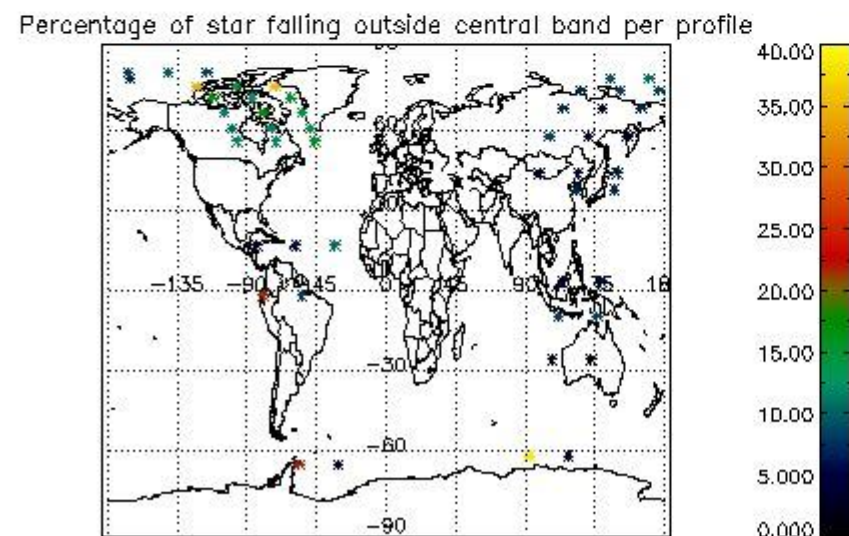

6. Statistics and plot of tangent altitude of the last measurement (DARK & BRIGHT products without errors)

6.1 Statistics on tangent altitude lost:

Statistics	DARK	BRIGHT	TWILIGHT
Mean:	18.141	19.199	NaN
St. deviation:	5.2970	5.4930	NaN
Maximum:	23.292	27.362	NaN
Minimum:	10.303	3.9572	NaN
Number of data:	7.0000	31.000	NaN

6.2 Plot for DARK limb products