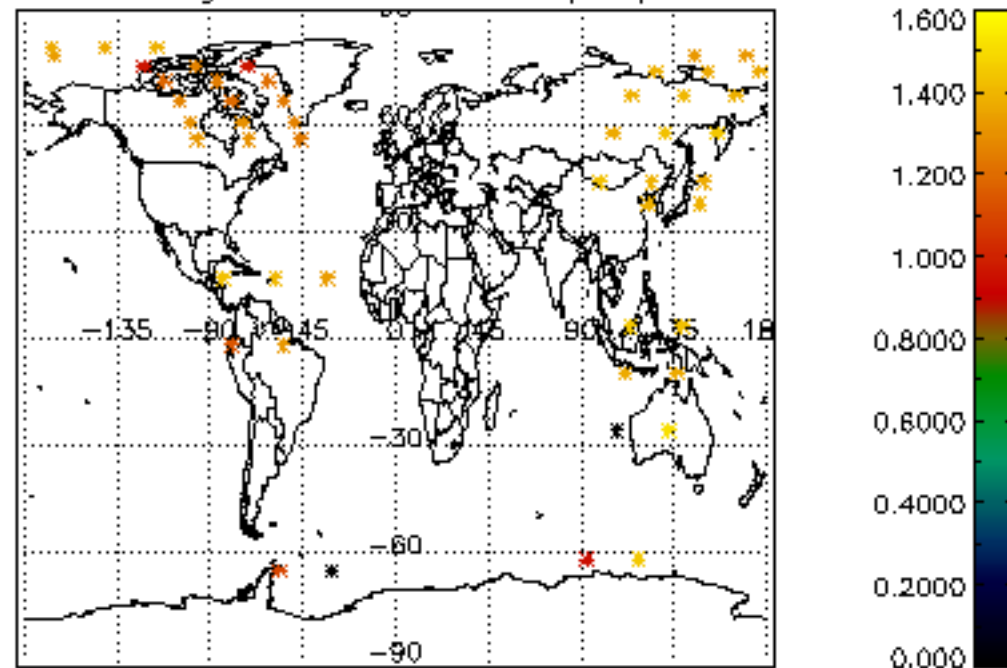

Percentage of datation errors per profile