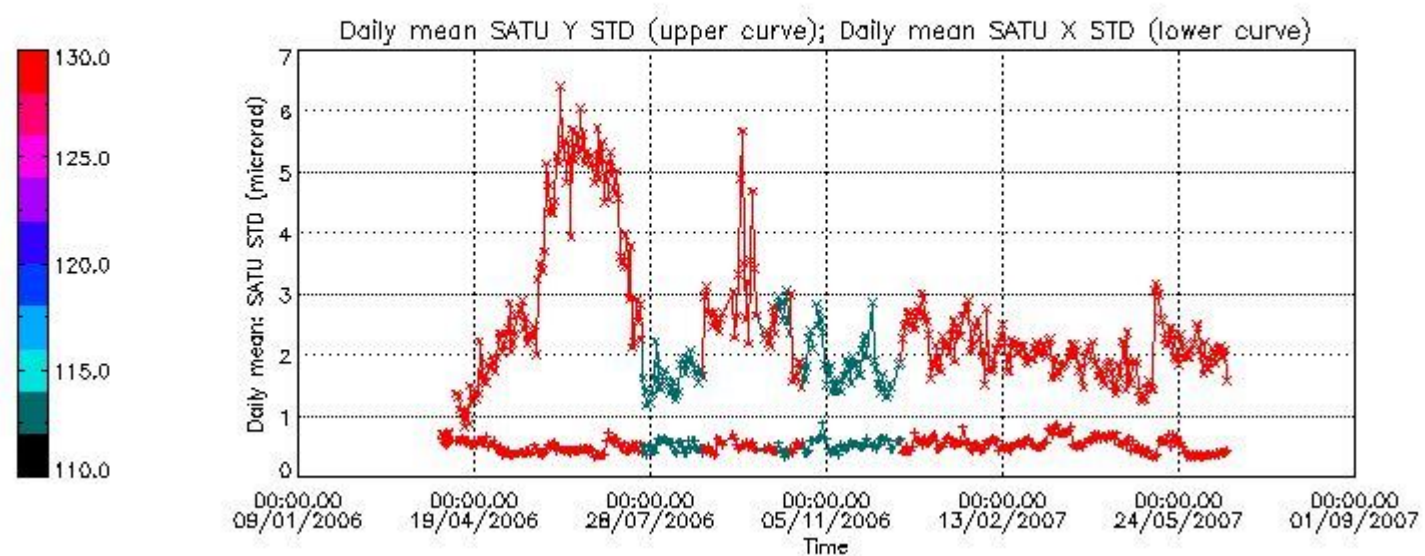

Number of data:	6150.0	6150.0	25500.	25500.

7.2.2 Trend of daily SATU NEA St. deviation since 1st April 2006 (dark limb)

The long term trend of the SATU 'X' and 'Y' standard deviations should be constant during the whole mission.

The colorbar represents the start tangent altitude (km) of the occultations.

Upper curve: STD of SATU Y axis

Lower curve: STD of SATU X axis

8. Auxiliary Data Files used for the production reported in section 2.4

The number reported in the third column indicates since which file (see list in section 2.4) the corresponding auxiliary file has been used. The fourth column is the date of those product files.

Type	Auxiliary Filename	Used since product	Used since product date
INST_PHYS_CHARACTERISTICS	GOM_INS_AXNIEC20050627_150713_20030716_120000_20100101_000000	1	20-JUN-2007 00:10:29
CALIBRATION_DATABASE	GOM_CAL_AXVIEC20070618_075311_20070617_000000_20100101_000000	1	20-JUN-2007 00:10:29
LEVEL-1B_PROC_CONFIG	GOM_PR1_AXNIEC20050627_151042_20020301_000000_20100101_000000	1	20-JUN-2007 00:10:29
STAR_CATALOGUE	GOM_CAT_AXVIEC20020121_161009_20020101_000000_20200101_000000	1	20-JUN-2007 00:10:29
STELLAR_SPECTRA_DATABANK	GOM_STS_AXNIEC20040308_103538_20020101_160000_20100101_000000	1	20-JUN-2007 00:10:29
ECMWF_FILE	AUX_ECF_AXNECM20070619_062109_20070619_210000_20070620_090000	1	20-JUN-2007 00:10:29
ECMWF_FILE	AUX_ECF_AXNECM20070619_182110_20070620_030000_20070620_150000	37	20-JUN-2007 03:17:25
OPTIONAL_ECMWF_FILE	MISSING	1	20-JUN-2007 00:10:29
ORBIT_DATA_FILE	DOR_NAV_OPNPDE20070619_204501_000060572059_00114_27723_3609.N1	1	20-JUN-2007 00:10:29
ORBIT_DATA_FILE	DOR_NAV_OPNPDE20070619_223117_000057382059_00115_27724_3610.N1	2	20-JUN-2007 00:28:28
ORBIT_DATA_FILE	DOR_NAV_OPNPDE20070620_001214_000054192059_00116_27725_3611.N1	21	20-JUN-2007 02:14:21
ORBIT_DATA_FILE	DOR_NAV_OPNPDE20070620_014752_000044632059_00117_27726_3612.N1	37	20-JUN-2007 03:17:25