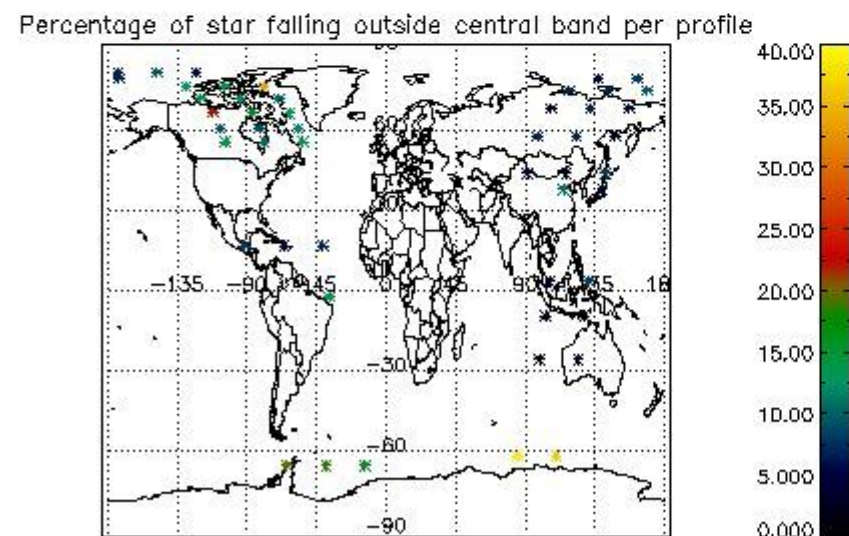

6. Statistics and plot of tangent altitude of the last measurement (DARK & BRIGHT products without errors)

6.1 Statistics on tangent altitude lost:

Statistics	DARK	BRIGHT	TWILIGHT
Mean:	16.688	19.371	NaN
St. deviation:	3.9410	5.8399	NaN
Maximum:	21.137	29.064	NaN
Minimum:	11.842	3.9855	NaN
Number of data:	7.0000	31.000	NaN

6.2 Plot for DARK limb products