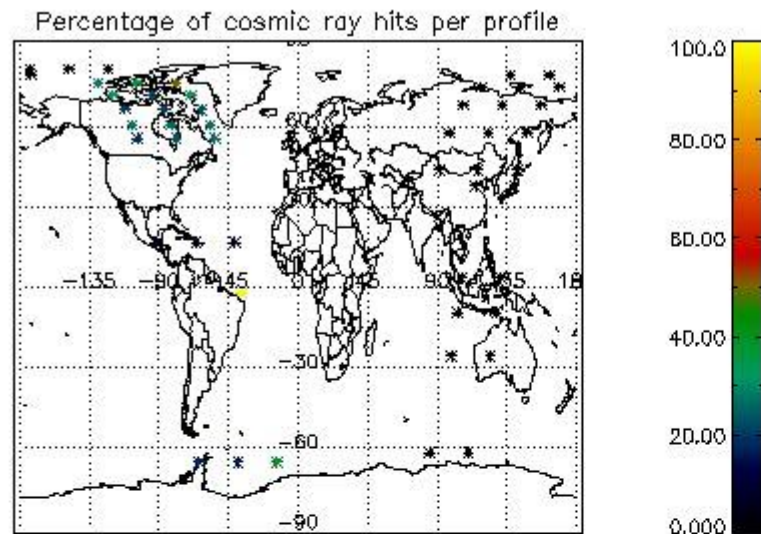

6. Statistics and plot of tangent altitude of the last measurement (DARK & BRIGHT products without errors)

6.1 Statistics on tangent altitude lost:

Statistics	DARK	BRIGHT	TWILIGHT
Mean:	16.688	19.371	NaN
St. deviation:	3.9410	5.8399	NaN
Maximum:	21.137	29.064	NaN
Minimum:	11.842	3.9855	NaN
Number of data:	7.0000	31.000	NaN

6.2 Plot for DARK limb products