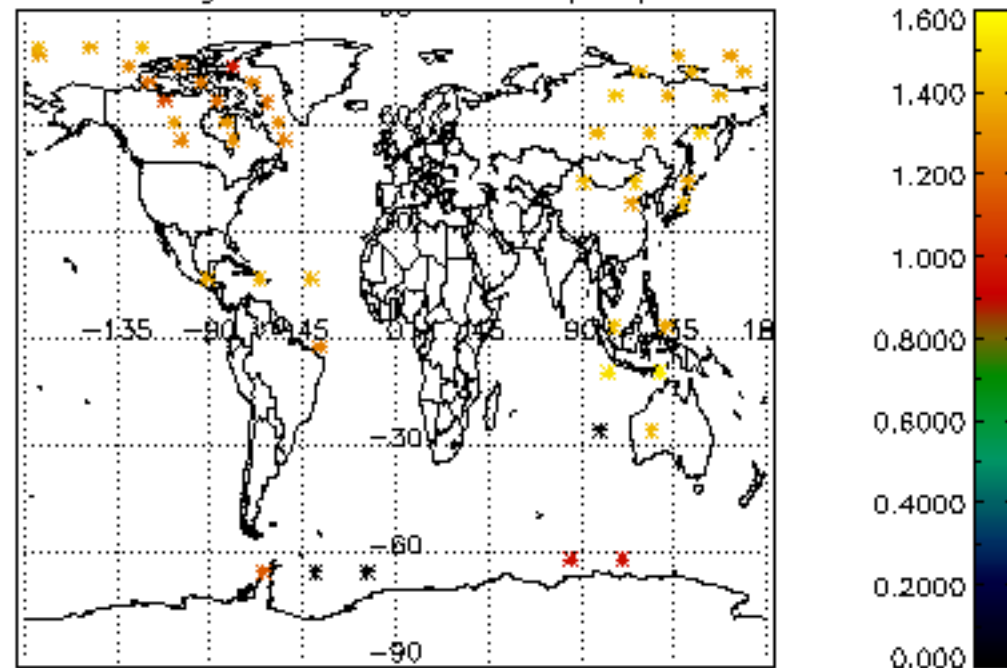

Percentage of datation errors per profile