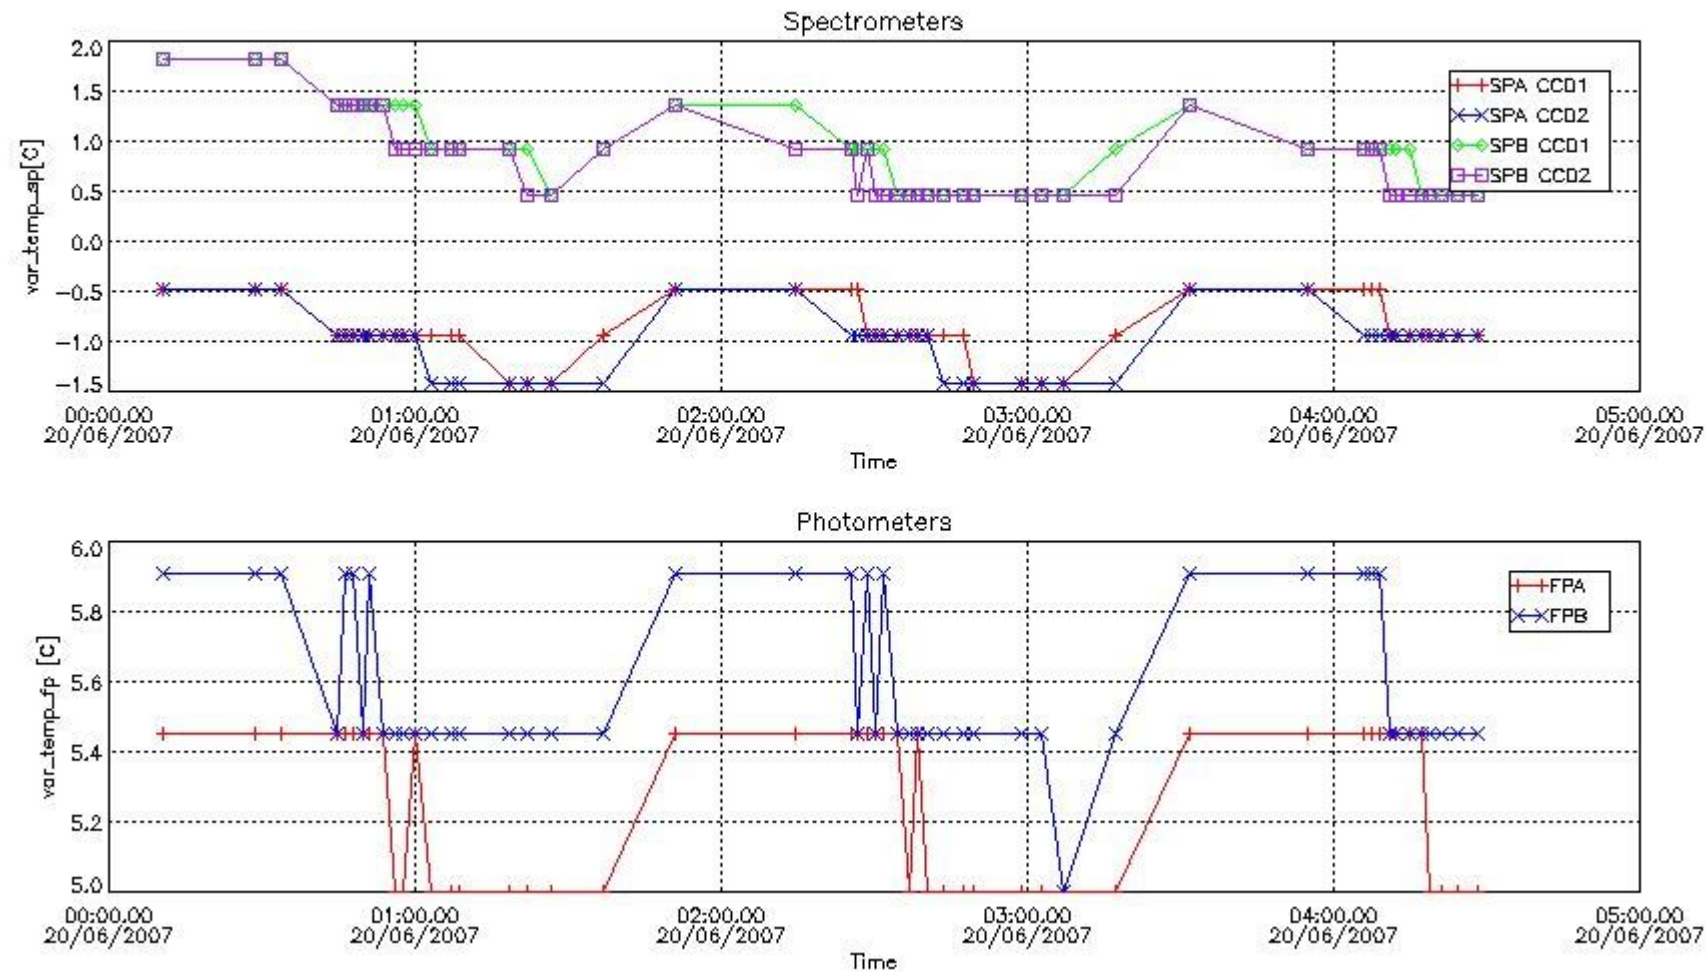

4. Overview of dark signal processing per product

The Dark Charge (DC) is a temperature-dependant signal added to the useful measurements and it is therefore subtracted from them during the processing. There are two phenomena that produce a continuous increase of the DC: the "hot pixels" (a pixel is "hot" when its DC exceeds by a significant amount its value measured on ground at the same temperature) and the "Random Telegraphic Signal" (abrupt change positive or negative of the CCD pixel signal, random in time, affecting only the DC part of the signal and not the photon generated signal).

In this section a list of products that did not use the Dark Sky Area (DSA) observation for the DC computation is given. It is also provided the mean DC plot per product for dark limb products with no error flag set.

4.1 All products used the DSA observation for the DC computation

4.2 Plot of mean dark charges per product: only products in DARK limb conditions without errors are used