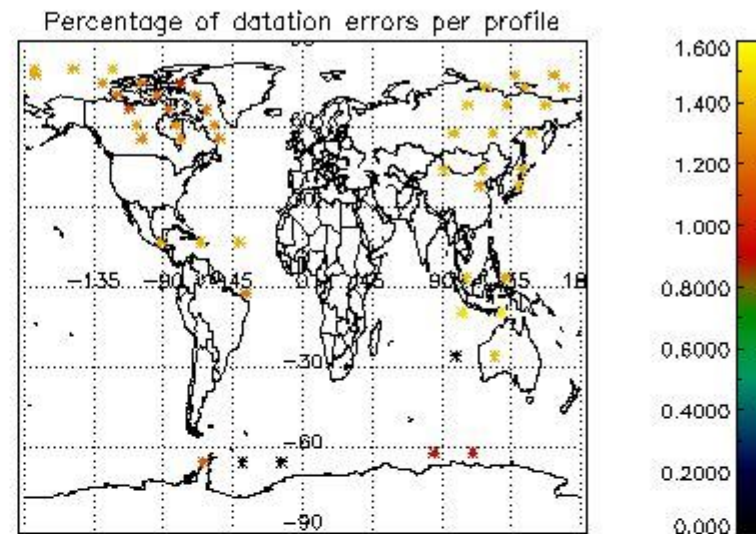

6. Statistics and plot of tangent altitude of the last measurement (DARK & BRIGHT products without errors)

6.1 Statistics on tangent altitude lost:

Statistics	DARK	BRIGHT	TWILIGHT
Mean:	16.688	19.371	NaN
St. deviation:	3.9410	5.8399	NaN
Maximum:	21.137	29.064	NaN
Minimum:	11.842	3.9855	NaN
Number of data:	7.0000	31.000	NaN

6.2 Plot for DARK limb products