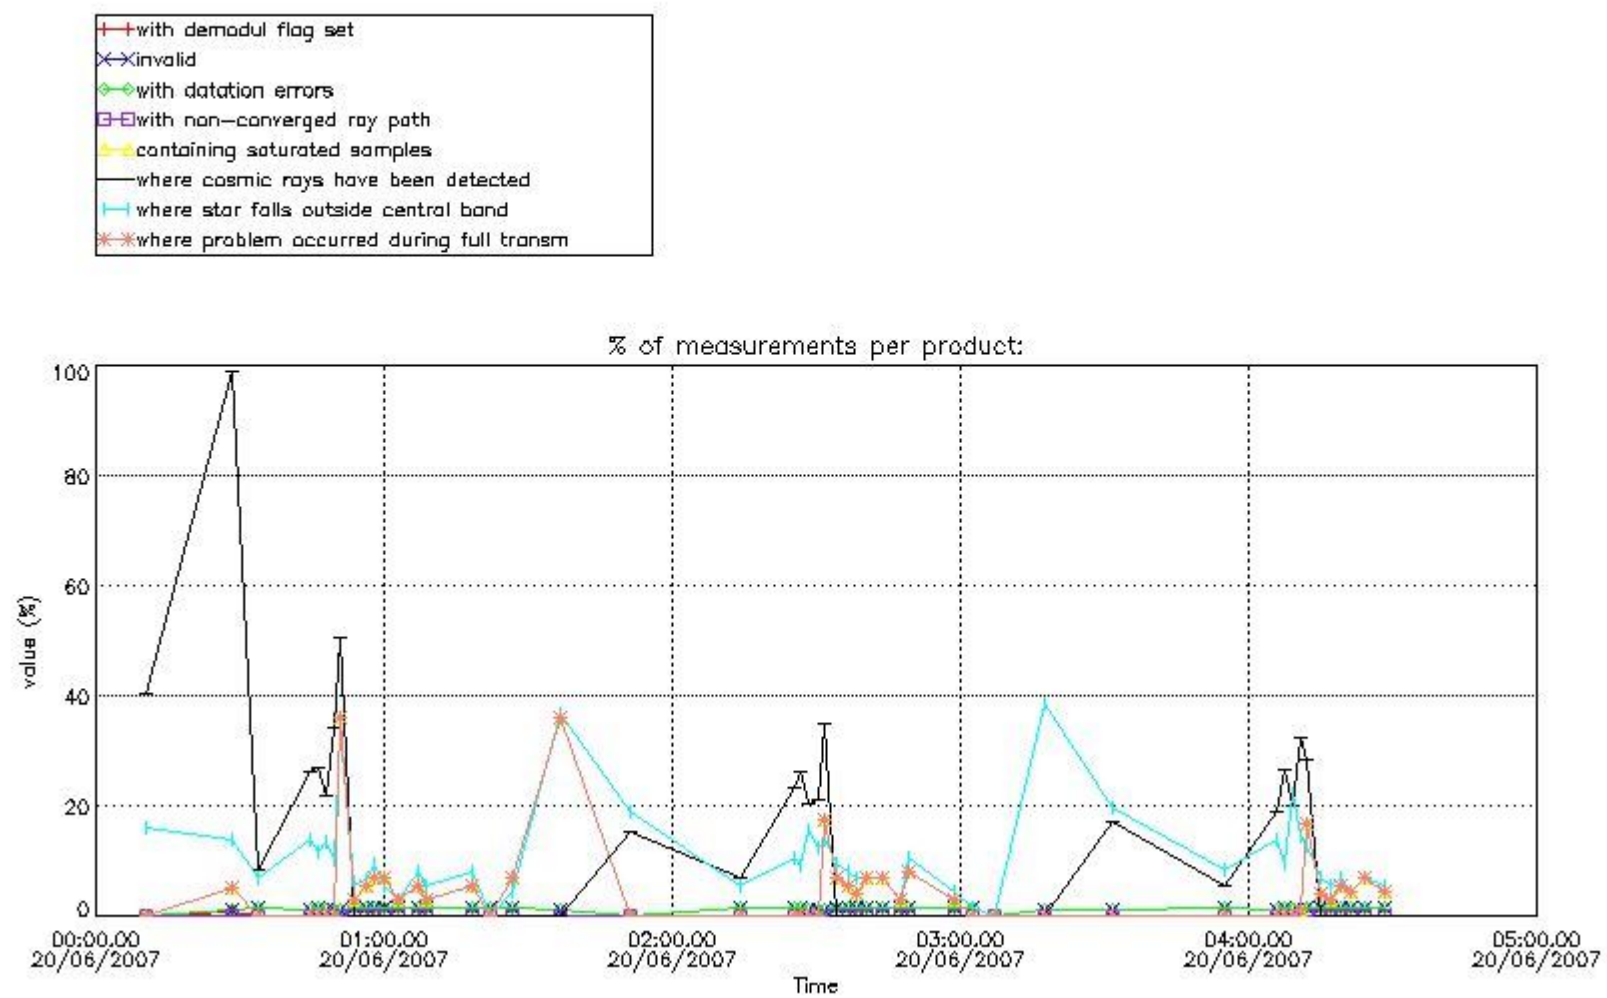

At least one measurement with demodulation flag set:	14.0000 %
Reference spectrum computed from DB:	0.00000 %
Reference spectrum with small number of measurements:	0.00000 %
SATU data not used:	0.00000 %

5.2 Plot quality information per product (time dependant)

5.3 Plot quality information per product (world map)