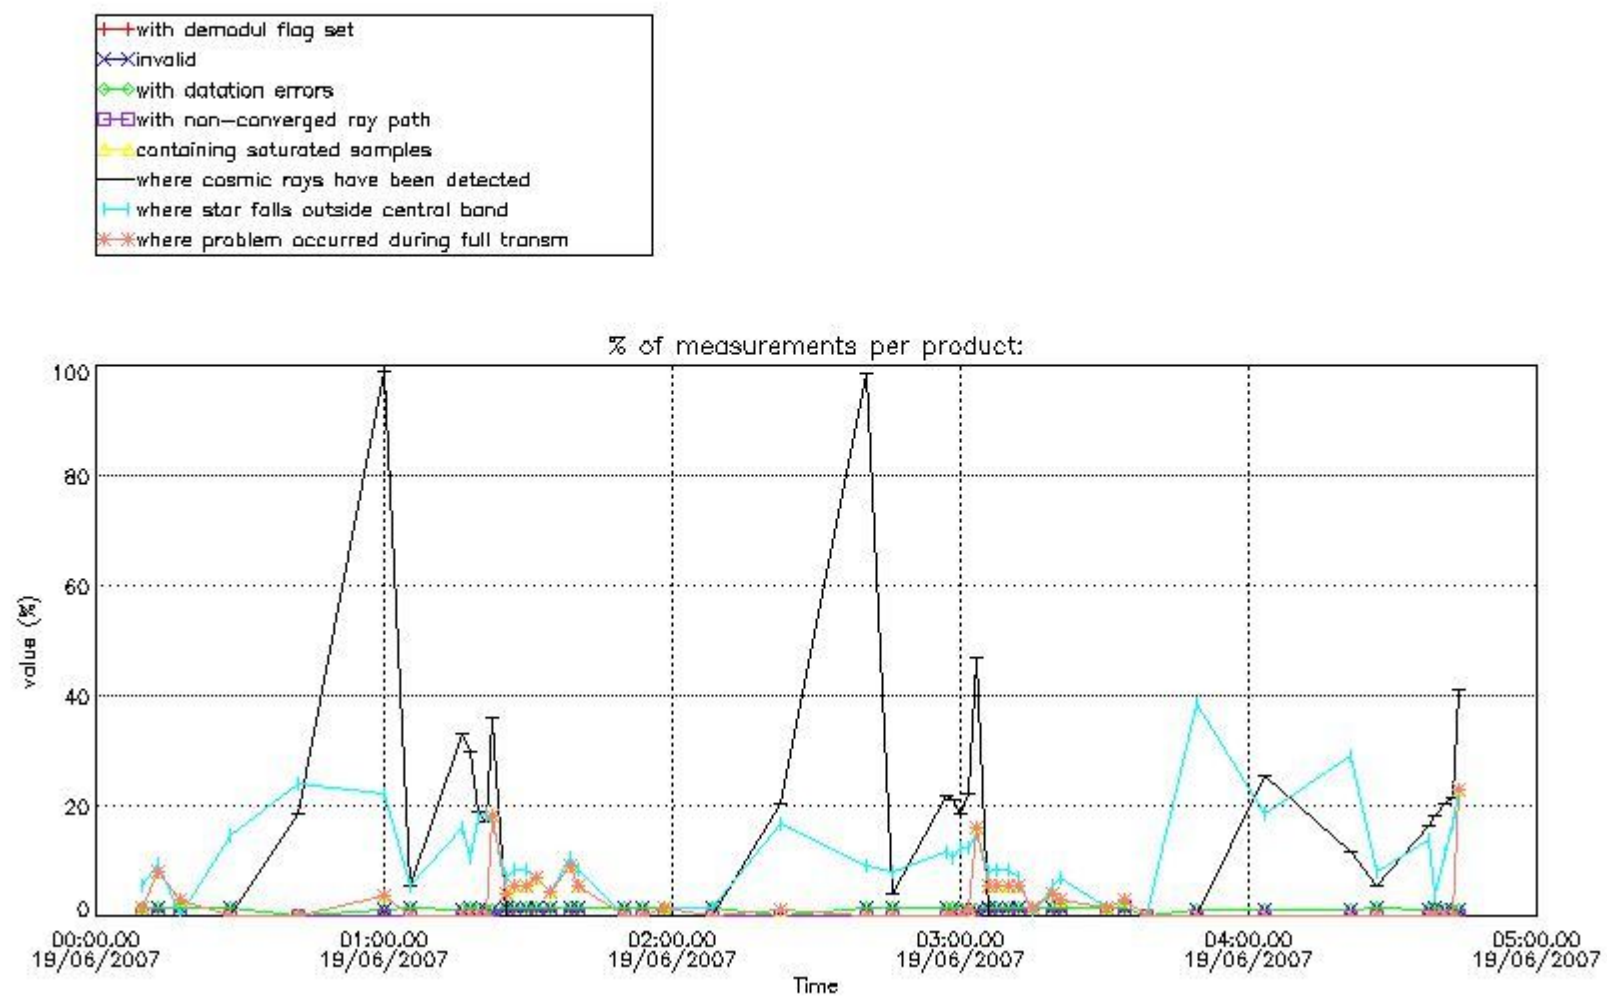

At least one measurement with demodulation flag set:	22.0000 %
Reference spectrum computed from DB:	0.00000 %
Reference spectrum with small number of measurements:	0.00000 %
SATU data not used:	0.00000 %

5.2 Plot quality information per product (time dependant)

5.3 Plot quality information per product (world map)