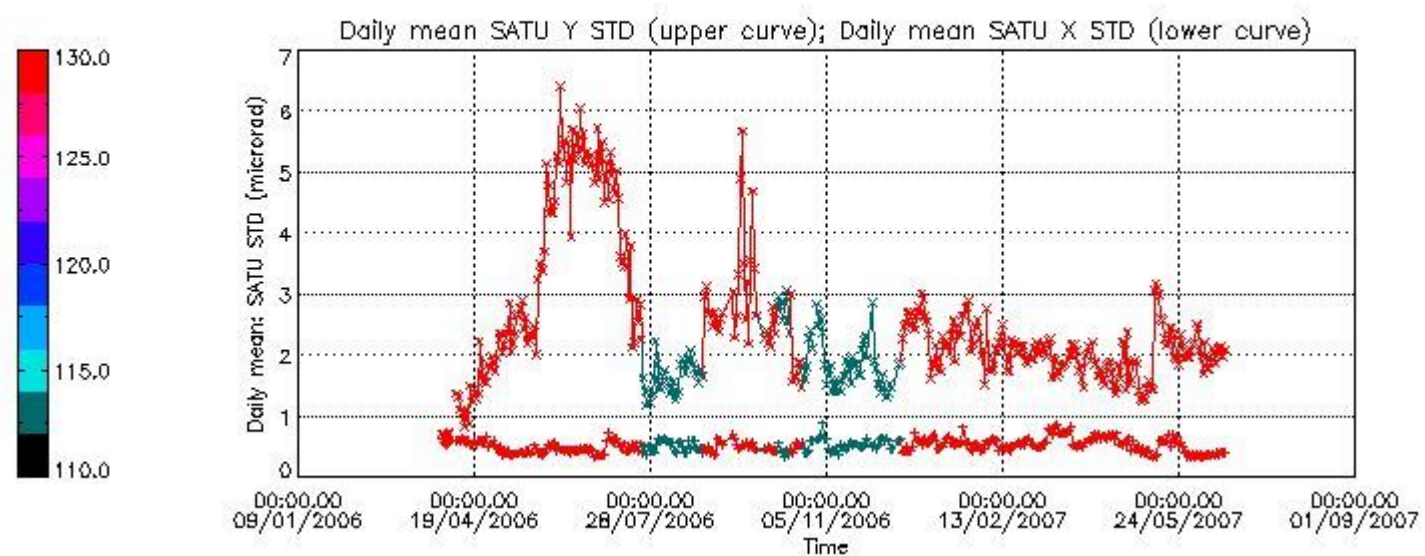

Number of data:	7900.0	7900.0	24150.	24150.

7.2.2 Trend of daily SATU NEA St. deviation since 1st April 2006 (dark limb)

The long term trend of the SATU 'X' and 'Y' standard deviations should be constant during the whole mission.

The colorbar represents the start tangent altitude (km) of the occultations.

Upper curve: STD of SATU Y axis

Lower curve: STD of SATU X axis

8. Auxiliary Data Files used for the production reported in section 2.4

The number reported in the third column indicates since which file (see list in section 2.4) the corresponding auxiliary file has been used. The fourth column is the date of those product files.

Type	Auxiliary Filename	Used since product	Used since product date
INST_PHYS_CHARACTERISTICS	GOM_INS_AXNIEC20050627_150713_20030716_120000_20100101_000000	1	19-JUN-2007 00:09:22
CALIBRATION_DATABASE	GOM_CAL_AXVIEC20070618_075311_20070617_000000_20100101_000000	1	19-JUN-2007 00:09:22
LEVEL-1B_PROC_CONFIG	GOM_PR1_AXNIEC20050627_151042_20020301_000000_20100101_000000	1	19-JUN-2007 00:09:22
STAR_CATALOGUE	GOM_CAT_AXVIEC20020121_161009_20020101_000000_20200101_000000	1	19-JUN-2007 00:09:22
STELLAR_SPECTRA_DATABANK	GOM_STS_AXNIEC20040308_103538_20020101_160000_20100101_000000	1	19-JUN-2007 00:09:22
ECMWF_FILE	AUX_ECF_AXNECM20070618_062109_20070618_210000_20070619_090000	1	19-JUN-2007 00:09:22
ECMWF_FILE	AUX_ECF_AXNECM20070618_182329_20070619_030000_20070619_150000	42	19-JUN-2007 03:49:01
OPTIONAL_ECMWF_FILE	MISSING	1	19-JUN-2007 00:09:22
ORBIT_DATA_FILE	DOR_NAV_OPNPDE20070618_230317_000057382059_00101_27710_3603.N1	1	19-JUN-2007 00:09:22
ORBIT_DATA_FILE	DOR_NAV_OPNPDE20070619_004414_000054192059_00102_27711_3604.N1	6	19-JUN-2007 01:00:00
ORBIT_DATA_FILE	DOR_NAV_OPNPDE20070619_021952_000044632059_00103_27712_3605.N1	42	19-JUN-2007 03:49:01