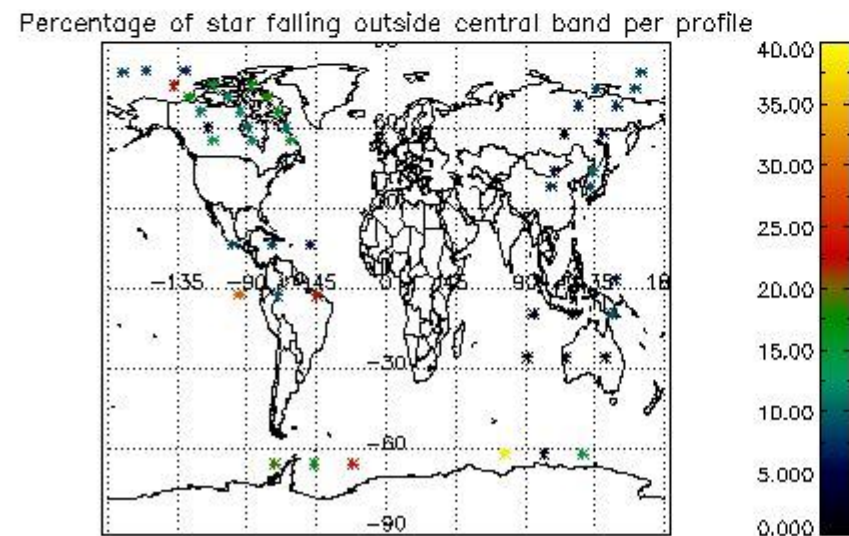

6. Statistics and plot of tangent altitude of the last measurement (DARK & BRIGHT products without errors)

6.1 Statistics on tangent altitude lost:

Statistics	DARK	BRIGHT	TWILIGHT
Mean:	14.910	20.719	NaN
St. deviation:	5.0442	5.4678	NaN
Maximum:	21.847	30.537	NaN
Minimum:	7.0794	4.4207	NaN
Number of data:	9.0000	29.000	NaN

6.2 Plot for DARK limb products