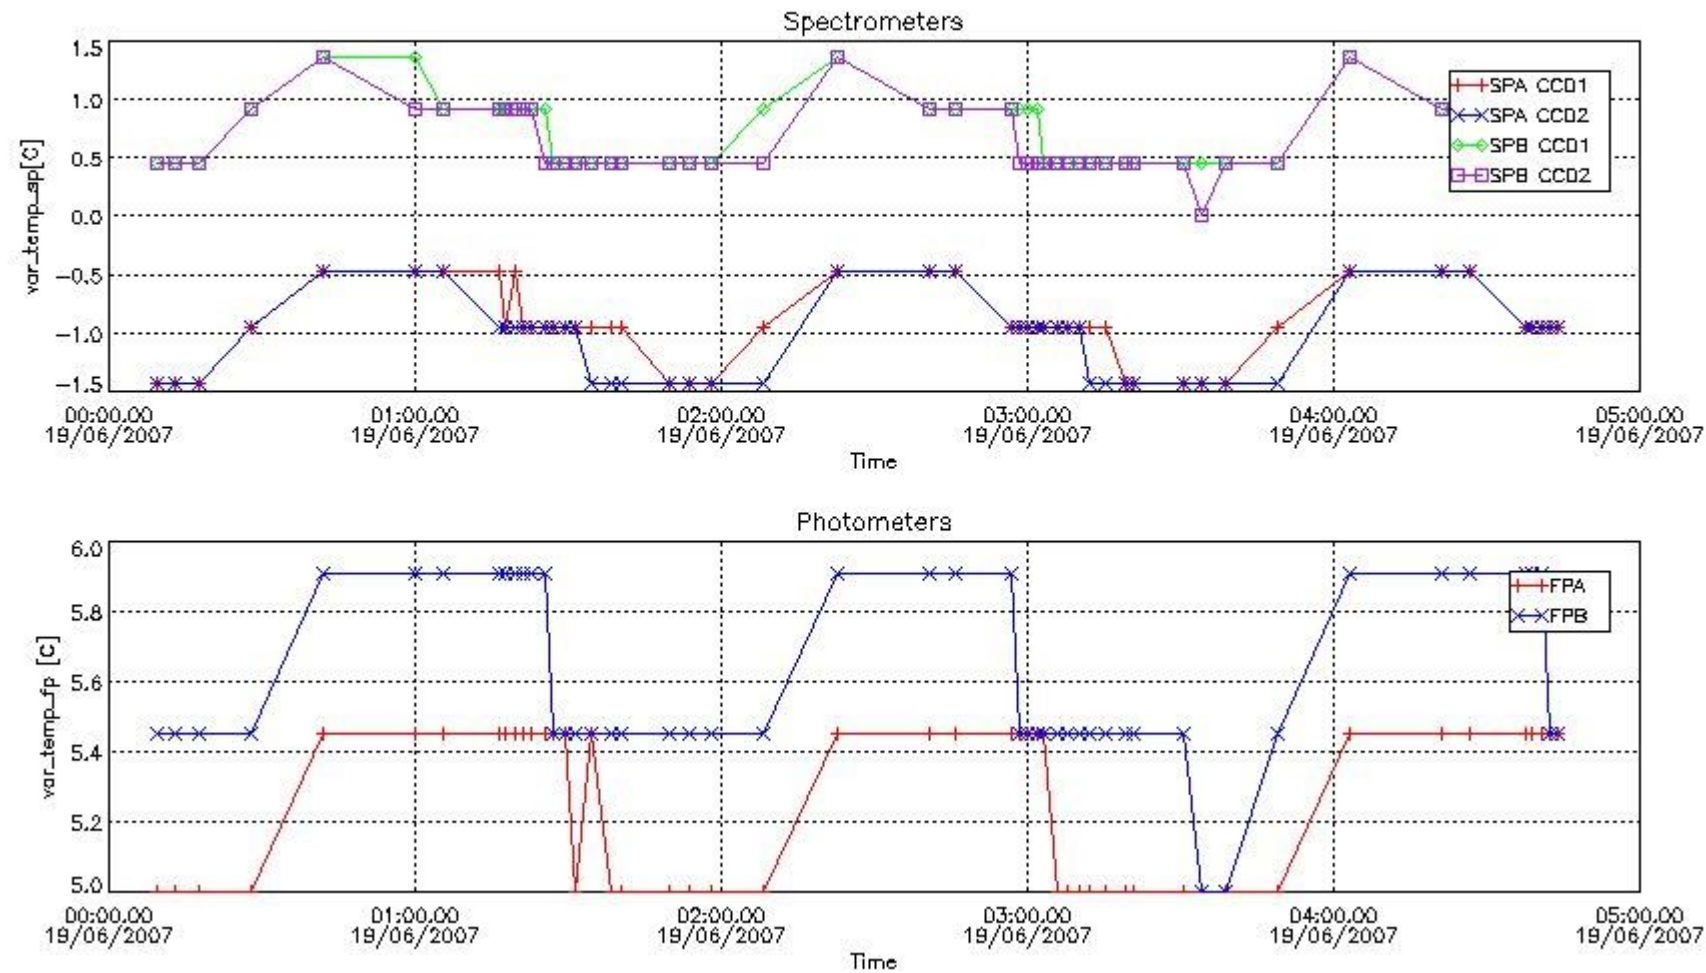

4. Overview of dark signal processing per product

The Dark Charge (DC) is a temperature-dependant signal added to the useful measurements and it is therefore subtracted from them during the processing. There are two phenomena that produce a continuous increase of the DC: the "hot pixels" (a pixel is "hot" when its DC exceeds by a significant amount its value measured on ground at the same temperature) and the "Random Telegraphic Signal" (abrupt change positive or negative of the CCD pixel signal, random in time, affecting only the DC part of the signal and not the photon generated signal).

In this section a list of products that did not use the Dark Sky Area (DSA) observation for the DC computation is given. It is also provided the mean DC plot per product for dark limb products with no error flag set.

4.1 All products used the DSA observation for the DC computation

4.2 Plot of mean dark charges per product: only products in DARK limb conditions without errors are used