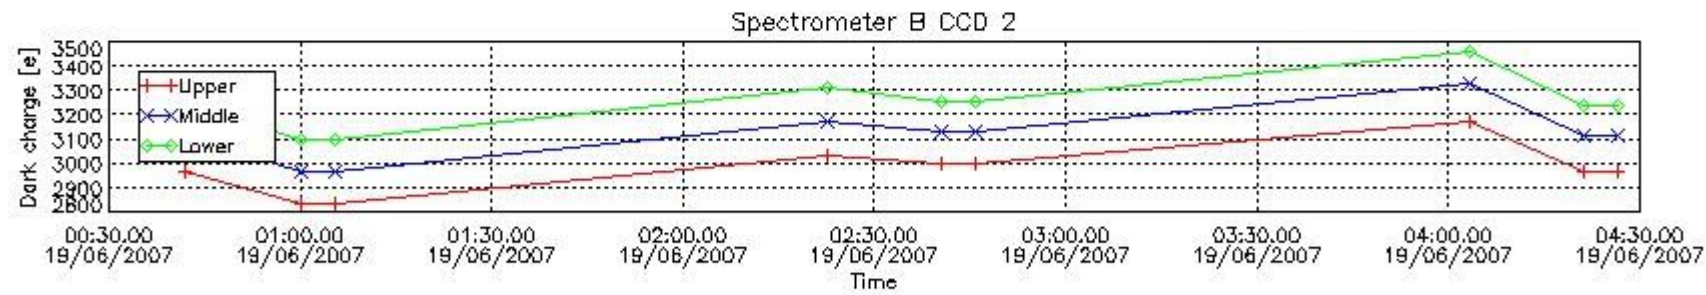

5. Demodulation flag and quality information monitoring

In this section it is presented the modulation information extracted from the pcd (product confidence data) at measurement level and information extracted from the Quality Summary dataset. Only products without errors (error flag in the MPH set to "0") are used.

5.1 Percentage of products during reporting period with: