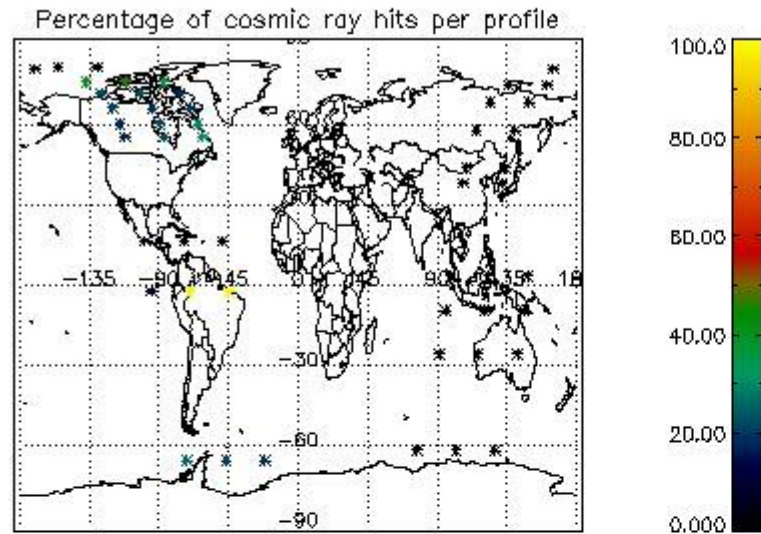

6. Statistics and plot of tangent altitude of the last measurement (DARK & BRIGHT products without errors)

6.1 Statistics on tangent altitude lost:

Statistics	DARK	BRIGHT	TWILIGHT
Mean:	14.910	20.719	NaN
St. deviation:	5.0442	5.4678	NaN
Maximum:	21.847	30.537	NaN
Minimum:	7.0794	4.4207	NaN
Number of data:	9.0000	29.000	NaN

6.2 Plot for DARK limb products