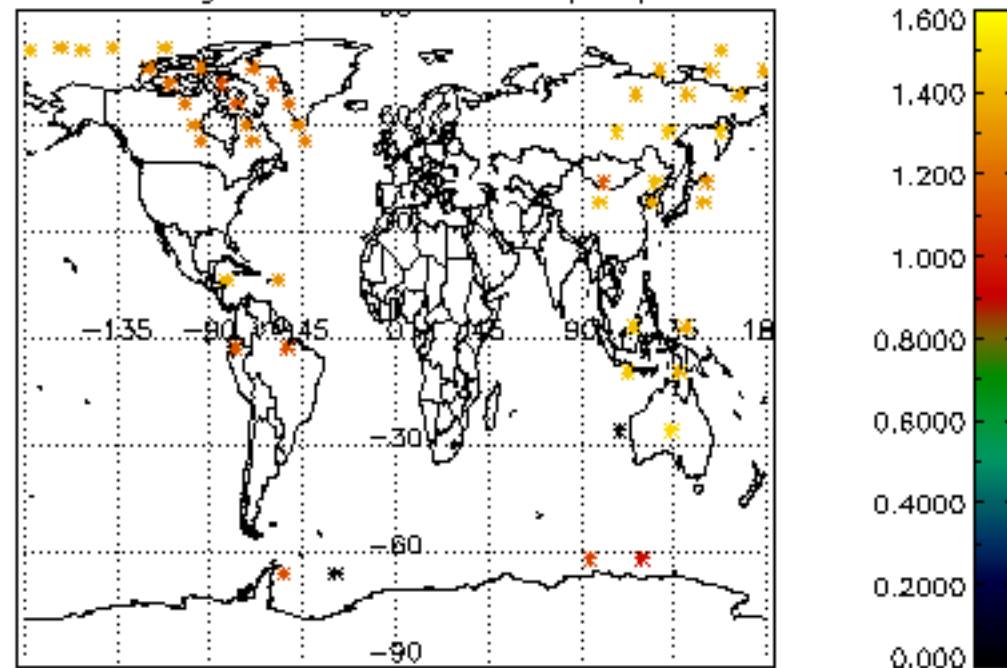

Percentage of cosmic ray hits per profile

Percentage of datation errors per profile

Percentage of star falling outside central band per profile

Percentage of saturation errors per profile

Tangent altitude at which the star is lost