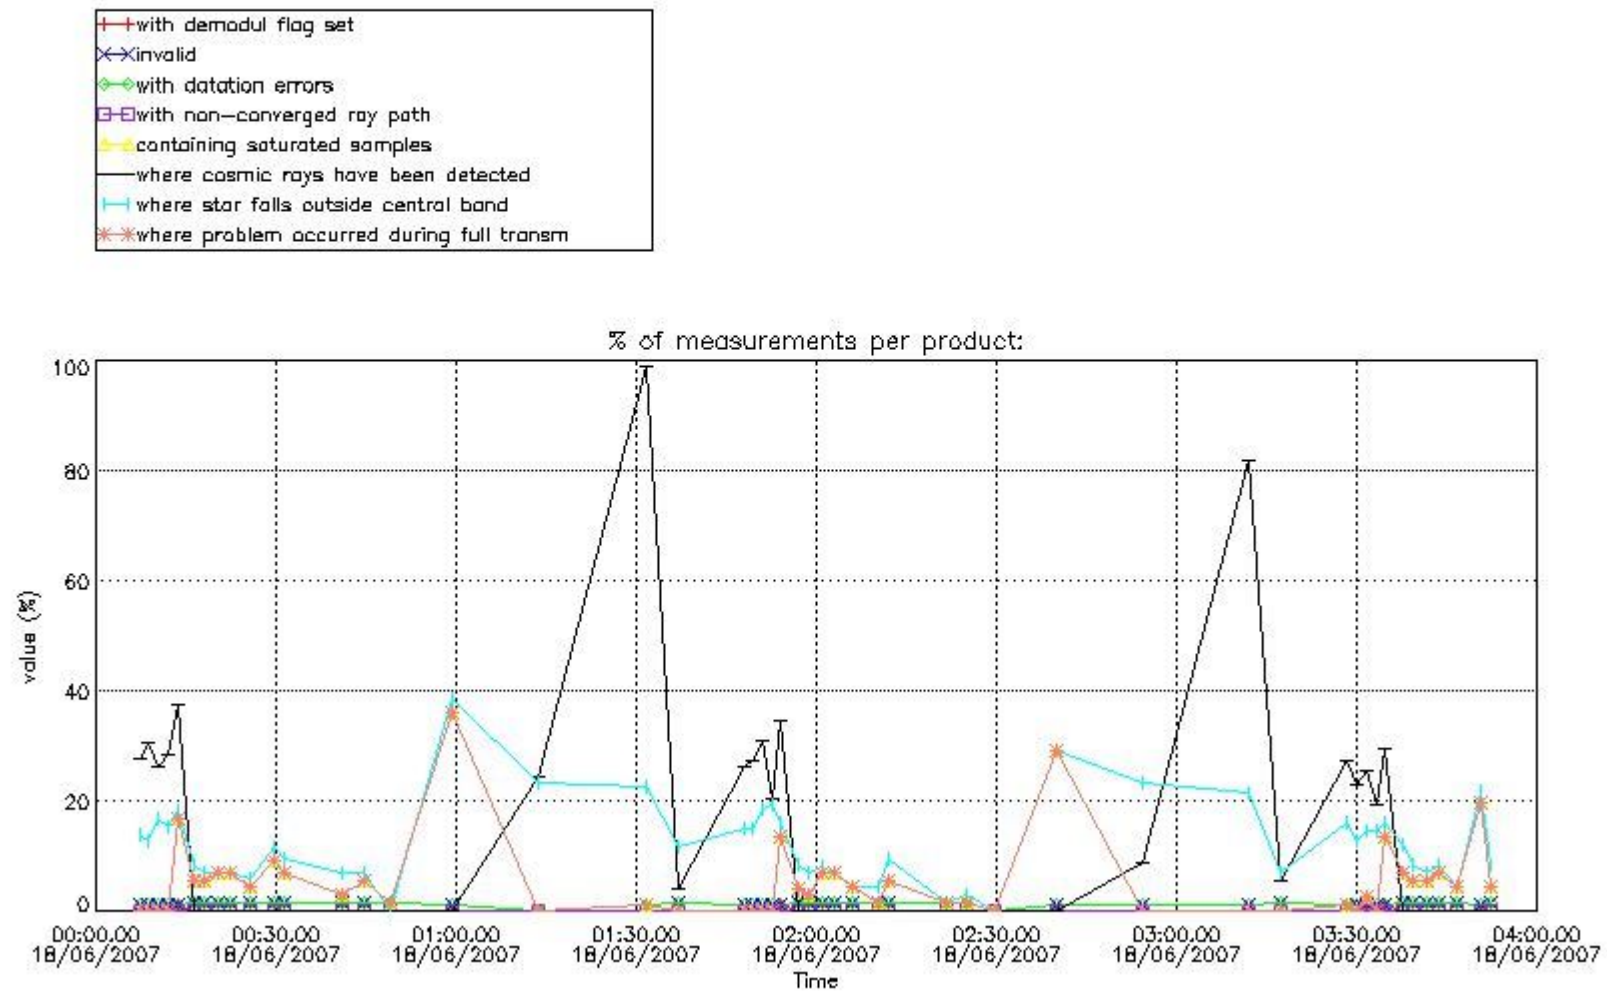

At least one measurement with demodulation flag set:	24.0000 %
Reference spectrum computed from DB:	0.00000 %
Reference spectrum with small number of measurements:	0.00000 %
SATU data not used:	0.00000 %

5.2 Plot quality information per product (time dependant)

5.3 Plot quality information per product (world map)