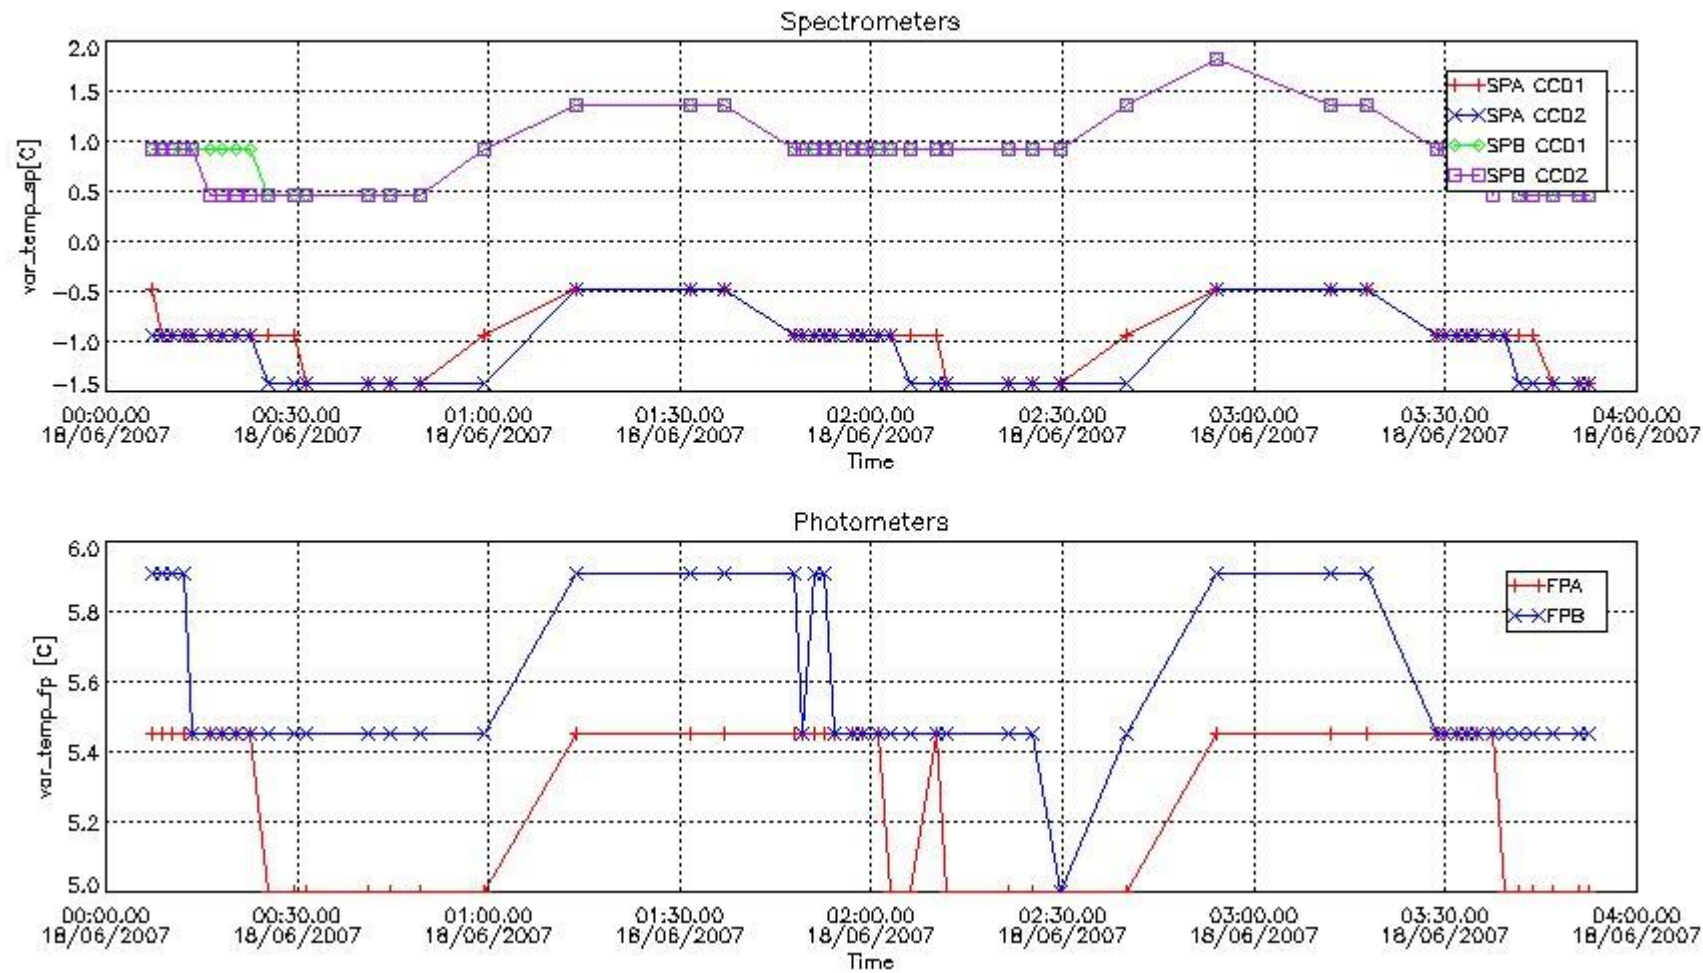

4. Overview of dark signal processing per product

The Dark Charge (DC) is a temperature-dependant signal added to the useful measurements and it is therefore subtracted from them during the processing. There are two phenomena that produce a continuous increase of the DC: the "hot pixels" (a pixel is "hot" when its DC exceeds by a significant amount its value measured on ground at the same temperature) and the "Random Telegraphic Signal" (abrupt change positive or negative of the CCD pixel signal, random in time, affecting only the DC part of the signal and not the photon generated signal).

In this section a list of products that did not use the Dark Sky Area (DSA) observation for the DC computation is given. It is also provided the mean DC plot per product for dark limb products with no error flag set.

4.1 All products used the DSA observation for the DC computation

4.2 Plot of mean dark charges per product: only products in DARK limb conditions without errors are used