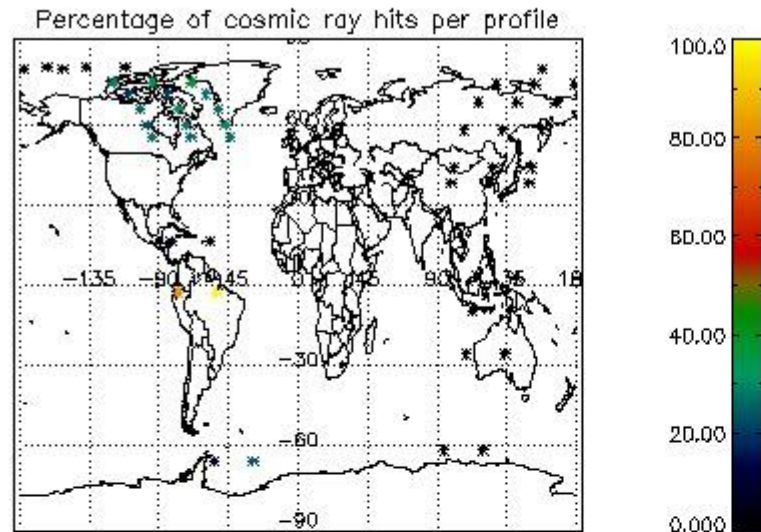

6. Statistics and plot of tangent altitude of the last measurement (DARK & BRIGHT products without errors)

6.1 Statistics on tangent altitude lost:

Statistics	DARK	BRIGHT	TWILIGHT
Mean:	13.431	19.635	NaN
St. deviation:	4.5011	4.9619	NaN
Maximum:	20.803	31.755	NaN
Minimum:	10.326	3.9504	NaN
Number of data:	6.0000	29.000	NaN

6.2 Plot for DARK limb products