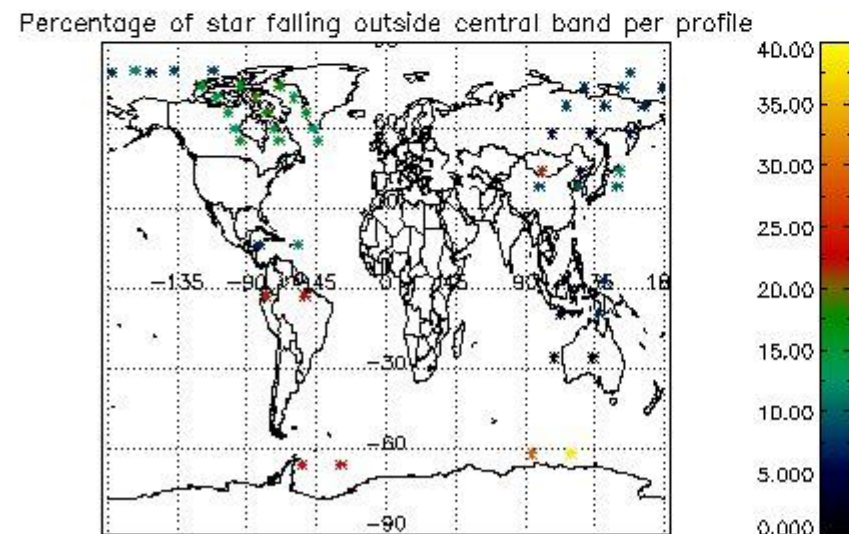

6. Statistics and plot of tangent altitude of the last measurement (DARK & BRIGHT products without errors)

6.1 Statistics on tangent altitude lost:

Statistics	DARK	BRIGHT	TWILIGHT
Mean:	13.431	19.635	NaN
St. deviation:	4.5011	4.9619	NaN
Maximum:	20.803	31.755	NaN
Minimum:	10.326	3.9504	NaN
Number of data:	6.0000	29.000	NaN

6.2 Plot for DARK limb products