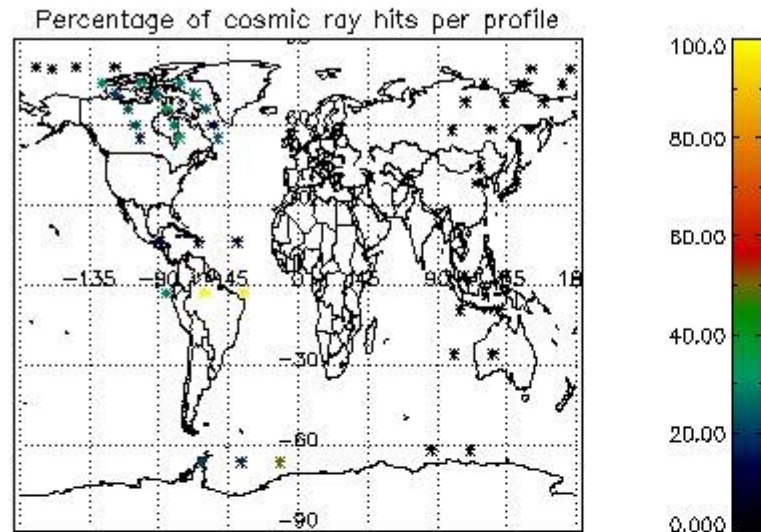

6. Statistics and plot of tangent altitude of the last measurement (DARK & BRIGHT products without errors)

6.1 Statistics on tangent altitude lost:

Statistics	DARK	BRIGHT	TWILIGHT
Mean:	14.378	21.315	NaN
St. deviation:	5.5871	5.3852	NaN
Maximum:	21.241	32.342	NaN
Minimum:	3.9873	3.8774	NaN
Number of data:	9.0000	26.000	NaN

6.2 Plot for DARK limb products