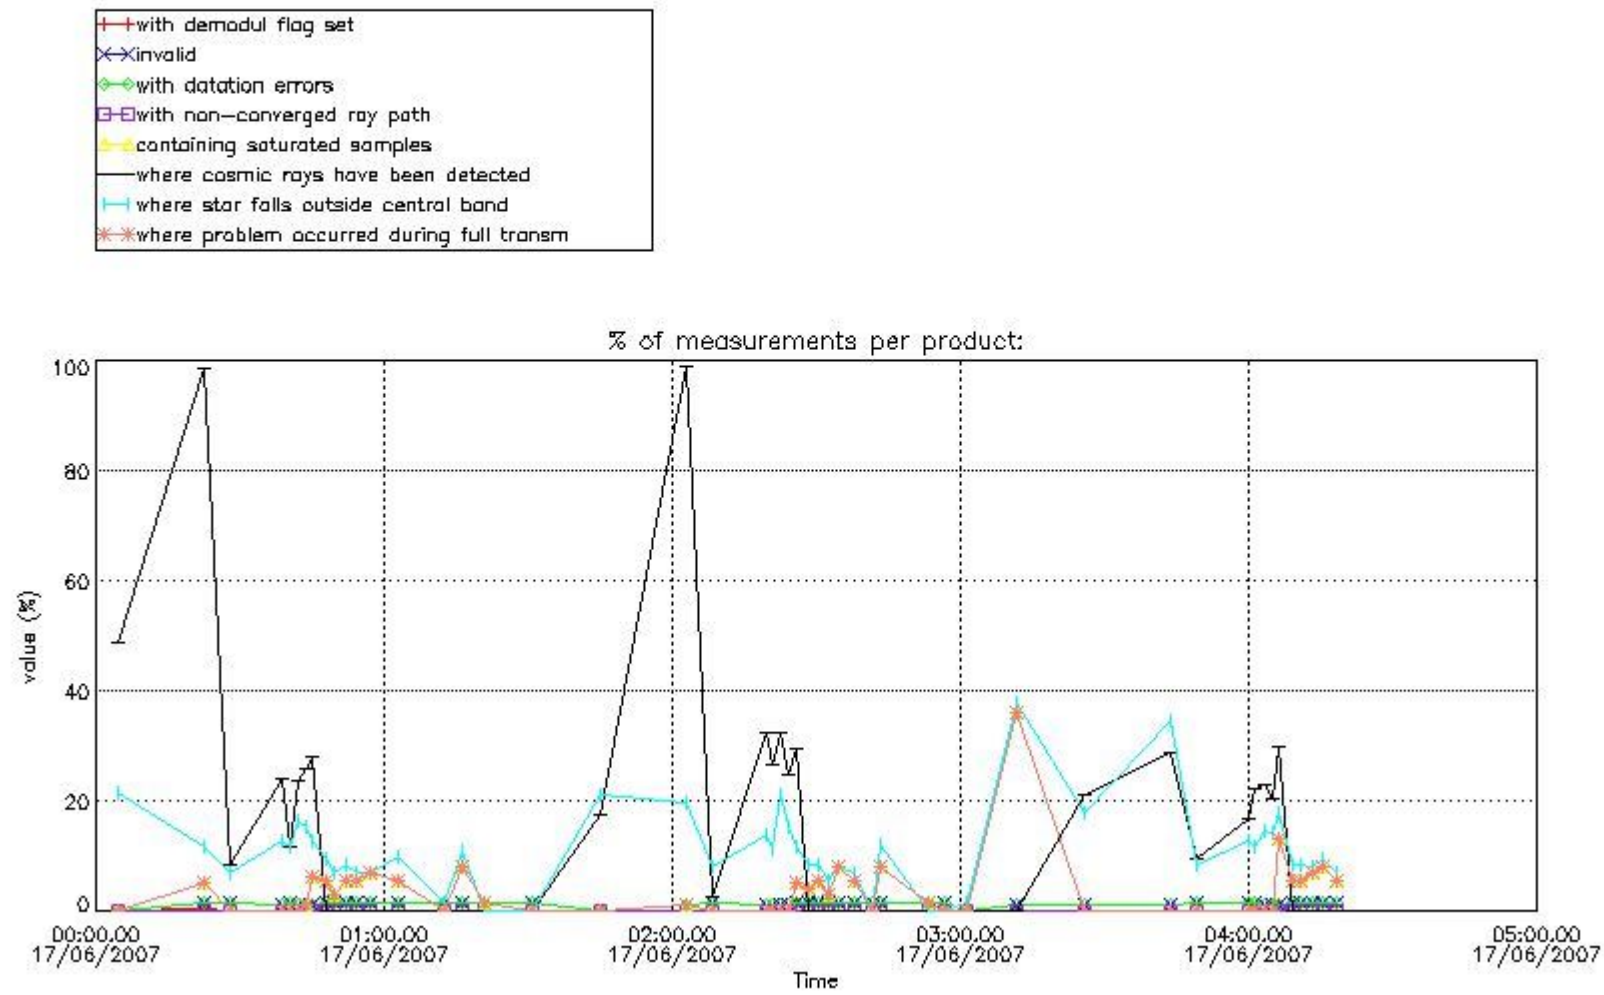

At least one measurement with demodulation flag set:	22.0000 %
Reference spectrum computed from DB:	0.00000 %
Reference spectrum with small number of measurements:	0.00000 %
SATU data not used:	0.00000 %

5.2 Plot quality information per product (time dependant)

5.3 Plot quality information per product (world map)