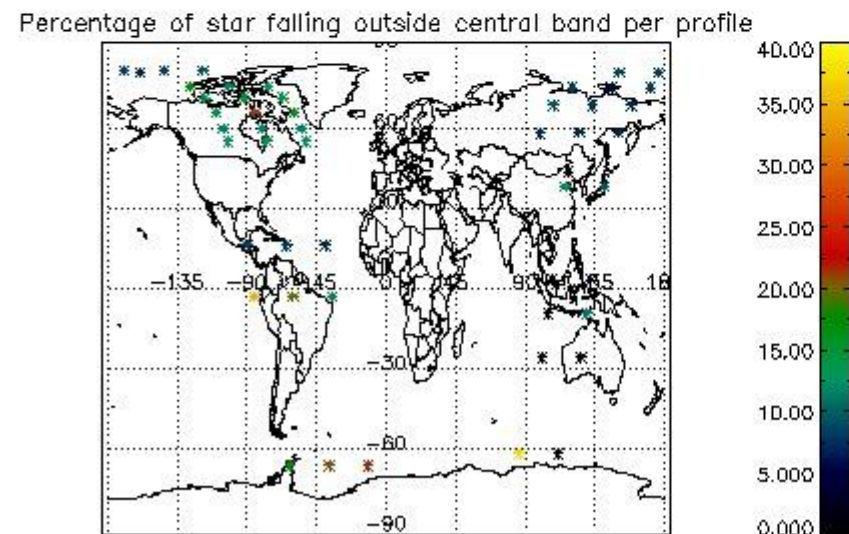

6. Statistics and plot of tangent altitude of the last measurement (DARK & BRIGHT products without errors)

6.1 Statistics on tangent altitude lost:

Statistics	DARK	BRIGHT	TWILIGHT
Mean:	14.378	21.315	NaN
St. deviation:	5.5871	5.3852	NaN
Maximum:	21.241	32.342	NaN
Minimum:	3.9873	3.8774	NaN
Number of data:	9.0000	26.000	NaN

6.2 Plot for DARK limb products