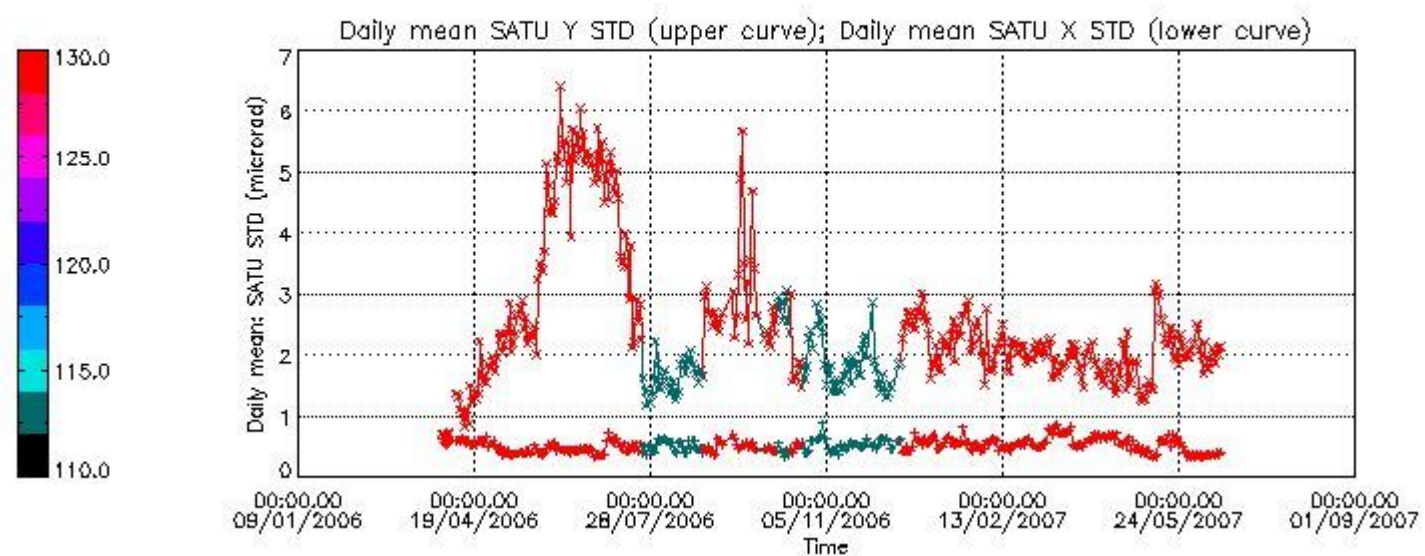

Number of data:	7950.0	7950.0	21750.	21750.

7.2.2 Trend of daily SATU NEA St. deviation since 1st April 2006 (dark limb)

The long term trend of the SATU 'X' and 'Y' standard deviations should be constant during the whole mission.

The colorbar represents the start tangent altitude (km) of the occultations.

Upper curve: STD of SATU Y axis

Lower curve: STD of SATU X axis

8. Auxiliary Data Files used for the production reported in section 2.4

The number reported in the third column indicates since which file (see list in section 2.4) the corresponding auxiliary file has been used. The fourth column is the date of those product files.

Type	Auxiliary Filename	Used since product	Used since product date
INST_PHYS_CHARACTERISTICS	GOM_INS_AXNIEC20050627_150713_20030716_120000_20100101_000000	1	17-JUN-2007 00:04:32
CALIBRATION_DATABASE	GOM_CAL_AXVIEC20070605_142211_20070604_000000_20100101_000000	1	17-JUN-2007 00:04:32
LEVEL-1B_PROC_CONFIG	GOM_PR1_AXNIEC20050627_151042_20020301_000000_20100101_000000	1	17-JUN-2007 00:04:32
STAR_CATALOGUE	GOM_CAT_AXVIEC20020121_161009_20020101_000000_20200101_000000	1	17-JUN-2007 00:04:32
STELLAR_SPECTRA_DATABANK	GOM_STS_AXNIEC20040308_103538_20020101_160000_20100101_000000	1	17-JUN-2007 00:04:32
ECMWF_FILE	AUX_ECF_AXNECM20070616_062109_20070616_210000_20070617_090000	1	17-JUN-2007 00:04:32
ECMWF_FILE	AUX_ECF_AXNECM20070616_182111_20070617_030000_20070617_150000	37	17-JUN-2007 03:11:38
OPTIONAL_ECMWF_FILE	MISSING	1	17-JUN-2007 00:04:32
ORBIT_DATA_FILE	DOR_NAV_OPNPDE20070616_204524_000057382059_00071_27680_3704.N1	1	17-JUN-2007 00:04:32
ORBIT_DATA_FILE	DOR_NAV_OPNPDE20070616_222621_000057382059_00072_27681_3705.N1	2	17-JUN-2007 00:22:27
ORBIT_DATA_FILE	DOR_NAV_OPNPDE20070617_000718_000057382059_00073_27682_3706.N1	20	17-JUN-2007 02:03:04
ORBIT_DATA_FILE	DOR_NAV_OPNPDE20070617_014815_000041442059_00074_27683_3707.N1	37	17-JUN-2007 03:11:38