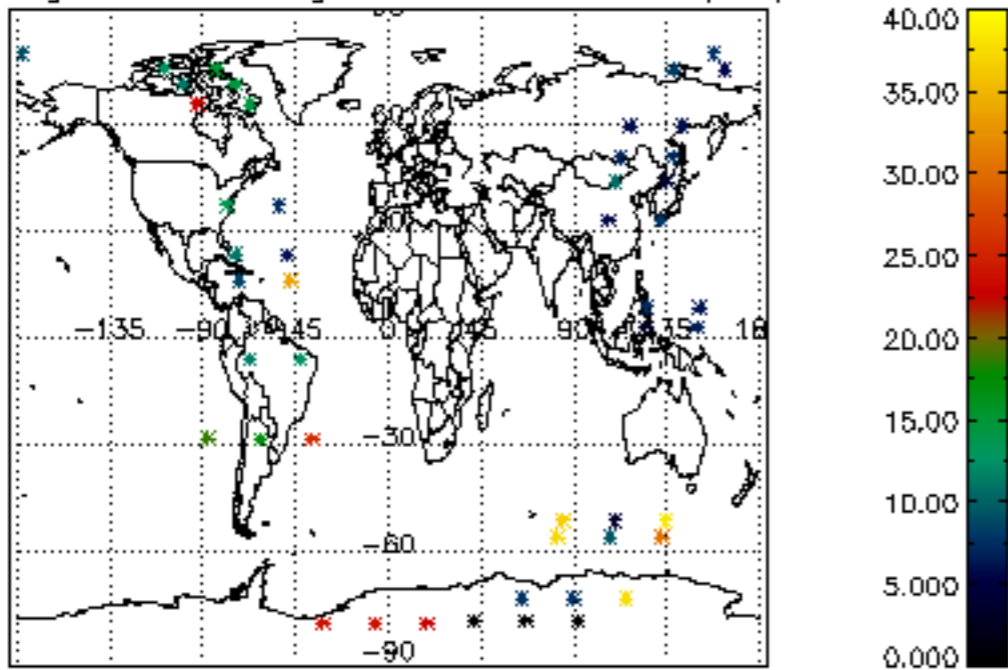

Percentage of star falling outside central band per profile