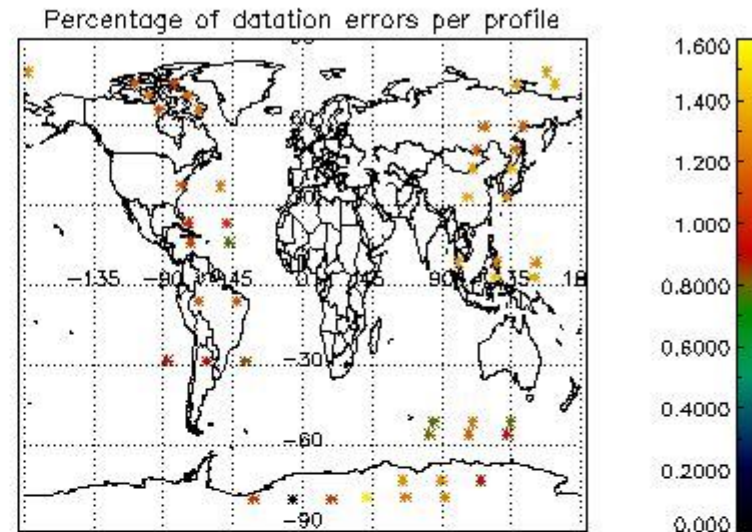

6. Statistics and plot of tangent altitude of the last measurement (DARK & BRIGHT products without errors)

6.1 Statistics on tangent altitude lost:

Statistics	DARK	BRIGHT	TWILIGHT
Mean:	14.550	18.355	10.457
St. deviation:	5.2927	7.0428	0.10010
Maximum:	19.662	28.940	10.565
Minimum:	3.6628	3.6878	10.367
Number of data:	9.0000	27.000	3.0000

6.2 Plot for DARK limb products