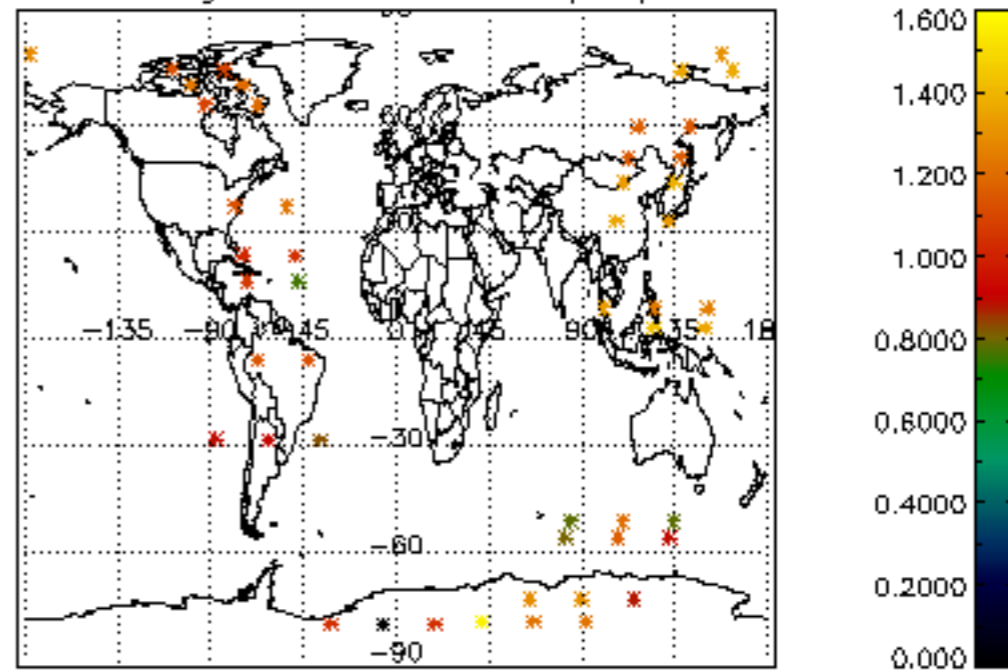

Percentage of datation errors per profile