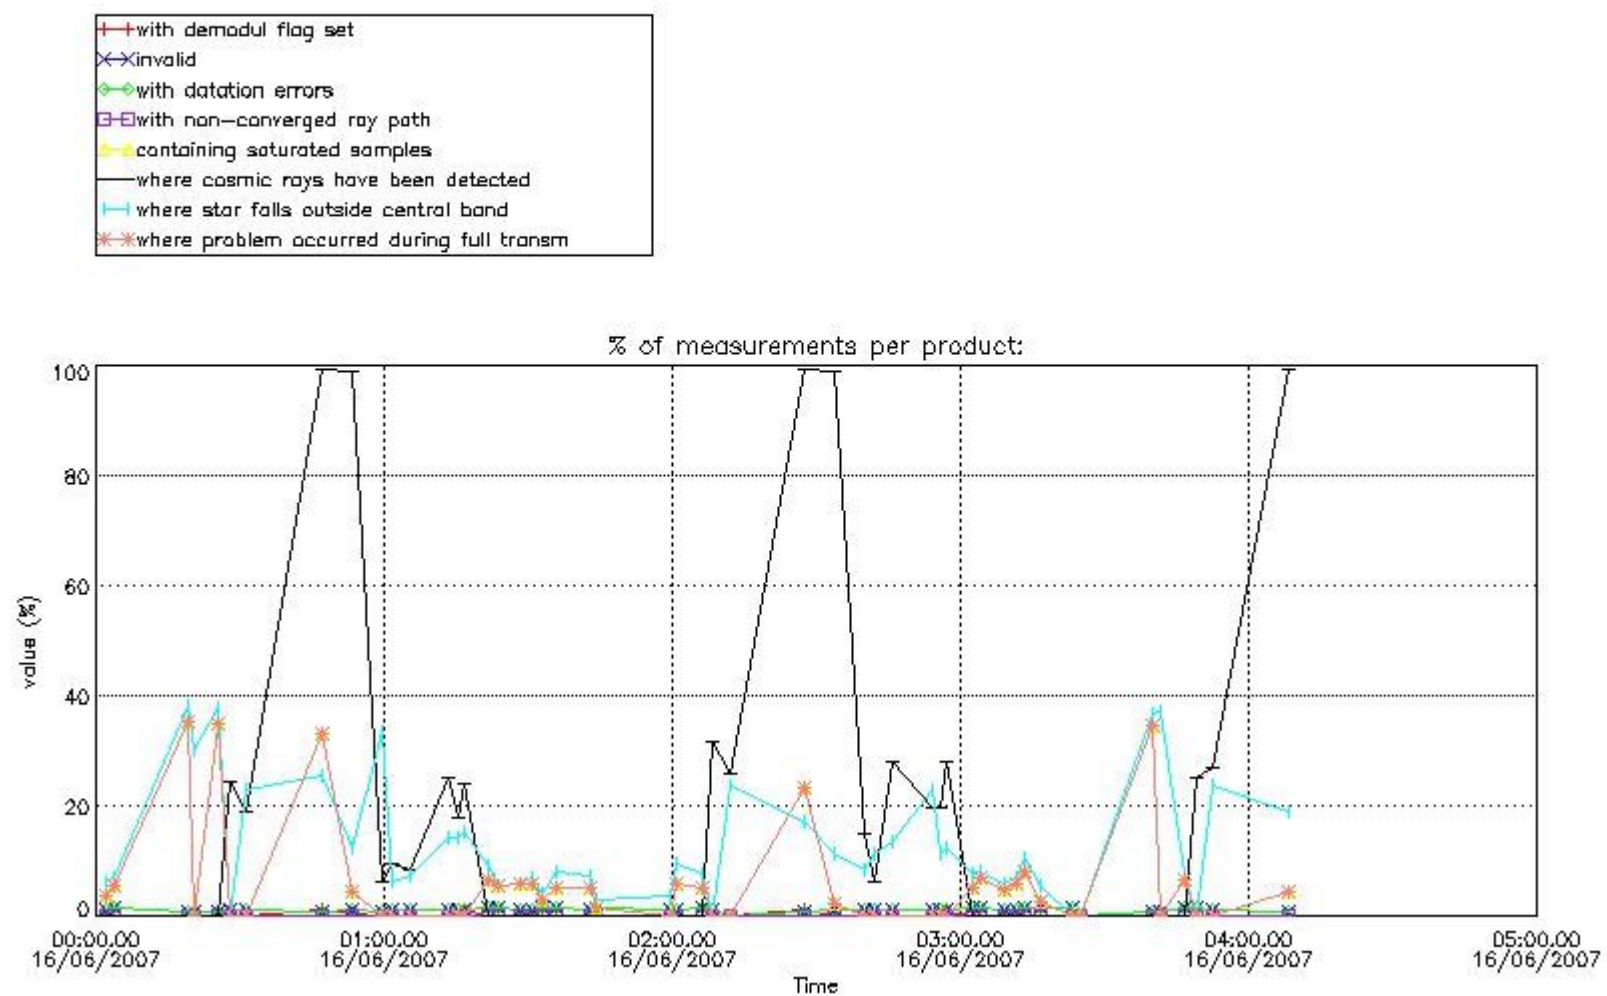

At least one measurement with demodulation flag set:	22.0000 %
Reference spectrum computed from DB:	0.00000 %
Reference spectrum with small number of measurements:	0.00000 %
SATU data not used:	0.00000 %

5.2 Plot quality information per product (time dependant)

5.3 Plot quality information per product (world map)