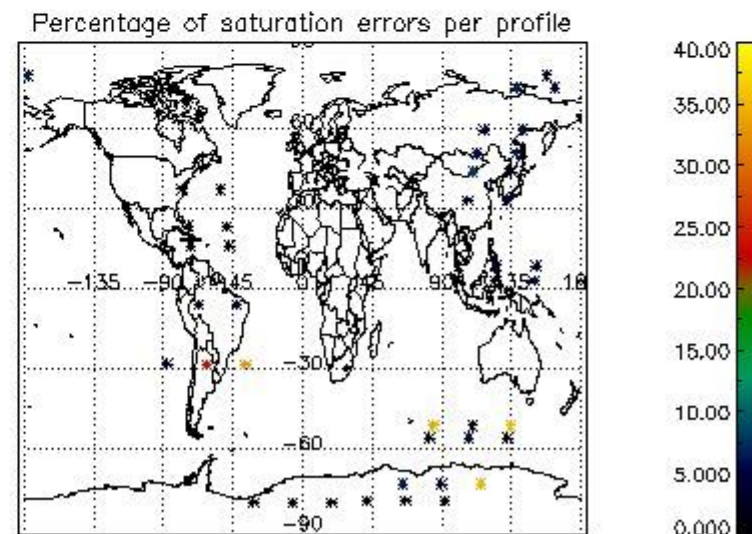

6. Statistics and plot of tangent altitude of the last measurement (DARK & BRIGHT products without errors)

6.1 Statistics on tangent altitude lost:

Statistics	DARK	BRIGHT	TWILIGHT
Mean:	14.550	18.355	10.457
St. deviation:	5.2927	7.0428	0.10010
Maximum:	19.662	28.940	10.565
Minimum:	3.6628	3.6878	10.367
Number of data:	9.0000	27.000	3.0000

6.2 Plot for DARK limb products