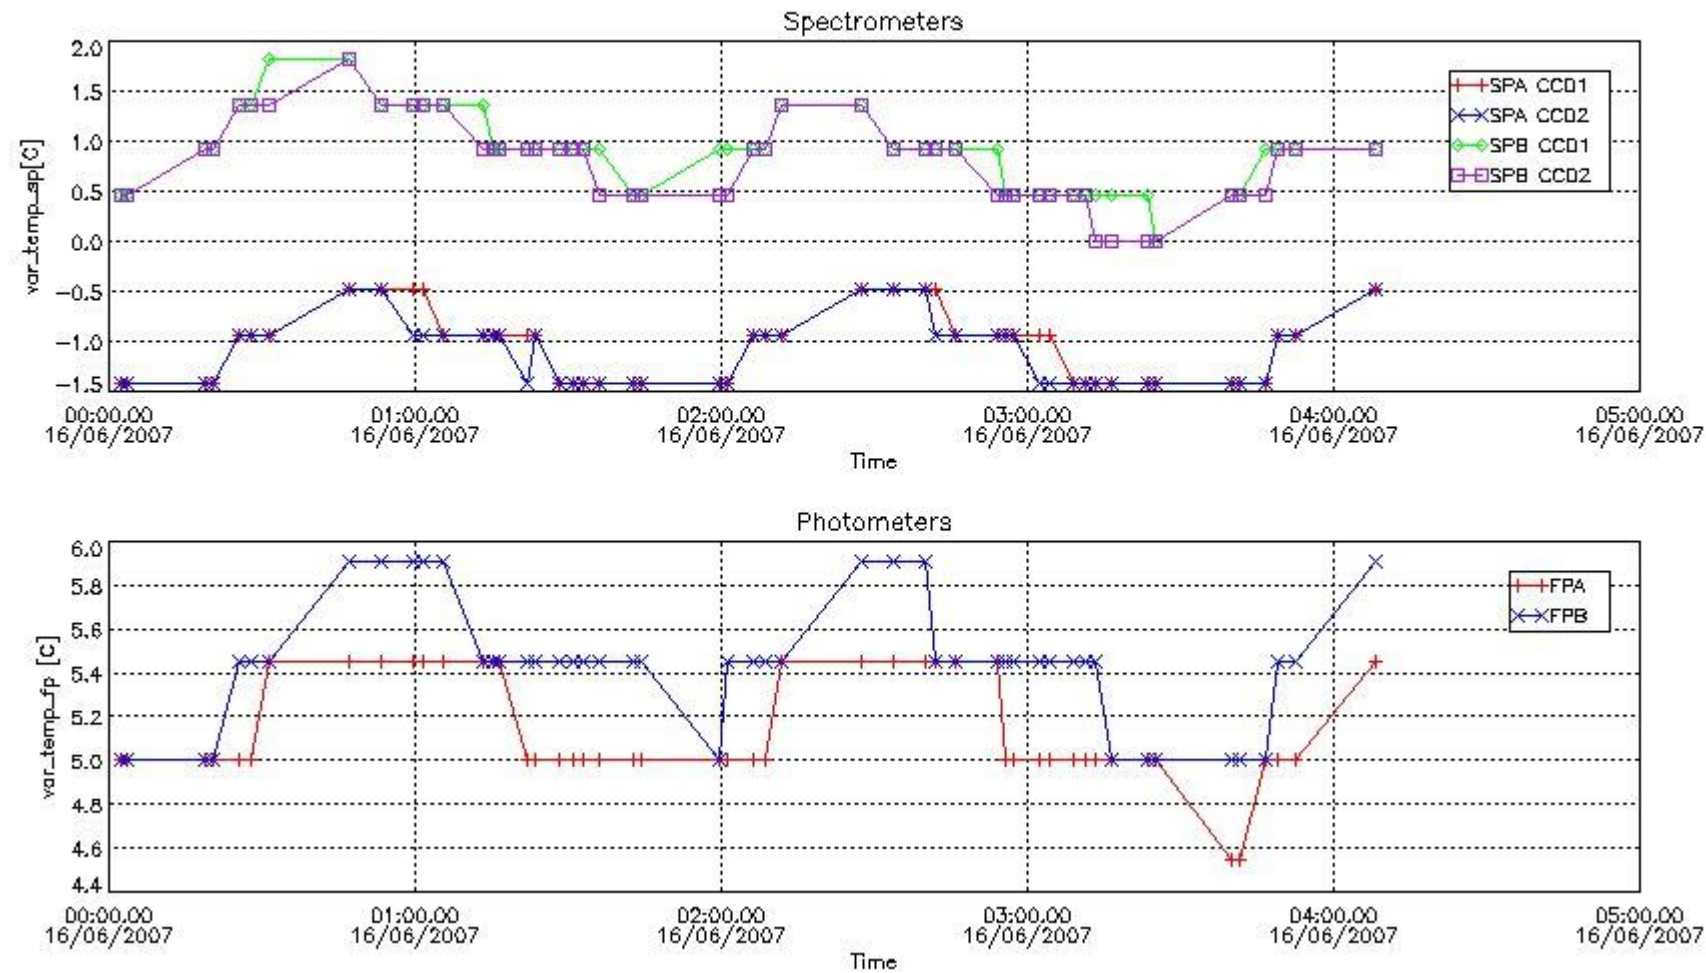

4. Overview of dark signal processing per product

The Dark Charge (DC) is a temperature-dependant signal added to the useful measurements and it is therefore subtracted from them during the processing. There are two phenomena that produce a continuous increase of the DC: the "hot pixels" (a pixel is "hot" when its DC exceeds by a significant amount its value measured on ground at the same temperature) and the "Random Telegraphic Signal" (abrupt change positive or negative of the CCD pixel signal, random in time, affecting only the DC part of the signal and not the photon generated signal).

In this section a list of products that did not use the Dark Sky Area (DSA) observation for the DC computation is given. It is also provided the mean DC plot per product for dark limb products with no error flag set.

4.1 All products used the DSA observation for the DC computation

4.2 Plot of mean dark charges per product: only products in DARK limb conditions without errors are used