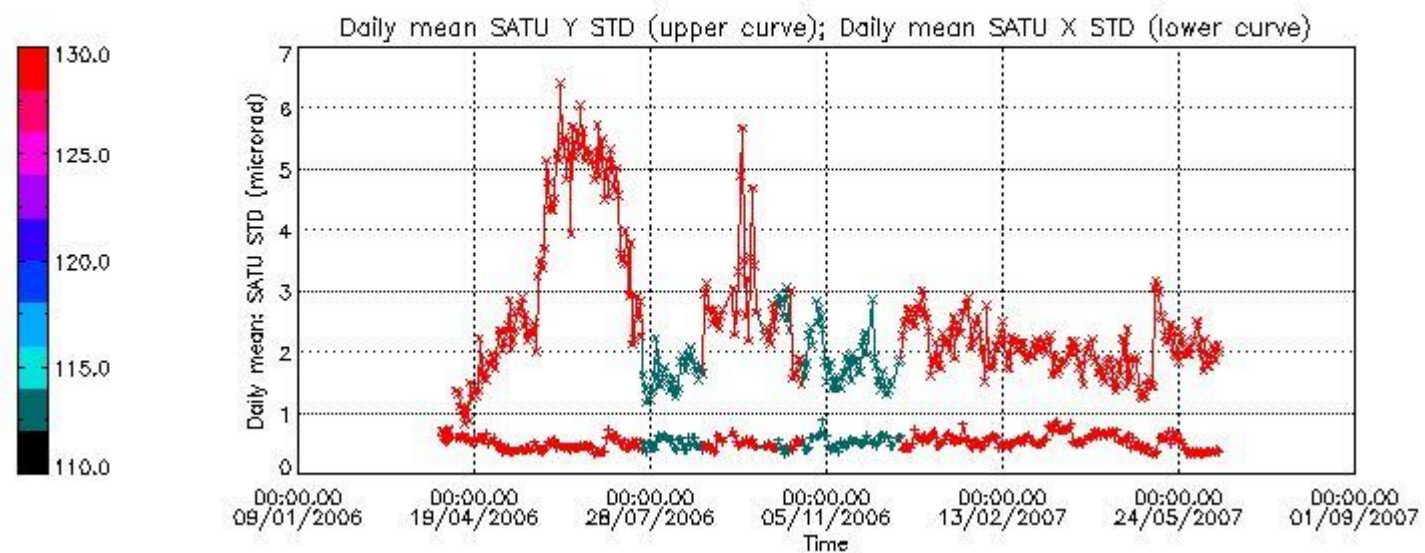

Number of data:	10400.	10400.	24500.	24500.

7.2.2 Trend of daily SATU NEA St. deviation since 1st April 2006 (dark limb)

The long term trend of the SATU 'X' and 'Y' standard deviations should be constant during the whole mission.

The colorbar represents the start tangent altitude (km) of the occultations.

Upper curve: STD of SATU Y axis

Lower curve: STD of SATU X axis

8. Auxiliary Data Files used for the production reported in section 2.4

The number reported in the third column indicates since which file (see list in section 2.4) the corresponding auxiliary file has been used. The fourth column is the date of those product files.

Type	Auxiliary Filename	Used since product	Used since product date
INST_PHYS_CHARACTERISTICS	GOM_INS_AXNIEC20050627_150713_20030716_120000_20100101_000000	1	16-JUN-2007 00:02:10
CALIBRATION_DATABASE	GOM_CAL_AXVIEC20070605_142211_20070604_000000_20100101_000000	1	16-JUN-2007 00:02:10
LEVEL-1B_PROC_CONFIG	GOM_PR1_AXNIEC20050627_151042_20020301_000000_20100101_000000	1	16-JUN-2007 00:02:10
STAR_CATALOGUE	GOM_CAT_AXVIEC20020121_161009_20020101_000000_20200101_000000	1	16-JUN-2007 00:02:10
STELLAR_SPECTRA_DATABANK	GOM_STS_AXNIEC20040308_103538_20020101_160000_20100101_000000	1	16-JUN-2007 00:02:10
ECMWF_FILE	AUX_ECF_AXNECM20070615_062111_20070615_210000_20070616_090000	1	16-JUN-2007 00:02:10
ECMWF_FILE	AUX_ECF_AXNECM20070615_182116_20070616_030000_20070616_150000	45	16-JUN-2007 03:40:11
OPTIONAL_ECMWF_FILE	MISSING	1	16-JUN-2007 00:02:10
ORBIT_DATA_FILE	DOR_NAV_OPNPDE20070615_211724_000057382059_00057_27666_3697.N1	1	16-JUN-2007 00:02:10
ORBIT_DATA_FILE	DOR_NAV_OPNPDE20070615_225821_000057382059_00058_27667_3698.N1	8	16-JUN-2007 00:46:59
ORBIT_DATA_FILE	DOR_NAV_OPNPDE20070616_003918_000054192059_00059_27668_3699.N1	29	16-JUN-2007 02:27:36
ORBIT_DATA_FILE	DOR_NAV_OPNPDE20070616_021456_000041442059_00060_27669_3700.N1	45	16-JUN-2007 03:40:11