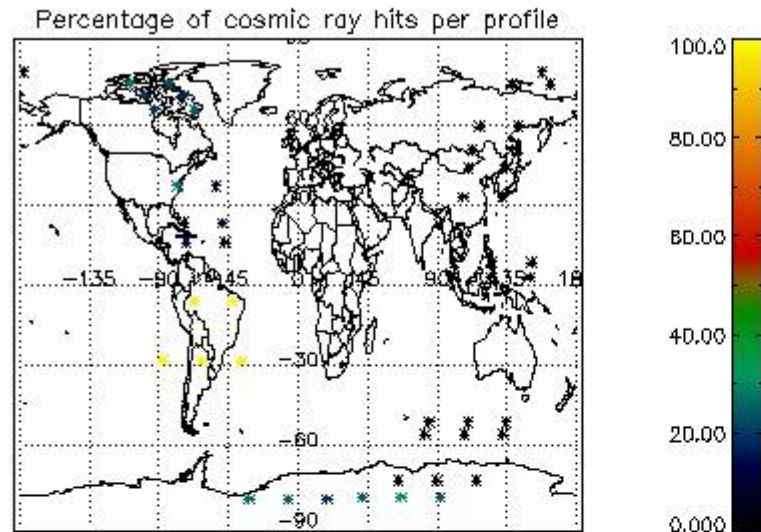

6. Statistics and plot of tangent altitude of the last measurement (DARK & BRIGHT products without errors)

6.1 Statistics on tangent altitude lost:

Statistics	DARK	BRIGHT	TWILIGHT
Mean:	14.550	18.355	10.457
St. deviation:	5.2927	7.0428	0.10010
Maximum:	19.662	28.940	10.565
Minimum:	3.6628	3.6878	10.367
Number of data:	9.0000	27.000	3.0000

6.2 Plot for DARK limb products