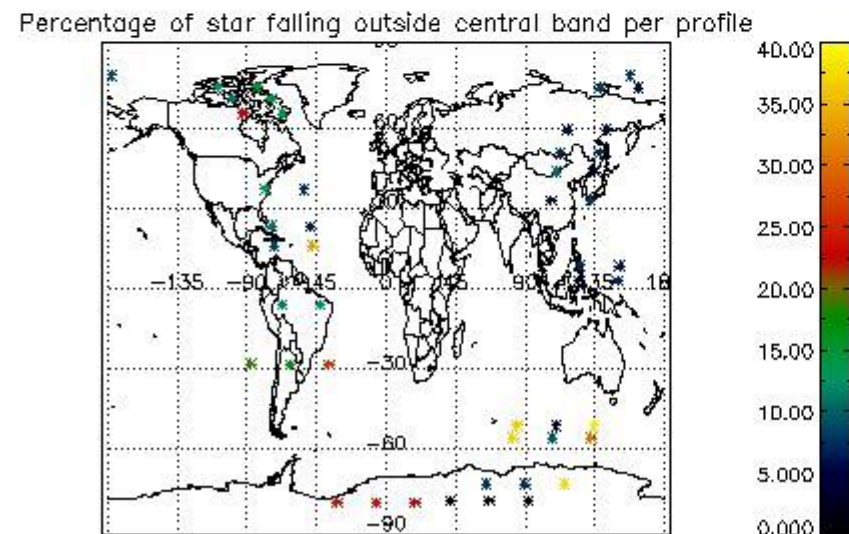

6. Statistics and plot of tangent altitude of the last measurement (DARK & BRIGHT products without errors)

6.1 Statistics on tangent altitude lost:

Statistics	DARK	BRIGHT	TWILIGHT
Mean:	14.550	18.355	10.457
St. deviation:	5.2927	7.0428	0.10010
Maximum:	19.662	28.940	10.565
Minimum:	3.6628	3.6878	10.367
Number of data:	9.0000	27.000	3.0000

6.2 Plot for DARK limb products