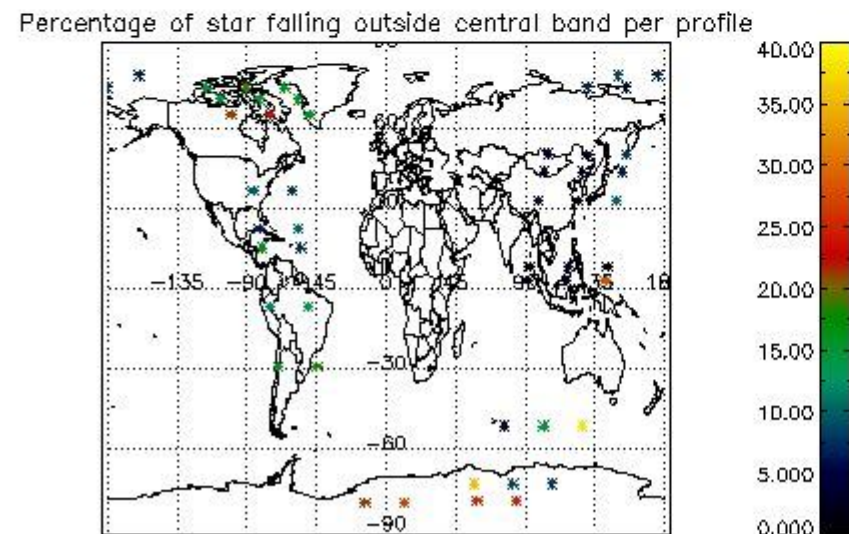

6. Statistics and plot of tangent altitude of the last measurement (DARK & BRIGHT products without errors)

6.1 Statistics on tangent altitude lost:

Statistics	DARK	BRIGHT	TWILIGHT
Mean:	16.611	20.116	10.266
St. deviation:	2.9020	5.9868	1.7216
Maximum:	20.412	28.990	11.483
Minimum:	13.187	3.7262	9.0485
Number of data:	8.0000	27.000	2.0000

6.2 Plot for DARK limb products