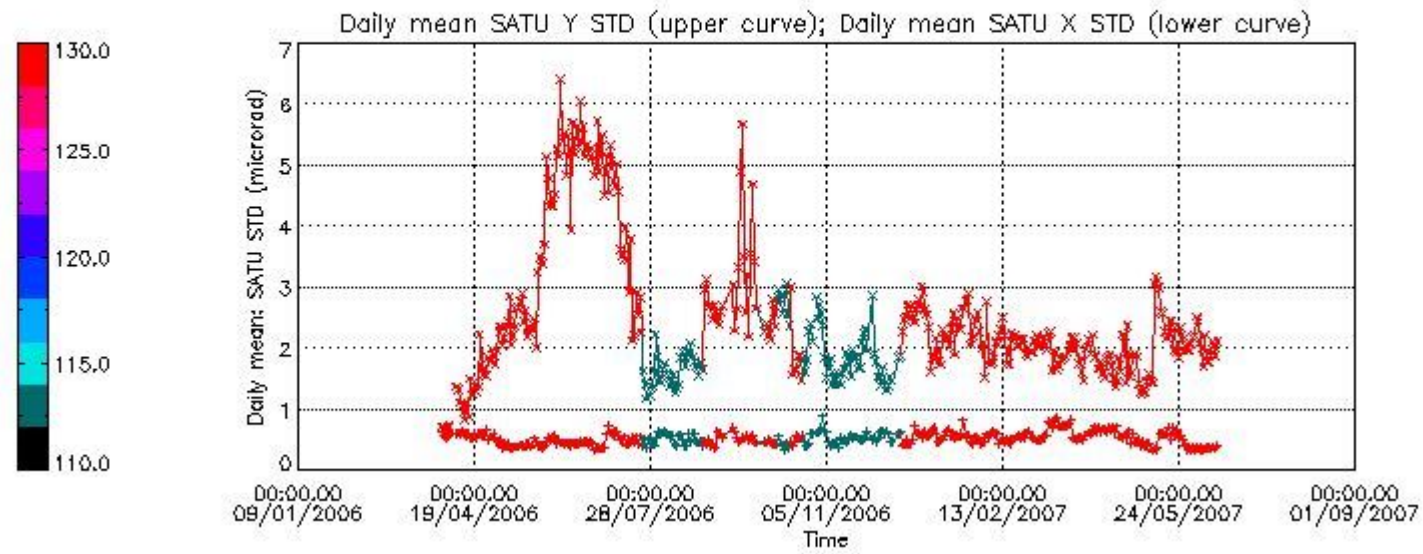

Number of data:	9150.0	9150.0	23900.	23900.

7.2.2 Trend of daily SATU NEA St. deviation since 1st April 2006 (dark limb)

The long term trend of the SATU 'X' and 'Y' standard deviations should be constant during the whole mission.

The colorbar represents the start tangent altitude (km) of the occultations.

Upper curve: STD of SATU Y axis

Lower curve: STD of SATU X axis

8. Auxiliary Data Files used for the production reported in section 2.4

The number reported in the third column indicates since which file (see list in section 2.4) the corresponding auxiliary file has been used. The fourth column is the date of those product files.

Type	Auxiliary Filename	Used since product	Used since product date
INST_PHYS_CHARACTERISTICS	GOM_INS_AXNIEC20050627_150713_20030716_120000_20100101_000000	1	15-JUN-2007 00:04:27
CALIBRATION_DATABASE	GOM_CAL_AXVIEC20070605_142211_20070604_000000_20100101_000000	1	15-JUN-2007 00:04:27
LEVEL-1B_PROC_CONFIG	GOM_PR1_AXNIEC20050627_151042_20020301_000000_20100101_000000	1	15-JUN-2007 00:04:27
STAR_CATALOGUE	GOM_CAT_AXVIEC20020121_161009_20020101_000000_20200101_000000	1	15-JUN-2007 00:04:27
STELLAR_SPECTRA_DATABANK	GOM_STS_AXNIEC20040308_103538_20020101_160000_20100101_000000	1	15-JUN-2007 00:04:27
ECMWF_FILE	AUX_ECF_AXNECM20070614_061113_20070614_210000_20070615_090000	1	15-JUN-2007 00:04:27
OPTIONAL_ECMWF_FILE	MISSING	1	15-JUN-2007 00:04:27
ORBIT_DATA_FILE	AUX_FPO_AXVPDS20070614_065111_20070613_191546_20070623_204201	1	15-JUN-2007 00:04:27