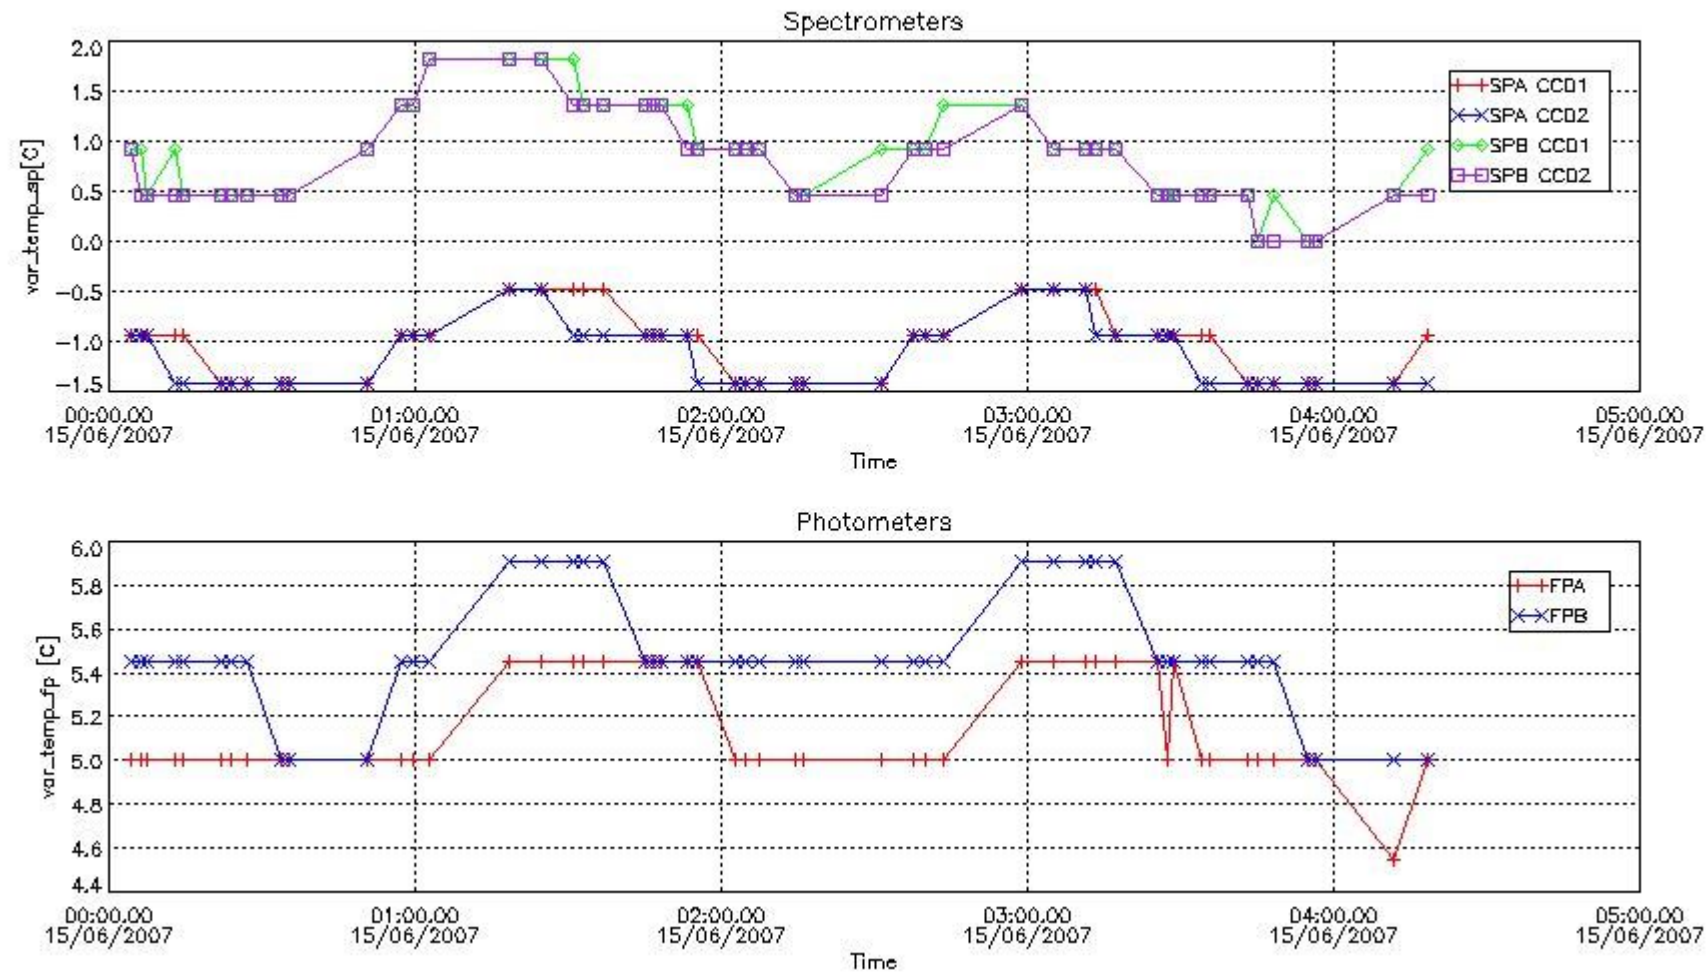

4. Overview of dark signal processing per product

The Dark Charge (DC) is a temperature-dependant signal added to the useful measurements and it is therefore subtracted from them during the processing. There are two phenomena that produce a continuous increase of the DC: the "hot pixels" (a pixel is "hot" when its DC exceeds by a significant amount its value measured on ground at the same temperature) and the "Random Telegraphic Signal" (abrupt change positive or negative of the CCD pixel signal, random in time, affecting only the DC part of the signal and not the photon generated signal).

In this section a list of products that did not use the Dark Sky Area (DSA) observation for the DC computation is given. It is also provided the mean DC plot per product for dark limb products with no error flag set.

4.1 All products used the DSA observation for the DC computation

4.2 Plot of mean dark charges per product: only products in DARK limb conditions without errors are used