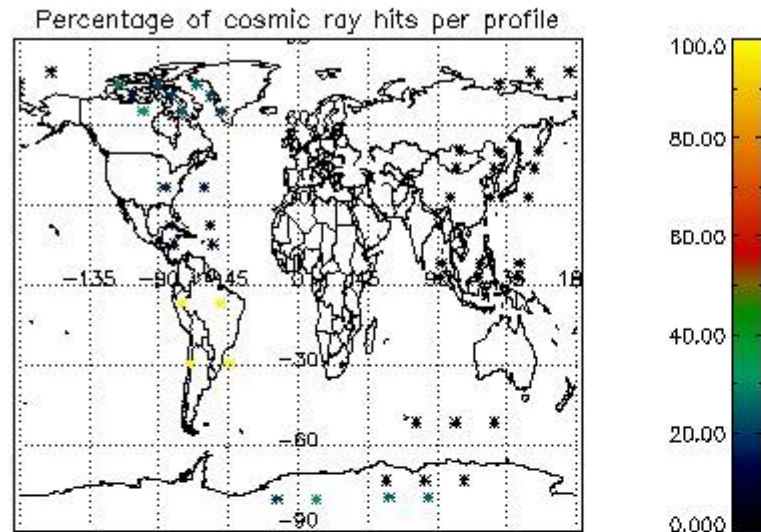

6. Statistics and plot of tangent altitude of the last measurement (DARK & BRIGHT products without errors)

6.1 Statistics on tangent altitude lost:

Statistics	DARK	BRIGHT	TWILIGHT
Mean:	16.611	20.116	10.266
St. deviation:	2.9020	5.9868	1.7216
Maximum:	20.412	28.990	11.483
Minimum:	13.187	3.7262	9.0485
Number of data:	8.0000	27.000	2.0000

6.2 Plot for DARK limb products