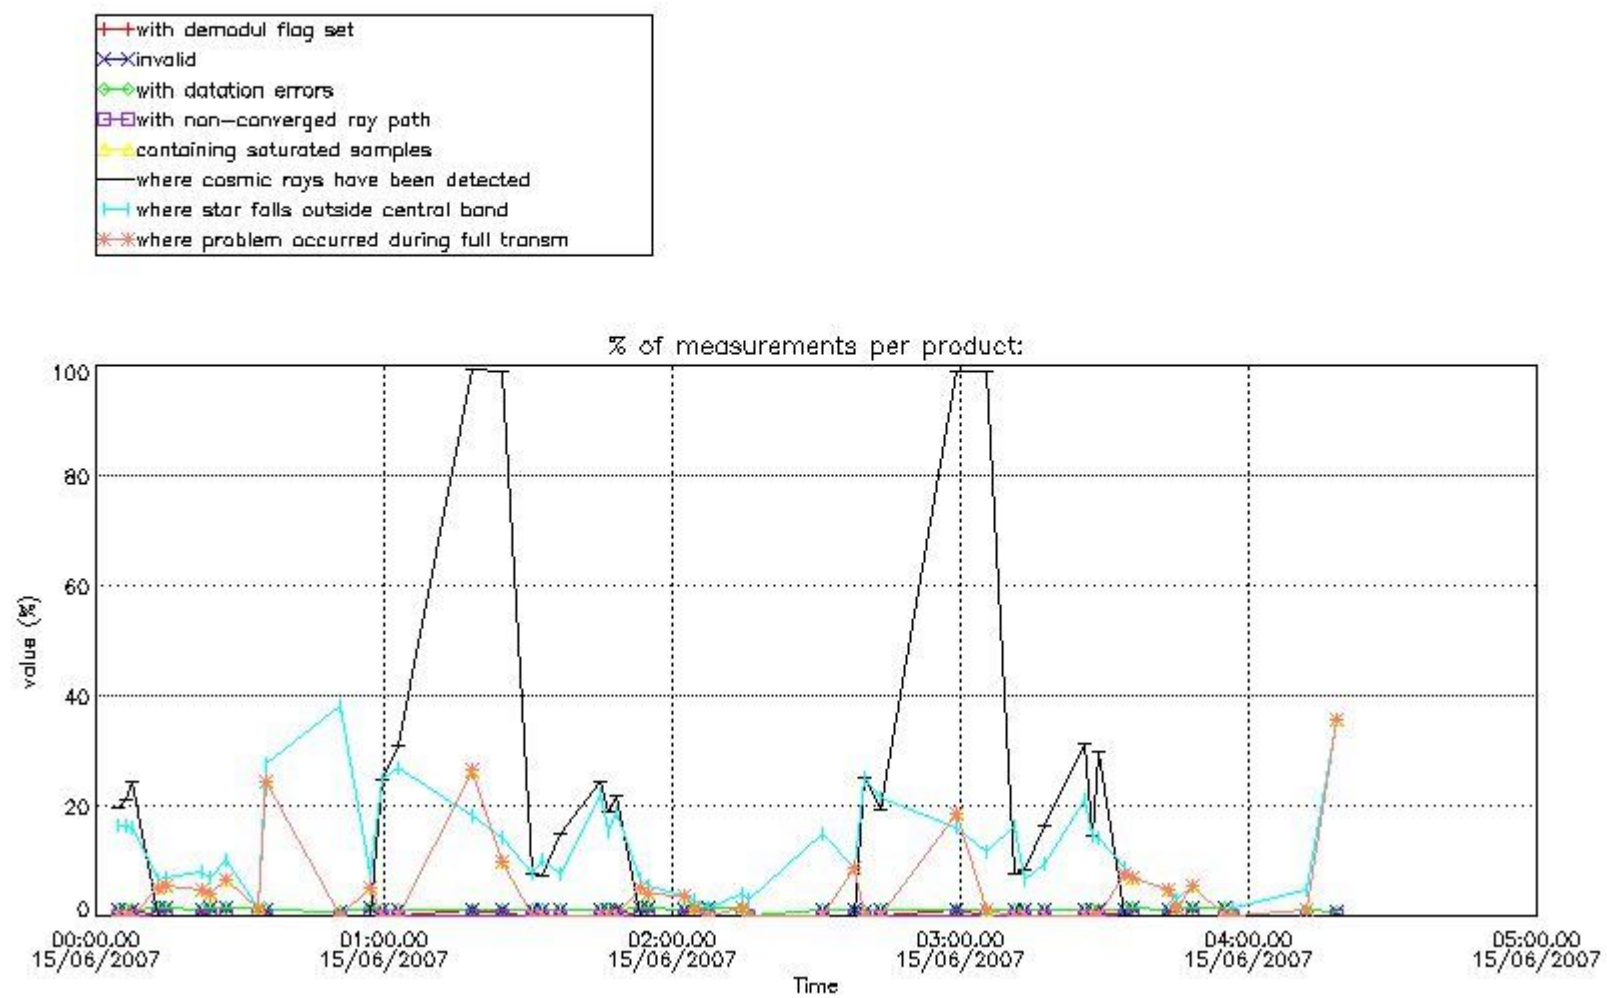

At least one measurement with demodulation flag set:	20.0000 %
Reference spectrum computed from DB:	0.00000 %
Reference spectrum with small number of measurements:	0.00000 %
SATU data not used:	0.00000 %

5.2 Plot quality information per product (time dependant)

5.3 Plot quality information per product (world map)