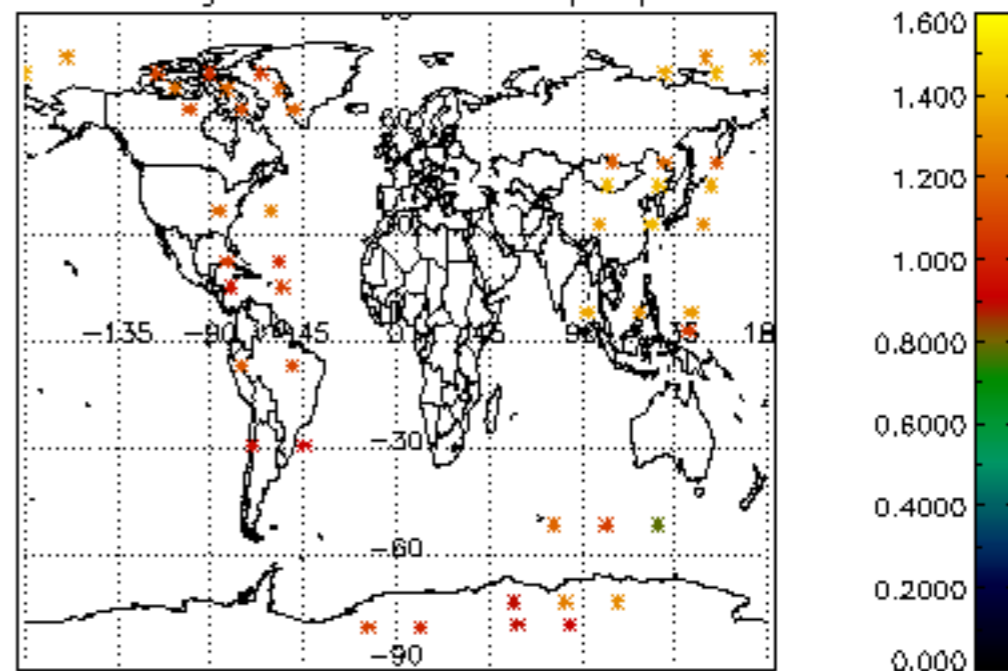

Percentage of datation errors per profile