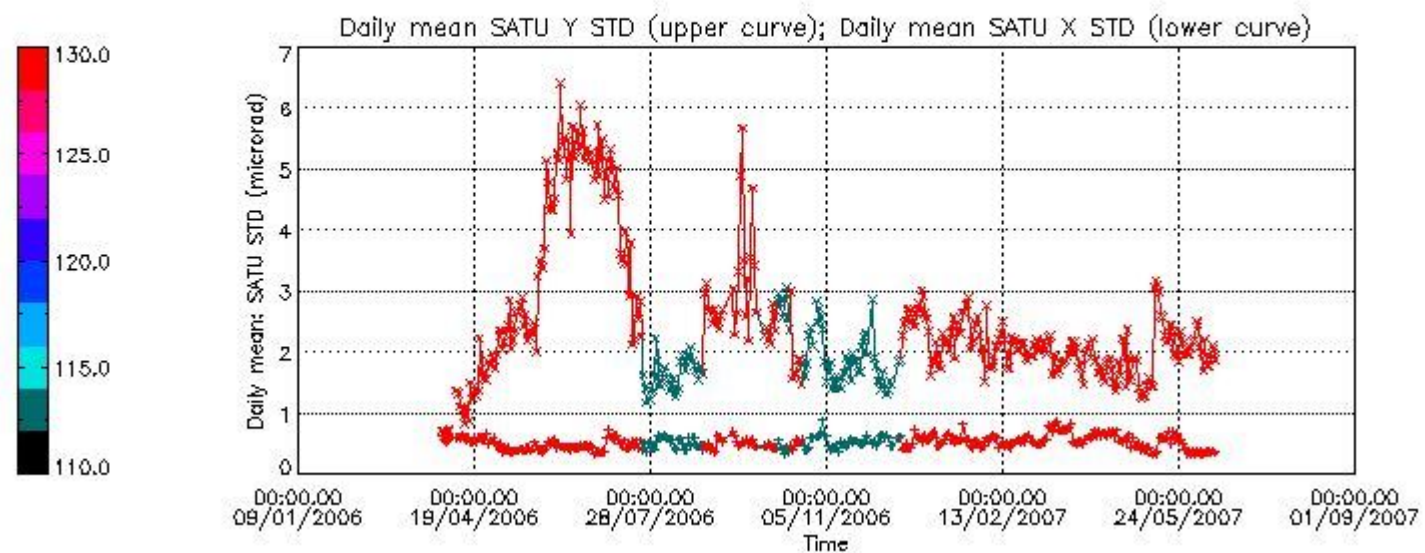

Number of data:	12700.	12700.	14250.	14250.

7.2.2 Trend of daily SATU NEA St. deviation since 1st April 2006 (dark limb)

The long term trend of the SATU 'X' and 'Y' standard deviations should be constant during the whole mission.

The colorbar represents the start tangent altitude (km) of the occultations.

Upper curve: STD of SATU Y axis

Lower curve: STD of SATU X axis

8. Auxiliary Data Files used for the production reported in section 2.4

The number reported in the third column indicates since which file (see list in section 2.4) the corresponding auxiliary file has been used. The fourth column is the date of those product files.

Type	Auxiliary Filename	Used since product	Used since product date
INST_PHYS_CHARACTERISTICS	GOM_INS_AXNIEC20050627_150713_20030716_120000_20100101_000000	1	14-JUN-2007 00:09:08
CALIBRATION_DATABASE	GOM_CAL_AXVIEC20070605_142211_20070604_000000_20100101_000000	1	14-JUN-2007 00:09:08
LEVEL-1B_PROC_CONFIG	GOM_PR1_AXNIEC20050627_151042_20020301_000000_20100101_000000	1	14-JUN-2007 00:09:08
STAR_CATALOGUE	GOM_CAT_AXVIEC20020121_161009_20020101_000000_20200101_000000	1	14-JUN-2007 00:09:08
STELLAR_SPECTRA_DATABANK	GOM_STS_AXNIEC20040308_103538_20020101_160000_20100101_000000	1	14-JUN-2007 00:09:08
ECMWF_FILE	AUX_ECF_AXNECM20070613_061111_20070613_210000_20070614_090000	1	14-JUN-2007 00:09:08
ECMWF_FILE	AUX_ECF_AXNECM20070613_181238_20070614_030000_20070614_150000	32	14-JUN-2007 03:02:58
OPTIONAL_ECMWF_FILE	MISSING	1	14-JUN-2007 00:09:08
ORBIT_DATA_FILE	DOR_NAV_OPNPDE20070614_000222_000054192059_00030_27639_3571.N1	1	14-JUN-2007 00:09:08
ORBIT_DATA_FILE	DOR_NAV_OPNPDE20070614_013800_000044632059_00031_27640_3572.N1	18	14-JUN-2007 01:49:45