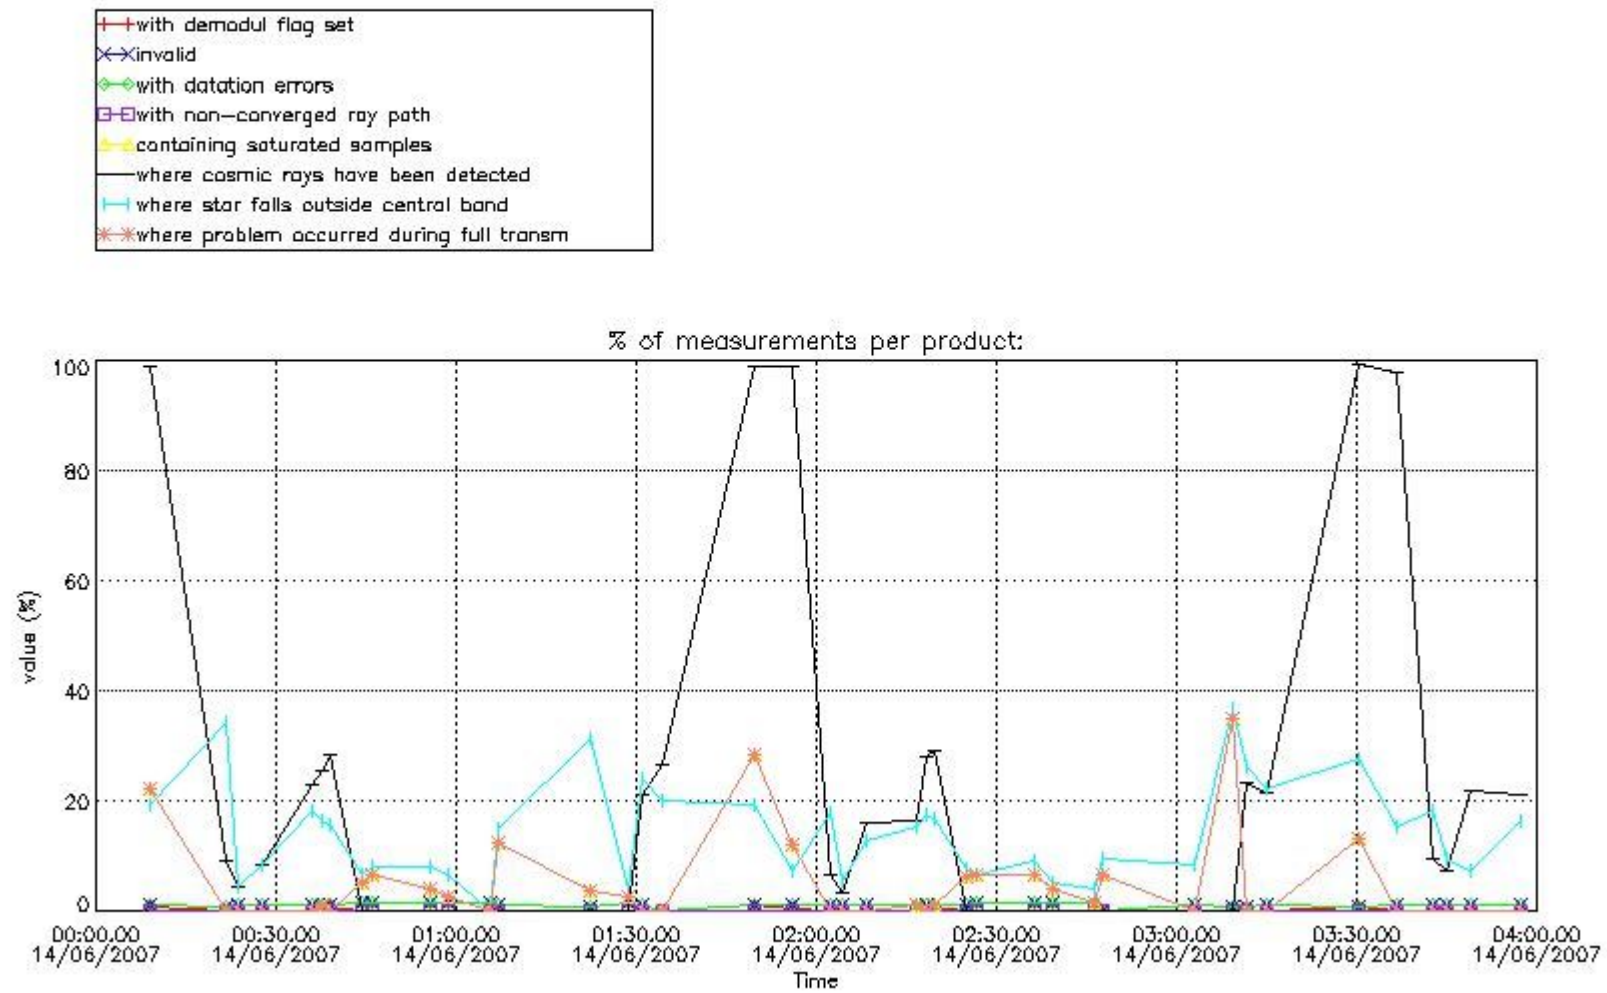

At least one measurement with demodulation flag set:	26.8293 %
Reference spectrum computed from DB:	0.00000 %
Reference spectrum with small number of measurements:	0.00000 %
SATU data not used:	0.00000 %

5.2 Plot quality information per product (time dependant)

5.3 Plot quality information per product (world map)