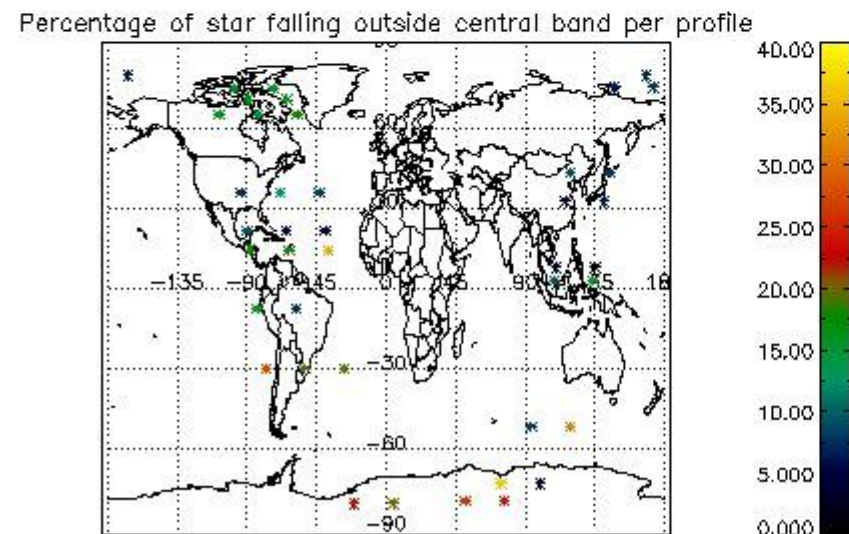

6. Statistics and plot of tangent altitude of the last measurement (DARK & BRIGHT products without errors)

6.1 Statistics on tangent altitude lost:

Statistics	DARK	BRIGHT	TWILIGHT
Mean:	14.493	18.971	11.397
St. deviation:	5.6723	5.6910	0.66465
Maximum:	21.982	26.379	11.867
Minimum:	3.4060	3.7154	10.927
Number of data:	11.000	16.000	2.0000

6.2 Plot for DARK limb products