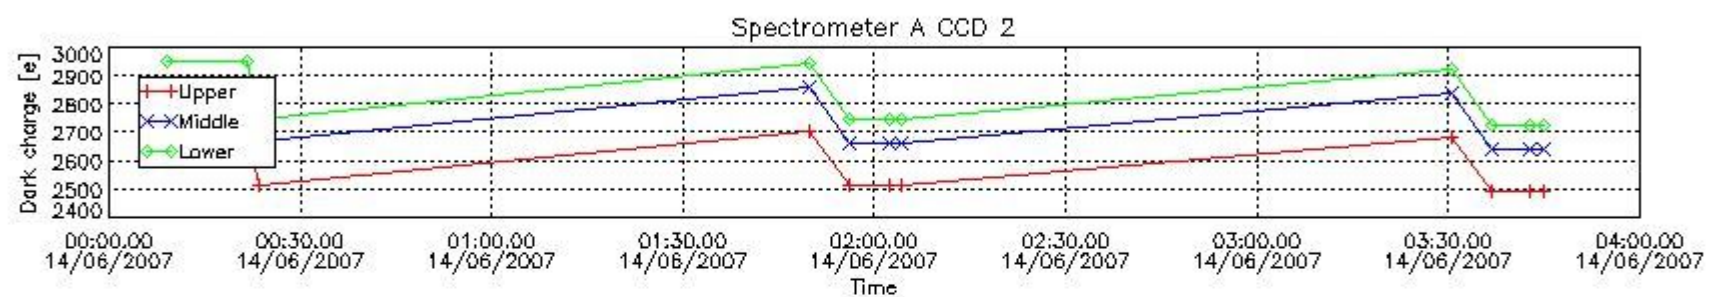

5. Demodulation flag and quality information monitoring

In this section it is presented the modulation information extracted from the pcd (product confidence data) at measurement level and information extracted from the Quality Summary dataset. Only products without errors (error flag in the MPH set to "0") are used.

5.1 Percentage of products during reporting period with: