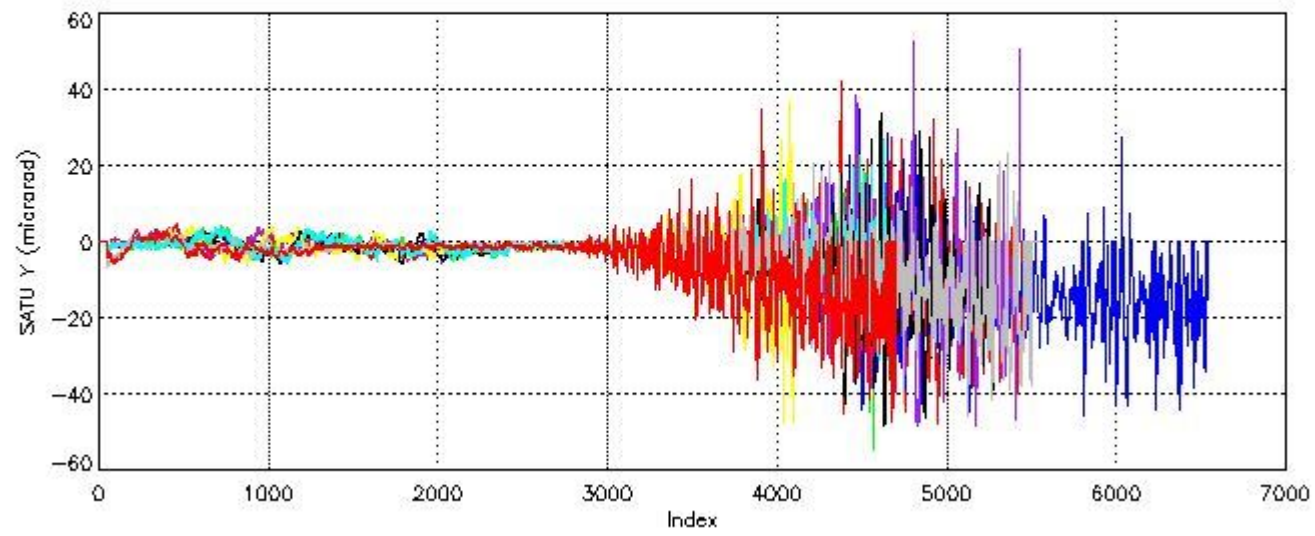

7.2 Statistics on SATU Noise Equivalent Angle (NEA) for DARK (D) and BRIGHT (B) products above 105 kms

The Star Acquisition and Tracking Unit (it is the CCD that tracks the star while it is occulted) Noise Equivalent Angle consists of the statistical angular variation of the SATU data above the atmosphere.

Statistics (in microradians) above 105 km are computed for every occultation, giving four values per occultation: one in the 'X' direction and one in the 'Y' direction for dark and bright limbs. A mean value per day in every direction and limb is calculated and monitored in order to assess instrument performance in terms of star pointing.

7.2.1 SATU NEA Statistics (table)

Statistics	SATU X (D)	SATU Y (D)	SATU X (B)	SATU Y (B)
Mean:	0.28841	-0.78248	0.17913	-0.91052
St. deviation:	0.34580	1.8692	0.77547	2.2962
Maximum:	10.900	9.7000	4.3000	6.8000
Minimum:	-4.0000	-6.5000	-3.3000	-8.3000