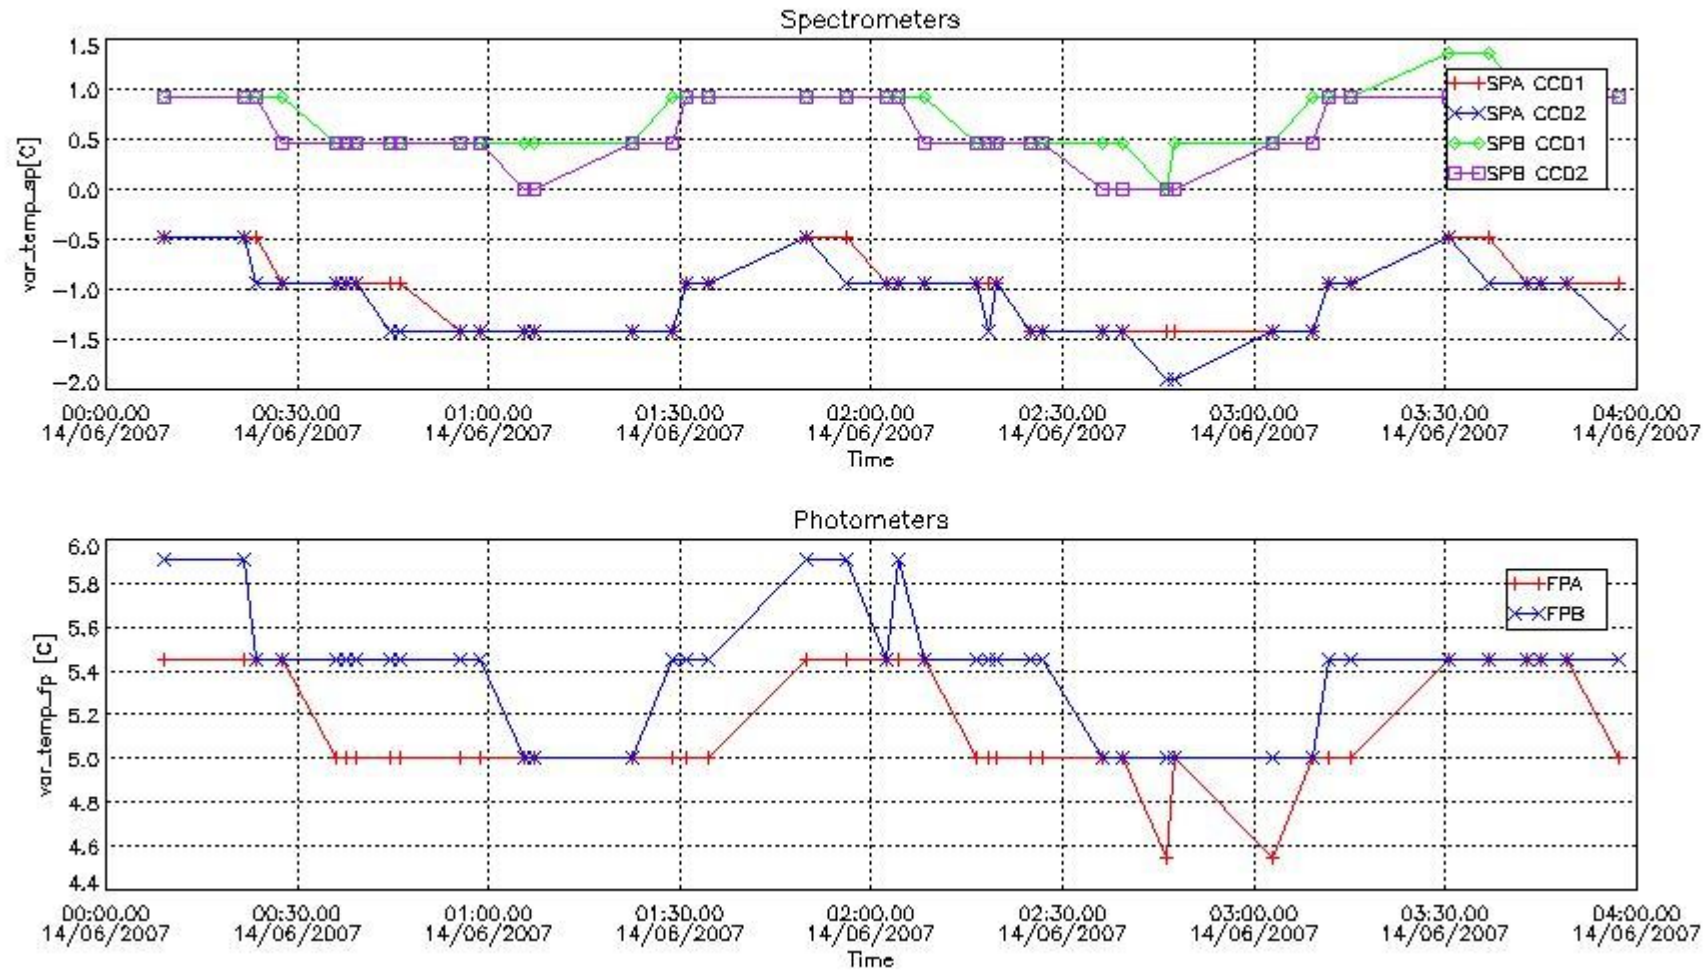

4. Overview of dark signal processing per product

The Dark Charge (DC) is a temperature-dependant signal added to the useful measurements and it is therefore subtracted from them during the processing. There are two phenomena that produce a continuous increase of the DC: the "hot pixels" (a pixel is "hot" when its DC exceeds by a significant amount its value measured on ground at the same temperature) and the "Random Telegraphic Signal" (abrupt change positive or negative of the CCD pixel signal, random in time, affecting only the DC part of the signal and not the photon generated signal).

In this section a list of products that did not use the Dark Sky Area (DSA) observation for the DC computation is given. It is also provided the mean DC plot per product for dark limb products with no error flag set.

4.1 All products used the DSA observation for the DC computation

4.2 Plot of mean dark charges per product: only products in DARK limb conditions without errors are used