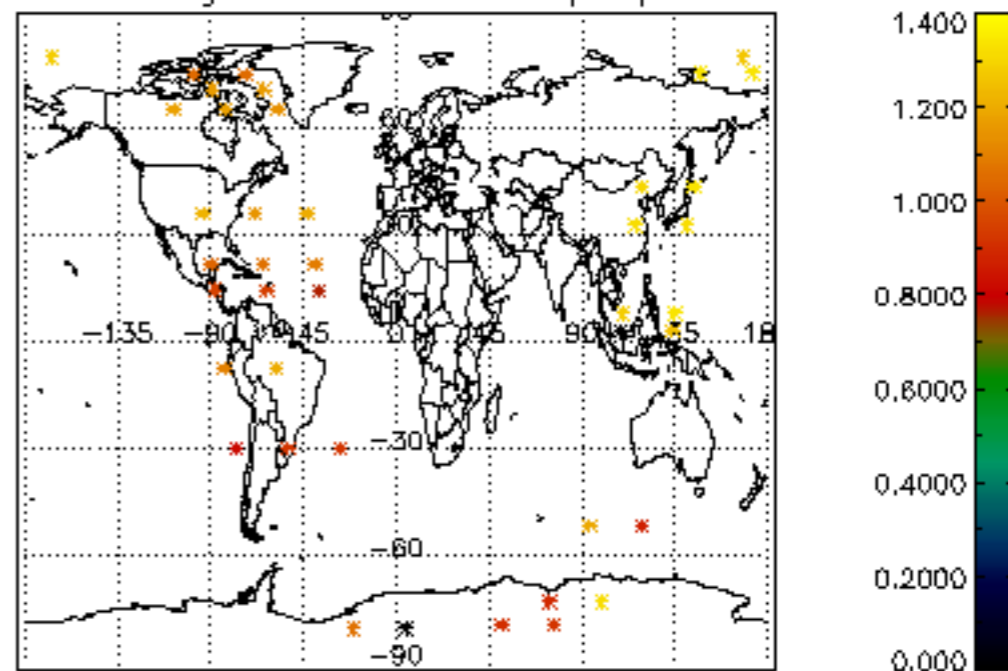

Percentage of datation errors per profile