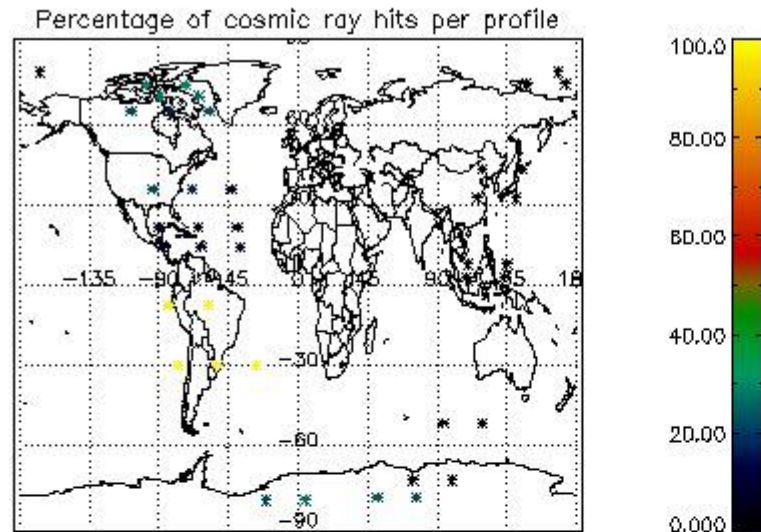

6. Statistics and plot of tangent altitude of the last measurement (DARK & BRIGHT products without errors)

6.1 Statistics on tangent altitude lost:

Statistics	DARK	BRIGHT	TWILIGHT
Mean:	14.493	18.971	11.397
St. deviation:	5.6723	5.6910	0.66465
Maximum:	21.982	26.379	11.867
Minimum:	3.4060	3.7154	10.927
Number of data:	11.000	16.000	2.0000

6.2 Plot for DARK limb products