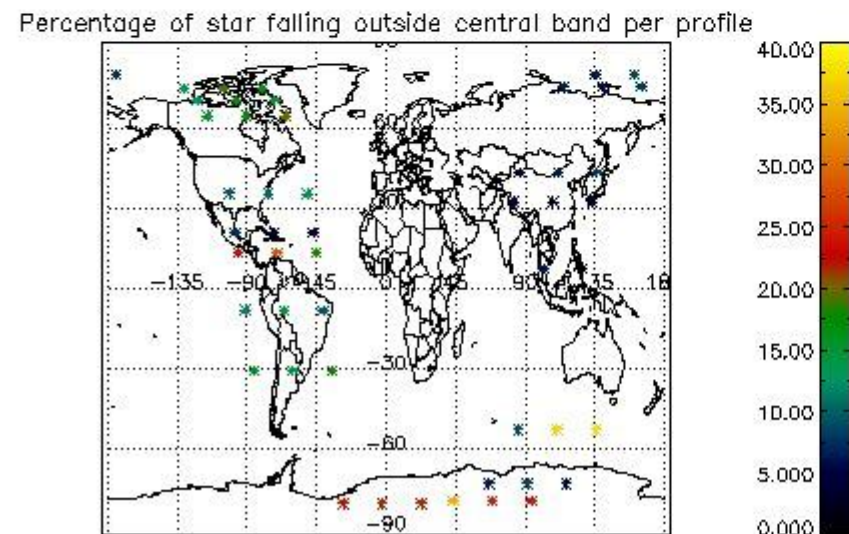

6. Statistics and plot of tangent altitude of the last measurement (DARK & BRIGHT products without errors)

6.1 Statistics on tangent altitude lost:

Statistics	DARK	BRIGHT	TWILIGHT
Mean:	15.295	19.599	10.979
St. deviation:	4.5813	5.6806	0.29796
Maximum:	21.180	27.859	11.216
Minimum:	6.3557	3.9205	10.644
Number of data:	12.000	20.000	3.0000

6.2 Plot for DARK limb products