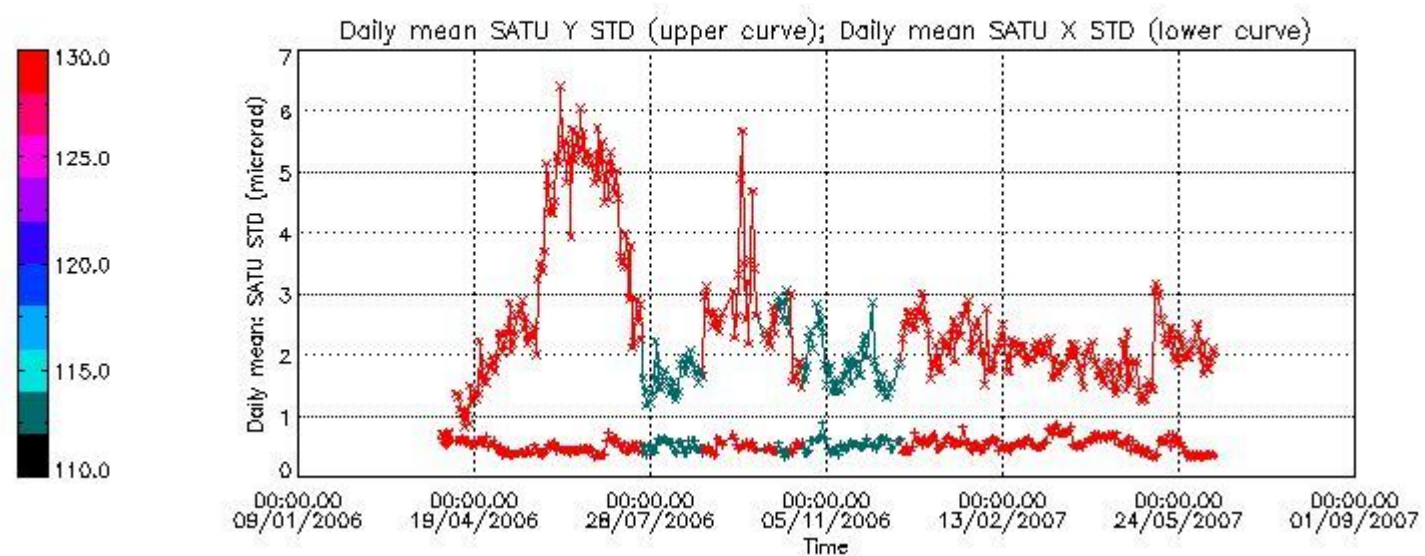

Number of data:	13500.	13500.	17550.	17550.

7.2.2 Trend of daily SATU NEA St. deviation since 1st April 2006 (dark limb)

The long term trend of the SATU 'X' and 'Y' standard deviations should be constant during the whole mission.

The colorbar represents the start tangent altitude (km) of the occultations.

Upper curve: STD of SATU Y axis

Lower curve: STD of SATU X axis

8. Auxiliary Data Files used for the production reported in section 2.4

The number reported in the third column indicates since which file (see list in section 2.4) the corresponding auxiliary file has been used. The fourth column is the date of those product files.

Type	Auxiliary Filename	Used since product	Used since product date
INST_PHYS_CHARACTERISTICS	GOM_INS_AXNIEC20050627_150713_20030716_120000_20100101_000000	1	13-JUN-2007 00:13:41
CALIBRATION_DATABASE	GOM_CAL_AXVIEC20070605_142211_20070604_000000_20100101_000000	1	13-JUN-2007 00:13:41
LEVEL-1B_PROC_CONFIG	GOM_PR1_AXNIEC20050627_151042_20020301_000000_20100101_000000	1	13-JUN-2007 00:13:41
STAR_CATALOGUE	GOM_CAT_AXVIEC20020121_161009_20020101_000000_20200101_000000	1	13-JUN-2007 00:13:41
STELLAR_SPECTRA_DATABANK	GOM_STS_AXNIEC20040308_103538_20020101_160000_20100101_000000	1	13-JUN-2007 00:13:41
ECMWF_FILE	AUX_ECF_AXNECM20070612_061111_20070612_210000_20070613_090000	1	13-JUN-2007 00:13:41
ECMWF_FILE	AUX_ECF_AXNECM20070612_181111_20070613_030000_20070613_150000	35	13-JUN-2007 03:34:53
OPTIONAL_ECMWF_FILE	MISSING	1	13-JUN-2007 00:13:41
ORBIT_DATA_FILE	DOR_NAV_OPNPDE20070612_211228_000057382059_00014_27623_3678.N1	1	13-JUN-2007 00:13:41
ORBIT_DATA_FILE	DOR_NAV_OPNPDE20070612_225325_000057382059_00015_27624_3679.N1	5	13-JUN-2007 00:40:32
ORBIT_DATA_FILE	DOR_NAV_OPNPDE20070613_003422_000054192059_00016_27625_3680.N1	22	13-JUN-2007 02:21:09
ORBIT_DATA_FILE	DOR_NAV_OPNPDE20070613_021001_000041442059_00017_27626_3681.N1	35	13-JUN-2007 03:34:53