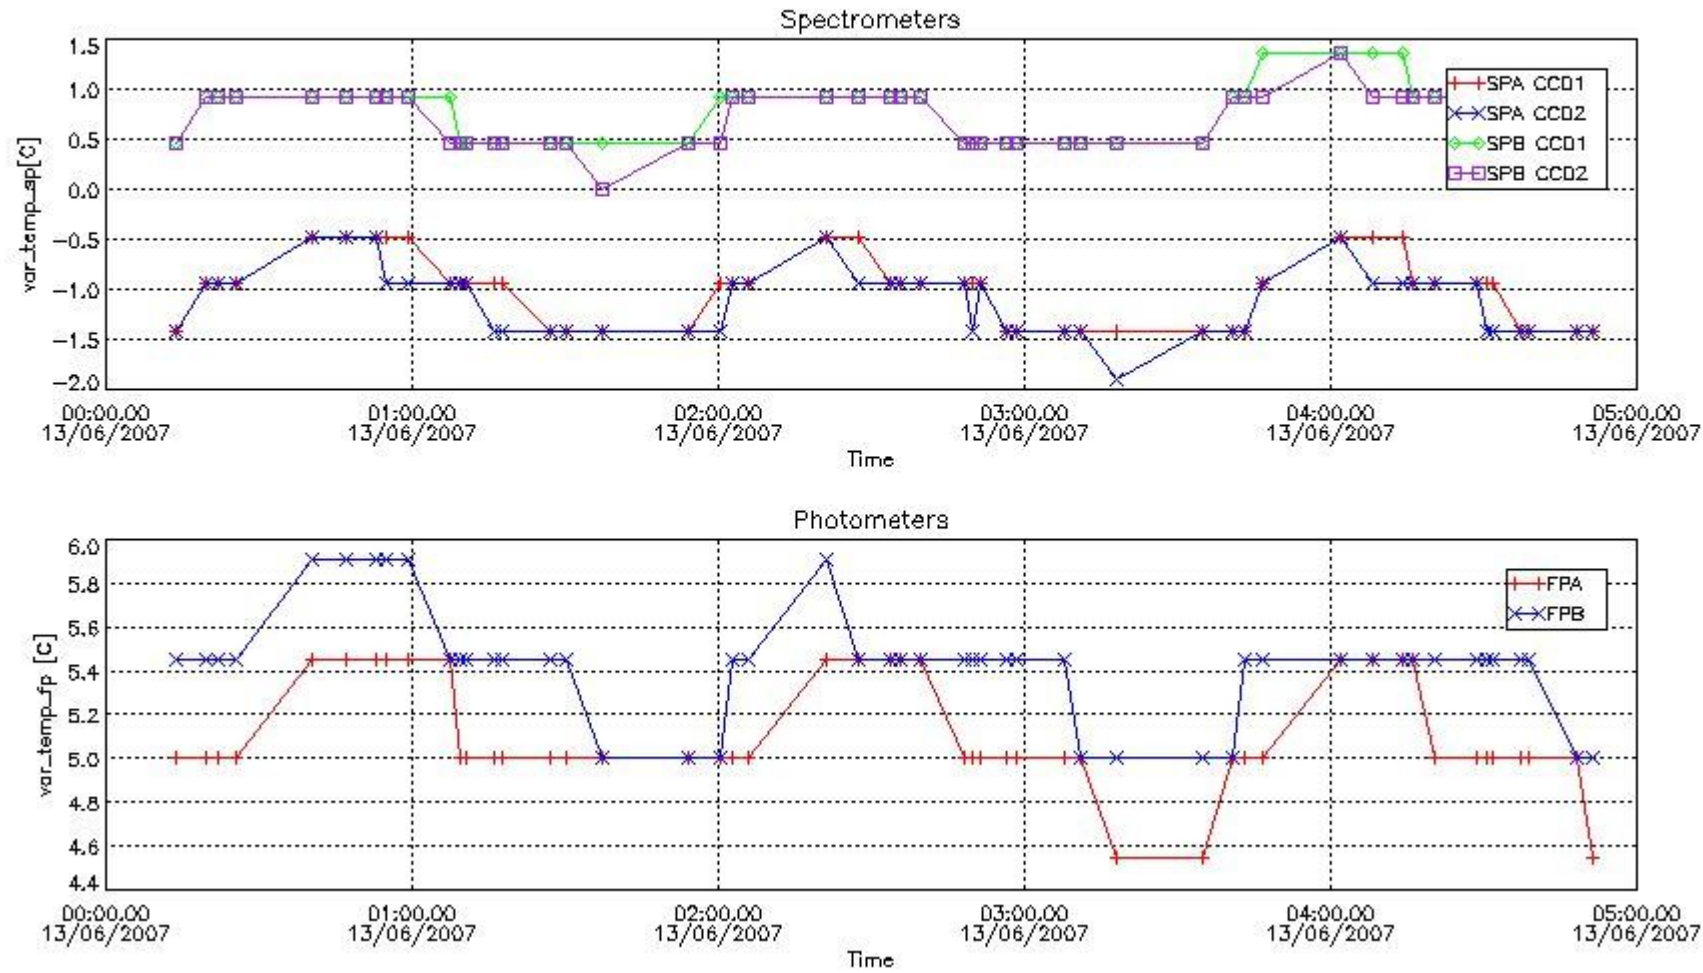

4. Overview of dark signal processing per product

The Dark Charge (DC) is a temperature-dependant signal added to the useful measurements and it is therefore subtracted from them during the processing. There are two phenomena that produce a continuous increase of the DC: the "hot pixels" (a pixel is "hot" when its DC exceeds by a significant amount its value measured on ground at the same temperature) and the "Random Telegraphic Signal" (abrupt change positive or negative of the CCD pixel signal, random in time, affecting only the DC part of the signal and not the photon generated signal).

In this section a list of products that did not use the Dark Sky Area (DSA) observation for the DC computation is given. It is also provided the mean DC plot per product for dark limb products with no error flag set.

4.1 All products used the DSA observation for the DC computation

4.2 Plot of mean dark charges per product: only products in DARK limb conditions without errors are used