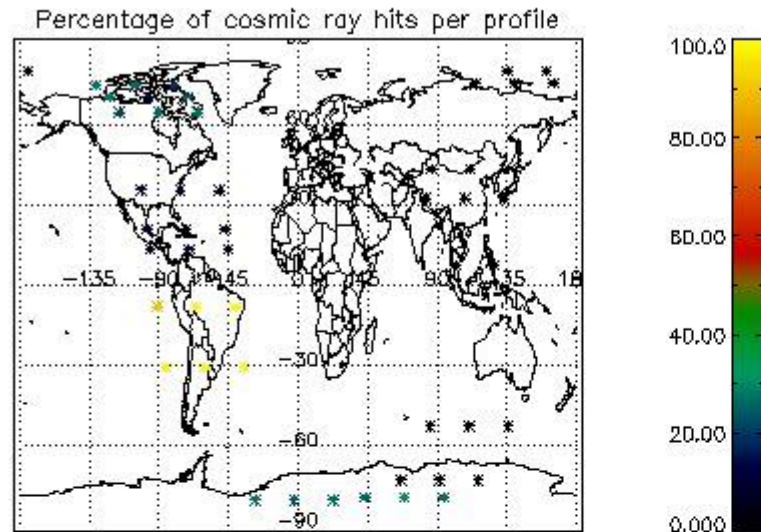

6. Statistics and plot of tangent altitude of the last measurement (DARK & BRIGHT products without errors)

6.1 Statistics on tangent altitude lost:

Statistics	DARK	BRIGHT	TWILIGHT
Mean:	15.295	19.599	10.979
St. deviation:	4.5813	5.6806	0.29796
Maximum:	21.180	27.859	11.216
Minimum:	6.3557	3.9205	10.644
Number of data:	12.000	20.000	3.0000

6.2 Plot for DARK limb products