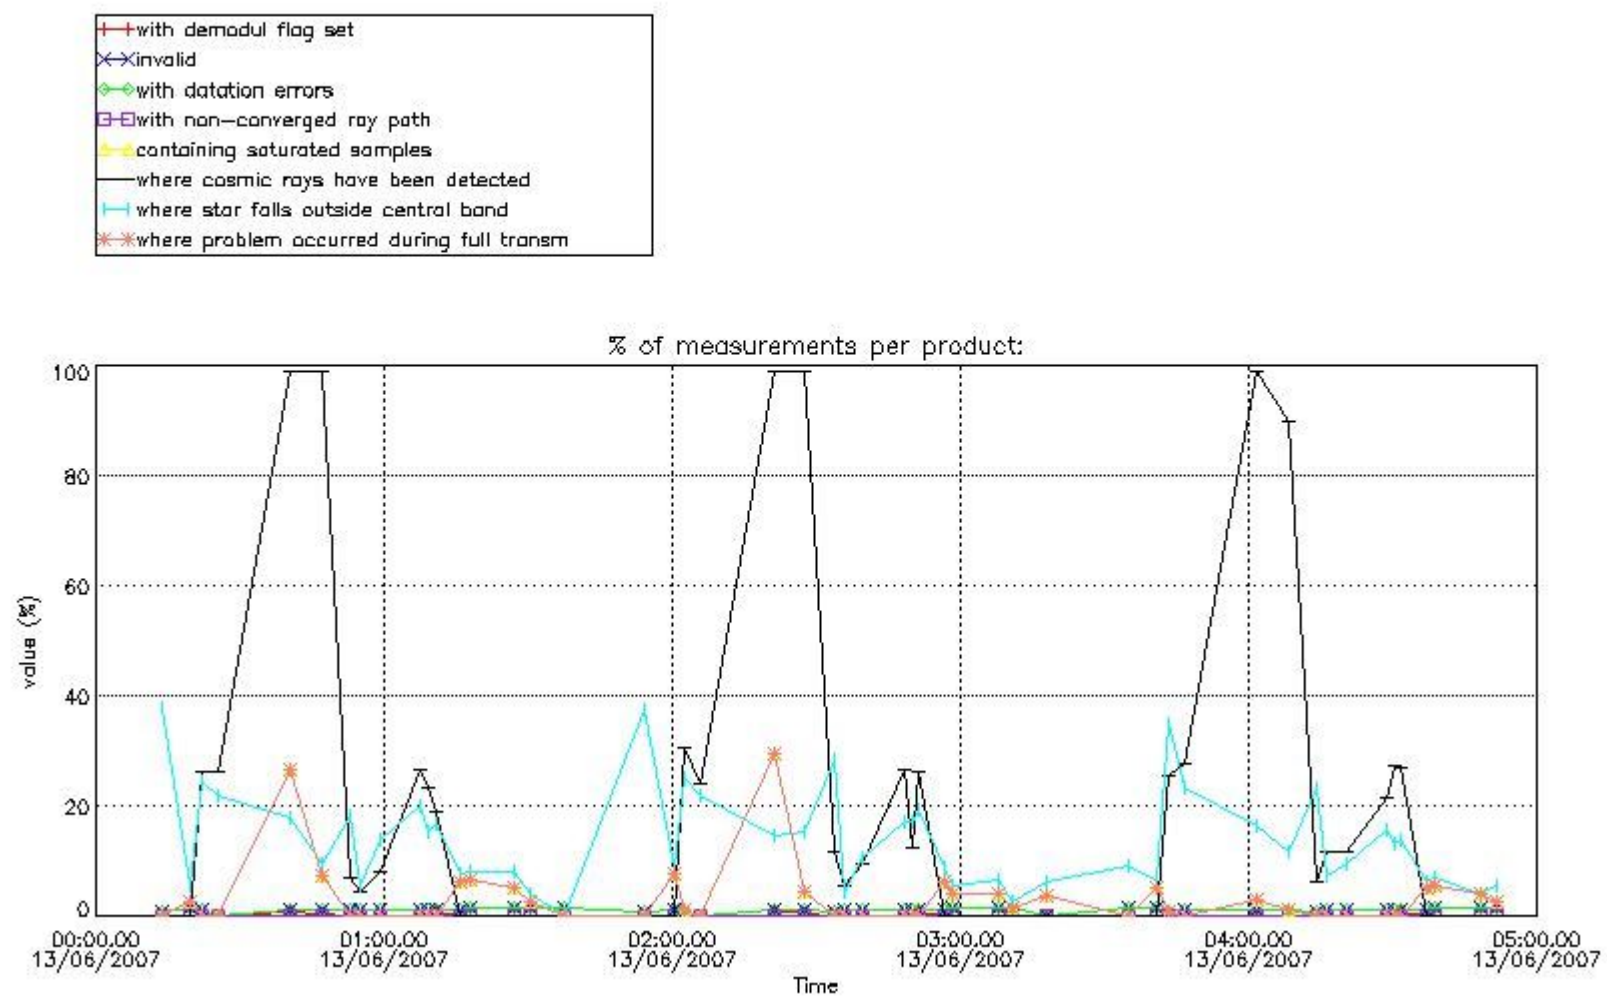

At least one measurement with demodulation flag set:	26.0000 %
Reference spectrum computed from DB:	0.00000 %
Reference spectrum with small number of measurements:	0.00000 %
SATU data not used:	0.00000 %

5.2 Plot quality information per product (time dependant)

5.3 Plot quality information per product (world map)