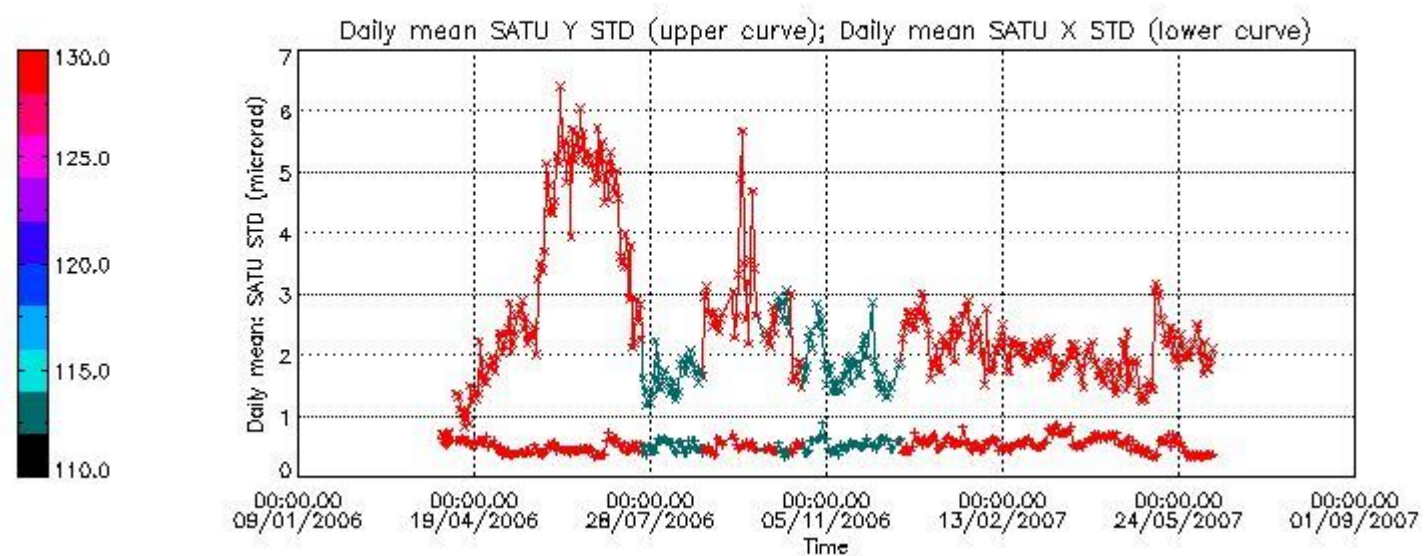

Number of data:	11150.	11150.	21100.	21100.

7.2.2 Trend of daily SATU NEA St. deviation since 1st April 2006 (dark limb)

The long term trend of the SATU 'X' and 'Y' standard deviations should be constant during the whole mission.

The colorbar represents the start tangent altitude (km) of the occultations.

Upper curve: STD of SATU Y axis

Lower curve: STD of SATU X axis

8. Auxiliary Data Files used for the production reported in section 2.4

The number reported in the third column indicates since which file (see list in section 2.4) the corresponding auxiliary file has been used. The fourth column is the date of those product files.

Type	Auxiliary Filename	Used since product	Used since product date
INST_PHYS_CHARACTERISTICS	GOM_INS_AXNIEC20050627_150713_20030716_120000_20100101_000000	1	12-JUN-2007 00:00:12
CALIBRATION_DATABASE	GOM_CAL_AXVIEC20070605_142211_20070604_000000_20100101_000000	1	12-JUN-2007 00:00:12
LEVEL-1B_PROC_CONFIG	GOM_PR1_AXNIEC20050627_151042_20020301_000000_20100101_000000	1	12-JUN-2007 00:00:12
STAR_CATALOGUE	GOM_CAT_AXVIEC20020121_161009_20020101_000000_20200101_000000	1	12-JUN-2007 00:00:12
STELLAR_SPECTRA_DATABANK	GOM_STS_AXNIEC20040308_103538_20020101_160000_20100101_000000	1	12-JUN-2007 00:00:12
ECMWF_FILE	AUX_ECF_AXNECM20070611_062112_20070611_210000_20070612_090000	1	12-JUN-2007 00:00:12
ECMWF_FILE	AUX_ECF_AXNECM20070611_182646_20070612_030000_20070612_150000	45	12-JUN-2007 04:06:32
OPTIONAL_ECMWF_FILE	MISSING	1	12-JUN-2007 00:00:12
ORBIT_DATA_FILE	DOR_NAV_OPNPDE20070611_220544_000041442059_00001_27610_3671.N1	1	12-JUN-2007 00:00:12
ORBIT_DATA_FILE	DOR_NAV_OPNPDE20070611_232007_000060572059_00001_27610_3672.N1	13	12-JUN-2007 01:11:57
ORBIT_DATA_FILE	DOR_NAV_OPNPDE20070612_010623_000038252059_00002_27611_3673.N1	27	12-JUN-2007 02:25:57
ORBIT_DATA_FILE	DOR_NAV_OPNPDE20070612_021527_000057382059_00003_27612_3674.N1	45	12-JUN-2007 04:06:32