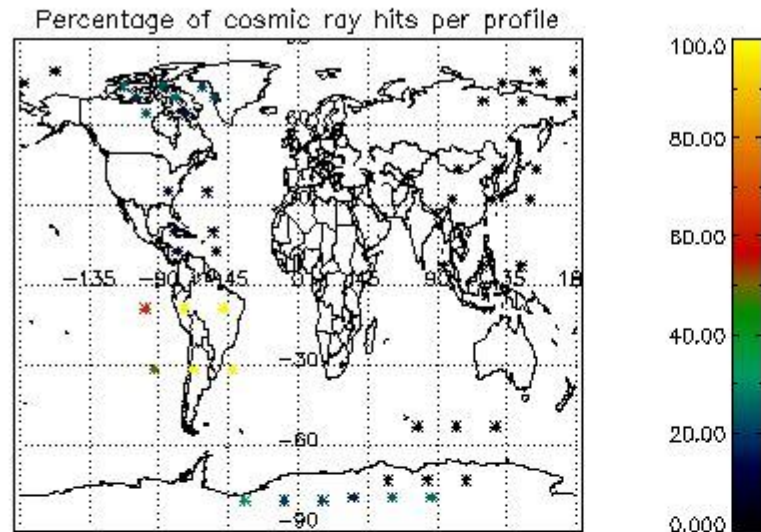

6. Statistics and plot of tangent altitude of the last measurement (DARK & BRIGHT products without errors)

6.1 Statistics on tangent altitude lost:

Statistics	DARK	BRIGHT	TWILIGHT
Mean:	14.788	19.077	11.621
St. deviation:	4.5524	6.2291	0.67171
Maximum:	19.693	25.521	12.188
Minimum:	6.7947	3.7356	10.879
Number of data:	10.000	24.000	3.0000

6.2 Plot for DARK limb products