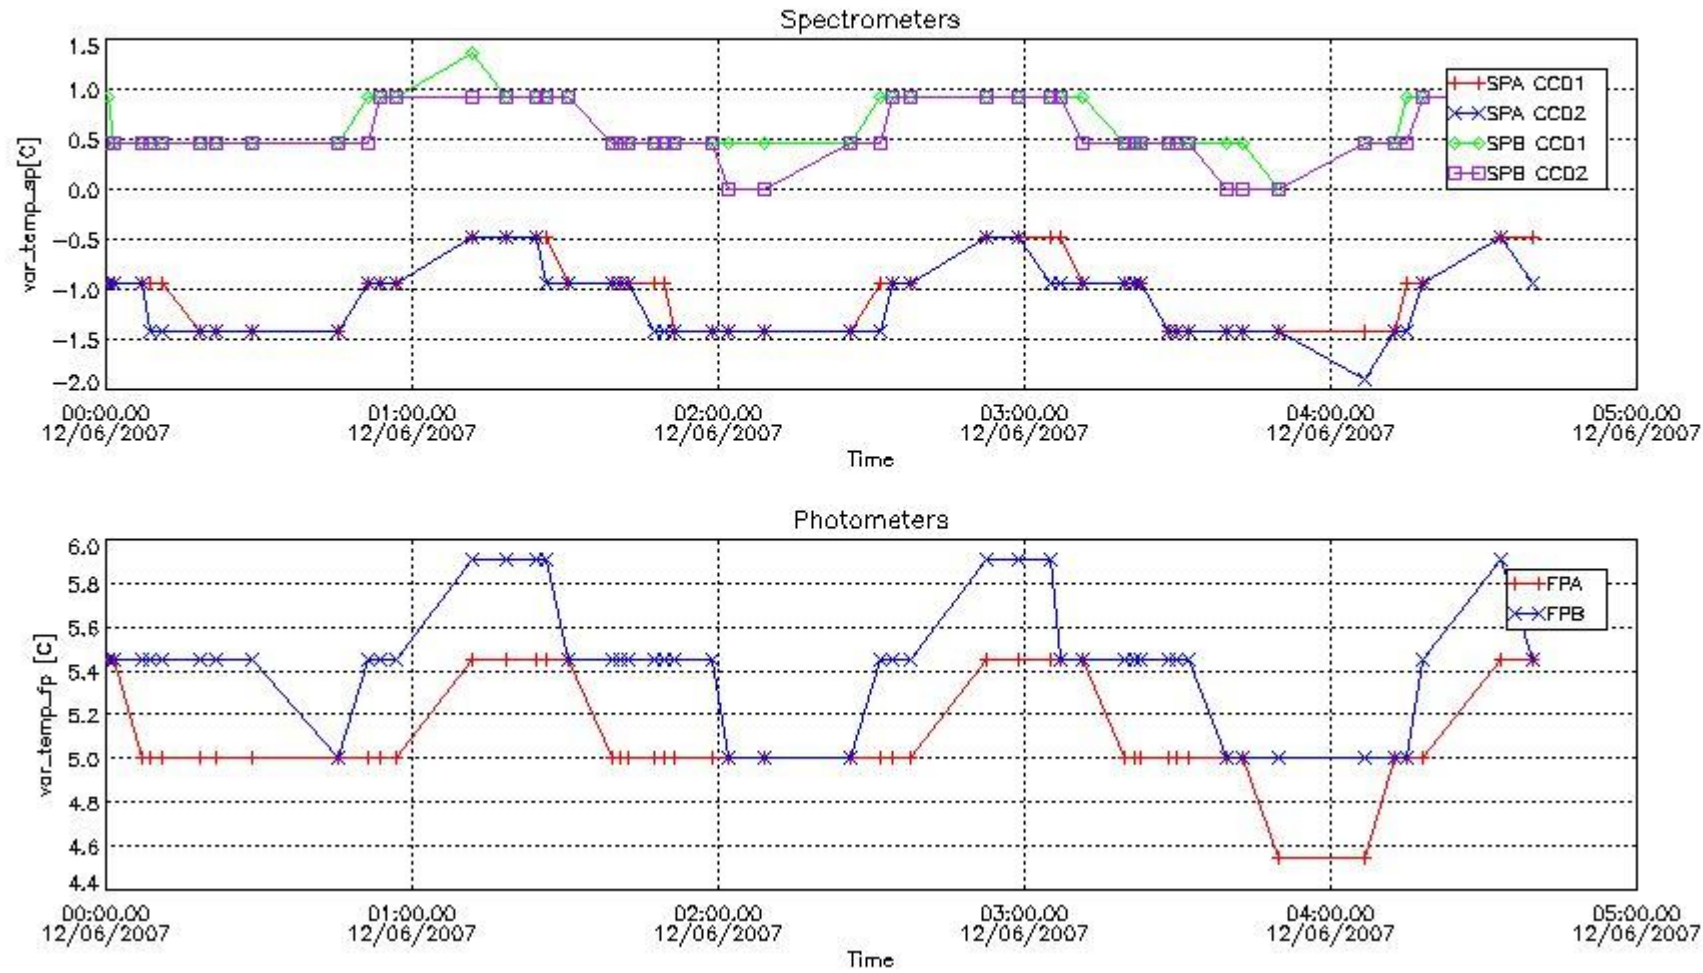

4. Overview of dark signal processing per product

The Dark Charge (DC) is a temperature-dependant signal added to the useful measurements and it is therefore subtracted from them during the processing. There are two phenomena that produce a continuous increase of the DC: the "hot pixels" (a pixel is "hot" when its DC exceeds by a significant amount its value measured on ground at the same temperature) and the "Random Telegraphic Signal" (abrupt change positive or negative of the CCD pixel signal, random in time, affecting only the DC part of the signal and not the photon generated signal).

In this section a list of products that did not use the Dark Sky Area (DSA) observation for the DC computation is given. It is also provided the mean DC plot per product for dark limb products with no error flag set.

4.1 All products used the DSA observation for the DC computation

4.2 Plot of mean dark charges per product: only products in DARK limb conditions without errors are used