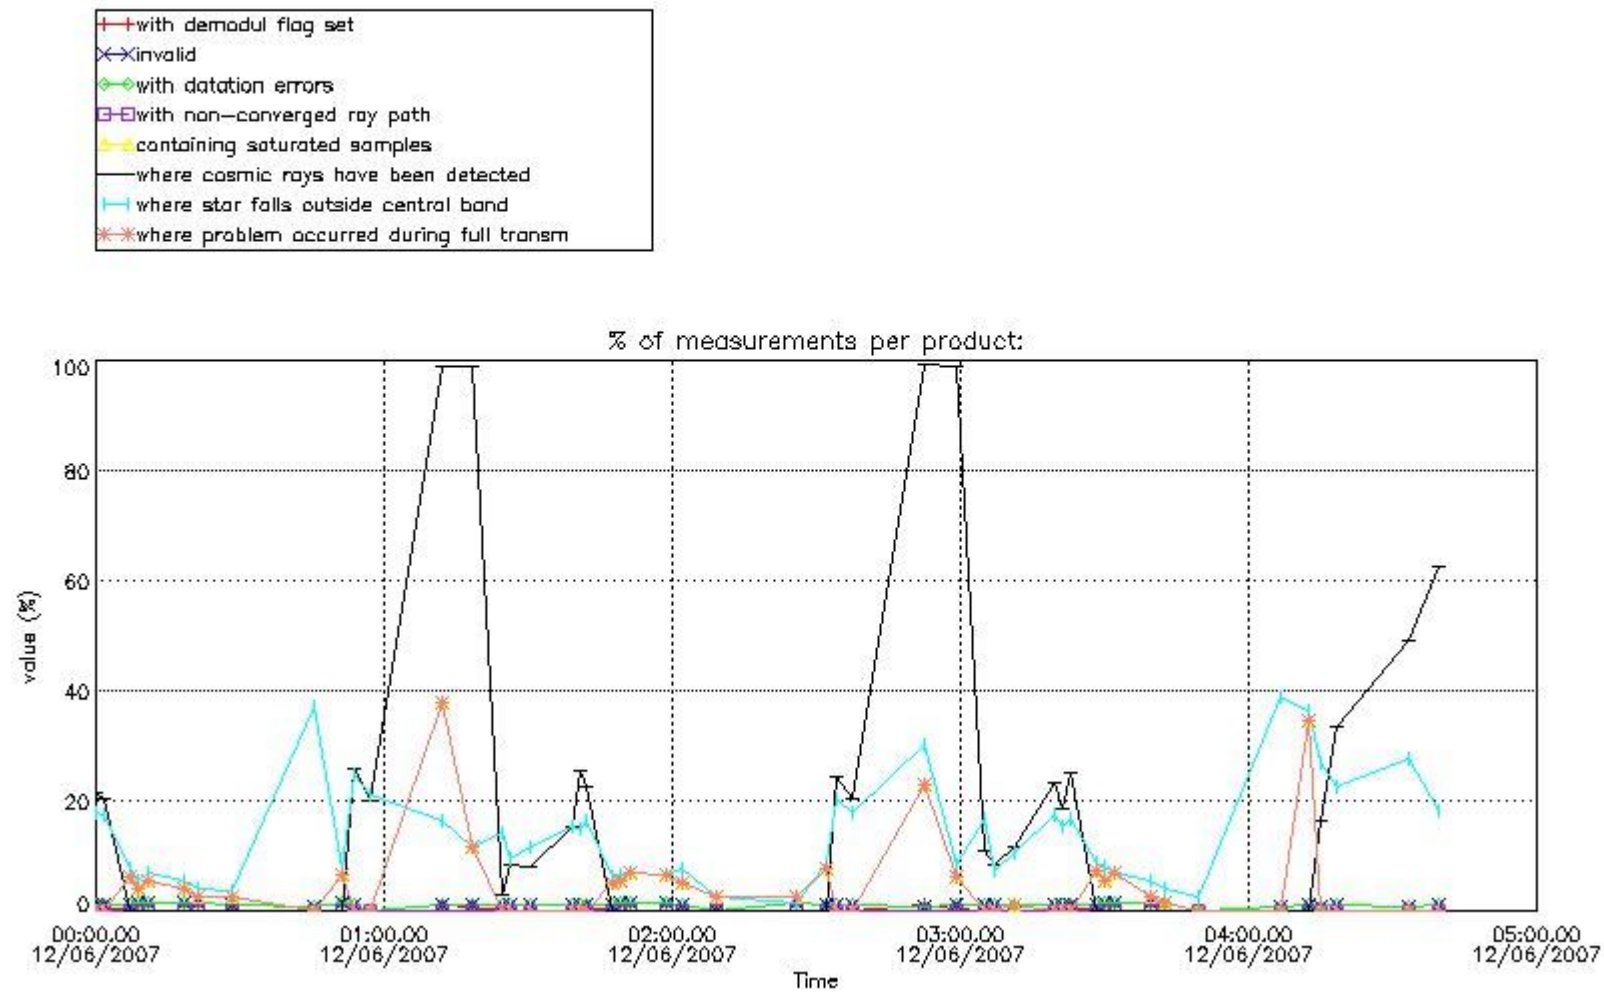

At least one measurement with demodulation flag set:	26.0000 %
Reference spectrum computed from DB:	0.00000 %
Reference spectrum with small number of measurements:	0.00000 %
SATU data not used:	0.00000 %

5.2 Plot quality information per product (time dependant)

5.3 Plot quality information per product (world map)