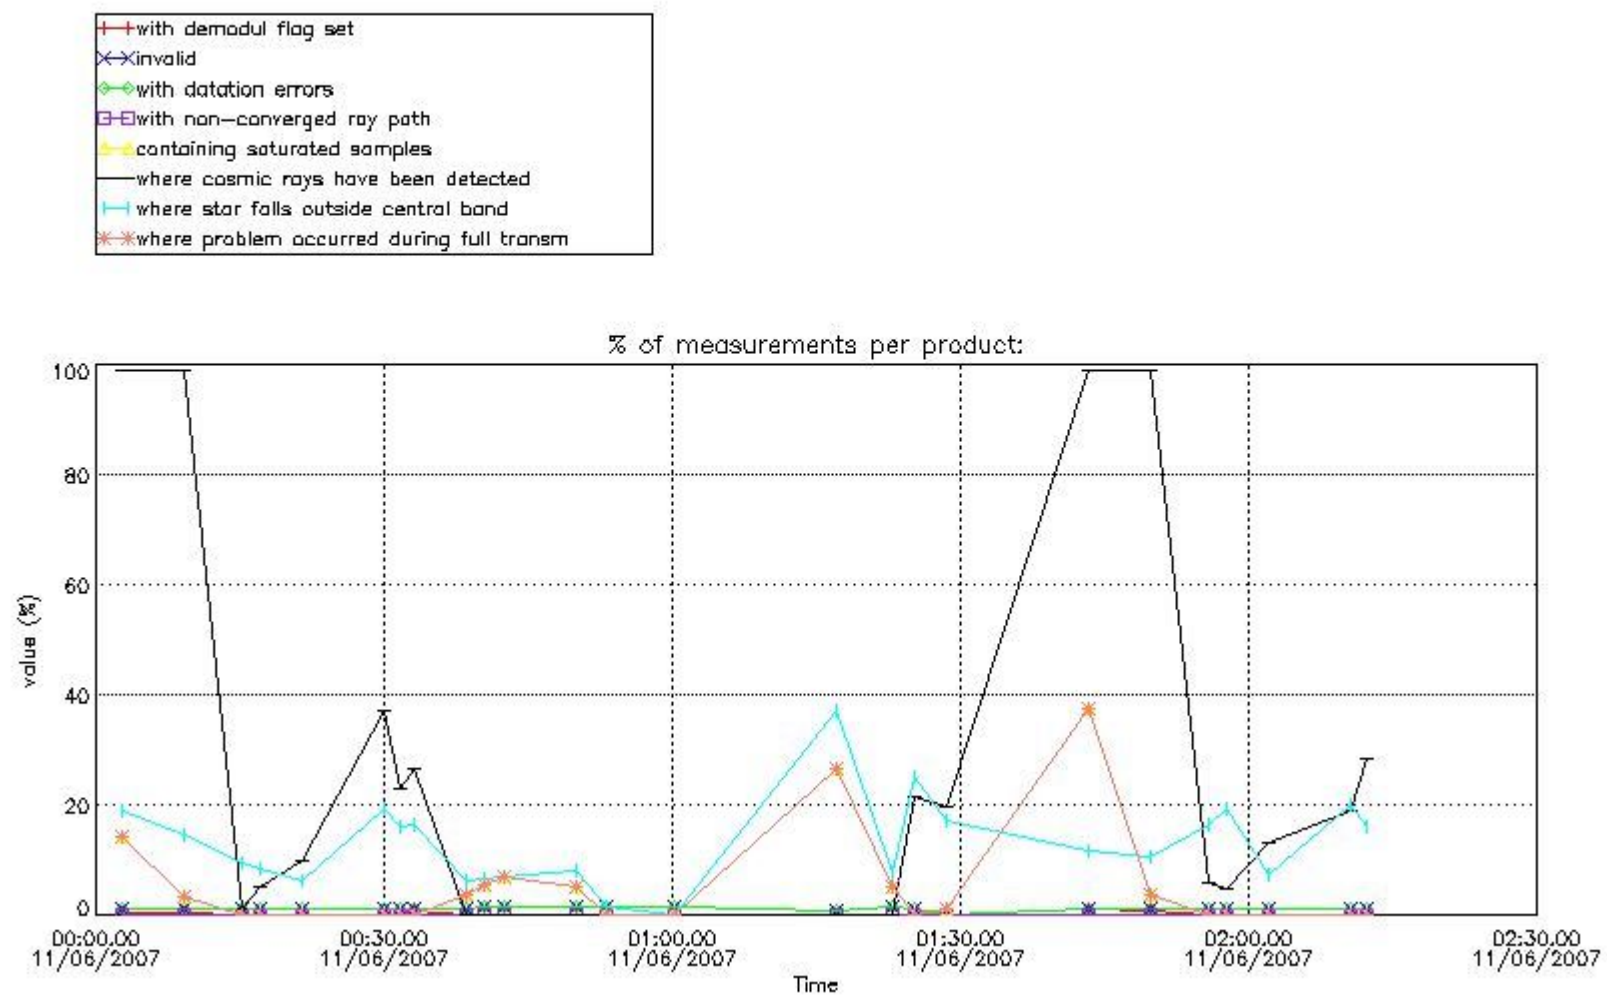

5.1 Percentage of products during reporting period with:

At least one measurement with demodulation flag set:	28.0000 %
Reference spectrum computed from DB:	0.00000 %
Reference spectrum with small number of measurements:	0.00000 %
SATU data not used:	0.00000 %

5.2 Plot quality information per product (time dependant)

5.3 Plot quality information per product (world map)