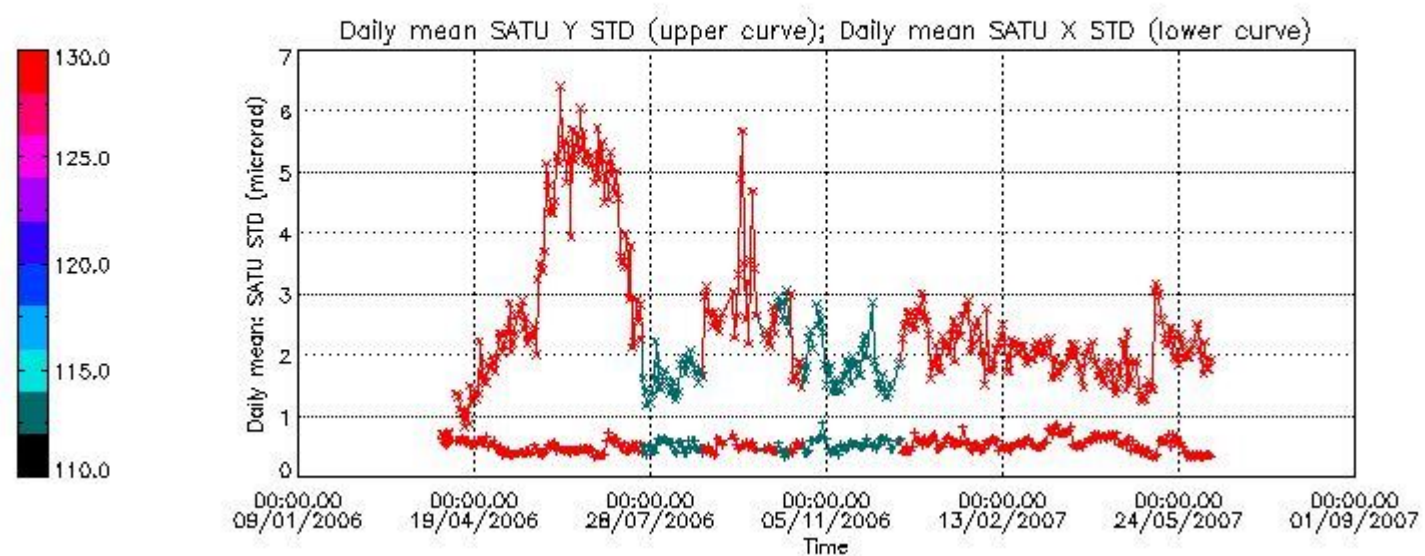

Number of data:	8900.0	8900.0	7100.0	7100.0

7.2.2 Trend of daily SATU NEA St. deviation since 1st April 2006 (dark limb)

The long term trend of the SATU 'X' and 'Y' standard deviations should be constant during the whole mission.

The colorbar represents the start tangent altitude (km) of the occultations.

Upper curve: STD of SATU Y axis

Lower curve: STD of SATU X axis

8. Auxiliary Data Files used for the production reported in section 2.4

The number reported in the third column indicates since which file (see list in section 2.4) the corresponding auxiliary file has been used. The fourth column is the date of those product files.

Type	Auxiliary Filename	Used since product	Used since product date
INST_PHYS_CHARACTERISTICS	GOM_INS_AXNIEC20050627_150713_20030716_120000_20100101_000000	1	11-JUN-2007 00:02:44
CALIBRATION_DATABASE	GOM_CAL_AXVIEC20070605_142211_20070604_000000_20100101_000000	1	11-JUN-2007 00:02:44
LEVEL-1B_PROC_CONFIG	GOM_PR1_AXNIEC20050627_151042_20020301_000000_20100101_000000	1	11-JUN-2007 00:02:44
STAR_CATALOGUE	GOM_CAT_AXVIEC20020121_161009_20020101_000000_20200101_000000	1	11-JUN-2007 00:02:44
STELLAR_SPECTRA_DATABANK	GOM_STS_AXNIEC20040308_103538_20020101_160000_20100101_000000	1	11-JUN-2007 00:02:44
ECMWF_FILE	AUX_ECF_AXNECM20070610_062111_20070610_210000_20070611_090000	1	11-JUN-2007 00:02:44
OPTIONAL_ECMWF_FILE	MISSING	1	11-JUN-2007 00:02:44
ORBIT_DATA_FILE	DOR_NAV_OPNPDE20070610_235726_000054192058_00488_27596_3666.N1	1	11-JUN-2007 00:02:44
ORBIT_DATA_FILE	DOR_NAV_OPNPDE20070611_013304_000041442058_00489_27597_3667.N1	19	11-JUN-2007 01:43:21