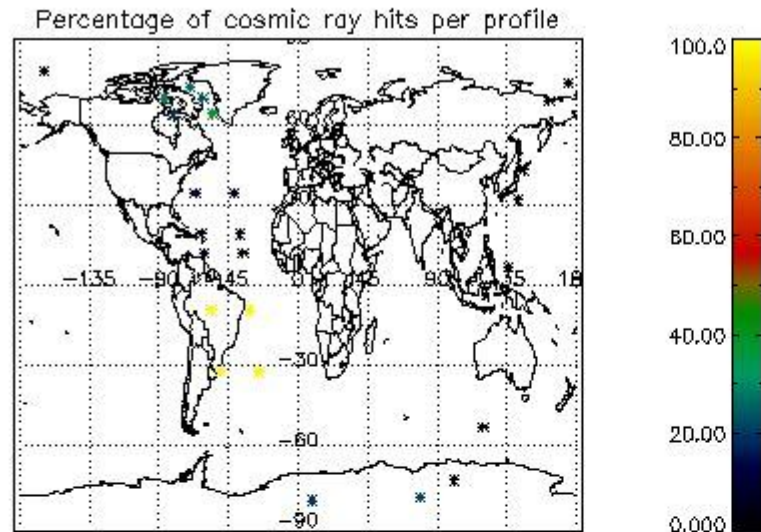

6. Statistics and plot of tangent altitude of the last measurement (DARK & BRIGHT products without errors)

6.1 Statistics on tangent altitude lost:

Statistics	DARK	BRIGHT	TWILIGHT
Mean:	15.559	19.963	12.725
St. deviation:	2.6996	7.2800	0.0000
Maximum:	18.732	28.049	12.725
Minimum:	12.102	3.6015	12.725
Number of data:	8.0000	8.0000	1.0000

6.2 Plot for DARK limb products