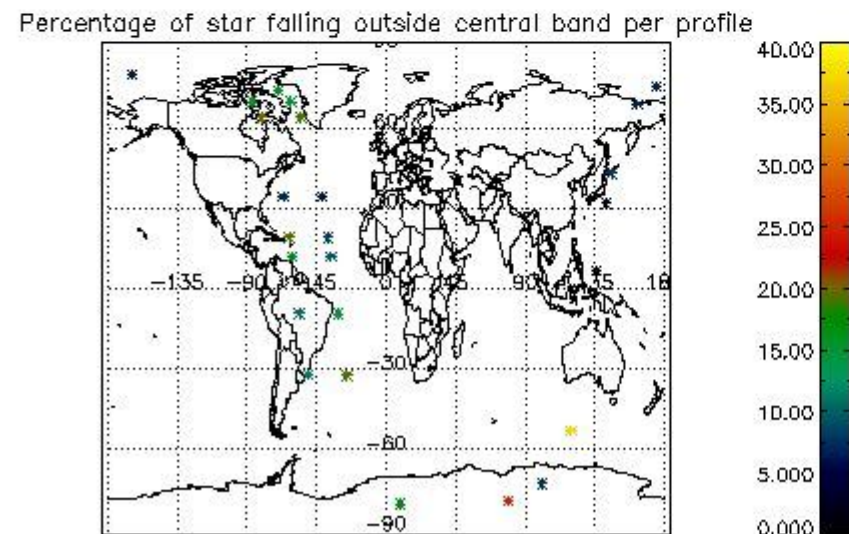

6. Statistics and plot of tangent altitude of the last measurement (DARK & BRIGHT products without errors)

6.1 Statistics on tangent altitude lost:

Statistics	DARK	BRIGHT	TWILIGHT
Mean:	15.559	19.963	12.725
St. deviation:	2.6996	7.2800	0.0000
Maximum:	18.732	28.049	12.725
Minimum:	12.102	3.6015	12.725
Number of data:	8.0000	8.0000	1.0000

6.2 Plot for DARK limb products