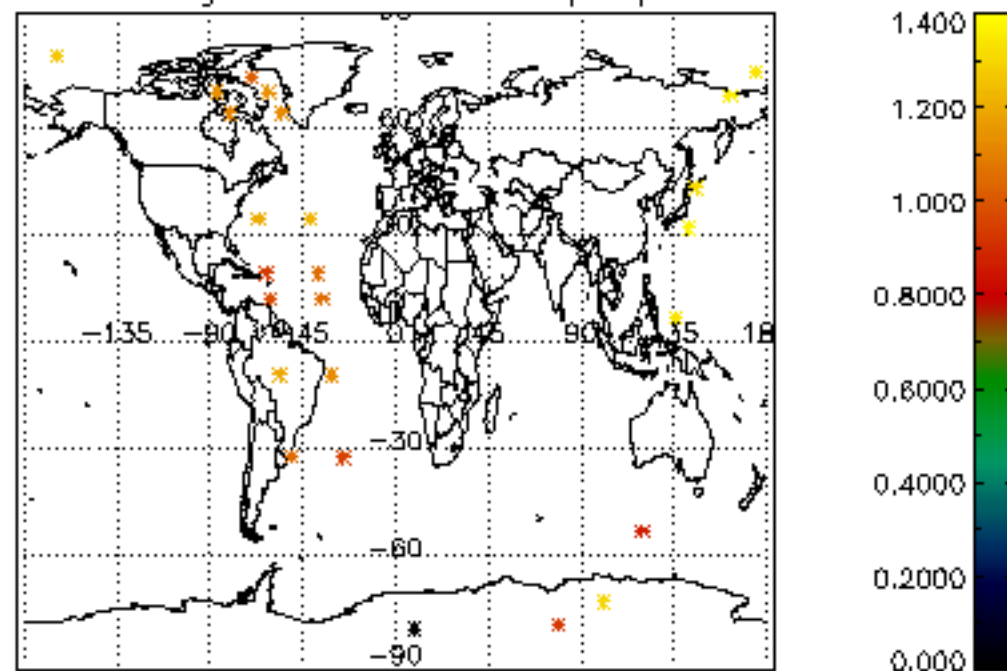

Percentage of datation errors per profile