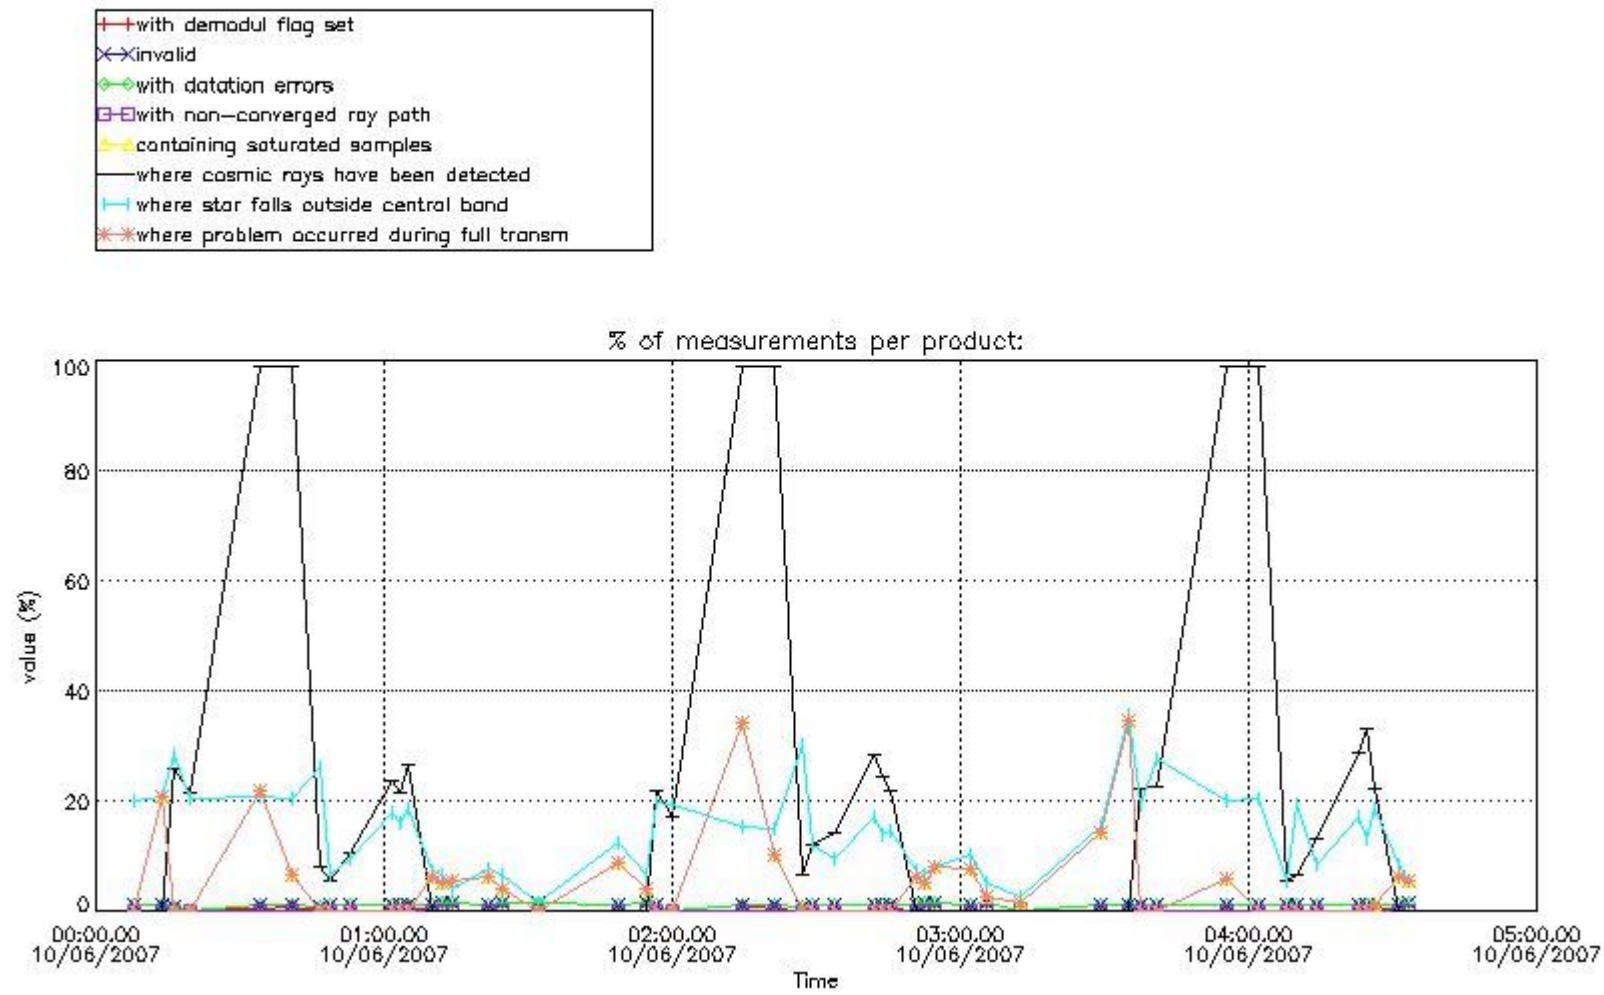

At least one measurement with demodulation flag set:	28.0000 %
Reference spectrum computed from DB:	0.00000 %
Reference spectrum with small number of measurements:	0.00000 %
SATU data not used:	0.00000 %

5.2 Plot quality information per product (time dependant)

5.3 Plot quality information per product (world map)