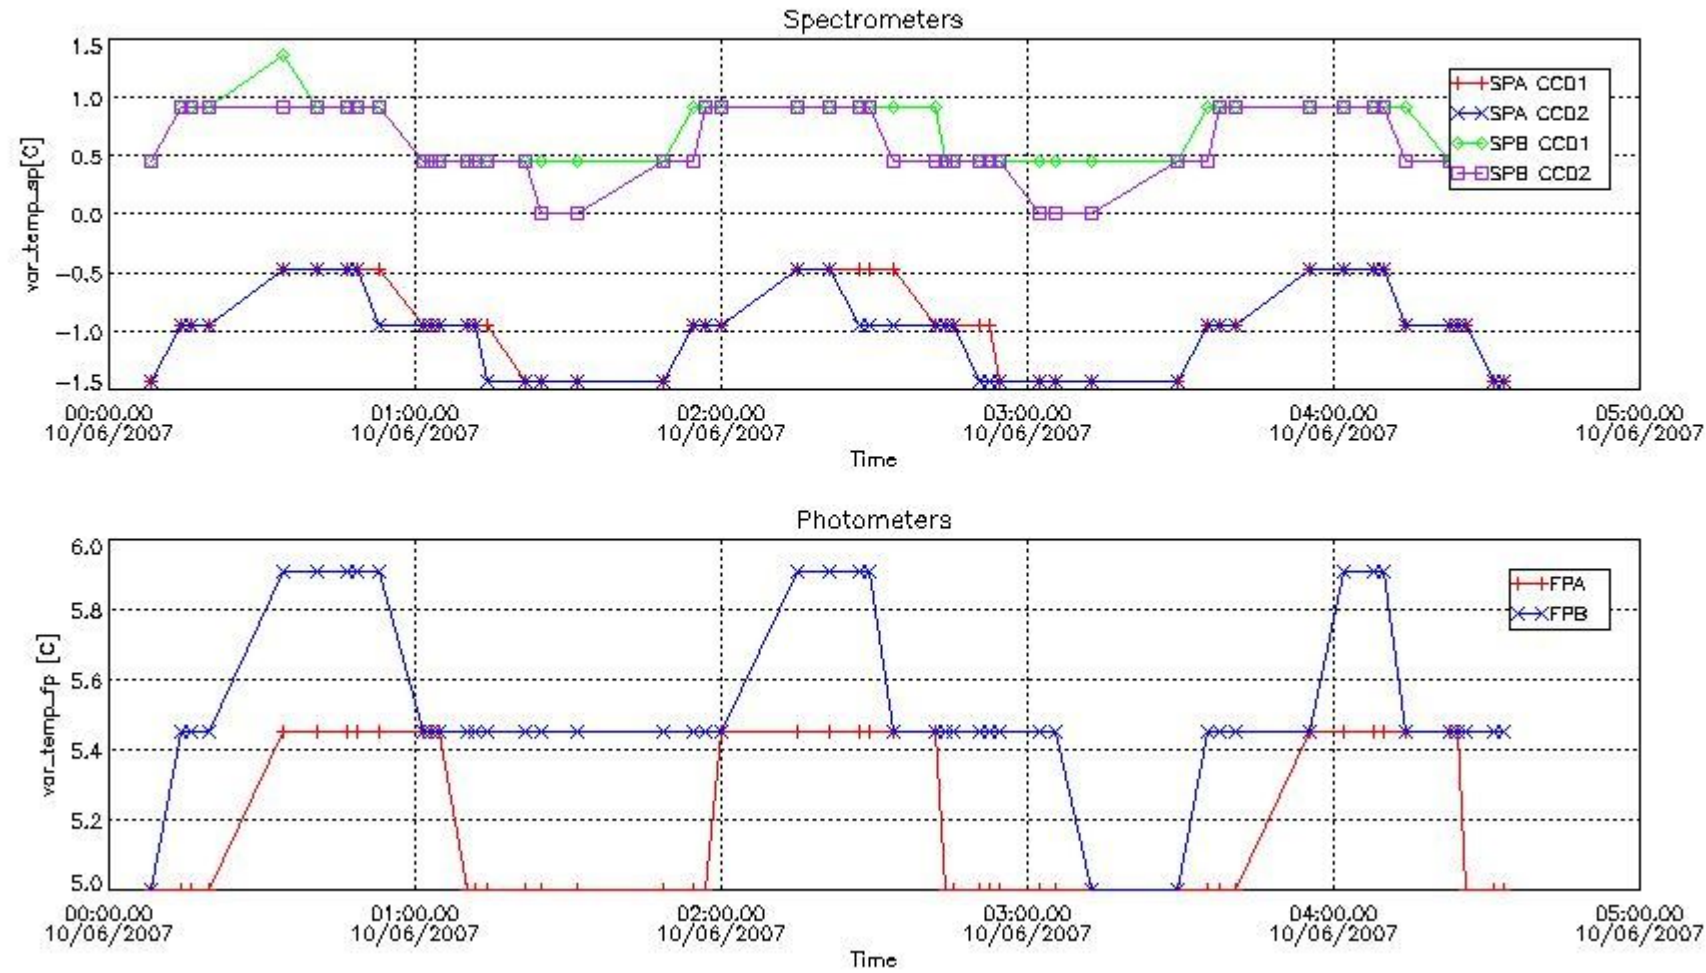

4. Overview of dark signal processing per product

The Dark Charge (DC) is a temperature-dependant signal added to the useful measurements and it is therefore subtracted from them during the processing. There are two phenomena that produce a continuous increase of the DC: the "hot pixels" (a pixel is "hot" when its DC exceeds by a significant amount its value measured on ground at the same temperature) and the "Random Telegraphic Signal" (abrupt change positive or negative of the CCD pixel signal, random in time, affecting only the DC part of the signal and not the photon generated signal).

In this section a list of products that did not use the Dark Sky Area (DSA) observation for the DC computation is given. It is also provided the mean DC plot per product for dark limb products with no error flag set.

4.1 All products used the DSA observation for the DC computation

4.2 Plot of mean dark charges per product: only products in DARK limb conditions without errors are used