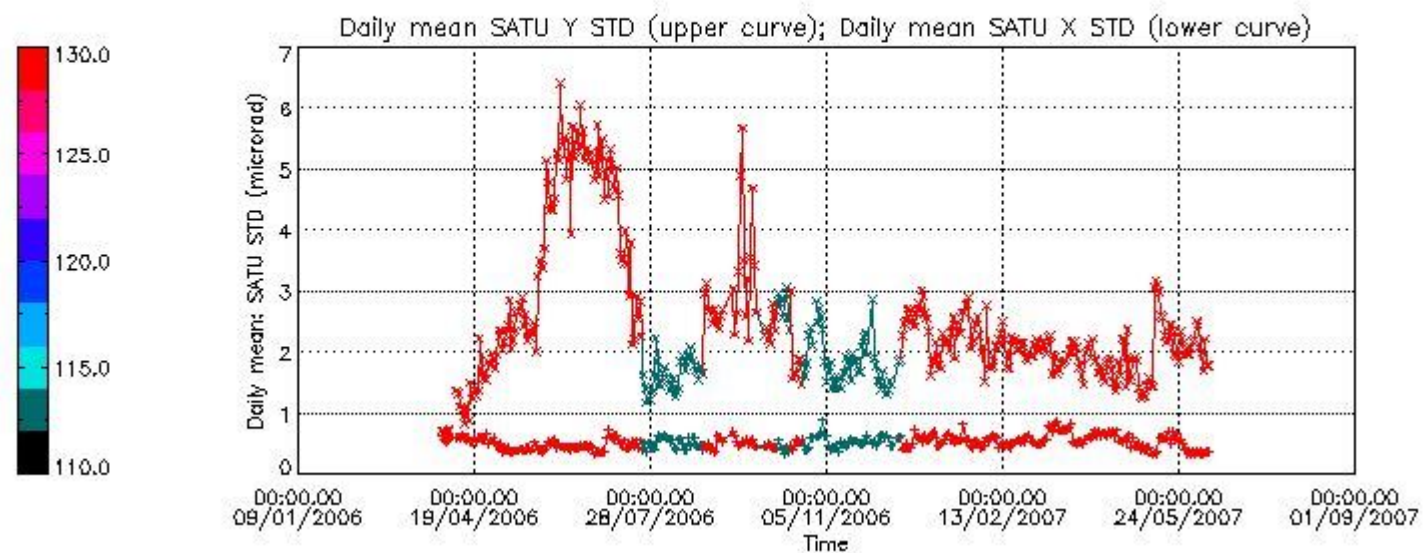

Number of data:	13200.	13200.	20800.	20800.

7.2.2 Trend of daily SATU NEA St. deviation since 1st April 2006 (dark limb)

The long term trend of the SATU 'X' and 'Y' standard deviations should be constant during the whole mission.

The colorbar represents the start tangent altitude (km) of the occultations.

Upper curve: STD of SATU Y axis
Lower curve: STD of SATU X axis

8. Auxiliary Data Files used for the production reported in section 2.4

The number reported in the third column indicates since which file (see list in section 2.4) the corresponding auxiliary file has been used. The fourth column is the date of those product files.

Type	Auxiliary Filename	Used since product	Used since product date
INST_PHYS_CHARACTERISTICS	GOM_INS_AXNIEC20050627_150713_20030716_120000_20100101_000000	1	10-JUN-2007 00:08:04
CALIBRATION_DATABASE	GOM_CAL_AXVIEC20070605_142211_20070604_000000_20100101_000000	1	10-JUN-2007 00:08:04
LEVEL-1B_PROC_CONFIG	GOM_PR1_AXNIEC20050627_151042_20020301_000000_20100101_000000	1	10-JUN-2007 00:08:04
STAR_CATALOGUE	GOM_CAT_AXVIEC20020121_161009_20020101_000000_20200101_000000	1	10-JUN-2007 00:08:04
STELLAR_SPECTRA_DATABANK	GOM_STS_AXNIEC20040308_103538_20020101_160000_20100101_000000	1	10-JUN-2007 00:08:04
ECMWF_FILE	AUX_ECF_AXNECM20070609_063110_20070609_210000_20070610_090000	1	10-JUN-2007 00:08:04
ECMWF_FILE	AUX_ECF_AXNECM20070609_182111_20070610_030000_20070610_150000	37	10-JUN-2007 03:29:15
OPTIONAL_ECMWF_FILE	MISSING	1	10-JUN-2007 00:08:04
ORBIT_DATA_FILE	DOR_NAV_OPNPDE20070609_224829_000057382058_00473_27581_3659.N1	1	10-JUN-2007 00:08:04
ORBIT_DATA_FILE	DOR_NAV_OPNPDE20070610_002927_000054192058_00474_27582_3660.N1	5	10-JUN-2007 00:34:10
ORBIT_DATA_FILE	DOR_NAV_OPNPDE20070610_020505_000041442058_00475_27583_3661.N1	23	10-JUN-2007 02:14:46
ORBIT_DATA_FILE	DOR_NAV_OPNPDE20070610_031928_000057382058_00476_27584_3662.N1	37	10-JUN-2007 03:29:15