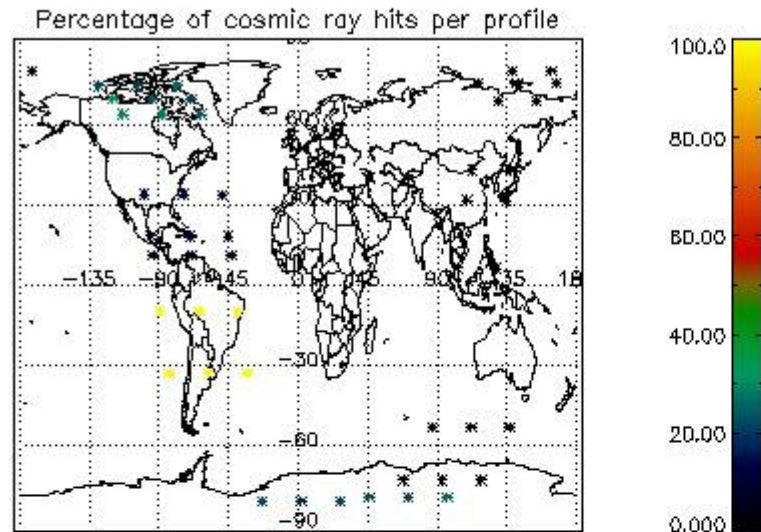

6. Statistics and plot of tangent altitude of the last measurement (DARK & BRIGHT products without errors)

6.1 Statistics on tangent altitude lost:

Statistics	DARK	BRIGHT	TWILIGHT
Mean:	13.450	17.988	10.798
St. deviation:	4.6526	5.3427	2.1754
Maximum:	21.219	26.548	12.212
Minimum:	5.3006	4.2870	8.2930
Number of data:	12.000	23.000	3.0000

6.2 Plot for DARK limb products