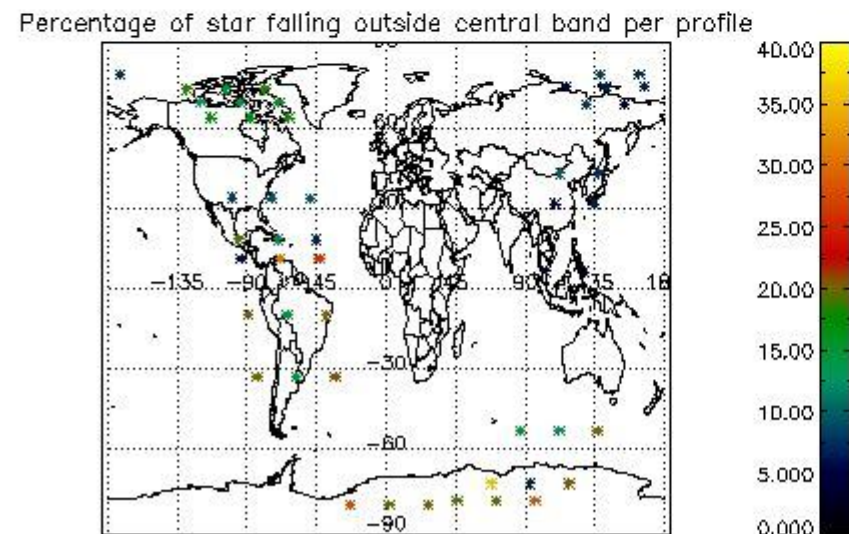

6. Statistics and plot of tangent altitude of the last measurement (DARK & BRIGHT products without errors)

6.1 Statistics on tangent altitude lost:

Statistics	DARK	BRIGHT	TWILIGHT
Mean:	13.450	17.988	10.798
St. deviation:	4.6526	5.3427	2.1754
Maximum:	21.219	26.548	12.212
Minimum:	5.3006	4.2870	8.2930
Number of data:	12.000	23.000	3.0000

6.2 Plot for DARK limb products