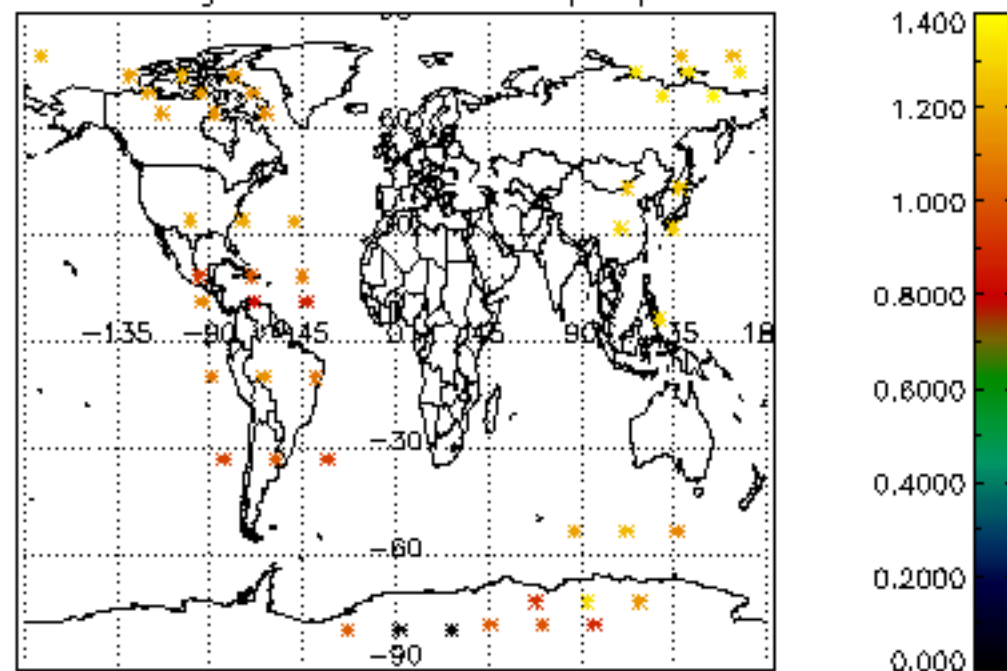

Percentage of datation errors per profile