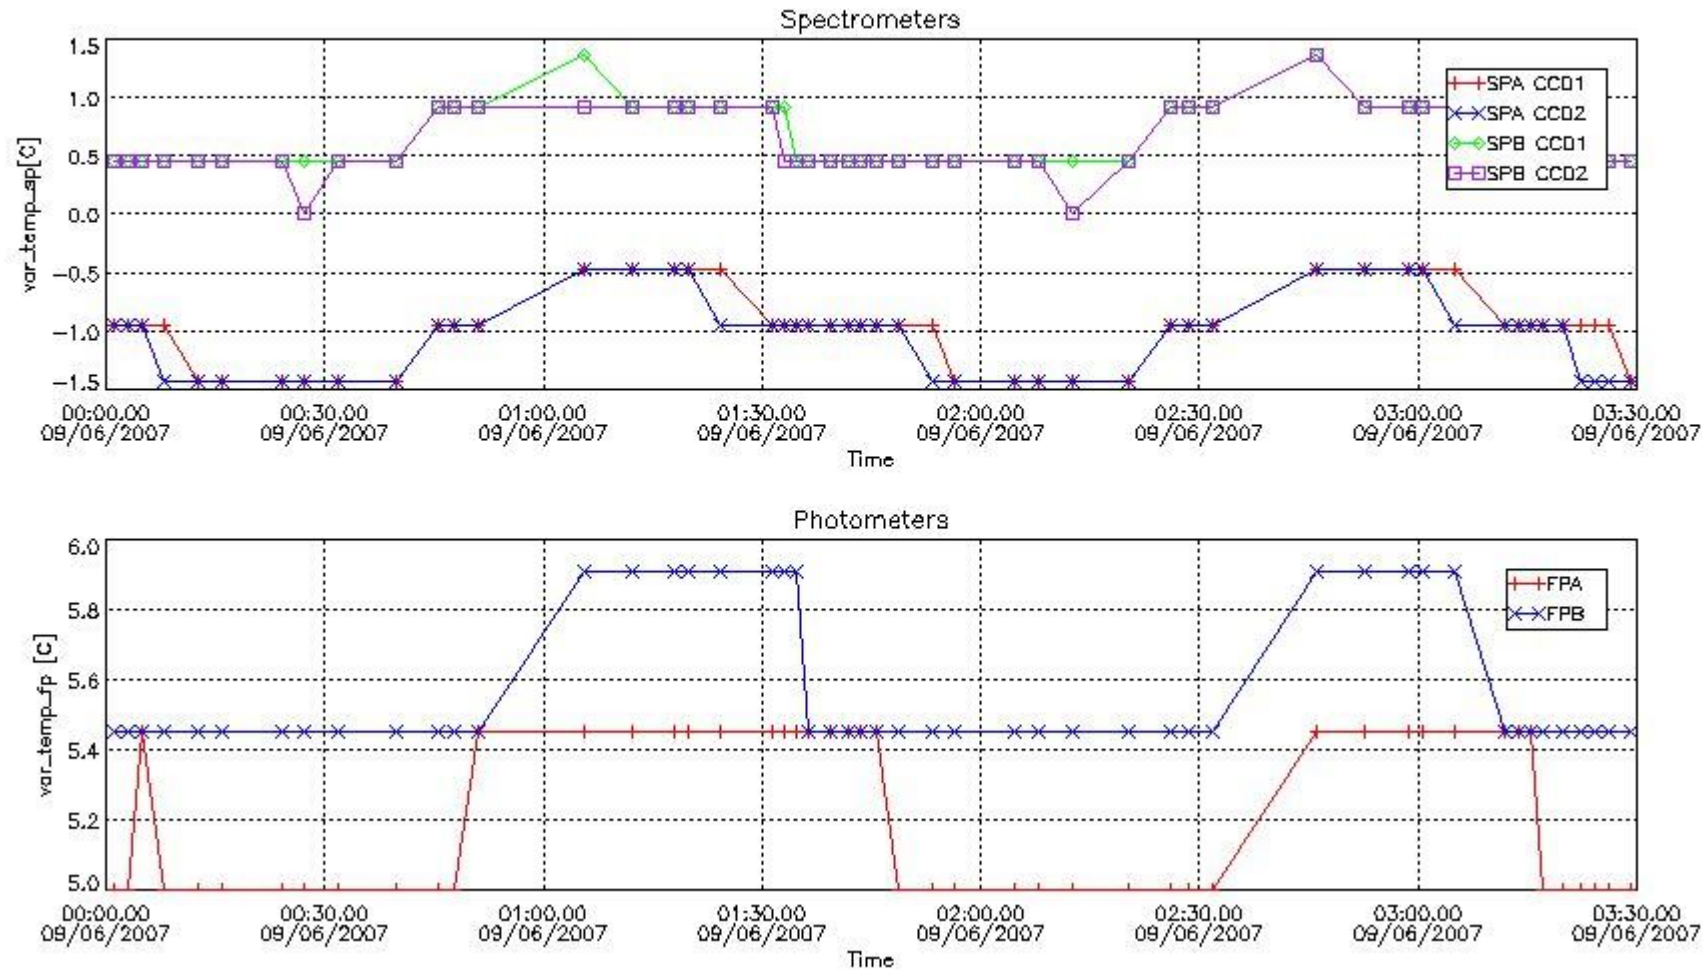

4. Overview of dark signal processing per product

The Dark Charge (DC) is a temperature-dependant signal added to the useful measurements and it is therefore subtracted from them during the processing. There are two phenomena that produce a continuous increase of the DC: the "hot pixels" (a pixel is "hot" when its DC exceeds by a significant amount its value measured on ground at the same temperature) and the "Random Telegraphic Signal" (abrupt change positive or negative of the CCD pixel signal, random in time, affecting only the DC part of the signal and not the photon generated signal).

In this section a list of products that did not use the Dark Sky Area (DSA) observation for the DC computation is given. It is also provided the mean DC plot per product for dark limb products with no error flag set.

4.1 All products used the DSA observation for the DC computation

4.2 Plot of mean dark charges per product: only products in DARK limb conditions without errors are used