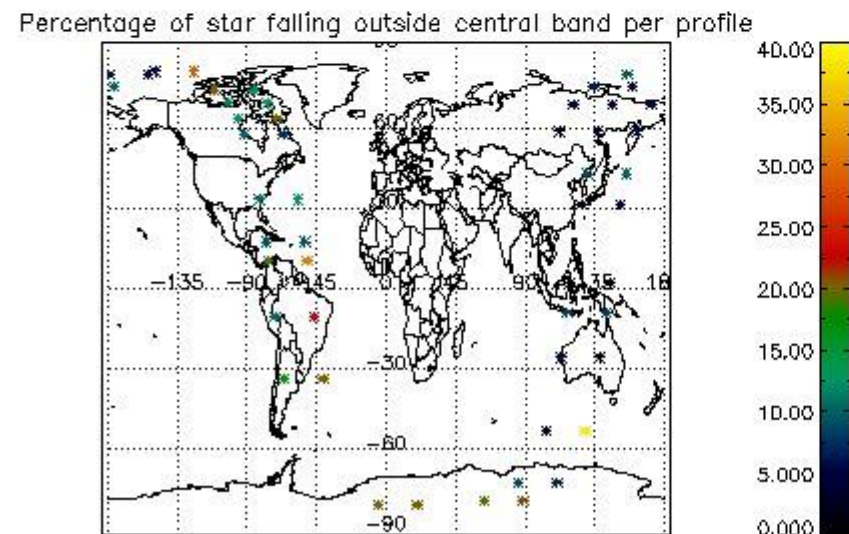

6. Statistics and plot of tangent altitude of the last measurement (DARK & BRIGHT products without errors)

6.1 Statistics on tangent altitude lost:

Statistics	DARK	BRIGHT	TWILIGHT
Mean:	13.422	20.108	11.530
St. deviation:	4.5245	5.5256	0.67630
Maximum:	18.469	29.770	12.008
Minimum:	5.1267	3.7654	11.051
Number of data:	8.0000	30.000	2.0000

6.2 Plot for DARK limb products