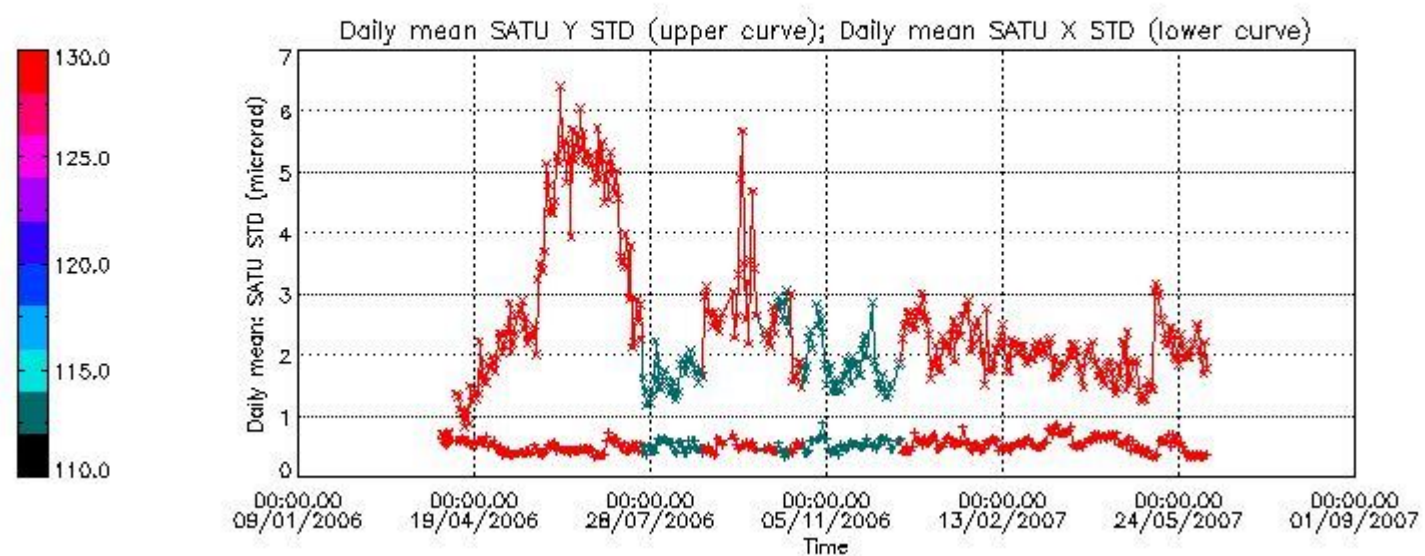

Number of data:	8800.0	8800.0	25900.	25900.

7.2.2 Trend of daily SATU NEA St. deviation since 1st April 2006 (dark limb)

The long term trend of the SATU 'X' and 'Y' standard deviations should be constant during the whole mission.

The colorbar represents the start tangent altitude (km) of the occultations.

Upper curve: STD of SATU Y axis

Lower curve: STD of SATU X axis

8. Auxiliary Data Files used for the production reported in section 2.4

The number reported in the third column indicates since which file (see list in section 2.4) the corresponding auxiliary file has been used. The fourth column is the date of those product files.

Type	Auxiliary Filename	Used since product	Used since product date
INST_PHYS_CHARACTERISTICS	GOM_INS_AXNIEC20050627_150713_20030716_120000_20100101_000000	1	09-JUN-2007 00:01:09
CALIBRATION_DATABASE	GOM_CAL_AXVIEC20070605_142211_20070604_000000_20100101_000000	1	09-JUN-2007 00:01:09
LEVEL-1B_PROC_CONFIG	GOM_PR1_AXNIEC20050627_151042_20020301_000000_20100101_000000	1	09-JUN-2007 00:01:09
STAR_CATALOGUE	GOM_CAT_AXVIEC20020121_161009_20020101_000000_20200101_000000	1	09-JUN-2007 00:01:09
STELLAR_SPECTRA_DATABANK	GOM_STS_AXNIEC20040308_103538_20020101_160000_20100101_000000	1	09-JUN-2007 00:01:09
ECMWF_FILE	AUX_ECF_AXNECM20070608_061111_20070608_210000_20070609_090000	1	09-JUN-2007 00:01:09
OPTIONAL_ECMWF_FILE	MISSING	1	09-JUN-2007 00:01:09
ORBIT_DATA_FILE	DOR_NAV_OPNPDE20070608_213414_000060572058_00458_27566_3651.N1	1	09-JUN-2007 00:01:09
ORBIT_DATA_FILE	DOR_NAV_OPNPDE20070608_232030_000057382058_00459_27567_3652.N1	14	09-JUN-2007 01:05:35
ORBIT_DATA_FILE	DOR_NAV_OPNPDE20070609_021550_000054192058_00461_27569_3654.N1	33	09-JUN-2007 02:20:19