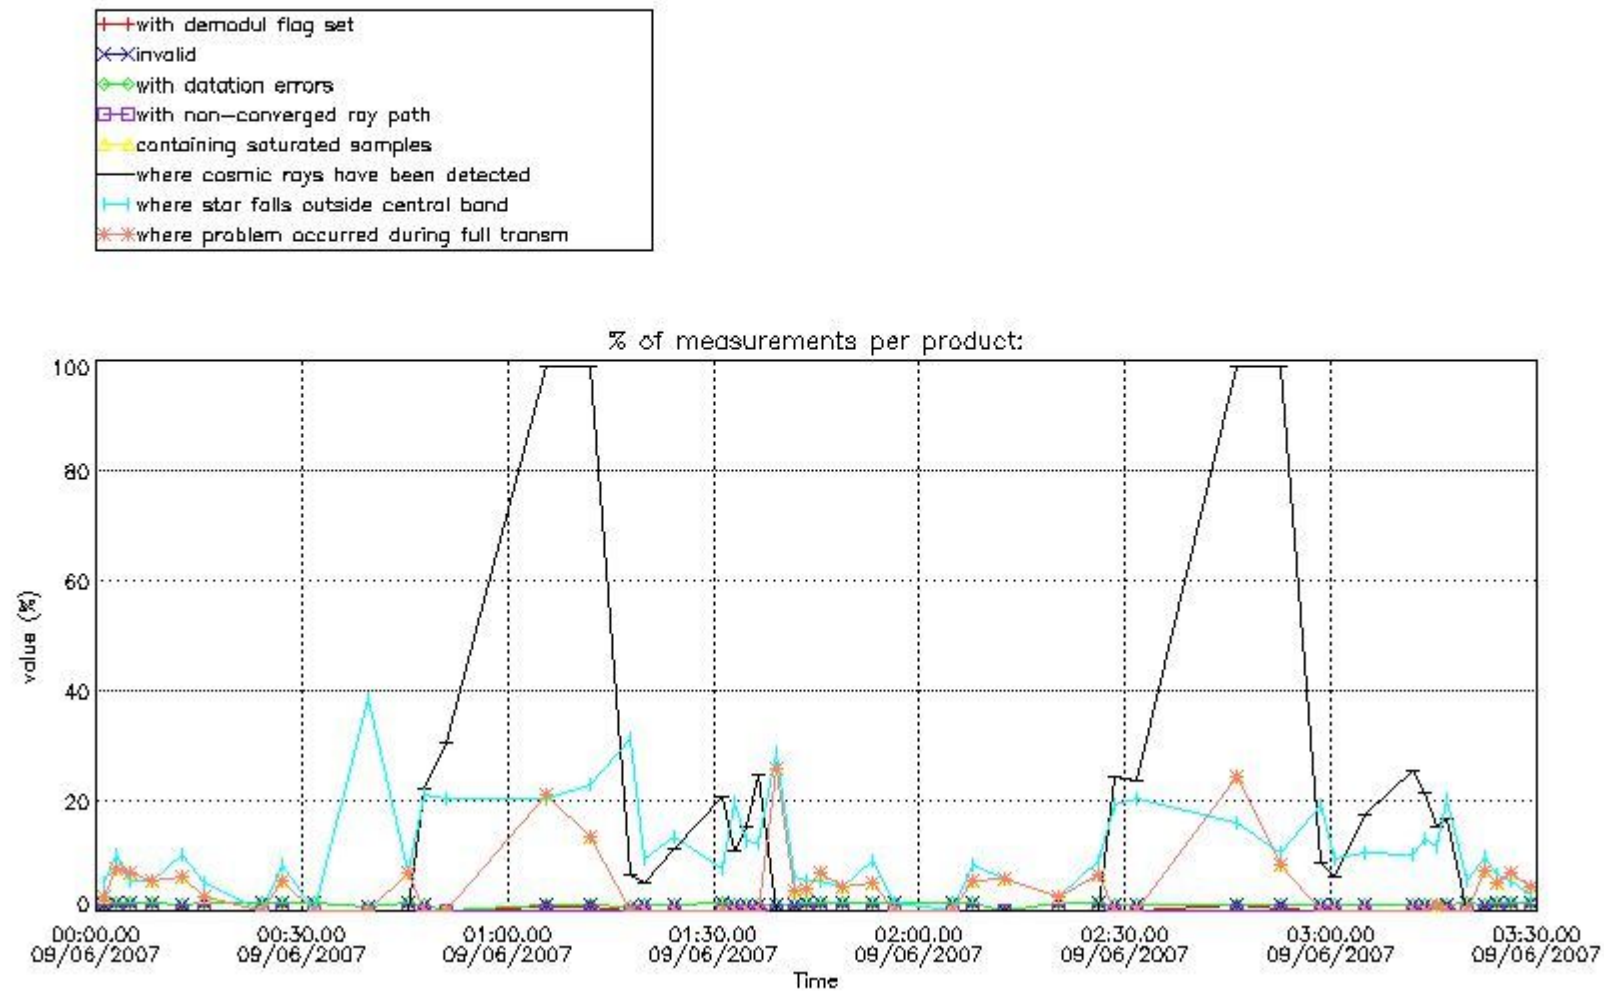

At least one measurement with demodulation flag set:	12.0000 %
Reference spectrum computed from DB:	0.00000 %
Reference spectrum with small number of measurements:	0.00000 %
SATU data not used:	0.00000 %

5.2 Plot quality information per product (time dependant)

5.3 Plot quality information per product (world map)