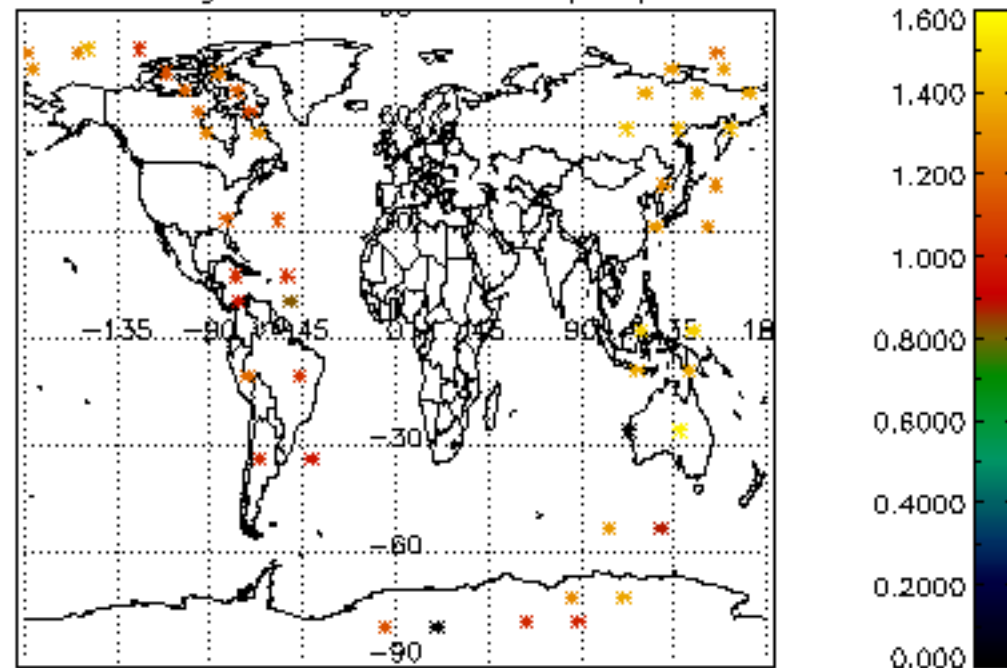

Percentage of datation errors per profile