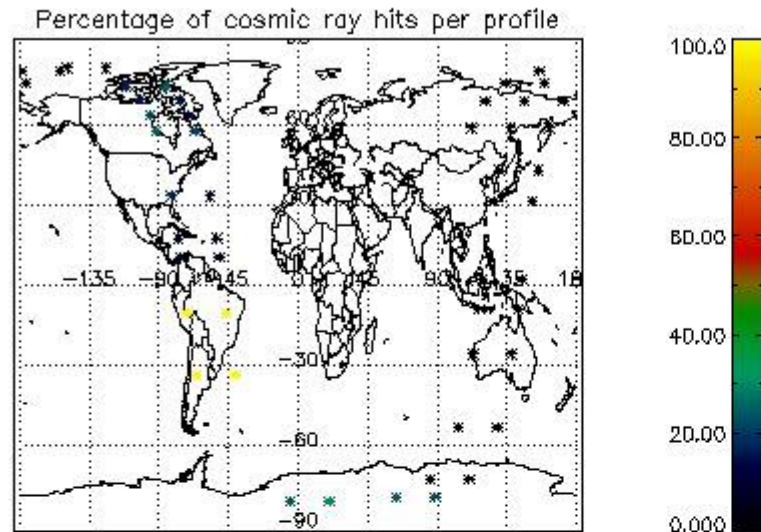

6. Statistics and plot of tangent altitude of the last measurement (DARK & BRIGHT products without errors)

6.1 Statistics on tangent altitude lost:

Statistics	DARK	BRIGHT	TWILIGHT
Mean:	13.422	20.108	11.530
St. deviation:	4.5245	5.5256	0.67630
Maximum:	18.469	29.770	12.008
Minimum:	5.1267	3.7654	11.051
Number of data:	8.0000	30.000	2.0000

6.2 Plot for DARK limb products