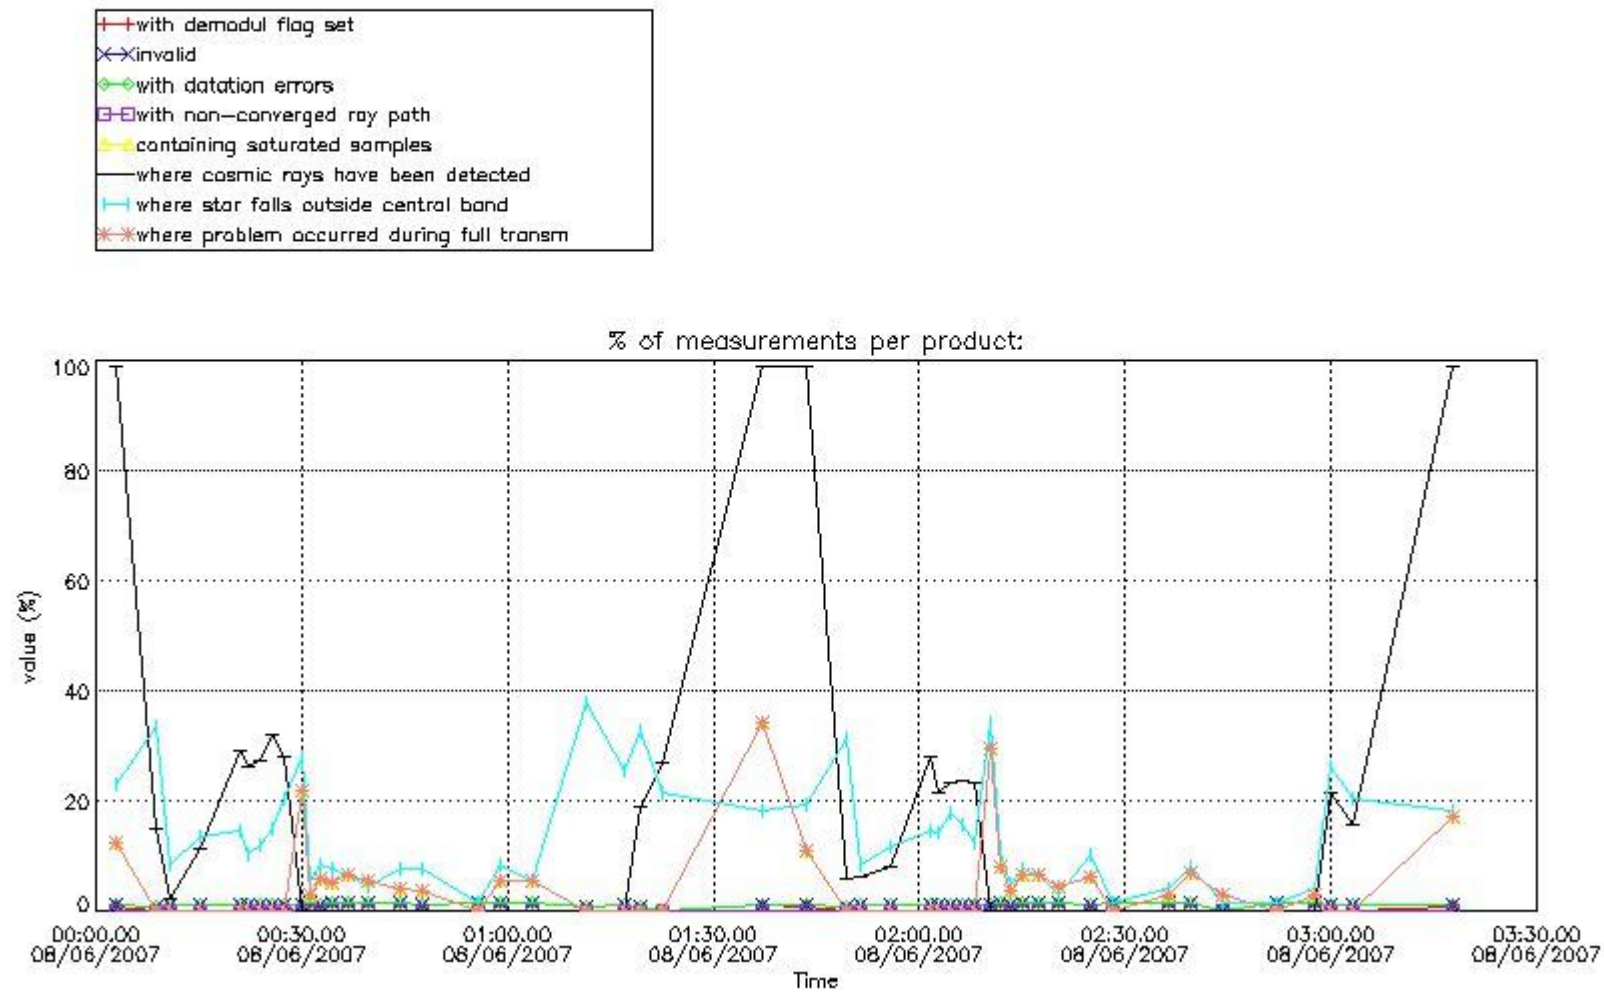

At least one measurement with demodulation flag set:	24.0000 %
Reference spectrum computed from DB:	0.00000 %
Reference spectrum with small number of measurements:	0.00000 %
SATU data not used:	0.00000 %

5.2 Plot quality information per product (time dependant)

5.3 Plot quality information per product (world map)