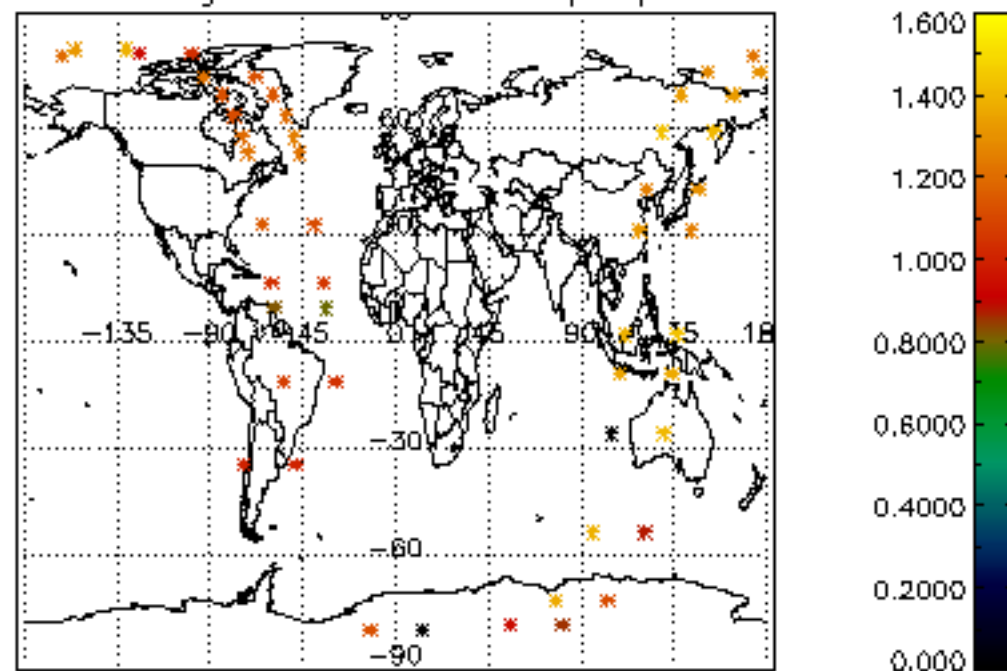

Percentage of cosmic ray hits per profile

Percentage of datation errors per profile

Percentage of star falling outside central band per profile

Percentage of saturation errors per profile

Tangent altitude at which the star is lost