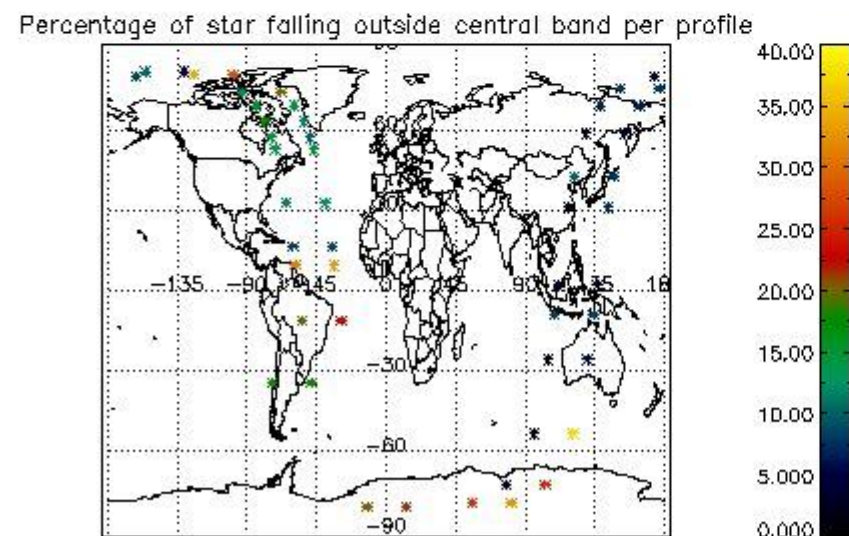

6. Statistics and plot of tangent altitude of the last measurement (DARK & BRIGHT products without errors)

6.1 Statistics on tangent altitude lost:

Statistics	DARK	BRIGHT	TWILIGHT
Mean:	11.808	18.520	10.895
St. deviation:	5.4126	6.7780	0.16630
Maximum:	18.969	27.723	11.012
Minimum:	3.8991	3.6347	10.777
Number of data:	8.0000	28.000	2.0000

6.2 Plot for DARK limb products