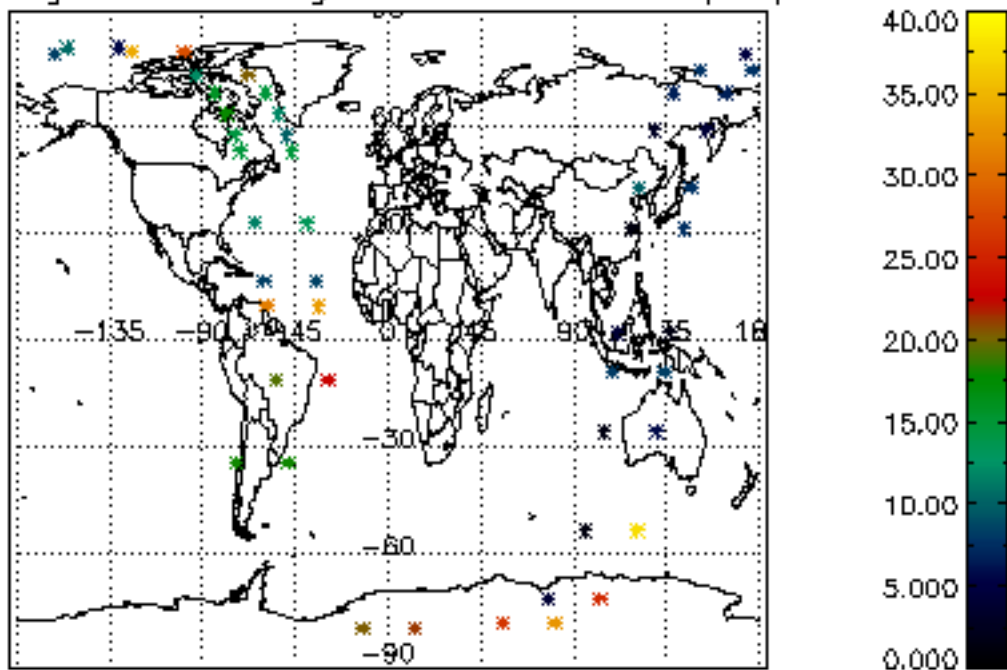

Percentage of cosmic ray hits per profile

Percentage of datation errors per profile

Percentage of star falling outside central band per profile

Percentage of saturation errors per profile

Tangent altitude at which the star is lost