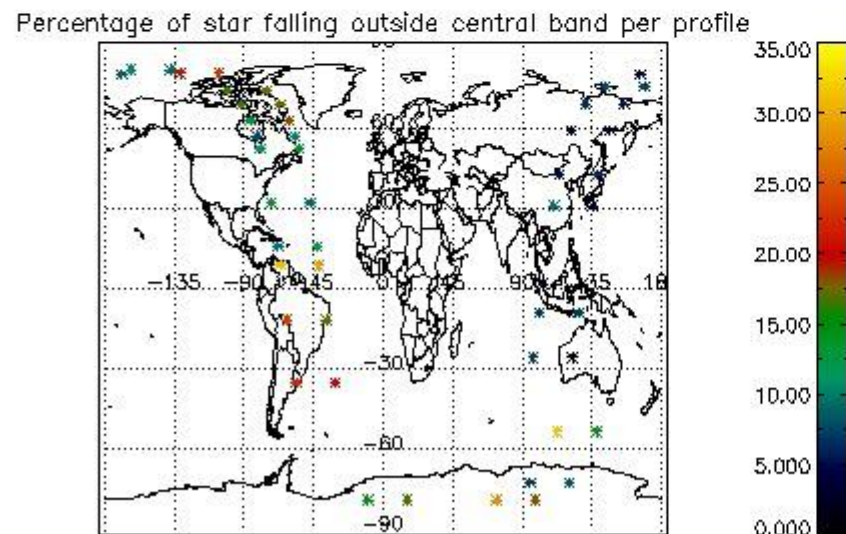

6. Statistics and plot of tangent altitude of the last measurement (DARK & BRIGHT products without errors)

6.1 Statistics on tangent altitude lost:

Statistics	DARK	BRIGHT	TWILIGHT
Mean:	11.620	19.425	14.540
St. deviation:	4.8679	5.2016	0.90385
Maximum:	18.165	28.907	15.179
Minimum:	4.8098	6.9257	13.901
Number of data:	8.0000	28.000	2.0000

6.2 Plot for DARK limb products