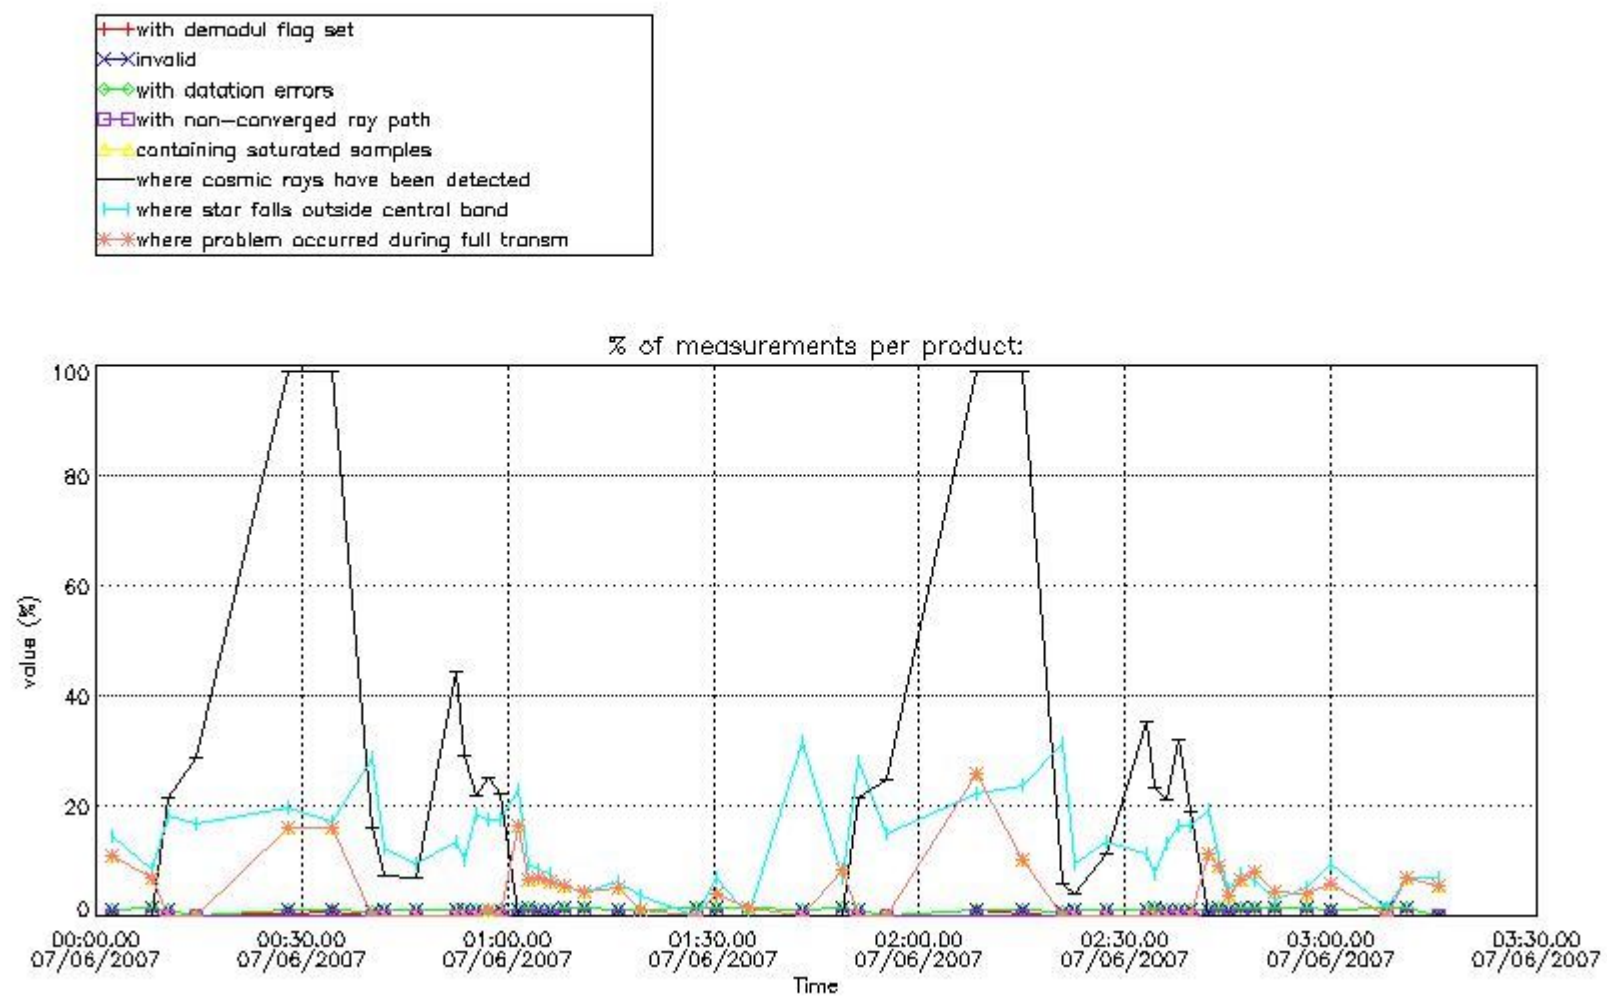

At least one measurement with demodulation flag set:	12.0000 %
Reference spectrum computed from DB:	0.00000 %
Reference spectrum with small number of measurements:	0.00000 %
SATU data not used:	0.00000 %

5.2 Plot quality information per product (time dependant)

5.3 Plot quality information per product (world map)