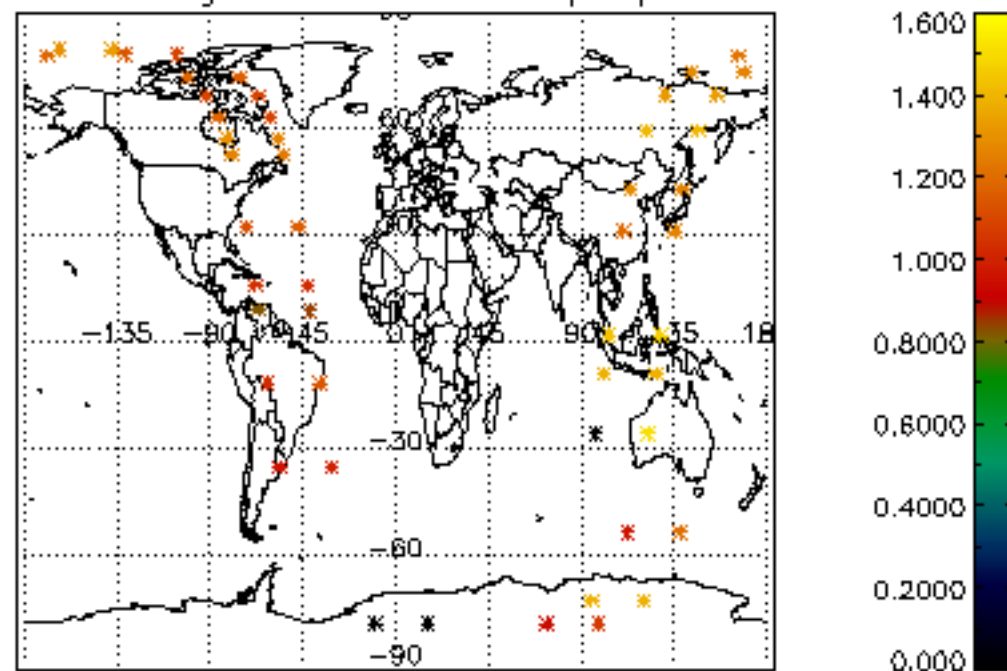

Percentage of datation errors per profile