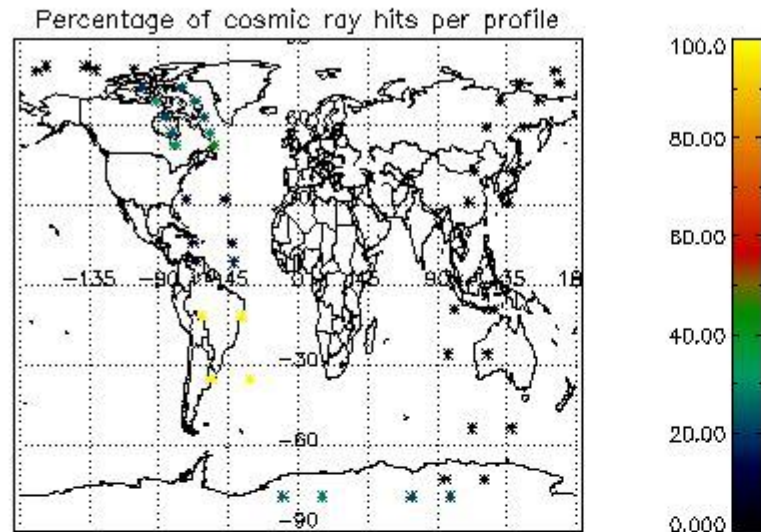

6. Statistics and plot of tangent altitude of the last measurement (DARK & BRIGHT products without errors)

6.1 Statistics on tangent altitude lost:

Statistics	DARK	BRIGHT	TWILIGHT
Mean:	11.620	19.425	14.540
St. deviation:	4.8679	5.2016	0.90385
Maximum:	18.165	28.907	15.179
Minimum:	4.8098	6.9257	13.901
Number of data:	8.0000	28.000	2.0000

6.2 Plot for DARK limb products