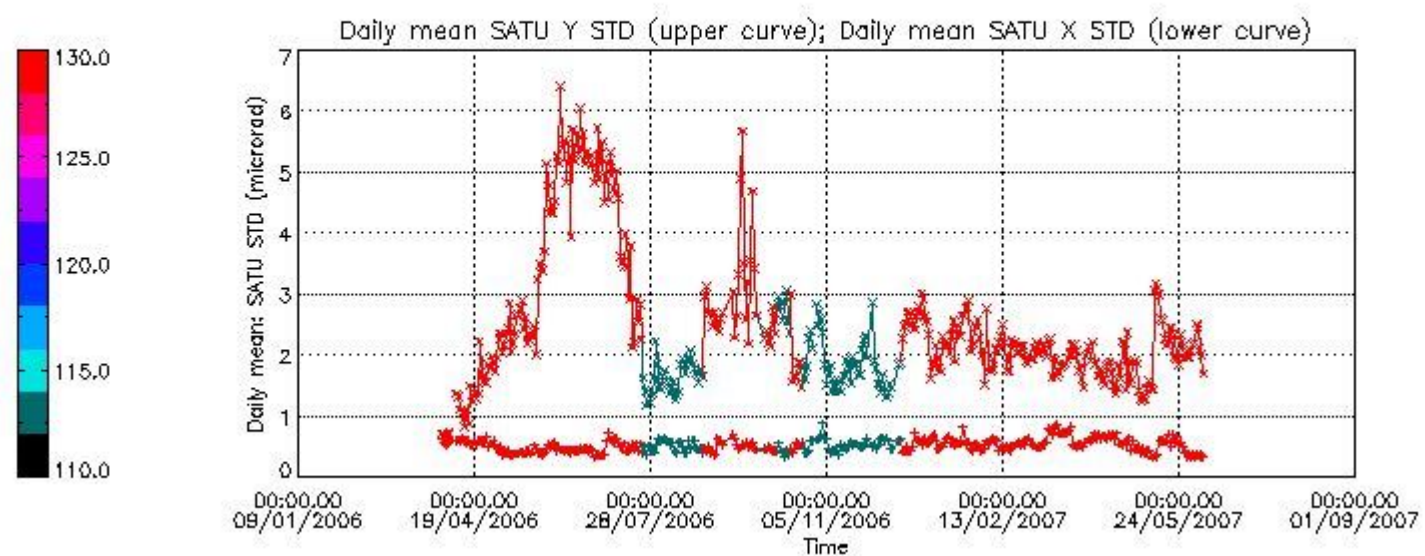

Number of data:	8600.0	8600.0	24500.	24500.

7.2.2 Trend of daily SATU NEA St. deviation since 1st April 2006 (dark limb)

The long term trend of the SATU 'X' and 'Y' standard deviations should be constant during the whole mission.

The colorbar represents the start tangent altitude (km) of the occultations.

Upper curve: STD of SATU Y axis

Lower curve: STD of SATU X axis

8. Auxiliary Data Files used for the production reported in section 2.4

The number reported in the third column indicates since which file (see list in section 2.4) the corresponding auxiliary file has been used. The fourth column is the date of those product files.

Type	Auxiliary Filename	Used since product	Used since product date
INST_PHYS_CHARACTERISTICS	GOM_INS_AXNIEC20050627_150713_20030716_120000_20100101_000000	1	07-JUN-2007 00:02:25
CALIBRATION_DATABASE	GOM_CAL_AXVIEC20070605_142211_20070604_000000_20100101_000000	1	07-JUN-2007 00:02:25
LEVEL-1B_PROC_CONFIG	GOM_PR1_AXNIEC20050627_151042_20020301_000000_20100101_000000	1	07-JUN-2007 00:02:25
STAR_CATALOGUE	GOM_CAT_AXVIEC20020121_161009_20020101_000000_20200101_000000	1	07-JUN-2007 00:02:25
STELLAR_SPECTRA_DATABANK	GOM_STS_AXNIEC20040308_103538_20020101_160000_20100101_000000	1	07-JUN-2007 00:02:25
ECMWF_FILE	AUX_ECF_AXNECM20070606_062110_20070606_210000_20070607_090000	1	07-JUN-2007 00:02:25
OPTIONAL_ECMWF_FILE	MISSING	1	07-JUN-2007 00:02:25
ORBIT_DATA_FILE	DOR_NAV_OPNPDE20070606_205718_000060572058_00429_27537_3638.N1	1	07-JUN-2007 00:02:25
ORBIT_DATA_FILE	DOR_NAV_OPNPDE20070606_224334_000057382058_00430_27538_3639.N1	5	07-JUN-2007 00:27:51
ORBIT_DATA_FILE	DOR_NAV_OPNPDE20070607_002431_000054192058_00431_27539_3640.N1	30	07-JUN-2007 02:08:28