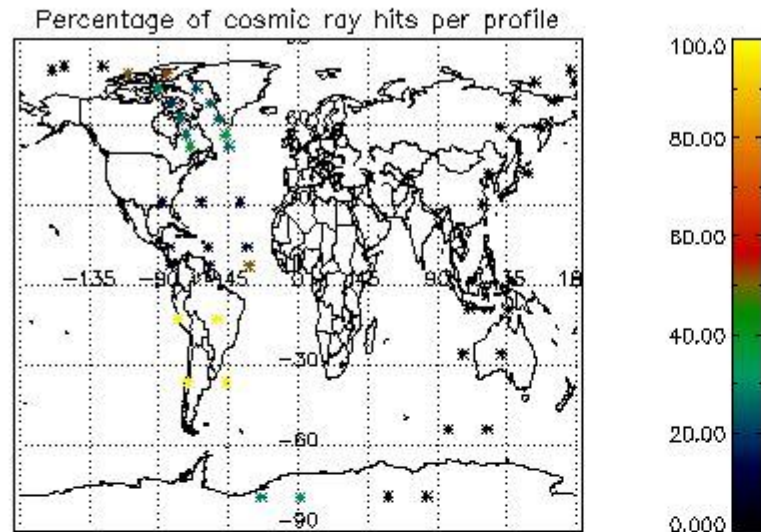

6. Statistics and plot of tangent altitude of the last measurement (DARK & BRIGHT products without errors)

6.1 Statistics on tangent altitude lost:

Statistics	DARK	BRIGHT	TWILIGHT
Mean:	15.317	19.405	14.253
St. deviation:	5.2797	6.3289	1.7580
Maximum:	22.852	34.676	15.497
Minimum:	5.1028	2.8351	13.010
Number of data:	10.000	23.000	2.0000

6.2 Plot for DARK limb products