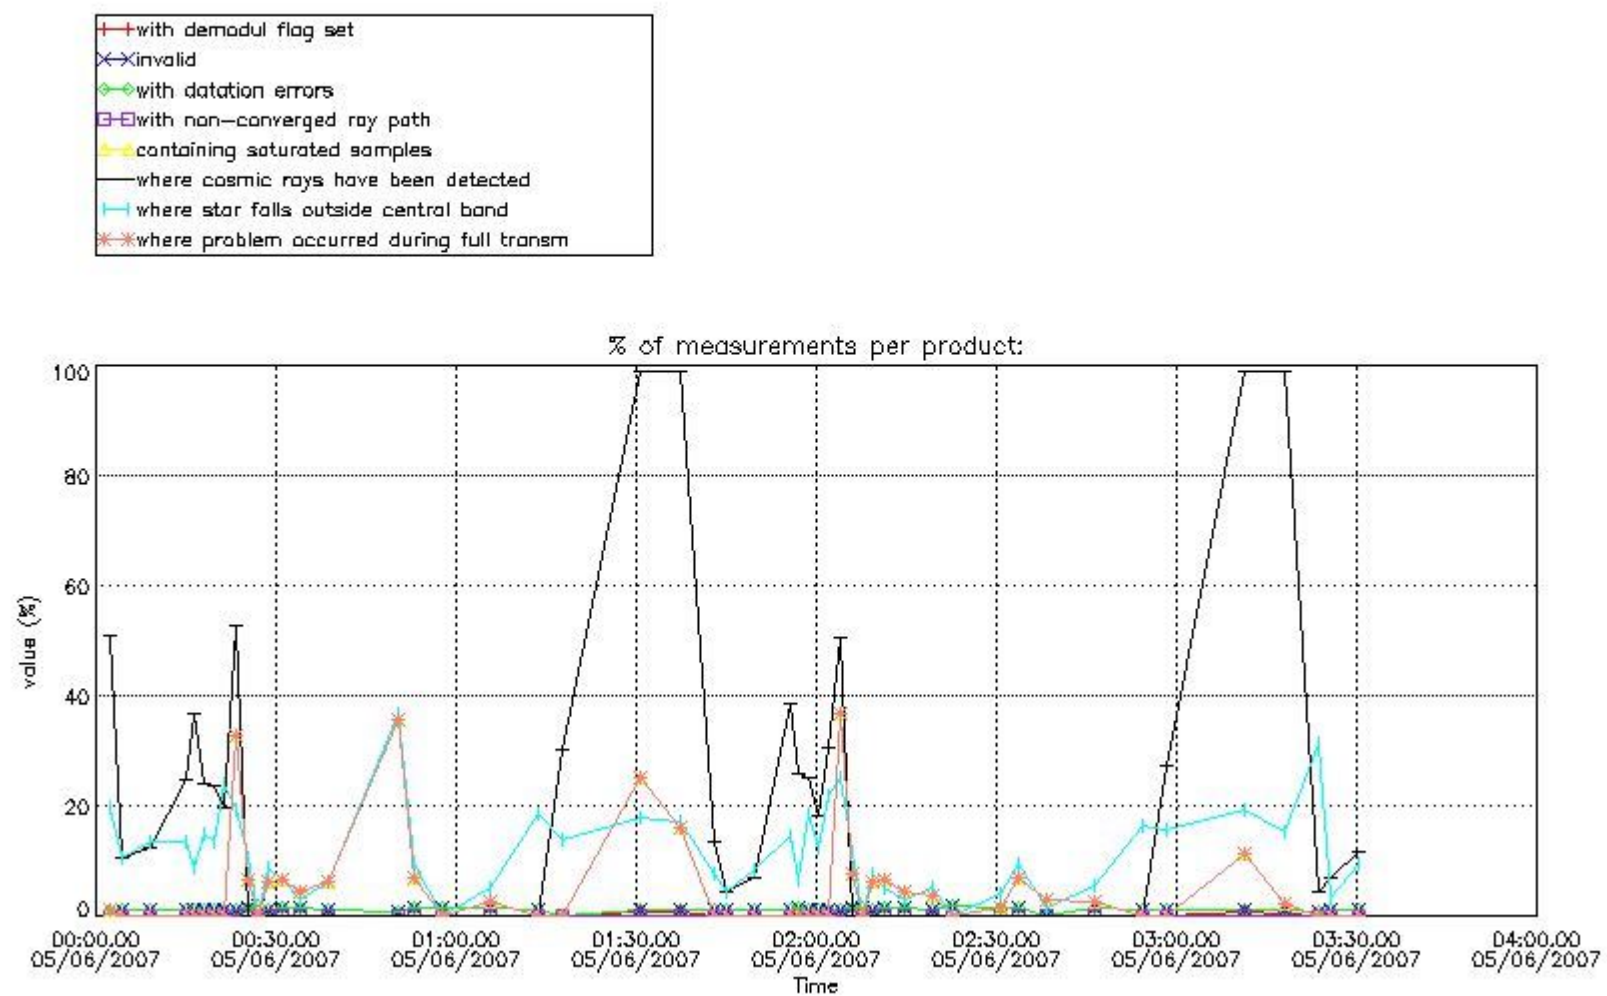

At least one measurement with demodulation flag set:	20.0000 %
Reference spectrum computed from DB:	0.00000 %
Reference spectrum with small number of measurements:	0.00000 %
SATU data not used:	0.00000 %

5.2 Plot quality information per product (time dependant)

5.3 Plot quality information per product (world map)