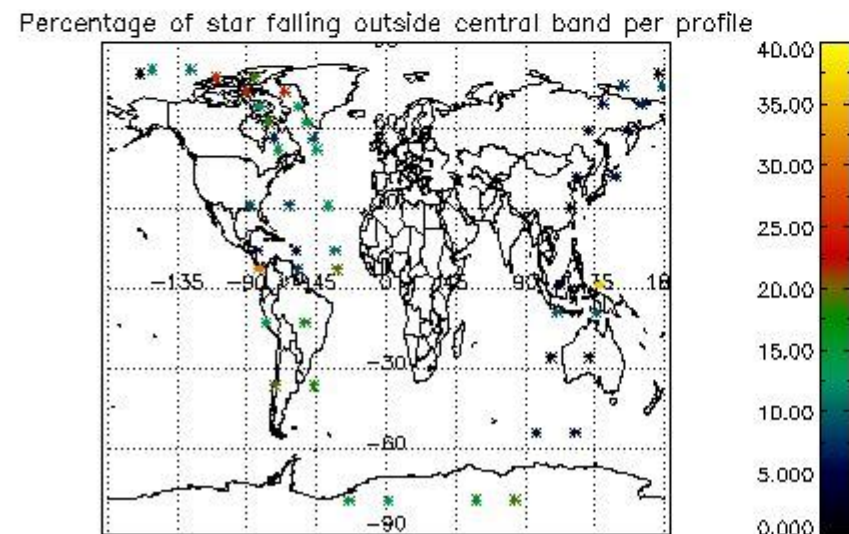

6. Statistics and plot of tangent altitude of the last measurement (DARK & BRIGHT products without errors)

6.1 Statistics on tangent altitude lost:

Statistics	DARK	BRIGHT	TWILIGHT
Mean:	15.317	19.405	14.253
St. deviation:	5.2797	6.3289	1.7580
Maximum:	22.852	34.676	15.497
Minimum:	5.1028	2.8351	13.010
Number of data:	10.000	23.000	2.0000

6.2 Plot for DARK limb products