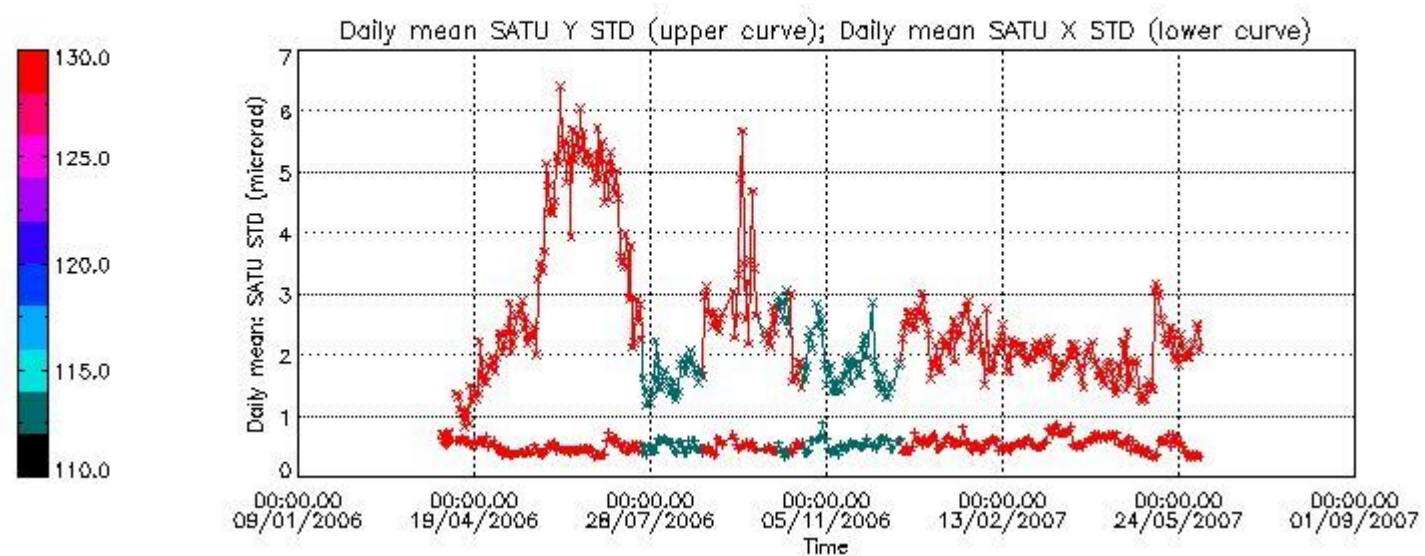

Number of data:	10750.	10750.	19800.	19800.

7.2.2 Trend of daily SATU NEA St. deviation since 1st April 2006 (dark limb)

The long term trend of the SATU 'X' and 'Y' standard deviations should be constant during the whole mission.

The colorbar represents the start tangent altitude (km) of the occultations.

Upper curve: STD of SATU Y axis
Lower curve: STD of SATU X axis

8. Auxiliary Data Files used for the production reported in section 2.4

The number reported in the third column indicates since which file (see list in section 2.4) the corresponding auxiliary file has been used. The fourth column is the date of those product files.

Type	Auxiliary Filename	Used since product	Used since product date
INST_PHYS_CHARACTERISTICS	GOM_INS_AXNIEC20050627_150713_20030716_120000_20100101_000000	1	05-JUN-2007 00:02:21
CALIBRATION_DATABASE	GOM_CAL_AXVIEC20070525_094239_20070524_000000_20100101_000000	1	05-JUN-2007 00:02:21
LEVEL-1B_PROC_CONFIG	GOM_PR1_AXNIEC20050627_151042_20020301_000000_20100101_000000	1	05-JUN-2007 00:02:21
STAR_CATALOGUE	GOM_CAT_AXVIEC20020121_161009_20020101_000000_20200101_000000	1	05-JUN-2007 00:02:21
STELLAR_SPECTRA_DATABANK	GOM_STS_AXNIEC20040308_103538_20020101_160000_20100101_000000	1	05-JUN-2007 00:02:21
ECMWF_FILE	AUX_ECF_AXNECM20070604_062111_20070604_210000_20070605_090000	1	05-JUN-2007 00:02:21
OPTIONAL_ECMWF_FILE	MISSING	1	05-JUN-2007 00:02:21
ORBIT_DATA_FILE	DOR_NAV_OPNPDE20070604_220119_000060572058_00401_27509_3625.N1	1	05-JUN-2007 00:02:21
ORBIT_DATA_FILE	DOR_NAV_OPNPDE20070604_234216_000057382058_00402_27510_3626.N1	22	05-JUN-2007 01:30:45
ORBIT_DATA_FILE	DOR_NAV_OPNPDE20070605_012313_000041442058_00403_27511_3627.N1	43	05-JUN-2007 02:46:19