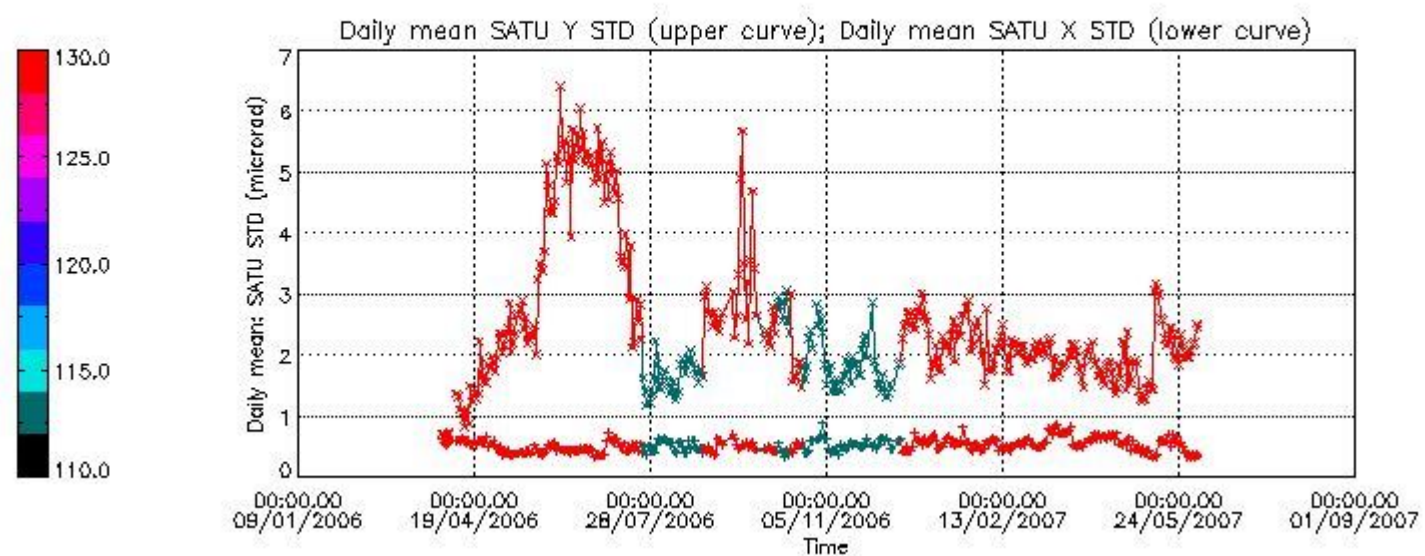

Number of data:	12650.	12650.	19850.	19850.

7.2.2 Trend of daily SATU NEA St. deviation since 1st April 2006 (dark limb)

The long term trend of the SATU 'X' and 'Y' standard deviations should be constant during the whole mission.

The colorbar represents the start tangent altitude (km) of the occultations.

Upper curve: STD of SATU Y axis

Lower curve: STD of SATU X axis

8. Auxiliary Data Files used for the production reported in section 2.4

The number reported in the third column indicates since which file (see list in section 2.4) the corresponding auxiliary file has been used. The fourth column is the date of those product files.

Type	Auxiliary Filename	Used since product	Used since product date
INST_PHYS_CHARACTERISTICS	GOM_INS_AXNIEC20050627_150713_20030716_120000_20100101_000000	1	04-JUN-2007 00:04:38
CALIBRATION_DATABASE	GOM_CAL_AXVIEC20070525_094239_20070524_000000_20100101_000000	1	04-JUN-2007 00:04:38
LEVEL-1B_PROC_CONFIG	GOM_PR1_AXNIEC20050627_151042_20020301_000000_20100101_000000	1	04-JUN-2007 00:04:38
STAR_CATALOGUE	GOM_CAT_AXVIEC20020121_161009_20020101_000000_20200101_000000	1	04-JUN-2007 00:04:38
STELLAR_SPECTRA_DATABANK	GOM_STS_AXNIEC20040308_103538_20020101_160000_20100101_000000	1	04-JUN-2007 00:04:38
ECMWF_FILE	AUX_ECF_AXNECM20070603_062111_20070603_210000_20070604_090000	1	04-JUN-2007 00:04:38
ECMWF_FILE	AUX_ECF_AXNECM20070603_182111_20070604_030000_20070604_150000	42	04-JUN-2007 03:17:57
OPTIONAL_ECMWF_FILE	MISSING	1	04-JUN-2007 00:04:38
ORBIT_DATA_FILE	DOR_NAV_OPNPDE20070603_204703_000063762058_00386_27494_3618.N1	1	04-JUN-2007 00:04:38
ORBIT_DATA_FILE	DOR_NAV_OPNPDE20070603_223838_000054192058_00387_27495_3619.N1	2	04-JUN-2007 00:21:36
ORBIT_DATA_FILE	DOR_NAV_OPNPDE20070604_001416_000057382058_00388_27496_3620.N1	23	04-JUN-2007 02:02:12
ORBIT_DATA_FILE	DOR_NAV_OPNPDE20070604_015513_000041442058_00389_27497_3621.N1	42	04-JUN-2007 03:17:57