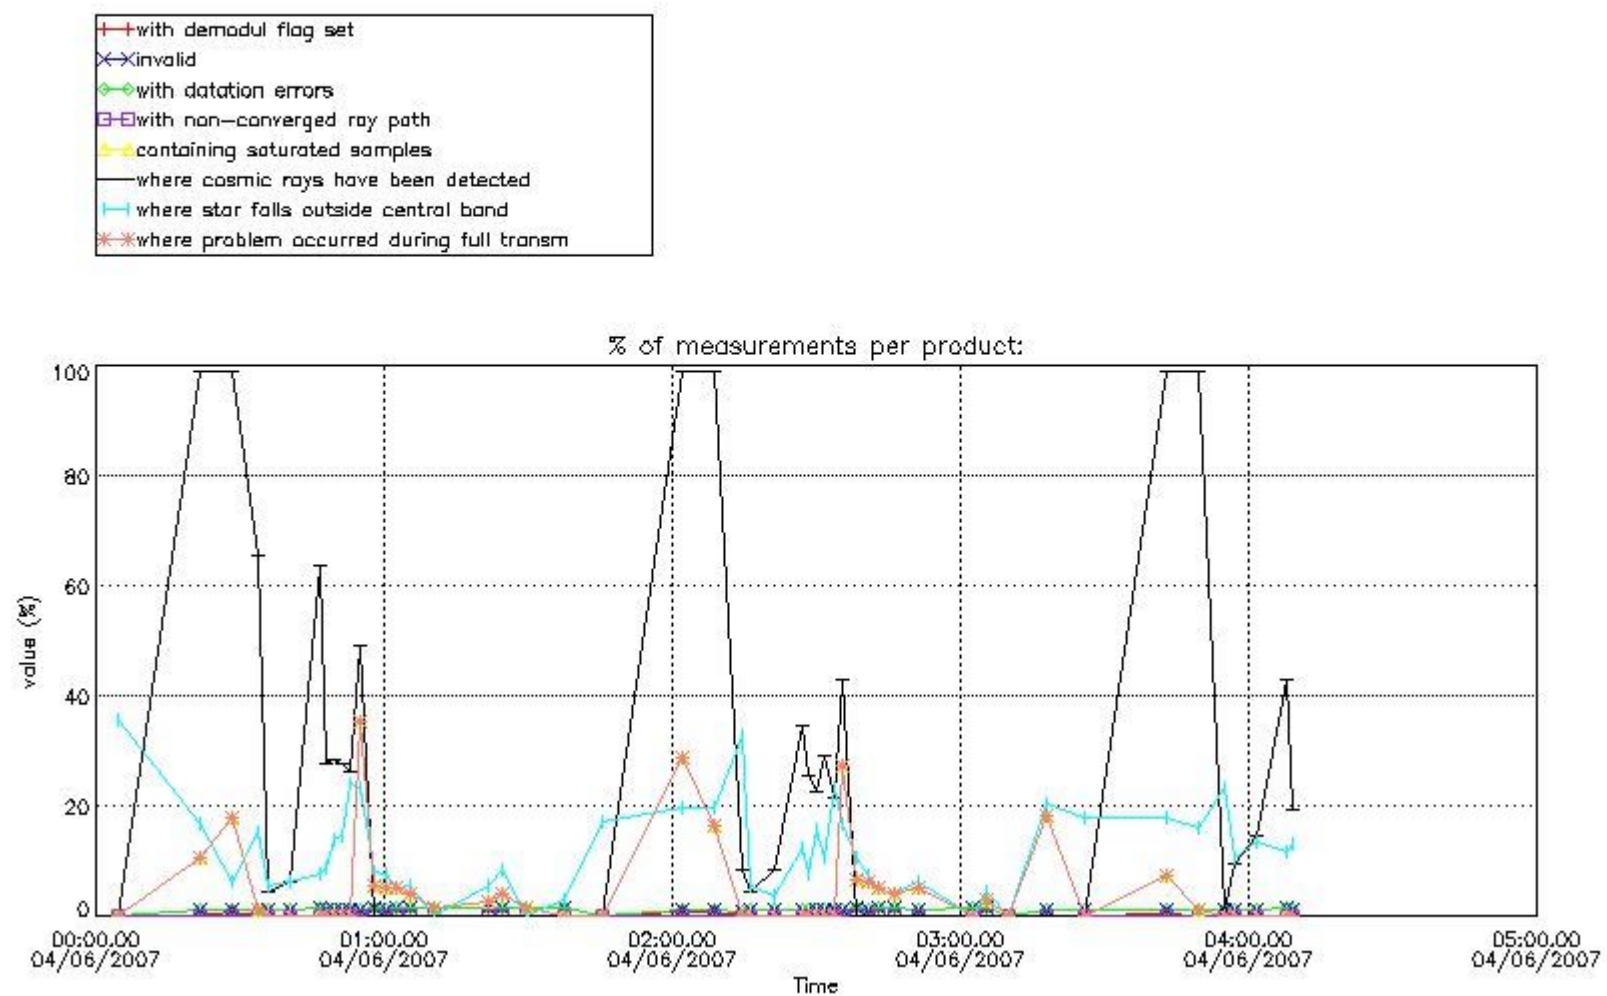

At least one measurement with demodulation flag set:	20.0000 %
Reference spectrum computed from DB:	0.00000 %
Reference spectrum with small number of measurements:	0.00000 %
SATU data not used:	0.00000 %

5.2 Plot quality information per product (time dependant)

5.3 Plot quality information per product (world map)