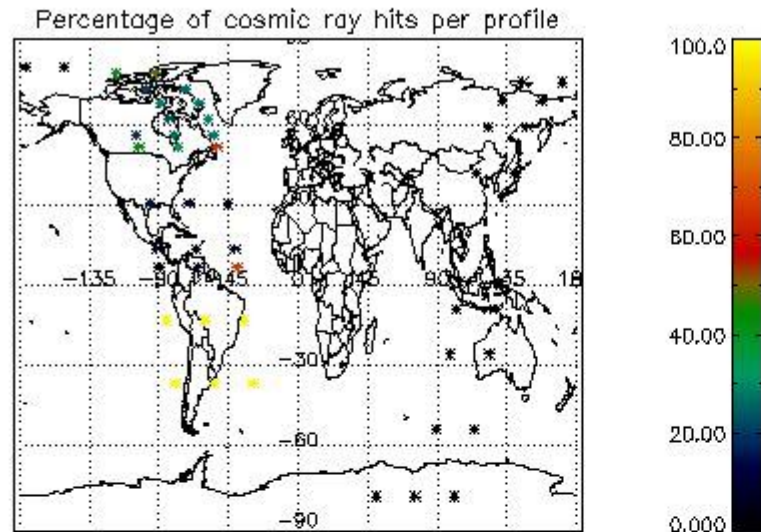

6. Statistics and plot of tangent altitude of the last measurement (DARK & BRIGHT products without errors)

6.1 Statistics on tangent altitude lost:

Statistics	DARK	BRIGHT	TWILIGHT
Mean:	14.365	19.720	NaN
St. deviation:	4.9766	5.6993	NaN
Maximum:	21.217	29.127	NaN
Minimum:	4.4132	4.1556	NaN
Number of data:	12.000	23.000	NaN

6.2 Plot for DARK limb products