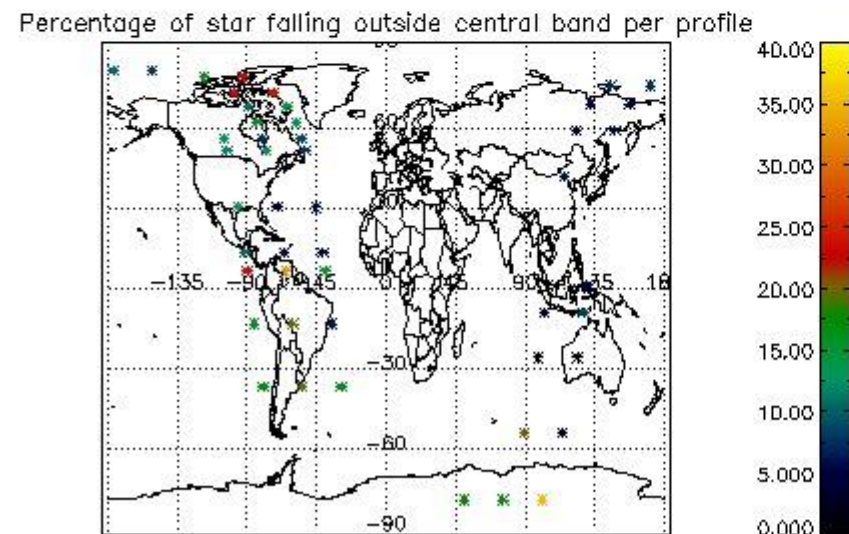

6. Statistics and plot of tangent altitude of the last measurement (DARK & BRIGHT products without errors)

6.1 Statistics on tangent altitude lost:

Statistics	DARK	BRIGHT	TWILIGHT
Mean:	14.365	19.720	NaN
St. deviation:	4.9766	5.6993	NaN
Maximum:	21.217	29.127	NaN
Minimum:	4.4132	4.1556	NaN
Number of data:	12.000	23.000	NaN

6.2 Plot for DARK limb products