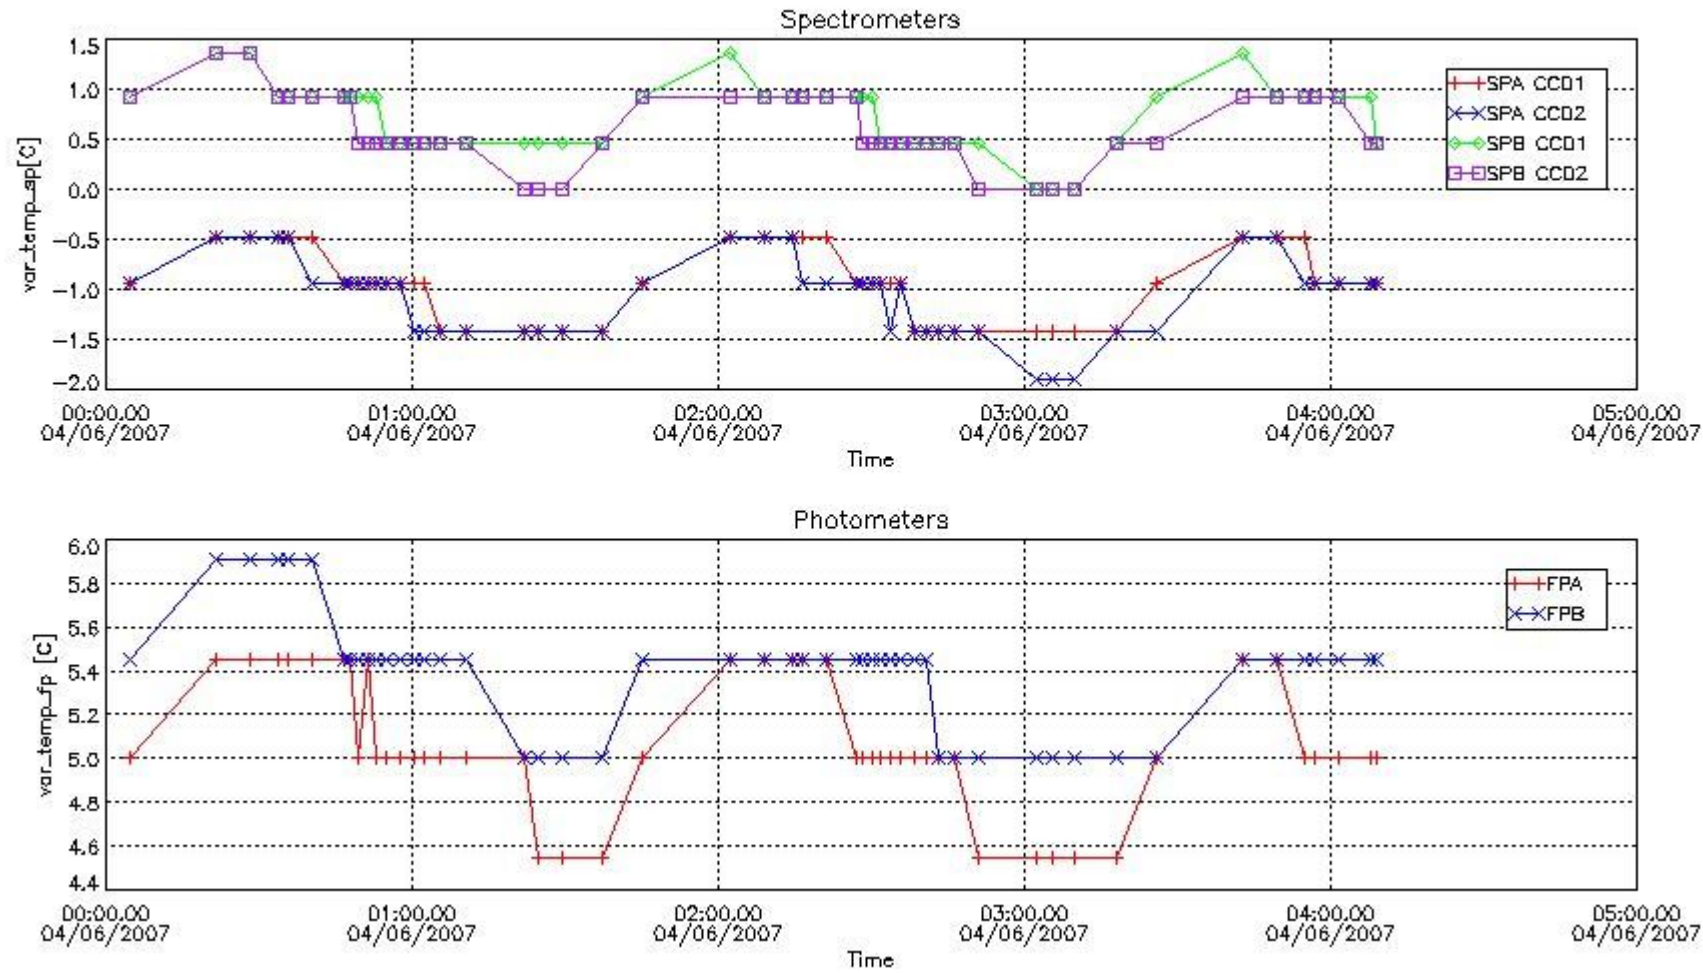

4. Overview of dark signal processing per product

The Dark Charge (DC) is a temperature-dependant signal added to the useful measurements and it is therefore subtracted from them during the processing. There are two phenomena that produce a continuous increase of the DC: the "hot pixels" (a pixel is "hot" when its DC exceeds by a significant amount its value measured on ground at the same temperature) and the "Random Telegraphic Signal" (abrupt change positive or negative of the CCD pixel signal, random in time, affecting only the DC part of the signal and not the photon generated signal).

In this section a list of products that did not use the Dark Sky Area (DSA) observation for the DC computation is given. It is also provided the mean DC plot per product for dark limb products with no error flag set.

4.1 All products used the DSA observation for the DC computation

4.2 Plot of mean dark charges per product: only products in DARK limb conditions without errors are used