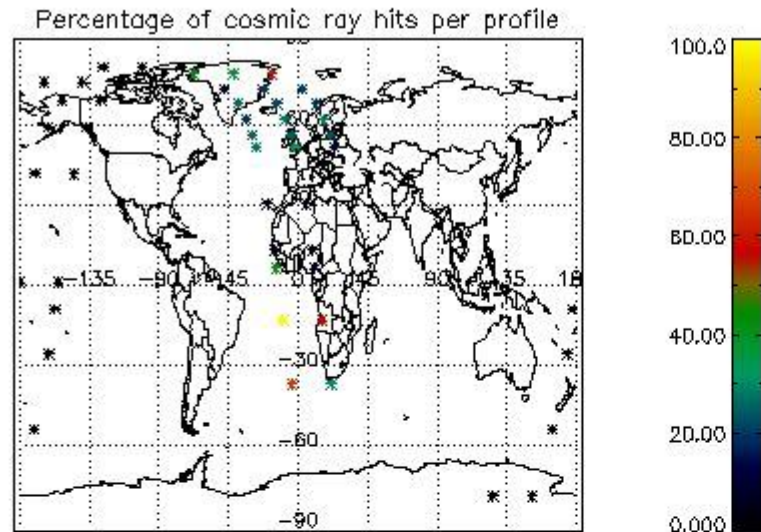

6. Statistics and plot of tangent altitude of the last measurement (DARK & BRIGHT products without errors)

6.1 Statistics on tangent altitude lost:

Statistics	DARK	BRIGHT	TWILIGHT
Mean:	13.566	18.554	NaN
St. deviation:	4.7921	5.6640	NaN
Maximum:	20.638	25.143	NaN
Minimum:	6.1344	3.5442	NaN
Number of data:	8.0000	25.000	NaN

6.2 Plot for DARK limb products