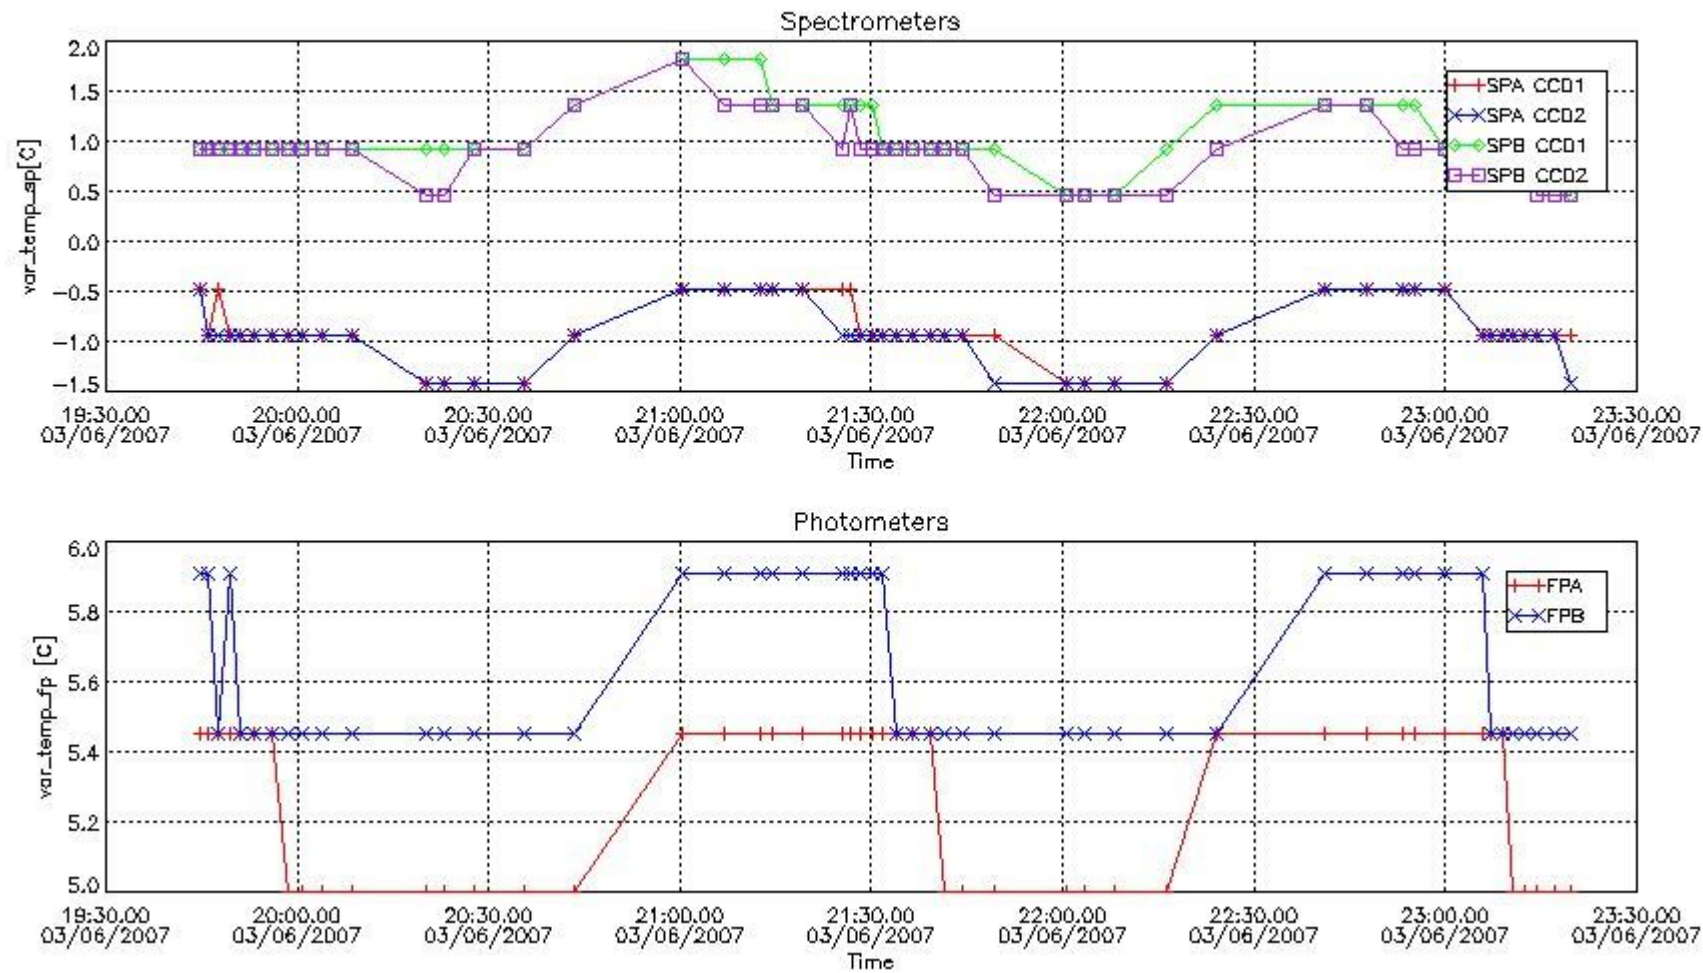

4. Overview of dark signal processing per product

The Dark Charge (DC) is a temperature-dependant signal added to the useful measurements and it is therefore subtracted from them during the processing. There are two phenomena that produce a continuous increase of the DC: the "hot pixels" (a pixel is "hot" when its DC exceeds by a significant amount its value measured on ground at the same temperature) and the "Random Telegraphic Signal" (abrupt change positive or negative of the CCD pixel signal, random in time, affecting only the DC part of the signal and not the photon generated signal).

In this section a list of products that did not use the Dark Sky Area (DSA) observation for the DC computation is given. It is also provided the mean DC plot per product for dark limb products with no error flag set.

4.1 These products did not use the DSA observation for DC computation:

Product name	DC information
GOM_TRA_1PNPDE20070603_194441_000000392058_00386_27494_2704.N1	DC map used
GOM_TRA_1PNPDE20070603_194557_000000392058_00386_27494_2705.N1	DC map used
GOM_TRA_1PNPDE20070603_194740_000000412058_00386_27494_2706.N1	DC map used
GOM_TRA_1PNPDE20070603_194927_000000452058_00386_27494_2707.N1	DC map used
GOM_TRA_1PNPDE20070603_195109_000000432058_00386_27494_2708.N1	DC map used
GOM_TRA_1PNPDE20070603_195309_000000472058_00386_27494_2709.N1	DC map used
GOM_TRA_1PNPDE20070603_195558_000000382058_00386_27494_2710.N1	DC map used
GOM_TRA_1PNPDE20070603_195833_000000402058_00386_27494_2711.N1	DC map used
GOM_TRA_1PNPDE20070603_200043_000000382058_00386_27494_2712.N1	DC map used
GOM_TRA_1PNPDE20070603_200343_000000362058_00386_27494_2713.N1	DC map used
GOM_TRA_1PNPDE20070603_200840_000000412058_00386_27494_2714.N1	DC map used
GOM_TRA_1PNPDE20070603_202004_000000392058_00386_27494_2715.N1	DC map used
GOM_TRA_1PNPDE20070603_202254_000000372058_00386_27494_2716.N1	DC map used
GOM_TRA_1PNPDE20070603_202735_000000362058_00386_27494_2717.N1	DC map used