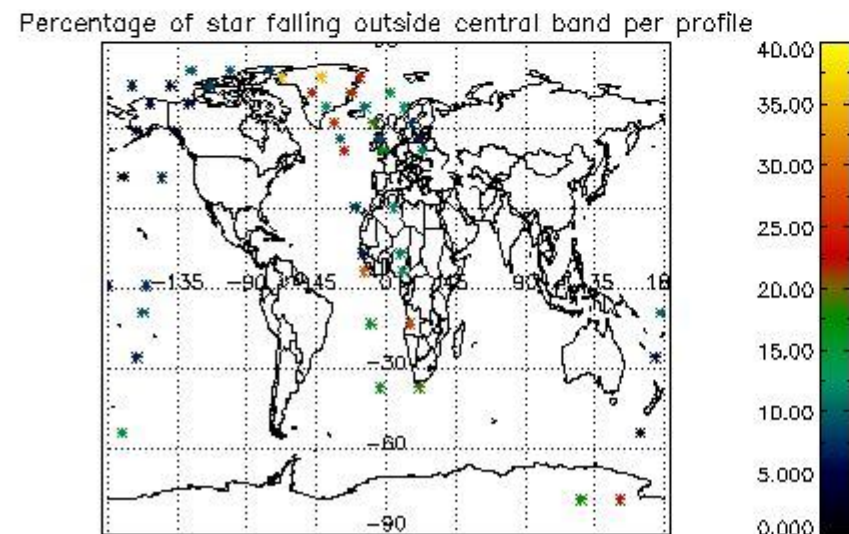

6. Statistics and plot of tangent altitude of the last measurement (DARK & BRIGHT products without errors)

6.1 Statistics on tangent altitude lost:

Statistics	DARK	BRIGHT	TWILIGHT
Mean:	13.566	18.554	NaN
St. deviation:	4.7921	5.6640	NaN
Maximum:	20.638	25.143	NaN
Minimum:	6.1344	3.5442	NaN
Number of data:	8.0000	25.000	NaN

6.2 Plot for DARK limb products