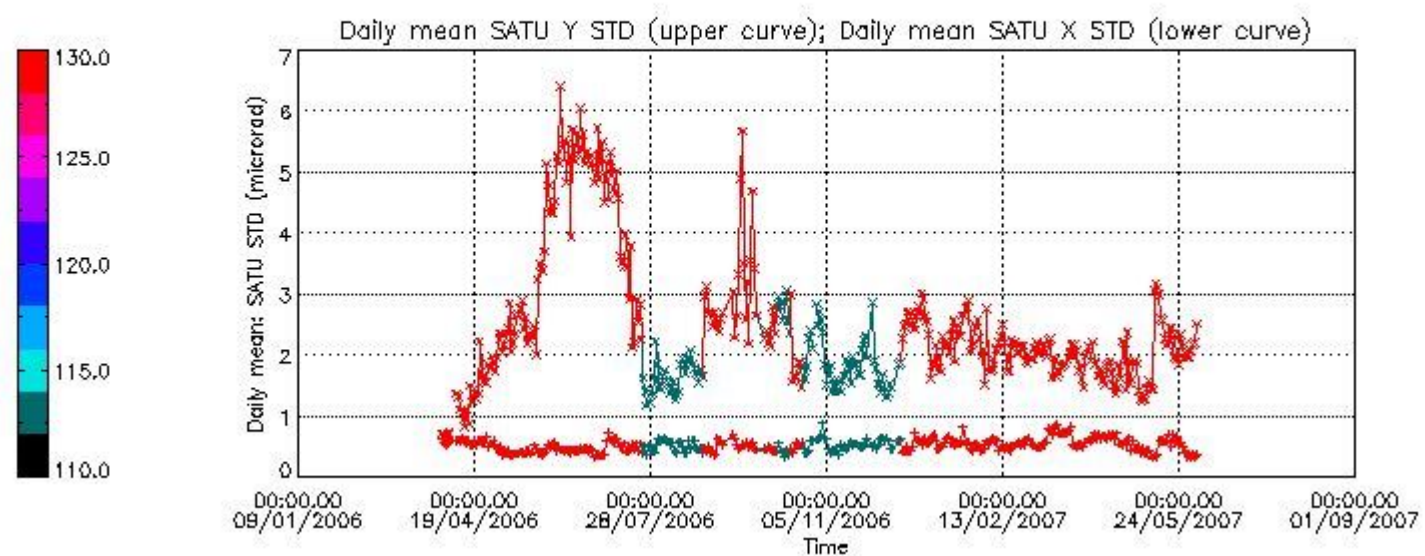

Number of data:	8450.0	8450.0	21600.	21600.

7.2.2 Trend of daily SATU NEA St. deviation since 1st April 2006 (dark limb)

The long term trend of the SATU 'X' and 'Y' standard deviations should be constant during the whole mission.

The colorbar represents the start tangent altitude (km) of the occultations.

Upper curve: STD of SATU Y axis

Lower curve: STD of SATU X axis

8. Auxiliary Data Files used for the production reported in section 2.4

The number reported in the third column indicates since which file (see list in section 2.4) the corresponding auxiliary file has been used. The fourth column is the date of those product files.

Type	Auxiliary Filename	Used since product	Used since product date
INST_PHYS_CHARACTERISTICS	GOM_INS_AXNIEC20050627_150713_20030716_120000_20100101_000000	1	03-JUN-2007 19:44:41
CALIBRATION_DATABASE	GOM_CAL_AXVIEC20070525_094239_20070524_000000_20100101_000000	1	03-JUN-2007 19:44:41
LEVEL-1B_PROC_CONFIG	GOM_PR1_AXNIEC20050627_151042_20020301_000000_20100101_000000	1	03-JUN-2007 19:44:41
STAR_CATALOGUE	GOM_CAT_AXVIEC20020121_161009_20020101_000000_20200101_000000	1	03-JUN-2007 19:44:41
STELLAR_SPECTRA_DATABANK	GOM_STS_AXNIEC20040308_103538_20020101_160000_20100101_000000	1	03-JUN-2007 19:44:41
ECMWF_FILE	AUX_ECF_AXNECM20070603_062110_20070603_150000_20070604_030000	1	03-JUN-2007 19:44:41
ECMWF_FILE	AUX_ECF_AXNECM20070603_062111_20070603_210000_20070604_090000	17	03-JUN-2007 21:00:23
OPTIONAL_ECMWF_FILE	MISSING	1	03-JUN-2007 19:44:41
ORBIT_DATA_FILE	DOR_NAV_OPNPDE20070603_194318_000035072058_00386_27494_3617.N1	1	03-JUN-2007 19:44:41
ORBIT_DATA_FILE	DOR_NAV_OPNPDE20070603_204703_000063762058_00386_27494_3618.N1	38	03-JUN-2007 22:40:59