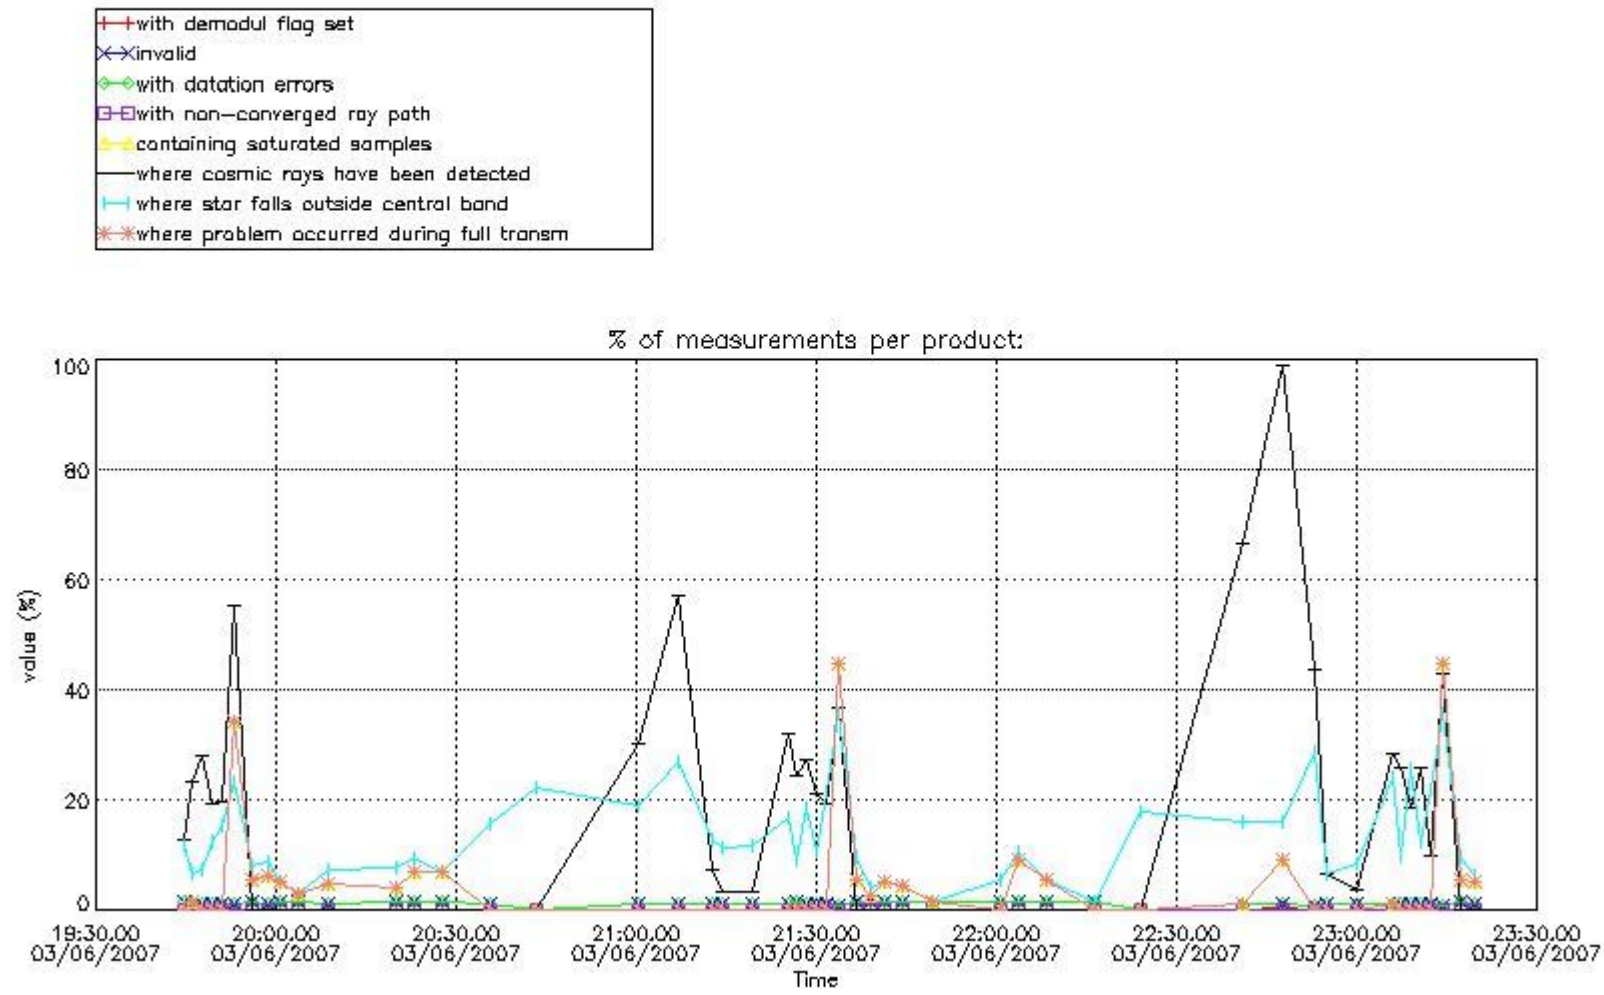

5.1 Percentage of products during reporting period with:

At least one measurement with demodulation flag set:	14.0000 %
Reference spectrum computed from DB:	0.00000 %
Reference spectrum with small number of measurements:	0.00000 %
SATU data not used:	0.00000 %

5.2 Plot quality information per product (time dependant)

5.3 Plot quality information per product (world map)