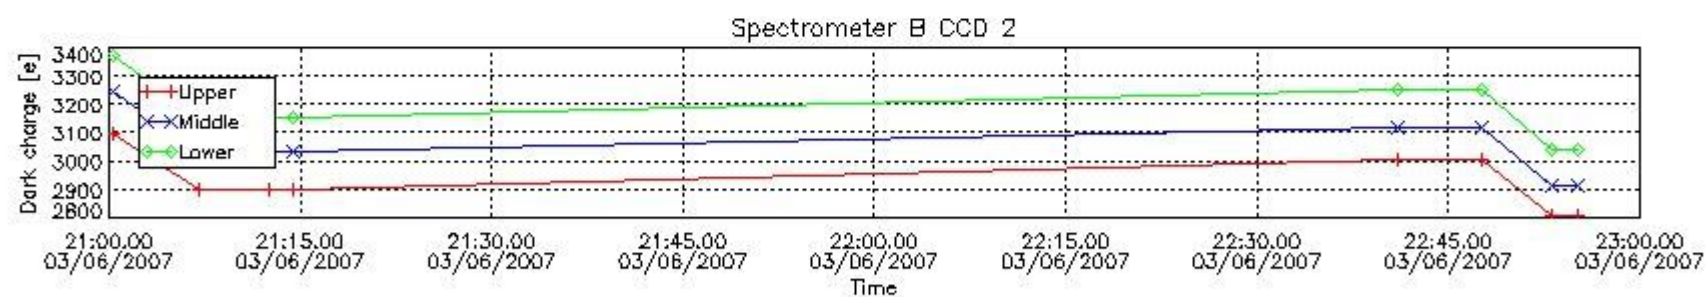

GOM_TRA_1PNPDE20070603_203534_00000422058_00386_27494_2718.N1	DC map used
GOM_TRA_1PNPDE20070603_204326_00000482058_00386_27494_2719.N1	DC map used

4.2 Plot of mean dark charges per product: only products in DARK limb conditions without errors are used

5. Demodulation flag and quality information monitoring

In this section it is presented the modulation information extracted from the pcd (product confidence data) at measurement level and information extracted from the Quality Summary dataset. Only products without errors (error flag in the MPH set to "0") are used.