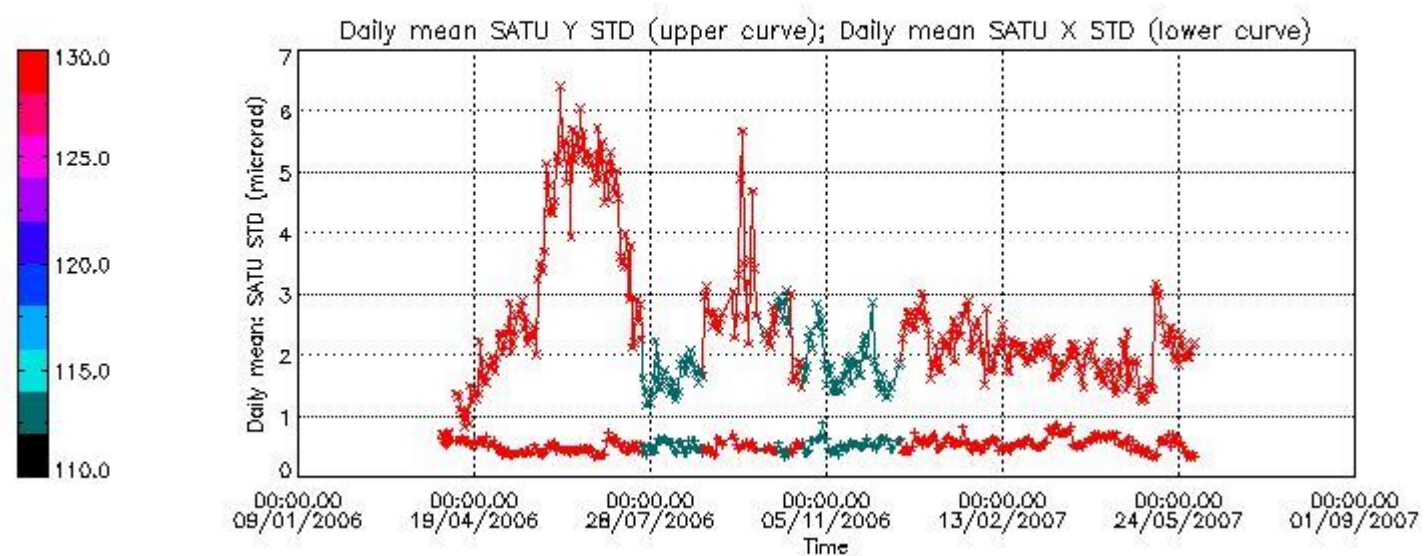

Number of data:	8400.0	8400.0	20650.	20650.

7.2.2 Trend of daily SATU NEA St. deviation since 1st April 2006 (dark limb)

The long term trend of the SATU 'X' and 'Y' standard deviations should be constant during the whole mission.

The colorbar represents the start tangent altitude (km) of the occultations.

Upper curve: STD of SATU Y axis

Lower curve: STD of SATU X axis

8. Auxiliary Data Files used for the production reported in section 2.4

The number reported in the third column indicates since which file (see list in section 2.4) the corresponding auxiliary file has been used. The fourth column is the date of those product files.

Type	Auxiliary Filename	Used since product	Used since product date
INST_PHYS_CHARACTERISTICS	GOM_INS_AXNIEC20050627_150713_20030716_120000_20100101_000000	1	02-JUN-2007 00:02:48
CALIBRATION_DATABASE	GOM_CAL_AXVIEC20070525_094239_20070524_000000_20100101_000000	1	02-JUN-2007 00:02:48
LEVEL-1B_PROC_CONFIG	GOM_PR1_AXNIEC20050627_151042_20020301_000000_20100101_000000	1	02-JUN-2007 00:02:48
STAR_CATALOGUE	GOM_CAT_AXVIEC20020121_161009_20020101_000000_20200101_000000	1	02-JUN-2007 00:02:48
STELLAR_SPECTRA_DATABANK	GOM_STS_AXNIEC20040308_103538_20020101_160000_20100101_000000	1	02-JUN-2007 00:02:48
ECMWF_FILE	AUX_ECF_AXNECM20070601_061111_20070601_210000_20070602_090000	1	02-JUN-2007 00:02:48
OPTIONAL_ECMWF_FILE	MISSING	1	02-JUN-2007 00:02:48
ORBIT_DATA_FILE	DOR_NAV_OPNPDE20070601_215623_000060572058_00358_27466_3605.N1	1	02-JUN-2007 00:02:48
ORBIT_DATA_FILE	DOR_NAV_OPNPDE20070601_233720_000057382058_00359_27467_3606.N1	18	02-JUN-2007 01:24:31
ORBIT_DATA_FILE	DOR_NAV_OPNPDE20070602_011817_000041442058_00360_27468_3607.N1	37	02-JUN-2007 02:40:39