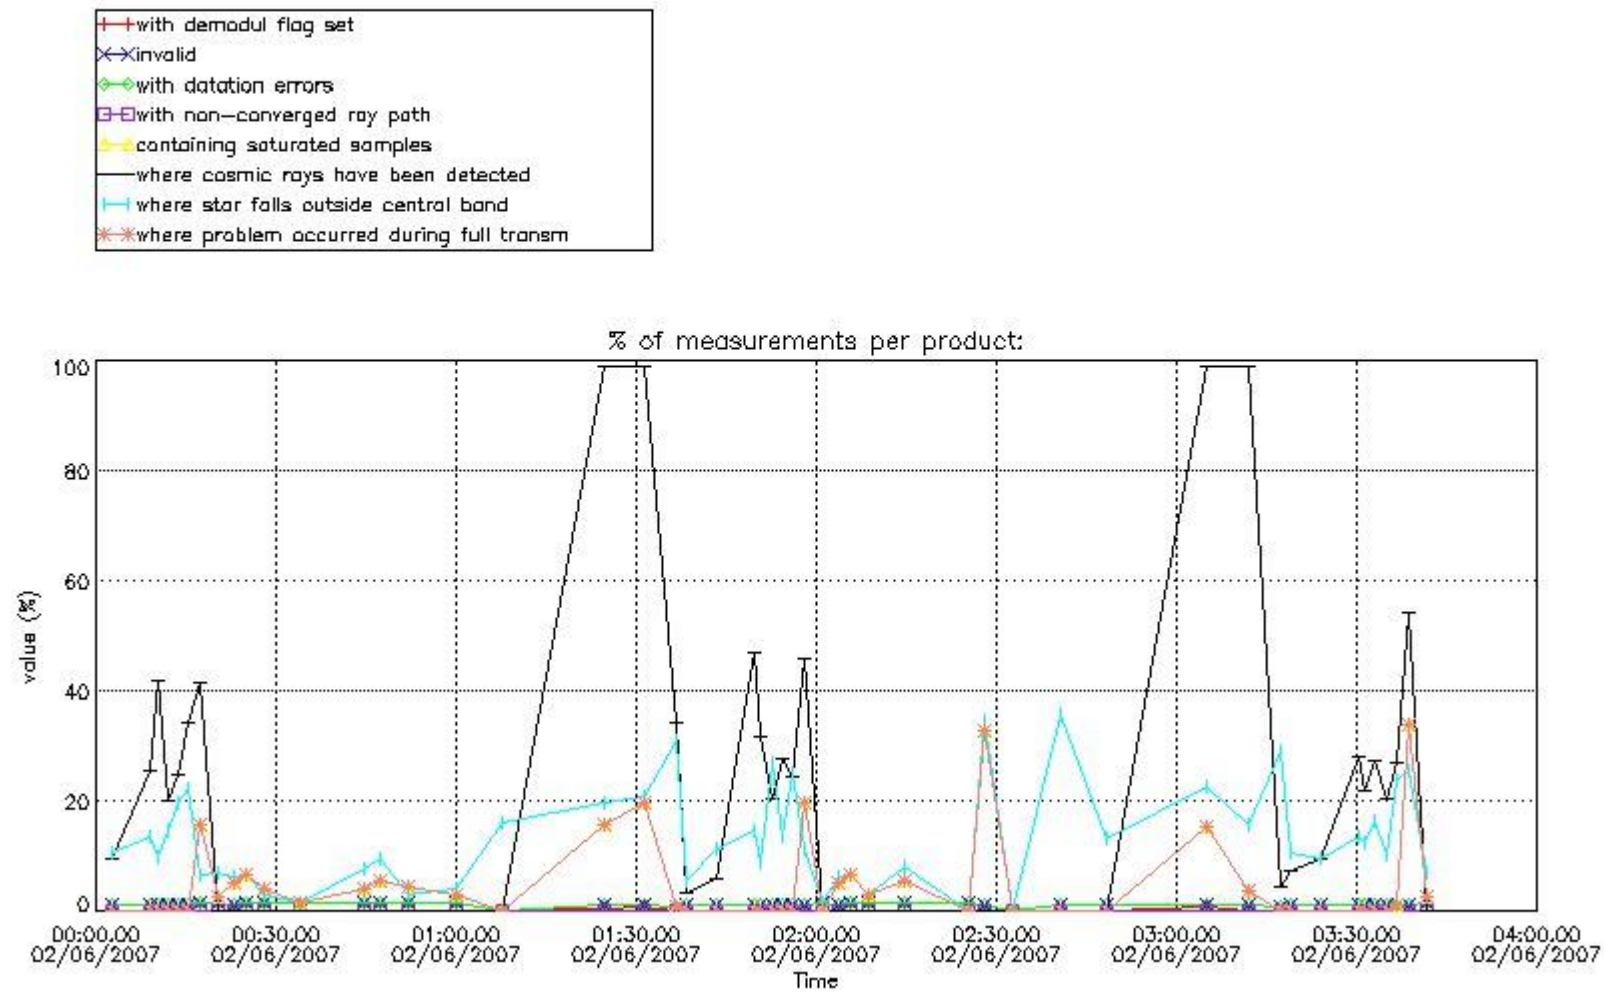

At least one measurement with demodulation flag set:	22.0000 %
Reference spectrum computed from DB:	0.00000 %
Reference spectrum with small number of measurements:	0.00000 %
SATU data not used:	0.00000 %

5.2 Plot quality information per product (time dependant)

5.3 Plot quality information per product (world map)