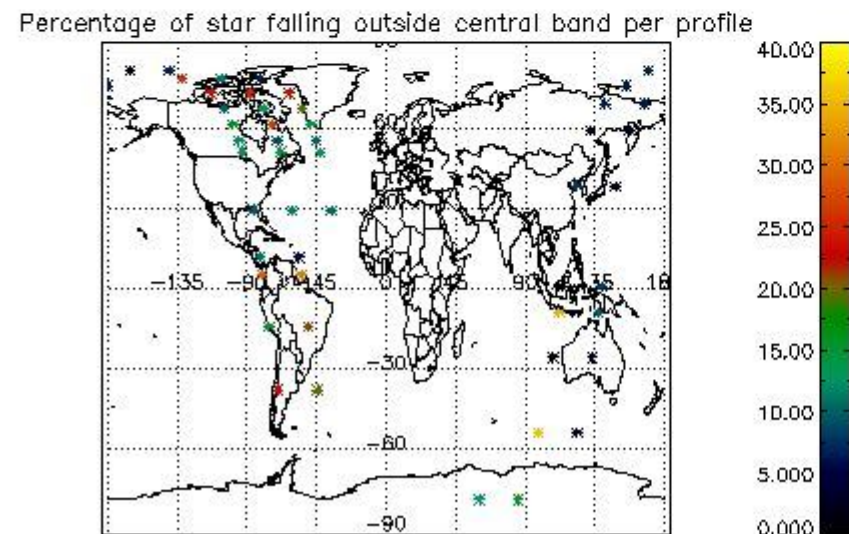

6. Statistics and plot of tangent altitude of the last measurement (DARK & BRIGHT products without errors)

6.1 Statistics on tangent altitude lost:

Statistics	DARK	BRIGHT	TWILIGHT
Mean:	12.648	19.575	NaN
St. deviation:	5.4932	6.3011	NaN
Maximum:	21.373	30.305	NaN
Minimum:	5.3487	3.4577	NaN
Number of data:	8.0000	24.000	NaN

6.2 Plot for DARK limb products