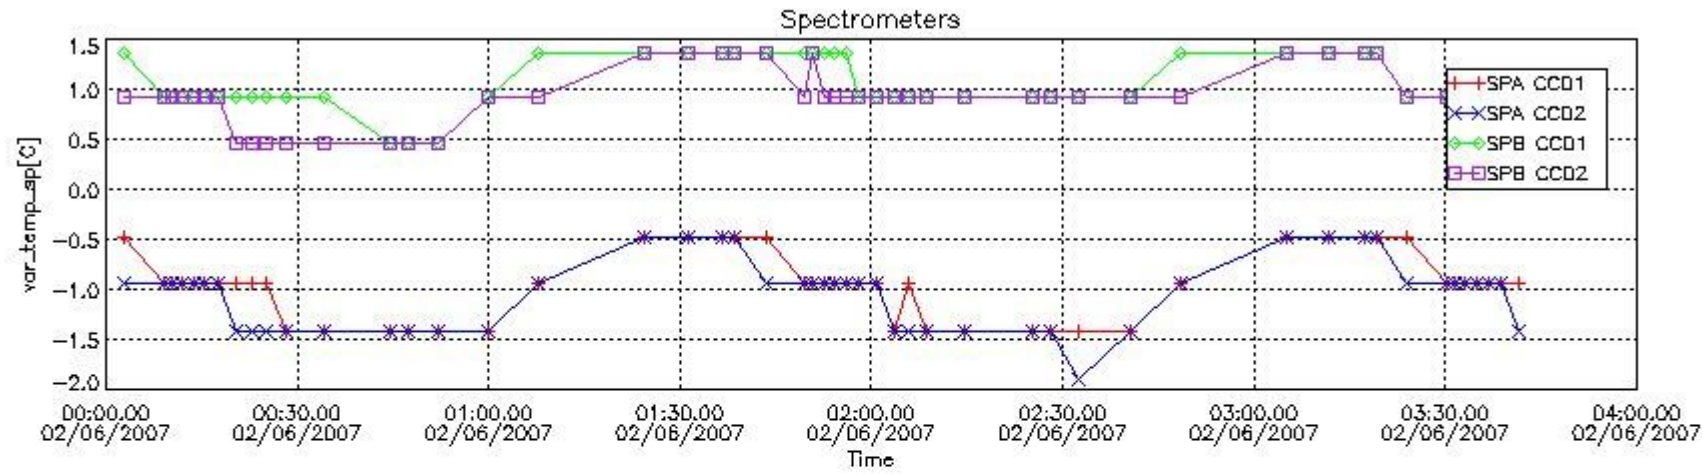

4. Overview of dark signal processing per product

The Dark Charge (DC) is a temperature-dependant signal added to the useful measurements and it is therefore subtracted from them during the processing. There are two phenomena that produce a continuous increase of the DC: the "hot pixels" (a pixel is "hot" when its DC exceeds by a significant amount its value measured on ground at the same temperature) and the "Random Telegraphic Signal" (abrupt change positive or negative of the CCD pixel signal, random in time, affecting only the DC part of the signal and not the photon generated signal).

In this section a list of products that did not use the Dark Sky Area (DSA) observation for the DC computation is given. It is also provided the mean DC plot per product for dark limb products with no error flag set.

4.1 All products used the DSA observation for the DC computation

4.2 Plot of mean dark charges per product: only products in DARK limb conditions without errors are used