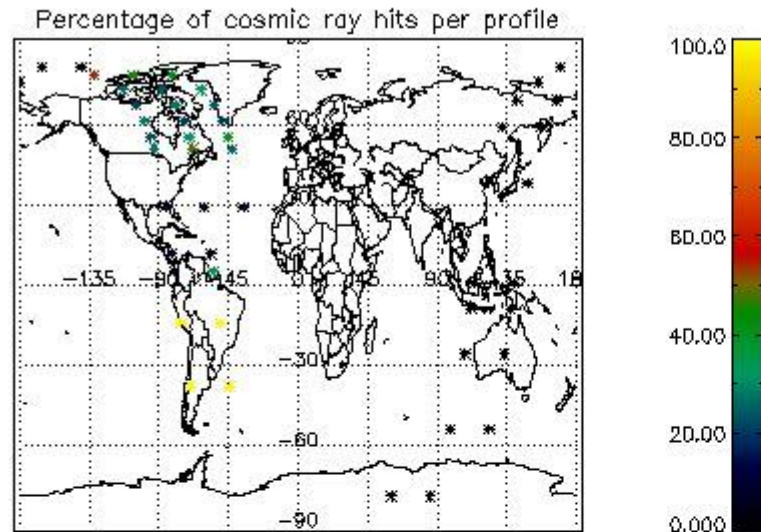

6. Statistics and plot of tangent altitude of the last measurement (DARK & BRIGHT products without errors)

6.1 Statistics on tangent altitude lost:

Statistics	DARK	BRIGHT	TWILIGHT
Mean:	12.648	19.575	NaN
St. deviation:	5.4932	6.3011	NaN
Maximum:	21.373	30.305	NaN
Minimum:	5.3487	3.4577	NaN
Number of data:	8.0000	24.000	NaN

6.2 Plot for DARK limb products