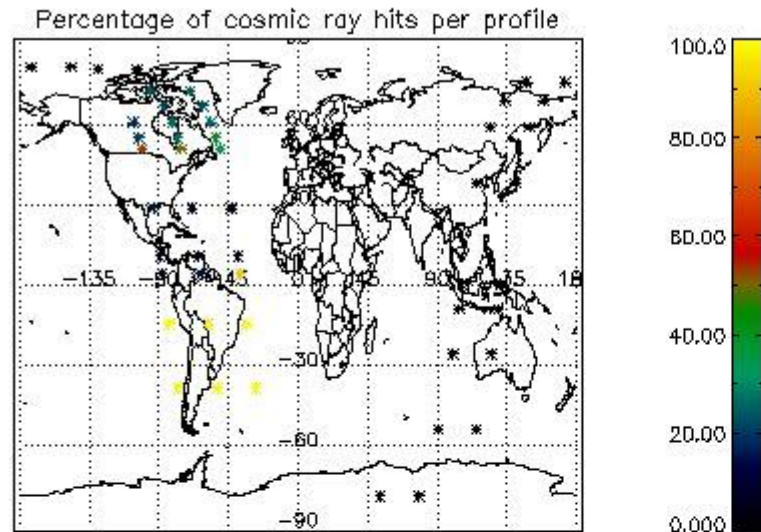

6. Statistics and plot of tangent altitude of the last measurement (DARK & BRIGHT products without errors)

6.1 Statistics on tangent altitude lost:

Statistics	DARK	BRIGHT	TWILIGHT
Mean:	13.240	19.293	NaN
St. deviation:	5.0012	4.5253	NaN
Maximum:	22.658	24.897	NaN
Minimum:	4.4649	3.9131	NaN
Number of data:	12.000	22.000	NaN

6.2 Plot for DARK limb products