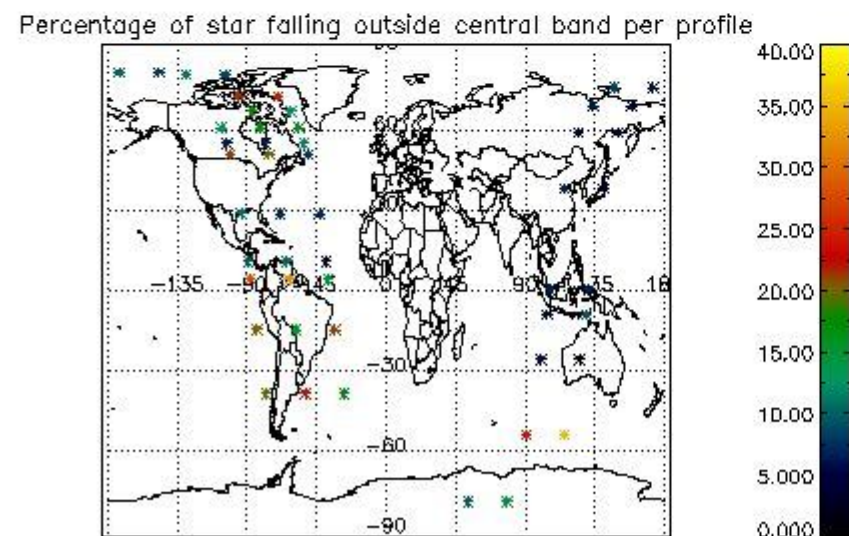

6. Statistics and plot of tangent altitude of the last measurement (DARK & BRIGHT products without errors)

6.1 Statistics on tangent altitude lost:

Statistics	DARK	BRIGHT	TWILIGHT
Mean:	13.240	19.293	NaN
St. deviation:	5.0012	4.5253	NaN
Maximum:	22.658	24.897	NaN
Minimum:	4.4649	3.9131	NaN
Number of data:	12.000	22.000	NaN

6.2 Plot for DARK limb products