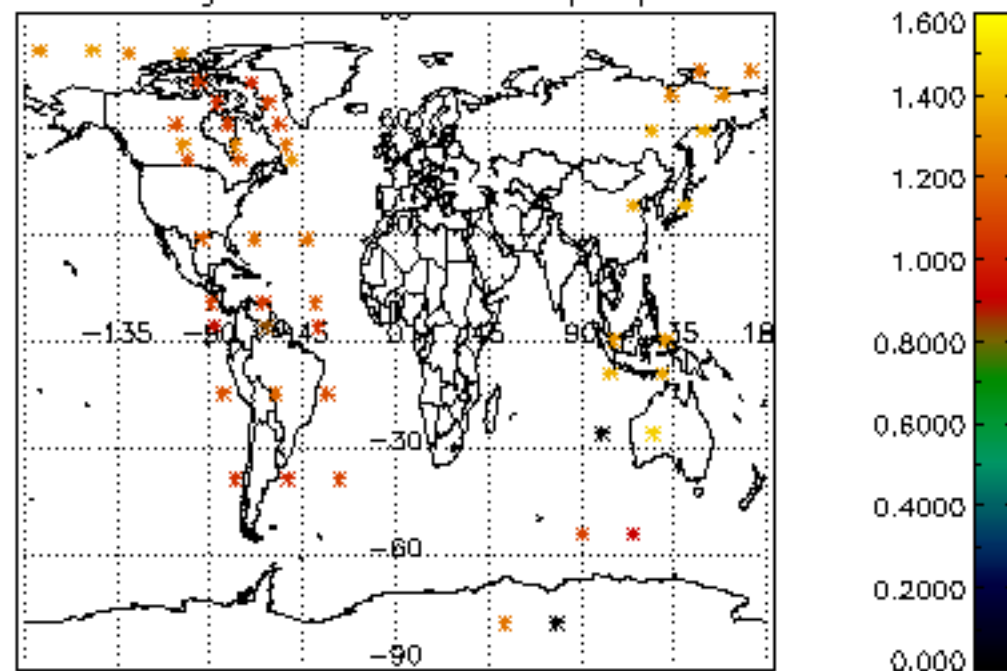

Percentage of cosmic ray hits per profile

Percentage of datation errors per profile

Percentage of star falling outside central band per profile

Percentage of saturation errors per profile

Tangent altitude at which the star is lost