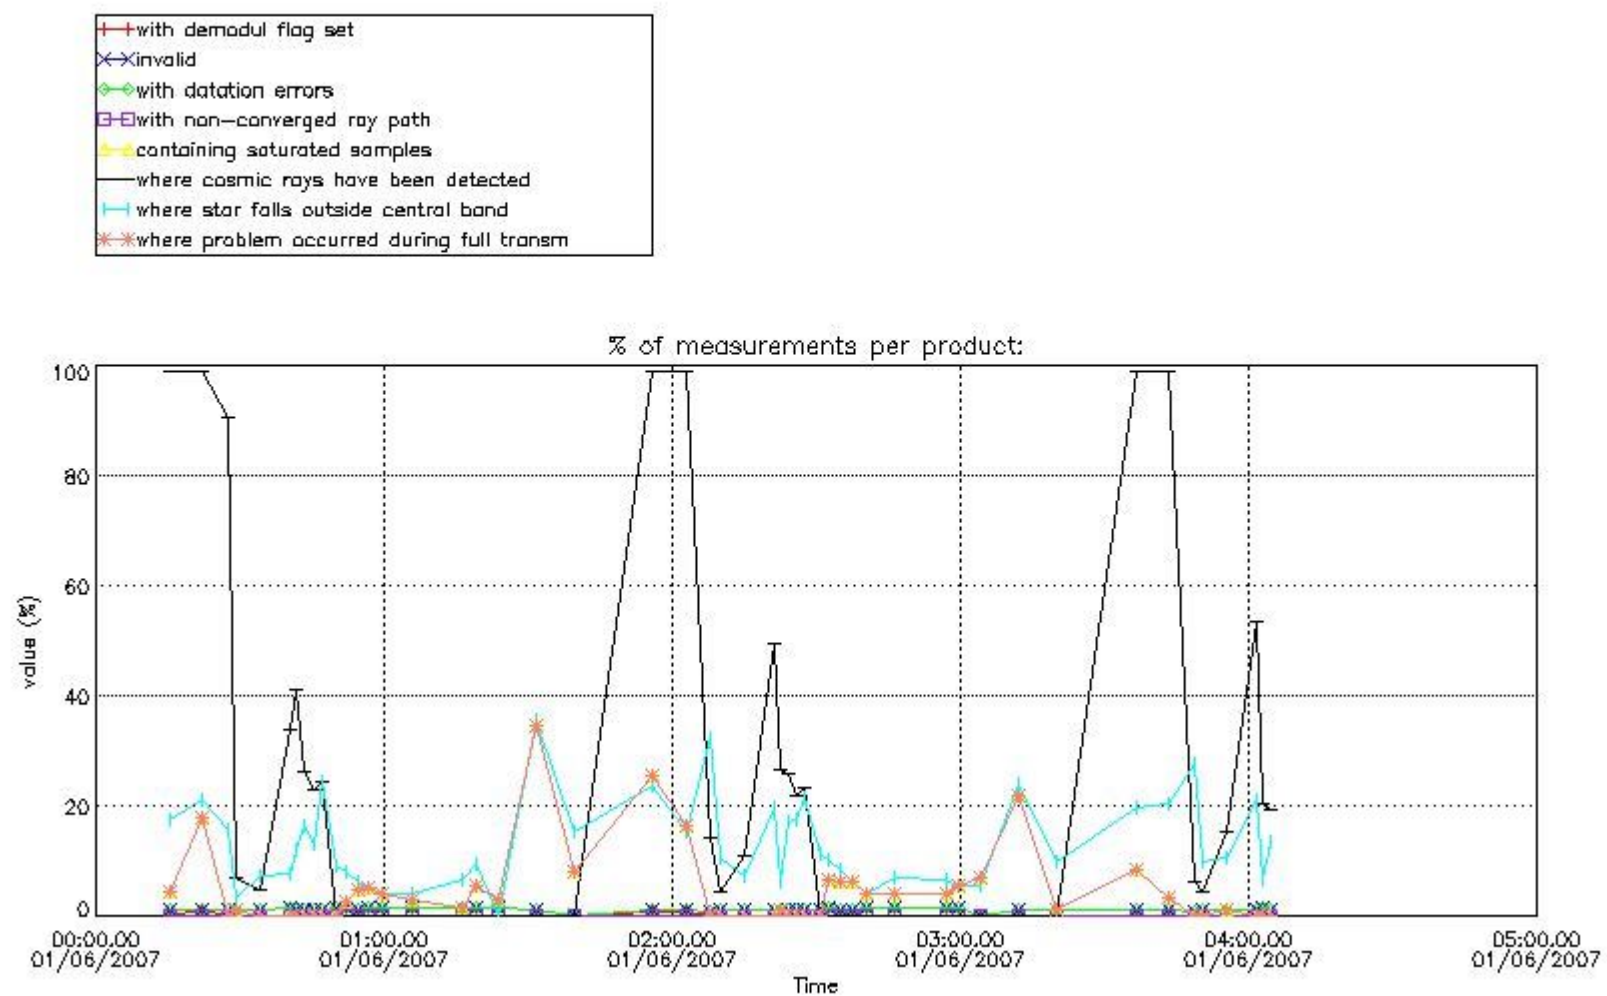

At least one measurement with demodulation flag set:	30.0000 %
Reference spectrum computed from DB:	0.00000 %
Reference spectrum with small number of measurements:	0.00000 %
SATU data not used:	0.00000 %

5.2 Plot quality information per product (time dependant)

5.3 Plot quality information per product (world map)