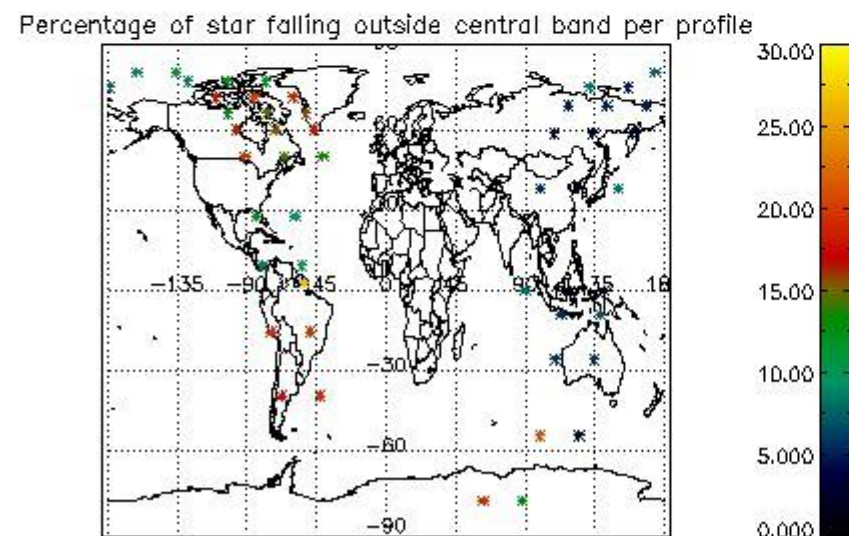

6. Statistics and plot of tangent altitude of the last measurement (DARK & BRIGHT products without errors)

6.1 Statistics on tangent altitude lost:

Statistics	DARK	BRIGHT	TWILIGHT
Mean:	13.425	20.379	NaN
St. deviation:	3.8945	3.2457	NaN
Maximum:	18.704	27.390	NaN
Minimum:	7.4946	12.068	NaN
Number of data:	7.0000	29.000	NaN

6.2 Plot for DARK limb products