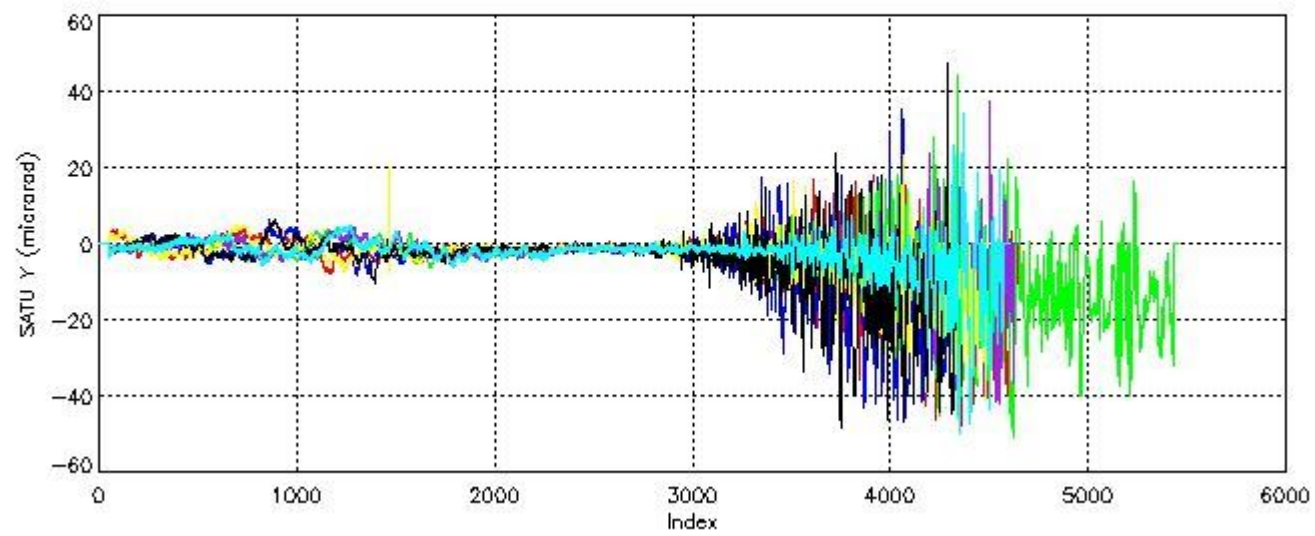

7.2 Statistics on SATU Noise Equivalent Angle (NEA) for DARK (D) and BRIGHT (B) products above 105 kms

The Star Acquisition and Tracking Unit (it is the CCD that tracks the star while it is occulted) Noise Equivalent Angle consists of the statistical angular variation of the SATU data above the atmosphere.

Statistics (in microradians) above 105 km are computed for every occultation, giving four values per occultation: one in the 'X' direction and one in the 'Y' direction for dark and bright limbs. A mean value per day in every direction and limb is calculated and monitored in order to assess instrument performance in terms of star pointing.

7.2.1 SATU NEA Statistics (table)

Statistics	SATU X (D)	SATU Y (D)	SATU X (B)	SATU Y (B)
Mean:	0.17065	-0.73536	0.20540	-0.68770
St. deviation:	0.36364	1.9585	0.71640	2.3992
Maximum:	4.9000	6.3000	4.5000	6.7000
Minimum:	-1.9000	-5.8000	-4.6000	-9.4000