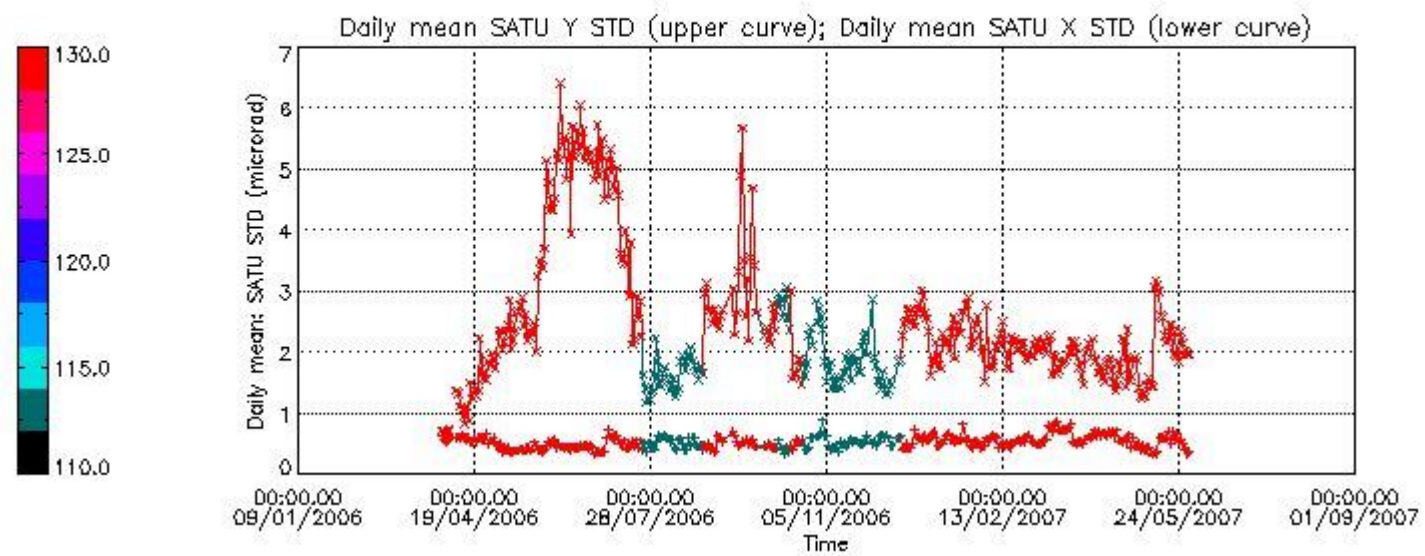

Number of data:	7050.0	7050.0	25150.	25150.

7.2.2 Trend of daily SATU NEA St. deviation since 1st April 2006 (dark limb)

The long term trend of the SATU 'X' and 'Y' standard deviations should be constant during the whole mission.

The colorbar represents the start tangent altitude (km) of the occultations.

Upper curve: STD of SATU Y axis

Lower curve: STD of SATU X axis

8. Auxiliary Data Files used for the production reported in section 2.4

The number reported in the third column indicates since which file (see list in section 2.4) the corresponding auxiliary file has been used. The fourth column is the date of those product files.

Type	Auxiliary Filename	Used since product	Used since product date
INST_PHYS_CHARACTERISTICS	GOM_INS_AXNIEC20050627_150713_20030716_120000_20100101_000000	1	30-MAY-2007 00:02:56
CALIBRATION_DATABASE	GOM_CAL_AXVIEC20070525_094239_20070524_000000_20100101_000000	1	30-MAY-2007 00:02:56
LEVEL-1B_PROC_CONFIG	GOM_PR1_AXNIEC20050627_151042_20020301_000000_20100101_000000	1	30-MAY-2007 00:02:56
STAR_CATALOGUE	GOM_CAT_AXVIEC20020121_161009_20020101_000000_20200101_000000	1	30-MAY-2007 00:02:56
STELLAR_SPECTRA_DATABANK	GOM_STS_AXNIEC20040308_103538_20020101_160000_20100101_000000	1	30-MAY-2007 00:02:56
ECMWF_FILE	AUX_ECF_AXNECM20070529_062111_20070529_210000_20070530_090000	1	30-MAY-2007 00:02:56
OPTIONAL_ECMWF_FILE	MISSING	1	30-MAY-2007 00:02:56
ORBIT_DATA_FILE	DOR_NAV_OPNPDE20070529_215154_000057382058_00315_27423_3584.N1	1	30-MAY-2007 00:02:56
ORBIT_DATA_FILE	DOR_NAV_OPNPDE20070529_233251_000057382058_00316_27424_3585.N1	16	30-MAY-2007 01:18:21
ORBIT_DATA_FILE	DOR_NAV_OPNPDE20070530_011348_000041442058_00317_27425_3586.N1	34	30-MAY-2007 02:34:57