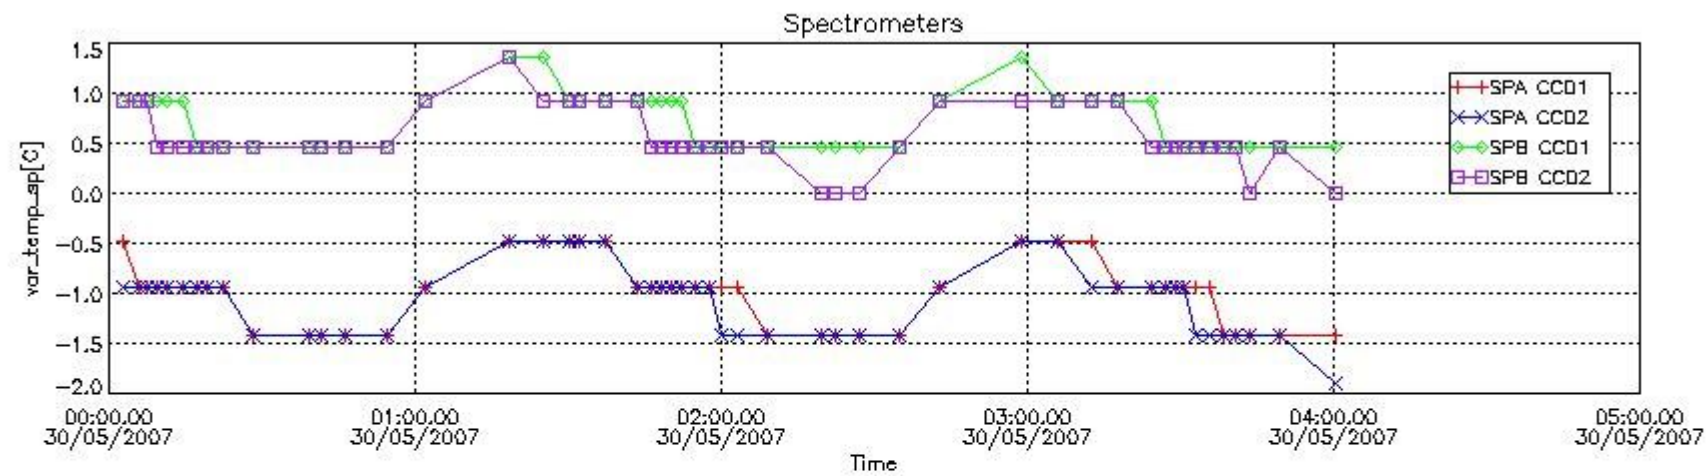

3. Plot of GOMOS spectrometers and photometers temperatures from level 1b data