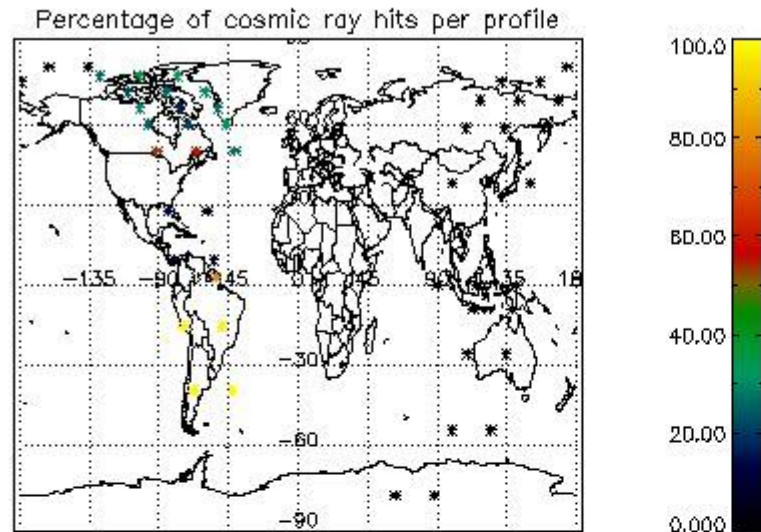

6. Statistics and plot of tangent altitude of the last measurement (DARK & BRIGHT products without errors)

6.1 Statistics on tangent altitude lost:

Statistics	DARK	BRIGHT	TWILIGHT
Mean:	13.425	20.379	NaN
St. deviation:	3.8945	3.2457	NaN
Maximum:	18.704	27.390	NaN
Minimum:	7.4946	12.068	NaN
Number of data:	7.0000	29.000	NaN

6.2 Plot for DARK limb products