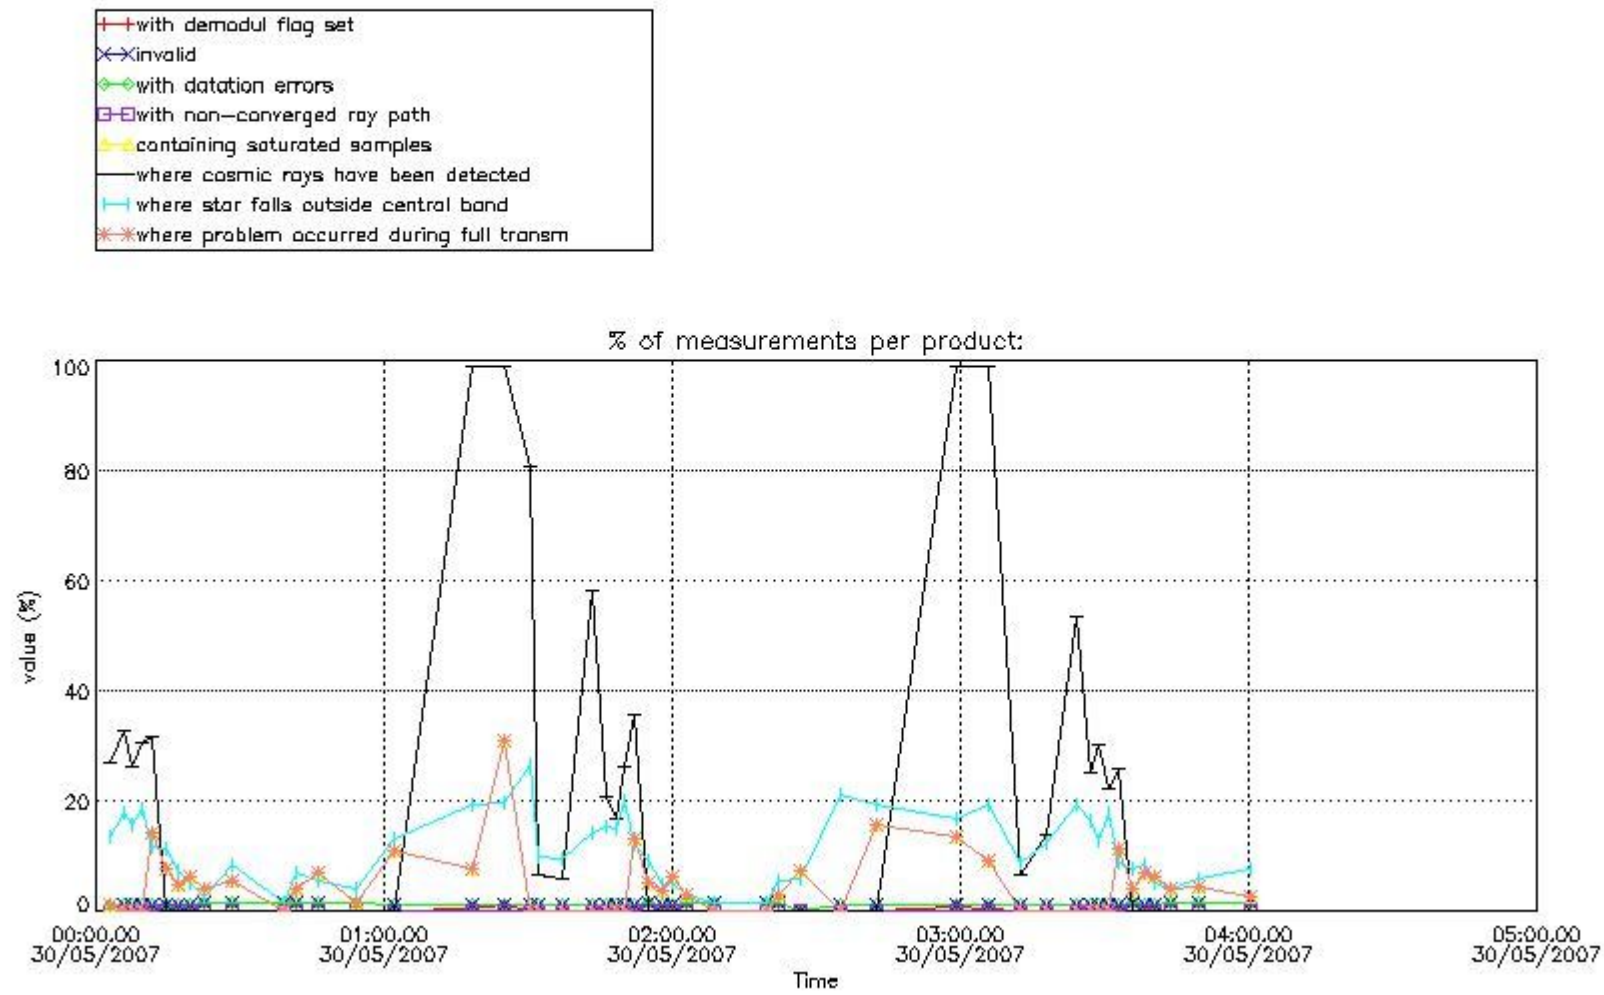

At least one measurement with demodulation flag set:	24.0000 %
Reference spectrum computed from DB:	0.00000 %
Reference spectrum with small number of measurements:	0.00000 %
SATU data not used:	0.00000 %

5.2 Plot quality information per product (time dependant)

5.3 Plot quality information per product (world map)